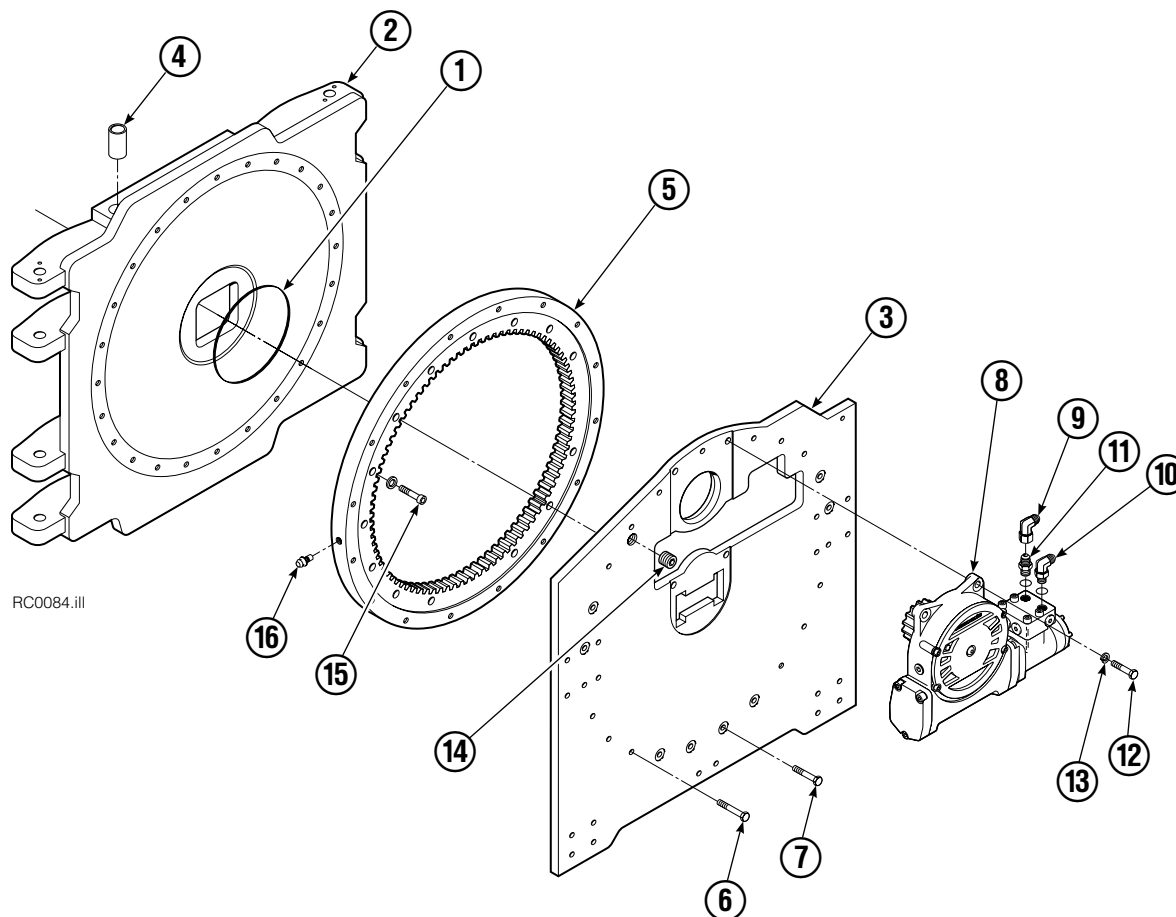

OR

Write: Cascade Corporation, P.O. Box 20187, Portland, OR 97220

Internet: www.cascorp.com

Safety Decals

RC0636.ill

Roll Clamp Safety Decals			
REF	QTY	PART NO.	DESCRIPTION
1	6	665595	No Hand Hold Decal
2	3	660269	Short Arm Rotation Position Decal
3	4	656038	Caution Decal
4	4	679150	No Step Decal
5	4	665677	Trapped Pressure Decal
6	1	679059	Quick-Change Hook Decal

Frame Group

RC0084.ill

45F			
REF	QTY	PART NO.	DESCRIPTION
		682189	Frame Group
1	1	670931	Seal
2	1	682433	Faceplate
3	1	680679	Baseplate
4	8	674843	Bushing
5	1	672828	Bearing Assembly ▲
6	9	643539	Capscrew, 1/2 NC x 1.75
7	7	643538	Capscrew, 1/2 NC x 1.50
8	1	795491	Drive Group ●
9	1	605761	Fitting, 8-8
10	1	601250	Fitting, 8-8
11	1	601377	Fitting, 8-8
12	4	661742	Capscrew, 1/2 NC x 1.25
13	4	6290	Lockwasher
14	1	6605	Plug
15	16	4505	Capscrew ▲
16	1	7401	Grease Fitting