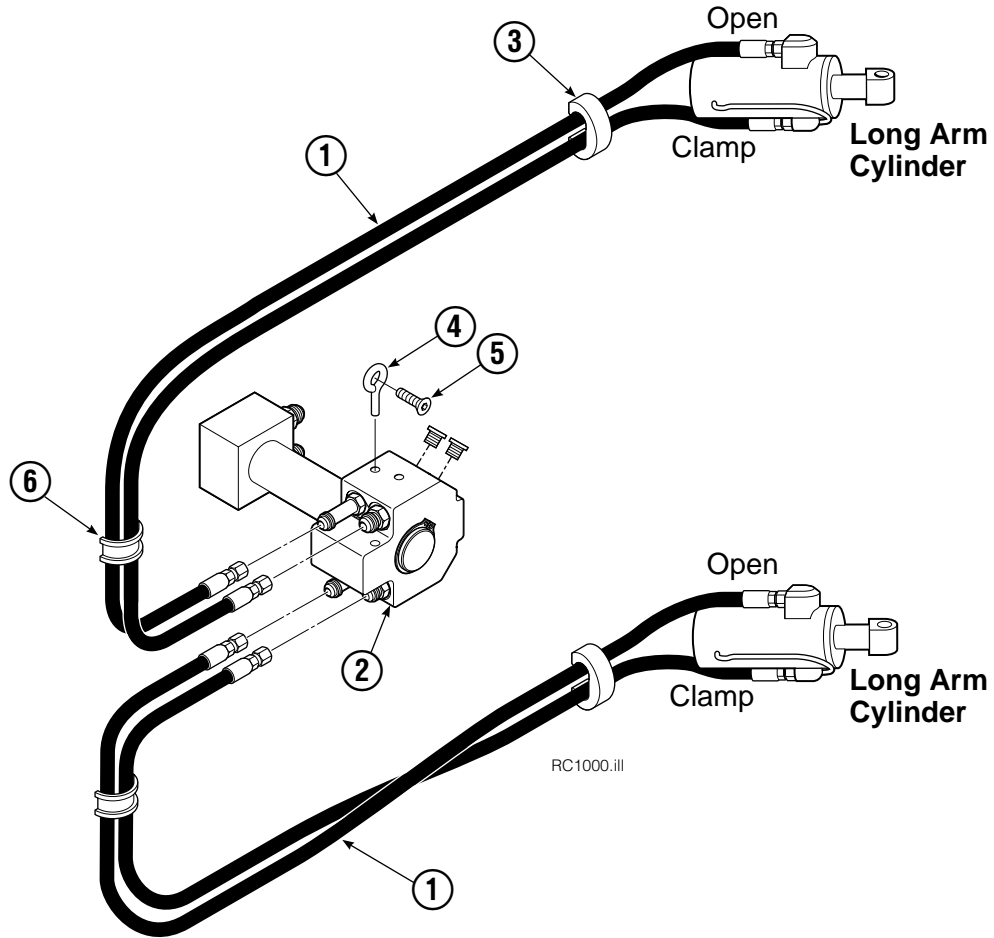

● Compatible with water glycol based hydraulic fluids.

Check Valve

REF	QTY	PART NO.	DESCRIPTION
		670549	Check Valve Assembly
1	2	609453	Fitting, 10
2	2	670552	Spring
3	2	670551	Guide
4	2	7020	Ball
5	2	602580	Fitting, 8
6	2	673989	Spring
7	1	670550	Body
8	1	670553	Spool

Common Components Group

RC0125.ill

45F			
REF	QTY	PART NO.	DESCRIPTION
		680634	Common Components Group
1	8	674837	Shim
2	24	4466	Capscrew, 3/8 NC x .50
3	8	674827	Retainer
4	8	680639	Pin
5	12	673385	Drive Pin
6	4	674828	Retainer
7	4	674835	Pin
8	16	660200	Shim
9	4	681669	Spacer

Reference: SK-4962, SK-4963.

Hosing Group

45F			
REF	QTY	PART NO.	DESCRIPTION
		223460	Hosing Group
1	2	680113	Insert
2	1	222682	Revolving Connection ▲
3	2	673416	Segment
4	2	227962	Pin
5	2	4751	Capscrew
6	4	680115	Hose, 43.75 in.

▲ See Revolving Connection page for parts breakdown.
Reference: Common Parts Group 223459R1.

Revolving Connection Fixed Short Arm

45F			
REF	QTY	PART NO.	DESCRIPTION
		222682	Revolving Connection
1	4	604511	Fitting, 6-6
2	4	604510	Fitting, 6
3	1	3138	Snap Ring
4	1	7341	Snap Ring
5	2	564448	O-Ring
6	1	222674	Shaft
7	1	222673	End Block
8	2	768796	Capscrew, M8 x 35
9	1	222671	Body
10	2	605743	Fitting Adapter
11	3	214649	Seal
		222694	Service Kit