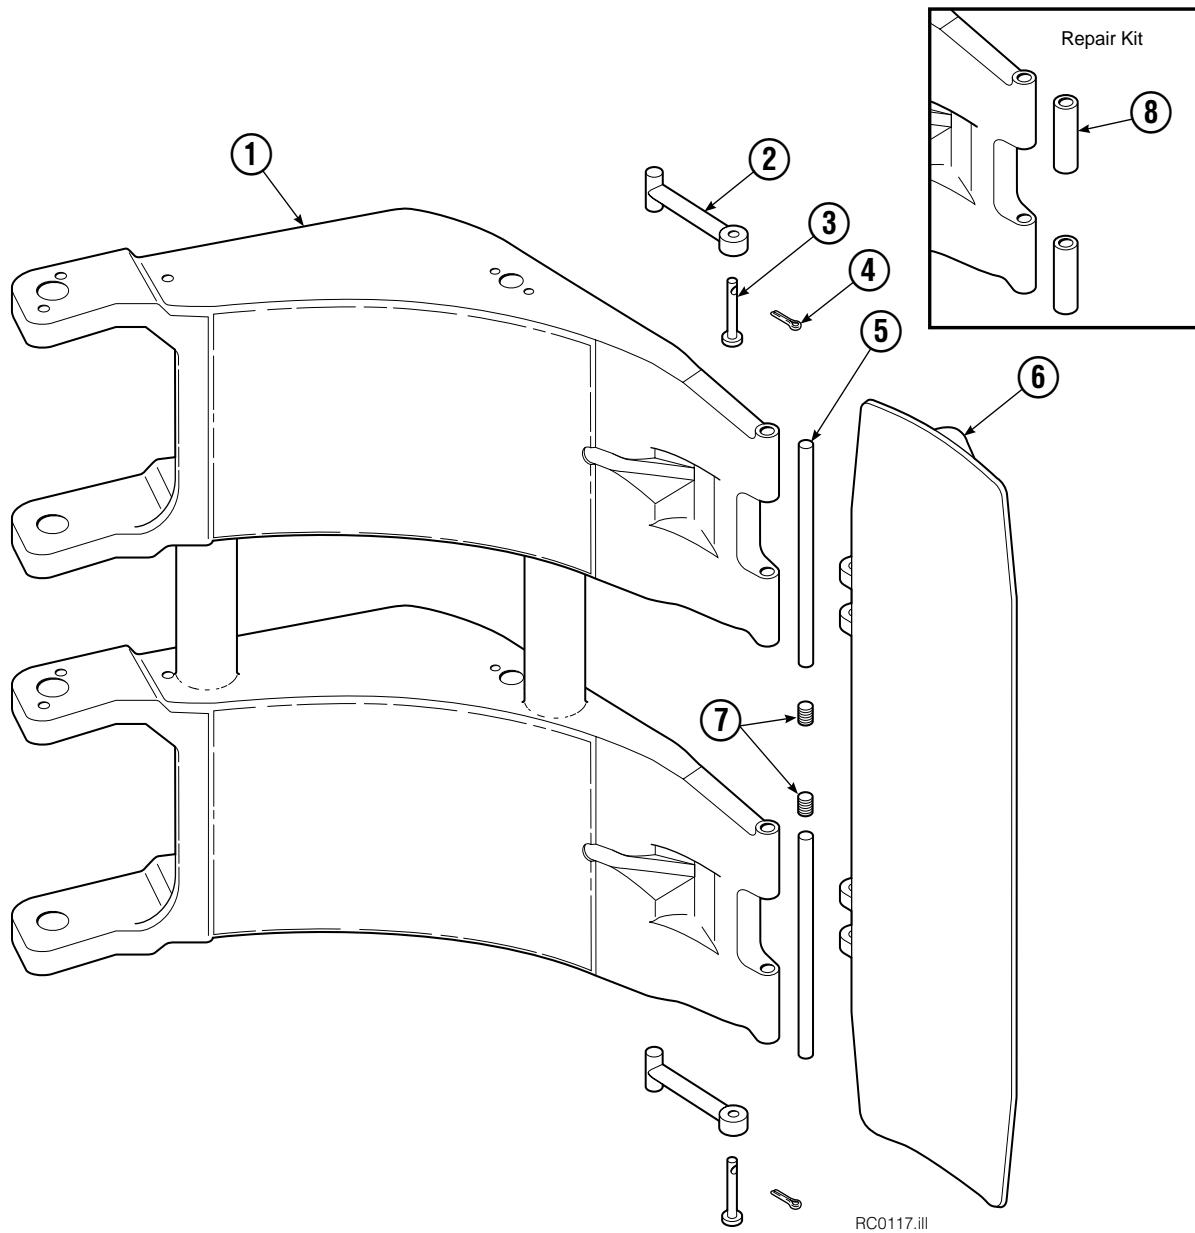

Long Arm

45F			
REF	QTY	PART NO.	DESCRIPTION
		207421	Contact Pad Group – Items 2-7
1	1	680437	Long Arm
2	2	674700	Link
3	2	674265	Clevis Pin
4	2	6525	Cotter Pin
5	2	674701	Pin
6	1	207420	Contact Pad
7	2	604510	Fitting
8	1	674928	Arm Tip Repair Kit

Reference: SK-4959