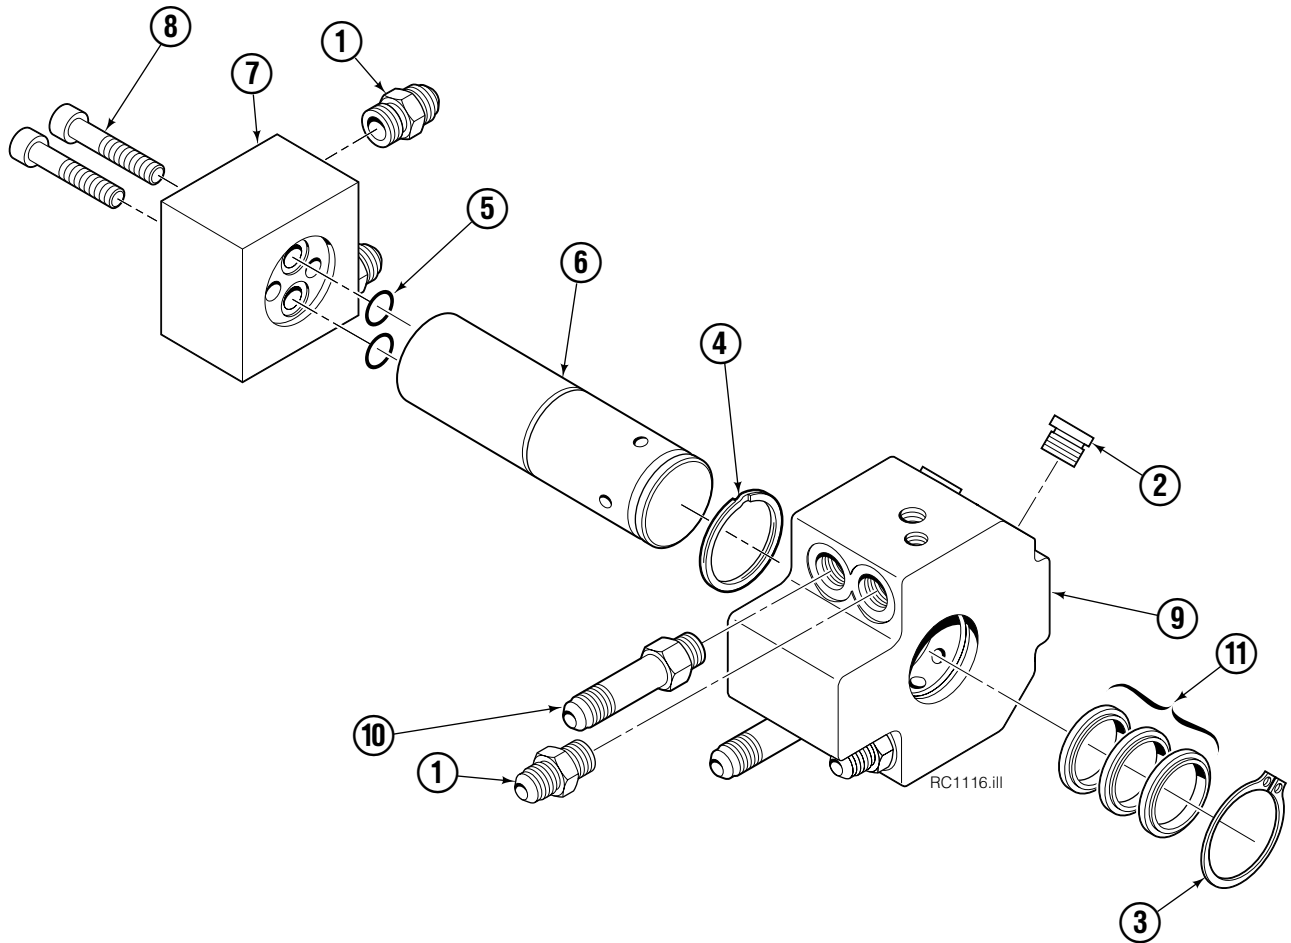

Reference: SK-4962, SK-4963.

Hosing Group

45F			
REF	QTY	PART NO.	DESCRIPTION
		223460	Hosing Group
1	2	680113	Insert
2	1	222682	Revolving Connection ▲
3	2	673416	Segment
4	2	227962	Pin
5	2	4751	Capscrew
6	4	680115	Hose, 43.75 in.

▲ See Revolving Connection page for parts breakdown.
Reference: Common Parts Group 223459R1.

Revolving Connection Fixed Short Arm

45F			
REF	QTY	PART NO.	DESCRIPTION
		222682	Revolving Connection
1	4	604511	Fitting, 6-6
2	4	604510	Fitting, 6
3	1	3138	Snap Ring
4	1	7341	Snap Ring
5	2	564448	O-Ring
6	1	222674	Shaft
7	1	222673	End Block
8	2	768796	Capscrew, M8 x 35
9	1	222671	Body
10	2	605743	Fitting Adapter
11	3	214649	Seal
		222694	Service Kit

Long Arm Cylinder

REF	QTY	PART NO.	DESCRIPTION
		555153	Cylinder Assembly
1	1	674840	Bearing
2	1	560997	Nut
3	1	660767	◆ Bearing
4	1	662460	◆ Seal
5	2	638293	◆ Back-Up Ring
6	2	604511	Fitting, 6-6
7	1	556852	Fitting, 4
8	1	557212	Check Valve
9	1	2797	◆ O-Ring
10	1	615140	◆ Back-Up Ring
11	1	554598	◆ Seal
12	1	564930	◆ Wiper
13	1	555220	Rod
14	1	555207	Retainer
15	1	555226	Piston
16	1	2722	◆ O-Ring
17	1	555219	Shell
18	1	667516	Check Valve Service Kit
19	1	-	Spacer
20	2	674840	Bearing
21	1	672909	Seal Loader
		555227	Service Kit