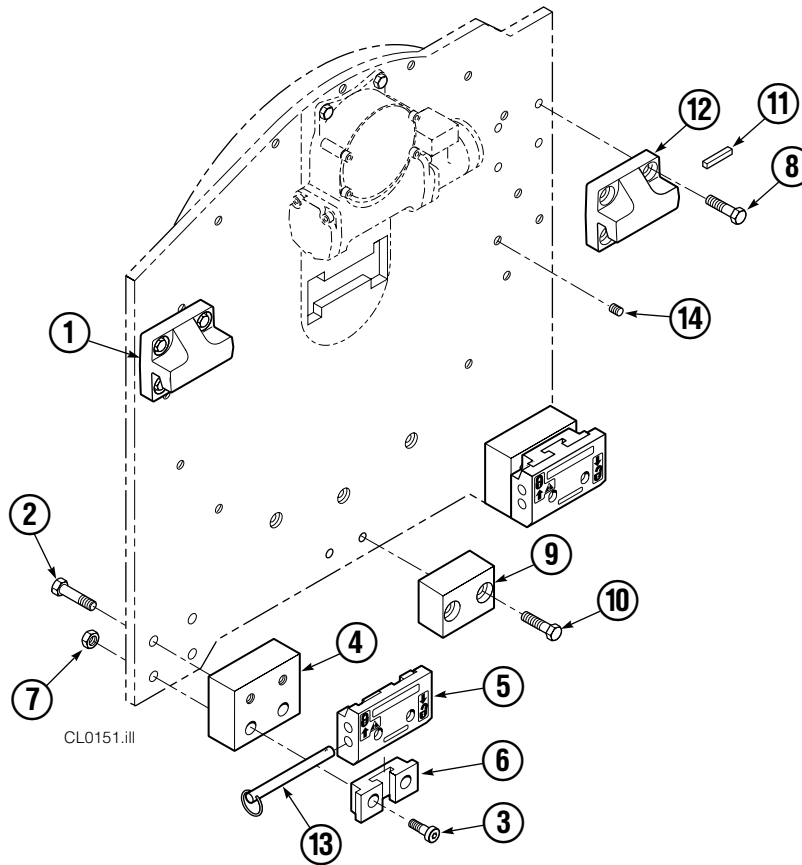

Mounting Group

Class III, 0°			
REF	QTY	PART NO.	DESCRIPTION
		680688	Mounting Group
1	1	670527	Upper Hook - LH
2	4	641284	Capscrew, 5/8 NC x 2.25
3	4	607096	Capscrew, 5/8 NC x 5.00
4	2	682068	Spacer
5	2	675957	Lower Hook
6	2	675958	Guide
7	4	676281	Nut, 5/8
8	8	667369	Capscrew, 5/8 NC x 1.25
9	1	682067	Center Spacer
10	2	677828	Capscrew, 1/2 NC x 1.00
11	1	669344	Stop Kit
12	1	670528	Upper Hook - RH
13	2	678832	Pin
14	2	631385	Plug, 5/8