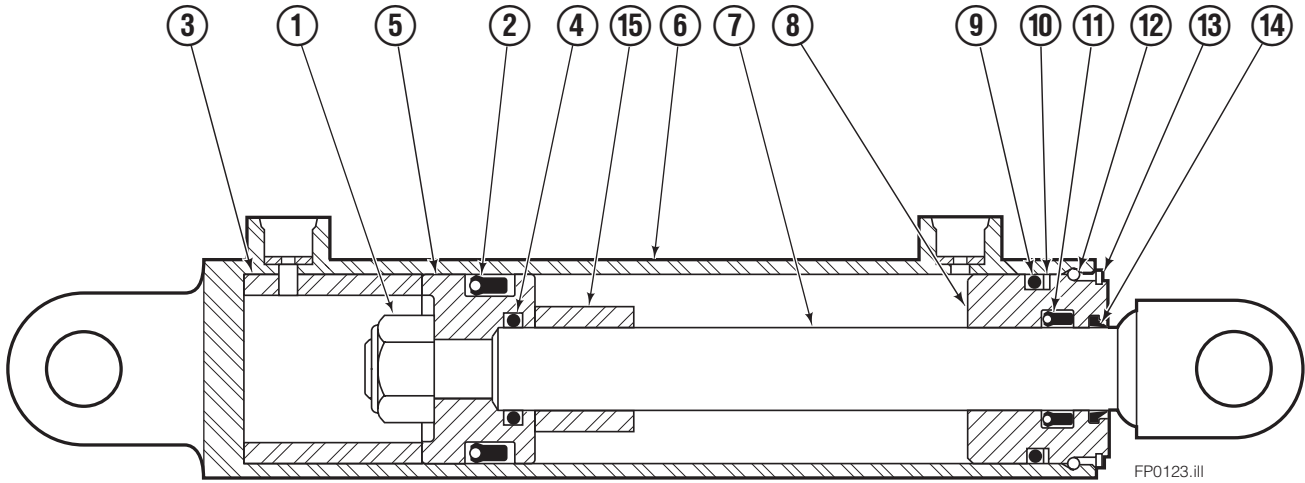

Sideshifter Group

150D			
REF	QTY	PART NO.	DESCRIPTION
1	4	7403	Grease Fitting
2	2	672018	Bearing Segment
3	1	686240	Anchor Bracket
4	2	601676	Fitting, 6-6
5	1	■	Faceplate
6	1	686243	Cylinder Assembly ▲
7	4	553857	Nut
8	2	686217	Cotter Pin
9	1	686214	Clevis Pin
10	4	638601	Capscrew, 5/8 NC x 2.00 GR5
11	4	667225	Washer
12	3	676650	Lower Bearing
13	2	678034	Lower Hook
14	1	686215	Clevis Pin
		682022	Service Kit – Items 1&2
		675856	Service Kit – Item 12

■ If the Faceplate needs replacing, your best value is to order the complete Sideshifter Assembly.

▲ See Cylinder page for parts breakdown.

Reference: S-3420.

Sideshift Cylinder

REF	QTY	PART NO.	DESCRIPTION
		686243	Cylinder Assembly
1	1	561012	Nut
■ 2	1	662457	Seal
3	1	564562	Spacer – Head
■ 4	1	2718	O-Ring
5	1	561427	Piston
6	1	561419	Shell
7	1	561422	Rod
8	1	561428	Retainer
■ 9	1	2791	O-Ring
■ 10	1	615134	Back-up Ring
■ 11	1	662449	Seal
12	1	561429	Retaining Ring
13	1	7215	Snap Ring
■ 14	1	626468	Wiper
15	1	---	Spacer – Rod
		561430	Service Kit