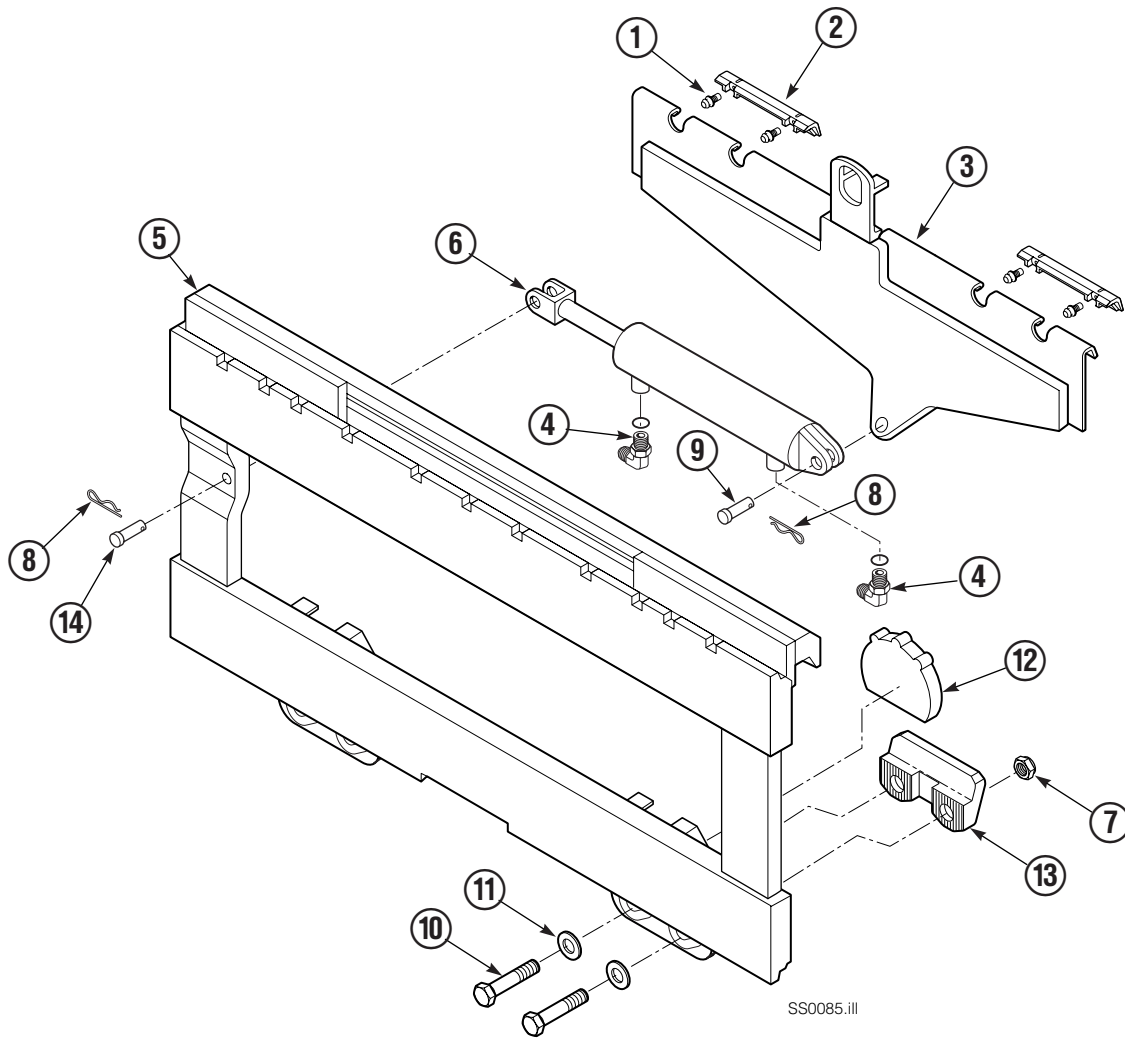

Sideshifter Group

150D			
REF	QTY	PART NO.	DESCRIPTION
1	4	7403	Grease Fitting
2	2	672018	Bearing Segment
3	1	686240	Anchor Bracket
4	2	601676	Fitting, 6-6
5	1	■	Faceplate
6	1	686243	Cylinder Assembly ▲
7	4	553857	Nut
8	2	686217	Cotter Pin
9	1	686214	Clevis Pin
10	4	638601	Capscrew, 5/8 NC x 2.00 GR5
11	4	667225	Washer
12	3	676650	Lower Bearing
13	2	678034	Lower Hook
14	1	686215	Clevis Pin
		682022	Service Kit – Items 1&2
		675856	Service Kit – Item 12

■ If the Faceplate needs replacing, your best value is to order the complete Sideshifter Assembly.

▲ See Cylinder page for parts breakdown.

Reference: S-3420.

Sideshift Cylinder

REF	QTY	PART NO.	DESCRIPTION
		686243	Cylinder Assembly
1	1	561012	Nut
■ 2	1	662457	Seal
3	1	564562	Spacer – Head
■ 4	1	2718	O-Ring
5	1	561427	Piston
6	1	561419	Shell
7	1	561422	Rod
8	1	561428	Retainer
■ 9	1	2791	O-Ring
■ 10	1	615134	Back-up Ring
■ 11	1	662449	Seal
12	1	561429	Retaining Ring
13	1	7215	Snap Ring
■ 14	1	626468	Wiper
15	1	---	Spacer – Rod
		561430	Service Kit