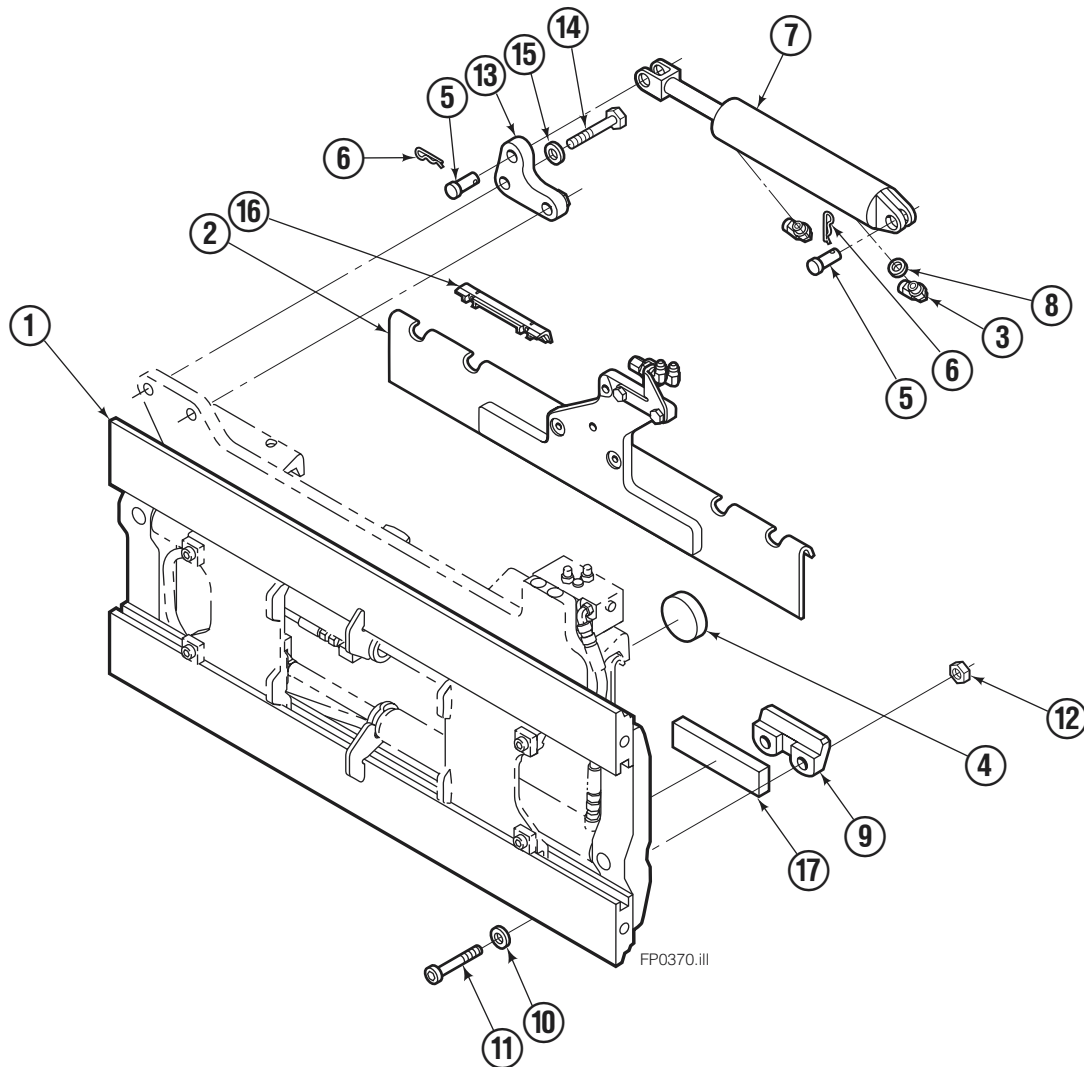

Safety Decals

Mounting Group Sideshifting

Reference:
BC-101
SK-5981
S-3977
S-3972

55F

REF	QTY	PART NO.	DESCRIPTION	REF	QTY	PART NO.	DESCRIPTION
		207332	Sideshifting Mounting-40.2" ■ ●	9	2	204186	Lower Hook
1	1	6106594	Frame-40.2" ■	10	4	667225	Washer
2	1	207190	Anchor Bracket	11	4	752903	Cap screw, M16x2.0x45-8.8
3	2	601676	Fitting, 6-6	12	4	678990	Nut
4	1	----	Center Bearing	13	1	206909	Lug
5	2	206926	Clevis Pin	14	2	763024	Cap screw
6	2	672726	Hairpin Cotter	15	2	209740	Lockwasher
7	1	675548	Cylinder Assembly ◆	16	2	204187	Upper Bearing
8	1	675550	Washer (orifice .085)	17	2	207209	Lower Bearing

- Carriage width.
- Includes items 2 through 17.
- ◆ See Cylinder page for parts breakdown.

Sideshift Cylinder ITA Class III

FP0126.ill

55E			
REF	QTY	PART NO.	DESCRIPTION
		675548	Cylinder Assembly
1	1	553857	Nut
2	1	662452	■ Seal
3	1	553501	Piston
4	1	636851	■ Wiper
5	1	638247	■ Back-up Ring
6	1	675550	Washer (orifice .085 in.)
7	1	675549	Shell
8	1	553449	Rod
9	1	2785	■ O-Ring
10	1	615128	■ Back-up Ring
11	1	553500	Retainer
12	1	553856	Retaining Ring
13	1	7202	Snap Ring
14	1	641835	■ Seal
		553861	Service Kit

■ Carriage width.

◆ See Cylinder page for parts breakdown.

Reference: BC-101, S-5981, S-3990.

● Includes items 1 through 6.

□ Includes items 7 through 26.

Left Hand Cylinder

55F			
REF	QTY	PART NO.	DESCRIPTION
		583949	Cylinder Assembly – 35 in. ■
1	1	564174	Shell – 35 in. ■
2	1	564190	Rod – 35 in. ■
3	1	685664	Retainer
4	1	685665	Piston
5	1	564193	● Rod End
6	1	5718	● Nut
7	1	636850	● Rod Wiper
8	1	646540	● Rod Seal
9	1	2718	● O-Ring
10	1	615122	● Back-up Ring
11	1	2710	● O-Ring
12	1	663728	● Piston Seal
13	1	563462	Piston Nut
14	1	563916	Retaining Ring
15	1	3137	Snap Ring
		684827	Service Kit