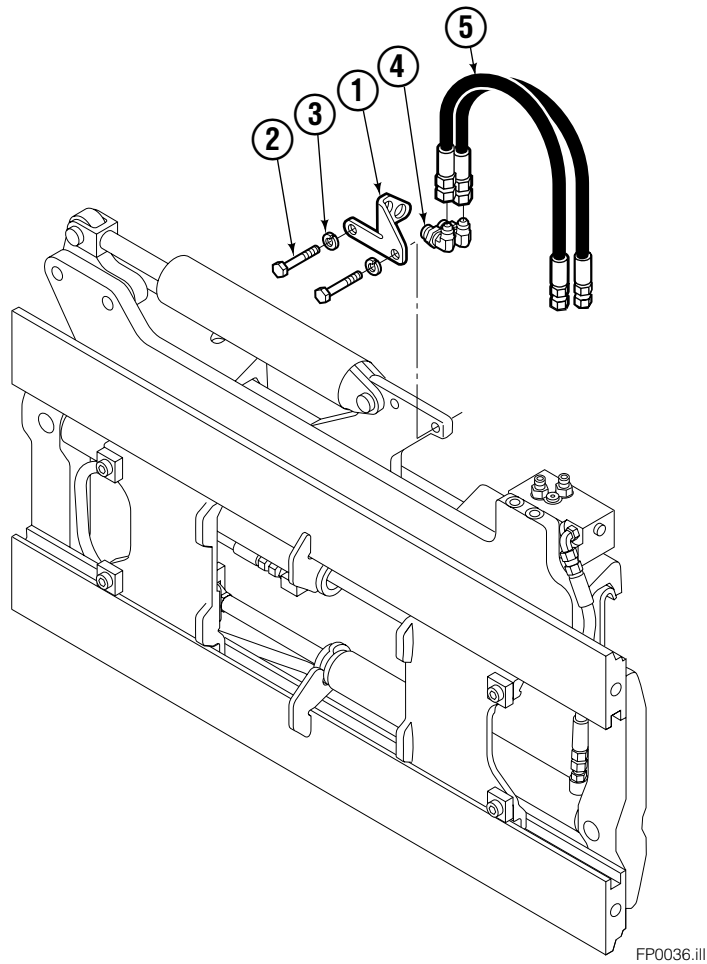

■ Carriage width.

◆ See Cylinder page for parts breakdown.

Reference: BC-101, S-5981, S-3990.

● Includes items 1 through 6.

□ Includes items 7 through 26.

Left Hand Cylinder

55F			
REF	QTY	PART NO.	DESCRIPTION
		583949	Cylinder Assembly – 35 in. ■
1	1	564174	Shell – 35 in. ■
2	1	564190	Rod – 35 in. ■
3	1	685664	Retainer
4	1	685665	Piston
5	1	564193	● Rod End
6	1	5718	● Nut
7	1	636850	● Rod Wiper
8	1	646540	● Rod Seal
9	1	2718	● O-Ring
10	1	615122	● Back-up Ring
11	1	2710	● O-Ring
12	1	663728	● Piston Seal
13	1	563462	Piston Nut
14	1	563916	Retaining Ring
15	1	3137	Snap Ring
		684827	Service Kit

■ Carriage width.

● Included in Service Kit 684827.

Reference: S-6140, S-6141.

Right Hand Cylinder

FP0242.ill

55F			
REF	QTY	PART NO.	DESCRIPTION
		583957	Cylinder Assembly – 36 in. ■
1	1	564182	Shell – 36 in. ■
2	1	564190	Rod – 36 in. ■
3	1	685664	Retainer
4	1	685665	Piston
5	1	564193	Rod End
6	1	5718	Nut
7	1	636850	● Rod Wiper
8	1	646540	● Rod Seal
9	1	2718	● O-Ring
10	1	615122	● Back-up Ring
11	1	2710	● O-Ring
12	1	663728	● Piston Seal
13	1	563462	Piston Nut
14	1	563916	Retaining Ring
15	1	3137	Snap Ring
16	1	—	Spacer
17	1	—	Spacer
		684827	Service Kit

■ Carriage width.

● Included in Service Kit 684827.

Reference: S-6138, S-6139.

Flow Divider Group

FP0035.iii

55F			
REF	QTY	PART NO.	DESCRIPTION
		206921	Flow Divider Group
1	1	206919	Valve ■
2	1	206918	Valve Body
3	1	207301	Cartridge-Combiner
4	2	663694	Fitting, 3
5	2	617915	Fitting, 4-4
6	1	617917	Fitting, 4-4
7	1	679992	Service Kit
8	3	685105	Capscrew
9	3	678993	Lockwasher
10	2	207300	O-Ring
11	6	617915	Fitting, 4-4
12	2	617641	Fitting, 4-4
13	2	609234	Fitting, 4-4
14	1	617916	Fitting, 4-4

■ Includes items 1 through 7.

Standard Installation Group

REF	QTY	PART NO.	DESCRIPTION
		207342	Installation Group
1	1	207314	Bracket
2	2	762899	Capscrew, M10X20-8.8
3	2	681238	Lockwasher
4	2	2453	Fitting, 8-8
5	2	207578	Hose