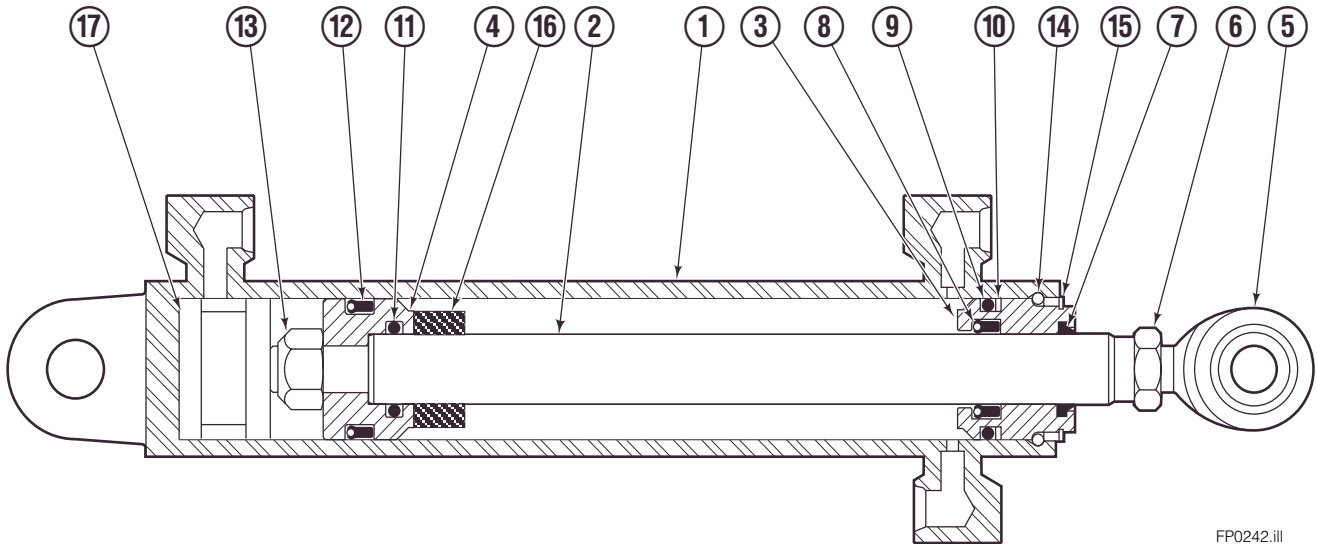

■ Included in Service Kit 553861.

Hydraulic/Fork Group

55F							
REF	QTY	PART NO.	DESCRIPTION	REF	QTY	PART NO.	DESCRIPTION
		207226	Hydraulic Group – 40.2 in. ■●	13	2	763169	Capscrew
		206912	Fork Group □	14	2	680217	Lockwasher
1	1	583949	Cylinder Assembly, LH ◆	15	8	206924	Capscrew
2	1	583957	Cylinder Assembly, RH ◆	16	2	206925	Pin
3	1	398280	Hose	17	4	207552	Block
4	1	207234	Hose	18	2	206916	Grommet
5	1	207565	Hose	19	2	206926	Clevis Pin
6	1	207576	Hose	20	2	207210	Hairpin Cotter
7	2	207208	Fork Carrier	21	2	768551	Capscrew
8	2	206914	Lug	22	2	7403	Grease Fitting
9	4	206915	Bearing	23	1	768753	Setscrew
10	4	206922	Capscrew	24	1	207211	Jam Nut
11	4	678991	Lockwasher	25	1	200008	Cable Tie
12	2	206923	Eyebolt	26	6	617915	Fitting, 4-4

■ Carriage width.

◆ See Cylinder page for parts breakdown.

Reference: BC-101, S-5981, S-3990.

● Includes items 1 through 6.

□ Includes items 7 through 26.

Left Hand Cylinder

55F			
REF	QTY	PART NO.	DESCRIPTION
		583949	Cylinder Assembly – 35 in. ■
1	1	564174	Shell – 35 in. ■
2	1	564190	Rod – 35 in. ■
3	1	685664	Retainer
4	1	685665	Piston
5	1	564193	● Rod End
6	1	5718	● Nut
7	1	636850	● Rod Wiper
8	1	646540	● Rod Seal
9	1	2718	● O-Ring
10	1	615122	● Back-up Ring
11	1	2710	● O-Ring
12	1	663728	● Piston Seal
13	1	563462	Piston Nut
14	1	563916	Retaining Ring
15	1	3137	Snap Ring
		684827	Service Kit

■ Carriage width.

● Included in Service Kit 684827.

Reference: S-6140, S-6141.

Right Hand Cylinder

FP0242.ill

55F			
REF	QTY	PART NO.	DESCRIPTION
		583957	Cylinder Assembly – 36 in. ■
1	1	564182	Shell – 36 in. ■
2	1	564190	Rod – 36 in. ■
3	1	685664	Retainer
4	1	685665	Piston
5	1	564193	Rod End
6	1	5718	Nut
7	1	636850	● Rod Wiper
8	1	646540	● Rod Seal
9	1	2718	● O-Ring
10	1	615122	● Back-up Ring
11	1	2710	● O-Ring
12	1	663728	● Piston Seal
13	1	563462	Piston Nut
14	1	563916	Retaining Ring
15	1	3137	Snap Ring
16	1	—	Spacer
17	1	—	Spacer
		684827	Service Kit