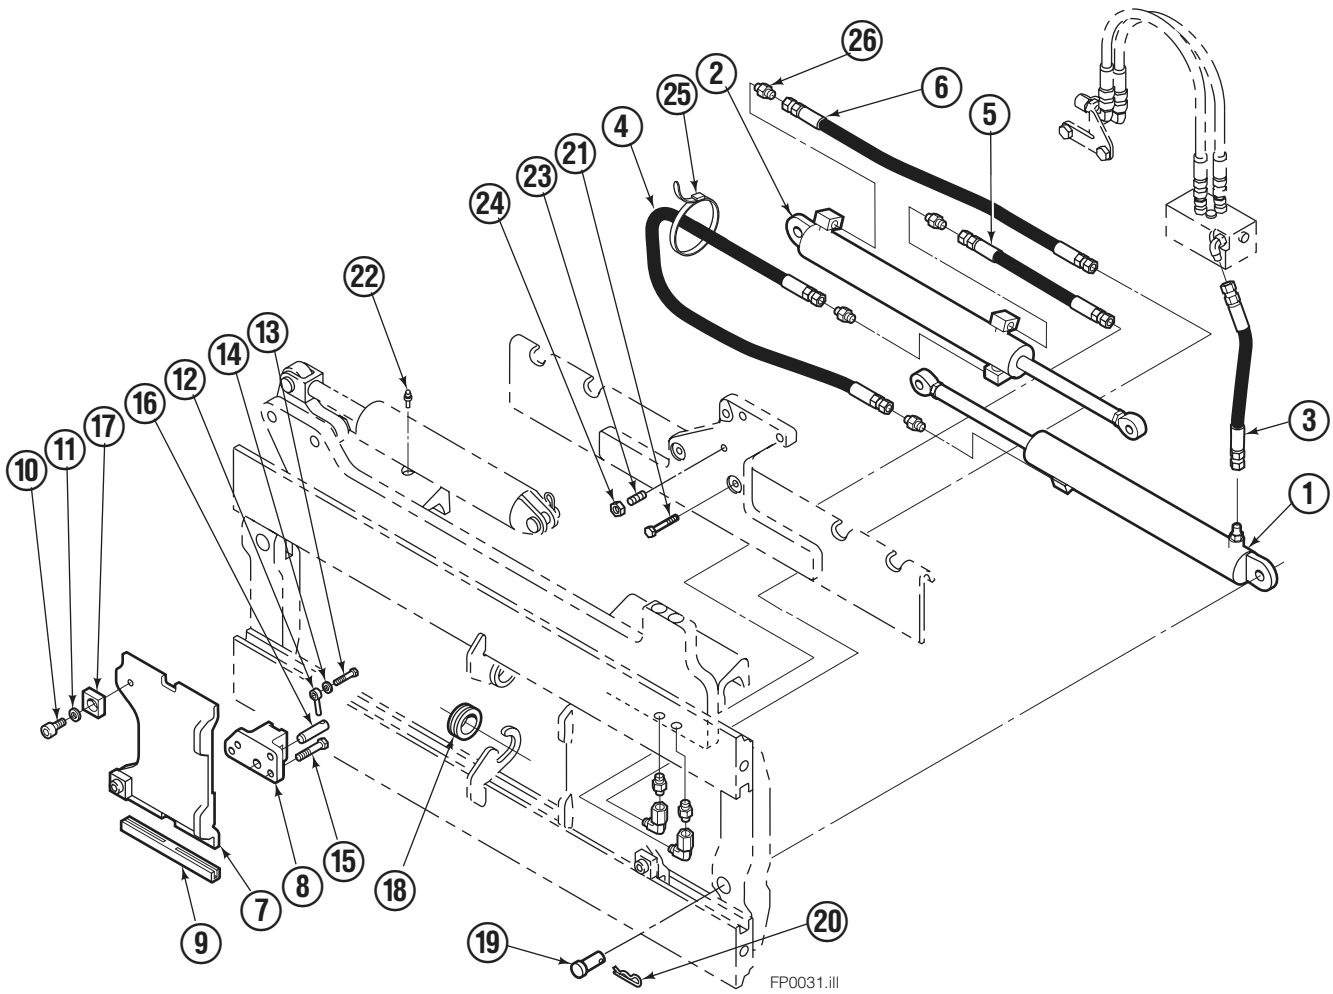

Hydraulic/Fork Group

55F							
REF	QTY	PART NO.	DESCRIPTION	REF	QTY	PART NO.	DESCRIPTION
		207226	Hydraulic Group – 40.2 in. ■●	13	2	763169	Capscrew
		206912	Fork Group □	14	2	680217	Lockwasher
1	1	583949	Cylinder Assembly, LH ◆	15	8	206924	Capscrew
2	1	583957	Cylinder Assembly, RH ◆	16	2	206925	Pin
3	1	398280	Hose	17	4	207552	Block
4	1	207234	Hose	18	2	206916	Grommet
5	1	207565	Hose	19	2	206926	Clevis Pin
6	1	207576	Hose	20	2	207210	Hairpin Cotter
7	2	207208	Fork Carrier	21	2	768551	Capscrew
8	2	206914	Lug	22	2	7403	Grease Fitting
9	4	206915	Bearing	23	1	768753	Setscrew
10	4	206922	Capscrew	24	1	207211	Jam Nut
11	4	678991	Lockwasher	25	1	200008	Cable Tie
12	2	206923	Eyebolt	26	6	617915	Fitting, 4-4

■ Carriage width.

◆ See Cylinder page for parts breakdown.

Reference: BC-101, S-5981, S-3990.

● Includes items 1 through 6.

□ Includes items 7 through 26.