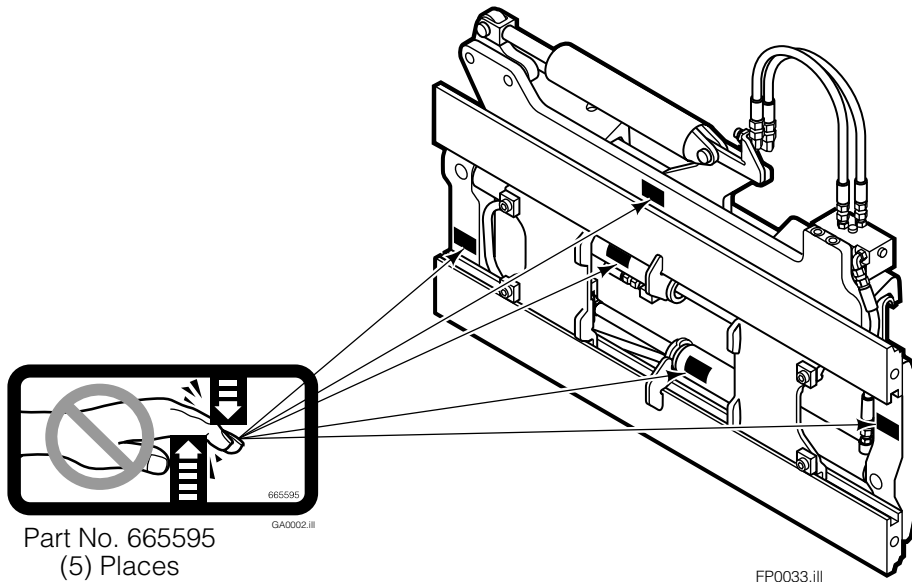

Safety Decals

Mounting Group Sideshifting

Reference:
BC-101
SK-5981
S-3977
S-3972

55F

REF	QTY	PART NO.	DESCRIPTION	REF	QTY	PART NO.	DESCRIPTION
		207332	Sideshifting Mounting-40.2" ■ ●	9	2	204186	Lower Hook
1	1	6106594	Frame-40.2" ■	10	4	667225	Washer
2	1	207190	Anchor Bracket	11	4	752903	Cap screw, M16x2.0x45-8.8
3	2	601676	Fitting, 6-6	12	4	678990	Nut
4	1	----	Center Bearing	13	1	206909	Lug
5	2	206926	Clevis Pin	14	2	763024	Cap screw
6	2	672726	Hairpin Cotter	15	2	209740	Lockwasher
7	1	675548	Cylinder Assembly ◆	16	2	204187	Upper Bearing
8	1	675550	Washer (orifice .085)	17	2	207209	Lower Bearing