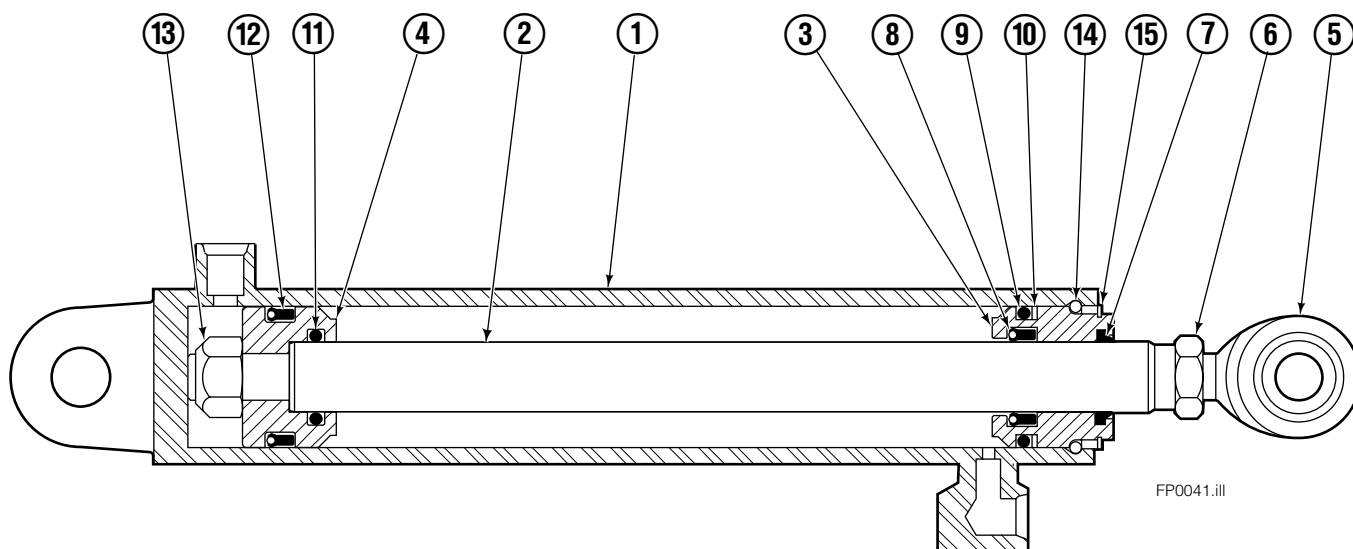

■ Carriage width.

◆ See Cylinder page for parts breakdown.

Reference: BC-101, S-5981, S-3990.

● Includes items 1 through 6.

□ Includes items 7 through 26.

Left Hand Cylinder

55F			
REF	QTY	PART NO.	DESCRIPTION
		583949	Cylinder Assembly – 35 in. ■
1	1	564174	Shell – 35 in. ■
2	1	564190	Rod – 35 in. ■
3	1	685664	Retainer
4	1	685665	Piston
5	1	564193	● Rod End
6	1	5718	● Nut
7	1	636850	● Rod Wiper
8	1	646540	● Rod Seal
9	1	2718	● O-Ring
10	1	615122	● Back-up Ring
11	1	2710	● O-Ring
12	1	663728	● Piston Seal
13	1	563462	Piston Nut
14	1	563916	Retaining Ring
15	1	3137	Snap Ring
		684827	Service Kit