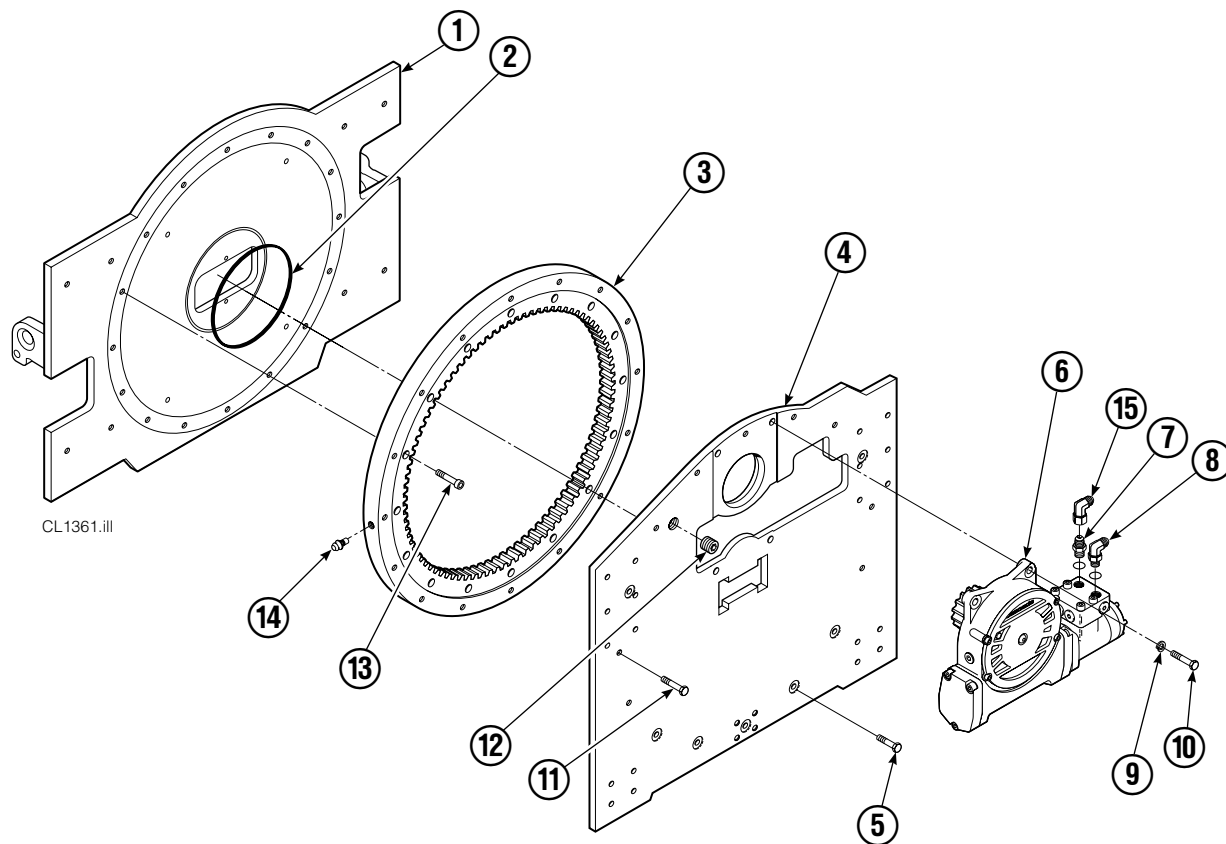

Internet: www.cascorp.com

Safety Decals

REF	QTY	PART NO.	DESCRIPTION
1	2	665595	No Hand Hold Decal
2	2	679150	No Step Decal

Publications

PART NO.	DESCRIPTION
672362	Service Manual
672903	Operators Guide
672361	Installation Instructions
680664	Servicing Cascade Cylinders-VHS
679929	Tool Catalog
673964	Literature Index Order Form

Rotator Group

CL1361.iii

50D			
REF	QTY	PART NO.	DESCRIPTION
		687238	Rotator Group
1	1	687230	Faceplate
2	1	670931	Seal
3	1	672828	Bearing Assembly
4	1	687229	Baseplate
5	7	643538	Capscrew, 1/2 NC x 1.50 GR8
6	1	795491	Drive Group ▲
7	1	601377	Fitting, 8-8
8	1	601250	Fitting, 8-8
9	4	6290	Lockwasher, 1/2 in. ID
10	4	661742	Capscrew, 1/2 NC x 1.25 GR5
11	9	643539	Capscrew, 1/2 NC x 1.75 GR8
12	1	6605	Plug
13	16	4505	Capscrew, 1/2 NC x 1.25
14	1	7401	Grease Fitting
15	1	605761	Fitting, 8-8
		672481	Bearing Service Kit