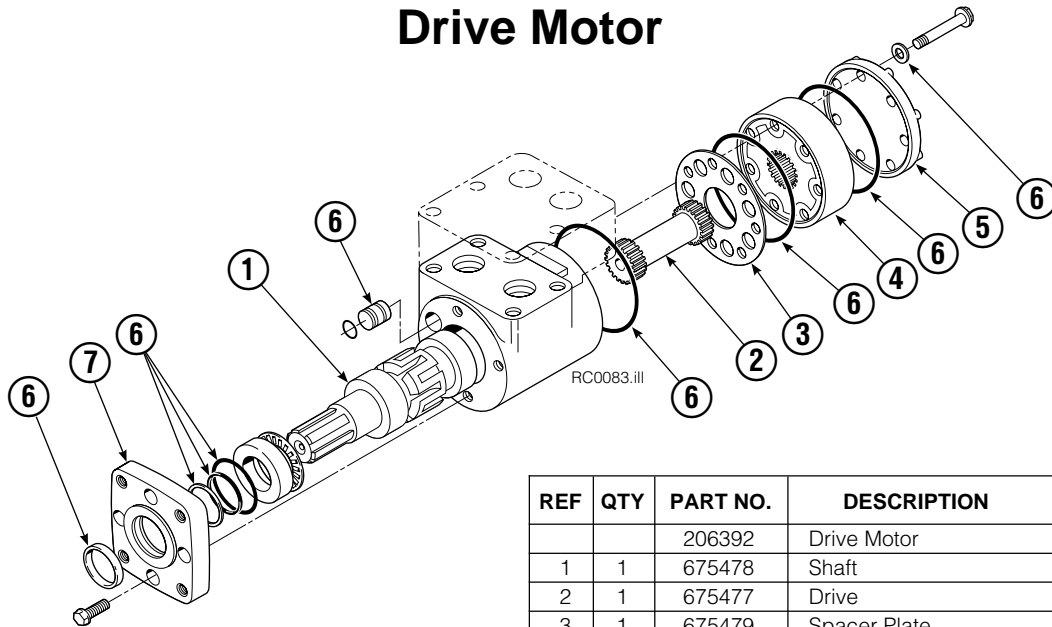

▲ See Drive Group page for parts breakdown.

Reference: Basic Group 687583, Common Parts Group 680700, SK-5346, SK-5649.

Drive Group

REF	QTY	PART NO.	DESCRIPTION	REF	QTY	PART NO.	DESCRIPTION
		795491	Drive Group with 2.8 c.i. Motor	19	1	206392	Drive Motor – 2.8 c.i. ▼
1	6	769570	Capscrew, M12 x 25	20	4	4468	Capscrew, 3/8 NC x .75 GR8
2	1	676855	Cover	21	1	670580	Bearing
3	●	674513	Shim – .005" (blue)	22	1	675609	Worm Gear
4	●	670574	Shim – .010" (brown)	23	1	670581	Bearing
5	●	671757	Shim – .015" (pink)	24	1	7214	Snap Ring
6	●	671758	Shim – .020" (yellow)	25	1	643423	O-Ring
7	2	670579	Bearing	26	1	775552	Cover
8	1	670582	Key	27	1	783609	Seal
9	1	670506	Pinion	28	1	783608	Capscrew, M12 x 16
10	1	775551	Housing	29	4	200882	Capscrew, M8 x 20
11	1	686465	Gasket	30	1	644010	Relief Fitting
12	1	675608	Worm	31	1	604510	Fitting, 6
13	1	775553	Adapter	32	1	656300	Gear Box Lube – 48 oz.
14	2	2705	O-Ring	33	1	668184	Sealant
15	1	670549	Check Valve ▲			670578	Shim Service Kit (items 3-6,25,33)
16	4	6444	Lockwasher			675637	Bearing Service Kit (items 21 & 33)
17	4	607059	Capscrew, 5/16 NC x 1.75 GR8			675638	Bearing Service Kit (items 3-7,25)
18	1	670575	Gasket			685227	Motor Kit-4.5 (items 4,14,18)

● Quantity as required.

▲ See Check Valve page for parts breakdown.

▼ See Drive Motor page for parts breakdown.

Drive Motor

REF	QTY	PART NO.	DESCRIPTION
		206392	Drive Motor
1	1	675478	Shaft
2	1	675477	Drive
3	1	675479	Spacer Plate
■ 4	1	675480	Gerotor Set (101-1768-007)
■ 4	1	685075	Gerotor Set (101-1768-009)
5	1	675482	End Cap
● 6	1	206405	Service Kit
■ 7	1	685089	Flange (101-1768-007)
■ 7	1	685090	Flange (101-1768-009)