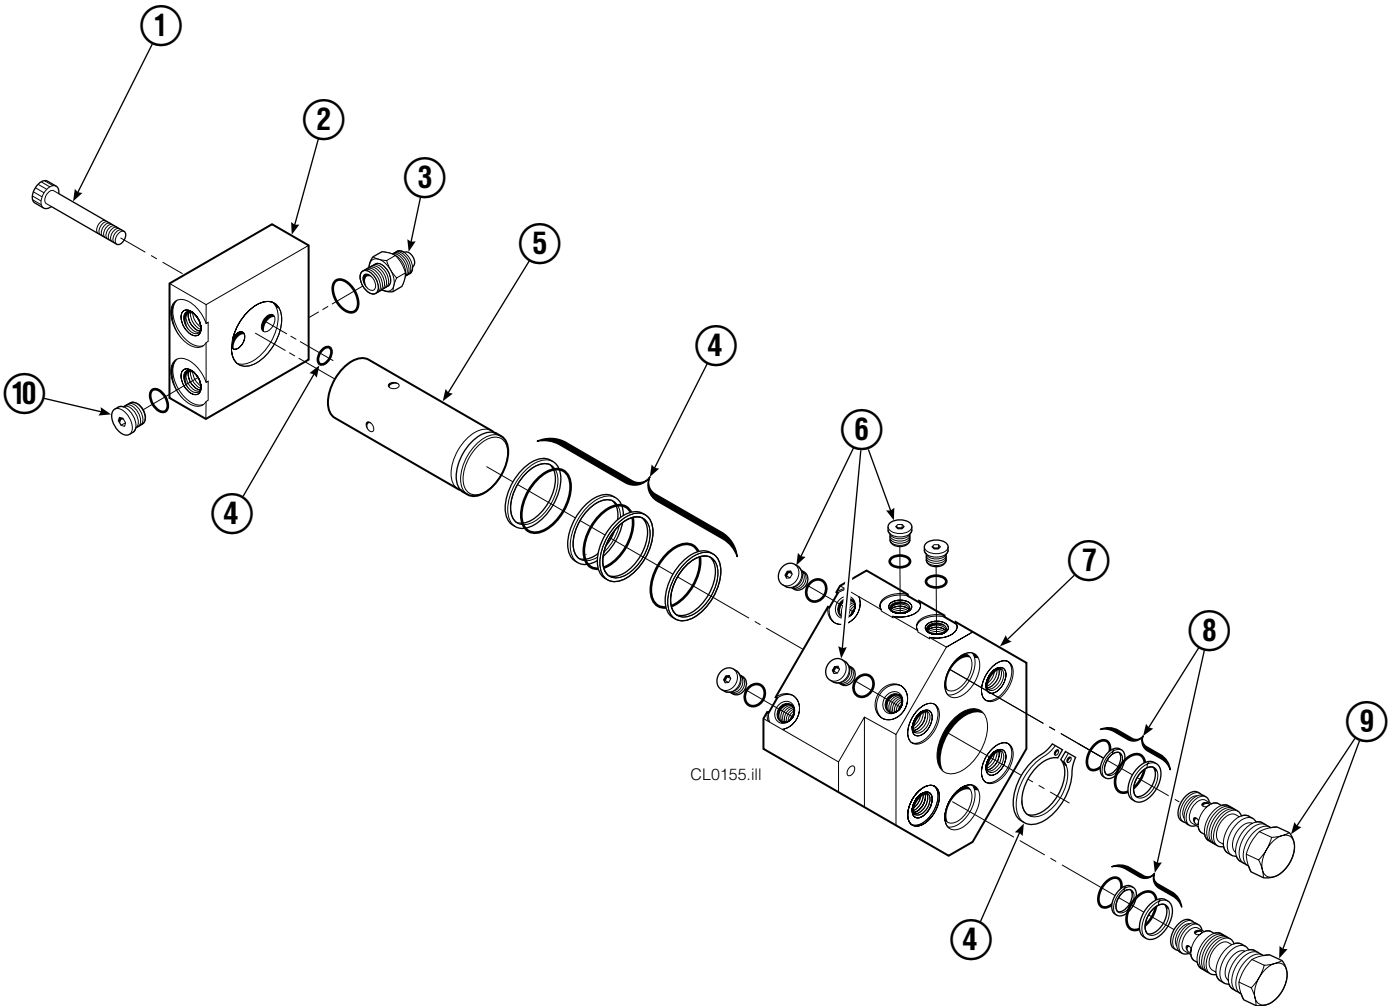

Frame Group

50D							
REF	QTY	PART NO.	DESCRIPTION	REF	QTY	PART NO.	DESCRIPTION
		687284	Frame Group	14	2	631443	Hose
1	2	674167	Frame	15	2	678027	Hose
2	2	686119	Lockwasher, M8	16	2	686369	Fitting
3	2	765352	Capscrew, M8 x 30	17	4	667663	Bearing
4	1	686420	Revolving Connection ■	18	4	668904	Bearing
5	2	604511	Fitting, 6-6	19	4	668905	Bearing
6	2	601676	Fitting, 6-6	20	2	7882	Roll Pin - Inner
7	2	665707	Nut, 1/2 in. ID	21	2	7961	Roll Pin - Outer
8	2	3660	Capscrew, 1/2 NC x 2.50	22	2	667609	Restrictor Cartridge ●
9	8	667225	Washer, 5/8 in. ID	23	1	209067	End Block Bracket
10	8	667644	Capscrew, 5/8 NC x 3.25	24	2	665992	Shoulder Bolt
11	2	667666	Cylinder ▲	25	2	209021	Washer, M10
12	1	667664	Bumper	26	2	208765	Grommet
13	2	611288	Fitting, 6-8				

■ See Revolving Connection page for parts breakdown.

▲ See Cylinder page for parts breakdown.

● See Restrictor Cartridge page for parts breakdown.

Reference: Basic Group 687583, SK-5659.

Revolving Connection

35D/50D			
REF	QTY	PART NO.	DESCRIPTION
		686420	Revolving Connection
1	2	768795	Capscrew, M8 x 1,25 x 30 x 8.8
2	1	686421	End Block
3	2	604511	Fitting, 6-6
4	1	687237	Service Kit
5	1	686422	Shaft
6	5	663694	Fitting, 3
7	1	686423	Body
8	2	667516	Check Valve Service Kit
9	2	678376	Check Valve
10	2	604510	Fitting, 6

Cylinder

50D			
REF	QTY	PART NO.	DESCRIPTION
		667666	Cylinder Assembly
1	2	6511	Cotter Pin ■
2	2	667667	Nut Retainer ■
3	2	667668	Nut ■
4	1	553760	Shell
5	1	602580	Fitting
6	1	558402	Piston
7	1	2722	O-Ring ▲
8	1	557376	Seal ▲
9	1	2791	O-Ring ▲
10	1	615134	Back-Up Ring ▲
11	1	667675	Retainer
12	1	662451	Seal ▲
13	1	638246	Nylon Ring ▲
14	1	564930	Wiper ▲
15	1	561012	Nut
16	1	667670	Rod
17	1	667676	Washer
18	1	—	Spacer
19	1	667609	Restrictor Cartridge ●
20	1	671049	Seal Loader, Piston ▲
21	1	671052	Seal Loader, Retainer ▲
		667723	Service Kit