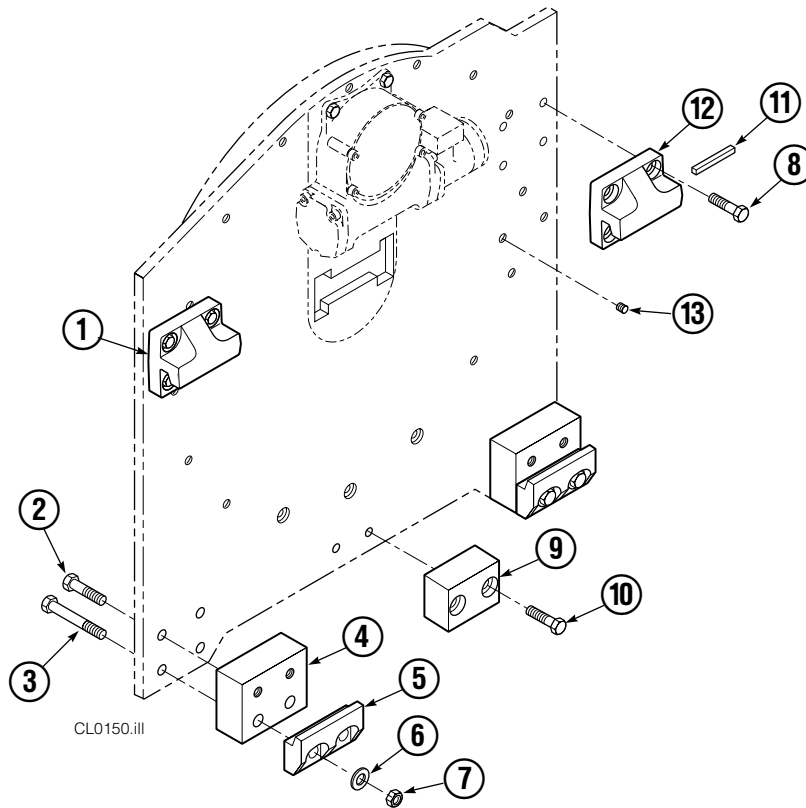

Multi-Purpose/Rigid Arms

ARM CAPSCREW EXTENSION TOOL		
Required for proper torquing of capscrews		
	35/50D	667699

50D			
REF	QTY	PART NO.	DESCRIPTION
	1	680560	Bale Arm Assembly - LH ■
	1	680561	Bale Arm Assembly - RH ▲
1	1	680515	Bale Arm - LH
2	1	680523	Bale Arm - RH
3	24	607105	Capscrew
4	1	667878	Contact Pad
5	15	667843	Rivet
6	4	667700	Arm Bar ●

- Not Included in group.
- Includes items 1 and 3 through 5.
- ▲ Includes items 2 through 5..

Mounting Group

Class III, 0°

REF	QTY	PART NO.	DESCRIPTION
		680632	Mounting Group
1	1	670527	Upper Hook - LH
2	4	641284	Capscrew, 5/8 NC x 2.25
3	4	669305	Capscrew, 5/8 NC x 5.00
4	2	682068	Spacer
5	2	675969	Lower Hook
6	4	667225	Washer
7	4	676281	Nut, 5/8
8	8	667369	Capscrew, 5/8 NC x 1.25
9	1	682067	Center Spacer
10	2	677828	Capscrew, 1/2 NC x 1.00
11	1	669344	Stop Kit
12	1	670528	Upper Hook - RH
13	2	631385	Plug, 5/8