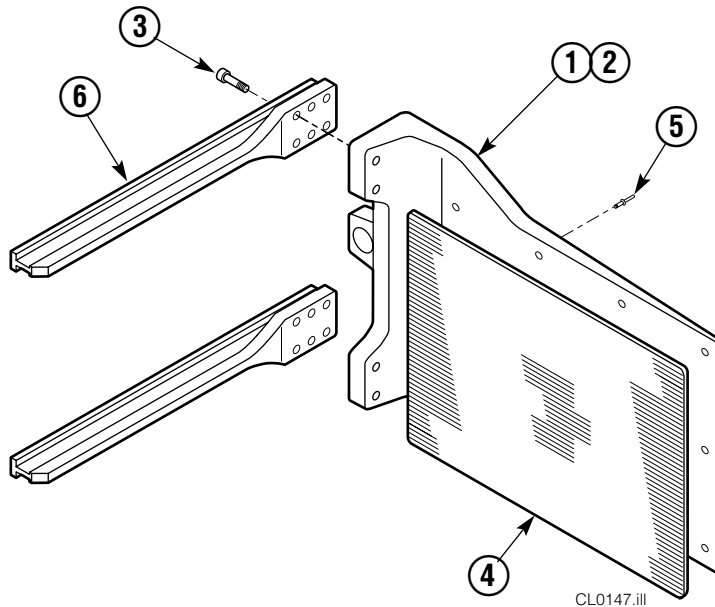

Multi-Purpose/Rigid Arms

ARM CAPSCREW EXTENSION TOOL		
Required for proper torquing of capscrews		
	35/50D	667699

50D			
REF	QTY	PART NO.	DESCRIPTION
	1	680560	Bale Arm Assembly - LH ■
	1	680561	Bale Arm Assembly - RH ▲
1	1	680515	Bale Arm - LH
2	1	680523	Bale Arm - RH
3	24	607105	Capscrew
4	1	667878	Contact Pad
5	15	667843	Rivet
6	4	667700	Arm Bar ●

- Not Included in group.
- Includes items 1 and 3 through 5.
- ▲ Includes items 2 through 5..