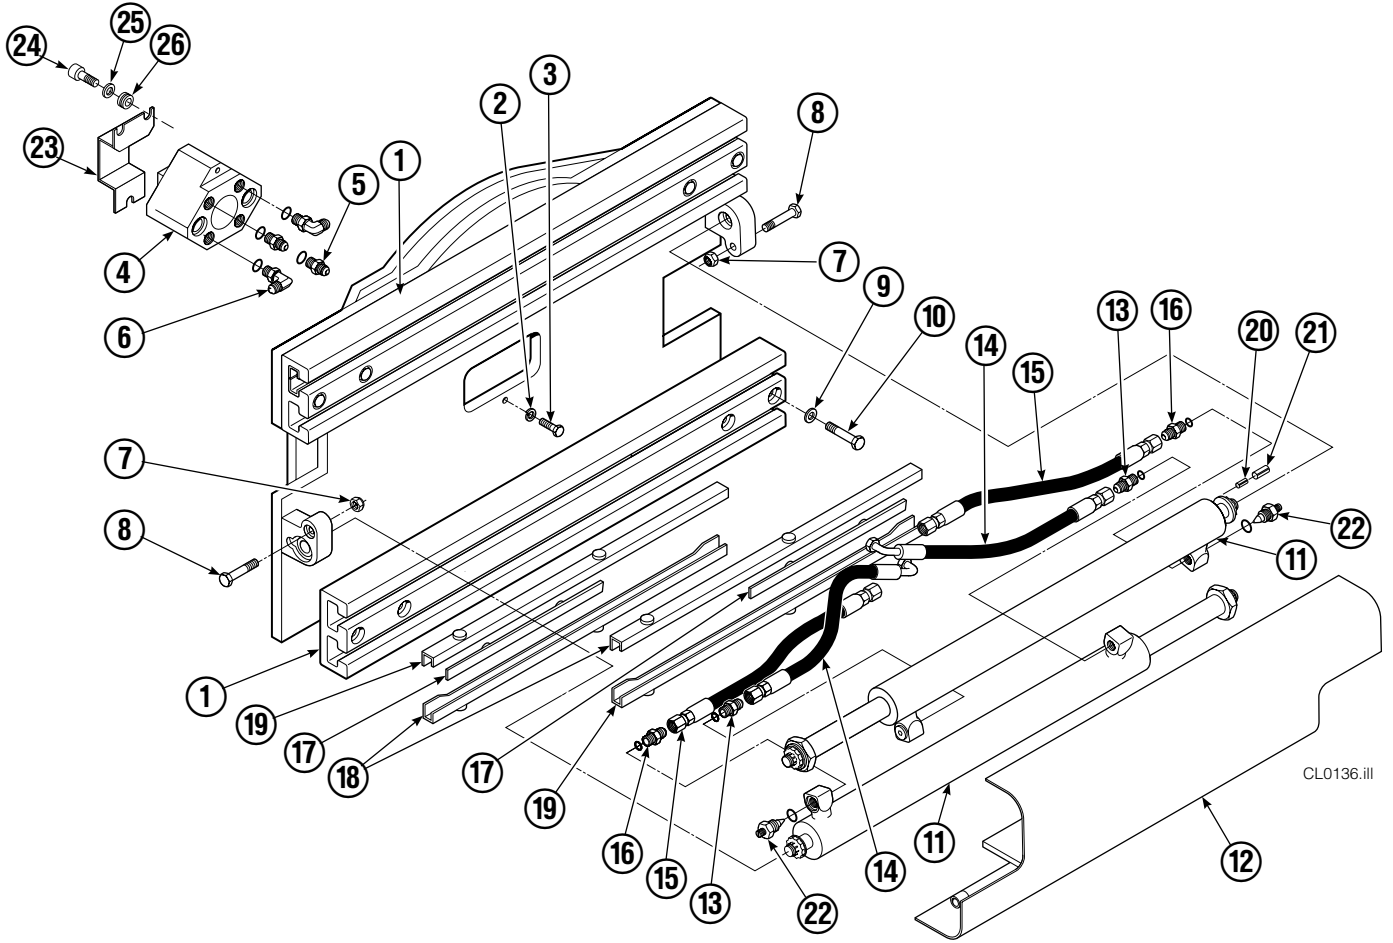

● Quantity as required.

▲ See Check Valve page for parts breakdown.

▼ See Drive Motor page for parts breakdown.

Drive Motor

REF	QTY	PART NO.	DESCRIPTION
		206392	Drive Motor
1	1	675478	Shaft
2	1	675477	Drive
3	1	675479	Spacer Plate
■ 4	1	675480	Gerotor Set (101-1768-007)
■ 4	1	685075	Gerotor Set (101-1768-009)
5	1	675482	End Cap
● 6	1	206405	Service Kit
■ 7	1	685089	Flange (101-1768-007)
■ 7	1	685090	Flange (101-1768-009)

Frame Group

50D							
REF	QTY	PART NO.	DESCRIPTION	REF	QTY	PART NO.	DESCRIPTION
		687284	Frame Group	14	2	631443	Hose
1	2	674167	Frame	15	2	678027	Hose
2	2	686119	Lockwasher, M8	16	2	686369	Fitting
3	2	765352	Capscrew, M8 x 30	17	4	667663	Bearing
4	1	686420	Revolving Connection ■	18	4	668904	Bearing
5	2	604511	Fitting, 6-6	19	4	668905	Bearing
6	2	601676	Fitting, 6-6	20	2	7882	Roll Pin - Inner
7	2	665707	Nut, 1/2 in. ID	21	2	7961	Roll Pin - Outer
8	2	3660	Capscrew, 1/2 NC x 2.50	22	2	667609	Restrictor Cartridge ●
9	8	667225	Washer, 5/8 in. ID	23	1	209067	End Block Bracket
10	8	667644	Capscrew, 5/8 NC x 3.25	24	2	665992	Shoulder Bolt
11	2	667666	Cylinder ▲	25	2	209021	Washer, M10
12	1	667664	Bumper	26	2	208765	Grommet
13	2	611288	Fitting, 6-8				

35D/50D			
REF	QTY	PART NO.	DESCRIPTION
		686420	Revolving Connection
1	2	768795	Capscrew, M8 x 1,25 x 30 x 8.8
2	1	686421	End Block
3	2	604511	Fitting, 6-6
4	1	687237	Service Kit
5	1	686422	Shaft
6	5	663694	Fitting, 3
7	1	686423	Body
8	2	667516	Check Valve Service Kit
9	2	678376	Check Valve
10	2	604510	Fitting, 6