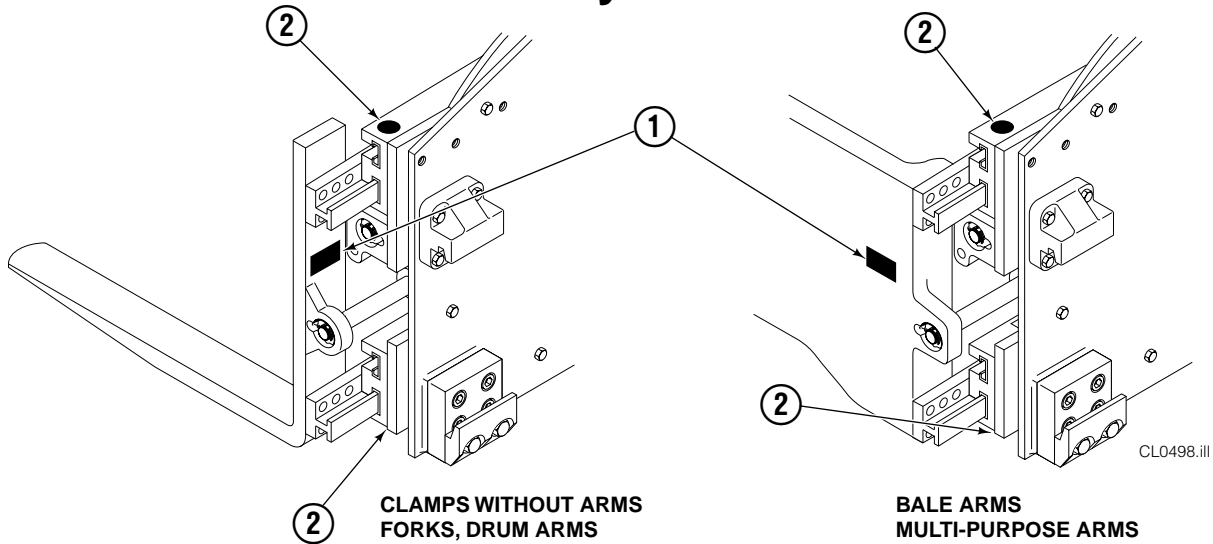

Safety Decals

REF	QTY	PART NO.	DESCRIPTION
1	2	665595	No Hand Hold Decal
2	2	679150	No Step Decal