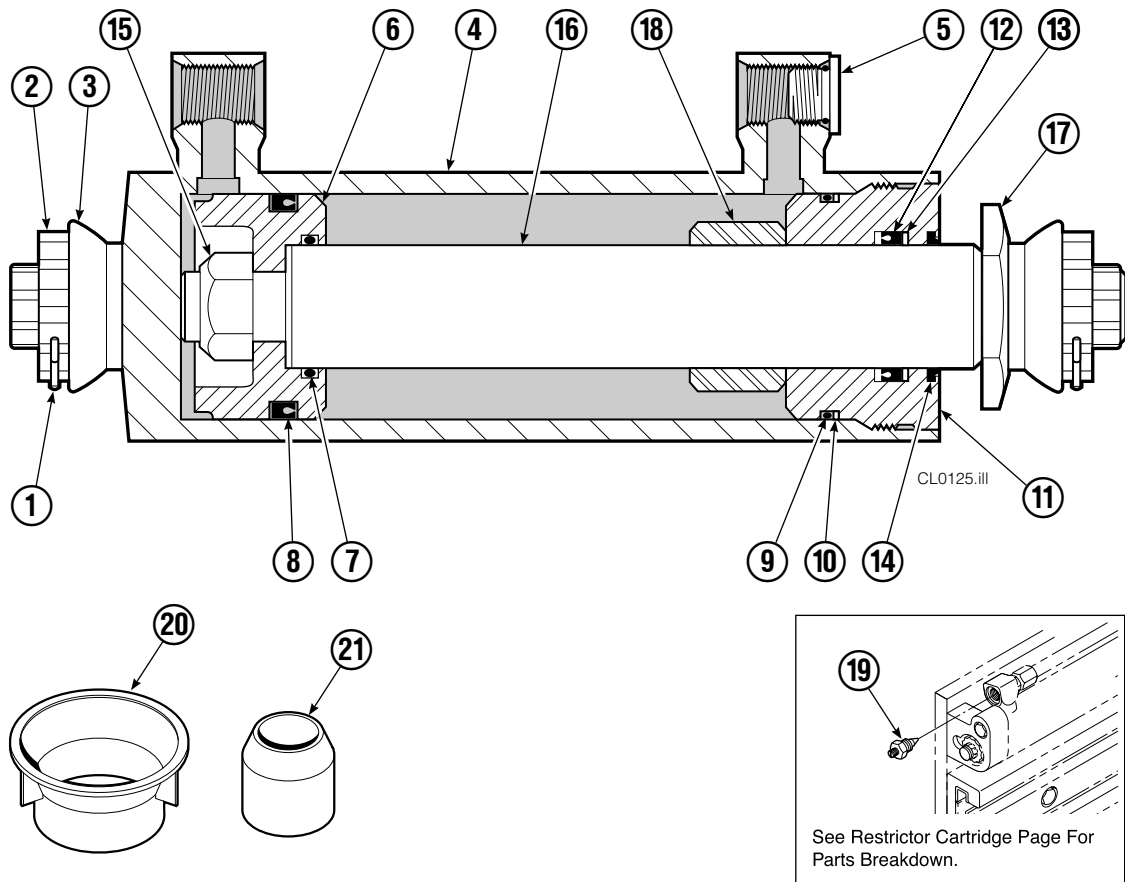

Frame Group

50D							
REF	QTY	PART NO.	DESCRIPTION	REF	QTY	PART NO.	DESCRIPTION
		687284	Frame Group	14	2	631443	Hose
1	2	674167	Frame	15	2	678027	Hose
2	2	686119	Lockwasher, M8	16	2	686369	Fitting
3	2	765352	Capscrew, M8 x 30	17	4	667663	Bearing
4	1	686420	Revolving Connection ■	18	4	668904	Bearing
5	2	604511	Fitting, 6-6	19	4	668905	Bearing
6	2	601676	Fitting, 6-6	20	2	7882	Roll Pin - Inner
7	2	665707	Nut, 1/2 in. ID	21	2	7961	Roll Pin - Outer
8	2	3660	Capscrew, 1/2 NC x 2.50	22	2	667609	Restrictor Cartridge ●
9	8	667225	Washer, 5/8 in. ID	23	1	209067	End Block Bracket
10	8	667644	Capscrew, 5/8 NC x 3.25	24	2	665992	Shoulder Bolt
11	2	667666	Cylinder ▲	25	2	209021	Washer, M10
12	1	667664	Bumper	26	2	208765	Grommet
13	2	611288	Fitting, 6-8				

■ See Revolving Connection page for parts breakdown.

▲ See Cylinder page for parts breakdown.

● See Restrictor Cartridge page for parts breakdown.

Reference: Basic Group 687583, SK-5659.

Revolving Connection

35D/50D			
REF	QTY	PART NO.	DESCRIPTION
		686420	Revolving Connection
1	2	768795	Capscrew, M8 x 1,25 x 30 x 8.8
2	1	686421	End Block
3	2	604511	Fitting, 6-6
4	1	687237	Service Kit
5	1	686422	Shaft
6	5	663694	Fitting, 3
7	1	686423	Body
8	2	667516	Check Valve Service Kit
9	2	678376	Check Valve
10	2	604510	Fitting, 6

Cylinder

50D			
REF	QTY	PART NO.	DESCRIPTION
		667666	Cylinder Assembly
1	2	6511	Cotter Pin ■
2	2	667667	Nut Retainer ■
3	2	667668	Nut ■
4	1	553760	Shell
5	1	602580	Fitting
6	1	558402	Piston
7	1	2722	O-Ring ▲
8	1	557376	Seal ▲
9	1	2791	O-Ring ▲
10	1	615134	Back-Up Ring ▲
11	1	667675	Retainer
12	1	662451	Seal ▲
13	1	638246	Nylon Ring ▲
14	1	564930	Wiper ▲
15	1	561012	Nut
16	1	667670	Rod
17	1	667676	Washer
18	1	—	Spacer
19	1	667609	Restrictor Cartridge ●
20	1	671049	Seal Loader, Piston ▲
21	1	671052	Seal Loader, Retainer ▲
		667723	Service Kit