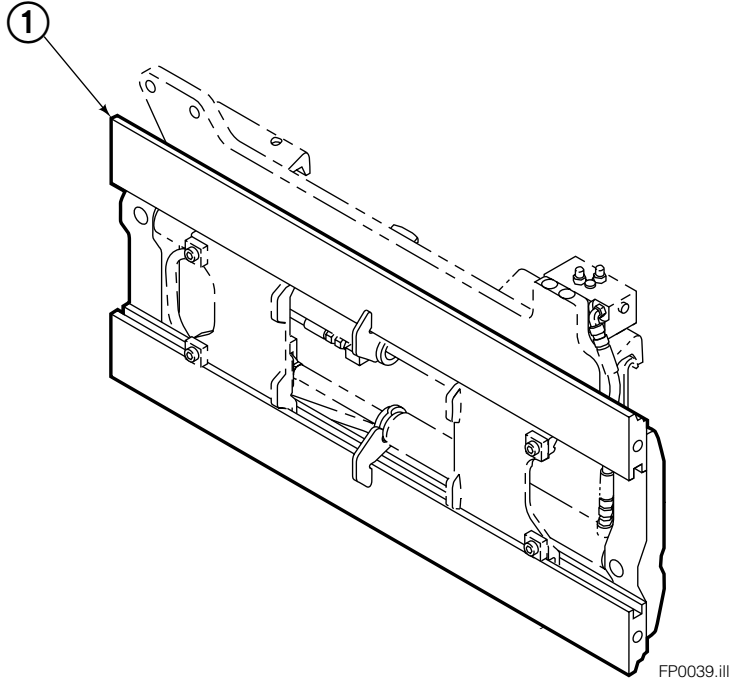

Frame Group

55F			
REF	QTY	PART NO.	DESCRIPTION
1	1	395316	Frame, 41" ■

■ Carriage width.
Reference: S-3972