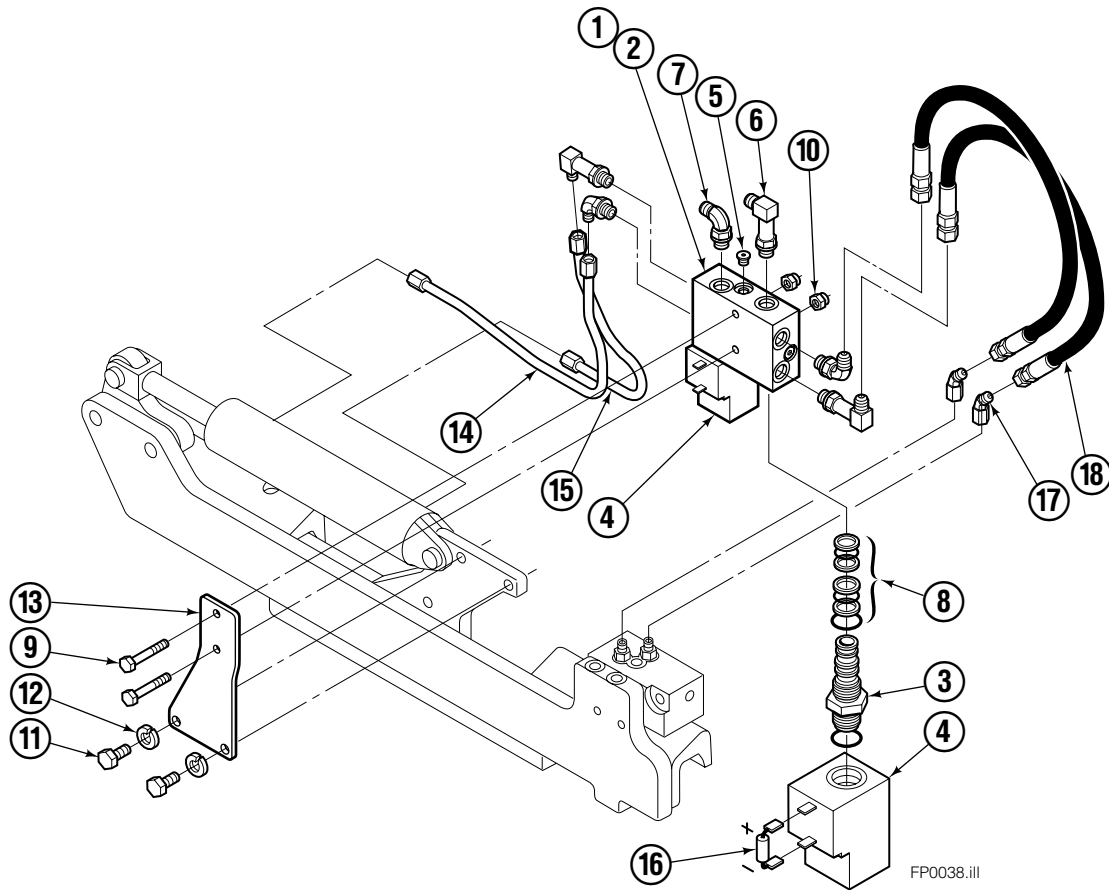

Solenoid Valve Group

FP0038.ill

55F

REF	QTY	PART NO.	DESCRIPTION
		207311	Solenoid Valve Group
1	1	207302	Solenoid Valve ■
2	1	207303	Valve Body
3	2	687305	Solenoid Cartridge
4	2	687306	Coil-12V
4	2	687307	Coil-24V
4	2	687308	Coil-36V
4	2	687309	Coil-48V
4	2	687310	Coil-72V
5	4	663694	Fitting, 3
6	3	207304	Fitting, 6-6
7	3	601676	Fitting, 6-6
8	1	679991	Service Kit
9	2	768528	Capscrew, M8x1,25x55-8.8
10	2	786881	Lock Nut
11	2	681370	Capscrew
12	2	681238	Lockwasher
13	1	207308	Bracket
14	1	207312	Tube
15	1	207313	Tube
16	1	669432	Diode
17	2	617922	Fitting, 4-4
18	2	208608	Hose

■ Includes items 1 through 8.