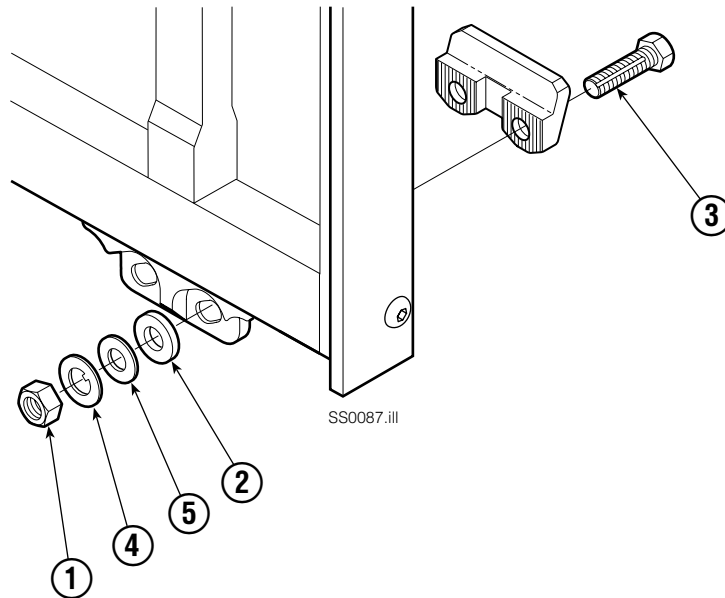

Security Kit

REF	QTY	PART NO.	DESCRIPTION
	1	373137	Security Kit
1	4	678990	Nut, M16
2	4	667225	Washer, .625
3	4	391381	Capscrew, M16 x 45
4	4	366910	Internal Tab Washer
5	4	205666	Shim Washer