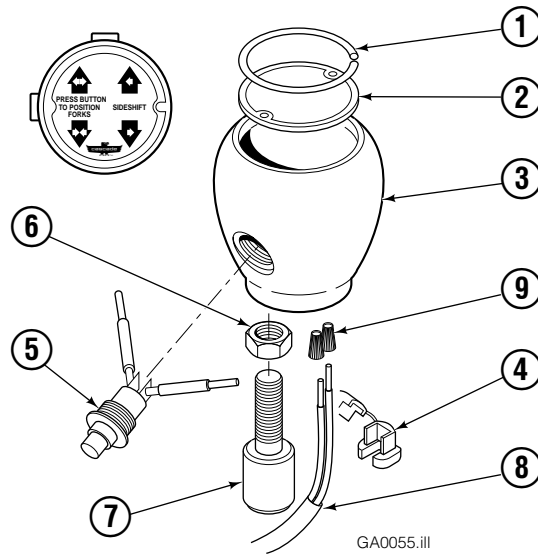

Control Knob

REF	QTY	PART NO.	DESCRIPTION
		686479	Knob Group
1	1	665250	Snap Ring
2	1	686018	Cover
3	1	665012	Knob
4	1	665076	Strain Relief
5	1	677112	■ Switch
6	1	5902	Nut, 3/8 NC
7	1	665081	Adapter, 3/8"
8	1	665077	Cable Assembly
9	2	667752	Connector-Gray
10	1	672087	Adapter, 1/2"

- This switch may be purchased without wires.
  Order part number 665004. Soldering is required.