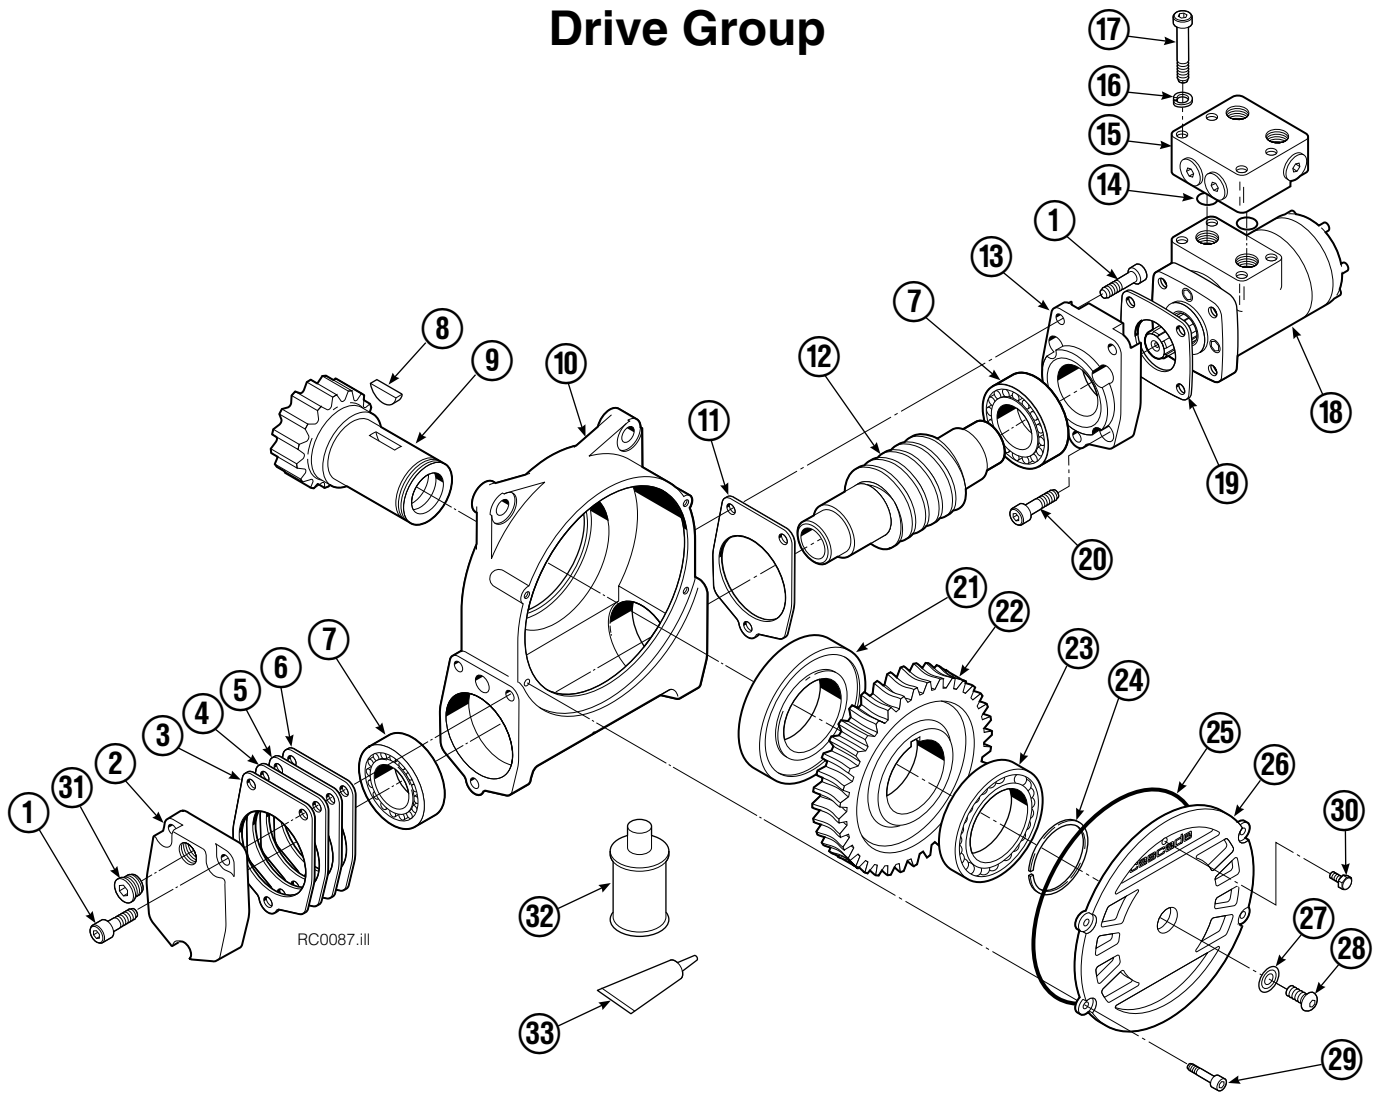

Drive Group

60G							
REF	QTY	PART NO.	DESCRIPTION	REF	QTY	PART NO.	DESCRIPTION
		212308	Drive Group with 2.2 c.i. Motor	19	1	670575	Gasket
		795491	Drive Group with 2.8 c.i. Motor	20	4	4468	Capscrew, 3/8 NC x .75 GR8
1	6	768826	Capscrew, M12 x 25	21	1	670580	Bearing
2	1	795258	Cover	22	1	675609	Worm Gear
3	●	674513	Shim - .005" (blue)	23	1	670581	Bearing
4	●	670574	Shim - .010" (brown)	24	1	7214	Snap Ring
5	●	671757	Shim - .015" (pink)	25	1	204970	Gasket
6	●	671758	Shim - .020" (yellow)	26	1	775552	Cover
7	2	670579	Bearing	27	1	783609	Seal
8	1	670582	Key	28	1	783608	Capscrew, M12 x 16
9	1	670506	Pinion	29	4	775639	Capscrew, M8 x 20
10	1	775551	Housing	30	1	644010	Relief Fitting
11	1	686465	Gasket	31	1	602580	Fitting, 8
12	1	675608	Worm	32	1	656300	Gear Box Lube - 48 oz.
13	1	775553	Adapter	33	1	668184	Sealant
14	2	2705	O-Ring			670578	Shim Service Kit (items 3-6,11,25,33)
15	1	670549	Check Valve			675637	Bearing Service Kit (items 21 & 33)
16	4	6444	Lockwasher			675638	Bearing Service Kit (items 3-7,11,25)
17	4	607059	Capscrew, 5/16 NC x 1.75 GR8			212919	Motor Kit-2.2 (items 11,14,18,19,20,33)
18	1	210139	Drive Motor - 2.2 c.i. ▲			206394	Motor Kit-2.8 (items 11,14,18,19,20,33)
18	1	206392	Drive Motor - 2.8 c.i. ▲				

● Quantity as required.

▲ See Drive Motor page for parts breakdown.