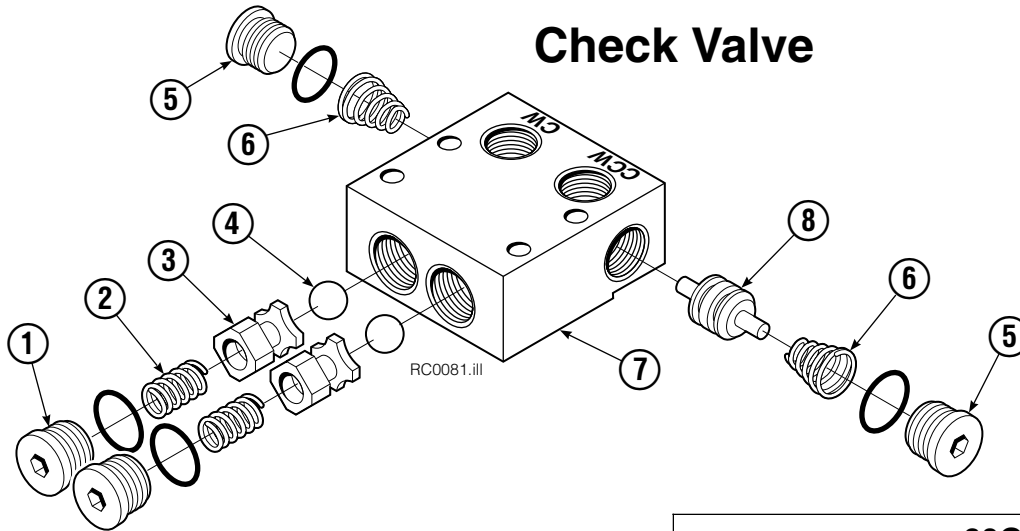

Cascade provides service replacement parts for the listed parts only. Due to cost, if others parts need replacement, the complete Drive Motor should be replaced.

Check Valve

60G			
REF	QTY	PART NO.	DESCRIPTION
		670549	Check Valve Assembly
1	2	609453	Fitting, 10
2	2	670552	Spring
3	2	670551	Guide
4	2	7020	Ball
5	2	602580	Fitting, 8
6	2	673989	Spring
7	1	670550	Body
8	1	670553	Spool