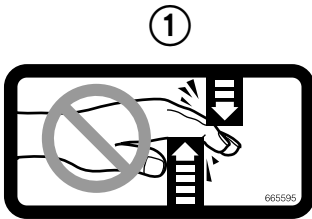

Internet: www.cascorp.com

Decals

60G				
REF	QTY	PART NO.	DESCRIPTION	
1	6	665595	No Hand Hold Decal	
2	1	660269	Short Arm Rotation Position Decal	
3	4	656038	Caution Decal	
4	4	679150	No Step Decal	
5	4	665677	Trapped Pressure Decal	
6	1	679059	Quick-Change Hook Decal	