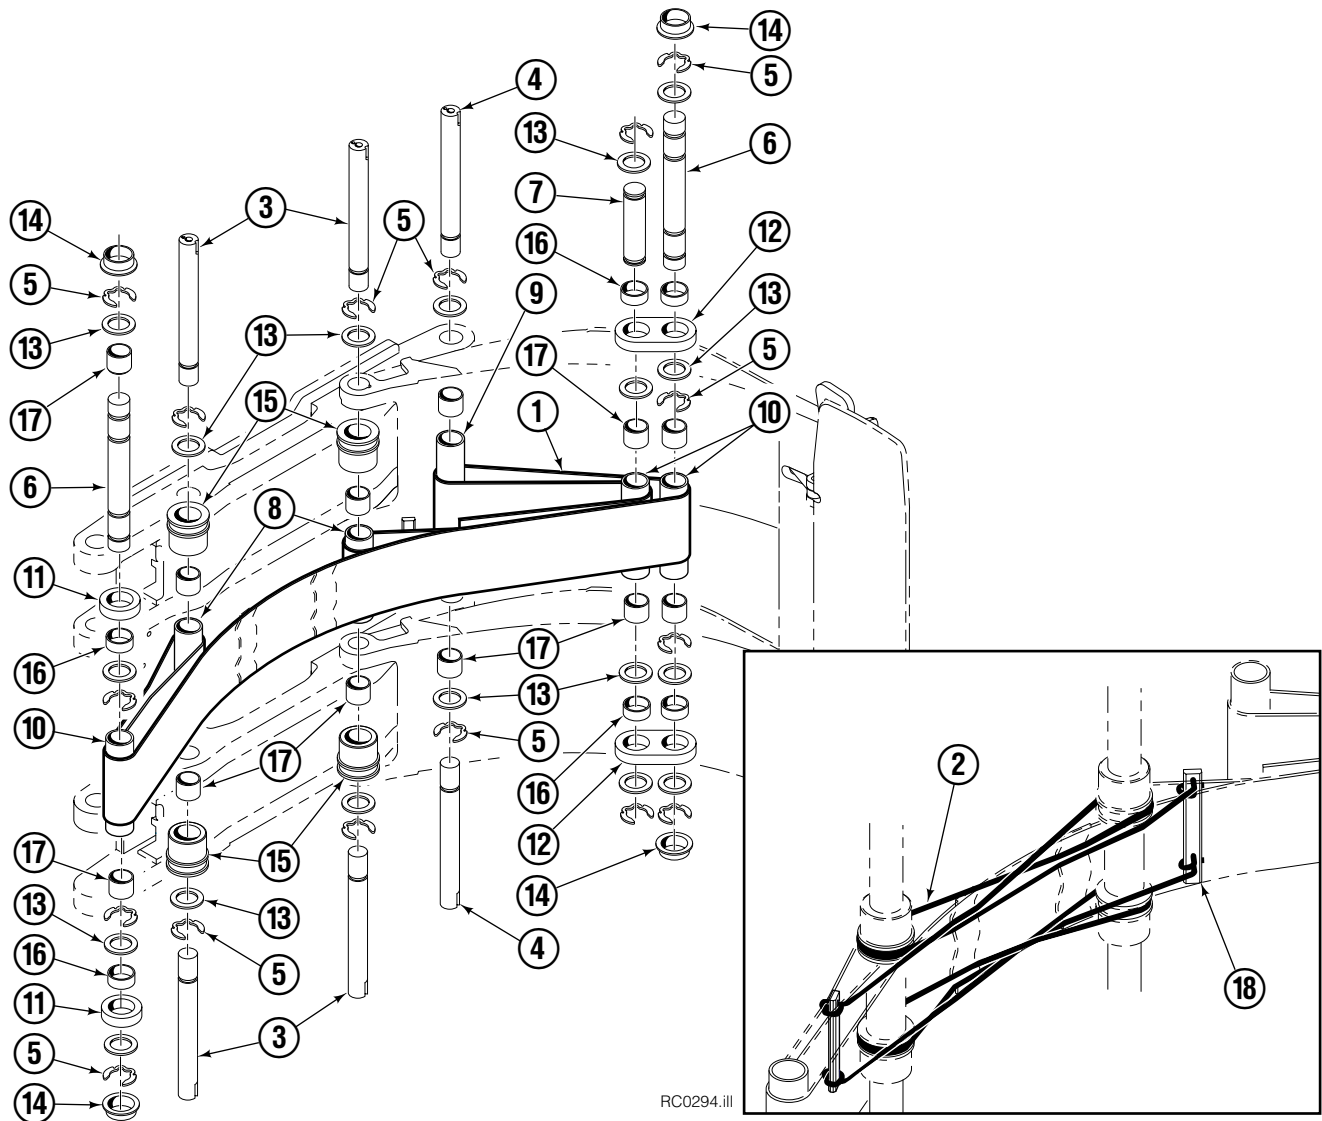

● Quantity as required.

▲ See Drive Motor page for parts breakdown.

Drive Motor

60G				
REF	QTY	2.2 c.i. PART NO.	2.8 c.i. PART NO.	DESCRIPTION
		210139	206392	Drive Motor
1	1	675478	675478	Shaft
2	1	675477	675477	Drive Link
3	1	211528	675479	Spacer Plate
4	1	210137	675480	Geroler/Gerotor Set
5	1	211527	675482	End Cap
6	1	206405	206405	Service Kit ●
7	1	685090	685090	Flange

Cascade provides service replacement parts for the listed parts only. Due to cost, if others parts need replacement, the complete Drive Motor should be replaced.

Check Valve

60G			
REF	QTY	PART NO.	DESCRIPTION
		670549	Check Valve Assembly
1	2	609453	Fitting, 10
2	2	670552	Spring
3	2	670551	Guide
4	2	7020	Ball
5	2	602580	Fitting, 8
6	2	673989	Spring
7	1	670550	Body
8	1	670553	Spool

Adjustable Bumper Group

RC0294.ill

60G					
REF	QTY	51 in. ■	60 in. ■	72 in. ■	DESCRIPTION
		PART NO.	PART NO.	PART NO.	
		212820	212822	212823	Adjustable Bumper Group
1	1	213034	213036	213037	Belt
2	2	213038	213040	213041	Elastic Band

▲ See Revolving Connection page for part number.

Reference: S-4192, S-4193.

Revolving Connection

60G			
REF	QTY	PART NO.	DESCRIPTION
		222188	Revolving Connection
1	1	222192	Valve Body
2	3	214649	◆ Seal
3	1	222191	Shaft
4	1	7341	◆ Retaining Ring
5	1	222190	End Block
6	2	222189	Bracket
7	2	564448	◆ O-Ring
8	2	766123	Capscrew, M8 x 50
9	4	604511	Fitting, 6-6
10	4	611302	Fitting, 6-6
11	4	681238	Lockwasher, M10
12	1	211909	End Block Retainer
13	3	215480	Capscrew, M10 x 25
14	1	209021	Washer, M10
15	1	212725	Spacer
16	2	602580	Fitting, 8
17	2	212632	Capscrew, M10 x 20
18	1	3138	◆ Retaining Ring