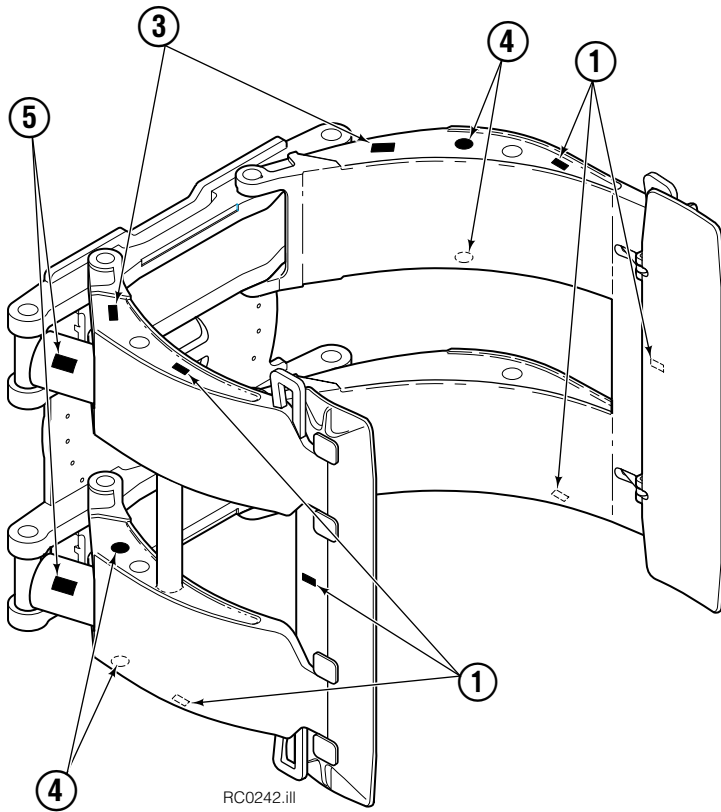

Internet: www.cascorp.com

Decals

60G				
REF	QTY	PART NO.	DESCRIPTION	
1	6	665595	No Hand Hold Decal	
2	1	660269	Short Arm Rotation Position Decal	
3	4	656038	Caution Decal	
4	4	679150	No Step Decal	
5	4	665677	Trapped Pressure Decal	
6	1	679059	Quick-Change Hook Decal	

Frame Group

RC0236.iii

60G							
REF	QTY	PART NO.	DESCRIPTION	REF	QTY	PART NO.	DESCRIPTION
		213801	Frame Group w/o Stop – 51 in. ▲	11	4	211689	Capscrew, M12 x 30
1	1	213802	Frame w/o Stop – 51 in.	12	26	683822	Lockwasher, M12
2	1	209940	Baseplate w/o Stop	13	4	206174	Capscrew, M12 x 45
3	8	211718	Bearing	14	1	6605	Fitting, 3/4 in.
4	8	211717	Bearing	15	18	213633	Capscrew, M12 x 55
5	4	211712	Hose Guard	16	2	631428	Plug
6	4	209987	Spacer	17	1	605761	Fitting, 8-8 SAE
7	1	209944	Seal	18	1	601250	Fitting, 8-8 SAE
8	1	213761	Bearing Assembly	19	1	601377	Fitting, 8-8 SAE
9	24	767596	Capscrew, M12 x 40	20	2	765492	Fitting, 8 SAE – M10 L-Series
10	1	212308	Drive Group – 2.2 c.i. Motor ●		2	765493	Fitting, 8 SAE – M12 L-Series
10	1	795491	Drive Group – 2.8 c.i. Motor ●		2	756920	Fitting, 8 SAE – M12 S-Series