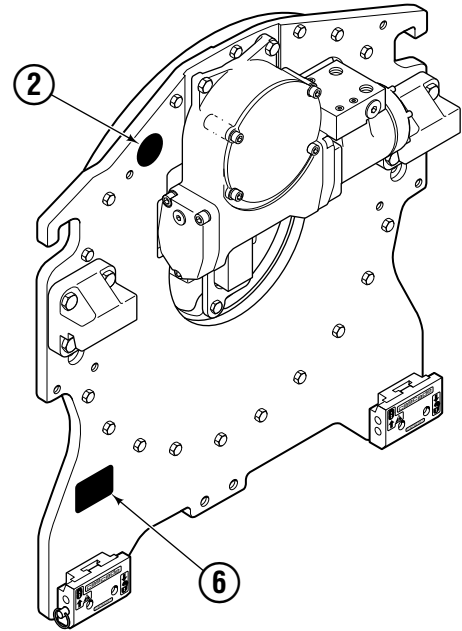

Internet: www.cascorp.com

Decals

60G				
REF	QTY	PART NO.	DESCRIPTION	
1	6	665595	No Hand Hold Decal	
2	1	660269	Short Arm Rotation Position Decal	
3	4	656038	Caution Decal	
4	4	679150	No Step Decal	
5	4	665677	Trapped Pressure Decal	
6	1	679059	Quick-Change Hook Decal	

Frame Group

RC0236.iii

60G							
REF	QTY	PART NO.	DESCRIPTION	REF	QTY	PART NO.	DESCRIPTION
		213801	Frame Group w/o Stop – 51 in. ▲	11	4	211689	Capscrew, M12 x 30
1	1	213802	Frame w/o Stop – 51 in.	12	26	683822	Lockwasher, M12
2	1	209940	Baseplate w/o Stop	13	4	206174	Capscrew, M12 x 45
3	8	211718	Bearing	14	1	6605	Fitting, 3/4 in.
4	8	211717	Bearing	15	18	213633	Capscrew, M12 x 55
5	4	211712	Hose Guard	16	2	631428	Plug
6	4	209987	Spacer	17	1	605761	Fitting, 8-8 SAE
7	1	209944	Seal	18	1	601250	Fitting, 8-8 SAE
8	1	213761	Bearing Assembly	19	1	601377	Fitting, 8-8 SAE
9	24	767596	Capscrew, M12 x 40	20	2	765492	Fitting, 8 SAE – M10 L-Series
10	1	212308	Drive Group – 2.2 c.i. Motor ●		2	765493	Fitting, 8 SAE – M12 L-Series
10	1	795491	Drive Group – 2.8 c.i. Motor ●		2	756920	Fitting, 8 SAE – M12 S-Series

Adjustable Bumper Group

RC0294.ill

60G					
REF	QTY	51 in. ■	60 in. ■	72 in. ■	DESCRIPTION
		PART NO.	PART NO.	PART NO.	
		212820	212822	212823	Adjustable Bumper Group
1	1	213034	213036	213037	Belt
2	2	213038	213040	213041	Elastic Band

■ Maximum roll handling capacity.

Common Parts

REF	QTY	PART NO.	DESCRIPTION	REF	QTY	PART NO.	DESCRIPTION
		213046	Common Parts Group	11	2	213027	Guide
3	4	213024	Pin	12	2	213028	Guide
4	2	213025	Pin	13	●	213029	Shim
5	16	209986	Retaining Ring	14	4	213030	Retainer
6	2	213026	Pin	15	4	213042	Pulley
7	1	213044	Pin	16	6	213045	Bearing
8	2	213031	Roller	17	12	211717	Bearing
9	1	213032	Roller	18	2	213942	Retainer
10	3	213033	Guide				