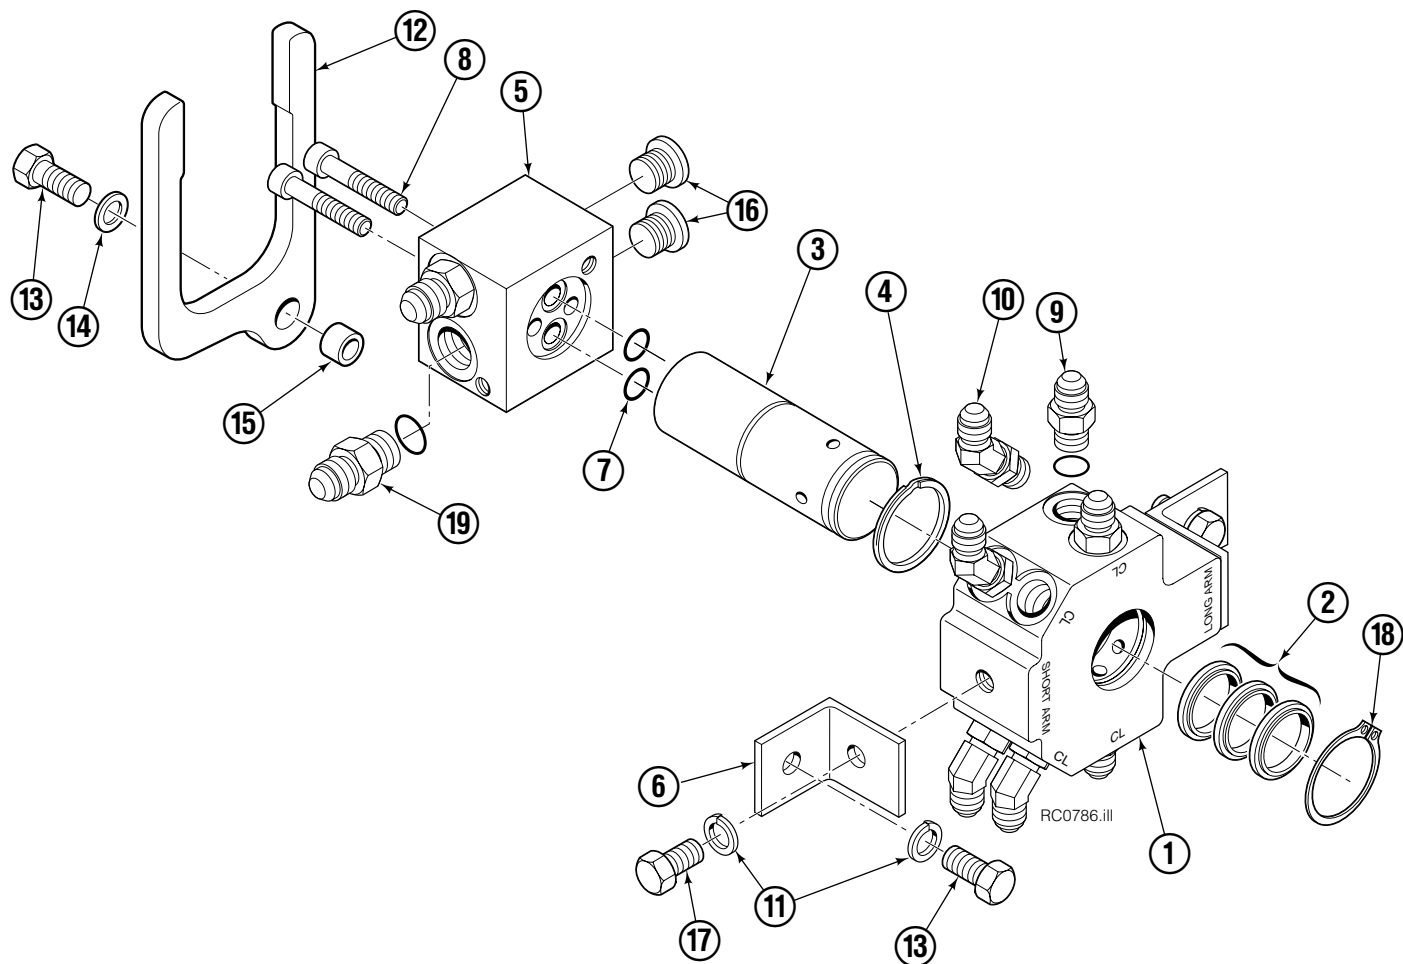

● As Required.

Reference: S-4596, S-4597.

Hosing Group Positioned Short Arm

60G			
REF	QTY	51 in. ■ PART NO.	DESCRIPTION
		210010	Hose Group
1	4	210018	Hose
2	4	210019	Hose
3	1	▲	Revolving Connection

■ Maximum roll handling capacity.

▲ See Revolving Connection page for part number.

Reference: S-4192, S-4193.

Revolving Connection

60G			
REF	QTY	PART NO.	DESCRIPTION
		222188	Revolving Connection
1	1	222192	Valve Body
2	3	214649	◆ Seal
3	1	222191	Shaft
4	1	7341	◆ Retaining Ring
5	1	222190	End Block
6	2	222189	Bracket
7	2	564448	◆ O-Ring
8	2	766123	Capscrew, M8 x 50
9	4	604511	Fitting, 6-6
10	4	611302	Fitting, 6-6
11	4	681238	Lockwasher, M10
12	1	211909	End Block Retainer
13	3	215480	Capscrew, M10 x 25
14	1	209021	Washer, M10
15	1	212725	Spacer
16	2	602580	Fitting, 8
17	2	212632	Capscrew, M10 x 20
18	1	3138	◆ Retaining Ring