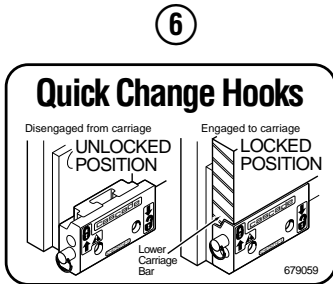

Internet: www.cascorp.com

Decals

60G				
REF	QTY	PART NO.	DESCRIPTION	
1	6	665595	No Hand Hold Decal	
2	1	660269	Short Arm Rotation Position Decal	
3	4	656038	Caution Decal	
4	4	679150	No Step Decal	
5	4	665677	Trapped Pressure Decal	
6	1	679059	Quick-Change Hook Decal	