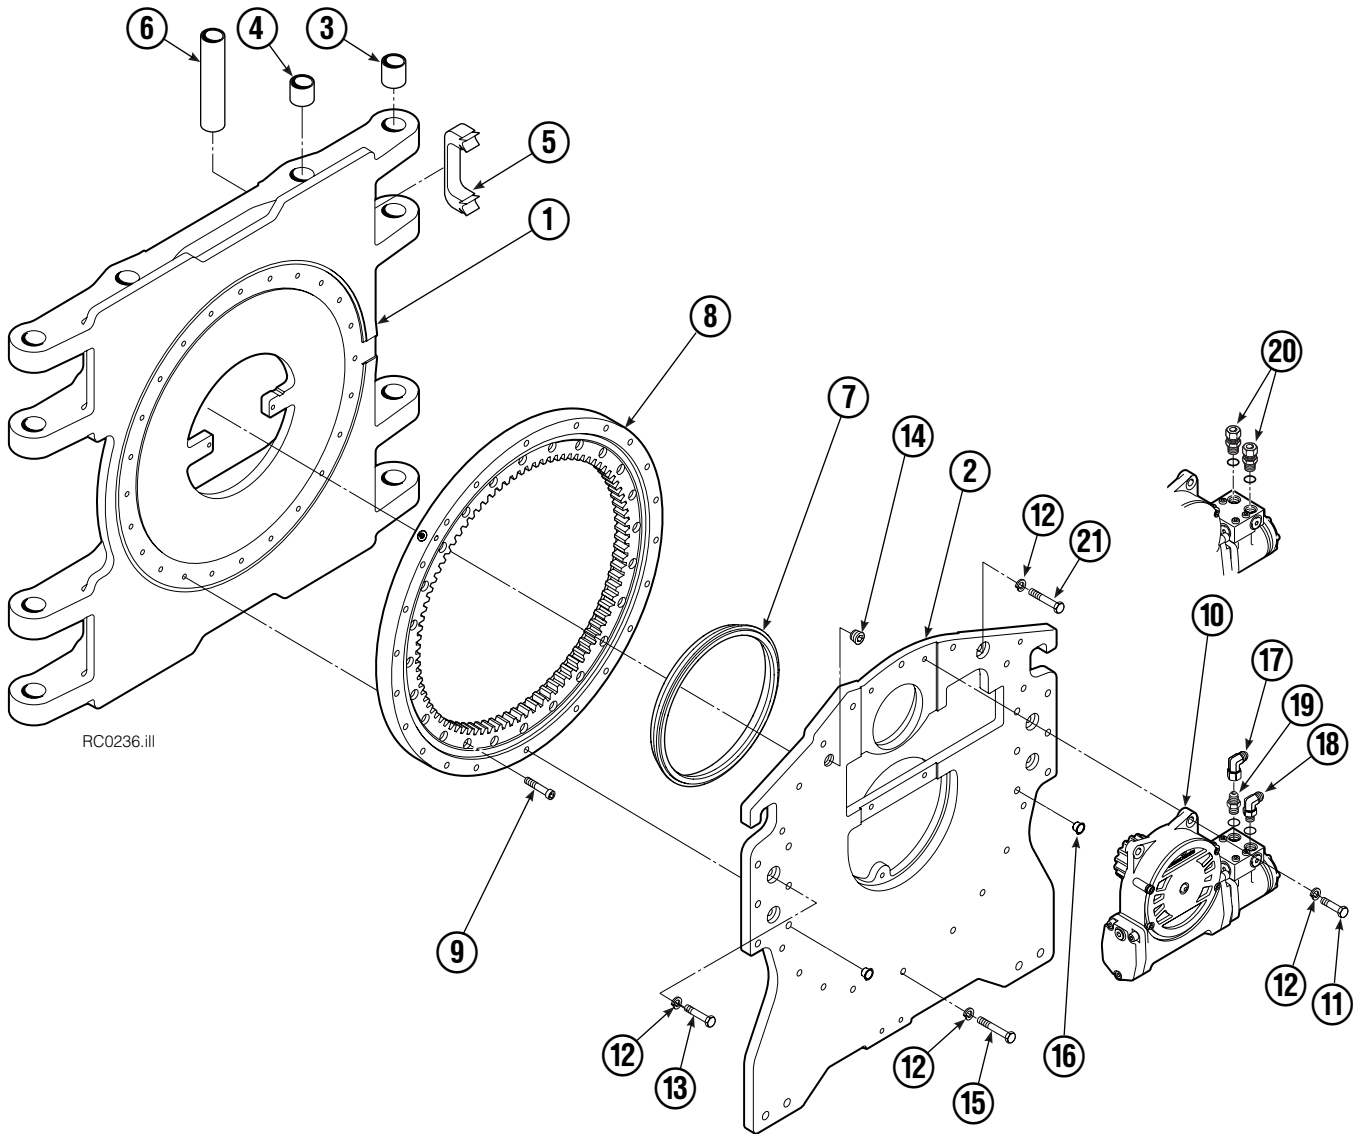

Internet: www.cascorp.com

Decals

60G				
REF	QTY	PART NO.	DESCRIPTION	
1	6	665595	No Hand Hold Decal	
2	1	660269	Short Arm Rotation Position Decal	
3	4	656038	Caution Decal	
4	4	679150	No Step Decal	
5	4	665677	Trapped Pressure Decal	
6	1	679059	Quick-Change Hook Decal	

Frame Group

RC0236.iii

60G							
REF	QTY	PART NO.	DESCRIPTION	REF	QTY	PART NO.	DESCRIPTION
		213801	Frame Group w/o Stop – 51 in. ▲	11	4	211689	Capscrew, M12 x 30
1	1	213802	Frame w/o Stop – 51 in.	12	26	683822	Lockwasher, M12
2	1	209940	Baseplate w/o Stop	13	4	206174	Capscrew, M12 x 45
3	8	211718	Bearing	14	1	6605	Fitting, 3/4 in.
4	8	211717	Bearing	15	18	213633	Capscrew, M12 x 55
5	4	211712	Hose Guard	16	2	631428	Plug
6	4	209987	Spacer	17	1	605761	Fitting, 8-8 SAE
7	1	209944	Seal	18	1	601250	Fitting, 8-8 SAE
8	1	213761	Bearing Assembly	19	1	601377	Fitting, 8-8 SAE
9	24	767596	Capscrew, M12 x 40	20	2	765492	Fitting, 8 SAE – M10 L-Series
10	1	212308	Drive Group – 2.2 c.i. Motor ●		2	765493	Fitting, 8 SAE – M12 L-Series
10	1	795491	Drive Group – 2.8 c.i. Motor ●		2	756920	Fitting, 8 SAE – M12 S-Series

● Quantity as required.

▲ See Drive Motor page for parts breakdown.

Drive Motor

60G				
REF	QTY	2.2 c.i. PART NO.	2.8 c.i. PART NO.	DESCRIPTION
		210139	206392	Drive Motor
1	1	675478	675478	Shaft
2	1	675477	675477	Drive Link
3	1	211528	675479	Spacer Plate
4	1	210137	675480	Geroler/Gerotor Set
5	1	211527	675482	End Cap
6	1	206405	206405	Service Kit ●
7	1	685090	685090	Flange

Adjustable Bumper Group

RC0294.ill

60G					
REF	QTY	51 in. ■	60 in. ■	72 in. ■	DESCRIPTION
		PART NO.	PART NO.	PART NO.	
		212820	212822	212823	Adjustable Bumper Group
1	1	213034	213036	213037	Belt
2	2	213038	213040	213041	Elastic Band