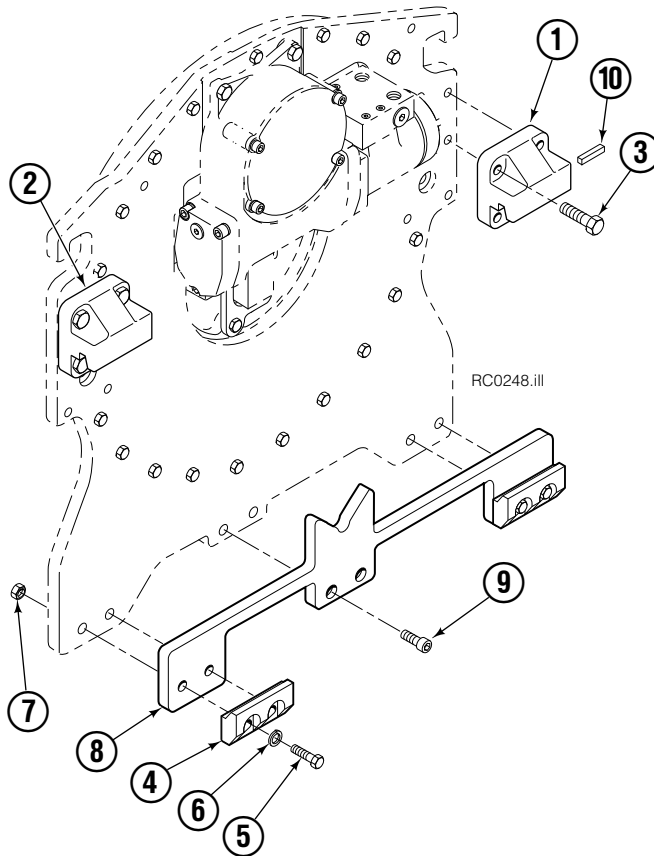

▲ Driver's view, clamp in horizontal position, Long Arm up.

Common Parts

REF	QTY	PART NO.	DESCRIPTION	REF	QTY	PART NO.	DESCRIPTION
		212934	Common Parts Group – Long Arm		2	4182-40	Cable – 51 in. ■
8	2	211997	Retainer, R.H. ▲	13	2	4182-110	Cable – 60 in. ■
9	2	211998	Retainer, L.H. ▲		2	4182-245	Cable – 72 in. ■
10	8	763021	Capscrew, M12	14	2	674265	Clevis Pin
11	8	681473	Lockwasher, M12	15	2	6525	Cotter Pin
12	2	209916	Link Assembly				

▲ Driver's view, clamp in horizontal position, Long Arm up.

Reference: S-4176, S-4177.

Mounting Groups – 2°

60G Bolt-On Mounting			
REF	QTY	ITA III PART NO.	DESCRIPTION
		209926	Mounting Group
1	1	209932	Upper Hook - R.H.
2	1	209933	Upper Hook - L.H.
3	4	779010	Capscrew, M16x2x35-8.8
4	2	675969	Lower Hook
5	4	678997	Capscrew, M16x2x70-8.8
6	4	667225	Washer, .625 in. I.D.
7	4	781534	Nut, M16x2
8	1	209936	Spacer
9	2	212146	Capscrew, M12x1,75x25-8.8
10	1	669344	Stop Kit