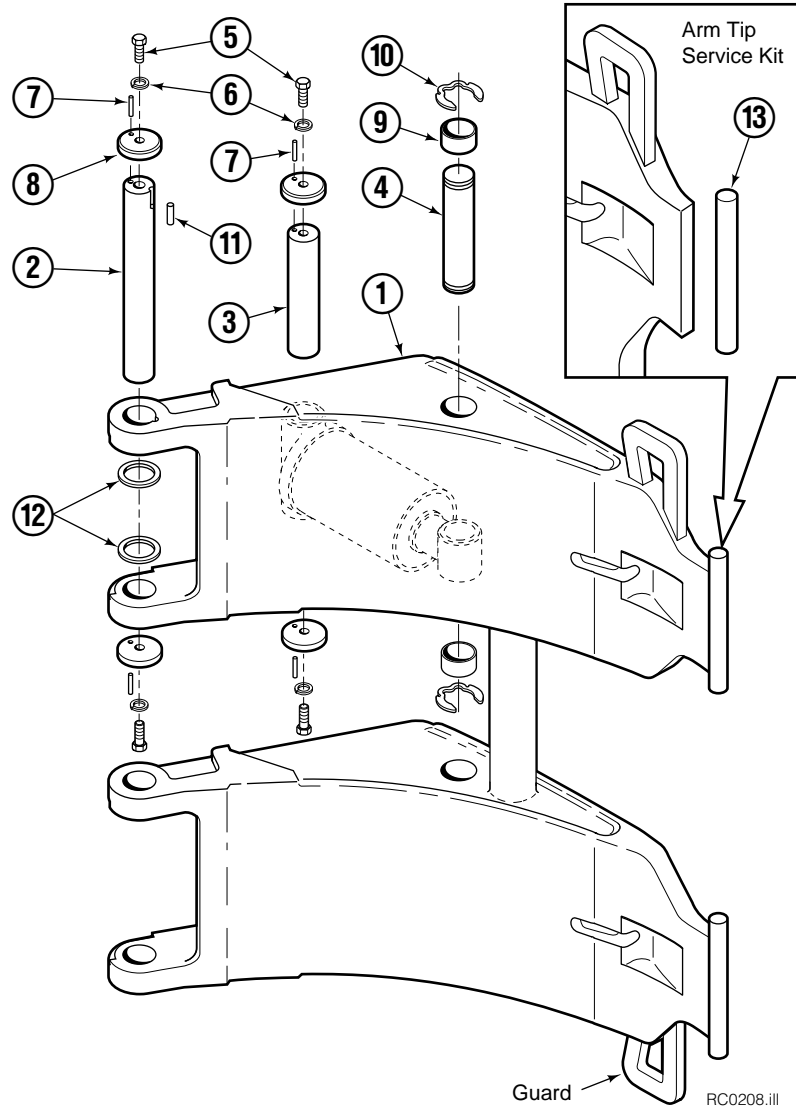

Short Arm

60G			
REF	QTY	51 in. ■	DESCRIPTION
		PART NO.	
		212034	Arm Group w/o Guard
1	1	213316	Arm w/o Guard

■ Maximum roll handling capacity.

Common Parts

REF	QTY	PART NO.	DESCRIPTION	REF	QTY	PART NO.	DESCRIPTION
		212933	Common Parts Group	8	8	209985	Cap
2	2	209982	Arm Pivot Pin	9	4	210080	Bearing
3	2	209983	Cylinder Pivot Pin	10	4	209986	Retaining Ring
4	2	4175-150	Cylinder Rod Pivot Pin	11	2	212382	Dowel Pin, 8x16 mm
5	8	212632	Capscrew, M10x1.5x20	12	16	209941	Shim - .062 in.
6	8	209021	Washer, M10	13	1	212902	Arm Tip Service Kit
7	8	769009	Roll Pin				

Reference: S-4173.