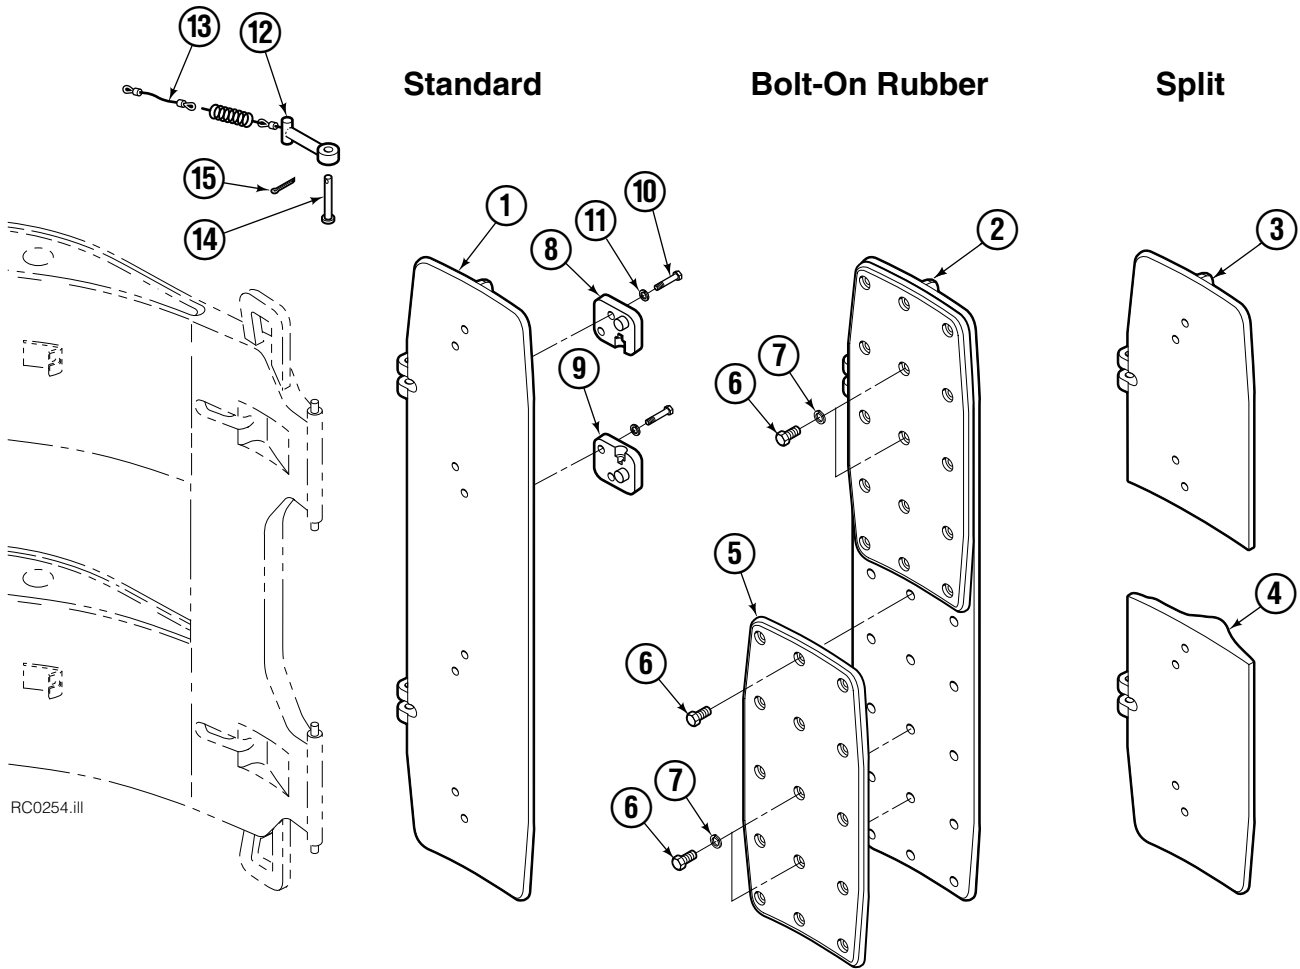

Pad Groups – Long Arm

60G			
REF	QTY	51 in. ■	DESCRIPTION
		PART NO.	
		209876	Standard Pad Group
1	1	209893	Pad, Standard

▲ Driver's view, clamp in horizontal position, Long Arm up.

Common Parts

REF	QTY	PART NO.	DESCRIPTION	REF	QTY	PART NO.	DESCRIPTION
		212934	Common Parts Group – Long Arm		2	4182-40	Cable – 51 in. ■
8	2	211997	Retainer, R.H. ▲	13	2	4182-110	Cable – 60 in. ■
9	2	211998	Retainer, L.H. ▲		2	4182-245	Cable – 72 in. ■
10	8	763021	Capscrew, M12	14	2	674265	Clevis Pin
11	8	681473	Lockwasher, M12	15	2	6525	Cotter Pin
12	2	209916	Link Assembly				

▲ Driver's view, clamp in horizontal position, Long Arm up.

Reference: S-4176, S-4177.