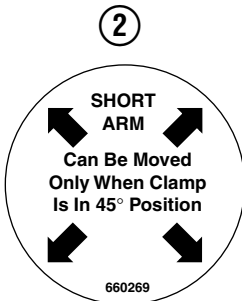

Internet: www.cascorp.com

Decals

60G				
REF	QTY	PART NO.	DESCRIPTION	
1	6	665595	No Hand Hold Decal	
2	1	660269	Short Arm Rotation Position Decal	
3	4	656038	Caution Decal	
4	4	679150	No Step Decal	
5	4	665677	Trapped Pressure Decal	
6	1	679059	Quick-Change Hook Decal	