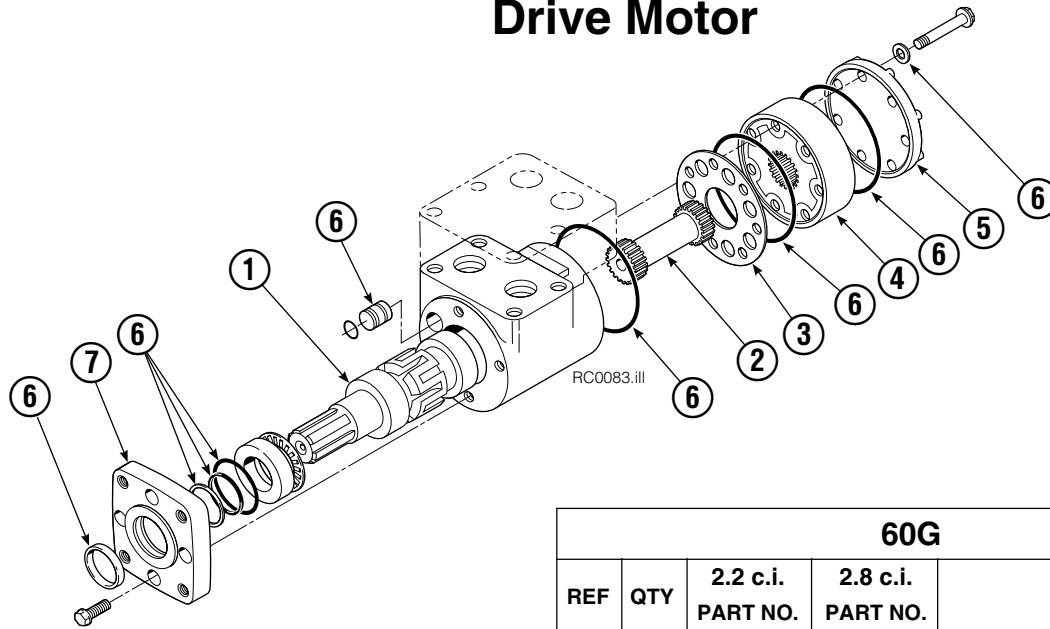

● Quantity as required.

▲ See Drive Motor page for parts breakdown.

Drive Motor

60G				
REF	QTY	2.2 c.i. PART NO.	2.8 c.i. PART NO.	DESCRIPTION
		210139	206392	Drive Motor
1	1	675478	675478	Shaft
2	1	675477	675477	Drive Link
3	1	211528	675479	Spacer Plate
4	1	210137	675480	Geroler/Gerotor Set
5	1	211527	675482	End Cap
6	1	206405	206405	Service Kit ●
7	1	685090	685090	Flange