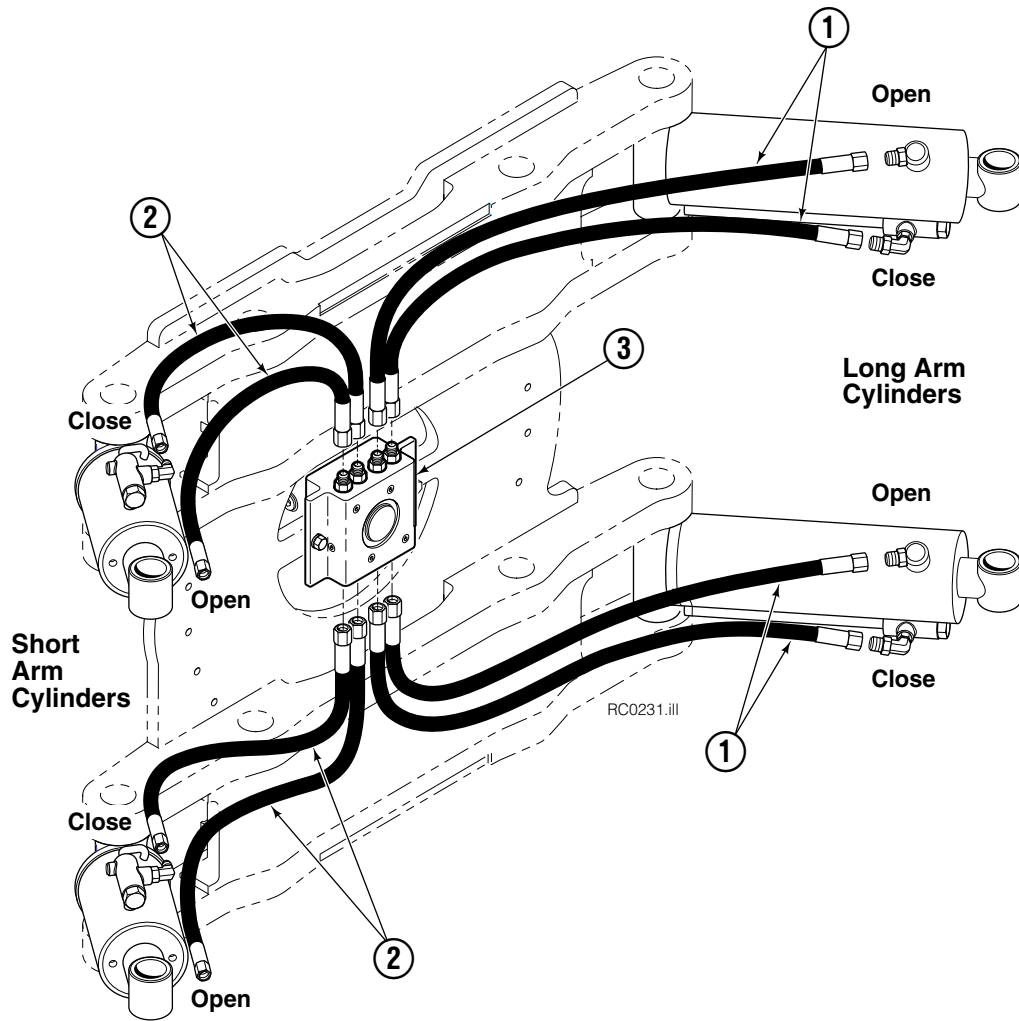

Adjustable Bumper Group

RC0294.ill

60G					
REF	QTY	51 in. ■	60 in. ■	72 in. ■	DESCRIPTION
		PART NO.	PART NO.	PART NO.	
		212820	212822	212823	Adjustable Bumper Group
1	1	213034	213036	213037	Belt
2	2	213038	213040	213041	Elastic Band

■ Maximum roll handling capacity.

Common Parts

REF	QTY	PART NO.	DESCRIPTION	REF	QTY	PART NO.	DESCRIPTION
		213046	Common Parts Group	11	2	213027	Guide
3	4	213024	Pin	12	2	213028	Guide
4	2	213025	Pin	13	●	213029	Shim
5	16	209986	Retaining Ring	14	4	213030	Retainer
6	2	213026	Pin	15	4	213042	Pulley
7	1	213044	Pin	16	6	213045	Bearing
8	2	213031	Roller	17	12	211717	Bearing
9	1	213032	Roller	18	2	213942	Retainer
10	3	213033	Guide				

● As Required.

Reference: S-4596, S-4597.

Hosing Group Positioned Short Arm

60G			
REF	QTY	51 in. ■ PART NO.	DESCRIPTION
		210010	Hose Group
1	4	210018	Hose
2	4	210019	Hose
3	1	▲	Revolving Connection

■ Maximum roll handling capacity.

▲ See Revolving Connection page for part number.

Reference: S-4192, S-4193.

Revolving Connection

60G			
REF	QTY	PART NO.	DESCRIPTION
		222188	Revolving Connection
1	1	222192	Valve Body
2	3	214649	◆ Seal
3	1	222191	Shaft
4	1	7341	◆ Retaining Ring
5	1	222190	End Block
6	2	222189	Bracket
7	2	564448	◆ O-Ring
8	2	766123	Capscrew, M8 x 50
9	4	604511	Fitting, 6-6
10	4	611302	Fitting, 6-6
11	4	681238	Lockwasher, M10
12	1	211909	End Block Retainer
13	3	215480	Capscrew, M10 x 25
14	1	209021	Washer, M10
15	1	212725	Spacer
16	2	602580	Fitting, 8
17	2	212632	Capscrew, M10 x 20
18	1	3138	◆ Retaining Ring