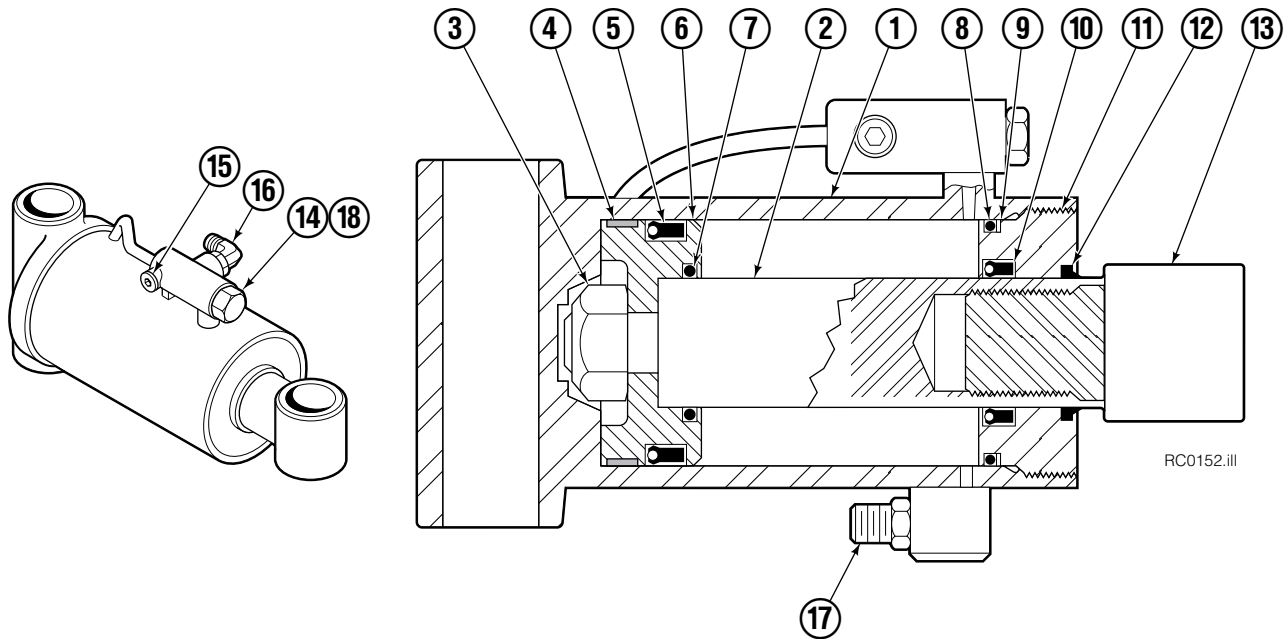

Cylinders

60G				
REF	QTY	Short Arm	Long Arm	DESCRIPTION
		51 in. ■	51 in. ■	
		PART NO.	PART NO.	
		210125	210129	Cylinder Assembly
1	1	4195-175	4195-350	Shell
2	1	4130-159	4130-340	Rod

■ Maximum roll handling capacity.

Common Parts

REF	QTY	PART NO.	DESCRIPTION	REF	QTY	PART NO.	DESCRIPTION
3	1	560997	Nut	12	1	564443	Wiper ▲
4	1	211295	Wear Ring ▲	13	1	209764	Rod Eye
5	1	564902	Seal ▲	14	1	659058	Check Valve
6	1	211292	Piston	15	1	609234	Fitting, 4
7	1	210087	O-Ring ▲	16	1	601676	Fitting, 6-6
8	1	564445	O-Ring ▲	17	1	604511	Fitting, 6-6
9	1	564446	Back-Up Ring ▲	18	1	667516	Check Valve Service Kit
10	1	564442	Seal ▲			210133	Cylinder Service Kit
11	1	209763	Retainer				

▲ Included In Service Kit 210133.

Reference: S-4454, S-4460.