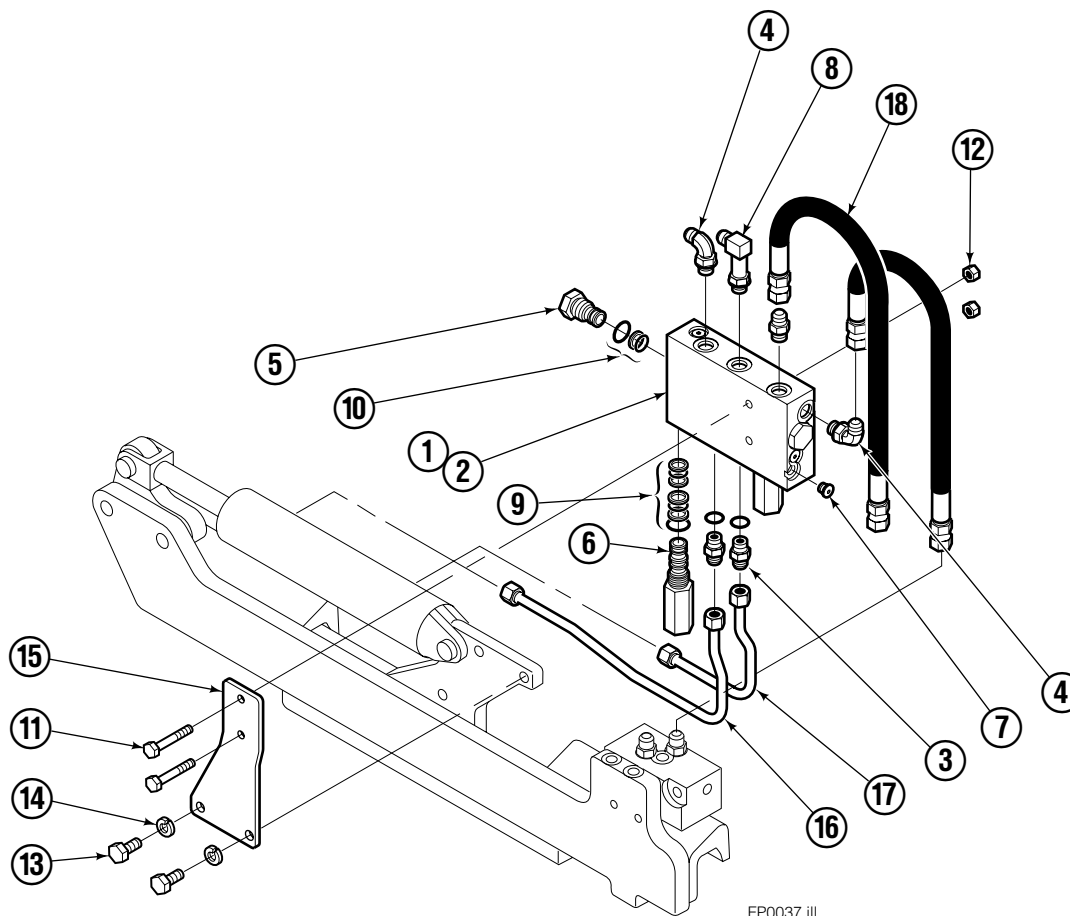

■ Carriage width.

● Included in Service Kit 684827.

Reference: 2-6140, 2-6141.

Right Hand Cylinder

FP0028.iii

55F			
REF	QTY	PART NO.	DESCRIPTION
		583952	Cylinder Assembly – 41" ■
1	1	564177	Shell – 41" ■
2	1	564185	Rod – 41" ■
3	1	685664	Retainer
4	1	685665	Piston
5	1	564193	● Rod End
6	1	5718	● Nut
7	1	636850	● Rod Wiper
8	1	646540	● Rod Seal
9	1	2718	● O-Ring
10	1	615122	● Back-up Ring
11	1	2710	● O-Ring
12	1	663728	● Piston Seal
13	1	563462	Piston Nut
14	1	563916	Retaining Ring
15	1	3137	Snap Ring
		684827	Service Kit

■ Carriage width.

● Included in Service Kit 684827.

Reference: S-6138, S-6139.

Flow Divider Group

FP0035.iii

55F			
REF	QTY	PART NO.	DESCRIPTION
		206921	Flow Divider Group
1	1	206919	Valve ■
2	1	206918	Valve Body
3	1	207301	Cartridge-Combiner
4	2	663694	Fitting, 3
5	2	617915	Fitting, 4-4
6	1	617917	Fitting, 4-4
7	1	679992	Service Kit
8	3	685105	Capscrew
9	3	678993	Lockwasher
10	2	207300	O-Ring
11	6	617915	Fitting, 4-4
12	2	617641	Fitting, 4-4
13	2	609234	Fitting, 4-4
14	1	617916	Fitting, 4-4

■ Includes items 1 through 7.

Sequence Valve Group

FP0037.ill

55F			
REF	QTY	PART NO.	DESCRIPTION
		207307	Sequence Valve Group
1	1	207305	Sequence Valve ■
2	1	207306	Valve Body
3	3	604511	Fitting, 6-6
4	2	601676	Fitting, 6-6
5	2	205134	Cartridge – Check Valve
6	2	686503	Cartridge – Sequence Valve
7	5	663694	Fitting, 3
8	1	207304	Fitting, 6-6
9	2	679991	Service Kit
10	2	682170	Service Kit
11	2	768528	Capscrew, M8x1,25x55-8.8
12	2	786881	Lock Nut
13	2	681370	Capscrew
14	2	681238	Lockwasher
15	1	207308	Bracket
16	1	207309	Tube
17	1	207310	Tube
18	2	208609	Hose

■ Includes items 1 through 9.

Backrest

55F			
REF	QTY	PART NO.	DESCRIPTION
1	1	207131	Backrest-41"x48" ■
2	4	684586	Lockwasher
3	4	200173	Capscrew

■ Width by Height.
Ref: 3S-3979.

Do you have questions you need answered right now? Call your nearest Cascade Parts Department. Visit us online at www.cascorp.com