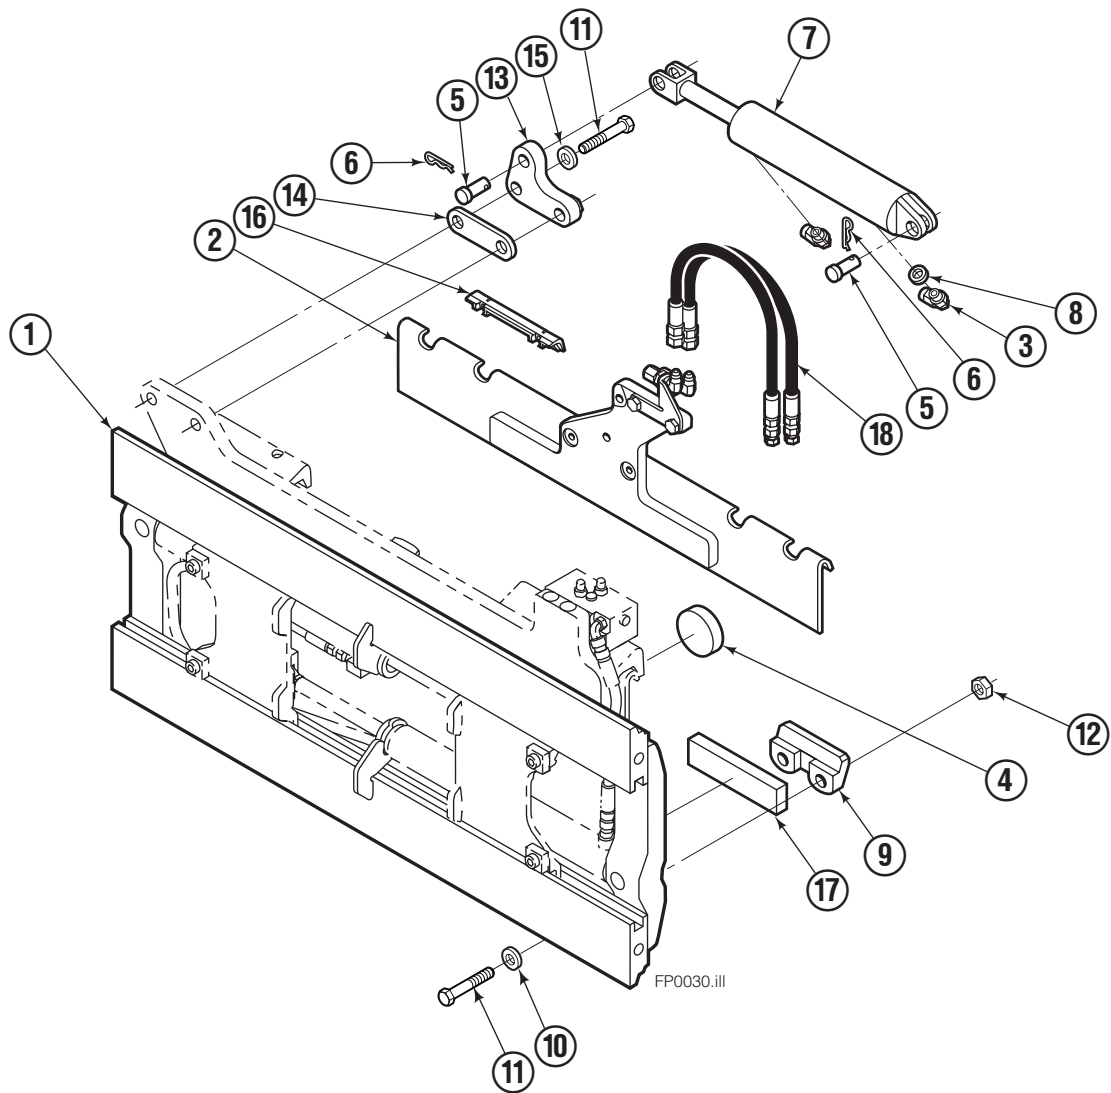

Safety Decals

Mounting Group Sideshifting

Reference:
BC-101
SK-5981
2S-3988

55F							
REF	QTY	PART NO.	DESCRIPTION	REF	QTY	PART NO.	DESCRIPTION
	●	377245	Sideshifting Mounting-41" ■	10	4	667225	Washer
1	1	397075	Frame-41" ■	11	6	766154	Capscrew, M16x2,0x40-8.8
2	1	377025	Anchor Bracket-41" ■	12	4	678990	Nut
3	2	601676	Fitting, 6-6	13	1	206909	Lug
4	1	—	Center Bearing-49" only	14	1	206910	Spacer
5	2	678525	Clevis Pin	15	2	684355	Lockwasher
6	2	672726	Hairpin Cotter	16	2	204187	Upper Bearing
7	1	675548	Cylinder Assembly ◆	17	2	207209	Lower Bearing
8	1	675550	Washer (orifice .085)	18	2	207578	Hose
9	2	204186	Lower Hook				

- Carriage width.
- Includes items 2 through 17.
- ◆ See Cylinder page for parts breakdown.

Sideshift Cylinder ITA Class III

FP0126.ill

55E			
REF	QTY	PART NO.	DESCRIPTION
		675548	Cylinder Assembly
1	1	553857	Nut
2	1	662452	■ Seal
3	1	553501	Piston
4	1	636851	■ Wiper
5	1	638247	■ Back-up Ring
6	1	675550	Washer (orifice .085 in.)
7	1	675549	Shell
8	1	553449	Rod
9	1	2785	■ O-Ring
10	1	615128	■ Back-up Ring
11	1	553500	Retainer
12	1	553856	Retaining Ring
13	1	7202	Snap Ring
14	1	641835	■ Seal
		553861	Service Kit

■ Included in Service Kit 553861.

Hydraulic/Fork Group

55F							
REF	QTY	PART NO.	DESCRIPTION	REF	QTY	PART NO.	DESCRIPTION
	●	375335	Hydraulic Group-41" ■	13	2	763169	Capscrew
	□	206912	Fork Group	14	2	680217	Lockwasher
1	1	583944	Cylinder Assembly L. H. ◆	15	8	206924	Capscrew
2	1	583952	Cylinder Assembly R. H. ▼	16	2	206925	Pin
3	1	375369	Hose	17	4	207552	Block
4	1	207568	Hose	18	2	206916	Grommet
5	1	207565	Hose	19	2	206926	Clevis Pin
6	1	207569	Hose	20	2	207210	Hairpin Cotter
7	2	207208	Fork Carrier	21	2	768551	Capscrew
8	2	206914	Lug	22	2	7403	Grease Fitting
9	4	206915	Bearing	23	1	768753	Setscrew
10	4	206922	Capscrew	24	1	207211	Jam Nut
11	4	678991	Lockwasher	25	1	200008	Cable Tie
12	2	206923	Eyebolt	26	6	617915	Fitting, 4-4