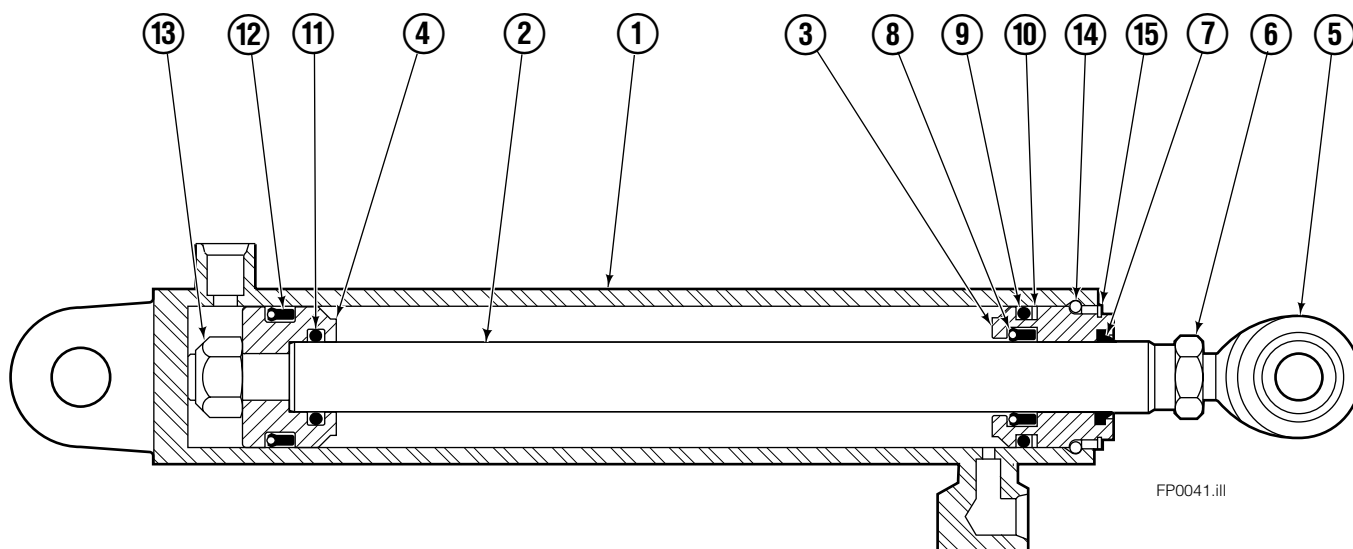

Left Hand Cylinder

55F			
REF	QTY	PART NO.	DESCRIPTION
		583944	Cylinder Assembly – 41" ■
1	1	564169	Shell – 41" ■
2	1	564185	Rod – 41" ■
3	1	685664	Retainer
4	1	685665	Piston
5	1	564193	● Rod End
6	1	5718	● Nut
7	1	636850	● Rod Wiper
8	1	646540	● Rod Seal
9	1	2718	● O-Ring
10	1	615122	● Back-up Ring
11	1	2710	● O-Ring
12	1	663728	● Piston Seal
13	1	563462	Piston Nut
14	1	563916	Retaining Ring
15	1	3137	Snap Ring
		684827	Service Kit

■ Carriage width.

● Included in Service Kit 684827.

Reference: 2-6140, 2-6141.