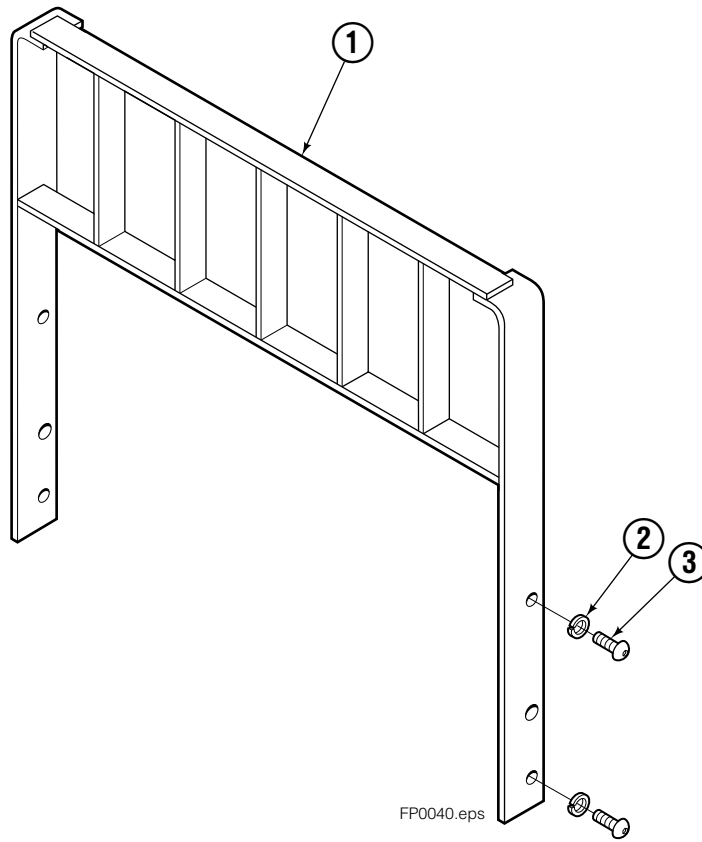

■ Includes items 1 through 9.

Backrest

55F			
REF	QTY	PART NO.	DESCRIPTION
1	1	207131	Backrest-41"x48" ■
2	4	684586	Lockwasher
3	4	200173	Capscrew

■ Width by Height.
Ref: 3S-3979.

Do you have questions you need answered right now? Call your nearest Cascade Parts Department. Visit us online at www.cascorp.com