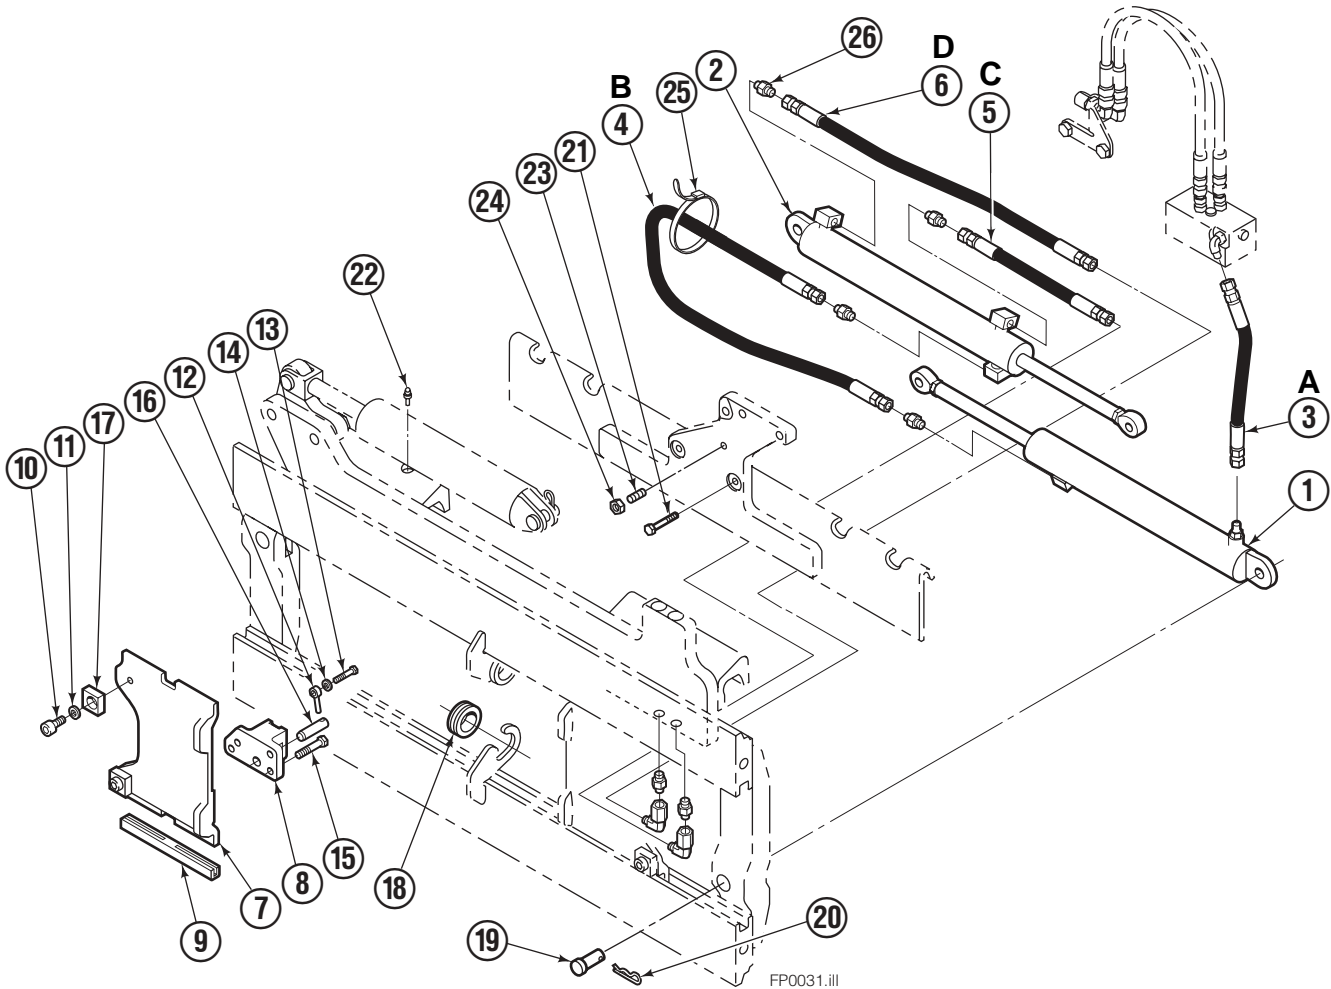

Safety Decals

Mounting Group Sideshifting

Reference:
BC-101
SK-5981
2S-3988

55F							
REF	QTY	PART NO.	DESCRIPTION	REF	QTY	PART NO.	DESCRIPTION
	●	377245	Sideshifting Mounting-41" ■	10	4	667225	Washer
1	1	397075	Frame-41" ■	11	6	766154	Capscrew, M16x2,0x40-8.8
2	1	377025	Anchor Bracket-41" ■	12	4	678990	Nut
3	2	601676	Fitting, 6-6	13	1	206909	Lug
4	1	—	Center Bearing-49" only	14	1	206910	Spacer
5	2	678525	Clevis Pin	15	2	684355	Lockwasher
6	2	672726	Hairpin Cotter	16	2	204187	Upper Bearing
7	1	675548	Cylinder Assembly ◆	17	2	207209	Lower Bearing
8	1	675550	Washer (orifice .085)	18	2	207578	Hose
9	2	204186	Lower Hook				

- Carriage width.
- Includes items 2 through 17.
- ◆ See Cylinder page for parts breakdown.

Sideshift Cylinder ITA Class III

FP0126.ill

55E			
REF	QTY	PART NO.	DESCRIPTION
		675548	Cylinder Assembly
1	1	553857	Nut
2	1	662452	■ Seal
3	1	553501	Piston
4	1	636851	■ Wiper
5	1	638247	■ Back-up Ring
6	1	675550	Washer (orifice .085 in.)
7	1	675549	Shell
8	1	553449	Rod
9	1	2785	■ O-Ring
10	1	615128	■ Back-up Ring
11	1	553500	Retainer
12	1	553856	Retaining Ring
13	1	7202	Snap Ring
14	1	641835	■ Seal
		553861	Service Kit

■ Included in Service Kit 553861.

Hydraulic/Fork Group

55F							
REF	QTY	PART NO.	DESCRIPTION	REF	QTY	PART NO.	DESCRIPTION
	●	375335	Hydraulic Group-41" ■	13	2	763169	Capscrew
	□	206912	Fork Group	14	2	680217	Lockwasher
1	1	583944	Cylinder Assembly L. H. ◆	15	8	206924	Capscrew
2	1	583952	Cylinder Assembly R. H. ▼	16	2	206925	Pin
3	1	375369	Hose	17	4	207552	Block
4	1	207568	Hose	18	2	206916	Grommet
5	1	207565	Hose	19	2	206926	Clevis Pin
6	1	207569	Hose	20	2	207210	Hairpin Cotter
7	2	207208	Fork Carrier	21	2	768551	Capscrew
8	2	206914	Lug	22	2	7403	Grease Fitting
9	4	206915	Bearing	23	1	768753	Setscrew
10	4	206922	Capscrew	24	1	207211	Jam Nut
11	4	678991	Lockwasher	25	1	200008	Cable Tie
12	2	206923	Eyebolt	26	6	617915	Fitting, 4-4