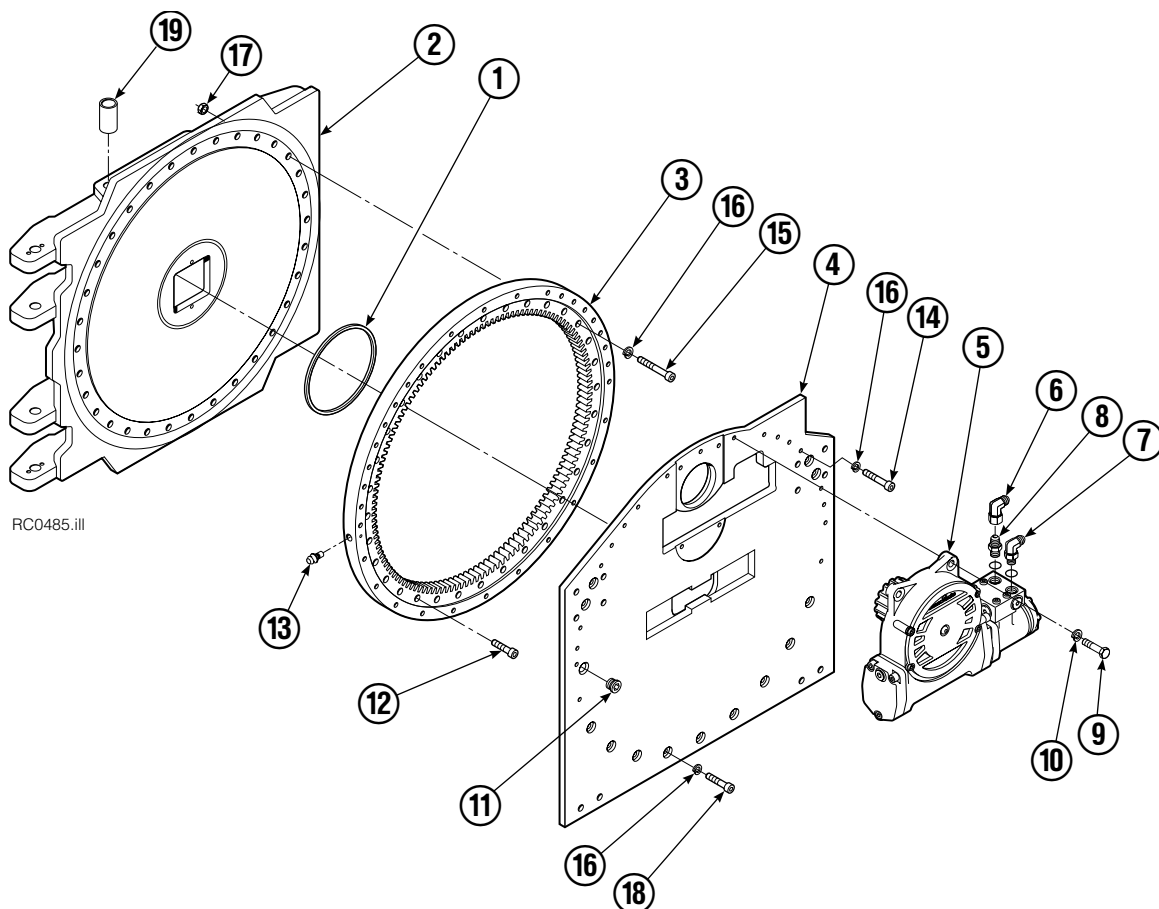

Internet: www.cascorp.com

Safety Decals

RC0636.ill

Roll Clamp Safety Decals			
REF	QTY	PART NO.	DESCRIPTION
1	6	665595	No Hand Hold Decal
2	3	660269	Short Arm Rotation Position Decal
3	4	656038	Caution Decal
4	4	679150	No Step Decal
5	4	665677	Trapped Pressure Decal
6	1	679059	Quick-Change Hook Decal

Frame Group

RC0485.iii

90F			
REF	QTY	PART NO.	DESCRIPTION
		214490	Frame Group
1	1	670931	Seal
2	1	214491	Faceplate
3	1	214481	Bearing Assembly
4	1	214484	Baseplate
5	1	675639	Drive Group ▲
6	1	605761	Fitting, 8-8
7	1	601250	Fitting, 8-8
8	1	601377	Fitting, 8-8
9	4	763021	Capscrew, M12 x 30
10	4	6290	Lockwasher, 1/2
11	1	664071	Plug
12	22	753221	Capscrew, M12 x 50
13	1	7401	Grease Fitting
14	19	213633	Capscrew, M12 x 55
15	10	768831	Capscrew, M12 x 70
16	42	681473	Washer, M12
17	10	763025	Nut, M12
18	13	206174	Capscrew, M12 x 45
19	8	675007	Bushing