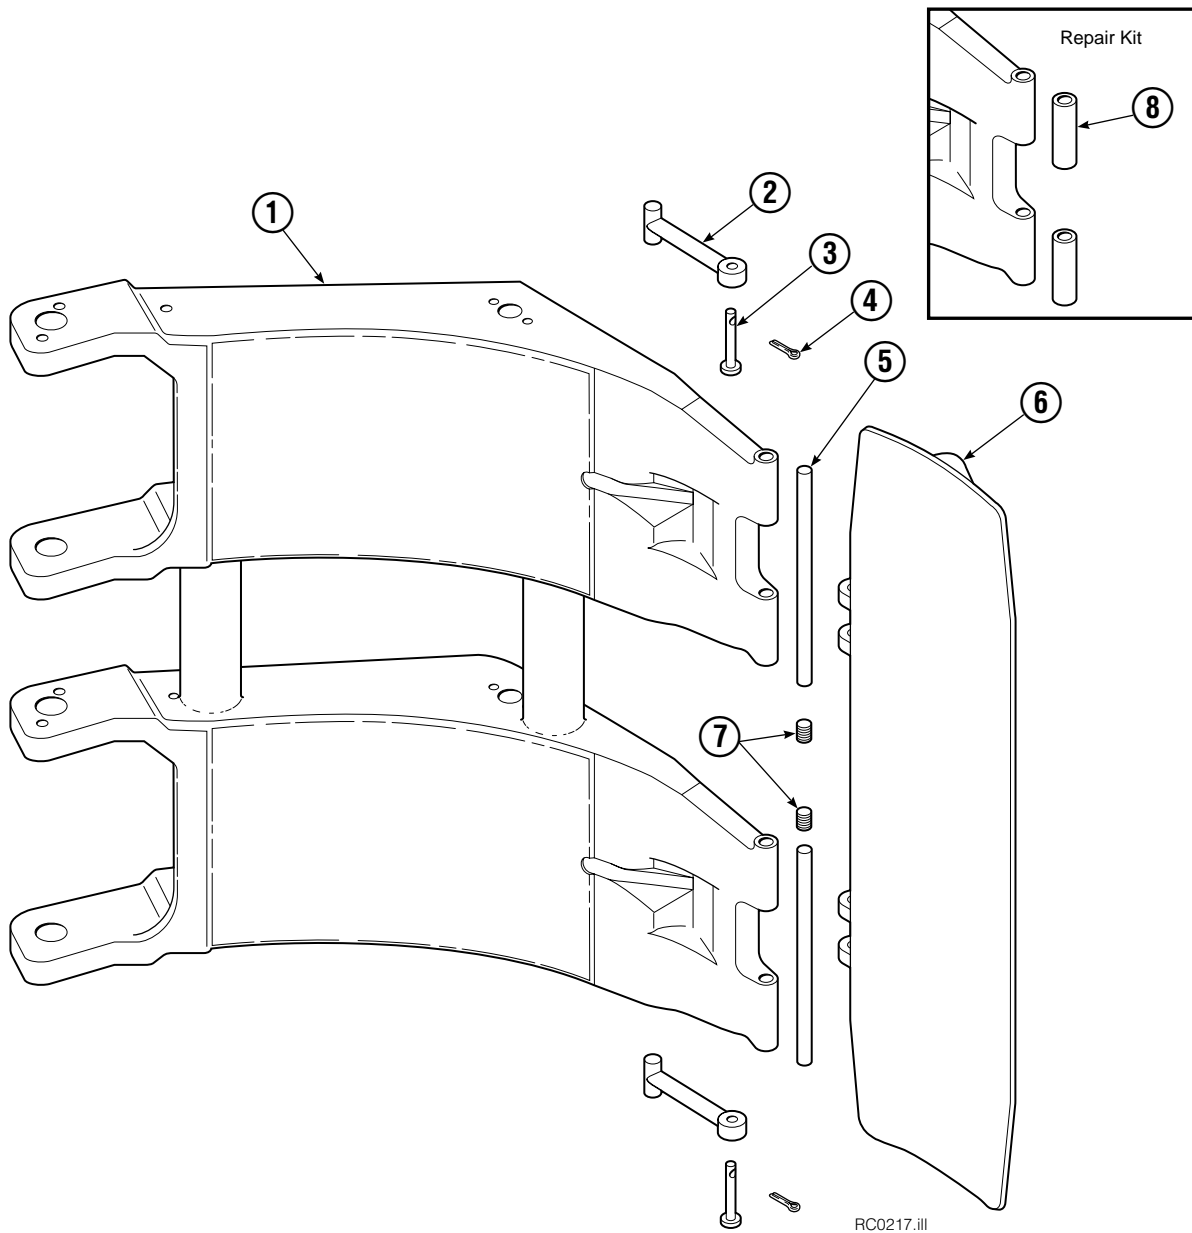

▲ See Revolving Connection page for parts breakdown.

Reference: Common Parts Group 208783, SK-6020.

Revolving Connection Positioned Short Arm

90F			
REF	QTY	PART NO.	DESCRIPTION
		222681	Revolving Connection
1	4	604511	Fitting, 6-6
2	4	611302	Fitting, 6-6
3	1	3138	Snap Ring
4	1	7341	Snap Ring
5	2	564448	O-Ring
6	2	222675	Bracket
7	2	681238	Lockwasher, M10
8	2	212632	Capscrew, M10 x 20
9	1	222671	Body
10	2	605743	Fitting Adapter
11	3	214649	Seal
12	1	222674	Shaft
13	1	222684	End Block
14	2	768798	Capscrew, M8 x 45
		222694	Service Kit

♦ Included in Service Kit 555725.

Reference: S-5313, S-5314.

Long Arm Cylinder

REF	QTY	PART NO.	DESCRIPTION
		580171	Cylinder Assembly
1	1	674843	Bearing
2	1	560997	Nut
◆3	1	660769	Bearing
◆4	1	662462	Seal
◆5	2	638295	Back-Up Ring
6	2	604511	Fitting, 6-6
7	1	556852	Fitting, 4
8	1	557212	Check Valve
◆9	1	2801	O-Ring
◆10	1	583977	Back-Up Ring
◆11	1	554598	Seal
◆12	1	628047	Wiper
13	1	557405	Rod
14	1	555724	Retainer
15	1	557389	Piston
◆16	1	2722	O-Ring
17	1	558353	Shell
18	1	667516	Check Valve Service Kit
19	1	—	Spacer
20	1	—	Spacer
21	2	675006	Bearing
22	1	669243	Seal Loader
		555725	Service Kit

◆ Included in Service Kit 555725.

Reference: S-5320, S-5321.

Short Arm

90F			
REF	QTY	PART NO.	DESCRIPTION
		206684	Arm Assembly
1	1	206675	Arm
2	2	674994	Link
3	2	682978	Clevis Pin
4	2	6525	Cotter Pin
5	2	674993	Pin
6	1	674962	Contact Pad
7	2	689900	Plug
8	1	676810	Arm Tip Repair Kit