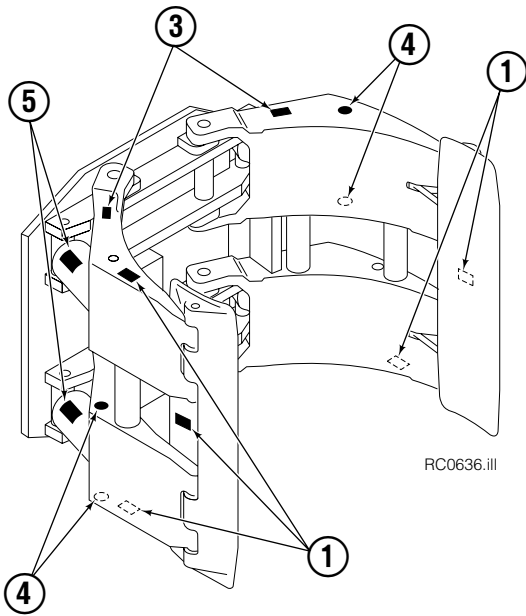

Internet: www.cascorp.com

Safety Decals

RC0636.ill

Roll Clamp Safety Decals			
REF	QTY	PART NO.	DESCRIPTION
1	6	665595	No Hand Hold Decal
2	3	660269	Short Arm Rotation Position Decal
3	4	656038	Caution Decal
4	4	679150	No Step Decal
5	4	665677	Trapped Pressure Decal
6	1	679059	Quick-Change Hook Decal

Frame Group

RC0485.iii

90F			
REF	QTY	PART NO.	DESCRIPTION
		214490	Frame Group
1	1	670931	Seal
2	1	214491	Faceplate
3	1	214481	Bearing Assembly
4	1	214484	Baseplate
5	1	675639	Drive Group ▲
6	1	605761	Fitting, 8-8
7	1	601250	Fitting, 8-8
8	1	601377	Fitting, 8-8
9	4	763021	Capscrew, M12 x 30
10	4	6290	Lockwasher, 1/2
11	1	664071	Plug
12	22	753221	Capscrew, M12 x 50
13	1	7401	Grease Fitting
14	19	213633	Capscrew, M12 x 55
15	10	768831	Capscrew, M12 x 70
16	42	681473	Washer, M12
17	10	763025	Nut, M12
18	13	206174	Capscrew, M12 x 45
19	8	675007	Bushing