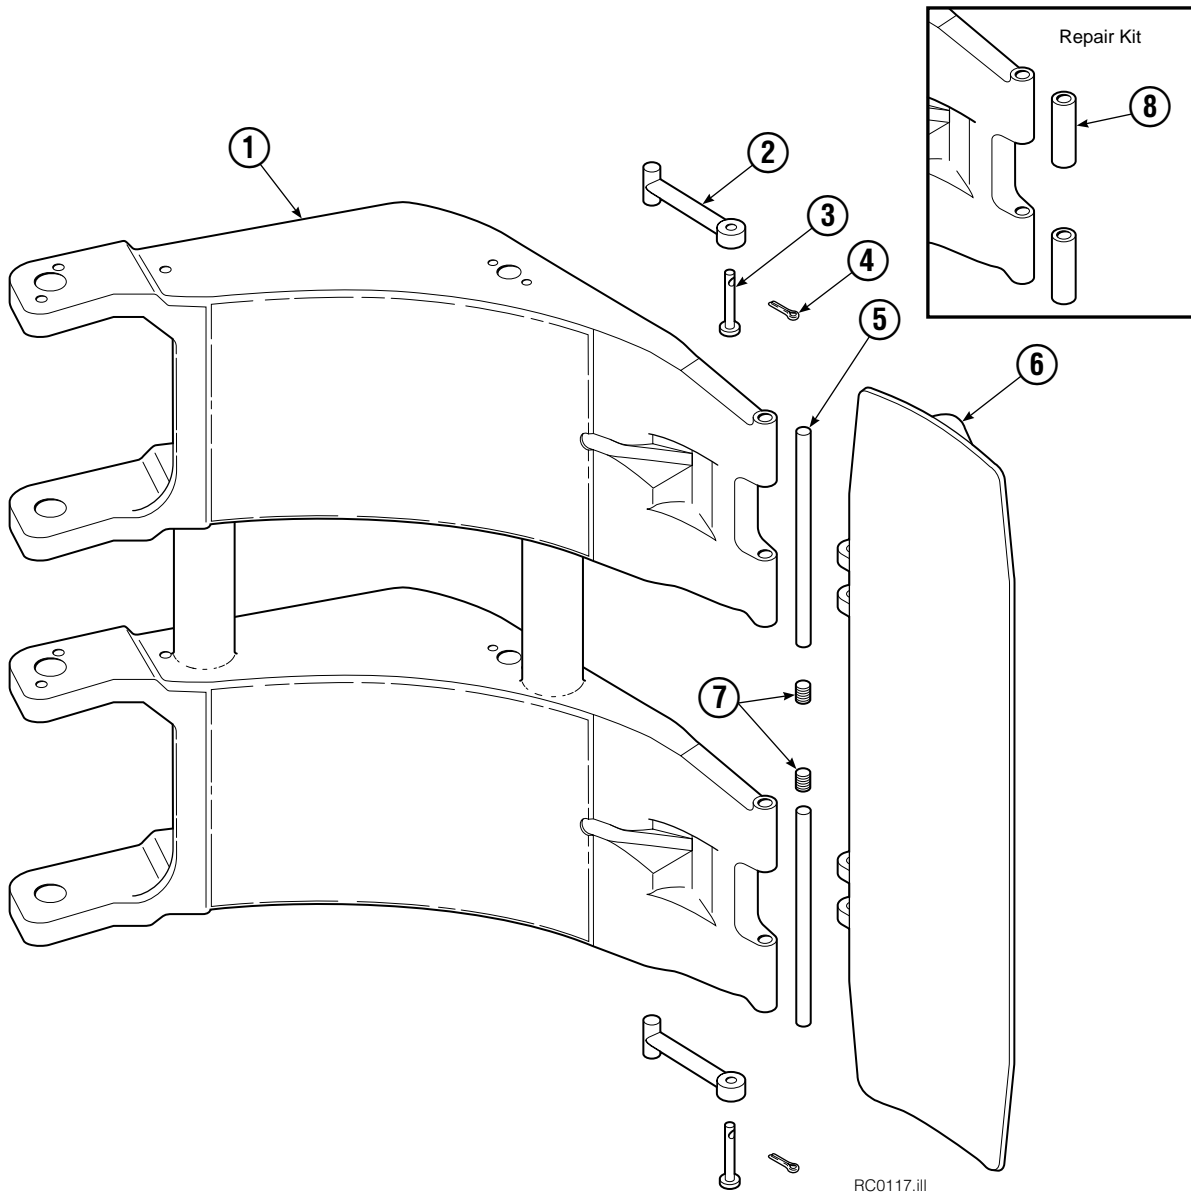

▲ See Revolving Connection page for parts breakdown.

Reference: Common Parts Group 208783, SK-6020.

Revolving Connection Positioned Short Arm

90F			
REF	QTY	PART NO.	DESCRIPTION
		222681	Revolving Connection
1	4	604511	Fitting, 6-6
2	4	611302	Fitting, 6-6
3	1	3138	Snap Ring
4	1	7341	Snap Ring
5	2	564448	O-Ring
6	2	222675	Bracket
7	2	681238	Lockwasher, M10
8	2	212632	Capscrew, M10 x 20
9	1	222671	Body
10	2	605743	Fitting Adapter
11	3	214649	Seal
12	1	222674	Shaft
13	1	222684	End Block
14	2	768798	Capscrew, M8 x 45
		222694	Service Kit

◆ Included in Service Kit 555725.

Reference: S-5320, S-5321.

Short Arm

90F			
REF	QTY	PART NO.	DESCRIPTION
		206684	Arm Assembly
1	1	206675	Arm
2	2	674994	Link
3	2	682978	Clevis Pin
4	2	6525	Cotter Pin
5	2	674993	Pin
6	1	674962	Contact Pad
7	2	689900	Plug
8	1	676810	Arm Tip Repair Kit

Long Arm

RC0117.ill

90F			
REF	QTY	PART NO.	DESCRIPTION
		206685	Arm Assembly
1	1	206674	Arm
2	2	674994	Link
3	2	682978	Clevis Pin
4	2	6525	Cotter Pin
5	2	674993	Pin
6	1	674962	Contact Pad
7	2	689900	Plug
8	1	676810	Arm Tip Repair Kit