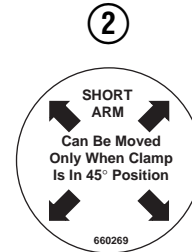

Internet: www.cascorp.com

Safety Decals

RC0636.ill

Roll Clamp Safety Decals			
REF	QTY	PART NO.	DESCRIPTION
1	6	665595	No Hand Hold Decal
2	3	660269	Short Arm Rotation Position Decal
3	4	656038	Caution Decal
4	4	679150	No Step Decal
5	4	665677	Trapped Pressure Decal
6	1	679059	Quick-Change Hook Decal