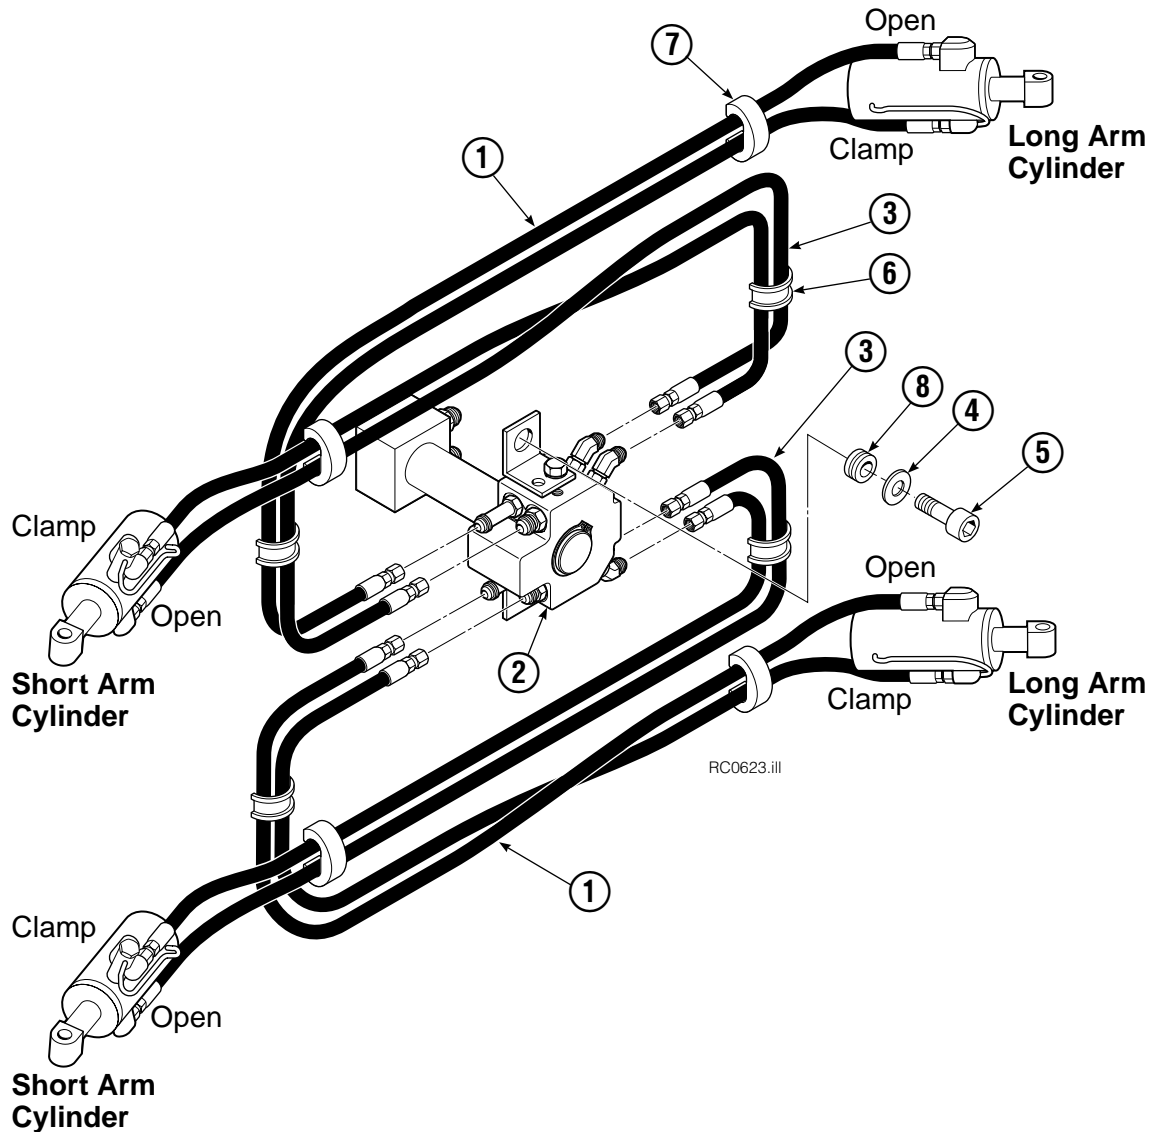

Check Valve

REF	QTY	PART NO.	DESCRIPTION
		670549	Check Valve Assembly
1	2	609453	Fitting, 10
2	2	670552	Spring
3	2	670551	Guide
4	2	7020	Ball
5	2	602580	Fitting, 8
6	2	673989	Spring
7	1	670550	Body
8	1	670553	Spool

Common Components

RC0126.iii

90F			
REF	QTY	PART NO.	DESCRIPTION
		206686	Components Group
1	8	660200	Shim
2	24	768809	Capscrew, M8 x 16-8.8
3	8	206589	Retainer
4	8	680651	Pin
5	8	673385	Drive Pin
6	4	206591	Retainer
7	4	675022	Pin
8	4	681673	Spacer
9	16	673379	Shim
10	4	675086	Drive Pin

Reference: SK-5314, SK-5315.

Hosing Group Positioned Short arm

90F			
REF	QTY	PART NO.	DESCRIPTION
		681280	Hosing Group
1	4	214567	Hose, 65 in.
2	1	222681	Revolving Connection ▲
3	4	214565	Hose, 58.75 in.
4	2	209019	Washer
5	2	212088	Shoulder Bolt
6	4	680114	Insert
7	4	673417	Segment
8	2	208764	Grommet

▲ See Revolving Connection page for parts breakdown.

Reference: Common Parts Group 208783, SK-6020.

Revolving Connection Positioned Short Arm

90F			
REF	QTY	PART NO.	DESCRIPTION
		222681	Revolving Connection
1	4	604511	Fitting, 6-6
2	4	611302	Fitting, 6-6
3	1	3138	Snap Ring
4	1	7341	Snap Ring
5	2	564448	O-Ring
6	2	222675	Bracket
7	2	681238	Lockwasher, M10
8	2	212632	Capscrew, M10 x 20
9	1	222671	Body
10	2	605743	Fitting Adapter
11	3	214649	Seal
12	1	222674	Shaft
13	1	222684	End Block
14	2	768798	Capscrew, M8 x 45
		222694	Service Kit