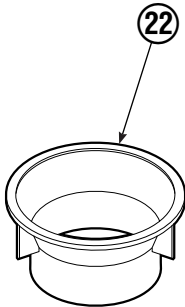

▲ See Revolving Connection page for parts breakdown.

Reference: Common Parts Group 208783, SK-6020.

Revolving Connection Positioned Short Arm

90F			
REF	QTY	PART NO.	DESCRIPTION
		222681	Revolving Connection
1	4	604511	Fitting, 6-6
2	4	611302	Fitting, 6-6
3	1	3138	Snap Ring
4	1	7341	Snap Ring
5	2	564448	O-Ring
6	2	222675	Bracket
7	2	681238	Lockwasher, M10
8	2	212632	Capscrew, M10 x 20
9	1	222671	Body
10	2	605743	Fitting Adapter
11	3	214649	Seal
12	1	222674	Shaft
13	1	222684	End Block
14	2	768798	Capscrew, M8 x 45
		222694	Service Kit

Short Arm Cylinder

REF	QTY	PART NO.	DESCRIPTION
		557363	Cylinder Assembly
1	3	674843	Bearing
2	1	560997	Nut
3	1	674843	Bearing ♦
4	1	662462	Seal ♦
5	2	638295	Back-Up Ring ♦
6	2	604511	Fitting, 6-6
7	1	556852	Fitting, 4
8	1	557212	Check Valve
9	1	2801	O-Ring ♦
10	1	562731	Back-Up Ring ♦
11	1	554598	Seal ♦
12	1	628047	Wiper ♦
13	1	555393	Rod
14	1	555724	Retainer
15	1	557389	Piston
16	1	2722	O-Ring ♦
17	1	555741	Shell
18	1	667516	Check Valve Service Kit
19	1	-	Spacer
20	1	669243	Seal Loader
		555725	Service Kit

♦ Included in Service Kit 555725.

Reference: S-5313, S-5314.

Long Arm Cylinder

REF	QTY	PART NO.	DESCRIPTION
		580171	Cylinder Assembly
1	1	674843	Bearing
2	1	560997	Nut
◆3	1	660769	Bearing
◆4	1	662462	Seal
◆5	2	638295	Back-Up Ring
6	2	604511	Fitting, 6-6
7	1	556852	Fitting, 4
8	1	557212	Check Valve
◆9	1	2801	O-Ring
◆10	1	583977	Back-Up Ring
◆11	1	554598	Seal
◆12	1	628047	Wiper
13	1	557405	Rod
14	1	555724	Retainer
15	1	557389	Piston
◆16	1	2722	O-Ring
17	1	558353	Shell
18	1	667516	Check Valve Service Kit
19	1	—	Spacer
20	1	—	Spacer
21	2	675006	Bearing
22	1	669243	Seal Loader
		555725	Service Kit