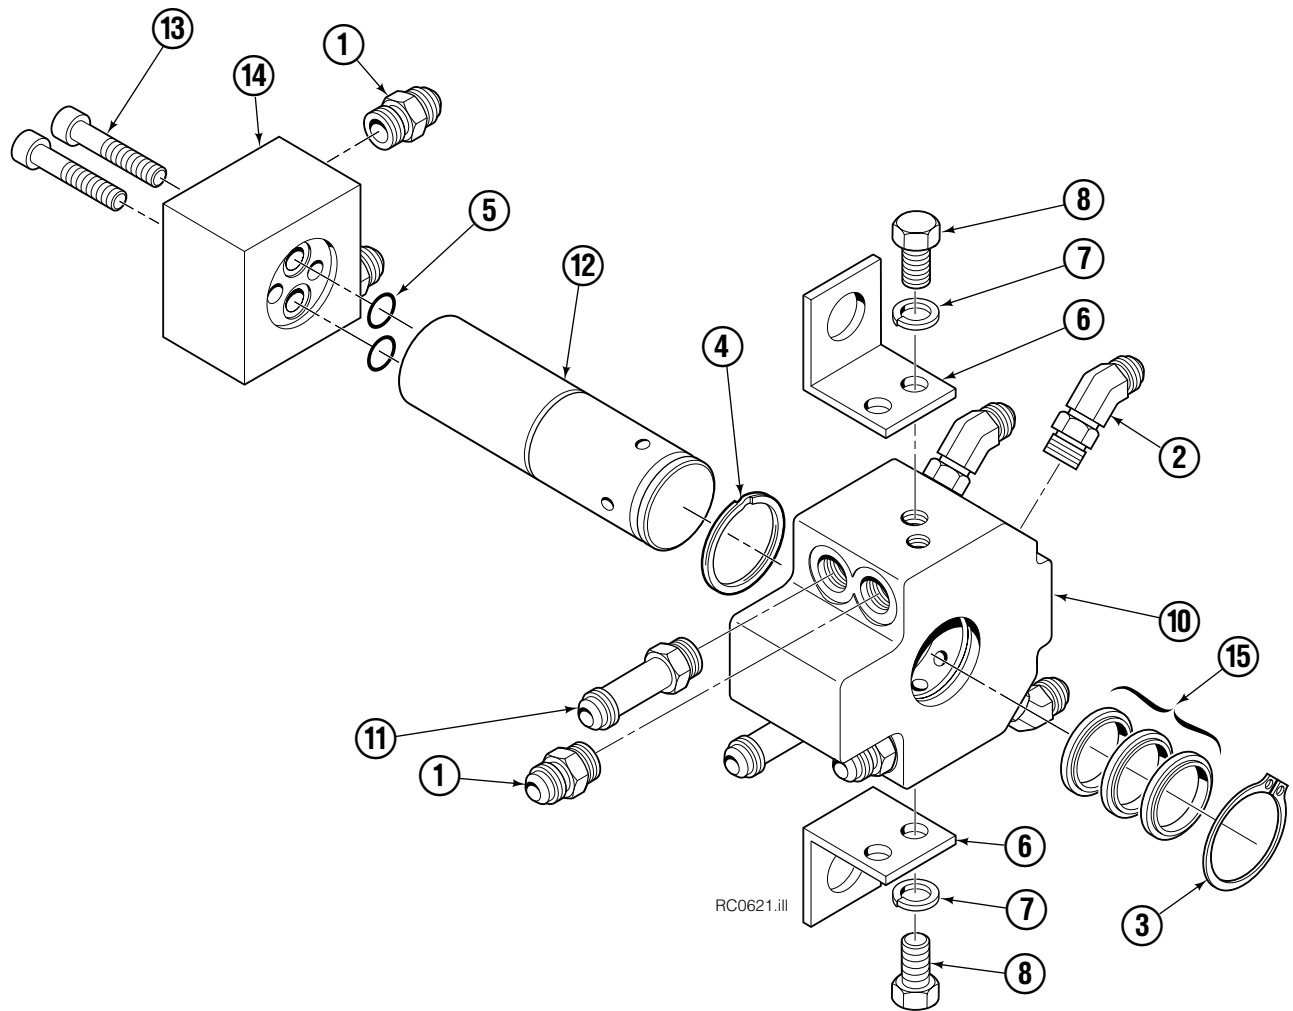

Reference: SK-5314, SK-5315.

Hosing Group Positioned Short arm

90F			
REF	QTY	PART NO.	DESCRIPTION
		681280	Hosing Group
1	4	214567	Hose, 65 in.
2	1	222681	Revolving Connection ▲
3	4	214565	Hose, 58.75 in.
4	2	209019	Washer
5	2	212088	Shoulder Bolt
6	4	680114	Insert
7	4	673417	Segment
8	2	208764	Grommet

▲ See Revolving Connection page for parts breakdown.

Reference: Common Parts Group 208783, SK-6020.

Revolving Connection Positioned Short Arm

90F			
REF	QTY	PART NO.	DESCRIPTION
		222681	Revolving Connection
1	4	604511	Fitting, 6-6
2	4	611302	Fitting, 6-6
3	1	3138	Snap Ring
4	1	7341	Snap Ring
5	2	564448	O-Ring
6	2	222675	Bracket
7	2	681238	Lockwasher, M10
8	2	212632	Capscrew, M10 x 20
9	1	222671	Body
10	2	605743	Fitting Adapter
11	3	214649	Seal
12	1	222674	Shaft
13	1	222684	End Block
14	2	768798	Capscrew, M8 x 45
		222694	Service Kit

Short Arm Cylinder

REF	QTY	PART NO.	DESCRIPTION
		557363	Cylinder Assembly
1	3	674843	Bearing
2	1	560997	Nut
3	1	674843	Bearing ♦
4	1	662462	Seal ♦
5	2	638295	Back-Up Ring ♦
6	2	604511	Fitting, 6-6
7	1	556852	Fitting, 4
8	1	557212	Check Valve
9	1	2801	O-Ring ♦
10	1	562731	Back-Up Ring ♦
11	1	554598	Seal ♦
12	1	628047	Wiper ♦
13	1	555393	Rod
14	1	555724	Retainer
15	1	557389	Piston
16	1	2722	O-Ring ♦
17	1	555741	Shell
18	1	667516	Check Valve Service Kit
19	1	-	Spacer
20	1	669243	Seal Loader
		555725	Service Kit