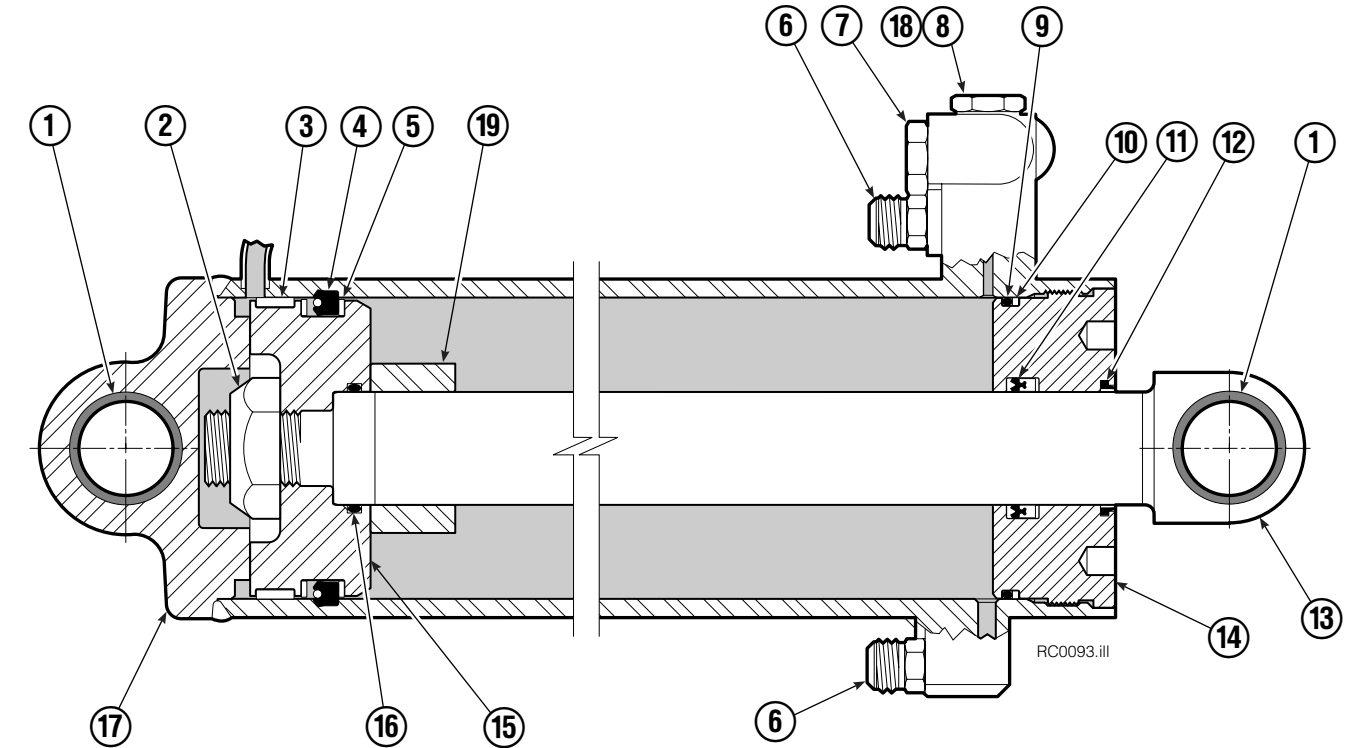

Short Arm Cylinder

REF	QTY	PART NO.	DESCRIPTION
		557363	Cylinder Assembly
1	3	674843	Bearing
2	1	560997	Nut
3	1	674843	Bearing ♦
4	1	662462	Seal ♦
5	2	638295	Back-Up Ring ♦
6	2	604511	Fitting, 6-6
7	1	556852	Fitting, 4
8	1	557212	Check Valve
9	1	2801	O-Ring ♦
10	1	562731	Back-Up Ring ♦
11	1	554598	Seal ♦
12	1	628047	Wiper ♦
13	1	555393	Rod
14	1	555724	Retainer
15	1	557389	Piston
16	1	2722	O-Ring ♦
17	1	555741	Shell
18	1	667516	Check Valve Service Kit
19	1	-	Spacer
20	1	669243	Seal Loader
		555725	Service Kit

♦ Included in Service Kit 555725.

Reference: S-5313, S-5314.