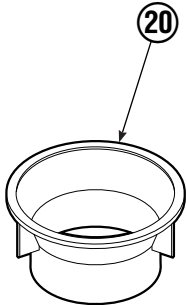

▲ See Revolving Connection page for parts breakdown.

Reference: Common Parts Group 208783, SK-6020.

Revolving Connection Positioned Short Arm

90F			
REF	QTY	PART NO.	DESCRIPTION
		222681	Revolving Connection
1	4	604511	Fitting, 6-6
2	4	611302	Fitting, 6-6
3	1	3138	Snap Ring
4	1	7341	Snap Ring
5	2	564448	O-Ring
6	2	222675	Bracket
7	2	681238	Lockwasher, M10
8	2	212632	Capscrew, M10 x 20
9	1	222671	Body
10	2	605743	Fitting Adapter
11	3	214649	Seal
12	1	222674	Shaft
13	1	222684	End Block
14	2	768798	Capscrew, M8 x 45
		222694	Service Kit

Short Arm Cylinder

REF	QTY	PART NO.	DESCRIPTION
		557363	Cylinder Assembly
1	3	674843	Bearing
2	1	560997	Nut
3	1	674843	Bearing ♦
4	1	662462	Seal ♦
5	2	638295	Back-Up Ring ♦
6	2	604511	Fitting, 6-6
7	1	556852	Fitting, 4
8	1	557212	Check Valve
9	1	2801	O-Ring ♦
10	1	562731	Back-Up Ring ♦
11	1	554598	Seal ♦
12	1	628047	Wiper ♦
13	1	555393	Rod
14	1	555724	Retainer
15	1	557389	Piston
16	1	2722	O-Ring ♦
17	1	555741	Shell
18	1	667516	Check Valve Service Kit
19	1	-	Spacer
20	1	669243	Seal Loader
		555725	Service Kit

♦ Included in Service Kit 555725.

Reference: S-5313, S-5314.

Long Arm Cylinder

REF	QTY	PART NO.	DESCRIPTION
		580171	Cylinder Assembly
1	1	674843	Bearing
2	1	560997	Nut
◆3	1	660769	Bearing
◆4	1	662462	Seal
◆5	2	638295	Back-Up Ring
6	2	604511	Fitting, 6-6
7	1	556852	Fitting, 4
8	1	557212	Check Valve
◆9	1	2801	O-Ring
◆10	1	583977	Back-Up Ring
◆11	1	554598	Seal
◆12	1	628047	Wiper
13	1	557405	Rod
14	1	555724	Retainer
15	1	557389	Piston
◆16	1	2722	O-Ring
17	1	558353	Shell
18	1	667516	Check Valve Service Kit
19	1	—	Spacer
20	1	—	Spacer
21	2	675006	Bearing
22	1	669243	Seal Loader
		555725	Service Kit