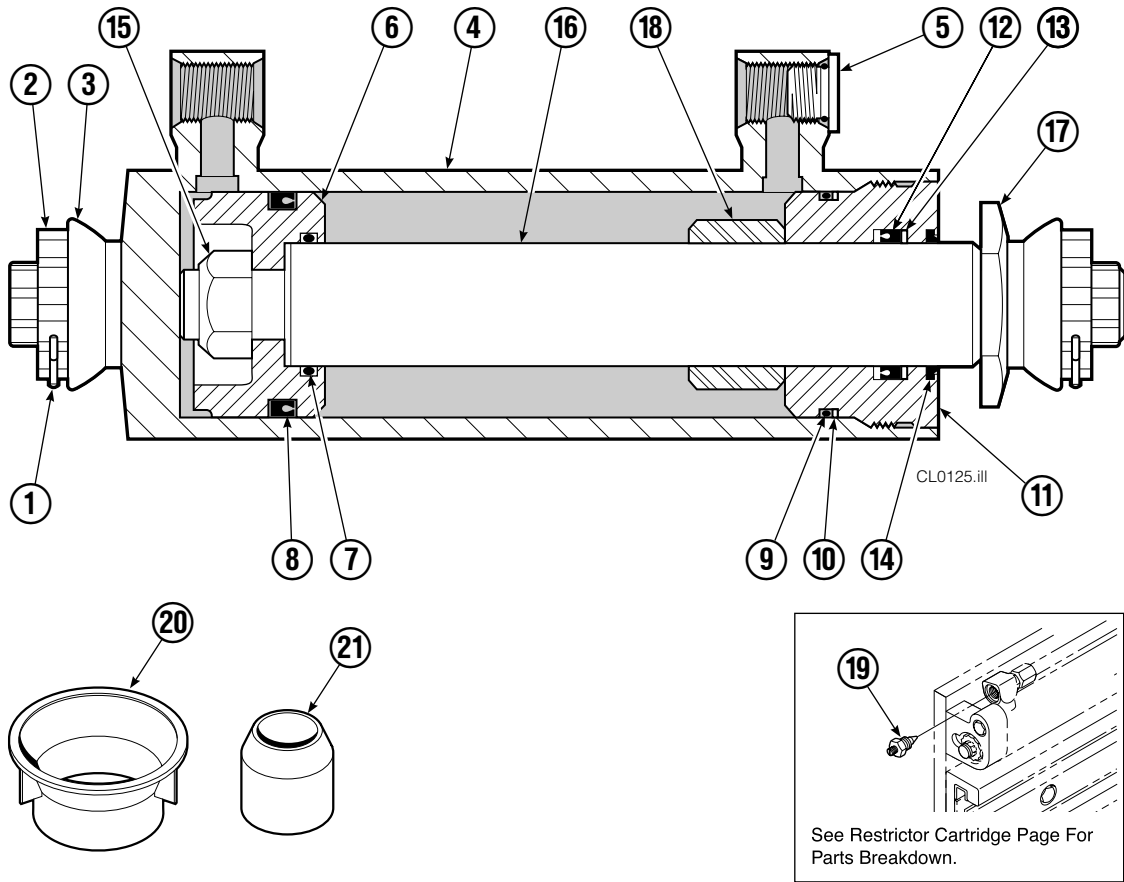

Base Unit Group

50D							
REF	QTY	PART NO.	DESCRIPTION	REF	QTY	PART NO.	DESCRIPTION
		681232	Base Unit Group	13	8	667644	Capscrew
1	2	207425	Hose, 24.00 in.	14	1	667664	Bumper
2	2	688696	Hose, 19.10 in.	15	2	665707	Nut, 1/2 in. ID
3	1	601377	Fitting, 8-8	16	2	640699	Capscrew, 1/2 NC x 2.75
4	2	686369	Fitting	17	4	668904	Bearing
5	6	611288	Fitting, 6-8	18	4	667663	Bearing
6	3	671222	Capscrew, 3/8 NC x .75	19	4	668905	Bearing
7	2	4750	Capscrew, 3/8 NC x .75	20	1	680626	Mounting Plate - RH
8	2	667666	Cylinder ▲	21	1	680625	Mounting Plate - LH
9	2	7882	Roll Pin - Inner	22	1	674167	Frame - Lower
10	2	7961	Roll Pin - Outer	23	2	667609	Restrictor Cartridge ●
11	1	667659	Frame - Upper	24	2	6230	Washer
12	8	667225	Washer				

▲ See Cylinder page for parts breakdown.

● Not included in Base Unit Group.

See Restrictor Cartridge page for parts breakdown.

Reference: SK-5302, Stocking Unit 680351.

Cylinder

50D			
REF	QTY	PART NO.	DESCRIPTION
		667666	Cylinder Assembly
1	2	6511	■ Cotter Pin
2	2	667667	■ Nut Retainer
3	2	667668	■ Nut
4	1	553760	Shell
5	1	602580	Fitting
6	1	558402	Piston
7	1	2722	▲ O-Ring
8	1	557376	▲ Seal
9	1	2791	▲ O-Ring
10	1	615134	▲ Back-Up Ring
11	1	667675	Retainer
12	1	662451	▲ Seal
13	1	638246	▲ Nylon Ring
14	1	564930	▲ Wiper
15	1	561012	Nut
16	1	667670	Rod
17	1	667676	Washer
18	1	—	Spacer
19	1	667609	Restrictor Cartridge ●
20	1	671049	▲ Seal Loader, Piston
21	1	671052	▲ Seal Loader, Retainer
		667723	Service Kit