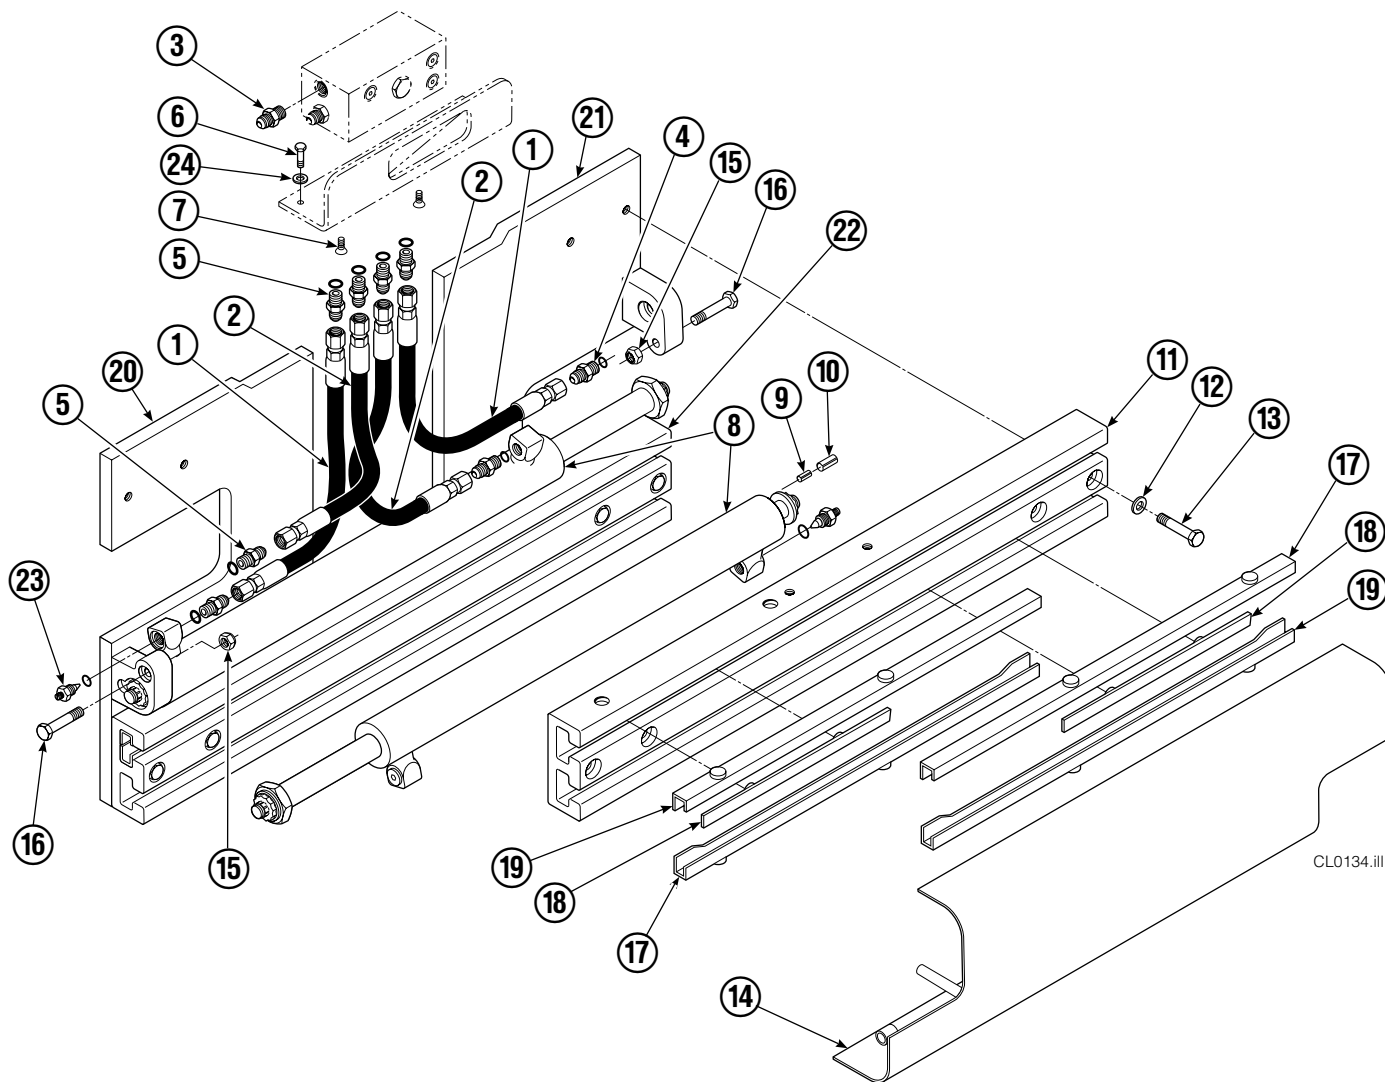

Internet: www.cascorp.com

Safety Decals

REF	QTY	PART NO.	DESCRIPTION
1	1	679150	No Step Decal
2	2	665595	No Hand Hold Decal
3	1	679059	Quick Change Hook Decal

Publications

PART NO.	DESCRIPTION
669224	Service Manual
672944	Operators Guide
668987	Installation Instructions
680664	Servicing Cascade Cylinders-VHS
679929	Tool Catalog
673964	Literature Index Order Form

Base Unit Group

50D							
REF	QTY	PART NO.	DESCRIPTION	REF	QTY	PART NO.	DESCRIPTION
		681232	Base Unit Group	13	8	667644	Capscrew
1	2	207425	Hose, 24.00 in.	14	1	667664	Bumper
2	2	688696	Hose, 19.10 in.	15	2	665707	Nut, 1/2 in. ID
3	1	601377	Fitting, 8-8	16	2	640699	Capscrew, 1/2 NC x 2.75
4	2	686369	Fitting	17	4	668904	Bearing
5	6	611288	Fitting, 6-8	18	4	667663	Bearing
6	3	671222	Capscrew, 3/8 NC x .75	19	4	668905	Bearing
7	2	4750	Capscrew, 3/8 NC x .75	20	1	680626	Mounting Plate - RH
8	2	667666	Cylinder ▲	21	1	680625	Mounting Plate - LH
9	2	7882	Roll Pin - Inner	22	1	674167	Frame - Lower
10	2	7961	Roll Pin - Outer	23	2	667609	Restrictor Cartridge ●
11	1	667659	Frame - Upper	24	2	6230	Washer
12	8	667225	Washer				

▲ See Cylinder page for parts breakdown.

● Not included in Base Unit Group.

See Restrictor Cartridge page for parts breakdown.

Reference: SK-5302, Stocking Unit 680351.

Cylinder

50D			
REF	QTY	PART NO.	DESCRIPTION
		667666	Cylinder Assembly
1	2	6511	■ Cotter Pin
2	2	667667	■ Nut Retainer
3	2	667668	■ Nut
4	1	553760	Shell
5	1	602580	Fitting
6	1	558402	Piston
7	1	2722	▲ O-Ring
8	1	557376	▲ Seal
9	1	2791	▲ O-Ring
10	1	615134	▲ Back-Up Ring
11	1	667675	Retainer
12	1	662451	▲ Seal
13	1	638246	▲ Nylon Ring
14	1	564930	▲ Wiper
15	1	561012	Nut
16	1	667670	Rod
17	1	667676	Washer
18	1	—	Spacer
19	1	667609	Restrictor Cartridge ●
20	1	671049	▲ Seal Loader, Piston
21	1	671052	▲ Seal Loader, Retainer
		667723	Service Kit