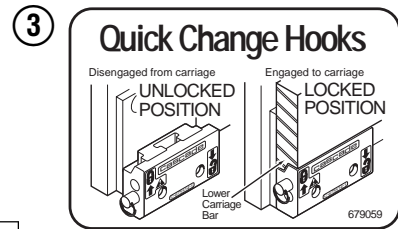

Safety Decals

REF	QTY	PART NO.	DESCRIPTION
1	1	679150	No Step Decal
2	2	665595	No Hand Hold Decal
3	1	679059	Quick Change Hook Decal