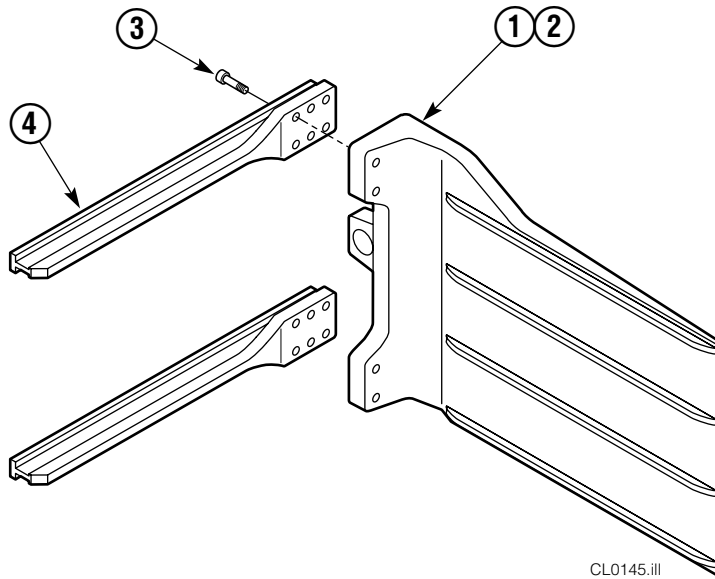

Bale Arms

CL0145.iii

ARM CAPSCREW EXTENSION TOOL Required for Proper Torquing of Capscrews		
	35D/50D	667669

Left Hand Assembly Shown

50D			
REF	QTY	PART NO.	DESCRIPTION
		680413	Bale Arm Assembly - LH ▲
		680414	Bale Arm Assembly - RH ●
1	1	680421	Bale Arm - LH
2	1	680429	Bale Arm - RH
3	12	607105	Capscrew, 3/4 NC x 2.00
4	4	667700	Arm Bar

▲ Includes items 1 & 3.

● Includes items 2 & 3.