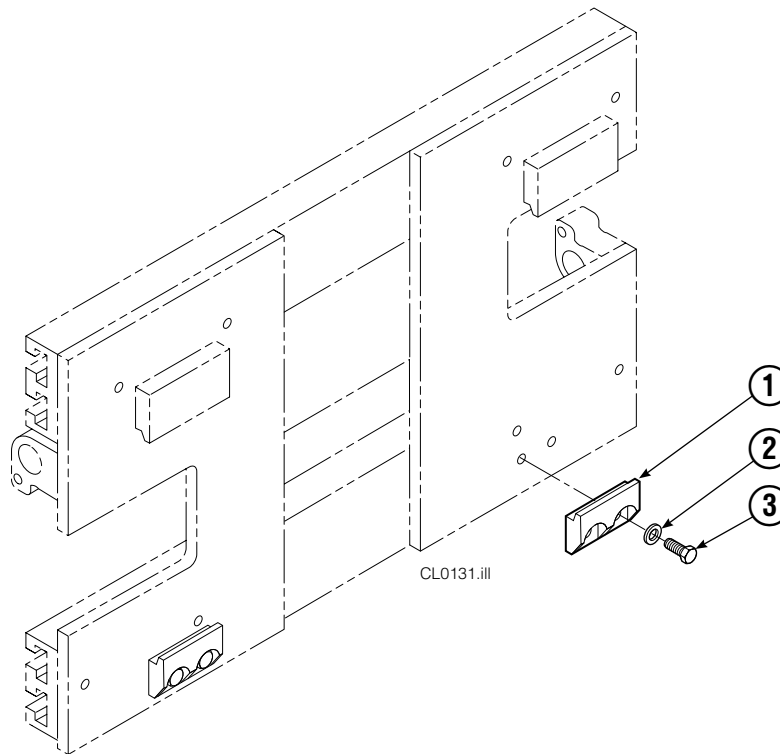

Bolt-On Mounting Group

Class II			
REF	QTY	PART NO.	DESCRIPTION
		678934	Lower Hook Group
1	2	675968	Lower Hook
2	4	667225	Washer, 5/8 in. ID
3	4	667369	Capscrew, 5/8 NC x 1.25 GR 5

Reference: S-3197.