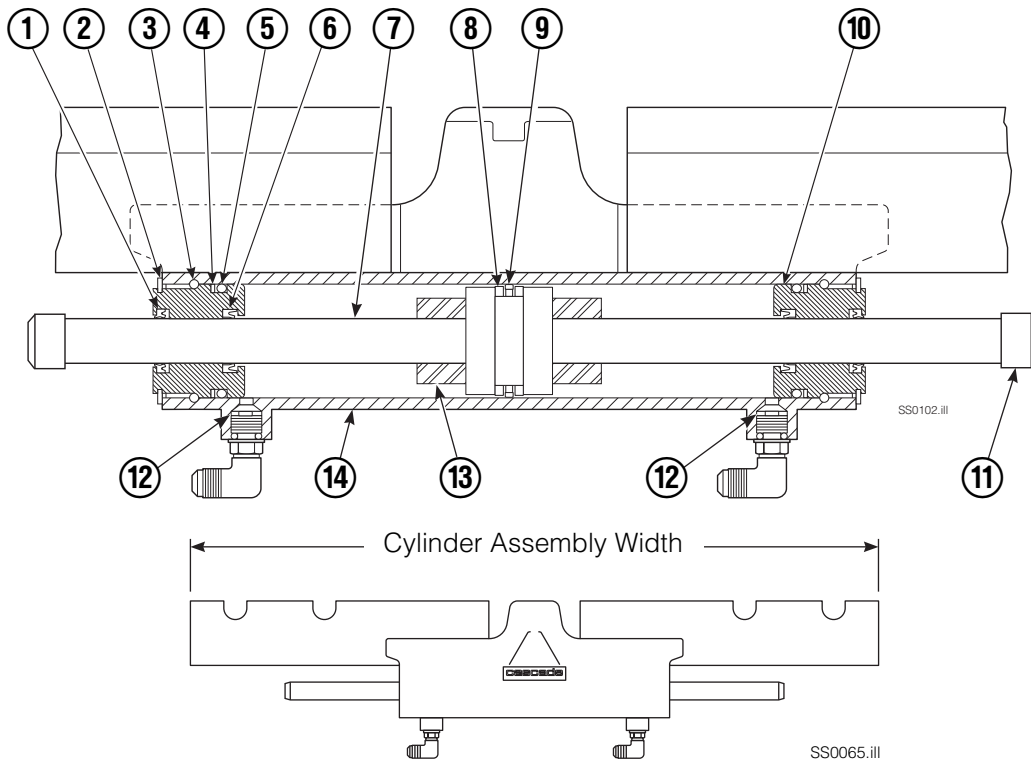

Sideshifter Assembly

60E			
REF	QTY	PART NO.	DESCRIPTION
1	2	672018	Upper Bearing
2	2	583972	Cylinder Assembly ●
3	2	208350	Lower Bearing
4	4	553857	Nut ▲
5	2	204186	Lower Hook ▲
6	4	667225	Washer ▲
7	4	639121	Capscrew, 5/8 NCx1.50 GR5 ▲
8	1	4017-161	Frame, 1524MM
9	2	7403	Grease Fitting
10	2	601676	Fitting, 6-6 ■

● See Cylinder page for parts breakdown.

▲ Included in Lower Hook Group 204182.

■ Included in Fitting Group 204179.

★ If frame needs replacing, order complete Sideshift Assembly.

Reference: Common Parts Group, 208354.

Cylinder

REF	QTY	55E PART NO.	60E PART NO.	100E PART NO.	DESCRIPTION
		205848	—	—	Cylinder Assembly, 24.4 in. (620 mm)
		205840	—	—	Cylinder Assembly, 26.2 in. (665 mm)
		205841	—	—	Cylinder Assembly, 28.9 in. (735 mm)
		205842	—	—	Cylinder Assembly, 31.9 in. (810 mm)
		—	583970	—	Cylinder Assembly, 34.1 in. (865 mm)
		205845	—	—	Cylinder Assembly, 35.2 in. (895 mm)
		—	583971	584001	Cylinder Assembly, 36.0 in. (915 mm)
		205847	—	—	Cylinder Assembly, 38.3 in. (975 mm)
		205843	—	—	Cylinder Assembly, 40.1 in. (1040 mm)
		—	583972	584002	Cylinder Assembly, 40.2 in. (1020 mm)
		205846	—	—	Cylinder Assembly, 45.1 in. (1145 mm)
		—	583973	—	Cylinder Assembly, 48.0 in. (1220 mm)
		—	—	584003	Cylinder Assembly, 48.1 in. (1220 mm)
		206370	—	—	Cylinder Assembly, 48.8 in. (1240 mm)
		205844	—	—	Cylinder Assembly, 52.0 in. (1320 mm)
		—	—	584004	Cylinder Assembly, 55.2 in. (1400 mm)
● 1	2	562131	562131	564408	Wiper Seal
2	2	562951	562951	3154	Snap Ring
3	2	562942	562942	564403	Retaining Ring
● 4	2	563388	563388	615131	Back-Up Ring
● 5	2	562127	562127	2789	O-Ring
● 6	2	562132	562132	564406	Rod Seal
7	1	562055	562055	564401	Rod
● 8	2	563278	563278	564404	Bearing Ring
● 9	1	564141	564141	564407	Piston Seal
10	2	562792	562792	564402	Retainer
● 11	2	208378	208378	—	Rod End Cap
12	2	564226	564226	564226	Speed Control Washer
13	2	—	—	—	Spacer
14	—	■	■	■	Cylinder Shell
		563487	563487	564409	Service Kit