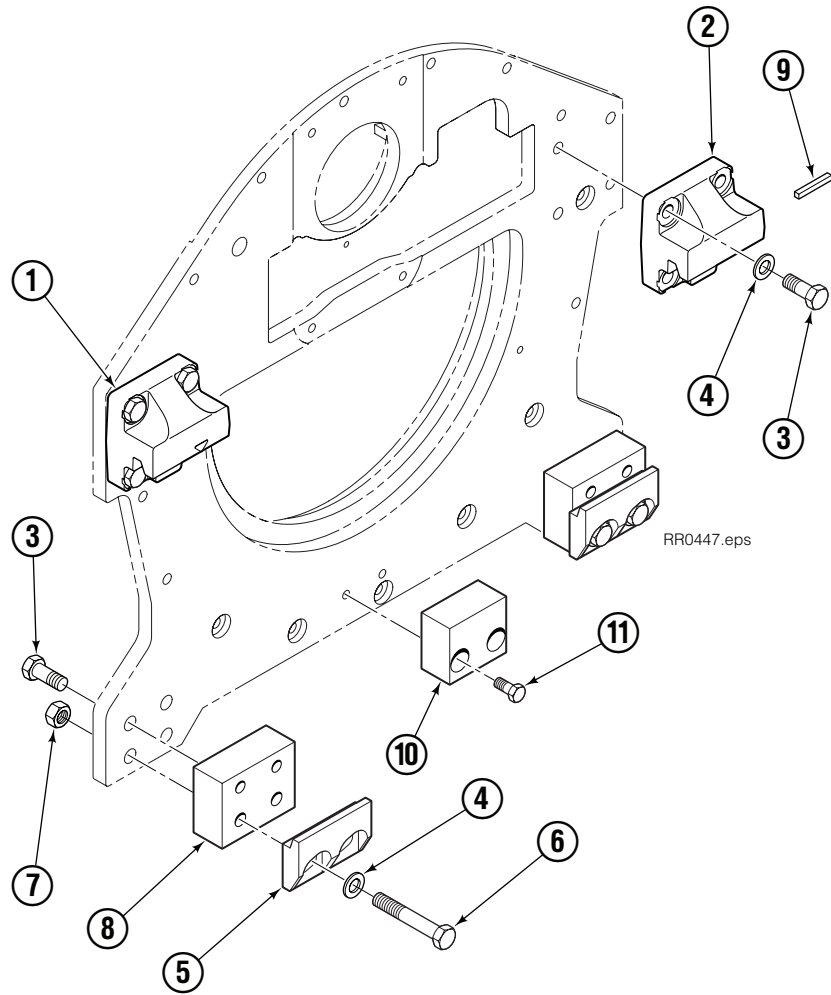

● Compatible with water glycol based hydraulic fluids.

Check Valve

REF	QTY	PART NO.	DESCRIPTION
		670549	Check Valve Assembly
1	2	609453	Fitting, 10
2	2	670552	Spring
3	2	670551	Guide
4	2	7020	Ball
5	2	602580	Fitting, 8
6	2	673989	Spring
7	1	670550	Body
8	1	670553	Spool

Fork Bar Group

55G			
REF	QTY	PART NO.	DESCRIPTION
		6052557	Fork Bar Group
1	1	6052220	Upper Bar
2	1	6052221	Lower Bar
3	16	769575	Capscrew, M16 x 40
4	16	678992	Lockwasher, M16
5	2	6052240	Keeper
6	4	680084	Capscrew, M12 x 25
7	4	683822	Lockwasher, M12

Fork Group

55G			
REF	QTY	PART NO.	DESCRIPTION
		6052634	Fork Assembly
1	1	6052629	Fork
2	1	7000209	Knob ◆
3	1	7000194	Pin ◆
4	1	7000210	Coiled Spring Pin ◆

◆ Included in Pin Kit 7000031.

Bolt-On Mounting Group