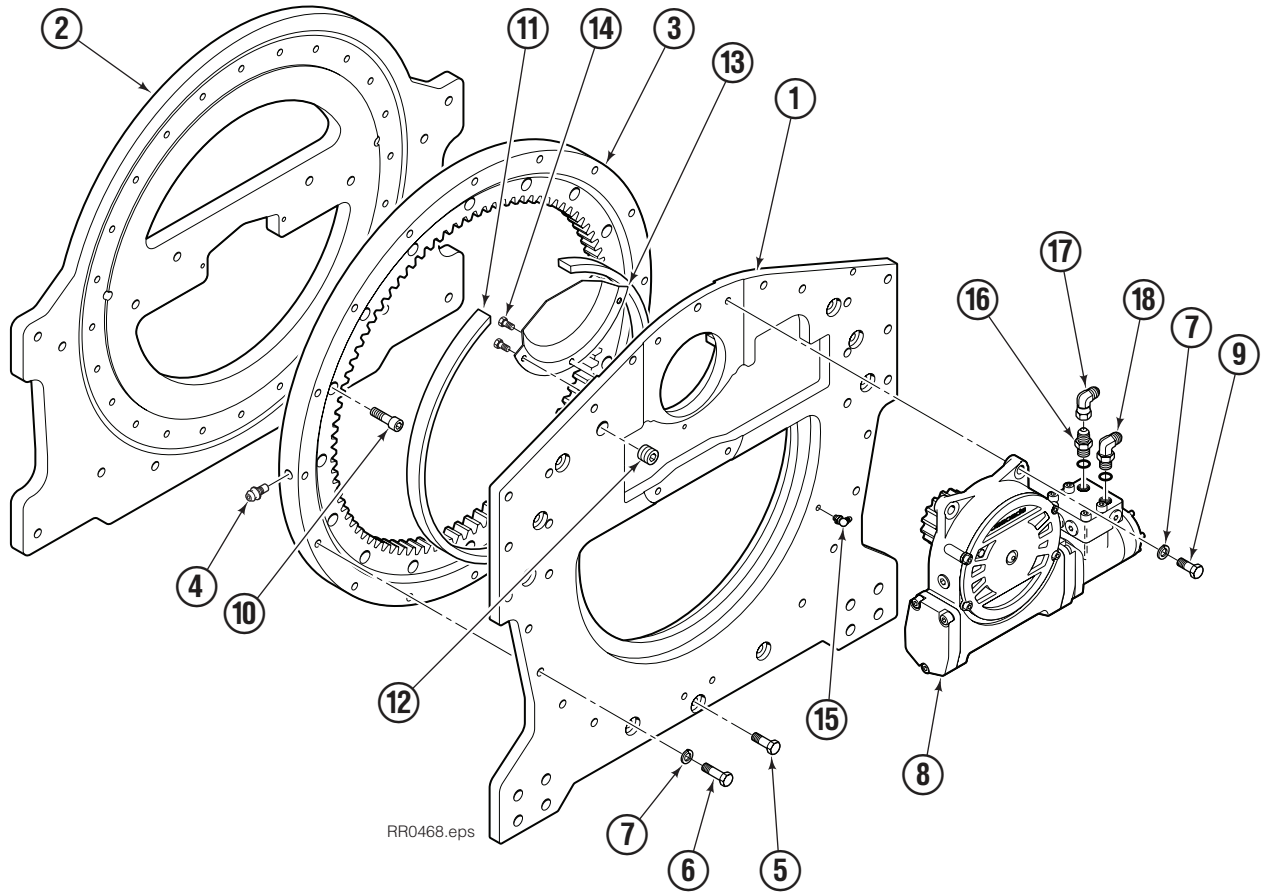

Internet: www.cascorp.com

Safety Decals

RR0026.eps

G Rotator			
REF	QTY	PART NO.	DESCRIPTION
1	1	679150	No Step Decal

Publications

G Rotator	
6073002	Installation Instructions
672714	Operator Guide
6073955	Service Manual
679929	Tool Catalog
673964	Literature Index Order Form

Rotator Group

55G			
REF	QTY	PART NO.	DESCRIPTION
		6052001	Rotator Group
1	1	6059682	Baseplate
2	1	6052006	Faceplate
3	1	213761	Bearing Assembly
4	1	7401	Grease Fitting
5	9	6057357	Capscrew, M12 x 45
6	13	213633	Capscrew, M12 x 50
7	17	683822	Lockwasher, M12
8	1	368073	Drive Group ♦
9	4	763021	Capscrew, M12 x 30
10	24	767596	Capscrew, M12 x 40
11	1	6036248	Seal
12	1	6605	Plug
13	1	6036287	Cover Plate
14	3	767961	Capscrew, M8 x 16
15	1	7406	Grease Fitting
16	1	601377	Fitting, 8-8 ■
17	1	605761	Fitting, 8-8 ■
18	1	601250	Fitting, 8-8 ■

REF	QTY	PART NO.	DESCRIPTION
		206406	Drive Motor
1	1	675478	Shaft
2	1	675477	Drive
3	1	675479	Spacer Plate
4	1	675480	■ Gerotor Set (101-1768-007)
4	1	685074	■ Gerotor Set (101-1768-009)
5	1	675482	End Cap
6	1	206405	● Service Kit
7	1	685089	■ Flange (101-1768-007)
7	1	685090	■ Flange (101-1768-009)