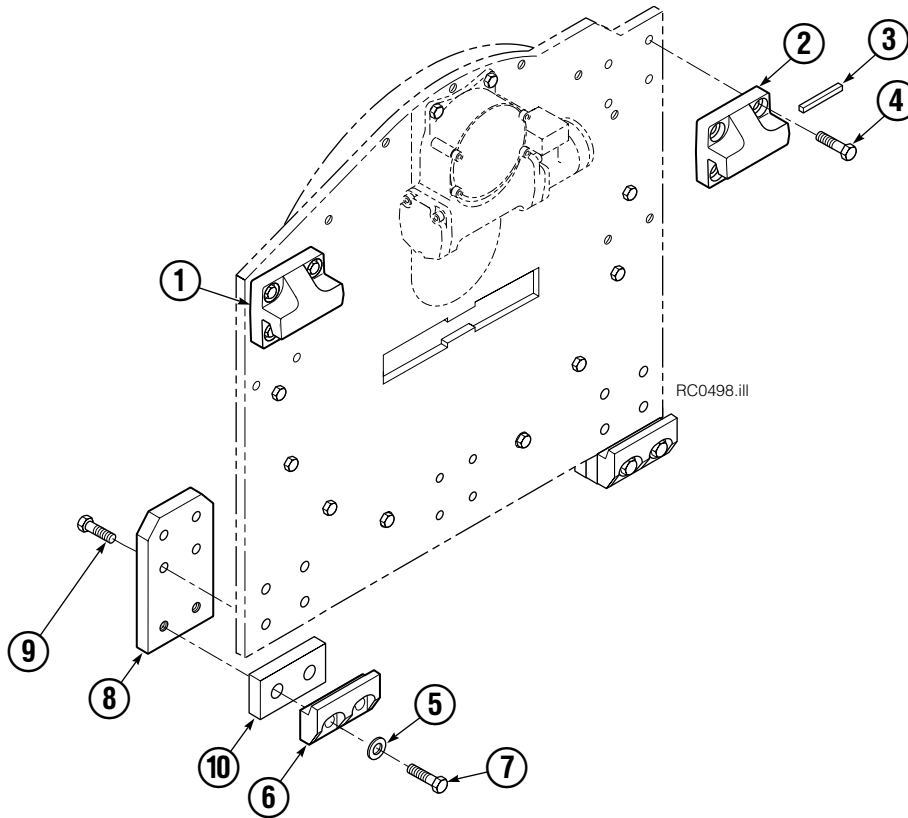

Bolt-On Mounting Group

Class IV, 4°			
REF	QTY	PART NO	DESCRIPTION
		678503	Mounting Group
1	1	675060	Upper Hook - LH
2	1	675059	Upper Hook - RH
3	1	670704	Stop Kit
4	8	670693	Capscrew, 3/4 NC x 1.75
5	4	670692	Washer
6	2	679832	Lower Hook
7	4	675091	Capscrew
8	2	675082	Extension
9	8	673387	Capscrew, 5/8 NC x 1.75
10	1	675083	Spacer