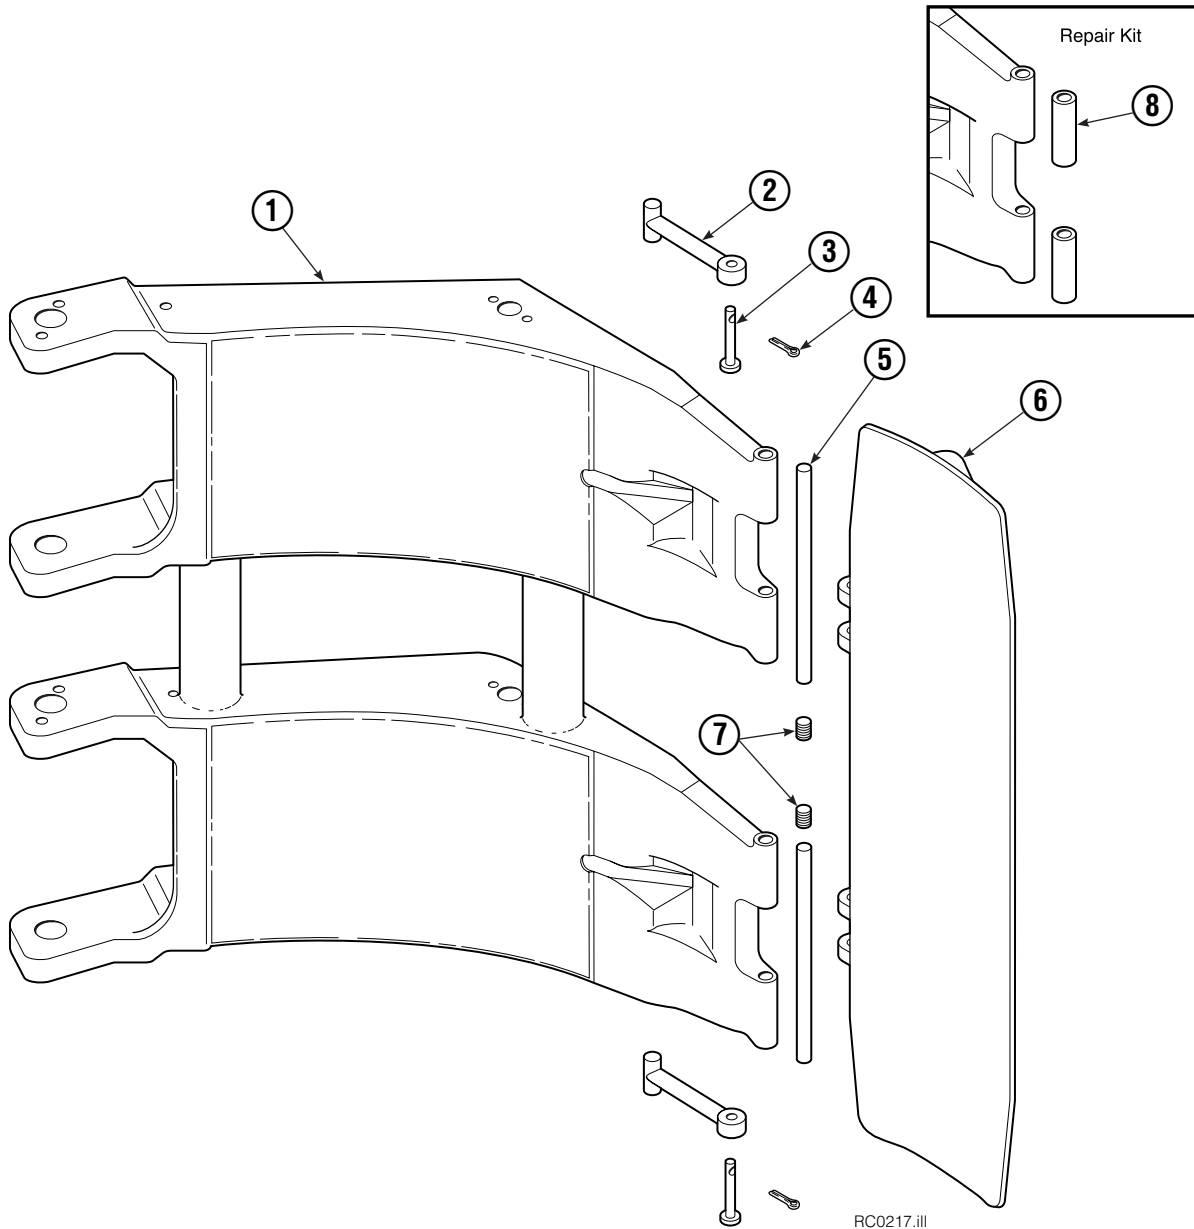

▲ See Revolving Connection page for parts breakdown.

Reference: Common Parts Group 223430.

Revolving Connection

REF	QTY	PART NO.	DESCRIPTION
		222681	Revolving Connection
1	4	604511	Fitting, 6-6
2	4	611302	Fitting, 6-6
3	1	3138	Snap Ring
4	1	7341	Snap Ring
5	2	564448	O-Ring
6	1	222675	Bracket
7	2	681238	Lockwasher, M10
8	2	212632	Capscrew, M10 x 20
9	1	222671	Body
10	2	605743	Fitting Adapter
11	3	214649	Seal
12	1	222674	Shaft
13	1	222684	End Block
14	2	768798	Capscrew, M8 x 45
		222694	Service Kit

Short Arm Cylinder

REF	QTY	PART NO.	DESCRIPTION
		557363	Cylinder Assembly
1	3	674843	Bearing
2	1	560997	Nut
3	1	674843	◆ Bearing
4	1	662462	◆ Seal
5	2	638295	◆ Back-Up Ring
6	2	604511	Fitting, 6-6
7	1	556852	Fitting, 4
8	1	557212	Check Valve
9	1	2801	◆ O-Ring
10	1	562731	◆ Back-Up Ring
11	1	554598	◆ Seal
12	1	628047	◆ Wiper
13	1	555393	Rod
14	1	555724	Retainer
15	1	557389	Piston
16	1	2722	◆ O-Ring
17	1	555741	Shell
18	1	667516	Check Valve Service Kit
19	1	—	Spacer
20	1	669243	Seal Loader
		555725	Service Kit

◆ Included in Service Kit 555725.

Reference: S-5313, S-5314.

Long Arm Cylinder

REF	QTY	PART NO.	DESCRIPTION
		557380	Cylinder Assembly
1	1	674843	Bearing
2	1	560997	Nut
3	1	660769	◆ Bearing
4	1	662462	◆ Seal
5	2	638295	◆ Back-Up Ring
6	2	604511	Fitting, 6-6
7	1	556852	Fitting, 4
8	1	557212	Check Valve
9	1	2801	◆ O-Ring
10	1	563977	◆ Back-Up Ring
11	1	554598	◆ Seal
12	1	564930	◆ Wiper
13	1	557399	Rod
14	1	555724	Retainer
15	1	557389	Piston
16	1	2722	◆ O-Ring
17	1	555718	Shell
18	1	667516	Check Valve Service Kit
19	1	—	Spacer
20	1	—	Spacer
21	2	675006	Bearing
22	1	669243	Seal Loader
		555725	Service Kit

◆ Included in Service Kit 555725.

Reference: S-5320, S-5321.

Contact Pad Group & Short Arm

REF	QTY	PART NO.	DESCRIPTION
		674948	Contact Pad Group ●
1	1	678537	Short Arm ▲
2	2	674994	Link
3	2	682978	Clevis Pin
4	2	6525	Cotter Pin
5	2	674993	Pin
6	1	674962	Contact Pad
7	2	689900	Plug
8	1	676810	Arm Tip Repair Kit