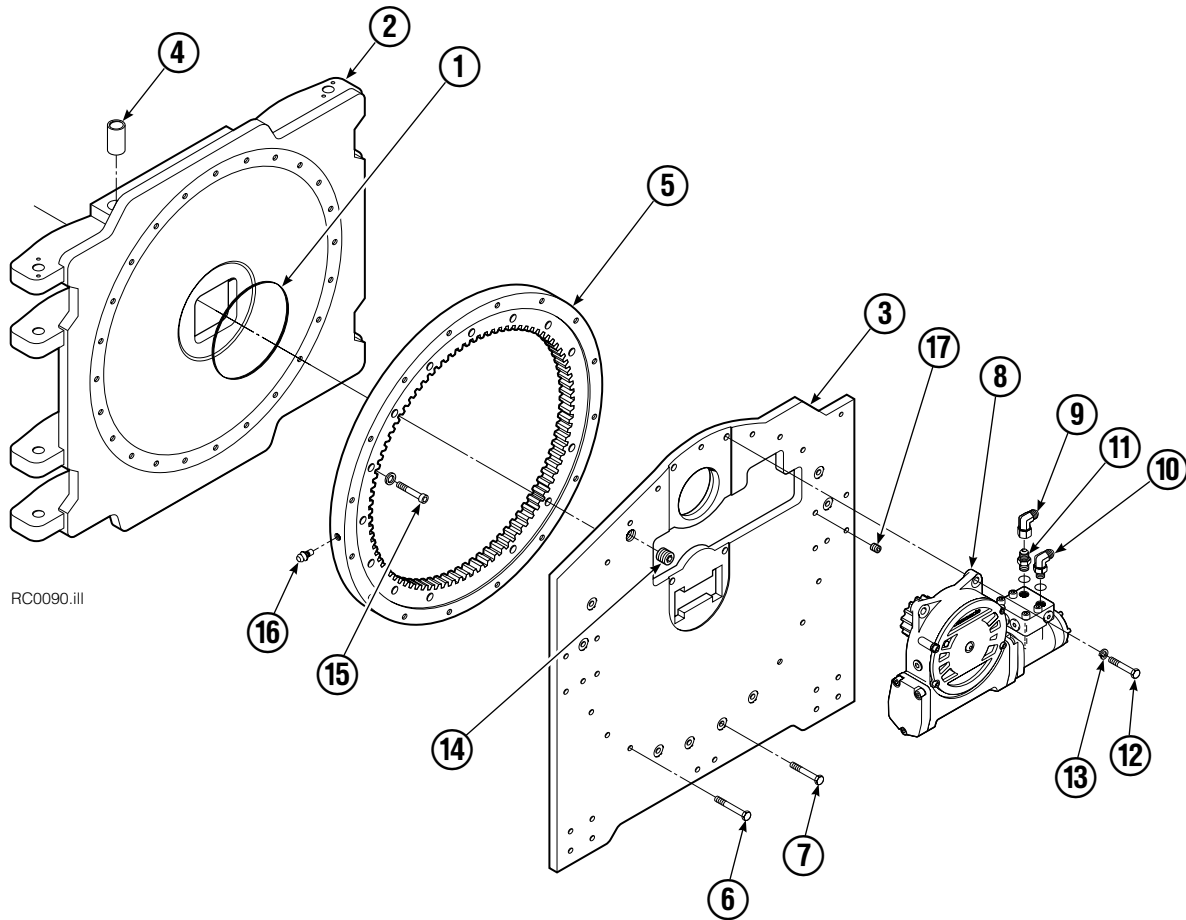

Roll Clamp Safety Decals			
REF	QTY	PART NO.	DESCRIPTION
1	6	665595	No Hand Hold Decal
2	3	660269	Short Arm Rotation Position Decal
3	4	656038	Caution Decal
4	4	679150	No Step Decal
5	4	665677	Trapped Pressure Decal
6	1	679059	Quick-Change Hook Decal

Frame Group

RC0090.ill

77F			
REF	QTY	PART NO.	DESCRIPTION
		682202	Frame Group
1	1	670931	Seal
2	1	682437	Faceplate
3	1	678381	Baseplate
4	8	675007	Bushing
5	1	672830	Bearing Assembly
6	13	643539	Capscrew, .50 x 1.75
7	11	643538	Capscrew, .50 x 1.50
8	1	795492	Drive Group ●
9	1	605761	Fitting, 8-8
10	1	601250	Fitting, 8-8
11	1	601377	Fitting, 8-8
12	4	661742	Capscrew, .50 x 1.25
13	17	6290	Lockwasher
14	1	6605	Plug
15	24	4507	Capscrew, .50 x 1.75
16	1	7401	Grease Fitting
17	4	631385	Plug
	1	672842	Bearing Service Kit (items 5 and 15)