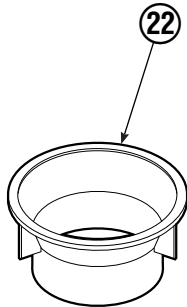

Hosing Group

REF	QTY	PART NO.	DESCRIPTION
		223429	Hosing Group
1	4	680239	Hose, 63.75 in.
2	1	222681	Revolving Connection ▲
3	4	680238	Hose, 58.75 in.
4	2	209019	Washer
5	2	645565	Shoulder Bolt
6	4	680114	Insert
7	4	673417	Segment
8	2	208764	Grommet

▲ See Revolving Connection page for parts breakdown.

Reference: Common Parts Group 223430.

Revolving Connection

REF	QTY	PART NO.	DESCRIPTION
		222681	Revolving Connection
1	4	604511	Fitting, 6-6
2	4	611302	Fitting, 6-6
3	1	3138	Snap Ring
4	1	7341	Snap Ring
5	2	564448	O-Ring
6	1	222675	Bracket
7	2	681238	Lockwasher, M10
8	2	212632	Capscrew, M10 x 20
9	1	222671	Body
10	2	605743	Fitting Adapter
11	3	214649	Seal
12	1	222674	Shaft
13	1	222684	End Block
14	2	768798	Capscrew, M8 x 45
		222694	Service Kit

Short Arm Cylinder

REF	QTY	PART NO.	DESCRIPTION
		557363	Cylinder Assembly
1	3	674843	Bearing
2	1	560997	Nut
3	1	674843	◆ Bearing
4	1	662462	◆ Seal
5	2	638295	◆ Back-Up Ring
6	2	604511	Fitting, 6-6
7	1	556852	Fitting, 4
8	1	557212	Check Valve
9	1	2801	◆ O-Ring
10	1	562731	◆ Back-Up Ring
11	1	554598	◆ Seal
12	1	628047	◆ Wiper
13	1	555393	Rod
14	1	555724	Retainer
15	1	557389	Piston
16	1	2722	◆ O-Ring
17	1	555741	Shell
18	1	667516	Check Valve Service Kit
19	1	—	Spacer
20	1	669243	Seal Loader
		555725	Service Kit

◆ Included in Service Kit 555725.

Reference: S-5313, S-5314.

Long Arm Cylinder

REF	QTY	PART NO.	DESCRIPTION
		557380	Cylinder Assembly
1	1	674843	Bearing
2	1	560997	Nut
3	1	660769	◆ Bearing
4	1	662462	◆ Seal
5	2	638295	◆ Back-Up Ring
6	2	604511	Fitting, 6-6
7	1	556852	Fitting, 4
8	1	557212	Check Valve
9	1	2801	◆ O-Ring
10	1	563977	◆ Back-Up Ring
11	1	554598	◆ Seal
12	1	564930	◆ Wiper
13	1	557399	Rod
14	1	555724	Retainer
15	1	557389	Piston
16	1	2722	◆ O-Ring
17	1	555718	Shell
18	1	667516	Check Valve Service Kit
19	1	—	Spacer
20	1	—	Spacer
21	2	675006	Bearing
22	1	669243	Seal Loader
		555725	Service Kit