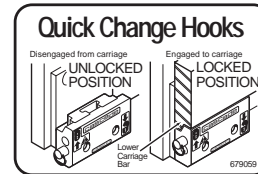

Safety Decals

RC0636.ill

4

6

5

Roll Clamp Safety Decals			
REF	QTY	PART NO.	DESCRIPTION
1	6	665595	No Hand Hold Decal
2	3	660269	Short Arm Rotation Position Decal
3	4	656038	Caution Decal
4	4	679150	No Step Decal
5	4	665677	Trapped Pressure Decal
6	1	679059	Quick-Change Hook Decal

Publications

GA0006.ill

Roll Clamp Publications	
674512	Service Manual
674509	Operator's Guide – Fixed Frame
676268	Operator's Guide – Swing Frame
674510	Installation Instructions – Fixed Frame
674511	Installation Instructions – Swing Frame
677555	Driver Training Video – VHS
678363	Troubleshooting Video – VHS
680664	Servicing Cascade Cylinders – VHS
679929	Tool Catalog
673964	Literature Index Order Form