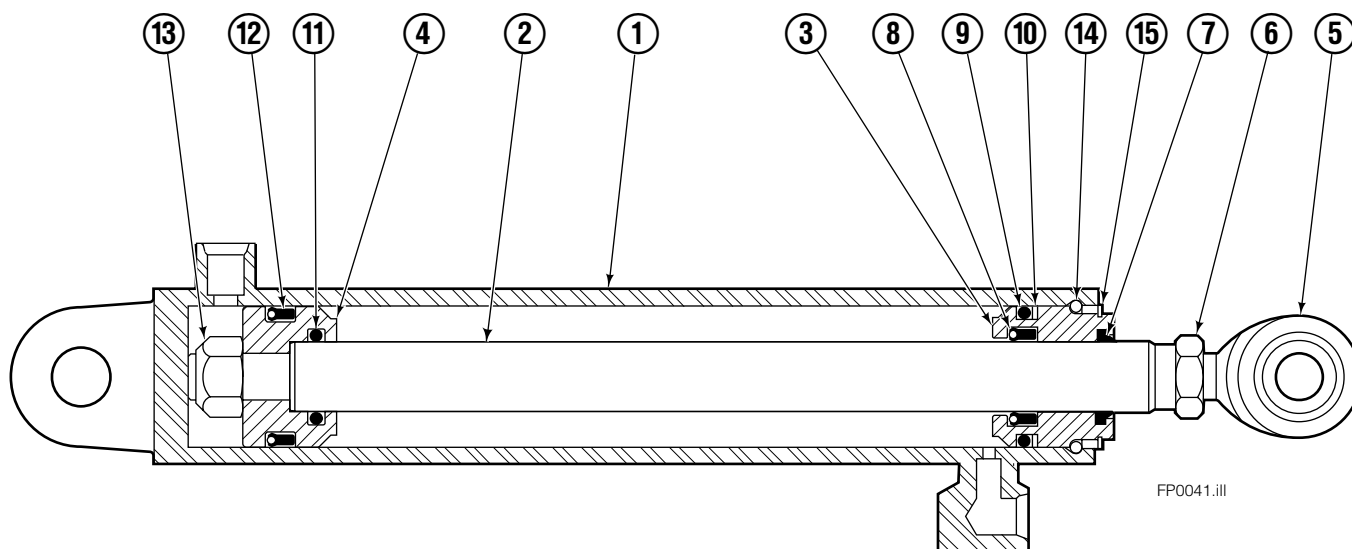

■ Included in Service Kit 553861.

Hydraulic/Fork Group

55F							
REF	QTY	PART NO.	DESCRIPTION	REF	QTY	PART NO.	DESCRIPTION
		207222	Hydraulic Group – 49" ■ ●	13	2	763169	Cap screw
		206912	Fork Group □	14	2	680217	Lockwasher
1	1	583945	Cylinder Assembly, LH ◆	15	8	206924	Cap screw
2	1	583953	Cylinder Assembly, RH ▼	16	2	206925	Pin
3	1	207298	Hose	17	4	207552	Block
4	1	207570	Hose	18	2	206916	Grommet
5	1	207565	Hose	19	2	206926	Clevis Pin
6	1	207571	Hose	20	2	207210	Hairpin Cotter
7	2	207208	Fork Carrier	21	2	768551	Cap screw
8	2	206914	Lug	22	2	7403	Grease Fitting
9	4	206915	Bearing	23	1	768753	Setscrew
10	4	206922	Cap screw	24	1	207211	Jam Nut
11	4	678991	Lockwasher	25	1	200008	Cable Tie
12	2	206923	Eyebolt	26	6	617915	Fitting, 4-4

■ Carriage width.

◆ See LH Cylinder page for parts breakdown.

▼ See RH Cylinder page for parts breakdown.

● Includes items 1 through 6.

□ Includes items 7 through 26.

Reference: BC-101, SK-5981.

Left Hand Cylinder