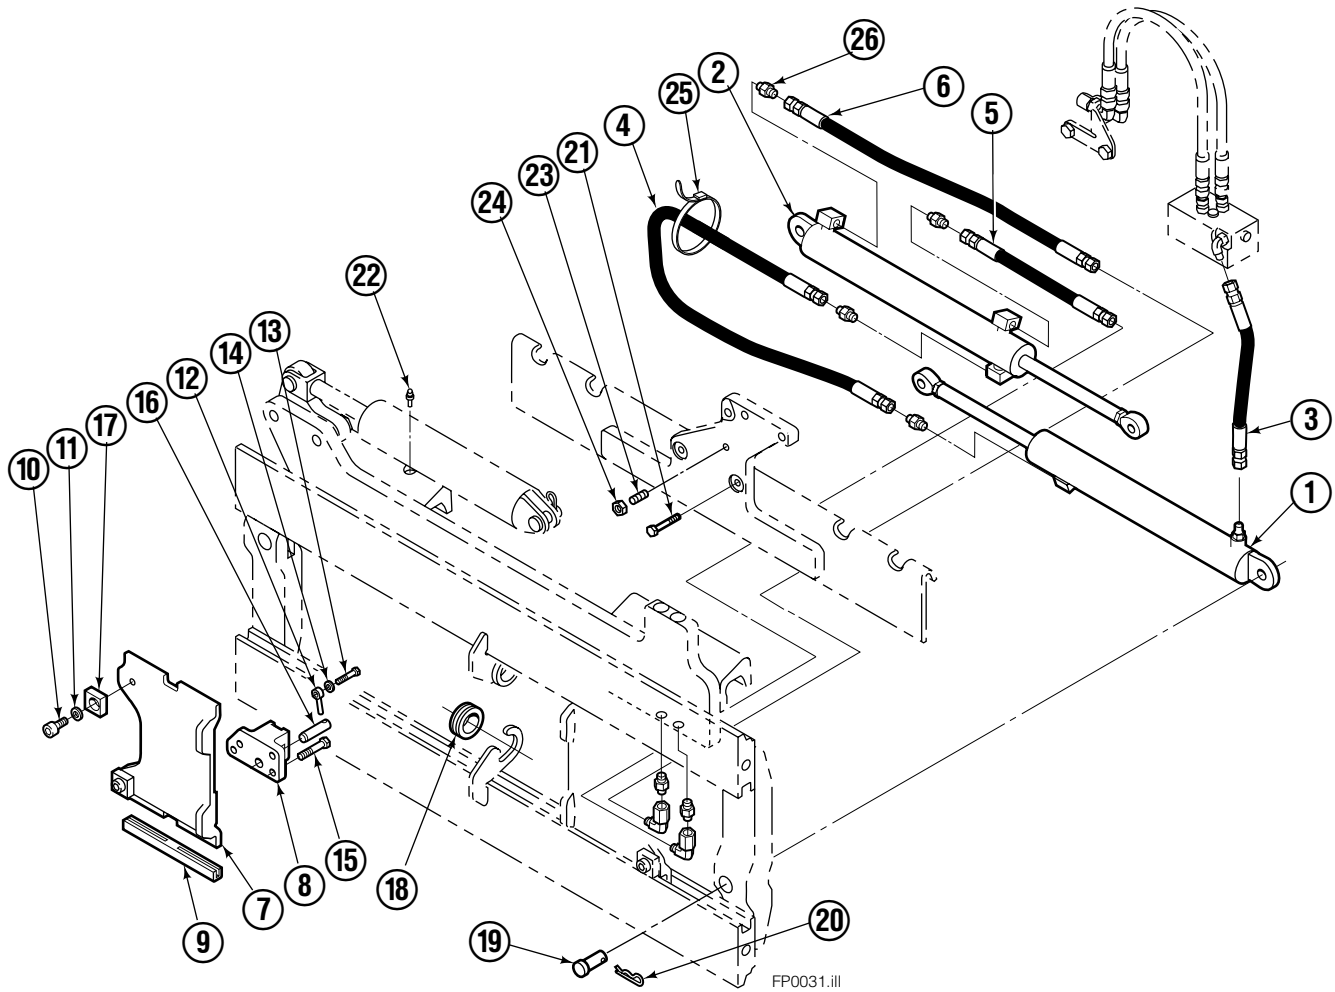

Safety Decals

Mounting Group Sideshifting

55F							
REF	QTY	PART NO.	DESCRIPTION	REF	QTY	PART NO.	DESCRIPTION
		207328	Sideshifting Mounting – 49" ■ ●	10	4	667225	Washer
1	1	395317	Frame – 49" ■	11	6	766154	Capscrew, M16x2,0x40-8.8
2	1	207186	Anchor Bracket – 49" ■	12	4	678990	Nut
3	2	601676	Fitting, 6-6	13	1	206909	Lug
4	1	206917	Center Bearing – 49" only	14	1	206910	Spacer
5	2	678525	Clevis Pin	15	2	684355	Lockwasher
6	2	672726	Hairpin Cotter	16	2	204187	Upper Bearing
7	1	675548	Cylinder Assembly ◆	17	2	207209	Lower Bearing
8	1	675550	Washer (orifice .085)	18	2	207578	Hose
9	2	204186	Lower Hook				

- Carriage width.
- Includes items 2 through 17.

- ◆ See Cylinder page for parts breakdown.
Reference: BC-101, SK-5981, 2S-3988.

Sideshift Cylinder ITA Class III

FP0126.ill

55E			
REF	QTY	PART NO.	DESCRIPTION
		675548	Cylinder Assembly
1	1	553857	Nut
2	1	662452	■ Seal
3	1	553501	Piston
4	1	636851	■ Wiper
5	1	638247	■ Back-up Ring
6	1	675550	Washer (orifice .085 in.)
7	1	675549	Shell
8	1	553449	Rod
9	1	2785	■ O-Ring
10	1	615128	■ Back-up Ring
11	1	553500	Retainer
12	1	553856	Retaining Ring
13	1	7202	Snap Ring
14	1	641835	■ Seal
		553861	Service Kit

■ Included in Service Kit 553861.

Hydraulic/Fork Group

55F							
REF	QTY	PART NO.	DESCRIPTION	REF	QTY	PART NO.	DESCRIPTION
		207222	Hydraulic Group – 49" ■ ●	13	2	763169	Cap screw
		206912	Fork Group □	14	2	680217	Lockwasher
1	1	583945	Cylinder Assembly, LH ◆	15	8	206924	Cap screw
2	1	583953	Cylinder Assembly, RH ▼	16	2	206925	Pin
3	1	207298	Hose	17	4	207552	Block
4	1	207570	Hose	18	2	206916	Grommet
5	1	207565	Hose	19	2	206926	Clevis Pin
6	1	207571	Hose	20	2	207210	Hairpin Cotter
7	2	207208	Fork Carrier	21	2	768551	Cap screw
8	2	206914	Lug	22	2	7403	Grease Fitting
9	4	206915	Bearing	23	1	768753	Setscrew
10	4	206922	Cap screw	24	1	207211	Jam Nut
11	4	678991	Lockwasher	25	1	200008	Cable Tie
12	2	206923	Eyebolt	26	6	617915	Fitting, 4-4