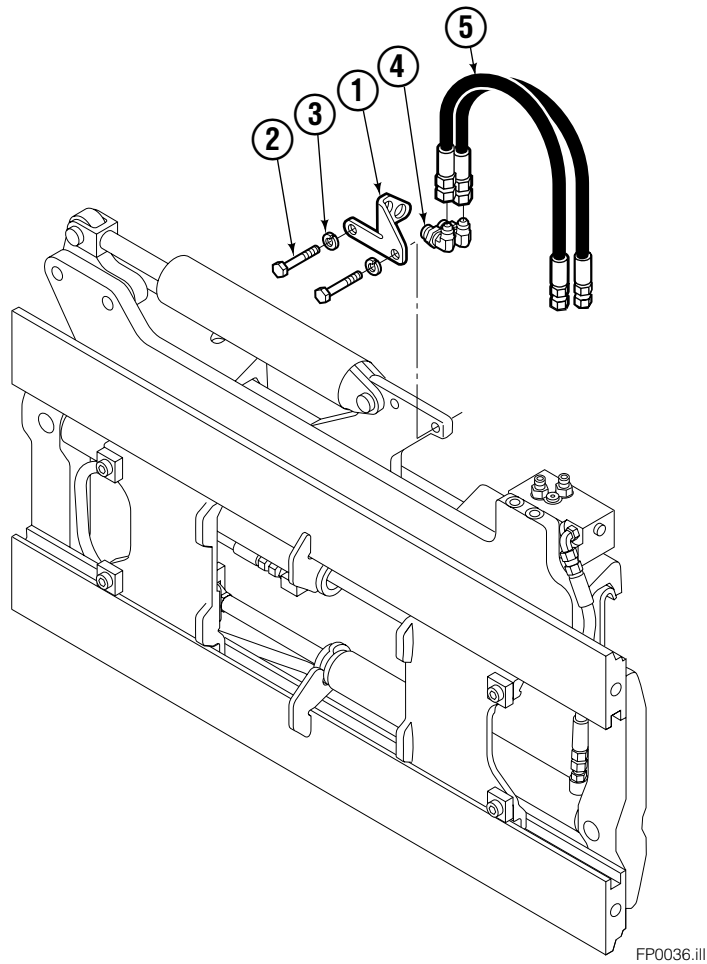

● Included in Service Kit 684827.

Reference: S-6140, S-6141.

Right Hand Cylinder

55F			
REF	QTY	PART NO.	DESCRIPTION
		583953	Cylinder Assembly
1	1	564178	Shell
2	1	564186	Rod
3	1	685664	Retainer
4	1	685665	Piston
5	1	564193	● Rod End
6	1	5718	● Nut
7	1	636850	● Rod Wiper
8	1	646540	● Rod Seal
9	1	2718	● O-Ring
10	1	615122	● Back-up Ring
11	1	2710	● O-Ring
12	1	663728	● Piston Seal
13	1	563462	Piston Nut
14	1	563916	Retaining Ring
15	1	3137	Snap Ring
		684827	Service Kit

● Included in Service Kit 684827.

Reference: S-6138, S-6139.

Flow Divider Group

FP0035.iii

55F			
REF	QTY	PART NO.	DESCRIPTION
		206921	Flow Divider Group
1	1	206919	Valve ■
2	1	206918	Valve Body
3	1	207301	Cartridge-Combiner
4	2	663694	Fitting, 3
5	2	617915	Fitting, 4-4
6	1	617917	Fitting, 4-4
7	1	679992	Service Kit
8	3	685105	Capscrew
9	3	678993	Lockwasher
10	2	207300	O-Ring
11	6	617915	Fitting, 4-4
12	2	617641	Fitting, 4-4
13	2	609234	Fitting, 4-4
14	1	617916	Fitting, 4-4

■ Includes items 1 through 7.

Standard Installation Group

REF	QTY	PART NO.	DESCRIPTION
		207342	Installation Group
1	1	207314	Bracket
2	2	762899	Capscrew, M10X20-8.8
3	2	681238	Lockwasher
4	2	2453	Fitting, 8-8
5	2	207578	Hose

Backrests

55F			
REF	QTY	PART NO.	DESCRIPTION
1	1	207134	Backrest – 49"x48" ■
2	4	684586	Lockwasher
3	4	200173	Capscrew

■ Width by Height.
Reference: 3S-3979.

Do you have questions you need answered right now? Call your nearest Cascade Parts Department.