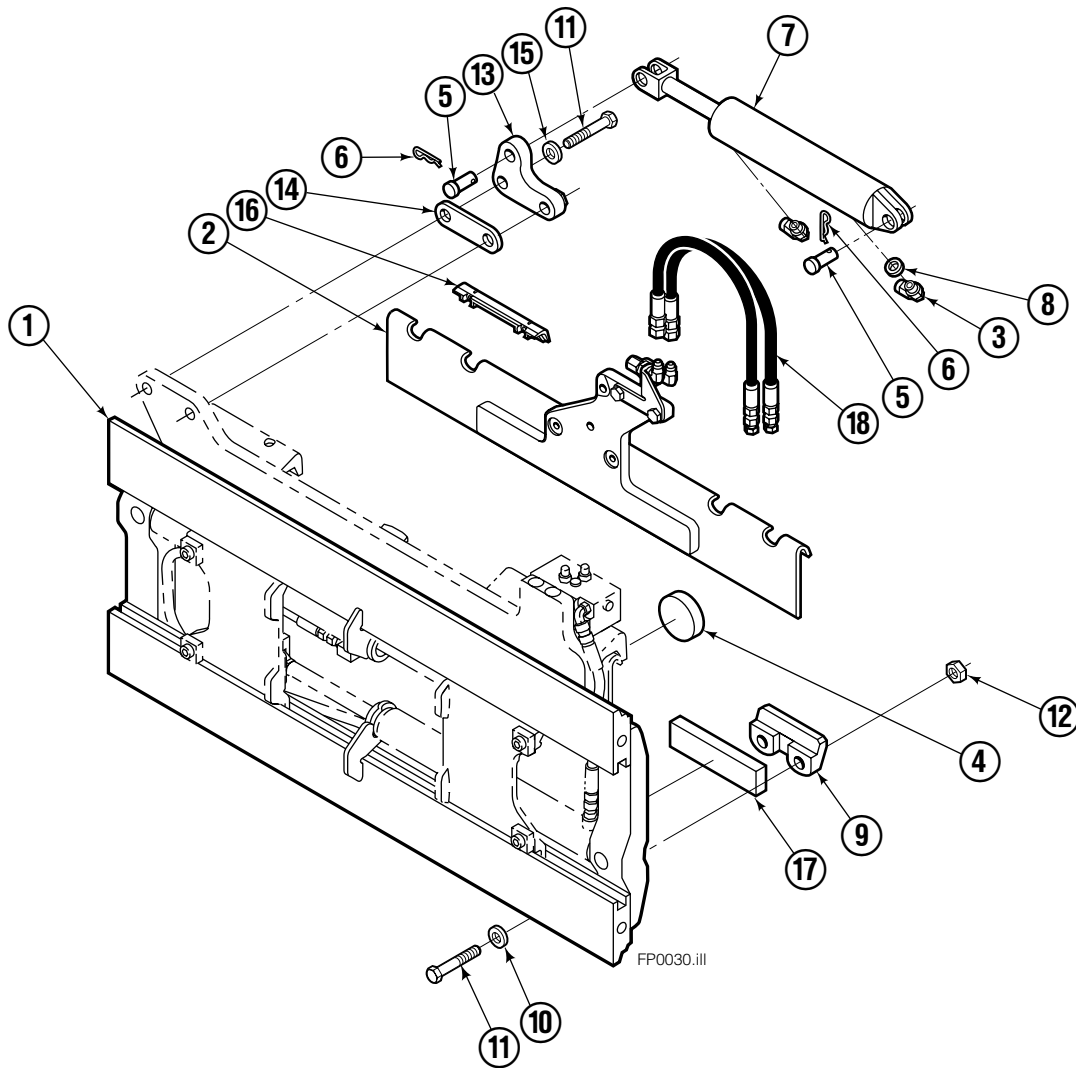

Safety Decals

Mounting Group Sideshifting

55F							
REF	QTY	PART NO.	DESCRIPTION	REF	QTY	PART NO.	DESCRIPTION
		207328	Sideshifting Mounting – 49" ■ ●	10	4	667225	Washer
1	1	395317	Frame – 49" ■	11	6	766154	Capscrew, M16x2,0x40-8.8
2	1	207186	Anchor Bracket – 49" ■	12	4	678990	Nut
3	2	601676	Fitting, 6-6	13	1	206909	Lug
4	1	206917	Center Bearing – 49" only	14	1	206910	Spacer
5	2	678525	Clevis Pin	15	2	684355	Lockwasher
6	2	672726	Hairpin Cotter	16	2	204187	Upper Bearing
7	1	675548	Cylinder Assembly ◆	17	2	207209	Lower Bearing
8	1	675550	Washer (orifice .085)	18	2	207578	Hose
9	2	204186	Lower Hook				

- Carriage width.
- Includes items 2 through 17.

- ◆ See Cylinder page for parts breakdown.
Reference: BC-101, SK-5981, 2S-3988.

Sideshift Cylinder ITA Class III

FP0126.ill

55E			
REF	QTY	PART NO.	DESCRIPTION
		675548	Cylinder Assembly
1	1	553857	Nut
2	1	662452	■ Seal
3	1	553501	Piston
4	1	636851	■ Wiper
5	1	638247	■ Back-up Ring
6	1	675550	Washer (orifice .085 in.)
7	1	675549	Shell
8	1	553449	Rod
9	1	2785	■ O-Ring
10	1	615128	■ Back-up Ring
11	1	553500	Retainer
12	1	553856	Retaining Ring
13	1	7202	Snap Ring
14	1	641835	■ Seal
		553861	Service Kit

■ Included in Service Kit 553861.

Hydraulic/Fork Group

55F							
REF	QTY	PART NO.	DESCRIPTION	REF	QTY	PART NO.	DESCRIPTION
		207222	Hydraulic Group – 49" ■ ●	13	2	763169	Cap screw
		206912	Fork Group □	14	2	680217	Lockwasher
1	1	583945	Cylinder Assembly, LH ◆	15	8	206924	Cap screw
2	1	583953	Cylinder Assembly, RH ▼	16	2	206925	Pin
3	1	207298	Hose	17	4	207552	Block
4	1	207570	Hose	18	2	206916	Grommet
5	1	207565	Hose	19	2	206926	Clevis Pin
6	1	207571	Hose	20	2	207210	Hairpin Cotter
7	2	207208	Fork Carrier	21	2	768551	Cap screw
8	2	206914	Lug	22	2	7403	Grease Fitting
9	4	206915	Bearing	23	1	768753	Setscrew
10	4	206922	Cap screw	24	1	207211	Jam Nut
11	4	678991	Lockwasher	25	1	200008	Cable Tie
12	2	206923	Eyebolt	26	6	617915	Fitting, 4-4