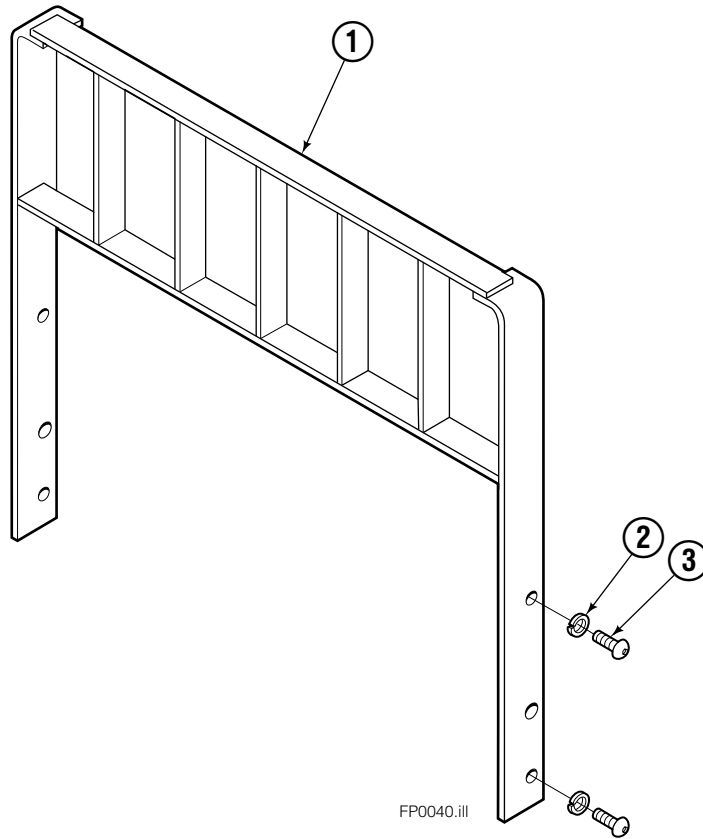

Backrests

55F			
REF	QTY	PART NO.	DESCRIPTION
1	1	207134	Backrest – 49"x48" ■
2	4	684586	Lockwasher
3	4	200173	Capscrew

■ Width by Height.
Reference: 3S-3979.

Do you have questions you need answered right now? Call your nearest Cascade Parts Department.