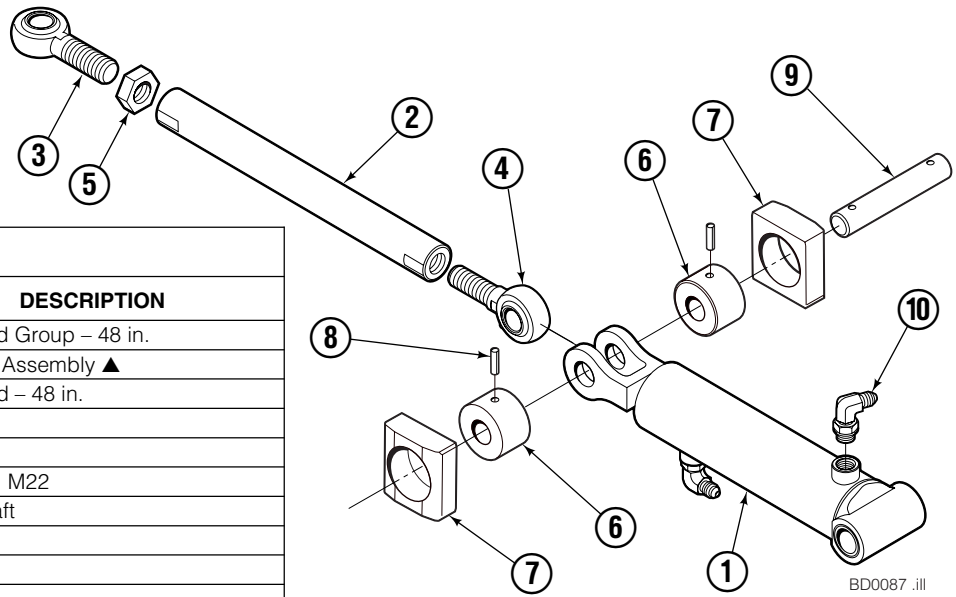

Upper Frame Assembly

Upper Frame Assembly

40D			
REF	QTY	Bin Width	DESCRIPTION
		48 in. PART NO.	
		224534	Upper Frame Assembly
1	1	6016859	Upper Frame

Reference: S-21198.

Common items.

REF	QTY	PART NO.	DESCRIPTION
2	2	220940	Foot Assembly
3	4	204535	Bearing ▲
4	2	6103140	Hold Down ■
5	2	399481	Clamp ■
6	2	6236	Washer ■
7	2	399477	Handle ■
8	4	220944	Housing
9	4	224484	Housing Cap
10	16	768712	Capscrew, M16x60-8.8
11	2	6014212	Latch Assembly
12	2	673385	Drive Pin
13	2	6015502	Spring
14	4	6003332	Pin ●
15	4	227962	Eye Pin
16	4	683142	Capscrew, M12 x 20
17	4	6009379	Spacer
18	16	676069	Shim
19	24	676070	Shim
20	8	689151	Capscrew, M8 x 20 ●
21	2	6003464	Pin
22	2	6003660	Pin
23	4	6003311	Pin Retainer ●
24	4	673459	Drive Pin ●

▲ Included in Foot Assembly 220940.

■ Included in Hold Down Assembly 6102541.

● Included in Pivot Pin Assembly 6003334.

Reference: Common Parts Group 6007708, SK-6290, SK-6288.

Lower Frame Assembly

40D			
REF	QTY	Bin Width	DESCRIPTION
		48 in. PART NO.	
		224529	Lower Frame Assembly
1	1	21173-1219	Lower Frame

Reference: S-21173, S-10183.

Common items.

REF	QTY	PART NO.	DESCRIPTION	REF	QTY	PART NO.	DESCRIPTION
2	4	674843	Bushing	9	8	763101	Capscrew, M16 x 25
3	2	661785	Cushion	10	1	224521	Push Rod Group – 48 in. Bin Depth ▲
4	4	4869	Capscrew, 5/16 x .50 GR8	11	2	6003659	Pin
5	4	6287	Lockwasher, 5/16	12	2	227962	Eye Pin
6	2	2375	Fitting, 6-6	13	2	683142	Capscrew, M12 x 20
7	2	7403	Grease Fitting	14	2	6009379	Spacer
8	4	219381	Latch Plate				

▲ See Push Rod Group page for parts breakdown.

Reference: Common Parts Group 6007707, SK-6293.

Push Rod Group

40D			
REF	QTY	PART NO.	DESCRIPTION
		224521	Push Rod Group – 48 in.
1	2	3011636	Cylinder Assembly ▲
2	2	10638-720	Push Rod – 48 in.
3	2	3010449	Rod End
4	2	3010450	Rod End
5	2	3012691	Jam Nut, M22
6	4	220947	Stub Shaft
7	4	224409	Bearing
8	4	7917	Roll Pin
9	2	3010451	Pin
10	4	666984	Fitting, 6-6