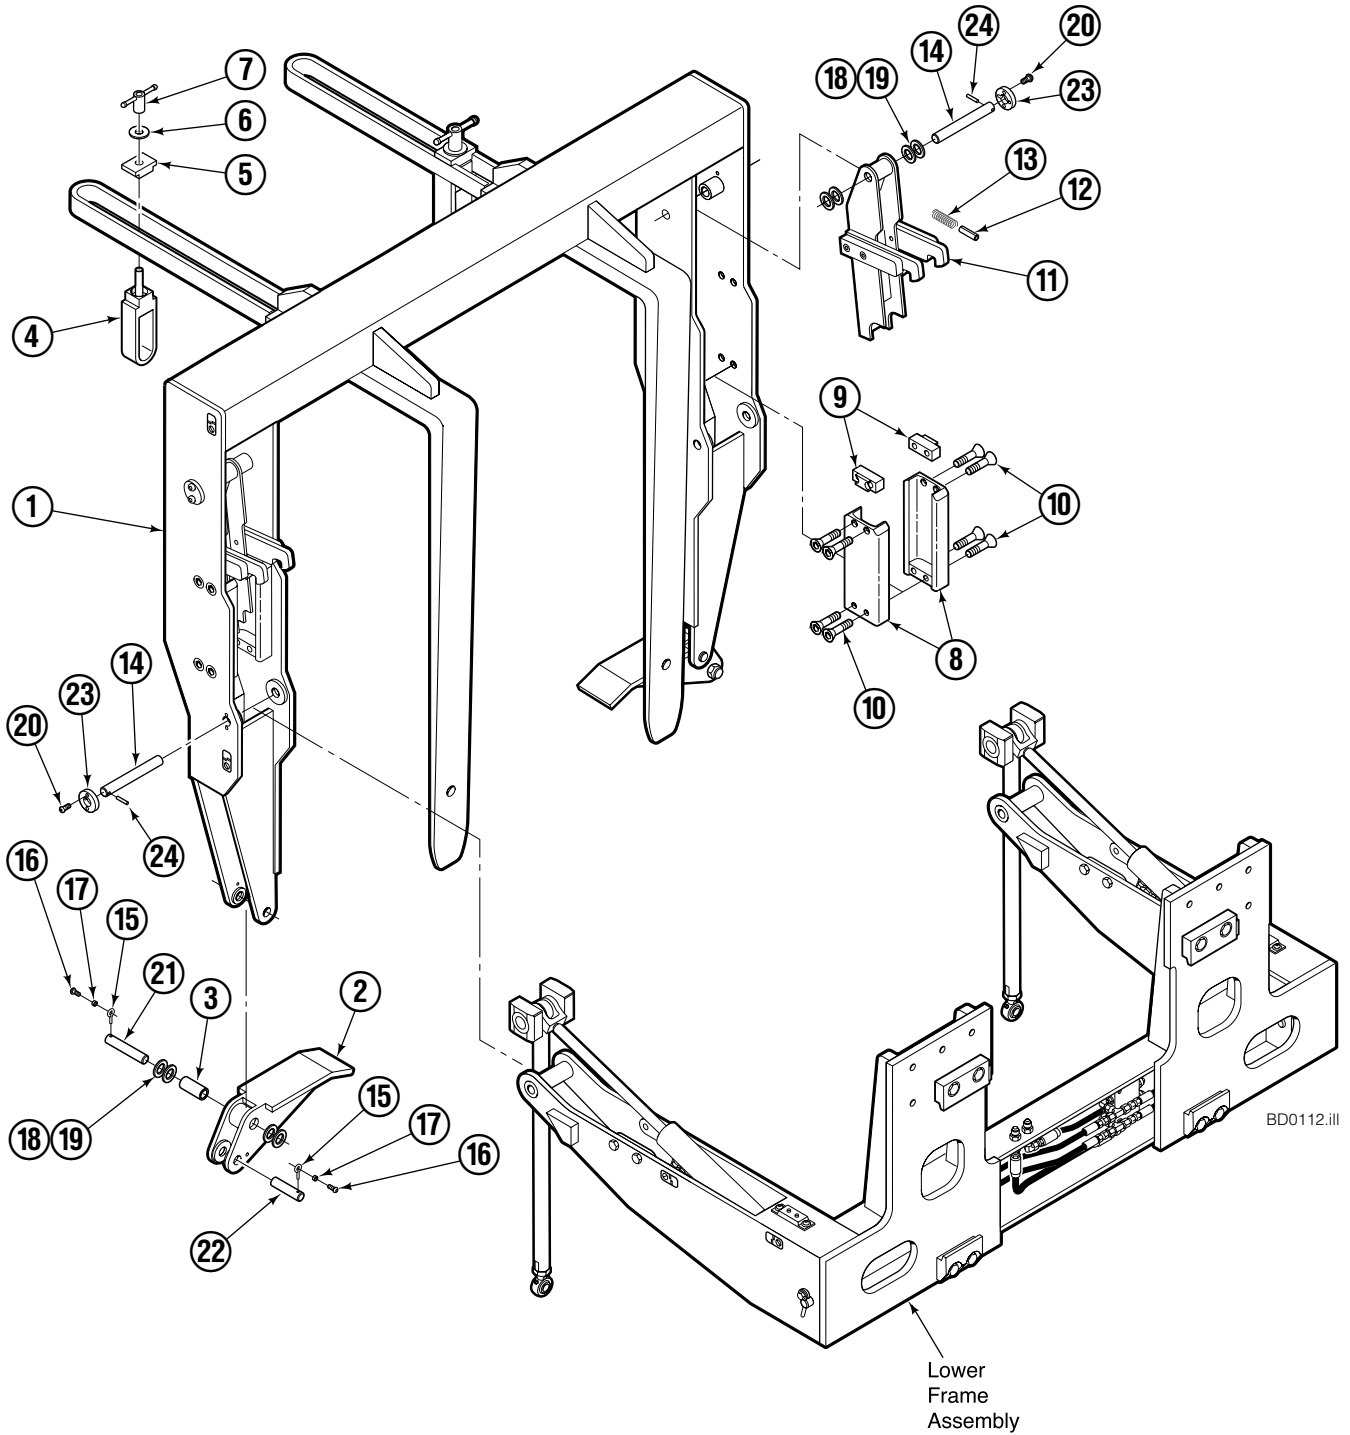

Internet: www.cascorp.com

Decals

REF	QTY	PART NO.	DESCRIPTION
1	8	665595	No Hand Hold Decal
2	2	656038	Caution Decal
3	1	211274	Eagle – 80 mm

Publications

PART NO.	DESCRIPTION
40D-BD-003	Parts Manual
219472	Service Manual
217562	Operators Guide
217666	Installation Instructions
680664	Servicing Cascade Cylinders-VHS
679929	Tool Catalog
673964	Literature Index Order Form

Upper Frame Assembly

Upper Frame Assembly

40D			
REF	QTY	Bin Width	DESCRIPTION
		48 in. PART NO.	
		224534	Upper Frame Assembly
1	1	6016859	Upper Frame

Reference: S-21198.

Common items.

REF	QTY	PART NO.	DESCRIPTION
2	2	220940	Foot Assembly
3	4	204535	Bearing ▲
4	2	6103140	Hold Down ■
5	2	399481	Clamp ■
6	2	6236	Washer ■
7	2	399477	Handle ■
8	4	220944	Housing
9	4	224484	Housing Cap
10	16	768712	Capscrew, M16x60-8.8
11	2	6014212	Latch Assembly
12	2	673385	Drive Pin
13	2	6015502	Spring
14	4	6003332	Pin ●
15	4	227962	Eye Pin
16	4	683142	Capscrew, M12 x 20
17	4	6009379	Spacer
18	16	676069	Shim
19	24	676070	Shim
20	8	689151	Capscrew, M8 x 20 ●
21	2	6003464	Pin
22	2	6003660	Pin
23	4	6003311	Pin Retainer ●
24	4	673459	Drive Pin ●

Reference: S-21173, S-10183.

Common items.

REF	QTY	PART NO.	DESCRIPTION	REF	QTY	PART NO.	DESCRIPTION
2	4	674843	Bushing	9	8	763101	Capscrew, M16 x 25
3	2	661785	Cushion	10	1	224521	Push Rod Group – 48 in. Bin Depth ▲
4	4	4869	Capscrew, 5/16 x .50 GR8	11	2	6003659	Pin
5	4	6287	Lockwasher, 5/16	12	2	227962	Eye Pin
6	2	2375	Fitting, 6-6	13	2	683142	Capscrew, M12 x 20
7	2	7403	Grease Fitting	14	2	6009379	Spacer
8	4	219381	Latch Plate				

▲ See Push Rod Group page for parts breakdown.

Reference: Common Parts Group 6007707, SK-6293.

Push Rod Group

40D			
REF	QTY	PART NO.	DESCRIPTION
		224521	Push Rod Group – 48 in.
1	2	3011636	Cylinder Assembly ▲
2	2	10638-720	Push Rod – 48 in.
3	2	3010449	Rod End
4	2	3010450	Rod End
5	2	3012691	Jam Nut, M22
6	4	220947	Stub Shaft
7	4	224409	Bearing
8	4	7917	Roll Pin
9	2	3010451	Pin
10	4	666984	Fitting, 6-6