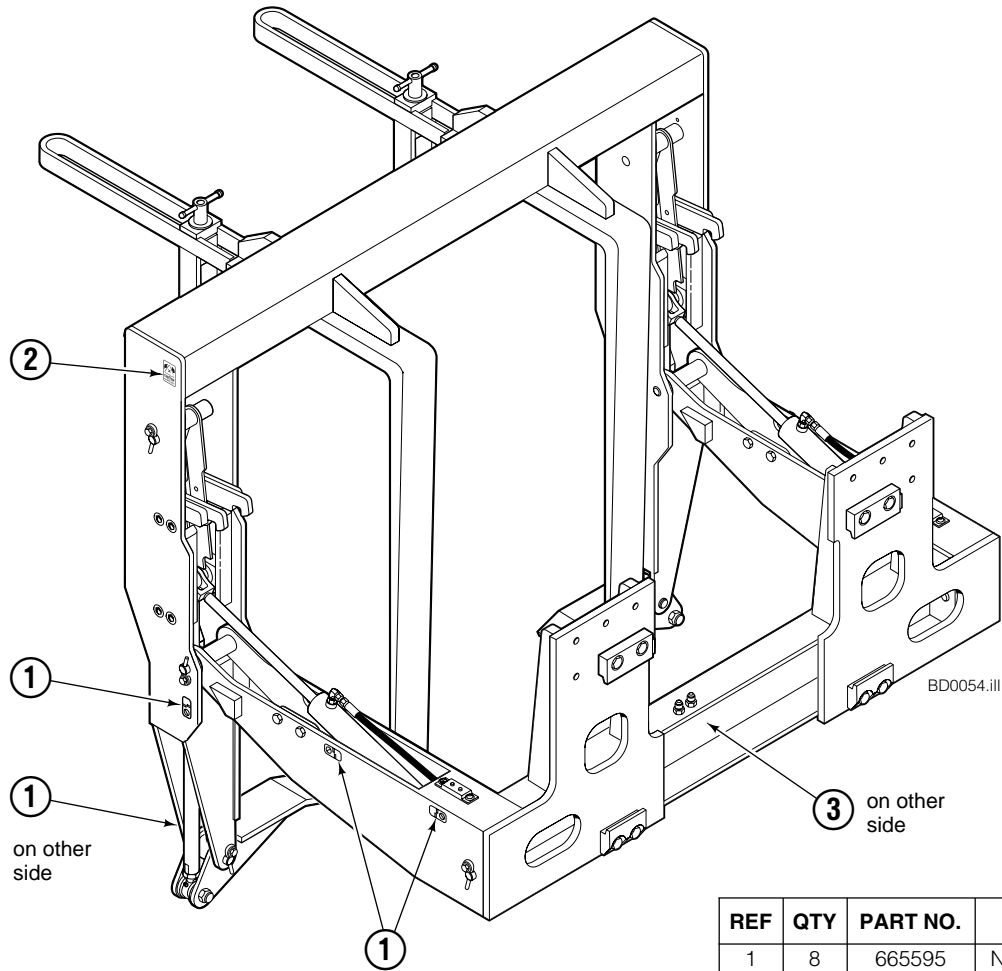

Internet: www.cascorp.com

Decals

REF	QTY	PART NO.	DESCRIPTION
1	8	665595	No Hand Hold Decal
2	2	656038	Caution Decal
3	1	211274	Eagle – 80 mm

Publications

PART NO.	DESCRIPTION
40D-BD-003	Parts Manual
219472	Service Manual
217562	Operators Guide
217666	Installation Instructions
680664	Servicing Cascade Cylinders-VHS
679929	Tool Catalog
673964	Literature Index Order Form

Upper Frame Assembly

Upper Frame Assembly

40D			
REF	QTY	Bin Width	DESCRIPTION
		48 in. PART NO.	
		224534	Upper Frame Assembly
1	1	6016859	Upper Frame

Reference: S-21198.

Common items.

REF	QTY	PART NO.	DESCRIPTION
2	2	220940	Foot Assembly
3	4	204535	Bearing ▲
4	2	6103140	Hold Down ■
5	2	399481	Clamp ■
6	2	6236	Washer ■
7	2	399477	Handle ■
8	4	220944	Housing
9	4	224484	Housing Cap
10	16	768712	Capscrew, M16x60-8.8
11	2	6014212	Latch Assembly
12	2	673385	Drive Pin
13	2	6015502	Spring
14	4	6003332	Pin ●
15	4	227962	Eye Pin
16	4	683142	Capscrew, M12 x 20
17	4	6009379	Spacer
18	16	676069	Shim
19	24	676070	Shim
20	8	689151	Capscrew, M8 x 20 ●
21	2	6003464	Pin
22	2	6003660	Pin
23	4	6003311	Pin Retainer ●
24	4	673459	Drive Pin ●

Reference: S-21173, S-10183.

Common items.

REF	QTY	PART NO.	DESCRIPTION	REF	QTY	PART NO.	DESCRIPTION
2	4	674843	Bushing	9	8	763101	Capscrew, M16 x 25
3	2	661785	Cushion	10	1	224521	Push Rod Group – 48 in. Bin Depth ▲
4	4	4869	Capscrew, 5/16 x .50 GR8	11	2	6003659	Pin
5	4	6287	Lockwasher, 5/16	12	2	227962	Eye Pin
6	2	2375	Fitting, 6-6	13	2	683142	Capscrew, M12 x 20
7	2	7403	Grease Fitting	14	2	6009379	Spacer
8	4	219381	Latch Plate				

▲ See Push Rod Group page for parts breakdown.

Reference: Common Parts Group 6007707, SK-6293.

Push Rod Group

40D			
REF	QTY	PART NO.	DESCRIPTION
		224521	Push Rod Group – 48 in.
1	2	3011636	Cylinder Assembly ▲
2	2	10638-720	Push Rod – 48 in.
3	2	3010449	Rod End
4	2	3010450	Rod End
5	2	3012691	Jam Nut, M22
6	4	220947	Stub Shaft
7	4	224409	Bearing
8	4	7917	Roll Pin
9	2	3010451	Pin
10	4	666984	Fitting, 6-6