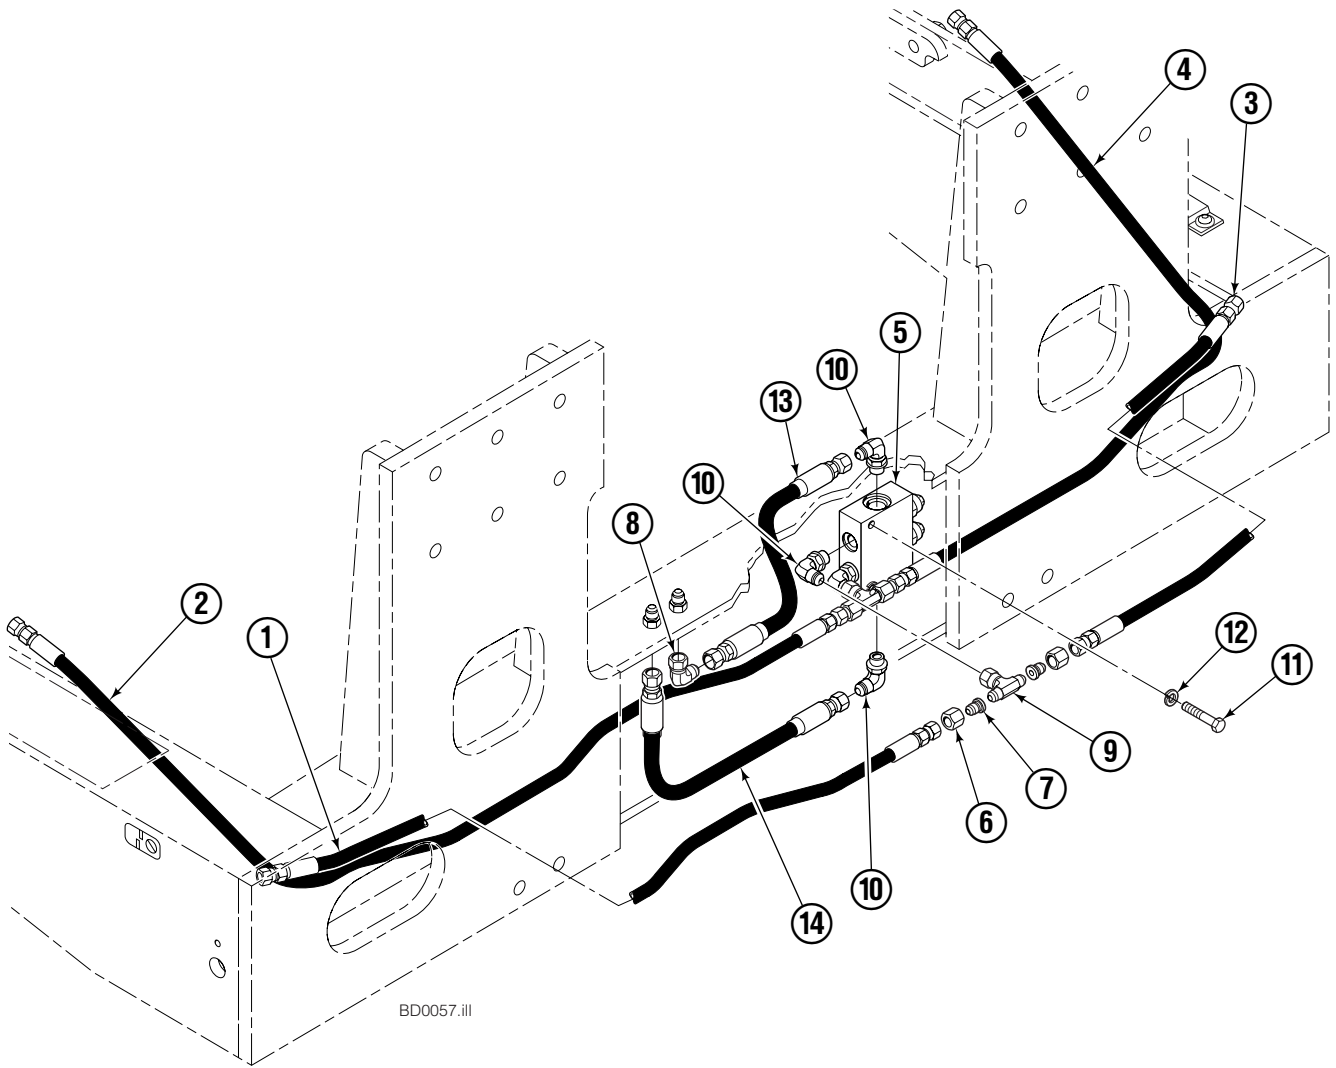

Reference: S-21173, S-10183.

Common items.

REF	QTY	PART NO.	DESCRIPTION	REF	QTY	PART NO.	DESCRIPTION
2	4	674843	Bushing	9	8	763101	Capscrew, M16 x 25
3	2	661785	Cushion	10	1	224521	Push Rod Group – 48 in. Bin Depth ▲
4	4	4869	Capscrew, 5/16 x .50 GR8	11	2	6003659	Pin
5	4	6287	Lockwasher, 5/16	12	2	227962	Eye Pin
6	2	2375	Fitting, 6-6	13	2	683142	Capscrew, M12 x 20
7	2	7403	Grease Fitting	14	2	6009379	Spacer
8	4	219381	Latch Plate				

▲ See Push Rod Group page for parts breakdown.

Reference: Common Parts Group 6007707, SK-6293.

Push Rod Group

40D			
REF	QTY	PART NO.	DESCRIPTION
		224521	Push Rod Group – 48 in.
1	2	3011636	Cylinder Assembly ▲
2	2	10638-720	Push Rod – 48 in.
3	2	3010449	Rod End
4	2	3010450	Rod End
5	2	3012691	Jam Nut, M22
6	4	220947	Stub Shaft
7	4	224409	Bearing
8	4	7917	Roll Pin
9	2	3010451	Pin
10	4	666984	Fitting, 6-6

▲ See Cylinder Assembly for parts breakdown.
Reference: Common Parts Group 224526, SK-6291, SK-6451.

Cylinder Assembly

40D							
REF	QTY	PART NO.	DESCRIPTION	REF	QTY	PART NO.	DESCRIPTION
		3011636	Cylinder Assembly	8	1	2785	O-Ring ▲
1	1	3011637	Shell	9	1	615128	Back-Up Ring ▲
2	1	3011638	Rod	10	1	662448	Seal ▲
3	1	564158	Seal ▲	11	2	559697	Bushing
4	1	636853	Wiper ▲	12	1	559698	Spacer
5	1	678019	Nut	13	2	683153	Bushing
6	1	564160	Piston			562338	Service Kit
7	1	559696	Retainer				

▲ Included in Service Kit 562338.
Reference: S-8945, S-10494, S-10497.

Hydraulic Group

40D			
Bin Width			
REF	QTY	48 in. PART NO.	DESCRIPTION
		220160	Hose Group
1	1	221620	Hose, 57 in.
2	1	383852	Hose, 43 in.
3	1	381597	Hose, 21.2 in.
4	1	383852	Hose, 43 in.