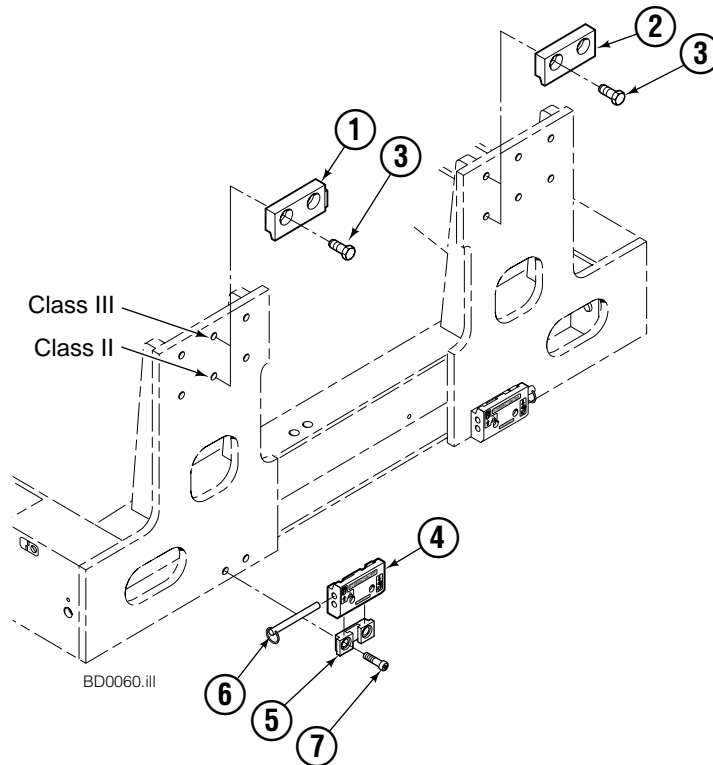

Quick-Disconnect Mounting

40D				
REF	QTY	ITA II PART NO.	ITA III PART NO.	DESCRIPTION
		220512	220814	Mounting Group
1	1	220987	220988	Upper Hook – LH
2	1	220985	220986	Upper Hook – RH
3	4	752903	752903	Capscrew, M16x45-8.8
4	2	675514 ▲	675957 ■	Lower Hook
5	2	675515 ▲	675958 ■	Guide
6	2	678832 ▲	678832 ■	Pin
7	4	211180 ▲	779016 ■	Capscrew, M16x30

▲ Included in Lower Hook Group 221740.

■ Included in Lower Hook Group 221741.

Reference: SK-6399.