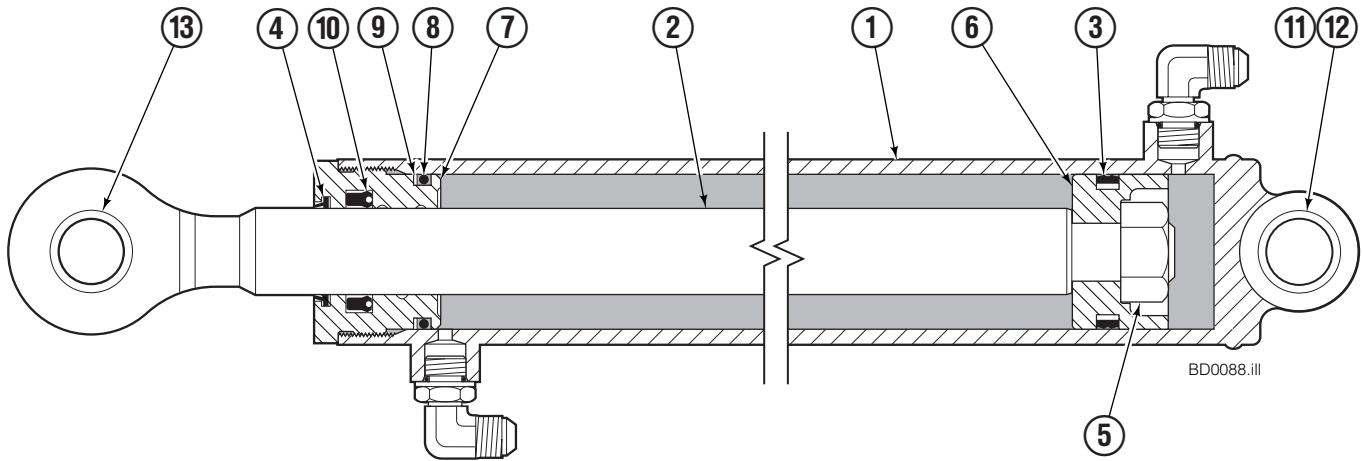

Reference: S-21173, S-10183.

Common items.

REF	QTY	PART NO.	DESCRIPTION	REF	QTY	PART NO.	DESCRIPTION
2	4	674843	Bushing	9	8	763101	Capscrew, M16 x 25
3	2	661785	Cushion	10	1	224521	Push Rod Group – 48 in. Bin Depth ▲
4	4	4869	Capscrew, 5/16 x .50 GR8	11	2	6003659	Pin
5	4	6287	Lockwasher, 5/16	12	2	227962	Eye Pin
6	2	2375	Fitting, 6-6	13	2	683142	Capscrew, M12 x 20
7	2	7403	Grease Fitting	14	2	6009379	Spacer
8	4	219381	Latch Plate				

▲ See Push Rod Group page for parts breakdown.

Reference: Common Parts Group 6007707, SK-6293.

Push Rod Group

40D			
REF	QTY	PART NO.	DESCRIPTION
		224521	Push Rod Group – 48 in.
1	2	3011636	Cylinder Assembly ▲
2	2	10638-720	Push Rod – 48 in.
3	2	3010449	Rod End
4	2	3010450	Rod End
5	2	3012691	Jam Nut, M22
6	4	220947	Stub Shaft
7	4	224409	Bearing
8	4	7917	Roll Pin
9	2	3010451	Pin
10	4	666984	Fitting, 6-6

▲ See Cylinder Assembly for parts breakdown.
Reference: Common Parts Group 224526, SK-6291, SK-6451.

Cylinder Assembly

40D							
REF	QTY	PART NO.	DESCRIPTION	REF	QTY	PART NO.	DESCRIPTION
		3011636	Cylinder Assembly	8	1	2785	O-Ring ▲
1	1	3011637	Shell	9	1	615128	Back-Up Ring ▲
2	1	3011638	Rod	10	1	662448	Seal ▲
3	1	564158	Seal ▲	11	2	559697	Bushing
4	1	636853	Wiper ▲	12	1	559698	Spacer
5	1	678019	Nut	13	2	683153	Bushing
6	1	564160	Piston			562338	Service Kit
7	1	559696	Retainer				

▲ Included in Service Kit 562338.
Reference: S-8945, S-10494, S-10497.

Hydraulic Group

40D			
Bin Width			
REF	QTY	48 in. PART NO.	DESCRIPTION
		220160	Hose Group
1	1	221620	Hose, 57 in.
2	1	383852	Hose, 43 in.
3	1	381597	Hose, 21.2 in.
4	1	383852	Hose, 43 in.