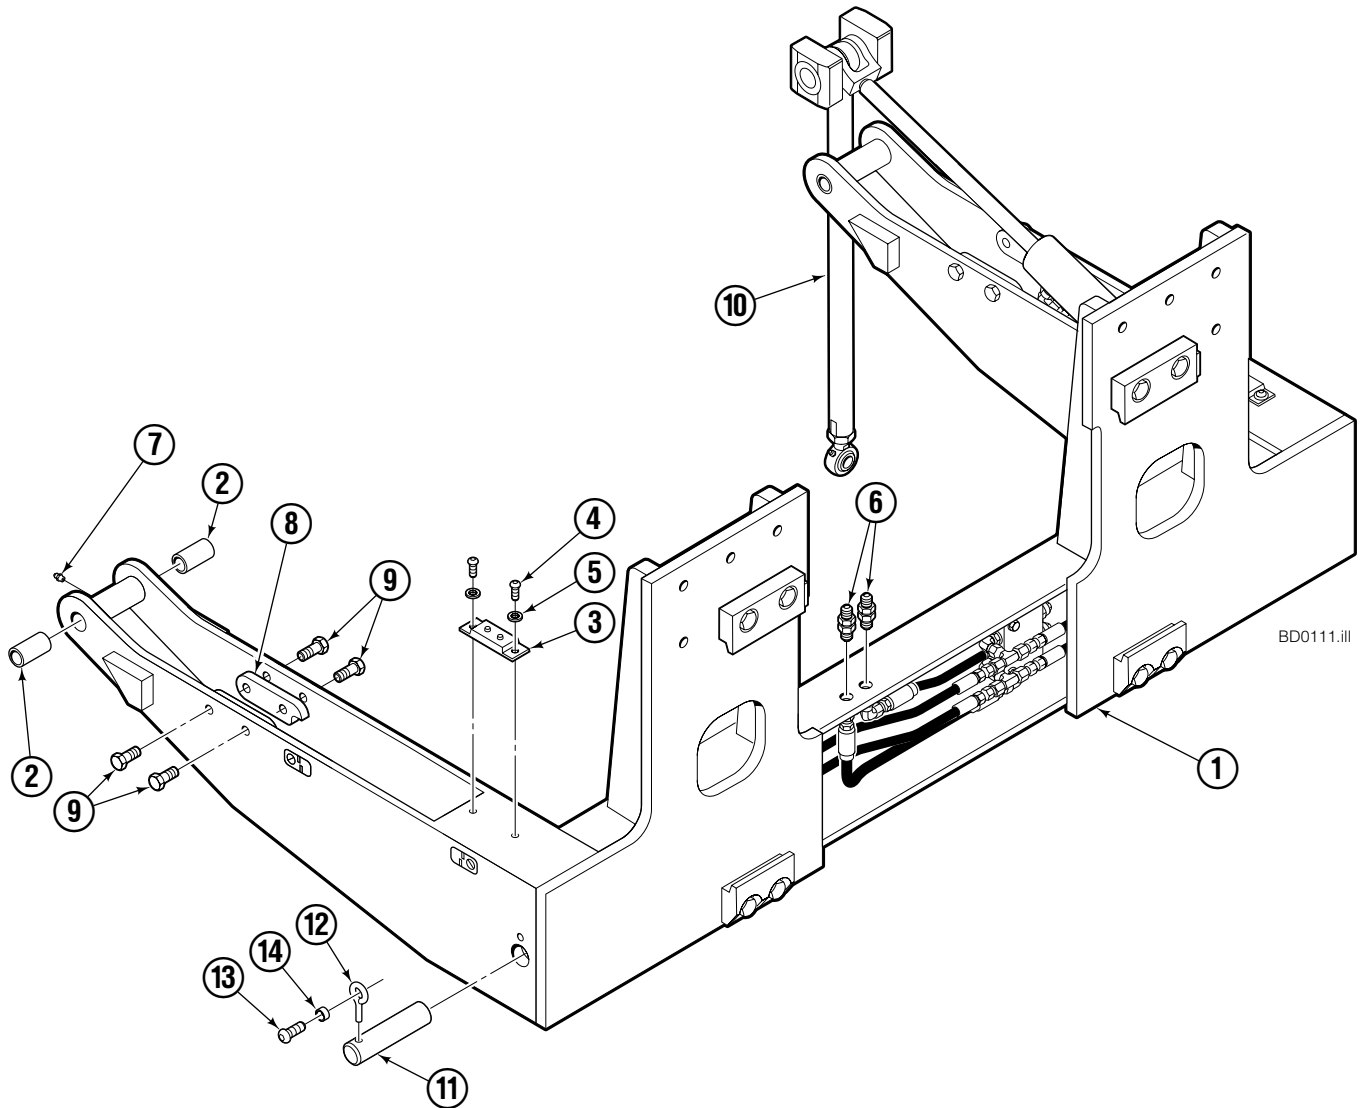

Upper Frame Assembly

Upper Frame Assembly

40D			
REF	QTY	Bin Width	DESCRIPTION
		48 in. PART NO.	
		224534	Upper Frame Assembly
1	1	6016859	Upper Frame

Reference: S-21198.

Common items.

REF	QTY	PART NO.	DESCRIPTION
2	2	220940	Foot Assembly
3	4	204535	Bearing ▲
4	2	6103140	Hold Down ■
5	2	399481	Clamp ■
6	2	6236	Washer ■
7	2	399477	Handle ■
8	4	220944	Housing
9	4	224484	Housing Cap
10	16	768712	Capscrew, M16x60-8.8
11	2	6014212	Latch Assembly
12	2	673385	Drive Pin
13	2	6015502	Spring
14	4	6003332	Pin ●
15	4	227962	Eye Pin
16	4	683142	Capscrew, M12 x 20
17	4	6009379	Spacer
18	16	676069	Shim
19	24	676070	Shim
20	8	689151	Capscrew, M8 x 20 ●
21	2	6003464	Pin
22	2	6003660	Pin
23	4	6003311	Pin Retainer ●
24	4	673459	Drive Pin ●

▲ Included in Foot Assembly 220940.

■ Included in Hold Down Assembly 6102541.

● Included in Pivot Pin Assembly 6003334.

Reference: Common Parts Group 6007708, SK-6290, SK-6288.

Lower Frame Assembly

40D			
REF	QTY	Bin Width	DESCRIPTION
		48 in. PART NO.	
		224529	Lower Frame Assembly
1	1	21173-1219	Lower Frame

Reference: S-21173, S-10183.

Common items.

REF	QTY	PART NO.	DESCRIPTION	REF	QTY	PART NO.	DESCRIPTION
2	4	674843	Bushing	9	8	763101	Capscrew, M16 x 25
3	2	661785	Cushion	10	1	224521	Push Rod Group – 48 in. Bin Depth ▲
4	4	4869	Capscrew, 5/16 x .50 GR8	11	2	6003659	Pin
5	4	6287	Lockwasher, 5/16	12	2	227962	Eye Pin
6	2	2375	Fitting, 6-6	13	2	683142	Capscrew, M12 x 20
7	2	7403	Grease Fitting	14	2	6009379	Spacer
8	4	219381	Latch Plate				

▲ See Push Rod Group page for parts breakdown.

Reference: Common Parts Group 6007707, SK-6293.

Push Rod Group

40D			
REF	QTY	PART NO.	DESCRIPTION
		224521	Push Rod Group – 48 in.
1	2	3011636	Cylinder Assembly ▲
2	2	10638-720	Push Rod – 48 in.
3	2	3010449	Rod End
4	2	3010450	Rod End
5	2	3012691	Jam Nut, M22
6	4	220947	Stub Shaft
7	4	224409	Bearing
8	4	7917	Roll Pin
9	2	3010451	Pin
10	4	666984	Fitting, 6-6