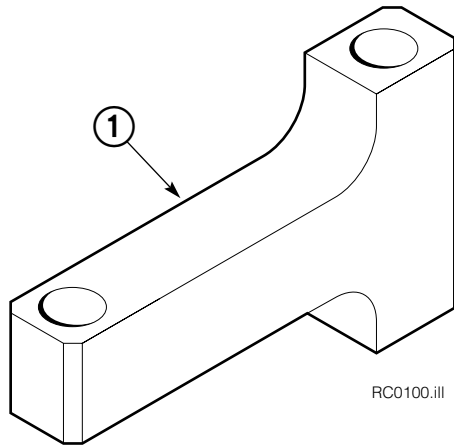

Revolving Connection Fixed Short Arm

90F			
REF	QTY	PART NO.	DESCRIPTION
		208767	Revolving Connection
1	2	768798	Capscrew, M8 x 45
2	1	687300	End Block
3	6	604511	Fitting, 6-6
4	1	7341	Snap Ring
5	1	687288	Shaft
6	1	681585	Service Kit
7	6	663694	Fitting, 3
8	1	208942	Body
9	1	3138	Snap Ring
10	4	604510	Fitting, 6

Long Arm Cylinder

REF	QTY	PART NO.	DESCRIPTION
		580171	Cylinder Assembly
1	1	674843	Bearing
2	1	560997	Nut
◆3	1	660769	Bearing
◆4	1	662462	Seal
◆5	2	638295	Back-Up Ring
6	2	604511	Fitting, 6-6
7	1	556852	Fitting, 4
8	1	557212	Check Valve
◆9	1	2801	O-Ring
◆10	1	583977	Back-Up Ring
◆11	1	554598	Seal
◆12	1	628047	Wiper
13	1	557405	Rod
14	1	555724	Retainer
15	1	557389	Piston
◆16	1	2722	O-Ring
17	1	558353	Shell
18	1	667516	Check Valve Service Kit
19	1	—	Spacer
20	1	—	Spacer
21	2	675006	Bearing
22	1	669243	Seal Loader
		555725	Service Kit

◆ Included in Service Kit 555725.

Reference: S-5320, S-5321.

Link

REF	QTY	PART NO.	DESCRIPTION
1	2	675098	Link

Short Arm

RC0217.ill

90F			
REF	QTY	PART NO.	DESCRIPTION
		681250	Arm Assembly
1	1	681251	Short Arm
2	2	674994	Link
3	2	682978	Clevis Pin
4	2	6525	Cotter Pin
5	2	674993	Pin
6	1	674962	Contact Pad
7	2	689900	Plug
8	1	676810	Arm Tip Repair Kit