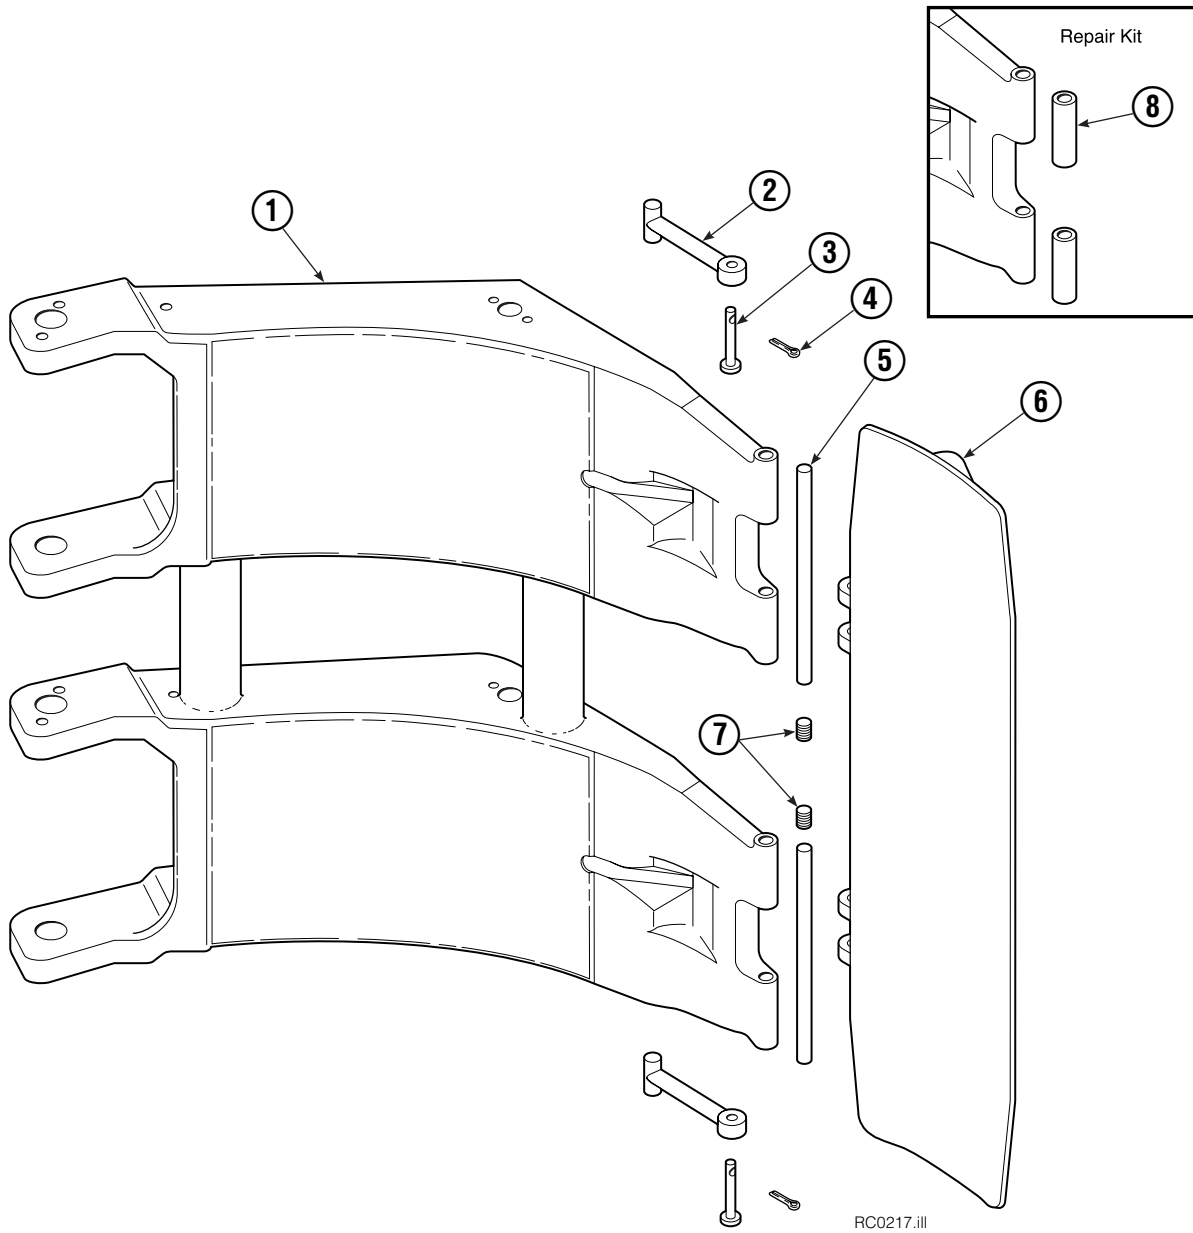

Revolving Connection Fixed Short Arm

90F			
REF	QTY	PART NO.	DESCRIPTION
		208767	Revolving Connection
1	2	768798	Capscrew, M8 x 45
2	1	687300	End Block
3	6	604511	Fitting, 6-6
4	1	7341	Snap Ring
5	1	687288	Shaft
6	1	681585	Service Kit
7	6	663694	Fitting, 3
8	1	208942	Body
9	1	3138	Snap Ring
10	4	604510	Fitting, 6

◆ Included in Service Kit 555725.

Reference: S-5320, S-5321.

Link

REF	QTY	PART NO.	DESCRIPTION
1	2	675098	Link

Short Arm

RC0217.ill

90F			
REF	QTY	PART NO.	DESCRIPTION
		681250	Arm Assembly
1	1	681251	Short Arm
2	2	674994	Link
3	2	682978	Clevis Pin
4	2	6525	Cotter Pin
5	2	674993	Pin
6	1	674962	Contact Pad
7	2	689900	Plug
8	1	676810	Arm Tip Repair Kit

Long Arm

90F			
REF	QTY	PART NO.	DESCRIPTION
		681264	Arm Assembly
1	1	681265	Long Arm
2	2	674994	Link
3	2	682978	Clevis Pin
4	2	6525	Cotter Pin
5	2	674993	Pin
6	1	674962	Contact Pad
7	2	689900	Plug
8	1	676810	Arm Tip Repair Kit