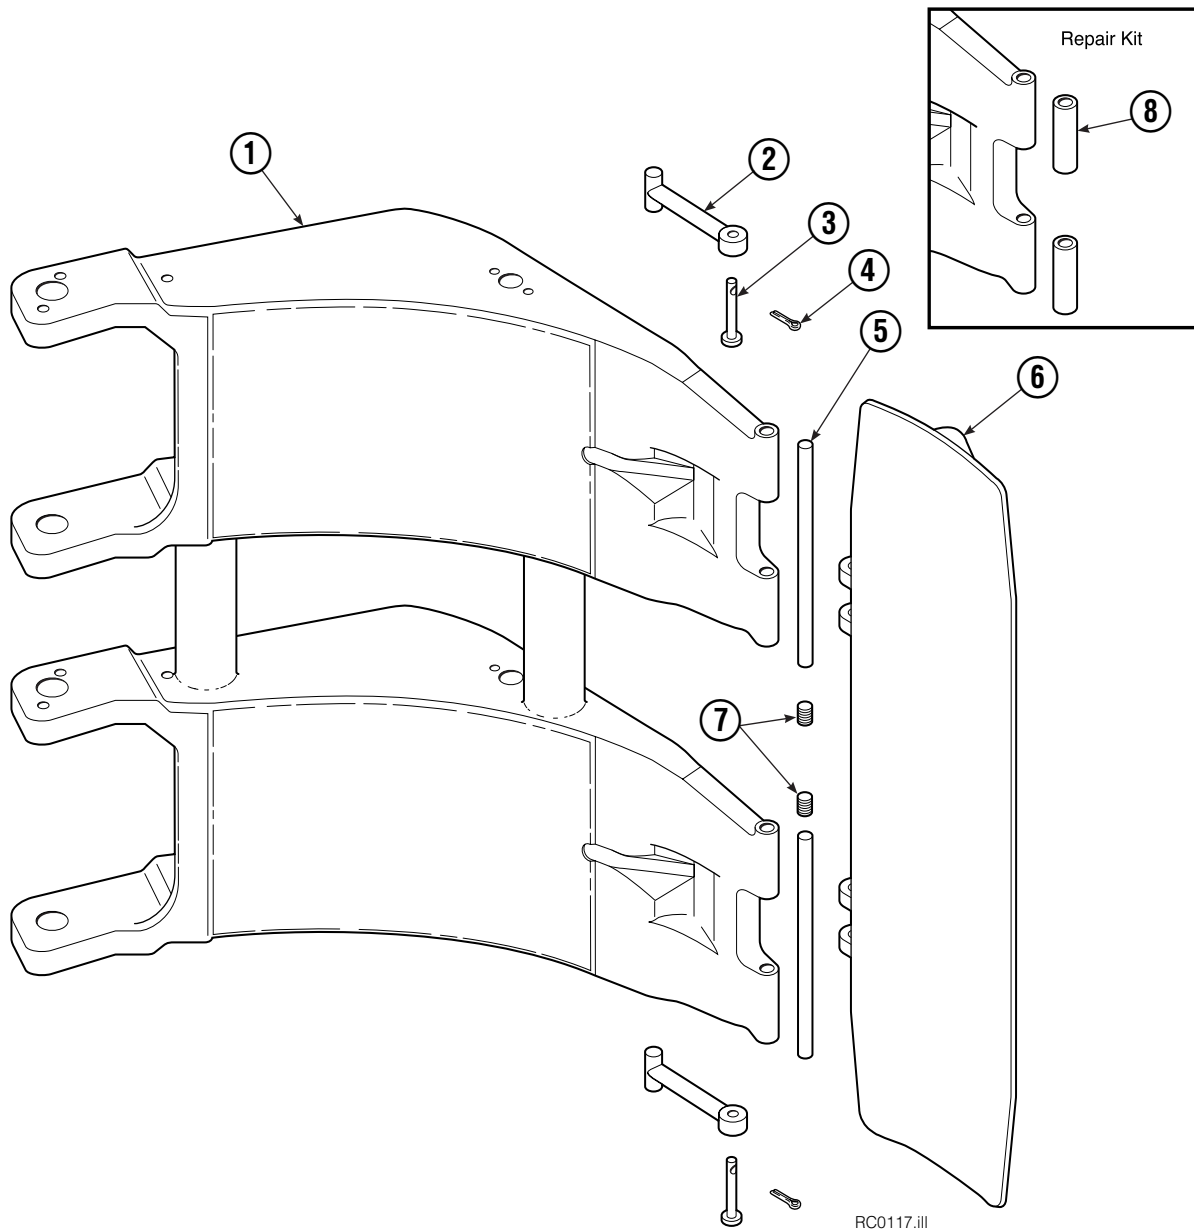

Long Arm

90F			
REF	QTY	PART NO.	DESCRIPTION
		681264	Arm Assembly
1	1	681265	Long Arm
2	2	674994	Link
3	2	682978	Clevis Pin
4	2	6525	Cotter Pin
5	2	674993	Pin
6	1	674962	Contact Pad
7	2	689900	Plug
8	1	676810	Arm Tip Repair Kit