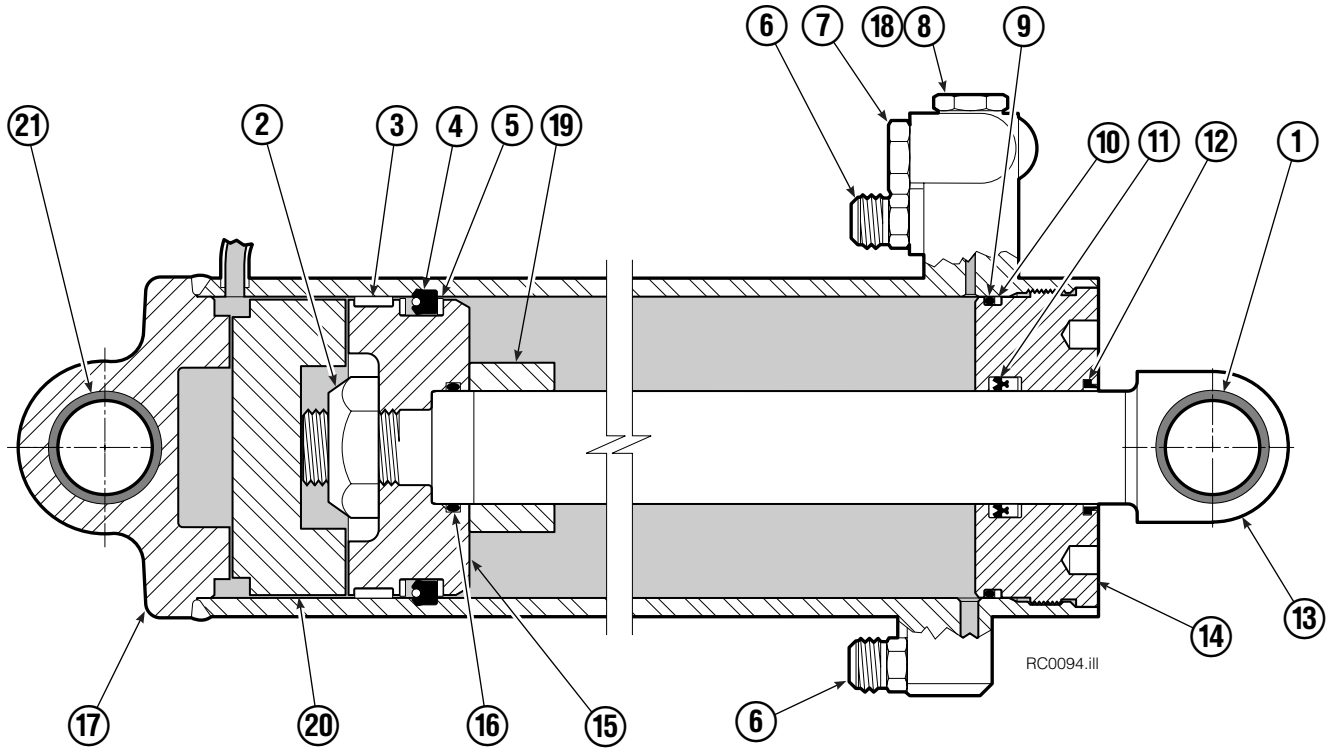

Long Arm Cylinder

REF	QTY	PART NO.	DESCRIPTION
		580171	Cylinder Assembly
1	1	674843	Bearing
2	1	560997	Nut
◆3	1	660769	Bearing
◆4	1	662462	Seal
◆5	2	638295	Back-Up Ring
6	2	604511	Fitting, 6-6
7	1	556852	Fitting, 4
8	1	557212	Check Valve
◆9	1	2801	O-Ring
◆10	1	583977	Back-Up Ring
◆11	1	554598	Seal
◆12	1	628047	Wiper
13	1	557405	Rod
14	1	555724	Retainer
15	1	557389	Piston
◆16	1	2722	O-Ring
17	1	558353	Shell
18	1	667516	Check Valve Service Kit
19	1	—	Spacer
20	1	—	Spacer
21	2	675006	Bearing
22	1	669243	Seal Loader
		555725	Service Kit

◆ Included in Service Kit 555725.

Reference: S-5320, S-5321.