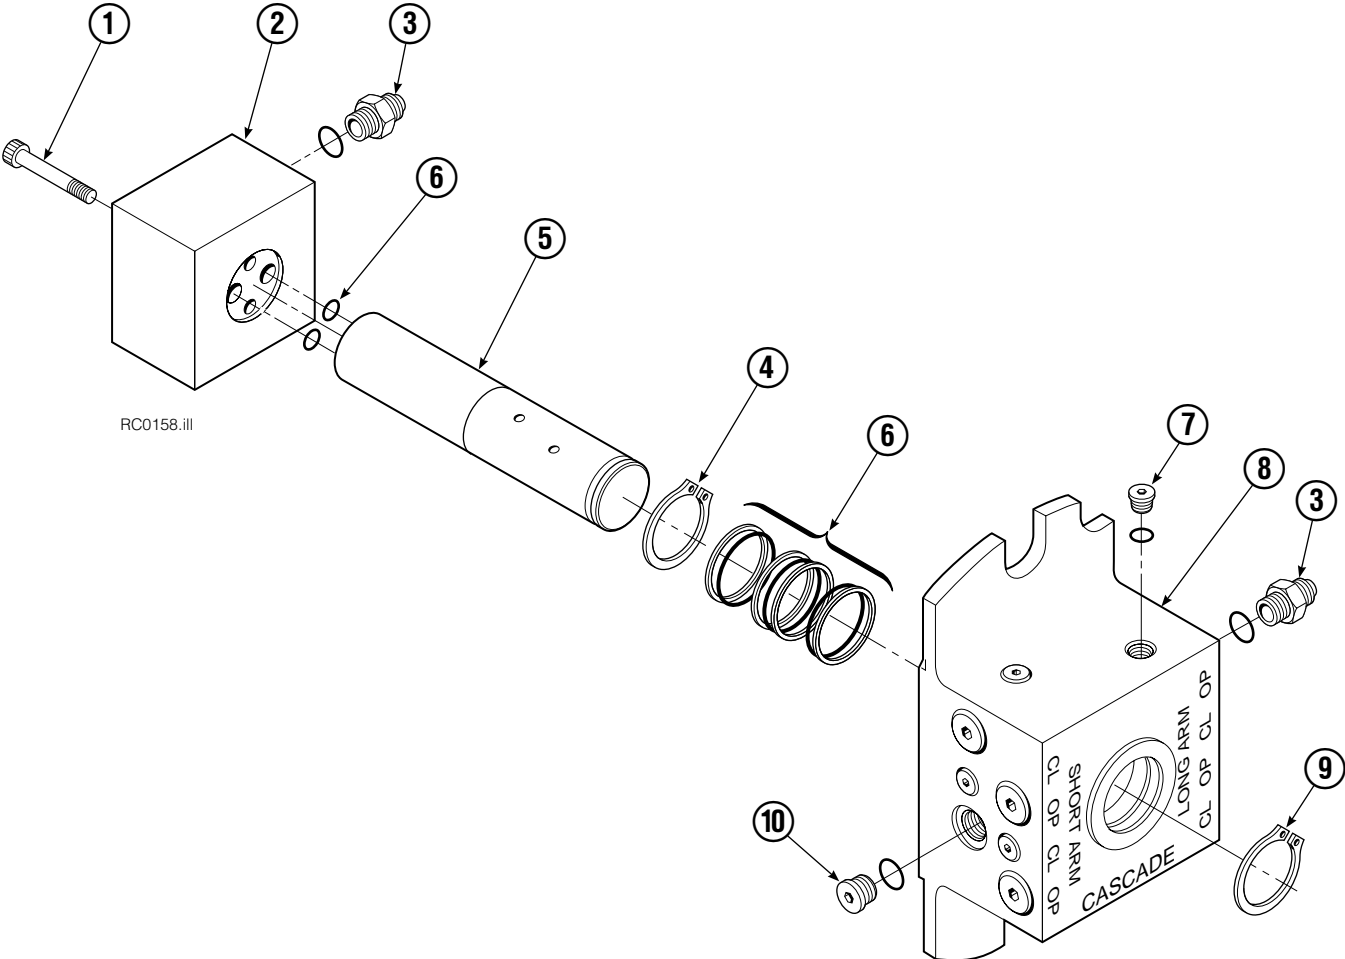

● Quantity as required.

■ See Drive Motor page for parts breakdown.

▲ See Check Valve page for parts breakdown.

Drive Motor

REF	QTY	PART NO.	DESCRIPTION
		206392	Drive Motor
1	1	675478	Shaft
2	1	675477	Drive
3	1	675479	Spacer Plate
■ 4	1	675480	Gerotor Set (101-1768-007)
■ 4	1	685075	Gerotor Set (101-1768-009)
5	1	675482	End Cap
● 6	1	206405	Service Kit
■ 7	1	685089	Flange (101-1768-007)
■ 7	1	685090	Flange (101-1768-009)

Cascade provides service replacement parts for the listed parts only. Due to cost, if others parts need replacement, the complete drive motor should be replaced.

- See Nameplate under valve for correct part number of Gerotor Set and Flange.
- Compatible with water glycol based hydraulic fluids.

Check Valve

REF	QTY	PART NO.	DESCRIPTION
		670549	Check Valve Assembly
1	2	609453	Fitting, 10
2	2	670552	Spring
3	2	670551	Guide
4	2	7020	Ball
5	2	602580	Fitting, 8
6	2	673989	Spring
7	1	670550	Body
8	1	670553	Spool

Revolving Connection Fixed Short Arm

90F			
REF	QTY	PART NO.	DESCRIPTION
		208767	Revolving Connection
1	2	768798	Capscrew, M8 x 45
2	1	687300	End Block
3	6	604511	Fitting, 6-6
4	1	7341	Snap Ring
5	1	687288	Shaft
6	1	681585	Service Kit
7	6	663694	Fitting, 3
8	1	208942	Body
9	1	3138	Snap Ring
10	4	604510	Fitting, 6