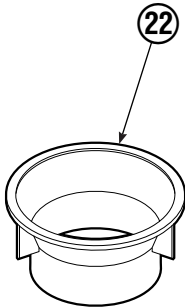

Check Valve

REF	QTY	PART NO.	DESCRIPTION
		670549	Check Valve Assembly
1	2	609453	Fitting, 10
2	2	670552	Spring
3	2	670551	Guide
4	2	7020	Ball
5	2	602580	Fitting, 8
6	2	673989	Spring
7	1	670550	Body
8	1	670553	Spool

Revolving Connection Fixed Short Arm

90F			
REF	QTY	PART NO.	DESCRIPTION
		208767	Revolving Connection
1	2	768798	Capscrew, M8 x 45
2	1	687300	End Block
3	6	604511	Fitting, 6-6
4	1	7341	Snap Ring
5	1	687288	Shaft
6	1	681585	Service Kit
7	6	663694	Fitting, 3
8	1	208942	Body
9	1	3138	Snap Ring
10	4	604510	Fitting, 6

Long Arm Cylinder

REF	QTY	PART NO.	DESCRIPTION
		580171	Cylinder Assembly
1	1	674843	Bearing
2	1	560997	Nut
◆3	1	660769	Bearing
◆4	1	662462	Seal
◆5	2	638295	Back-Up Ring
6	2	604511	Fitting, 6-6
7	1	556852	Fitting, 4
8	1	557212	Check Valve
◆9	1	2801	O-Ring
◆10	1	583977	Back-Up Ring
◆11	1	554598	Seal
◆12	1	628047	Wiper
13	1	557405	Rod
14	1	555724	Retainer
15	1	557389	Piston
◆16	1	2722	O-Ring
17	1	558353	Shell
18	1	667516	Check Valve Service Kit
19	1	—	Spacer
20	1	—	Spacer
21	2	675006	Bearing
22	1	669243	Seal Loader
		555725	Service Kit

◆ Included in Service Kit 555725.

Reference: S-5320, S-5321.

Link

REF	QTY	PART NO.	DESCRIPTION
1	2	675098	Link

Short Arm

RC0217.ill

90F			
REF	QTY	PART NO.	DESCRIPTION
		681250	Arm Assembly
1	1	681251	Short Arm
2	2	674994	Link
3	2	682978	Clevis Pin
4	2	6525	Cotter Pin
5	2	674993	Pin
6	1	674962	Contact Pad
7	2	689900	Plug
8	1	676810	Arm Tip Repair Kit