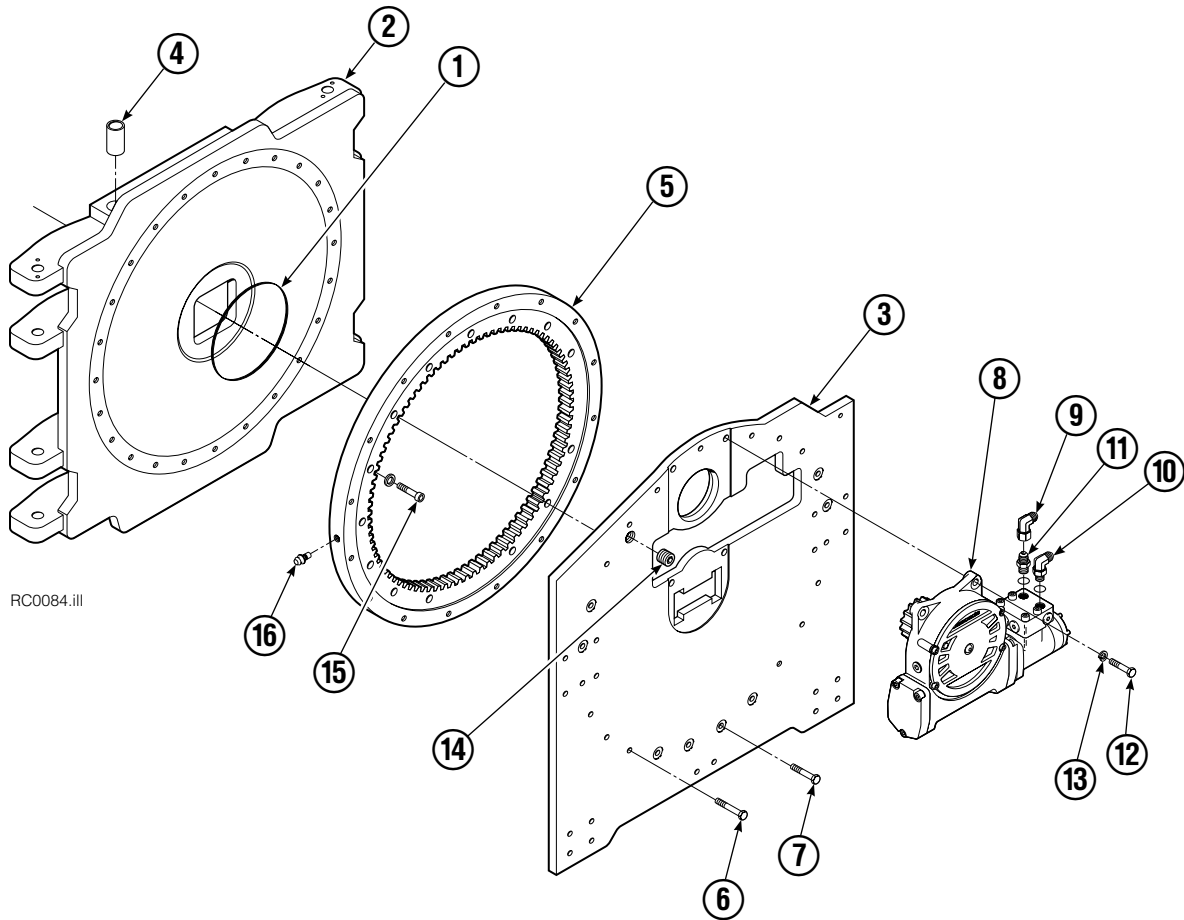

Internet: www.cascorp.com

Safety Decals

RC0636.ill

Roll Clamp Safety Decals			
REF	QTY	PART NO.	DESCRIPTION
1	6	665595	No Hand Hold Decal
2	3	660269	Short Arm Rotation Position Decal
3	4	656038	Caution Decal
4	4	679150	No Step Decal
5	4	665677	Trapped Pressure Decal
6	1	679059	Quick-Change Hook Decal

Frame Group

RC0084.ill

90F			
REF	QTY	PART NO.	DESCRIPTION
		681058	Frame Group
1	1	670931	Seal
2	1	681048	Faceplate
3	1	681004	Baseplate
4	8	675007	Bushing
5	1	681010	Bearing Assembly
6	11	209684	Capscrew, M12 x 50
7	13	211736	Capscrew, M12 x 40
8	1	795492	Drive Group ▲
9	1	605761	Fitting, 8-8
10	1	601250	Fitting, 8-8
11	1	601377	Fitting, 8-8
12	4	763021	Capscrew, M12 x 30
13	4	6290	Lockwasher
14	1	6605	Plug
15	24	753221	Capscrew, M12 x 50
	24	681473	Washer, M12
16	1	7401	Grease Fitting