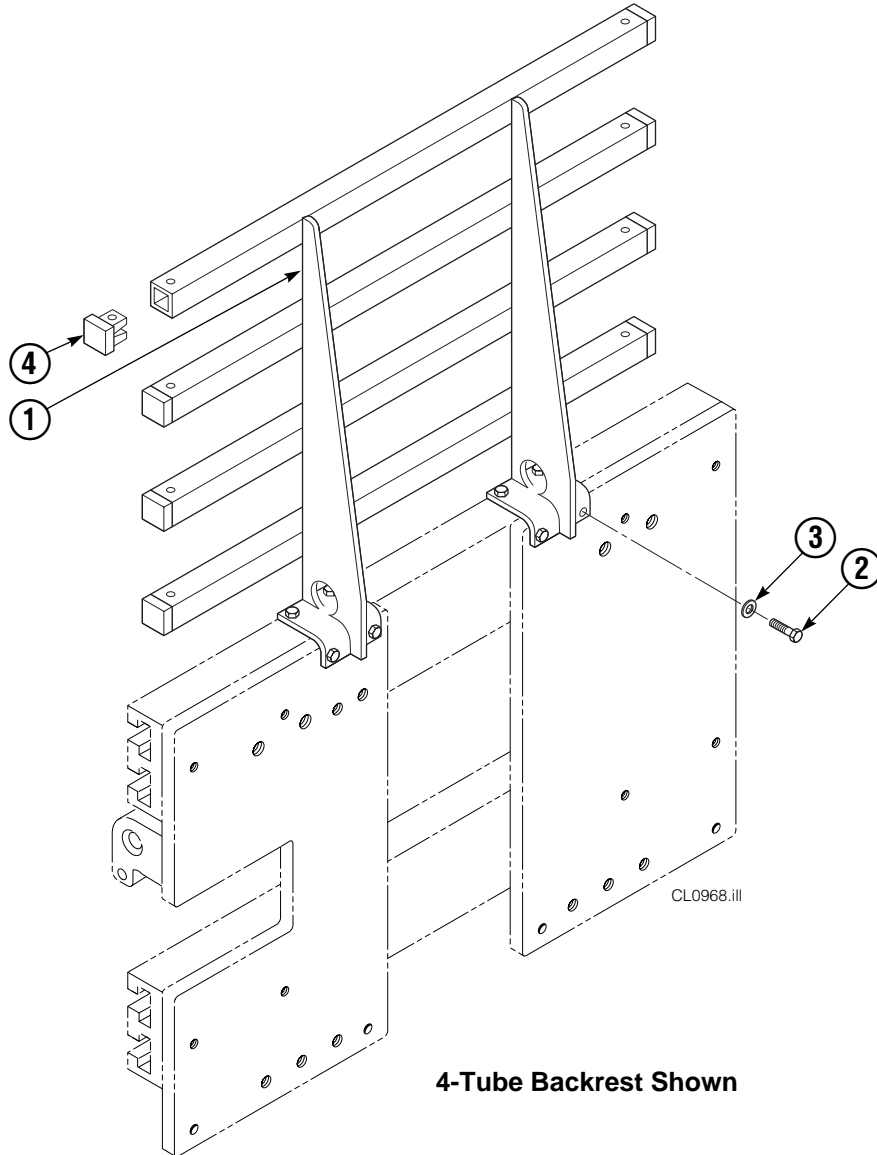

● Included in Service Kit 667513.

■ For eliminating regeneration circuit only. See Tech. Bulletin 121.

Reference: SK-5302.

Arms and Pads

25D							
REF	QTY	PART NO.	DESCRIPTION	REF	QTY	PART NO.	DESCRIPTION
1	2	221510	Contact Pad – 30x48 in. ■	10	4	787372	Capscrew, M8 x 20
2	1	221534	Arm – LH	11	4	682999	Eye Pin
3	1	221489	Arm – RH	12	4	787398	Washer, M8
4	1	221499	Stabilizer – LH	13	8	675620	Washer, M10
5	1	221495	Stabilizer – RH	14	8	200590	Bushing
6	1	221501	Shim Kit	15	12	768706	Capscrew, M12 x 35
7	2	210154	Spring	16	12	773842	Nut, M12
8	4	203405	Capscrew, M10 x 16	17	▲	676841	Contact Pad Repair Kit
9	4	210161	Pin	18	1	675626	Tool – Bushing Driver

Reference: 221498, 221511, SK-6390.

▲ Repairs one hole.

■ Length x Height.

Quick-Change Mounting Group

CL0967.ill

REF	QTY	ITA II	DESCRIPTION
		PART NO.	
		211162	Upper Mounting Group ▲
		211174	Lower Mounting Group ●
1	2	210491	Upper Hook
2	4	768577	Capscrew, M20 x 35
3	1	212999	Center Key
4	2	211129	Capscrew, M16 x 35
5	2	675514	Lower Hook
6	2	675515	Guide
7	2	678832	Pin
8	4	211180	Capscrew, M16 x 30

▲ Includes items 1–4.

● Includes items 5–8.

Reference: SK-6390.

Backrest Group

25D			
REF	QTY	PART NO.	DESCRIPTION
		221577	Backrest Group
1	1	669897	Backrest
2	8	768810	Capscrew, M10x30
3	8	667910	Washer, M10
4	8	674356	Tube End