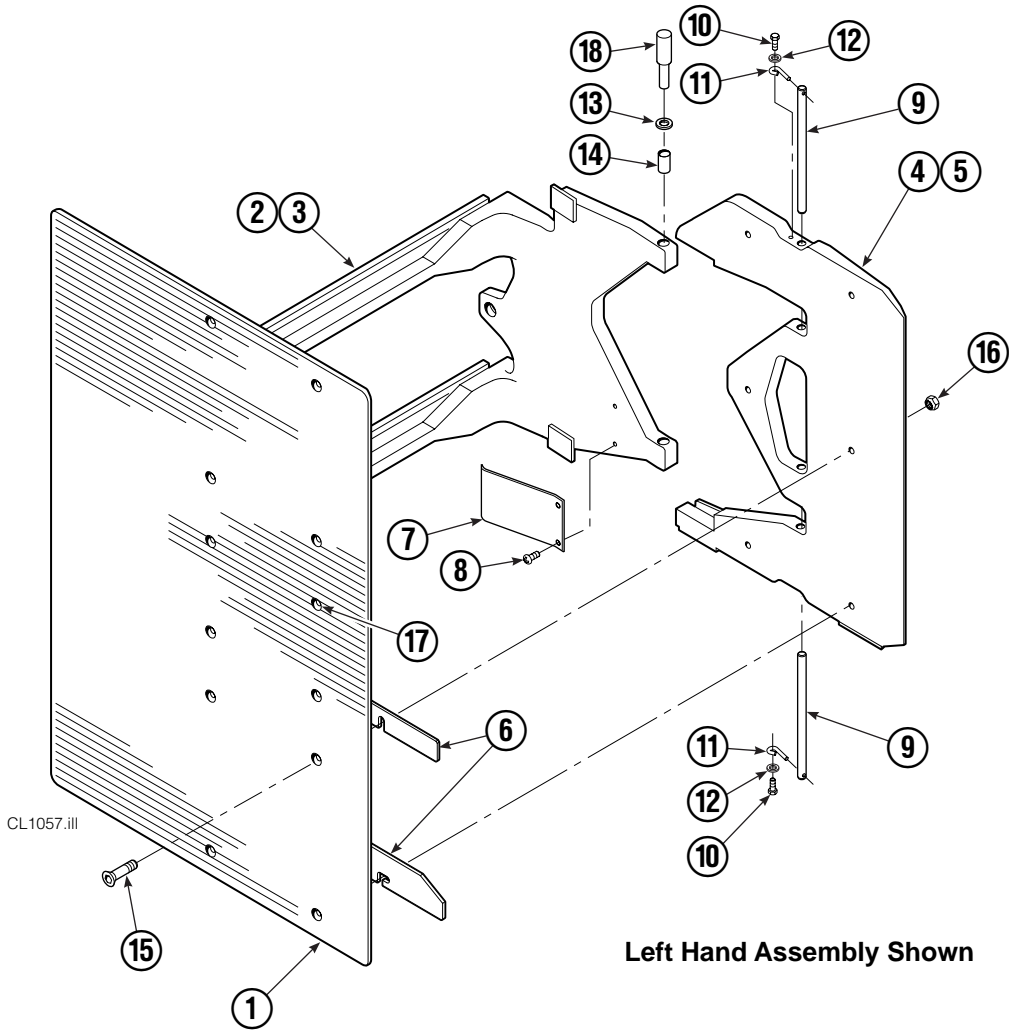

Arms and Pads

25D							
REF	QTY	PART NO.	DESCRIPTION	REF	QTY	PART NO.	DESCRIPTION
1	2	221510	Contact Pad – 30x48 in. ■	10	4	787372	Capscrew, M8 x 20
2	1	221534	Arm – LH	11	4	682999	Eye Pin
3	1	221489	Arm – RH	12	4	787398	Washer, M8
4	1	221499	Stabilizer – LH	13	8	675620	Washer, M10
5	1	221495	Stabilizer – RH	14	8	200590	Bushing
6	1	221501	Shim Kit	15	12	768706	Capscrew, M12 x 35
7	2	210154	Spring	16	12	773842	Nut, M12
8	4	203405	Capscrew, M10 x 16	17	▲	676841	Contact Pad Repair Kit
9	4	210161	Pin	18	1	675626	Tool – Bushing Driver

Reference: 221498, 221511, SK-6390.

▲ Repairs one hole.

■ Length x Height.