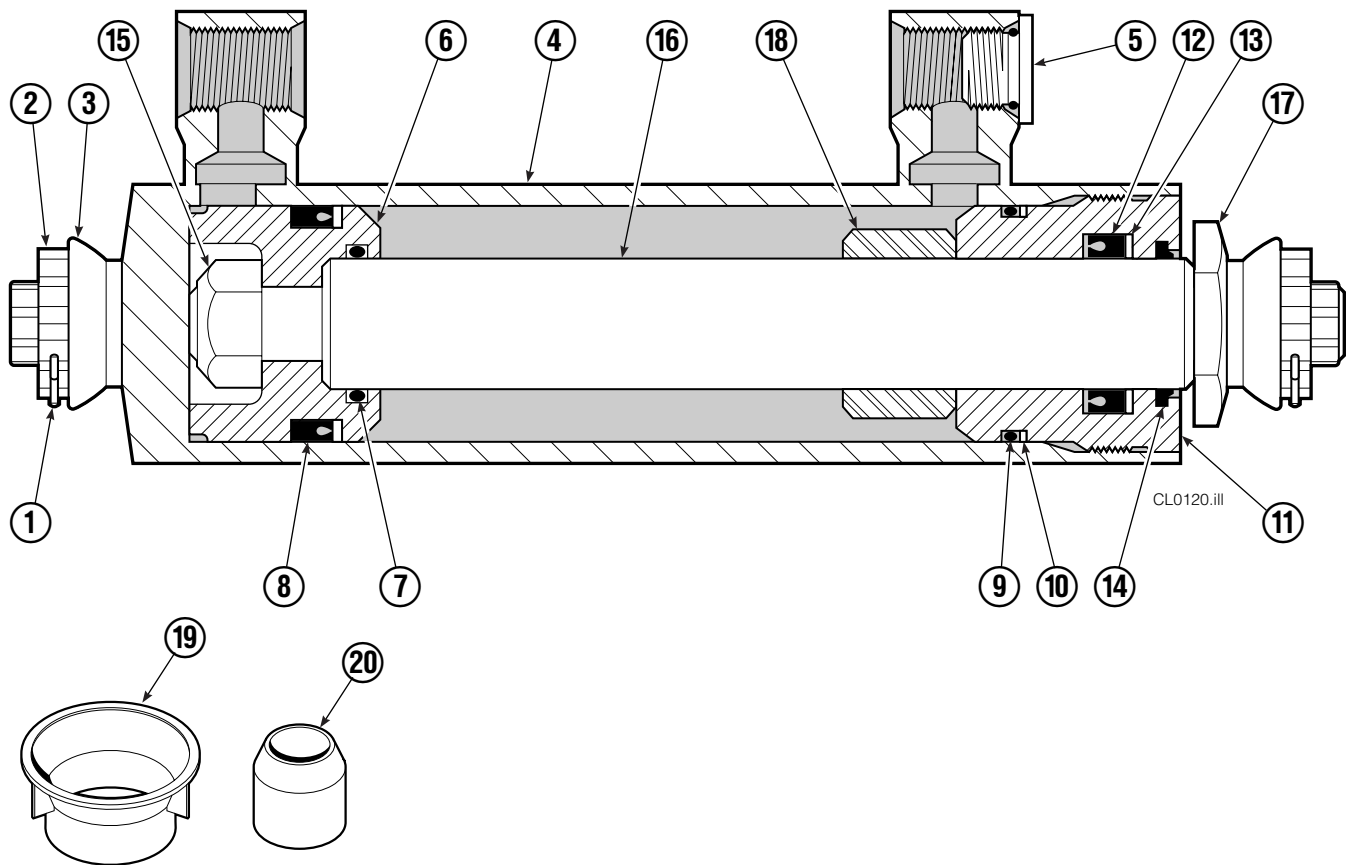

Base Unit Group

CL0962.III

25D							
REF	QTY	PART NO.	DESCRIPTION	REF	QTY	PART NO.	DESCRIPTION
1	2	210436	Hose, 24.75 in.	15	6	773842	Nut, M12
2	2	210449	Hose, 18.25 in.	16	2	768414	Capscrew, M12x65
3	1	675326	Shim Kit ■	17	4	208858	Bearing
4	2	209021	Washer, M10	18	4	667663	Bearing
5	1	601377	Fitting, 8-8	19	4	208857	Bearing
6	2	684594	Capscrew, M10x20	20	1	220996	Mounting Plate - RH
7	2	766646	Capscrew, M10x20	21	1	220997	Mounting Plate - LH
8	2	671570	Cylinder ▲	22	1	221417	Frame - Lower
9	2	768953	Roll Pin - Inner	23	1	669957	Plate
10	2	769009	Roll Pin - Outer	24	1	671545	Bumper - Lower
11	1	221280	Frame - Upper	25	4	202348	Washer, M12
12	8	667910	Washer	26	4	768556	Capscrew, M12x45
13	8	684659	Capscrew, M12x75	27	2	602580	Fitting, 8
14	1	672331	Bumper	28	6	611288	Fitting, 6-8

■ Includes two .015 in. Shims, and eight .020 in. Shims.

▲ See Cylinder page for parts breakdown.

Reference: Base Unit 221485, SK-6390.

Cylinder

25D			
REF	QTY	PART NO.	DESCRIPTION
		671570	Cylinder Assembly
1	2	6510	Cotter Pin ■
2	2	667624	Nut Retainer ■
3	2	667625	Nut ■
4	1	671572	Shell
5	1	602580	Fitting
6	1	558200	Piston
7	1	2716	O-Ring ▲
8	1	662452	Seal ▲
9	1	2785	O-Ring ▲
10	1	615128	Back-Up Ring ▲
11	1	563906	Retainer
12	1	662448	Seal ▲
13	1	638243	Nylon Ring ▲
14	1	636853	Wiper ▲
15	1	667623	Nut
16	1	667623	Rod
17	1	667626	Washer
18	1	—	Spacer
19	1	671047	Seal Loader, Piston ▲
20	1	671051	Seal Loader, Retainer ▲
		668021	Service Kit