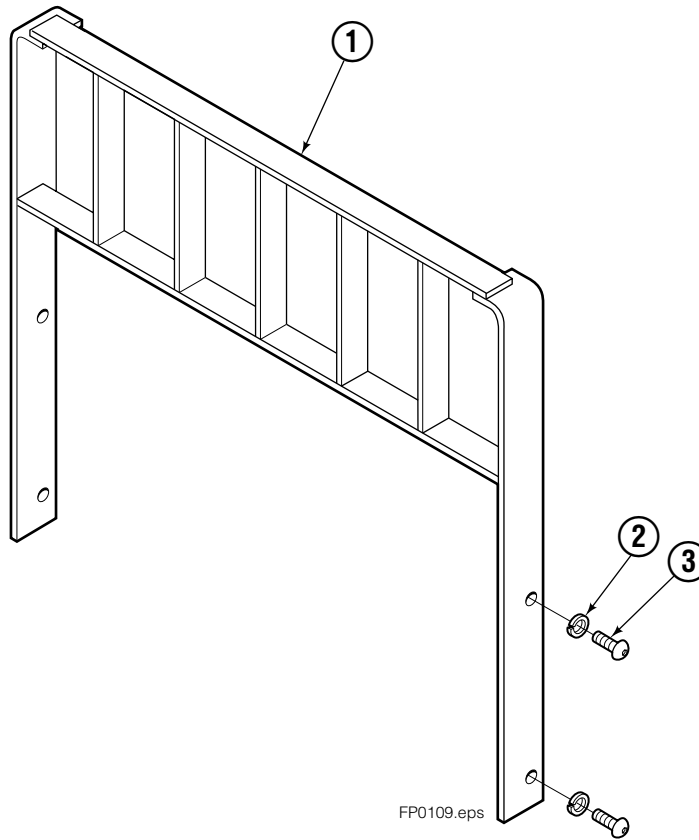

Backrest

REF	QTY	PART NO.	DESCRIPTION
1	1	3017299	Backrest – 60 x 48 in. ■
2	4	684586	Lockwasher
3	4	200173	Capscrew

■ Width by Height.

Reference: S-3979, Common Parts 684740.

Do you have questions you need answered right now? Call your nearest Cascade Parts Department.