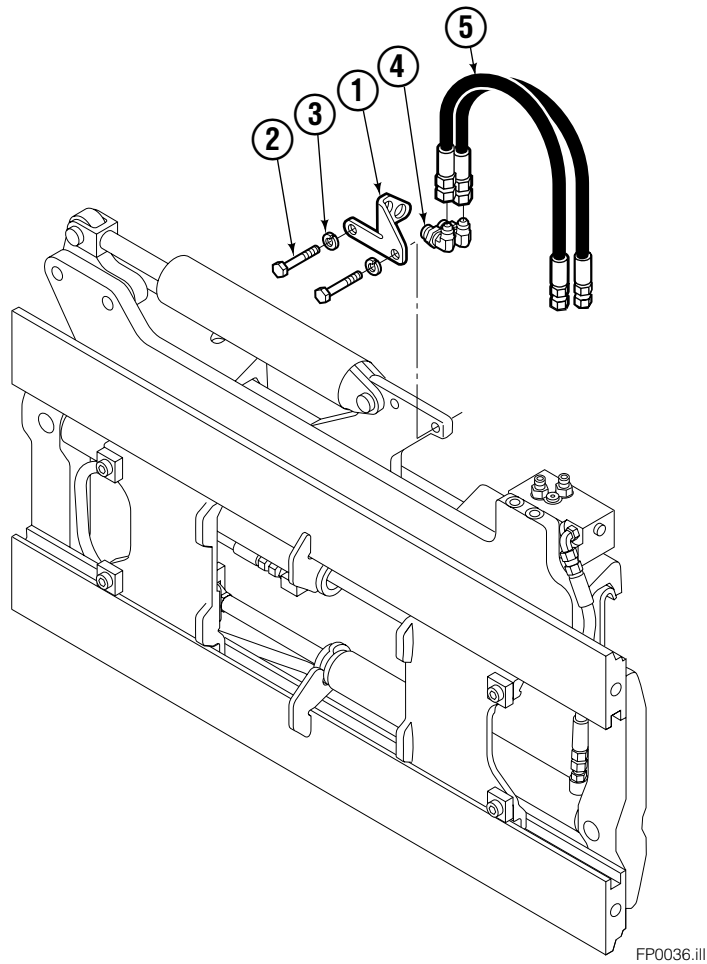

● Included in Service Kit 684827.

Reference: S-6138, S-6139.

Flow Divider Group

FP0035.iii

55F			
REF	QTY	PART NO.	DESCRIPTION
		206921	Flow Divider Group
1	1	206919	Valve ■
2	1	206918	Valve Body
3	1	207301	Cartridge-Combiner
4	2	663694	Fitting, 3
5	2	617915	Fitting, 4-4
6	1	617917	Fitting, 4-4
7	1	679992	Service Kit
8	3	685105	Capscrew
9	3	678993	Lockwasher
10	2	207300	O-Ring
11	6	617915	Fitting, 4-4
12	2	617641	Fitting, 4-4
13	2	609234	Fitting, 4-4
14	1	617916	Fitting, 4-4

■ Includes items 1 through 7.

Standard Installation Group

REF	QTY	PART NO.	DESCRIPTION
		207342	Installation Group
1	1	207314	Bracket
2	2	762899	Capscrew, M10X20-8.8
3	2	681238	Lockwasher
4	2	2453	Fitting, 8-8
5	2	207578	Hose

Backrest

REF	QTY	PART NO.	DESCRIPTION
1	1	3017299	Backrest – 60 x 48 in. ■
2	4	684586	Lockwasher
3	4	200173	Capscrew

■ Width by Height.

Reference: S-3979, Common Parts 684740.

Do you have questions you need answered right now? Call your nearest Cascade Parts Department.