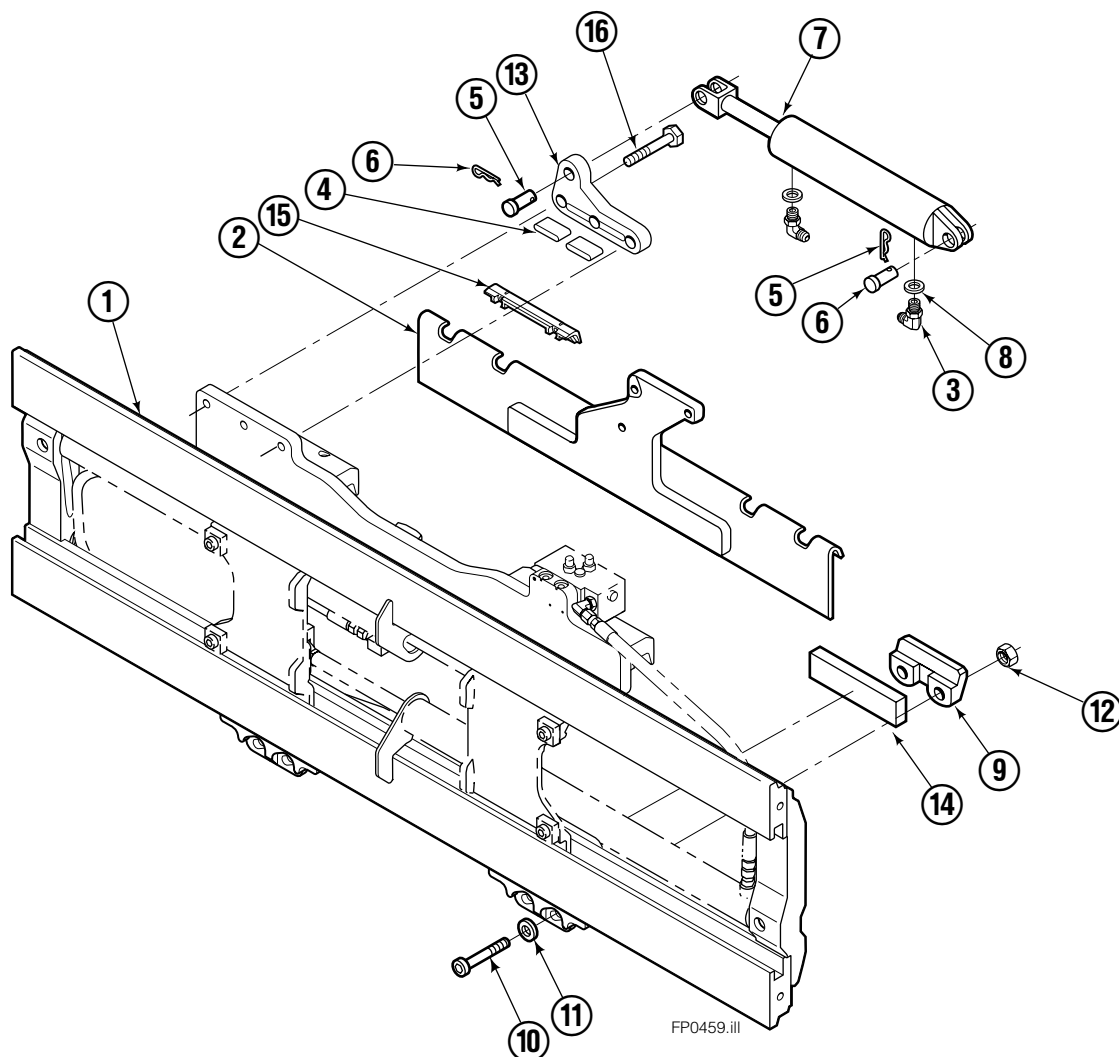

Safety Decals

Part No. 665595
(5) Places

Mounting Group Sideshifting

55F

REF	QTY	PART NO.	DESCRIPTION	REF	QTY	PART NO.	DESCRIPTION
		209452	Sideshifting Mounting-60" ■ ●	9	2	204186	Lower Hook
1	1	6109558	Frame-60" ■	10	4	766154	Capscrew, M16x2,0x40-8.8
2	1	209395	Anchor Bracket-60" ■	11	4	667225	Washer
3	2	601676	Fitting, 6-6	12	4	678990	Nut
4	2	209542	Key, M10x8x63	13	1	209309	Lug
5	2	678528	Clevis Pin	14	2	208350	Lower Bearing
6	2	672726	Hairpin Cotter	15	2	672018	Upper Bearing
7	1	676649	Cylinder Assembly ◆	16	3	752907	Capscrew, M20x50 Lg-8.8
8	1	675550	Washer (orifice .085)				

- Carriage width.
 - Includes items 2 through 16.
 - ◆ See Cylinder page for parts breakdown.
- Reference: S-28189.

Sideshift Cylinder ITA Class III

FP0126.ill

55E			
REF	QTY	PART NO.	DESCRIPTION
		675548	Cylinder Assembly
1	1	553857	Nut
2	1	662452	■ Seal
3	1	553501	Piston
4	1	636851	■ Wiper
5	1	638247	■ Back-up Ring
6	1	675550	Washer (orifice .085 in.)
7	1	675549	Shell
8	1	553449	Rod
9	1	2785	■ O-Ring
10	1	615128	■ Back-up Ring
11	1	553500	Retainer
12	1	553856	Retaining Ring
13	1	7202	Snap Ring
14	1	641835	■ Seal
		553861	Service Kit