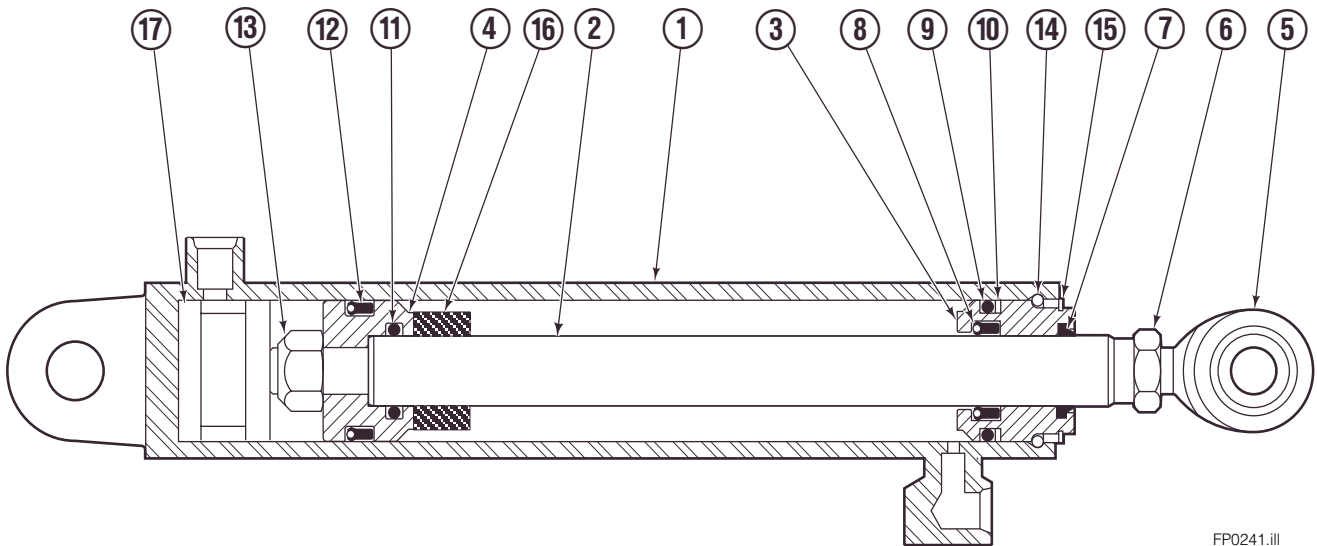

Left Hand Cylinder

FP0241.ill

55F			
REF	QTY	PART NO.	DESCRIPTION
		3017213	Cylinder Assembly
1	1	3017214	Shell
2	1	3017212	Rod
3	1	685664	Retainer
4	1	685665	Piston
5	1	564193	Rod End
6	1	5718	Nut
7	1	636850	● Rod Wiper
8	1	646540	● Rod Seal
9	1	2718	● O-Ring
10	1	615122	● Back-up Ring
11	1	2710	● O-Ring
12	1	663728	● Piston Seal
13	1	563462	Piston Nut
14	1	563916	Retaining Ring
15	1	3137	Snap Ring
16	1	398775	Spacer
17	1	—	Spacer
		684827	Service Kit

● Included in Service Kit 684827.

Reference: S-6140, S-6141.