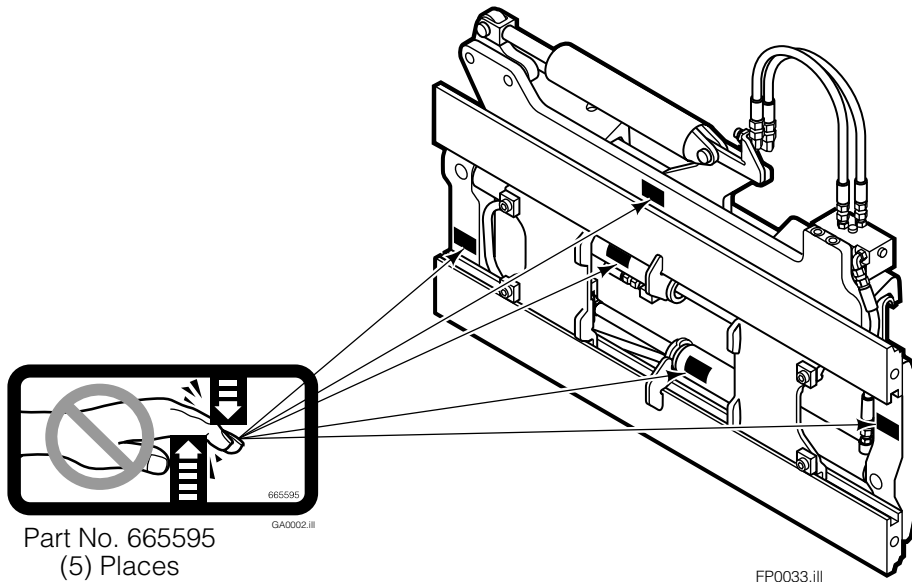

Safety Decals

Part No. 665595
(5) Places

Mounting Group Sideshifting

55F

REF	QTY	PART NO.	DESCRIPTION	REF	QTY	PART NO.	DESCRIPTION
		209452	Sideshifting Mounting-60" ■ ●	9	2	204186	Lower Hook
1	1	6109558	Frame-60" ■	10	4	766154	Capscrew, M16x2,0x40-8.8
2	1	209395	Anchor Bracket-60" ■	11	4	667225	Washer
3	2	601676	Fitting, 6-6	12	4	678990	Nut
4	2	209542	Key, M10x8x63	13	1	209309	Lug
5	2	678528	Clevis Pin	14	2	208350	Lower Bearing
6	2	672726	Hairpin Cotter	15	2	672018	Upper Bearing
7	1	676649	Cylinder Assembly ◆	16	3	752907	Capscrew, M20x50 Lg-8.8
8	1	675550	Washer (orifice .085)				