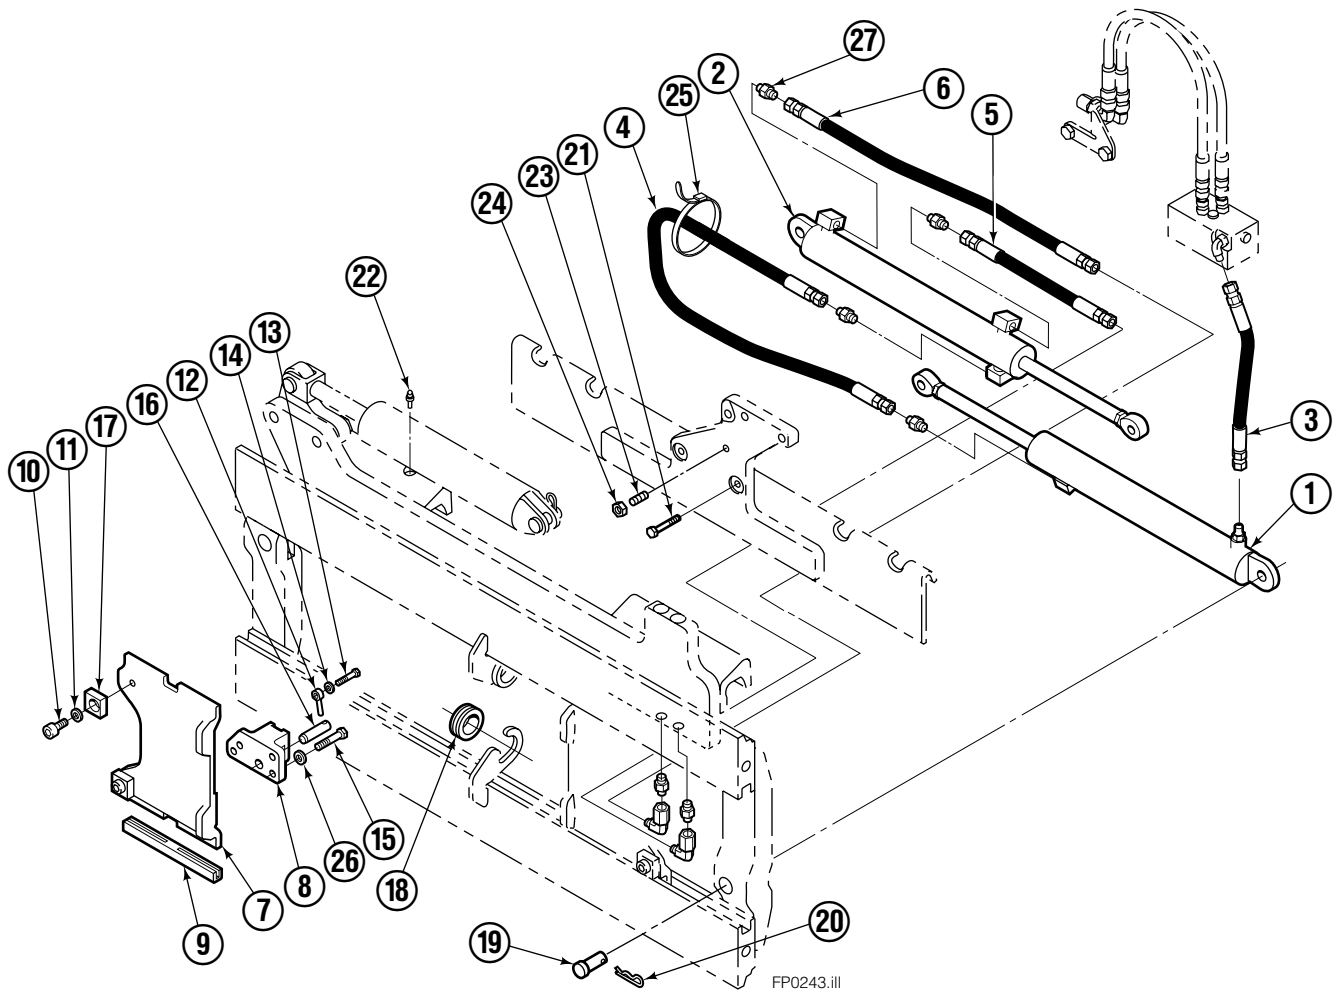

Safety Decals

Part No. 665595
(5) Places

Mounting Group Sideshifting

55F

REF	QTY	PART NO.	DESCRIPTION	REF	QTY	PART NO.	DESCRIPTION
		209452	Sideshifting Mounting-60" ■ ●	9	2	204186	Lower Hook
1	1	6109558	Frame-60" ■	10	4	766154	Capscrew, M16x2,0x40-8.8
2	1	209395	Anchor Bracket-60" ■	11	4	667225	Washer
3	2	601676	Fitting, 6-6	12	4	678990	Nut
4	2	209542	Key, M10x8x63	13	1	209309	Lug
5	2	678528	Clevis Pin	14	2	208350	Lower Bearing
6	2	672726	Hairpin Cotter	15	2	672018	Upper Bearing
7	1	676649	Cylinder Assembly ◆	16	3	752907	Capscrew, M20x50 Lg-8.8
8	1	675550	Washer (orifice .085)				

- Carriage width.
 - Includes items 2 through 16.
 - ◆ See Cylinder page for parts breakdown.
- Reference: S-28189.

Sideshift Cylinder ITA Class III

FP0126.ill

55E			
REF	QTY	PART NO.	DESCRIPTION
		675548	Cylinder Assembly
1	1	553857	Nut
2	1	662452	■ Seal
3	1	553501	Piston
4	1	636851	■ Wiper
5	1	638247	■ Back-up Ring
6	1	675550	Washer (orifice .085 in.)
7	1	675549	Shell
8	1	553449	Rod
9	1	2785	■ O-Ring
10	1	615128	■ Back-up Ring
11	1	553500	Retainer
12	1	553856	Retaining Ring
13	1	7202	Snap Ring
14	1	641835	■ Seal
		553861	Service Kit

■ Included in Service Kit 553861.

Hydraulic/Fork Group

FP0243.iii

55F

REF	QTY	PART NO.	DESCRIPTION	REF	QTY	PART NO.	DESCRIPTION
		3017215	● Hydraulic Group	14	2	209737	Lockwasher, M6
		206912	□ Fork Group	15	8	767961	Capscrew, M8 x 16
1	1	3017213	◆ Cylinder Assembly – LH	16	2	206925	Pin
2	1	3017210	▼ Cylinder Assembly – RH	17	4	207552	Block
3	1	207565	Hose – 13.6 in.	18	2	206916	Grommet
4	1	599593	Hose – 58.0 in.	19	2	206926	Clevis Pin
5	1	599591	Hose – 22.0 in.	20	2	207210	Hairpin Cotter
6	1	599592	Hose – 37.0 in.	21	2	768551	Capscrew
7	2	207208	Fork Carrier	22	2	7403	Grease Fitting
8	2	206914	Lug	23	1	768753	Setscrew
9	4	206915	Bearing	24	1	207211	Jam Nut
10	4	206922	Capscrew, M12 x 16	25	1	200008	Cable Tie
11	4	678991	Lockwasher, M12	26	8	209738	Lockwasher, M8
12	2	206923	Eyebolt	27	6	617915	Fitting, 4-4
13	2	763169	Capscrew, M6 x 20				