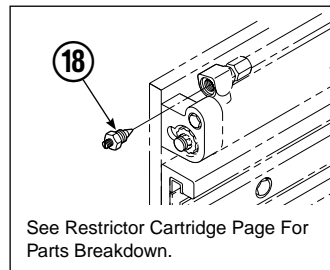

Base Unit Group

40D							
REF	QTY	PART NO.	DESCRIPTION	REF	QTY	PART NO.	DESCRIPTION
		681596	Base Unit Group – ITA II	12	8	667225	Washer
1	2	210436	Hose - 24.75 in.	13	8	667644	Capscrew
2	2	210449	Hose - 18.25 in.	14	1	678679	Bumper
3	1	601377	Fitting, 8-8	15	2	665707	Nut, 1/2 NC
4	2	6230	Washer	16	2	640699	Capscrew
5	8	611288	Fitting, 6-8	17	4	667661	Bearing
6	2	671222	Capscrew	18	4	667663	Bearing
7	2	4749	Capscrew	19	4	667662	Bearing
8	2	555435	Cylinder ▼	20	1	680626	Mounting Plate - RH ITA II
9	2	7882	Roll Pin - Inner	21	1	680625	Mounting Plate - LH ITA II
10	2	7961	Roll Pin - Outer	22	1	674167	Frame – Lower
11	1	667659	Frame				

▼ See Cylinder page for parts breakdown.

Reference: Common Parts Group 675282.

Cylinder

40D

REF	QTY	PART NO.	DESCRIPTION
		555435	Cylinder Assembly
1	2	6511	■ Cotter Pin
2	2	667667	■ Nut Retainer
3	2	667668	■ Nut
4	1	555436	Shell
5	1	602580	Fitting
6	1	558400	Piston
7	1	2716	▲ O-Ring
8	1	662454	▲ Seal
9	1	2787	▲ O-Ring
10	1	615130	▲ Back-Up Ring
11	1	667917	Retainer
12	1	662448	▲ Seal
13	1	638243	▲ Nylon Ring
14	1	636853	▲ Wiper
15	1	667623	Nut
16	1	555437	Rod
17	1	555439	Washer
18	1	667609	Restrictor Cartridge ●
19	1	555440	Retaining Ring
20	1	671048	▲ Seal Loader, Piston
21	1	671051	▲ Seal Loader, Retainer
		667995	Service Kit