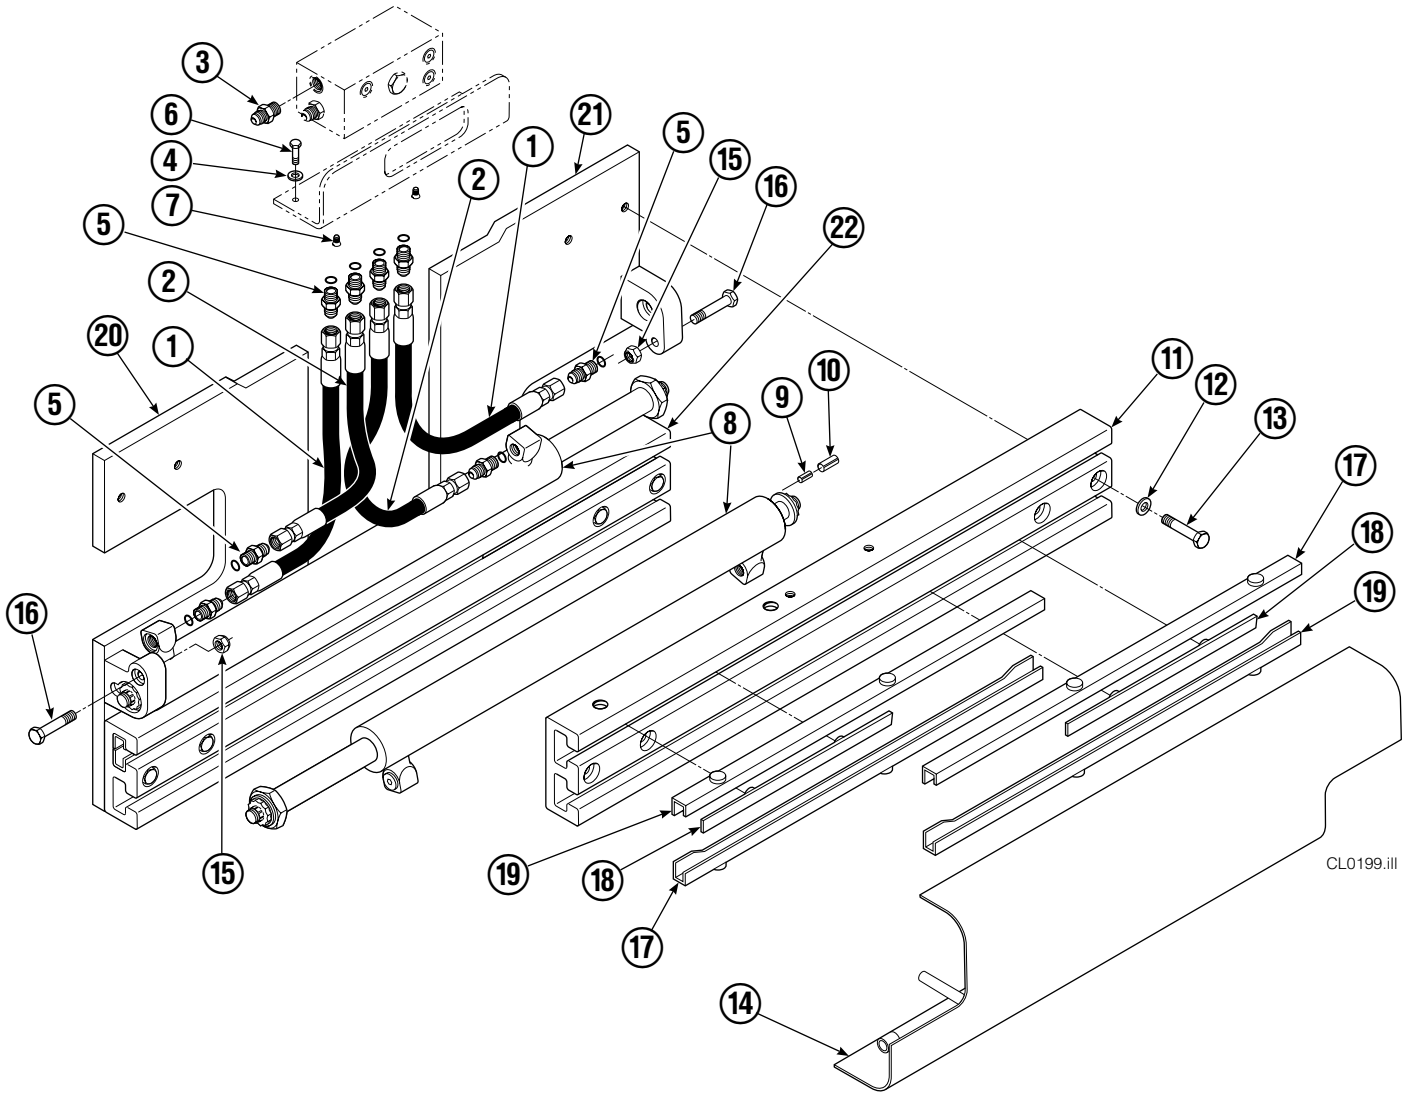

Base Unit Group

40D							
REF	QTY	PART NO.	DESCRIPTION	REF	QTY	PART NO.	DESCRIPTION
		681596	Base Unit Group – ITA II	12	8	667225	Washer
1	2	210436	Hose - 24.75 in.	13	8	667644	Capscrew
2	2	210449	Hose - 18.25 in.	14	1	678679	Bumper
3	1	601377	Fitting, 8-8	15	2	665707	Nut, 1/2 NC
4	2	6230	Washer	16	2	640699	Capscrew
5	8	611288	Fitting, 6-8	17	4	667661	Bearing
6	2	671222	Capscrew	18	4	667663	Bearing
7	2	4749	Capscrew	19	4	667662	Bearing
8	2	555435	Cylinder ▼	20	1	680626	Mounting Plate - RH ITA II
9	2	7882	Roll Pin - Inner	21	1	680625	Mounting Plate - LH ITA II
10	2	7961	Roll Pin - Outer	22	1	674167	Frame – Lower
11	1	667659	Frame				

▼ See Cylinder page for parts breakdown.

Reference: Common Parts Group 675282.

Cylinder

40D

REF	QTY	PART NO.	DESCRIPTION
		555435	Cylinder Assembly
1	2	6511	■ Cotter Pin
2	2	667667	■ Nut Retainer
3	2	667668	■ Nut
4	1	555436	Shell
5	1	602580	Fitting
6	1	558400	Piston
7	1	2716	▲ O-Ring
8	1	662454	▲ Seal
9	1	2787	▲ O-Ring
10	1	615130	▲ Back-Up Ring
11	1	667917	Retainer
12	1	662448	▲ Seal
13	1	638243	▲ Nylon Ring
14	1	636853	▲ Wiper
15	1	667623	Nut
16	1	555437	Rod
17	1	555439	Washer
18	1	667609	Restrictor Cartridge ●
19	1	555440	Retaining Ring
20	1	671048	▲ Seal Loader, Piston
21	1	671051	▲ Seal Loader, Retainer
		667995	Service Kit