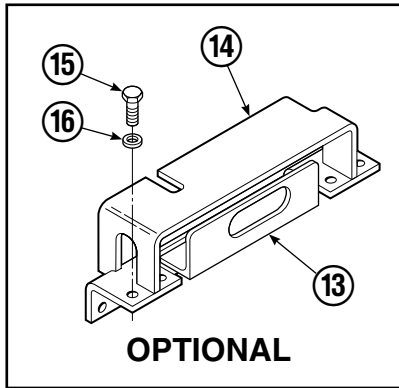

Base Unit Group

40D							
REF	QTY	PART NO.	DESCRIPTION	REF	QTY	PART NO.	DESCRIPTION
		681596	Base Unit Group – ITA II	12	8	667225	Washer
1	2	210436	Hose - 24.75 in.	13	8	667644	Capscrew
2	2	210449	Hose - 18.25 in.	14	1	678679	Bumper
3	1	601377	Fitting, 8-8	15	2	665707	Nut, 1/2 NC
4	2	6230	Washer	16	2	640699	Capscrew
5	8	611288	Fitting, 6-8	17	4	667661	Bearing
6	2	671222	Capscrew	18	4	667663	Bearing
7	2	4749	Capscrew	19	4	667662	Bearing
8	2	555435	Cylinder ▼	20	1	680626	Mounting Plate - RH ITA II
9	2	7882	Roll Pin - Inner	21	1	680625	Mounting Plate - LH ITA II
10	2	7961	Roll Pin - Outer	22	1	674167	Frame – Lower
11	1	667659	Frame				

- ▲ Included in Service Kit 667995.
 - Included in Nut Service Kit 668925.
 - Not included in Cylinder Assembly.
- Ref: S-6055, S-6056.

Check Valve Sideshift

40D							
REF	QTY	PART NO.	DESCRIPTION	REF	QTY	PART NO.	DESCRIPTION
		349063	Valve Group - Sideshift	10	1	678270	Check Valve - V.P.O.
	★	667475	Check Valve - Sideshift	11	1	604510	Fitting, 6
1	1	667470	Special Fitting	12	1	667510	Seal Kit
2	1	2841	● O-Ring	13	1	349064	Bracket
3	1	667471	Spool	14	1	—	Guard
4	3	609455	Fitting	15	4	—	Capscrew, .5 NC x 1.25"
5	1	667476	Valve Body	16	4	—	Washer
6	1	667078	Relief Valve - 2000 PSI	17	1	676343	Regeneration Plug ■
7	2	667516	● Service Kit	18	2	667609	Restrictor Cartridge
8	1	661347	● Service Kit	19	2	604511	Fitting
9	2	659058	Check Valve - P.O.				