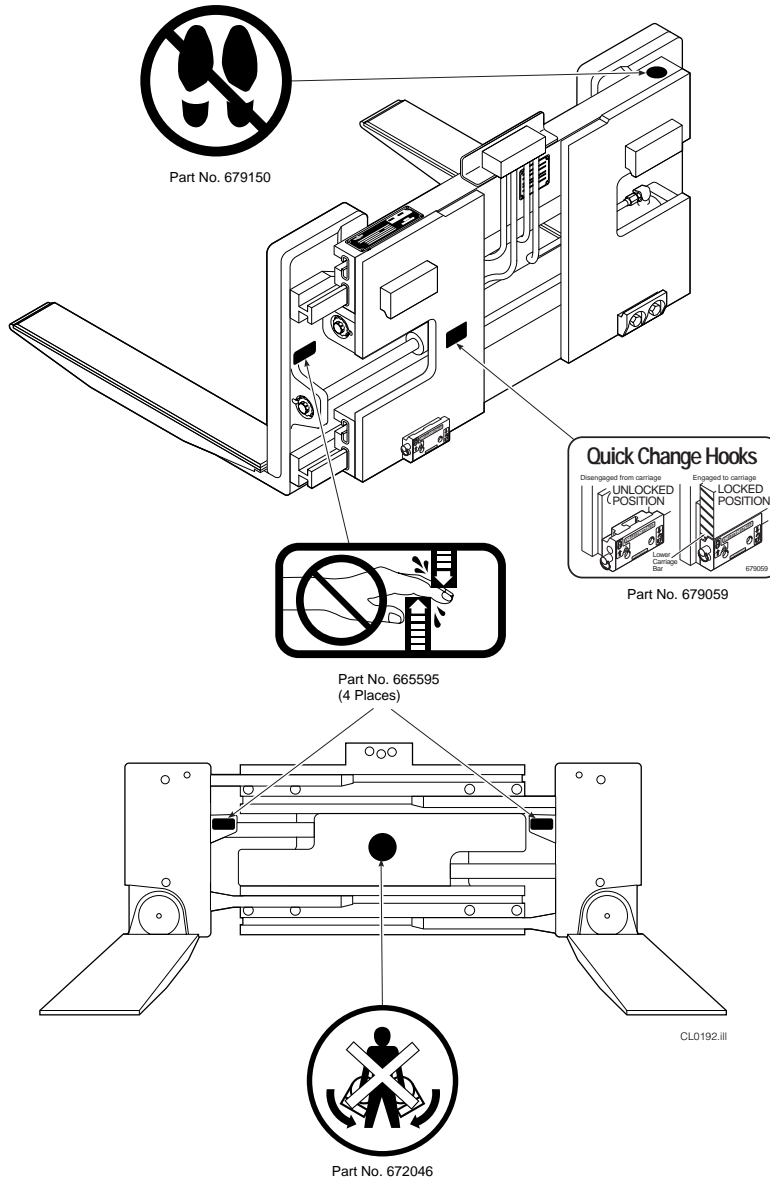

Safety Decals