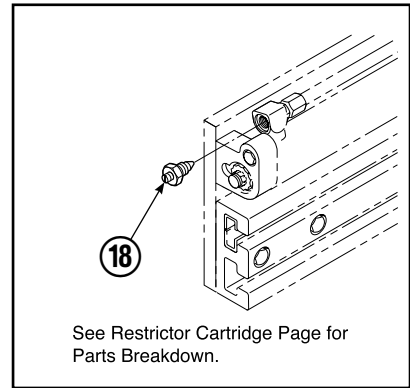

Check Valve Sideshift

40D							
REF	QTY	PART NO.	DESCRIPTION	REF	QTY	PART NO.	DESCRIPTION
		349063	Valve Group - Sideshift	10	1	678270	Check Valve - V.P.O.
	★	667475	Check Valve - Sideshift	11	1	604510	Fitting, 6
1	1	667470	Special Fitting	12	1	667510	Seal Kit
2	1	2841	● O-Ring	13	1	349064	Bracket
3	1	667471	Spool	14	1	—	Guard
4	3	609455	Fitting	15	4	—	Capscrew, .5 NC x 1.25"
5	1	667476	Valve Body	16	4	—	Washer
6	1	667078	Relief Valve - 2000 PSI	17	1	676343	Regeneration Plug ■
7	2	667516	● Service Kit	18	2	667609	Restrictor Cartridge
8	1	661347	● Service Kit	19	2	604511	Fitting
9	2	659058	Check Valve - P.O.				

- Included in Service Kit 668868.
- ★ Contains items 1-12 only.
- For eliminating regeneration circuit only.