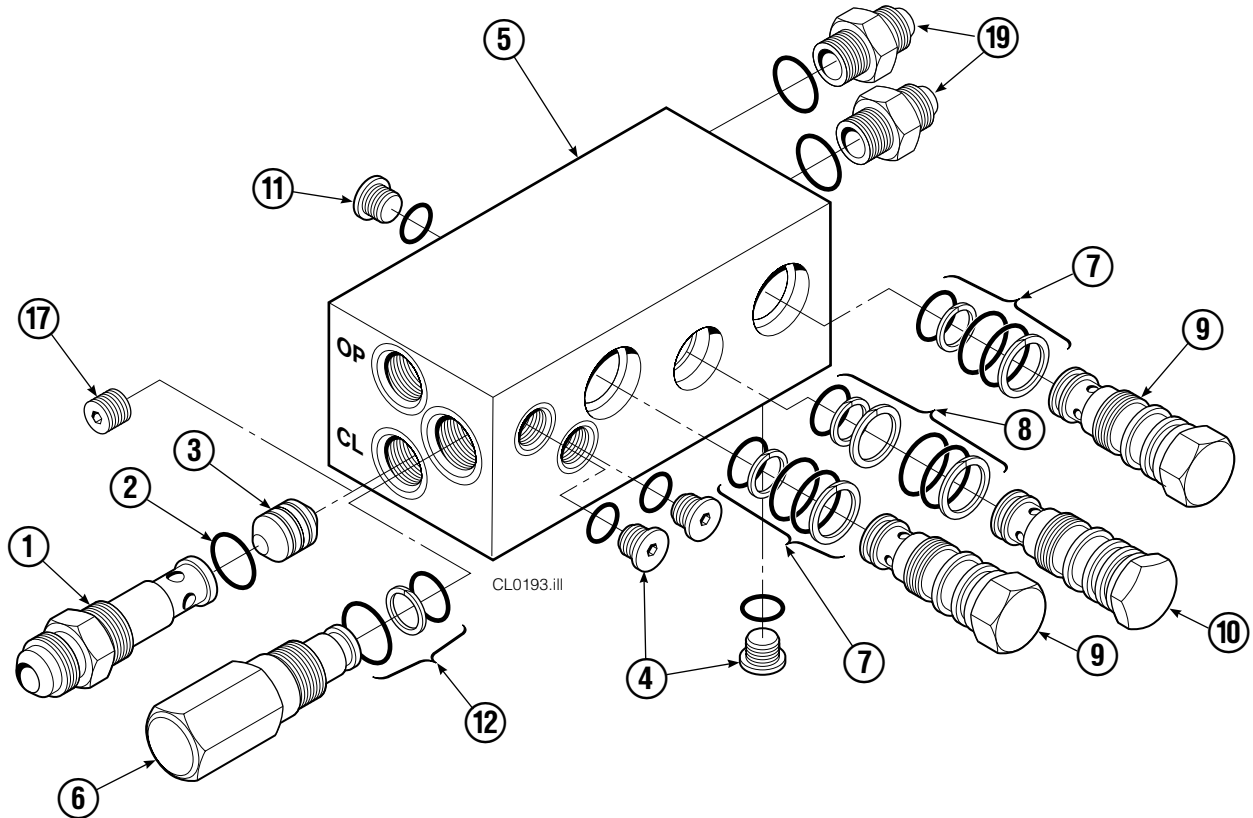

Check Valve Sideshift

40D							
REF	QTY	PART NO.	DESCRIPTION	REF	QTY	PART NO.	DESCRIPTION
		349063	Valve Group - Sideshift	10	1	678270	Check Valve - V.P.O.
	★	667475	Check Valve - Sideshift	11	1	604510	Fitting, 6
1	1	667470	Special Fitting	12	1	667510	Seal Kit
2	1	2841	● O-Ring	13	1	349064	Bracket
3	1	667471	Spool	14	1	—	Guard
4	3	609455	Fitting	15	4	—	Capscrew, .5 NC x 1.25"
5	1	667476	Valve Body	16	4	—	Washer
6	1	667078	Relief Valve - 2000 PSI	17	1	676343	Regeneration Plug ■
7	2	667516	● Service Kit	18	2	667609	Restrictor Cartridge
8	1	661347	● Service Kit	19	2	604511	Fitting
9	2	659058	Check Valve - P.O.				

- Included in Service Kit 668868.
- ★ Contains items 1-12 only.
- For eliminating regeneration circuit only.