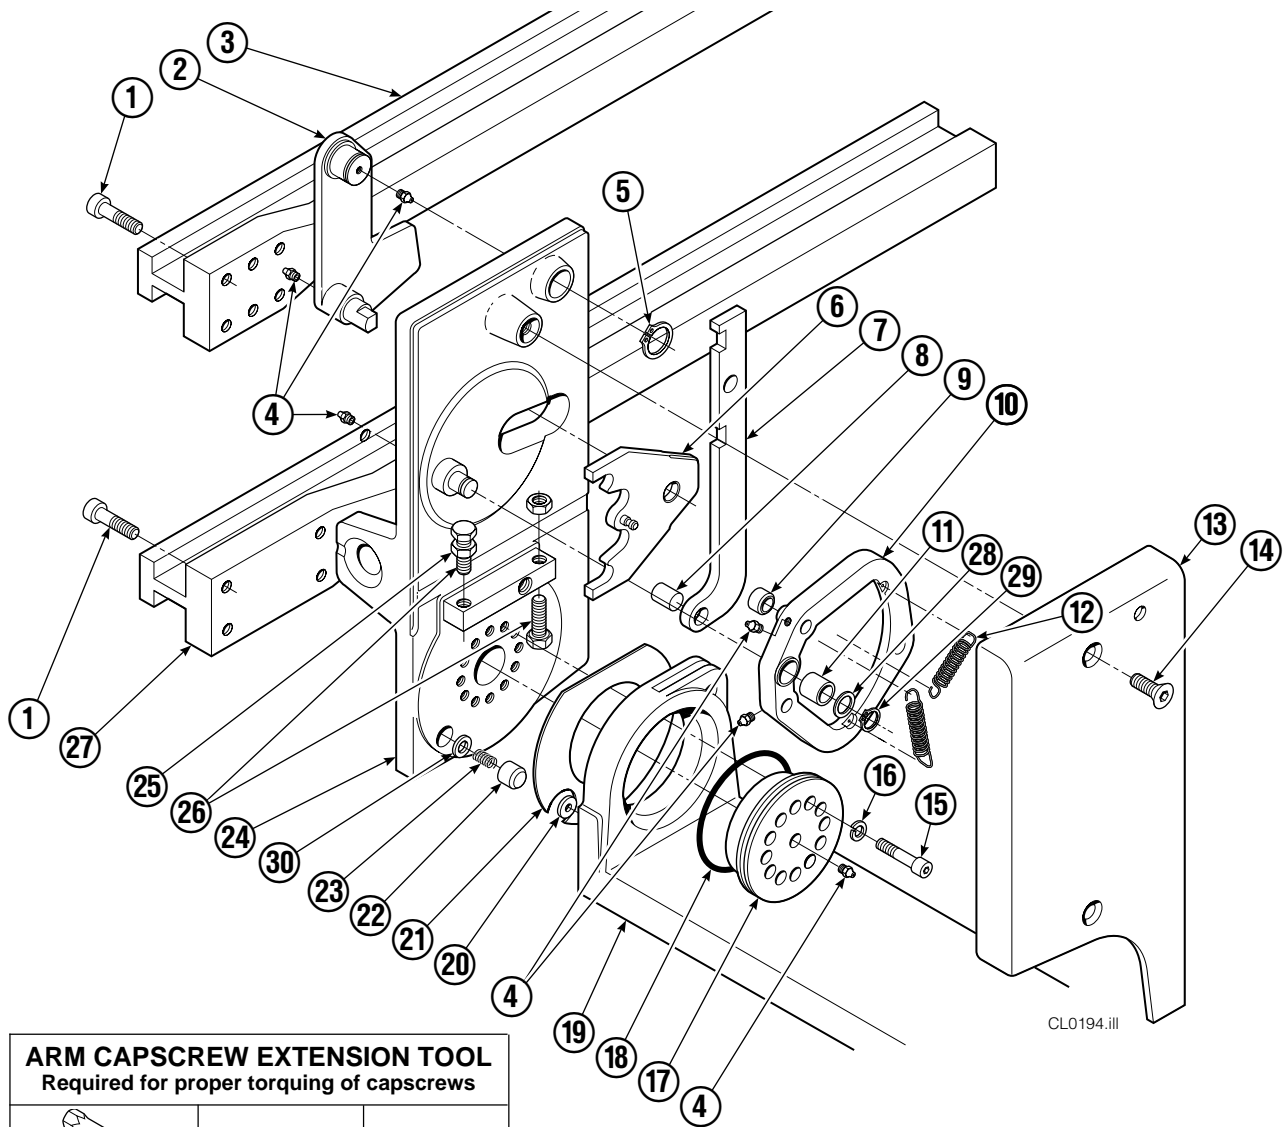

Arm Group

CL0194.ill

ARM CAPSCREW EXTENSION TOOL Required for proper torquing of capscrews		
	40D	667699

40D

REF	QTY	PART NO.	DESCRIPTION	REF	QTY	PART NO.	DESCRIPTION	
		6007620	Arm Group – RH	15	12	4309	Capscrew, 1/2 NF x 2.25	
		6007619	Arm Group – LH	16	12	6374	Lockwasher	
1	10	607105	Capscrew, 3/4 NC x 2.00 GR8	17	1	669205	Bearing	
2	1	672041	Actuator – RH	18	1	2815	O-Ring	
	1	672040	Actuator – LH		1	6007618	Arm – RH	
3	1	669197	Arm Bar – Upper	19	1	6007617	Arm – LH	
4	6	7401	Grease Fitting		20	1	621248	Bushing
5	1	7192	Snap Ring	21	1	602025	Wear Plate	
6	1	600305	Selector	22	1	600318	Detent Pin	
7	1	600315	Crank	23	1	600319	Detent Spring	
8	1	600316	Pin		1	672037	Arm Carrier – RH	
9	1	600313	Bushing	24	1	672034	Arm Carrier – LH	
10	1	672043	Bell Crank Assembly		25	2	5721	Nut
11	1	600312	Bushing	26	2	3385	Capscrew, 3/4 NF x 1.75	
12	1	672047	Spring	27	1	669200	Arm Bar – Lower	
	1	672051	Cover – RH		28	1	672045	Washer
13	1	672050	Cover – LH	29	1	3128	Snap Ring	
	2	4780	Capscrew, 5/8 NC x 1.25 GR8	30	2	201816	Washer