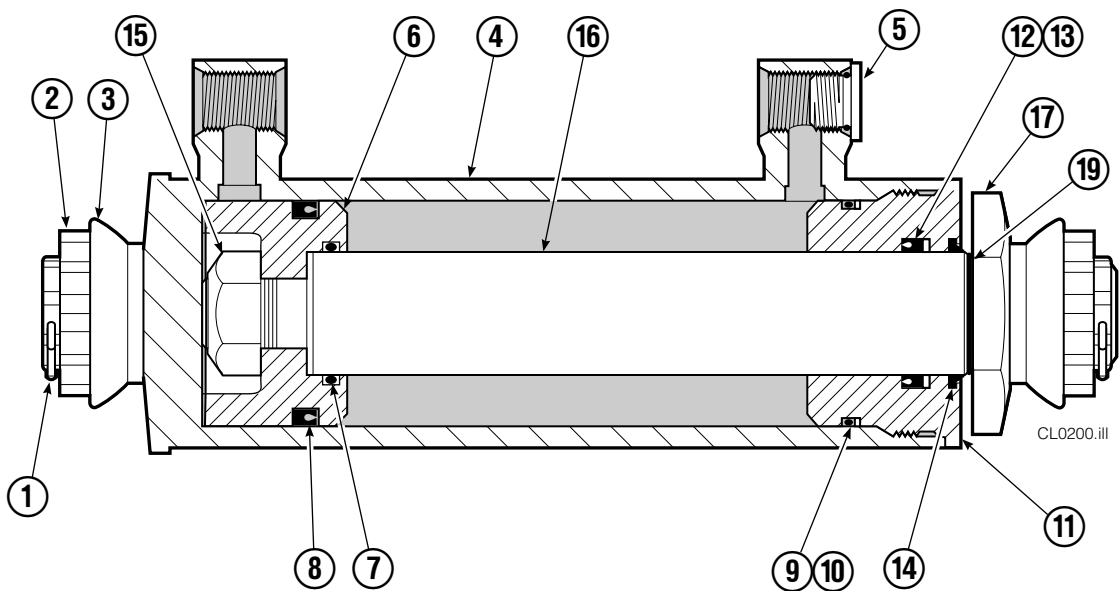

Base Unit Group

40D							
REF	QTY	PART NO.	DESCRIPTION	REF	QTY	PART NO.	DESCRIPTION
		681596	Base Unit Group – ITA II	12	8	667225	Washer
1	2	210436	Hose - 24.75 in.	13	8	667644	Capscrew
2	2	210449	Hose - 18.25 in.	14	1	678679	Bumper
3	1	601377	Fitting, 8-8	15	2	665707	Nut, 1/2 NC
4	2	6230	Washer	16	2	640699	Capscrew
5	8	611288	Fitting, 6-8	17	4	667661	Bearing
6	2	671222	Capscrew	18	4	667663	Bearing
7	2	4749	Capscrew	19	4	667662	Bearing
8	2	555435	Cylinder ▼	20	1	680626	Mounting Plate - RH ITA II
9	2	7882	Roll Pin - Inner	21	1	680625	Mounting Plate - LH ITA II
10	2	7961	Roll Pin - Outer	22	1	674167	Frame – Lower
11	1	667659	Frame				

▼ See Cylinder page for parts breakdown.

Reference: Common Parts Group 675282.

Cylinder

40D

REF	QTY	PART NO.	DESCRIPTION
		555435	Cylinder Assembly
1	2	6511	■ Cotter Pin
2	2	667667	■ Nut Retainer
3	2	667668	■ Nut
4	1	555436	Shell
5	1	602580	Fitting
6	1	558400	Piston
7	1	2716	▲ O-Ring
8	1	662454	▲ Seal
9	1	2787	▲ O-Ring
10	1	615130	▲ Back-Up Ring
11	1	667917	Retainer
12	1	662448	▲ Seal
13	1	638243	▲ Nylon Ring
14	1	636853	▲ Wiper
15	1	667623	Nut
16	1	555437	Rod
17	1	555439	Washer
18	1	667609	Restrictor Cartridge ●
19	1	555440	Retaining Ring
20	1	671048	▲ Seal Loader, Piston
21	1	671051	▲ Seal Loader, Retainer
		667995	Service Kit