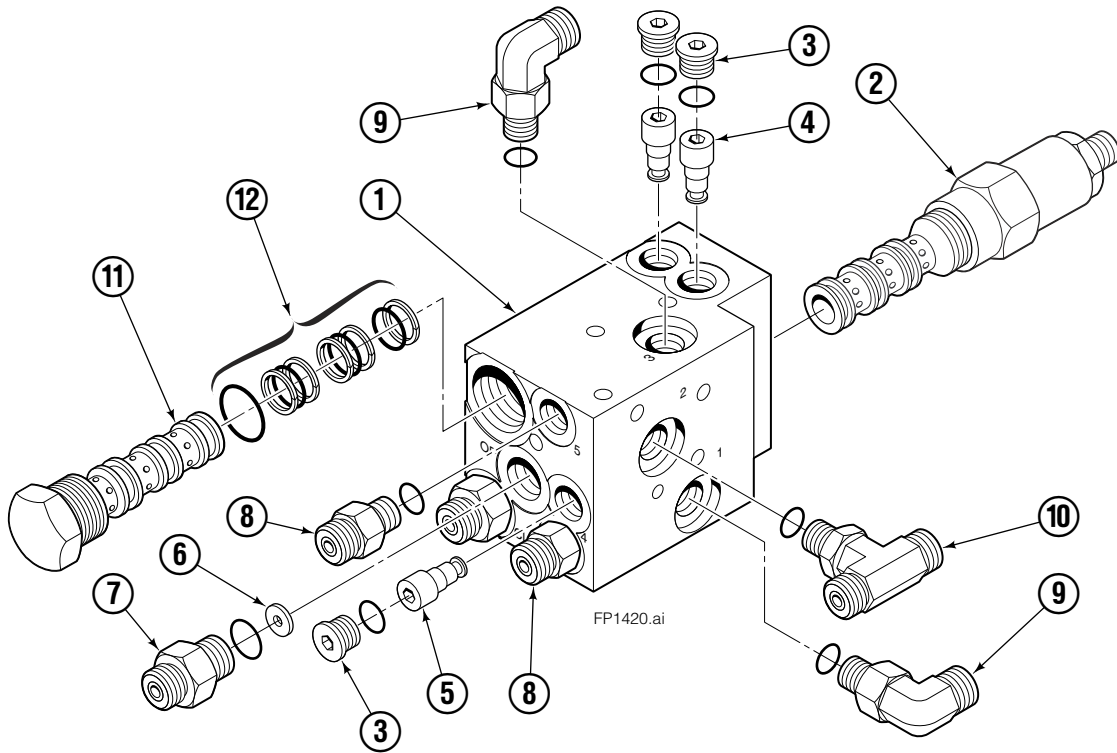

Sequence Valve Assembly

65K			
REF	QTY	PART NO.	DESCRIPTION
		6097379	Valve Assembly
1	1	6097380	Valve Body
2	1	6092633	Sequence Cartridge
3	3	609234	Plug, 4
4	2	6057940	Check Valve Cartridge
5	1	220865	Shuttle Valve Cartridge
6	2	564226	Restrictor Washer
7	2	220569	Fitting, 4-6
8	2	6053489	Fitting, 4-4
9	2	6053490	Fitting, 4-4
10	1	6097876	Fitting, 4-4
11	1	210266	Flow Divider/Combiner Cartridge
12	1	6071170	Seal Kit