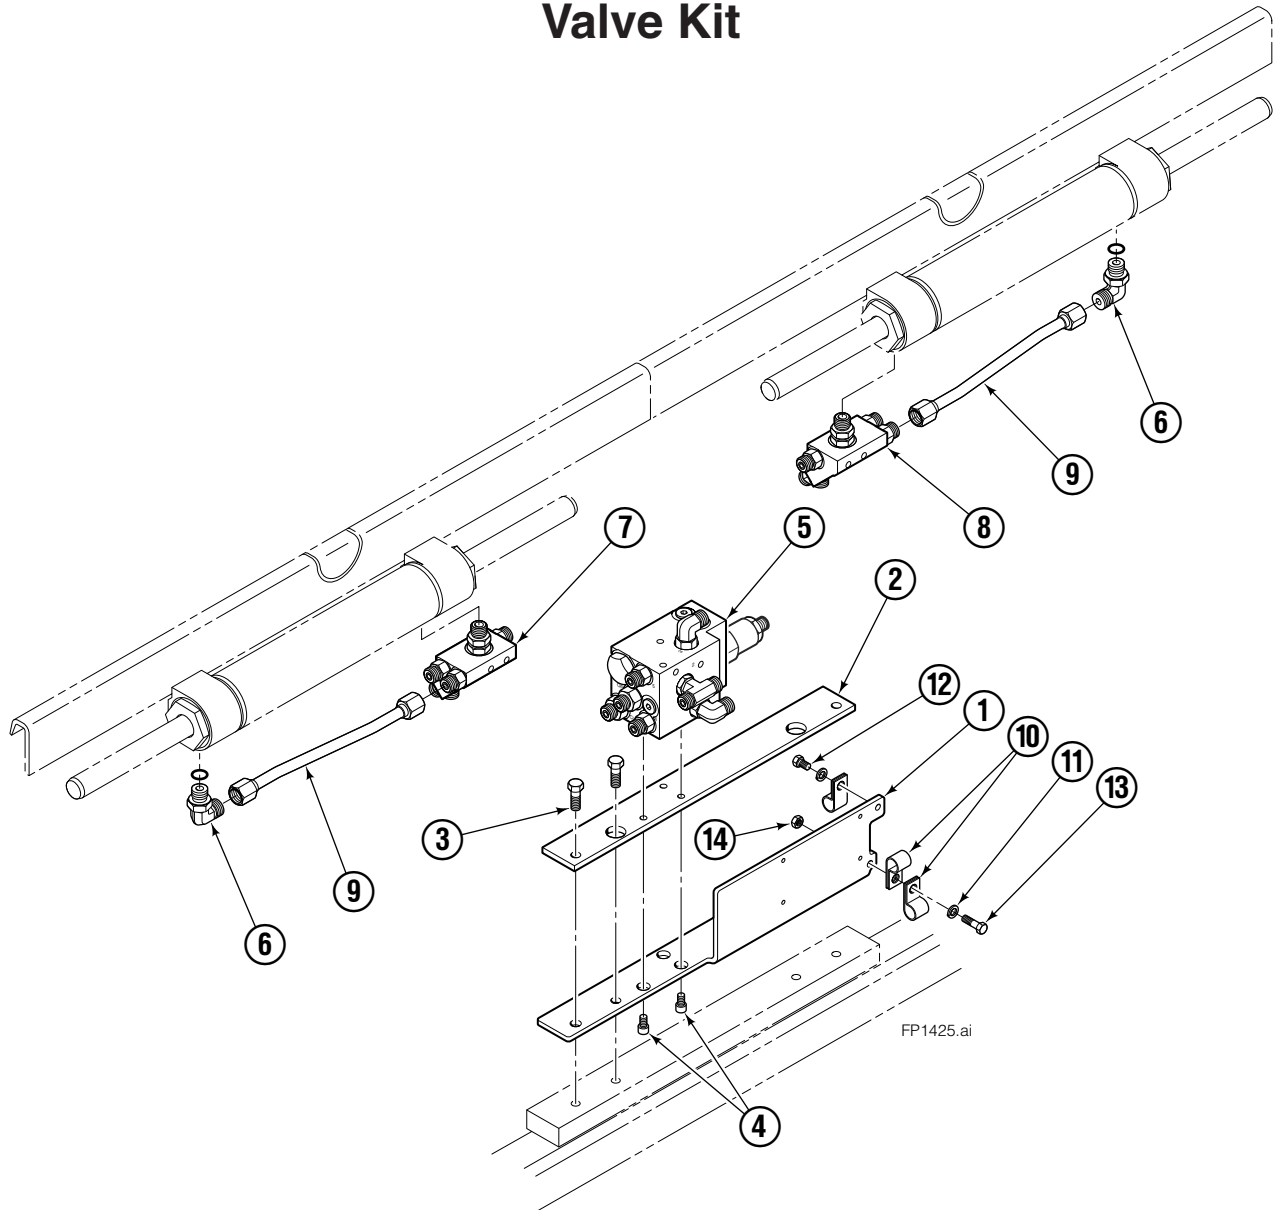

▲ If cylinder shell or rod needs replacing due to bending damage, order complete Fork Positioner Assembly.

◆ Includes items 15-17.

✖ Included in Cylinder Service Kit 6055389.

★ Included in Composite Bearing Service Kit 6055390.

● Included in Fitting Group 6053538.

■ Included in Mounting Kit 6098279.

Reference: Common Parts 6098415, SK-11652.

Installation Group

55K/65K			
REF	QTY	PART NO.	DESCRIPTION
		6098224	Installation Group
1	2	6095261	Valve Assembly
2	2	201671	Fitting, 6-6
3	4	220569	Fitting, 4-6
4	2	6095232	Tube
5	2	6053490	Fitting, 4-4
6	1	604511	Fitting, 6-6 ♦

♦ Included in Fitting Group 6098404.

Valve Kit

55K/65K			
REF	QTY	PART NO.	DESCRIPTION
		6097972	Valve Kit
1	1	6098081	Guard Plate
2	1	6098099	Mounting Plate
3	4	6405323	Capscrew, M8 x 22
4	3	768785	Capscrew, M6 x 10
5	1	6097379	Valve Assembly ♦
6	2	211807	Fitting, 4-6
7	1	6097846	Manifold – RH ●
8	1	6097940	Manifold – LH ●
9	2	6097963	Tube
10	3	6083500	Hose Clamp
11	2	787388	Lockwasher, M6
12	1	753159	Capscrew, M6 x 10
13	1	763169	Capscrew, M6 x 20
14	1	765718	Nut, M6