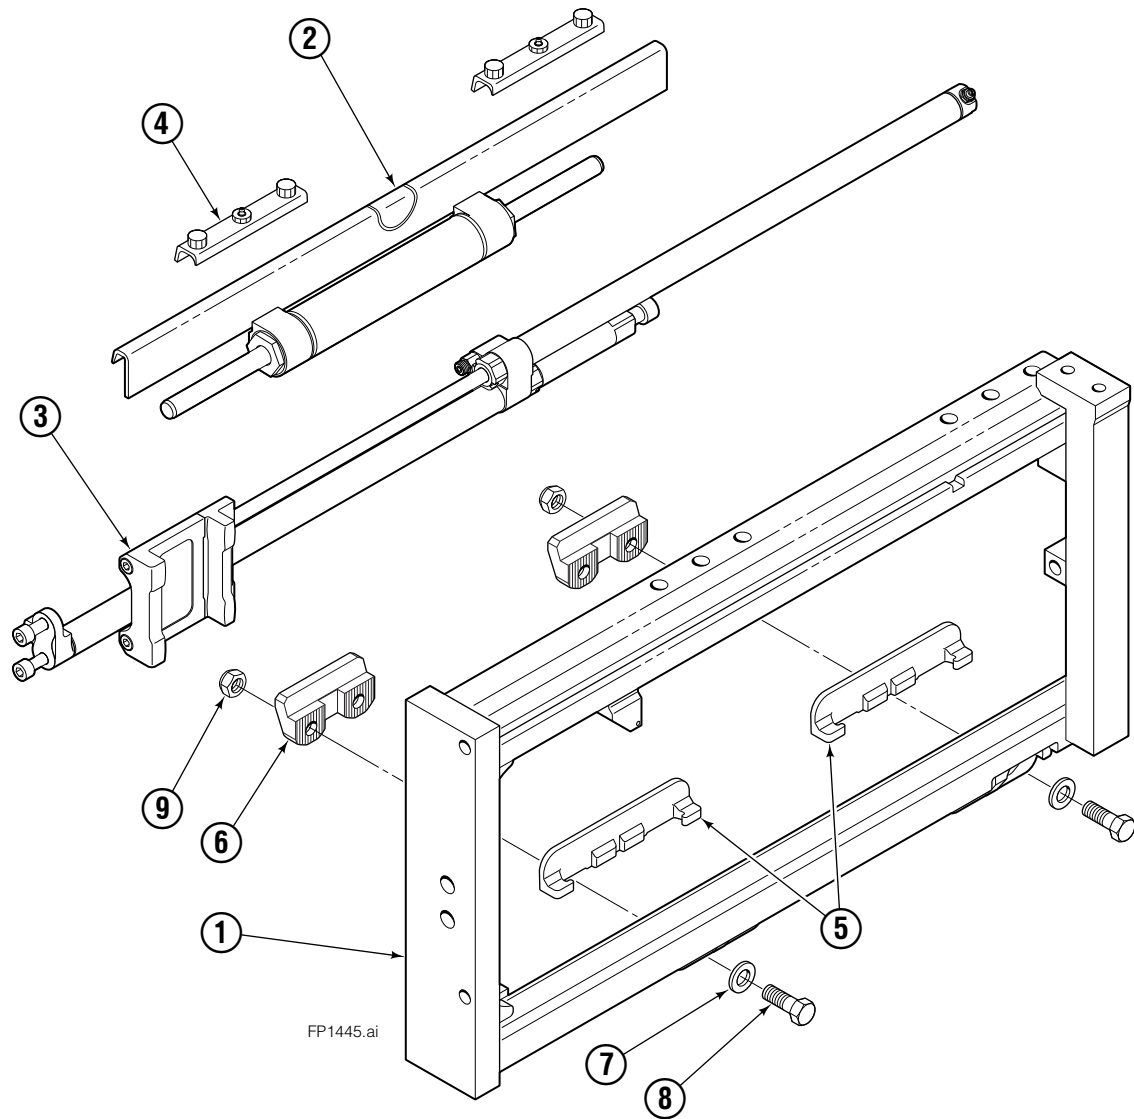

OR

Write: Cascade Corporation, P.O. Box 20187, Portland, OR 97220

Internet: www.cascorp.com

Sideshift Assembly

REF	QTY	PART NO.	DESCRIPTION
		6801610	Sideshift Assembly
1	1	6801608	Frame Weldment
2	1	6801609	Cylinder ♦
3	2	7890	Roll Pin
4	4	228782	Upper Bearing
5	3	6000719	Lower Bearing
6	2	204186	Lower Hook
7	4	667225	Washer
8	4	752903	Capscrew, M16 x 45
9	4	678990	Nut, M16
		6000618	Upper Bearing Service Kit

♦ See Cylinder page for parts breakdown.

Reference: Common Parts 219616, Lower Hook Group 204182,
SK-11861, S-24132 Type 2.

Cylinder

REF	QTY	PART NO.	DESCRIPTION
1	1	6801609	Cylinder
2	2	562132	Rod Seal ●
3	2	415866	O-Ring, 70 Duro ●
4	2	562131	Rod Wiper Seal ●
5	2	218324	Retainer/Seal Carrier
6	-	■	Rod/Piston Assembly
7	-	■	Cylinder Shell
		219868	Rod Seal Service Kit

● Included in Service Kit 219868.

■ Not serviceable, order new Cylinder Assembly.

Reference: S-21006.

Fork Positioner Group – RH

FP1445.ai

55K			
REF	QTY	PART NO.	DESCRIPTION
		6801585	Fork Positioner Group – RH
1	1	6801583	Sideshift Frame – RH
2	1	6801584	Cylinder – RH ◆
3	1	6801578	Fork Positioner Assembly ●
4	2	6000616	Upper Bearing
5	2	6000719	Lower Bearing
6	2	228166	Lower Hook ■
7	4	667225	Washer ■
8	4	752903	Capscrew, M16 x 45 ■
	4	639121	Capscrew, 5/8 x 1.50 ■
9	4	678990	Nut, M16 ■
	4	553857	Nut, 5/8 ■