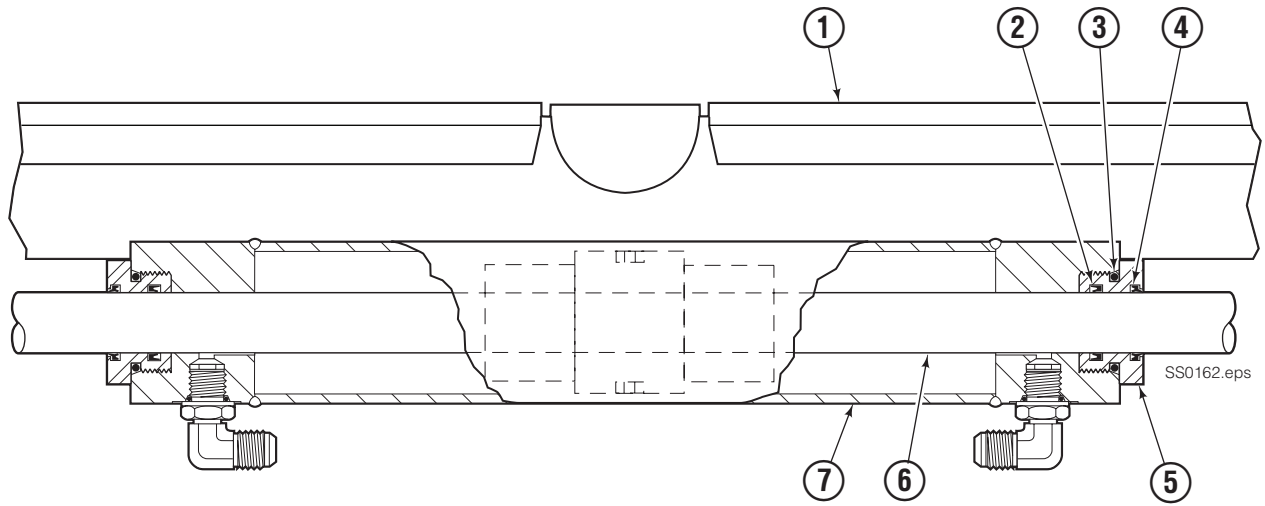

Cylinder

REF	QTY	PART NO.	DESCRIPTION
1	1	6801588	Cylinder
2	2	562132	Rod Seal ●
3	2	415866	O-Ring, 70 Duro ●
4	2	562131	Rod Wiper Seal ●
5	2	218324	Retainer/Seal Carrier
6	-	■	Rod/Piston Assembly
7	-	■	Cylinder Shell
		219868	Rod Seal Service Kit

● Included in Service Kit 219868.

■ Not serviceable, order new Cylinder Assembly.

Reference: S-21006.