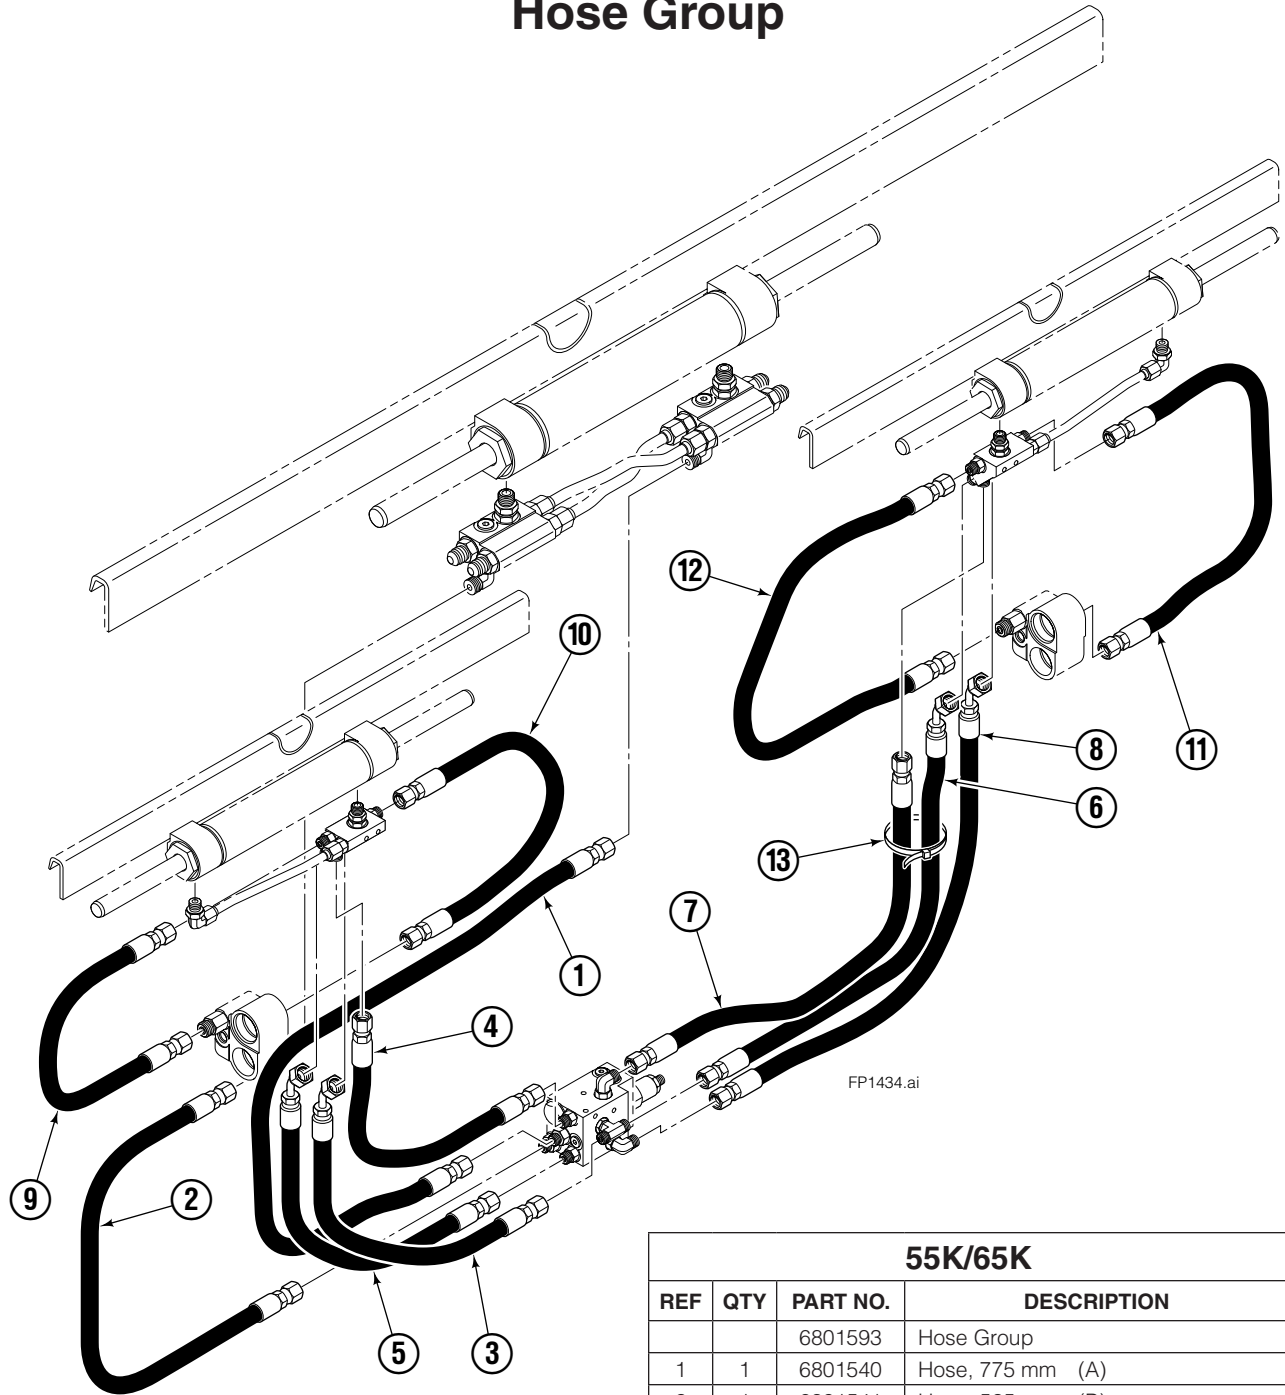

Hose Group

FP1434.ai

55K/65K			
REF	QTY	PART NO.	DESCRIPTION
		6801593	Hose Group
1	1	6801540	Hose, 775 mm (A)
2	1	6801541	Hose, 525 mm (B)
3	1	6801542	Hose, 350 mm (C)
4	1	6801543	Hose, 325 mm (D)
5	1	6801544	Hose, 400 mm (E)
6	1	6801545	Hose, 525 mm (F)
7	1	6801546	Hose, 450 mm (G)
8	1	6801545	Hose, 525 mm (H)
9	1	6801591	Hose, 525 mm (J)
10	1	6801591	Hose, 525 mm (K)
11	1	6801592	Hose, 575 mm (L)
12	1	6801592	Hose, 575 mm (M)
13	5	200343	Cable Tie

Reference: SK-11812.