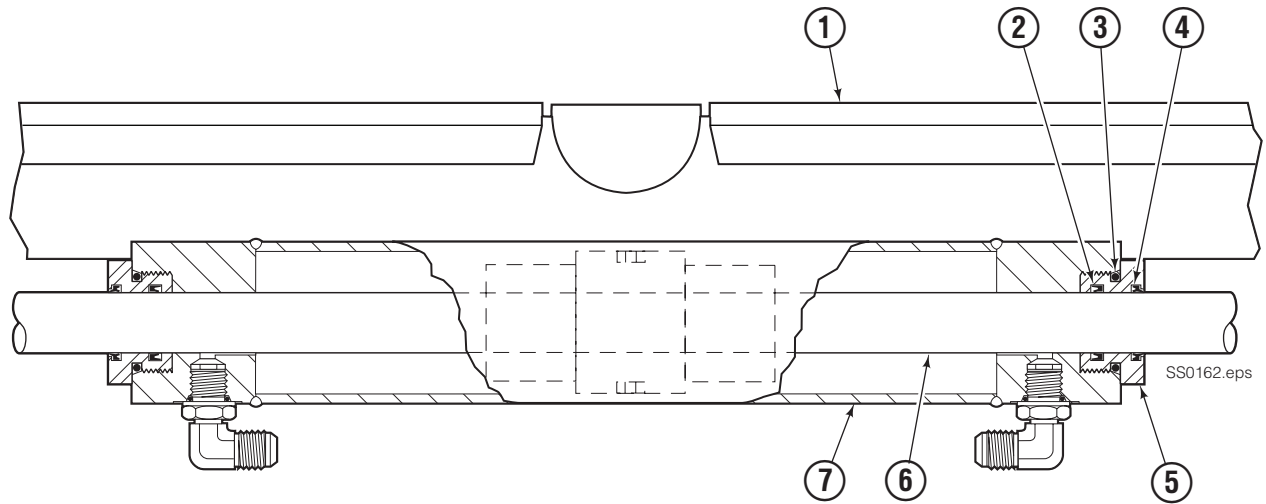

Cylinder

REF	QTY	PART NO.	DESCRIPTION
1	1	6801584	Cylinder
2	2	562132	Rod Seal ●
3	2	415866	O-Ring, 70 Duro ●
4	2	562131	Rod Wiper Seal ●
5	2	218324	Retainer/Seal Carrier
6	-	■	Rod/Piston Assembly
7	-	■	Cylinder Shell
		219868	Rod Seal Service Kit

● Included in Service Kit 219868.

■ Not serviceable, order new Cylinder Assembly.

Reference: S-21006.