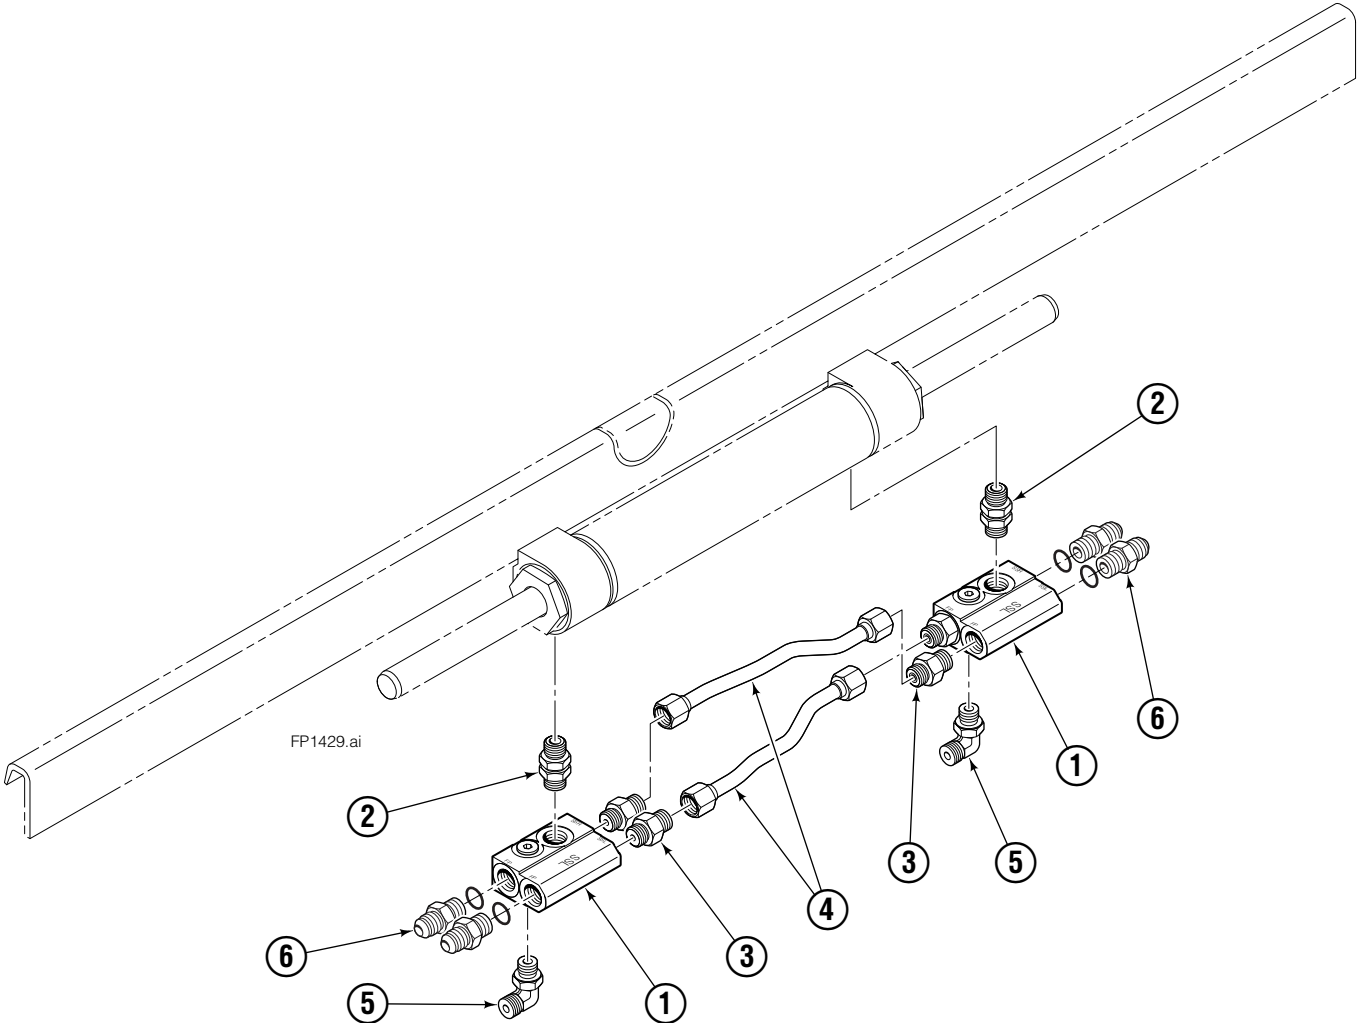

Installation Group

55K/65K			
REF	QTY	PART NO.	DESCRIPTION
		6098224	Installation Group
1	2	6095261	Valve Assembly
2	2	201671	Fitting, 6-6
3	4	220569	Fitting, 4-6
4	2	6095232	Tube
5	2	6053490	Fitting, 4-4
6	1	604511	Fitting, 6-6 ♦

♦ Included in Fitting Group 6098404.