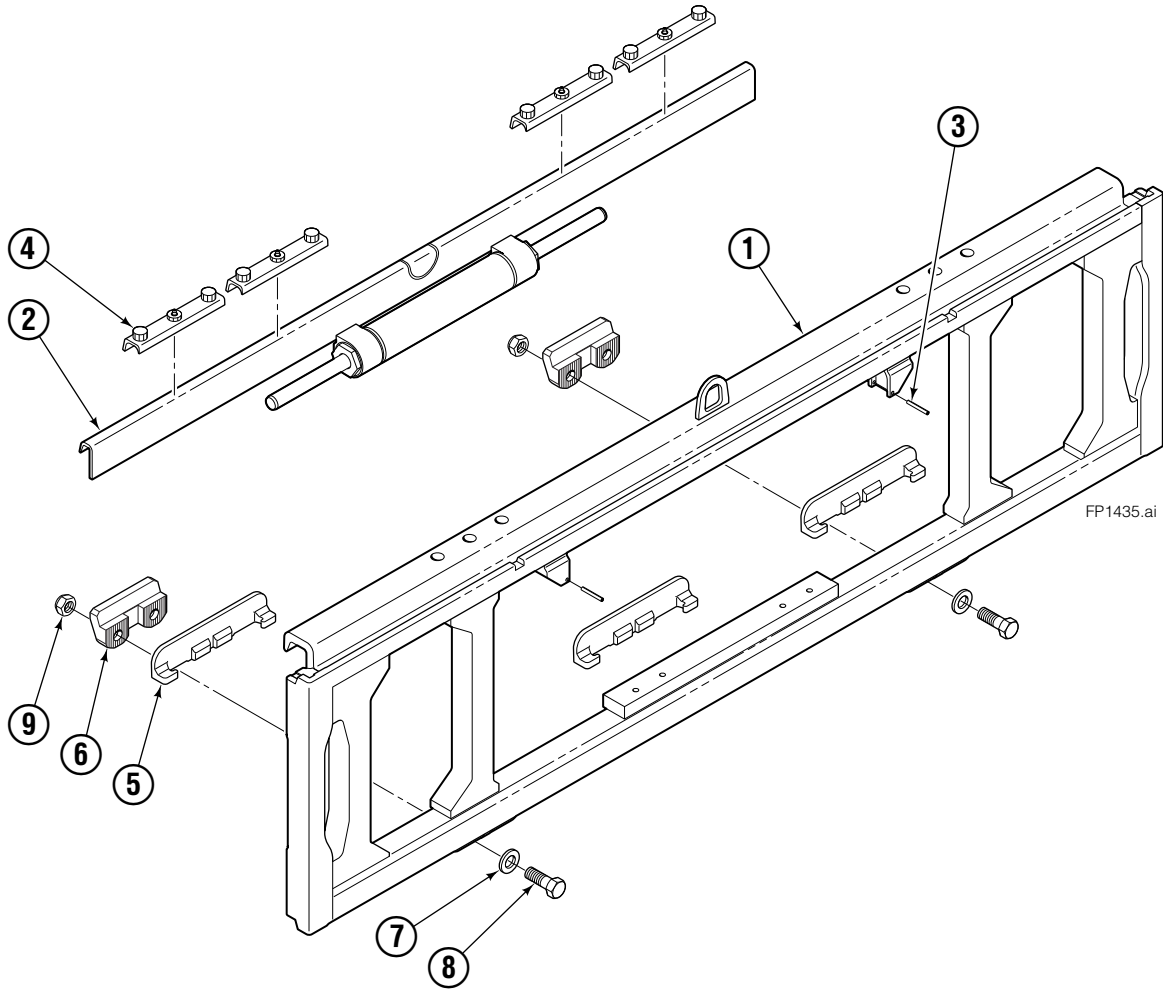

Parts Manual

Model Double-Wide Fork Positioner

Catalog Number 25A-FPD-A005 R1

cascade®
corporation

For Technical Assistance call: 800-227-2233, Fax: 888-329-8207

To Order Parts call: 888-227-2233, Fax: 888-329-0234

OR

Write: Cascade Corporation, P.O. Box 20187, Portland, OR 97220

Internet: www.cascorp.com

Sideshift Assembly

REF	QTY	PART NO.	DESCRIPTION
		6801610	Sideshift Assembly
1	1	6801608	Frame Weldment
2	1	6801609	Cylinder ♦
3	2	7890	Roll Pin
4	4	228782	Upper Bearing
5	3	6000719	Lower Bearing
6	2	204186	Lower Hook
7	4	667225	Washer
8	4	752903	Capscrew, M16 x 45
9	4	678990	Nut, M16
		6000618	Upper Bearing Service Kit