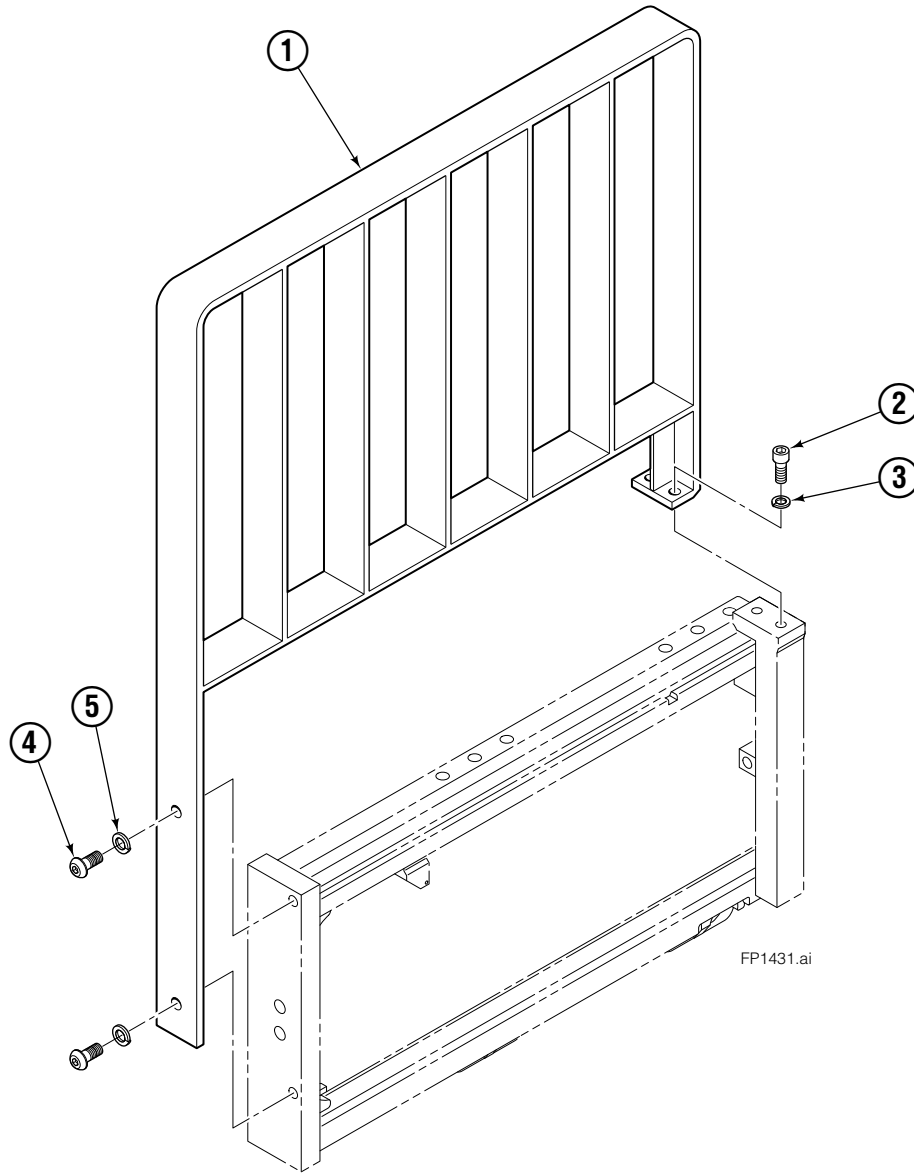

Reference: SK-11812.

Backrest

55K/65K				
REF	QTY	PART NO.	DESCRIPTION	
1	2	6801590	Backrest Weldment	
2	2	200173	Capscrew, M16 x 35 ◆	
3	2	684586	Lockwasher, M16 ◆	
4	2	6405535	Capscrew, M14 x 35 ◆	
5	2	6406255	Lockwasher, M14 ◆	