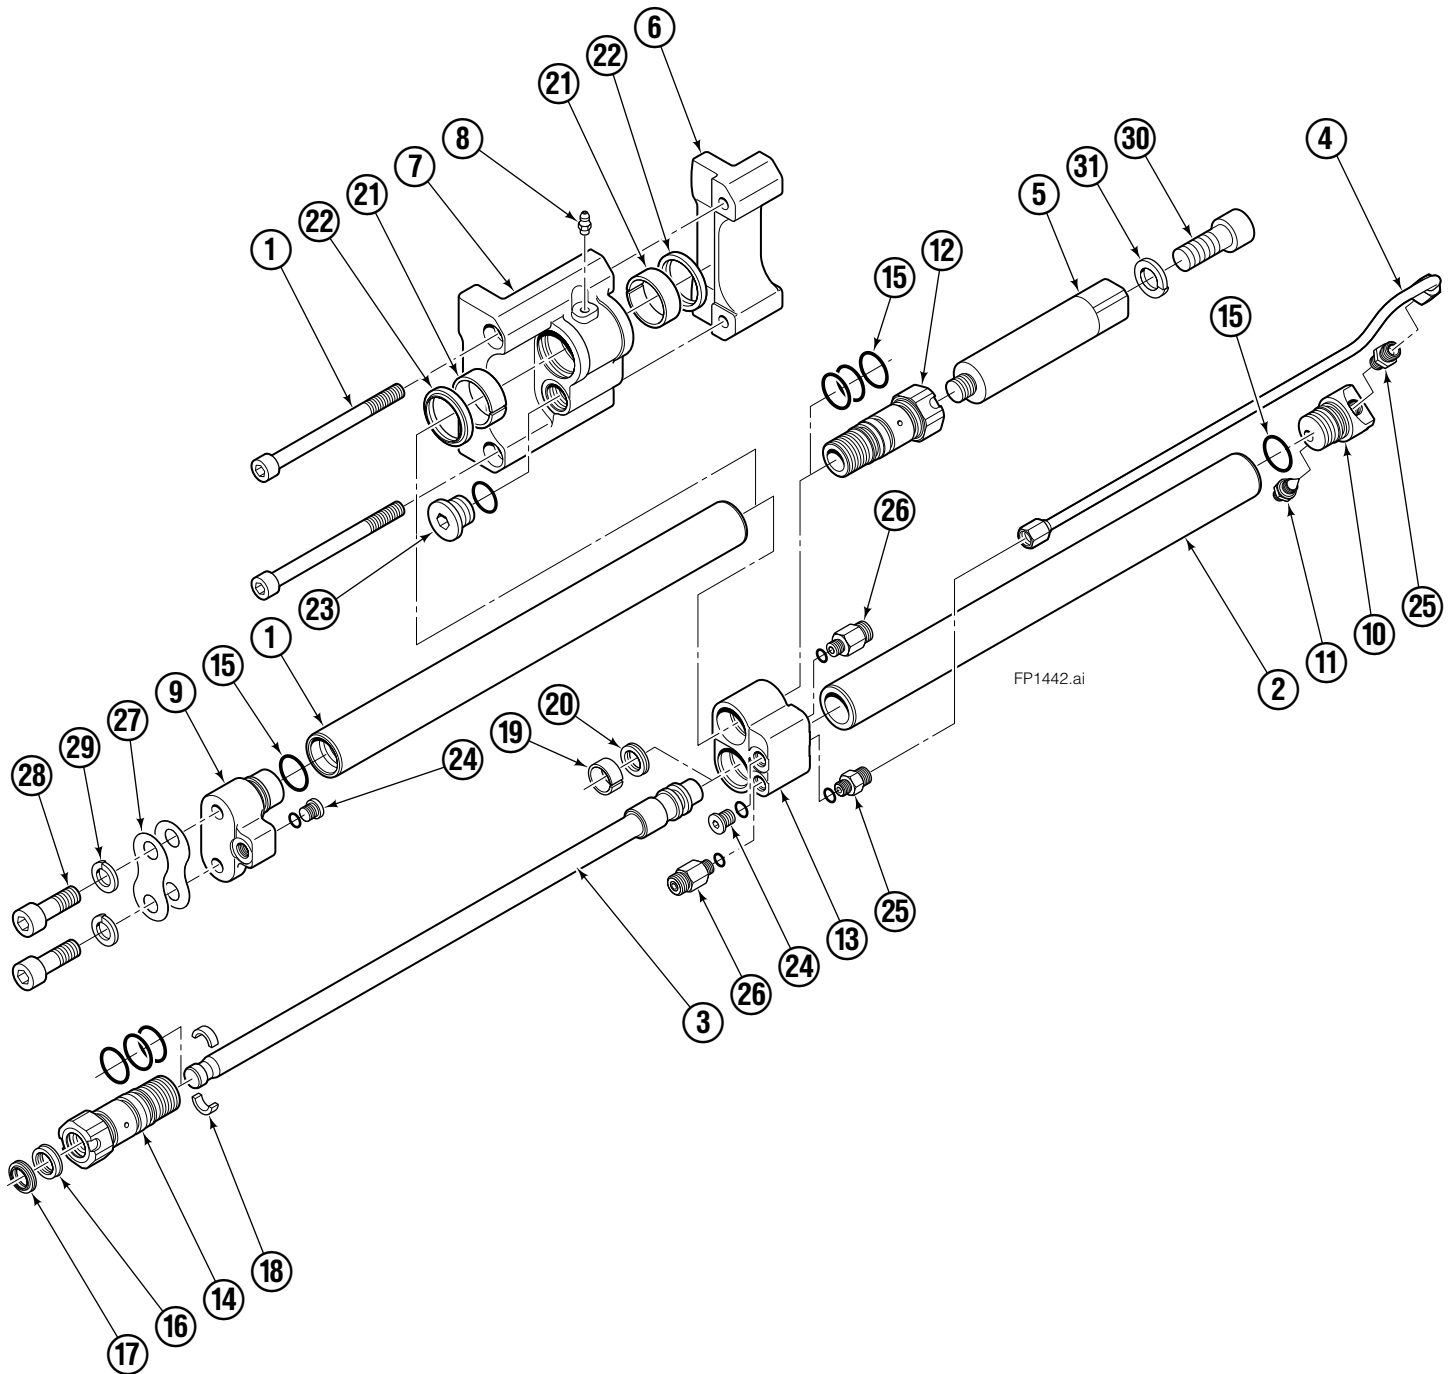

◆ See Cylinder page for parts breakdown.

● See Fork Positioner Assembly page for parts breakdown.

■ Included in Lower Hook Group 228165.

Reference: Common Parts 6801329, SK-11850, S-24131 Type 2.

Cylinder

REF	QTY	PART NO.	DESCRIPTION
1	1	6801588	Cylinder
2	2	562132	Rod Seal ●
3	2	415866	O-Ring, 70 Duro ●
4	2	562131	Rod Wiper Seal ●
5	2	218324	Retainer/Seal Carrier
6	-	■	Rod/Piston Assembly
7	-	■	Cylinder Shell
		219868	Rod Seal Service Kit

● Included in Service Kit 219868.

■ Not serviceable, order new Cylinder Assembly.

Reference: S-21006.

Fork Positioner Assembly

Fork Positioner Assembly

55K/65K			
REF	QTY	PART NO.	DESCRIPTION
		6801578	Fork Positioner Assembly
1	1	6801560	Guide Tube (S-22298) ▲
2	1	6801561	Cylinder Shell (S-24122) ▲
3	1	6801575	Cylinder Rod (S-22299) ▲
4	1	6801576	Tube
5	1	6801577	Mounting Bar
6	1	6042443	Fork Carrier, Inner, 80/100 mm Fork
7	1	6042449	Fork Carrier, Outer
8	1	424115	Grease Fitting
9	1	6052709	Cylinder Head End
10	1	6092924	Cylinder Head
11	1	6042658	Restrictor Fitting
12	1	6092923	Retainer
13	1	6043391	Manifold
14	1	6039028	Cylinder Retainer
	1	6055787	Cylinder Retainer w/Seals ◆
15	8	666183	O-Ring, Retainer OD ✖
16	1	6039179	Rod Seal, Retainer ✖
17	1	6039180	Rod Wiper, Retainer ✖
18	2	6042830	Half-Ring Keeper
19	1	6039172	Piston Wear Ring ✖
20	1	6047577	Piston Seal ✖
21	2	6039171	Bearing, Composite ★
22	2	6043341	Shell Wiper ★
23	1	6043316	Rod Retainer Plug
24	2	6043424	Plug, M10
25	2	6042689	Fitting, M10 to 6 mm EO-2
26	2	6053537	Fitting, M10 to No. 4 ORFS ●
27	2	6039245	Shim
28	2	769572	Capscrew, M12 x 35 ■
29	2	684660	Lockwasher, M12 ■
30	1	769575	Capscrew, M16 x 40 ■
31	1	787386	Lockwasher, M16 ■
32	2	768824	Capscrew, M10 x 120