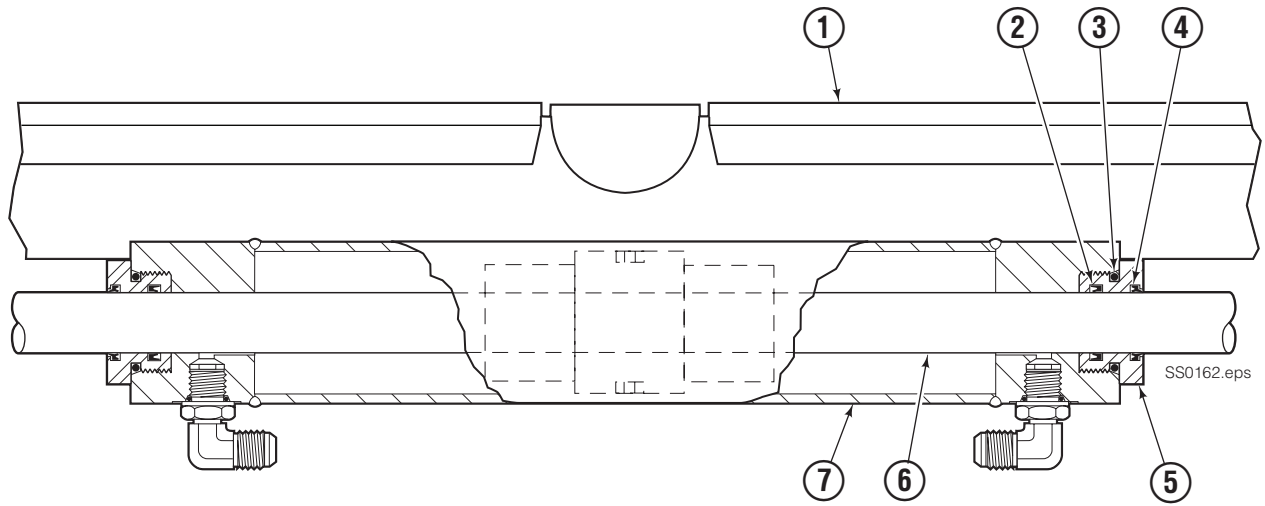

Cylinder

REF	QTY	PART NO.	DESCRIPTION
1	1	6801609	Cylinder
2	2	562132	Rod Seal ●
3	2	415866	O-Ring, 70 Duro ●
4	2	562131	Rod Wiper Seal ●
5	2	218324	Retainer/Seal Carrier
6	-	■	Rod/Piston Assembly
7	-	■	Cylinder Shell
		219868	Rod Seal Service Kit

● Included in Service Kit 219868.

■ Not serviceable, order new Cylinder Assembly.

Reference: S-21006.