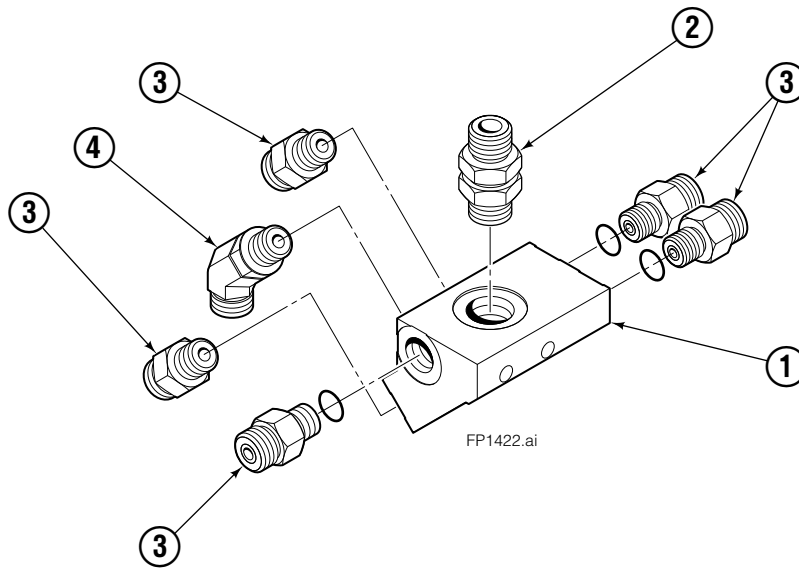

Manifold Assembly – LH

55K/65K			
REF	QTY	PART NO.	DESCRIPTION
		6097940	Manifold Assembly – LH
1	1	6097939	Manifold Block
2	1	201671	Fitting, 6-6
3	5	6053489	Fitting, 4-4
4	1	6097860	Fitting, 4-4