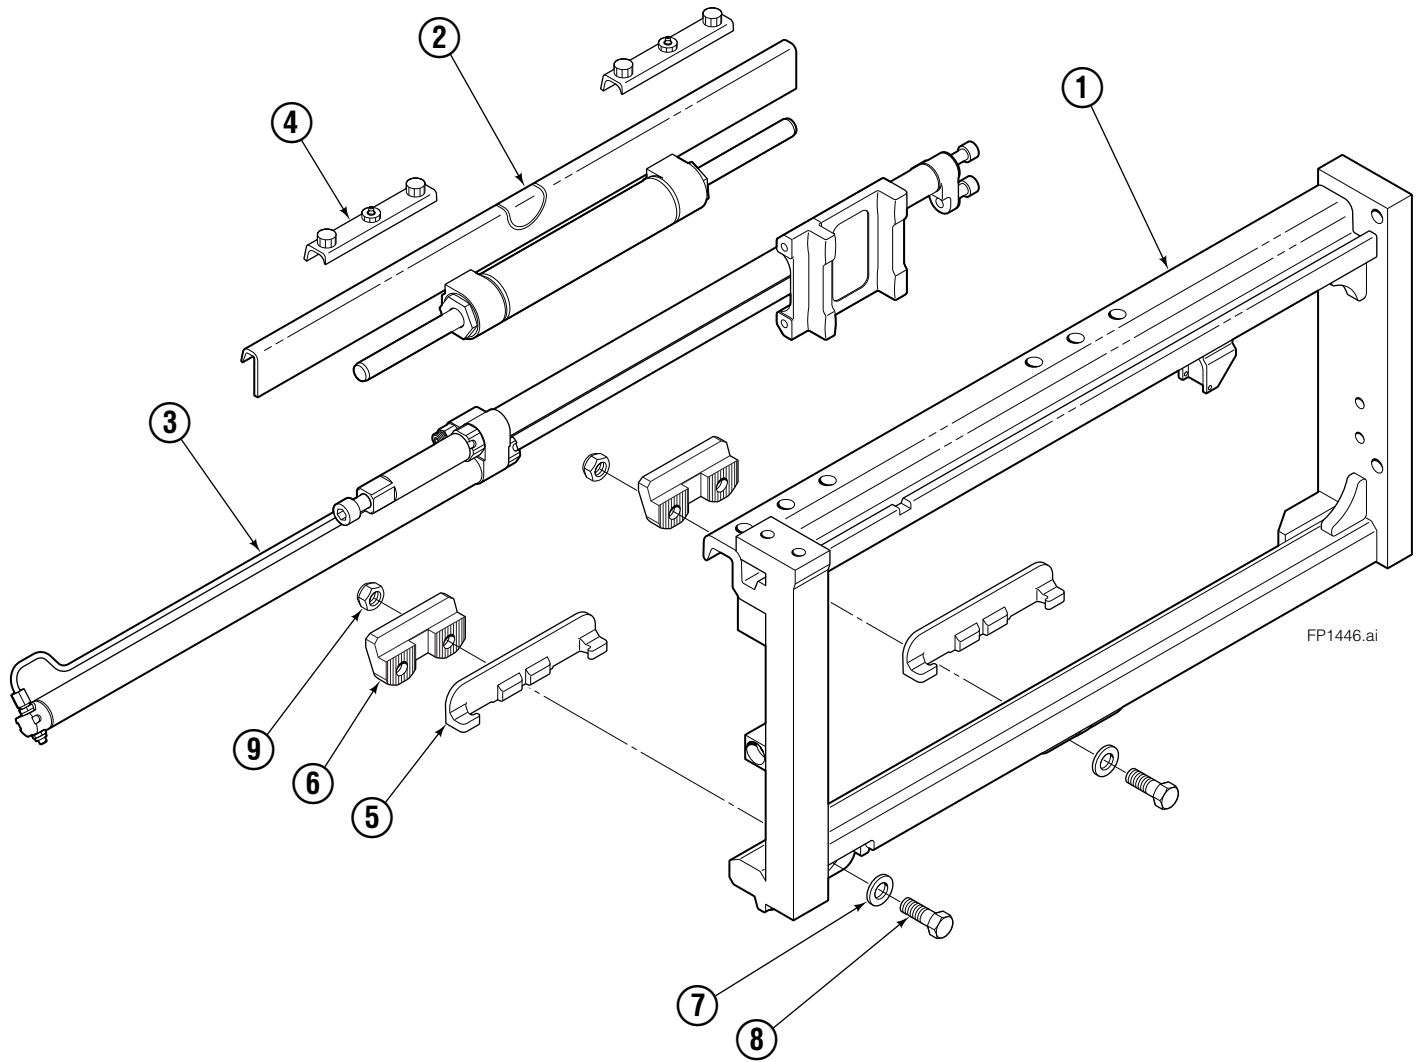

Fork Positioner Group – LH

FP1446.ai

55K			
REF	QTY	PART NO.	DESCRIPTION
		6801589	Fork Positioner Group – LH
1	1	6801586	Sideshift Frame – LH
2	1	6801588	Cylinder – LH ◆
3	1	6801578	Fork Positioner Assembly ●
4	2	6000616	Upper Bearing
5	2	6000719	Lower Bearing
6	2	228166	Lower Hook ■
7	4	667225	Washer ■
8	4	752903	Capscrew, M16 x 45 ■
	4	639121	Capscrew, 5/8 x 1.50 ■
9	4	678990	Nut, M16 ■
	4	553857	Nut, 5/8 ■

◆ See Cylinder page for parts breakdown.

● See Fork Positioner Assembly page for parts breakdown.

■ Included in Lower Hook Group 228165.

Reference: Common Parts 6801329, SK-11850, S-24131 Type 2.