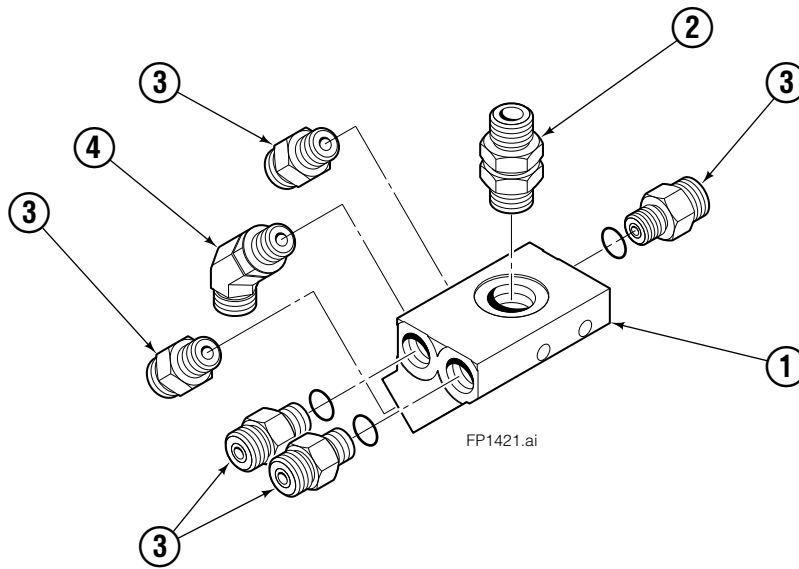

♦ Included in Fitting Group 6098404.

Valve Kit

55K/65K			
REF	QTY	PART NO.	DESCRIPTION
		6097972	Valve Kit
1	1	6098081	Guard Plate
2	1	6098099	Mounting Plate
3	4	6405323	Capscrew, M8 x 22
4	3	768785	Capscrew, M6 x 10
5	1	6097379	Valve Assembly ♦
6	2	211807	Fitting, 4-6
7	1	6097846	Manifold – RH ●
8	1	6097940	Manifold – LH ●
9	2	6097963	Tube
10	3	6083500	Hose Clamp
11	2	787388	Lockwasher, M6
12	1	753159	Capscrew, M6 x 10
13	1	763169	Capscrew, M6 x 20
14	1	765718	Nut, M6

♦ See Valve Assembly page for parts breakdown.

● See Manifold Assembly page for parts breakdown.

Manifold Assembly – RH

55K/65K			
REF	QTY	PART NO.	DESCRIPTION
		6097846	Manifold Assembly – RH
1	1	6097845	Manifold Block
2	1	201671	Fitting, 6-6
3	5	6053489	Fitting, 4-4
4	1	6097860	Fitting, 4-4