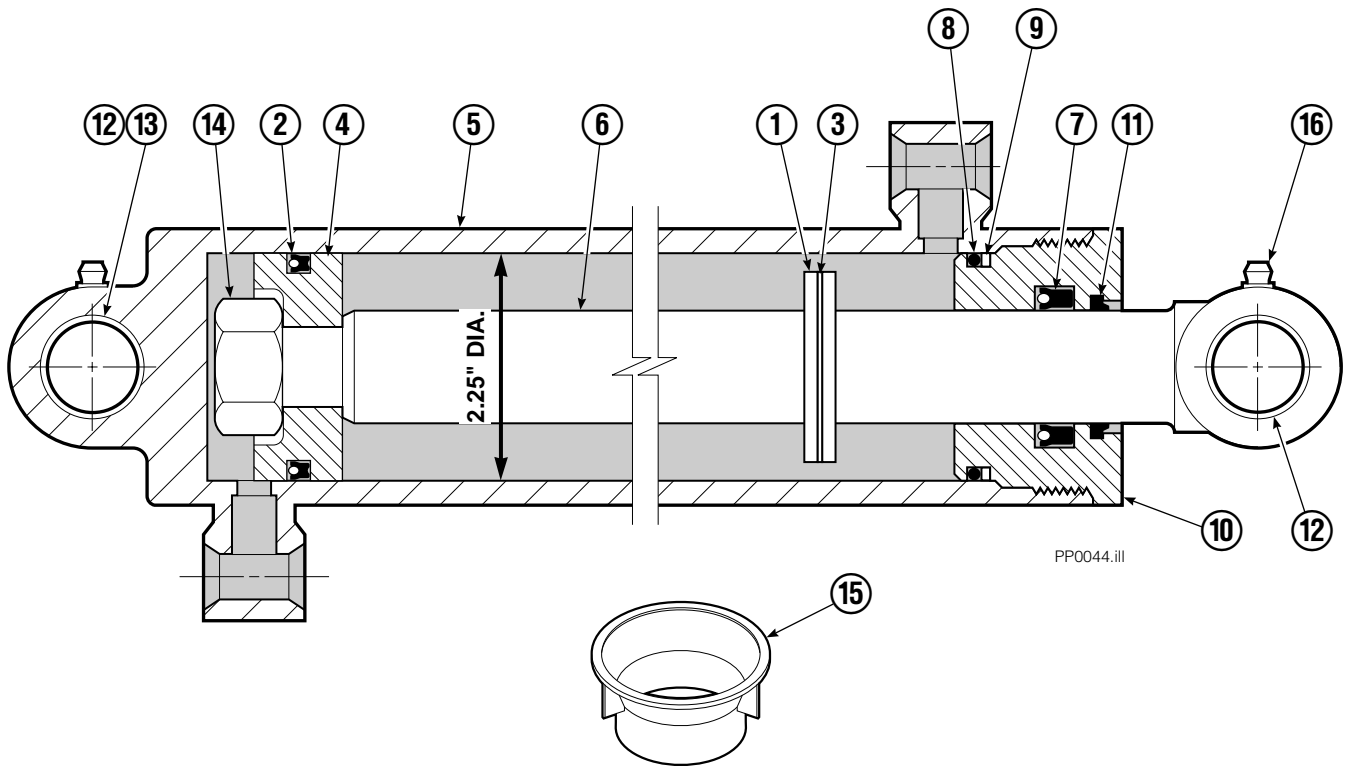

Mechanism Group

PP0040.ill

Mechanism Group

35E/45E			
REF	QTY	PART NO.	DESCRIPTION
		364009	Mechanism Group
1	1	364240	Arm-Inner Secondary R.H.
2	1	204692	Arm-Secondary Outer R.H.
3	4	683154	■ Bushing
4	●	683161	Shim (.030)
5	●	683162	Shim (.060)
6	4	205070	Roller
7	●	683163	Shim (.030)
8	●	683164	Shim (.060)
9	4	683155	■ Bushing
10	1	682821	Pin
11	15	6229	Washer
12	15	685661	Capscrew
13	15	682999	Eye-Pin
14	2	682822	Pin-Head
15	2	205065	Pin
16	6	683153	■ Bushing
17	●	204532	Shim (.12)
18	2	204694	Arm-Outer Primary
19	4	204533	Pin-Frame
20	4	204535	■ Bushing
21	4	204695	Pin
22	1	364238	Arm-Inner Primary
23	1	204693	Arm-Secondary Outer L.H.
24	1	364239	Arm-Inner Secondary L.H.
25	2	204696	Pin-Outer
26	2	682823	Pin-Rod
27	2	683165	Spacer
28	6	7401	Grease Fitting

- Quantity as required.
- Included in Bushing Service Kit 205075.

Cylinder

REF	QTY	PART NO.	DESCRIPTION
		358091	Cylinder Assembly
1	1	353370	Spacer
2	1	562553	Seal ■
3	1	7348	Snap Ring
4	1	562333	Piston
5	1	364727	Shell
6	1	364715	Rod
7	1	559705	Seal ■
8	1	2787	O-Ring ■
9	1	615130	Back-Up Ring ■
10	1	558628	Retainer
11	1	636853	Wiper ■
12	4	559697	Bearing
13	1	559698	Spacer
14	1	678019	Nut
15	1	671048	Seal Loader Kit ■
16	2	7401	Grease Fitting

■ Included in Service Kit 562339.
Ref: S-8434

Hydraulic Group

PP0035.ill

35E/45E			
REF	QTY	PART NO.	DESCRIPTION
		688382	Hydraulic Group ITA II
1	1	200649	Tube
2	2	683173	Hose
3	1	2375	Fitting, 6-6
4	1	688384	■ Valve
5	2	765329	Capscrew, M8x1.25x20-8.8
6	2	685980	Hose ITA II
7	4	605235	Fitting 5-6
8	6	604511	Fitting, 6-6
9	1	200647	Tube
10	2	604510	Plug, 6
11	1	200648	Tube

■ See Valve page for parts breakdown.

Valve Load Push

35E/45E			
REF	QTY	PART NO.	DESCRIPTION
		688384	Valve Assembly
1	1	688385	Body
2	1	687224	Relief Valve
3	2	663694	Fitting, 3

Faceplate Group Push

REF	QTY	PART NO.	DESCRIPTION
		205057	Faceplate Group 40"x40" ■
1	1	204636	Faceplate 40"x40" ■