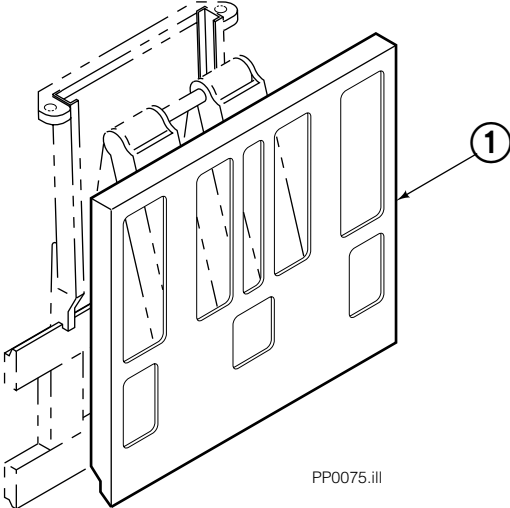

■ Included in Service Kit 562339.
Ref: S-8434

Hydraulic Group

PP0035.ill

35E/45E			
REF	QTY	PART NO.	DESCRIPTION
		688382	Hydraulic Group ITA II
1	1	200649	Tube
2	2	683173	Hose
3	1	2375	Fitting, 6-6
4	1	688384	■ Valve
5	2	765329	Capscrew, M8x1.25x20-8.8
6	2	685980	Hose ITA II
7	4	605235	Fitting 5-6
8	6	604511	Fitting, 6-6
9	1	200647	Tube
10	2	604510	Plug, 6
11	1	200648	Tube

■ See Valve page for parts breakdown.

Valve Load Push

35E/45E			
REF	QTY	PART NO.	DESCRIPTION
		688384	Valve Assembly
1	1	688385	Body
2	1	687224	Relief Valve
3	2	663694	Fitting, 3

Faceplate Group Push

REF	QTY	PART NO.	DESCRIPTION
		205057	Faceplate Group 40"x40" ■
1	1	204636	Faceplate 40"x40" ■