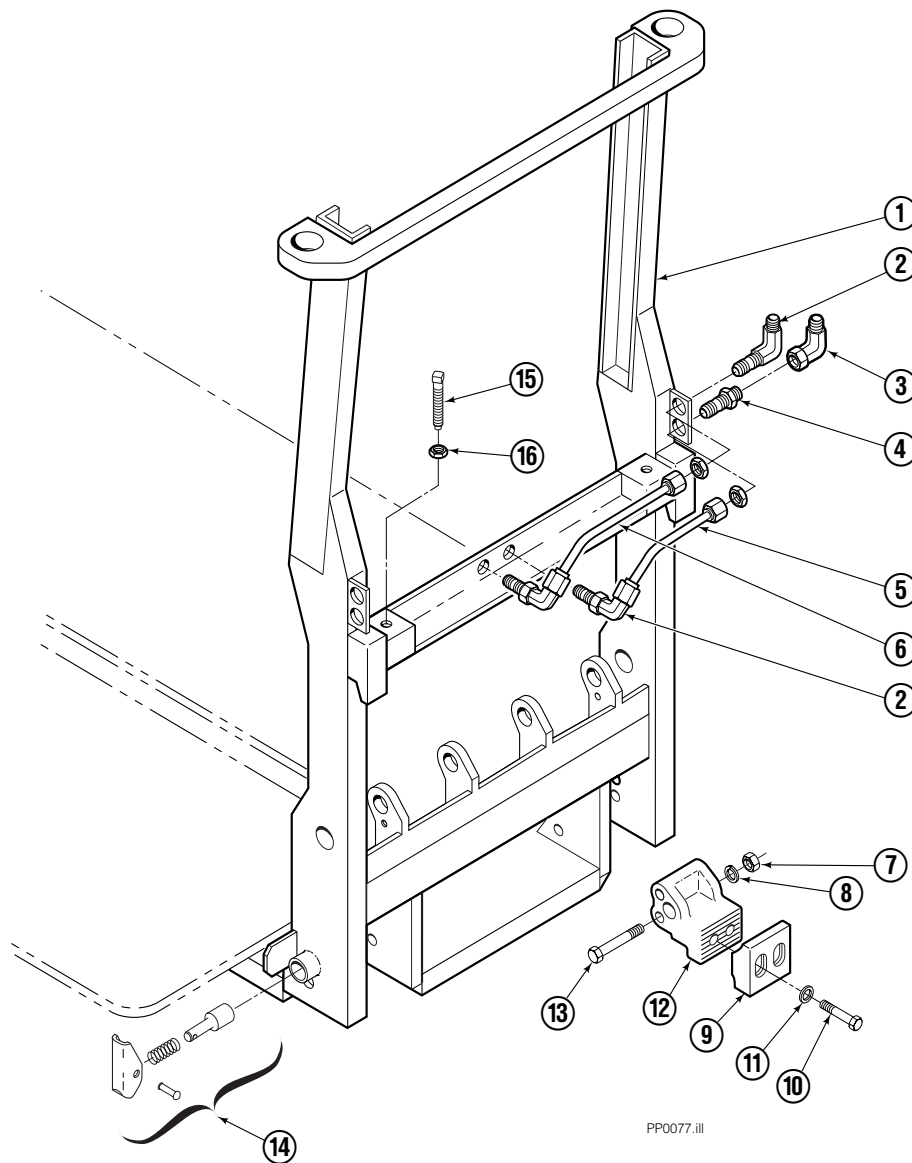

Decals

35E/45E Sheet-Sav

Decals

35E/45E QFM™ Sheet-Sav

Frame Group ITA II

PP0077.iii

35E/45E

REF	QTY	PART NO.	DESCRIPTION
		204627	Frame Group without Platens
1	1	205020	Frame without Platens
2	1	2453	Fitting, 6-6
3	3	2680	Fitting, 6-6
4	1	2375	Fitting, 6-6
5	1	683186	Tube
6	1	683187	Tube
7	2	763025	Nut
8	2	681473	Lockwasher
9	2	676280	Hook
10	4	768554	Capscrew
11	4	667910	Washer
12	2	683188	Pivot Hook
13	2	768837	Capscrew
14	2	683189	Pin Assembly
15	2	204938	Setscrew
16	2	5930	Nut

Mechanism Group

PP0040.ill

Mechanism Group

35E/45E			
REF	QTY	PART NO.	DESCRIPTION
		364009	Mechanism Group
1	1	364240	Arm-Inner Secondary R.H.
2	1	204692	Arm-Secondary Outer R.H.
3	4	683154	■ Bushing
4	●	683161	Shim (.030)
5	●	683162	Shim (.060)
6	4	205070	Roller
7	●	683163	Shim (.030)
8	●	683164	Shim (.060)
9	4	683155	■ Bushing
10	1	682821	Pin
11	15	6229	Washer
12	15	685661	Capscrew
13	15	682999	Eye-Pin
14	2	682822	Pin-Head
15	2	205065	Pin
16	6	683153	■ Bushing
17	●	204532	Shim (.12)
18	2	204694	Arm-Outer Primary
19	4	204533	Pin-Frame
20	4	204535	■ Bushing
21	4	204695	Pin
22	1	364238	Arm-Inner Primary
23	1	204693	Arm-Secondary Outer L.H.
24	1	364239	Arm-Inner Secondary L.H.
25	2	204696	Pin-Outer
26	2	682823	Pin-Rod
27	2	683165	Spacer
28	6	7401	Grease Fitting

■ Included in Service Kit 562339.
Ref: S-8434

Hydraulic Group

PP0035.ill

35E/45E			
REF	QTY	PART NO.	DESCRIPTION
		688382	Hydraulic Group ITA II
1	1	200649	Tube
2	2	683173	Hose
3	1	2375	Fitting, 6-6
4	1	688384	■ Valve
5	2	765329	Capscrew, M8x1.25x20-8.8
6	2	685980	Hose ITA II
7	4	605235	Fitting 5-6
8	6	604511	Fitting, 6-6
9	1	200647	Tube
10	2	604510	Plug, 6
11	1	200648	Tube

■ See Valve page for parts breakdown.

Valve Load Push

35E/45E			
REF	QTY	PART NO.	DESCRIPTION
		688384	Valve Assembly
1	1	688385	Body
2	1	687224	Relief Valve
3	2	663694	Fitting, 3

Faceplate Group Push

REF	QTY	PART NO.	DESCRIPTION
		205057	Faceplate Group 40"x40" ■
1	1	204636	Faceplate 40"x40" ■