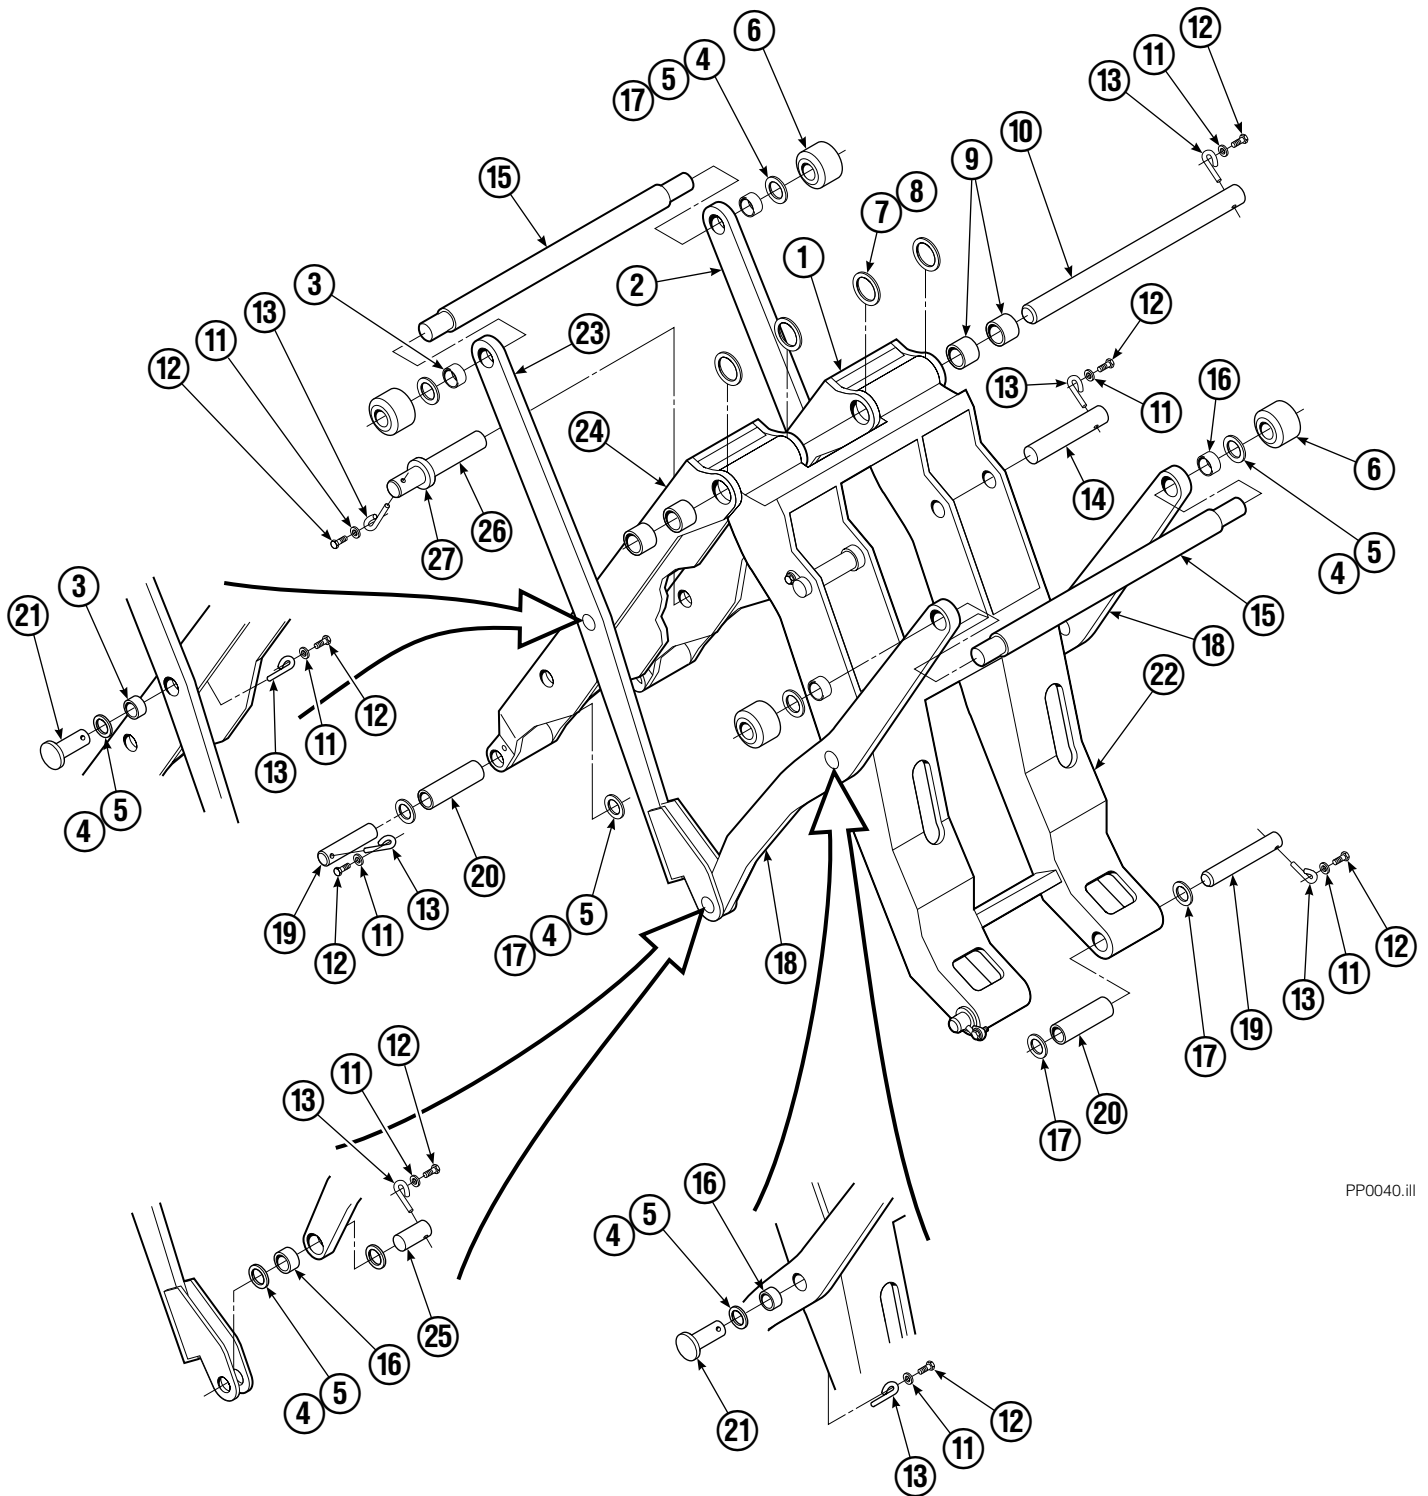

Mechanism Group

PP0040.ill

Mechanism Group

35E/45E			
REF	QTY	PART NO.	DESCRIPTION
		364009	Mechanism Group
1	1	364240	Arm-Inner Secondary R.H.
2	1	204692	Arm-Secondary Outer R.H.
3	4	683154	■ Bushing
4	●	683161	Shim (.030)
5	●	683162	Shim (.060)
6	4	205070	Roller
7	●	683163	Shim (.030)
8	●	683164	Shim (.060)
9	4	683155	■ Bushing
10	1	682821	Pin
11	15	6229	Washer
12	15	685661	Capscrew
13	15	682999	Eye-Pin
14	2	682822	Pin-Head
15	2	205065	Pin
16	6	683153	■ Bushing
17	●	204532	Shim (.12)
18	2	204694	Arm-Outer Primary
19	4	204533	Pin-Frame
20	4	204535	■ Bushing
21	4	204695	Pin
22	1	364238	Arm-Inner Primary
23	1	204693	Arm-Secondary Outer L.H.
24	1	364239	Arm-Inner Secondary L.H.
25	2	204696	Pin-Outer
26	2	682823	Pin-Rod
27	2	683165	Spacer
28	6	7401	Grease Fitting

- Quantity as required.
- Included in Bushing Service Kit 205075.