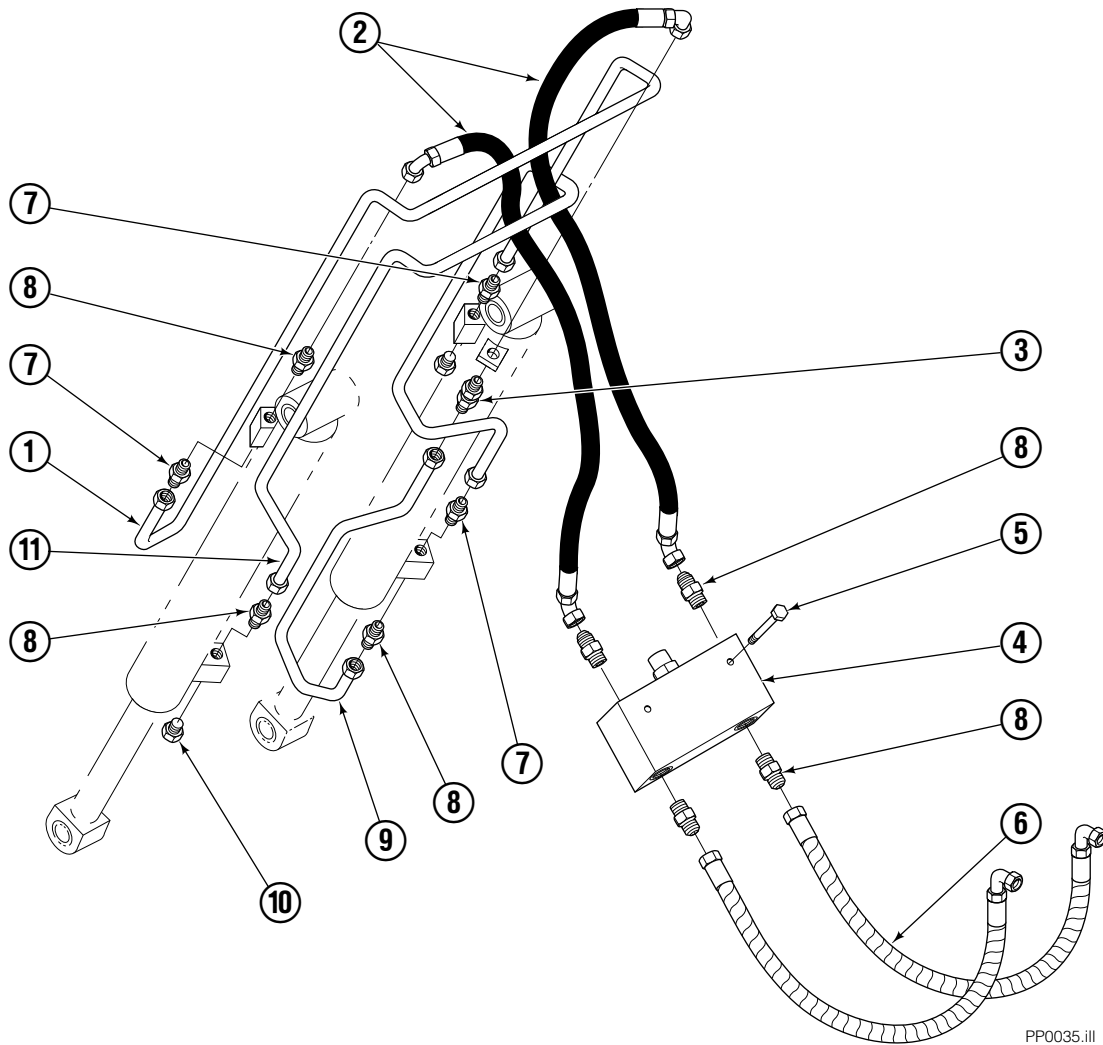

Mechanism Group

PP0040.ill

Mechanism Group

35E/45E			
REF	QTY	PART NO.	DESCRIPTION
		364009	Mechanism Group
1	1	364240	Arm-Inner Secondary R.H.
2	1	204692	Arm-Secondary Outer R.H.
3	4	683154	■ Bushing
4	●	683161	Shim (.030)
5	●	683162	Shim (.060)
6	4	205070	Roller
7	●	683163	Shim (.030)
8	●	683164	Shim (.060)
9	4	683155	■ Bushing
10	1	682821	Pin
11	15	6229	Washer
12	15	685661	Capscrew
13	15	682999	Eye-Pin
14	2	682822	Pin-Head
15	2	205065	Pin
16	6	683153	■ Bushing
17	●	204532	Shim (.12)
18	2	204694	Arm-Outer Primary
19	4	204533	Pin-Frame
20	4	204535	■ Bushing
21	4	204695	Pin
22	1	364238	Arm-Inner Primary
23	1	204693	Arm-Secondary Outer L.H.
24	1	364239	Arm-Inner Secondary L.H.
25	2	204696	Pin-Outer
26	2	682823	Pin-Rod
27	2	683165	Spacer
28	6	7401	Grease Fitting

- Quantity as required.
- Included in Bushing Service Kit 205075.

Cylinder

REF	QTY	PART NO.	DESCRIPTION
		358091	Cylinder Assembly
1	1	353370	Spacer
2	1	562553	Seal ■
3	1	7348	Snap Ring
4	1	562333	Piston
5	1	364727	Shell
6	1	364715	Rod
7	1	559705	Seal ■
8	1	2787	O-Ring ■
9	1	615130	Back-Up Ring ■
10	1	558628	Retainer
11	1	636853	Wiper ■
12	4	559697	Bearing
13	1	559698	Spacer
14	1	678019	Nut
15	1	671048	Seal Loader Kit ■
16	2	7401	Grease Fitting

■ Included in Service Kit 562339.
Ref: S-8434

Hydraulic Group

PP0035.ill

35E/45E			
REF	QTY	PART NO.	DESCRIPTION
		688382	Hydraulic Group ITA II
1	1	200649	Tube
2	2	683173	Hose
3	1	2375	Fitting, 6-6
4	1	688384	■ Valve
5	2	765329	Capscrew, M8x1.25x20-8.8
6	2	685980	Hose ITA II
7	4	605235	Fitting 5-6
8	6	604511	Fitting, 6-6
9	1	200647	Tube
10	2	604510	Plug, 6
11	1	200648	Tube

■ See Valve page for parts breakdown.

Valve Load Push

35E/45E			
REF	QTY	PART NO.	DESCRIPTION
		688384	Valve Assembly
1	1	688385	Body
2	1	687224	Relief Valve
3	2	663694	Fitting, 3

Faceplate Group Push

REF	QTY	PART NO.	DESCRIPTION
		205057	Faceplate Group 40"x40" ■
1	1	204636	Faceplate 40"x40" ■