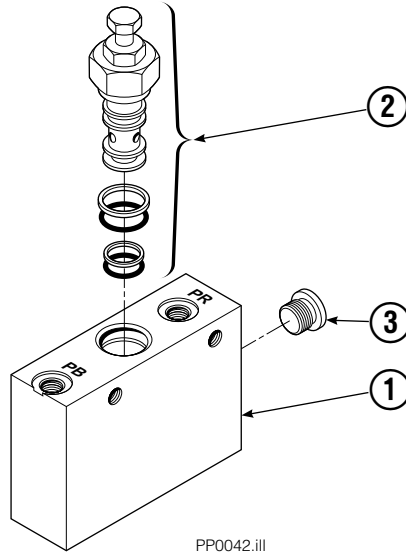

- Quantity as required.
- Included in Bushing Service Kit 205075.

Cylinder

REF	QTY	PART NO.	DESCRIPTION
		358091	Cylinder Assembly
1	1	353370	Spacer
2	1	562553	Seal ■
3	1	7348	Snap Ring
4	1	562333	Piston
5	1	364727	Shell
6	1	364715	Rod
7	1	559705	Seal ■
8	1	2787	O-Ring ■
9	1	615130	Back-Up Ring ■
10	1	558628	Retainer
11	1	636853	Wiper ■
12	4	559697	Bearing
13	1	559698	Spacer
14	1	678019	Nut
15	1	671048	Seal Loader Kit ■
16	2	7401	Grease Fitting

■ Included in Service Kit 562339.
Ref: S-8434

Hydraulic Group

PP0035.ill

35E/45E			
REF	QTY	PART NO.	DESCRIPTION
		688382	Hydraulic Group ITA II
1	1	200649	Tube
2	2	683173	Hose
3	1	2375	Fitting, 6-6
4	1	688384	■ Valve
5	2	765329	Capscrew, M8x1.25x20-8.8
6	2	685980	Hose ITA II
7	4	605235	Fitting 5-6
8	6	604511	Fitting, 6-6
9	1	200647	Tube
10	2	604510	Plug, 6
11	1	200648	Tube

■ See Valve page for parts breakdown.

Valve Load Push

35E/45E			
REF	QTY	PART NO.	DESCRIPTION
		688384	Valve Assembly
1	1	688385	Body
2	1	687224	Relief Valve
3	2	663694	Fitting, 3

Faceplate Group Push

REF	QTY	PART NO.	DESCRIPTION
		205057	Faceplate Group 40"x40" ■
1	1	204636	Faceplate 40"x40" ■