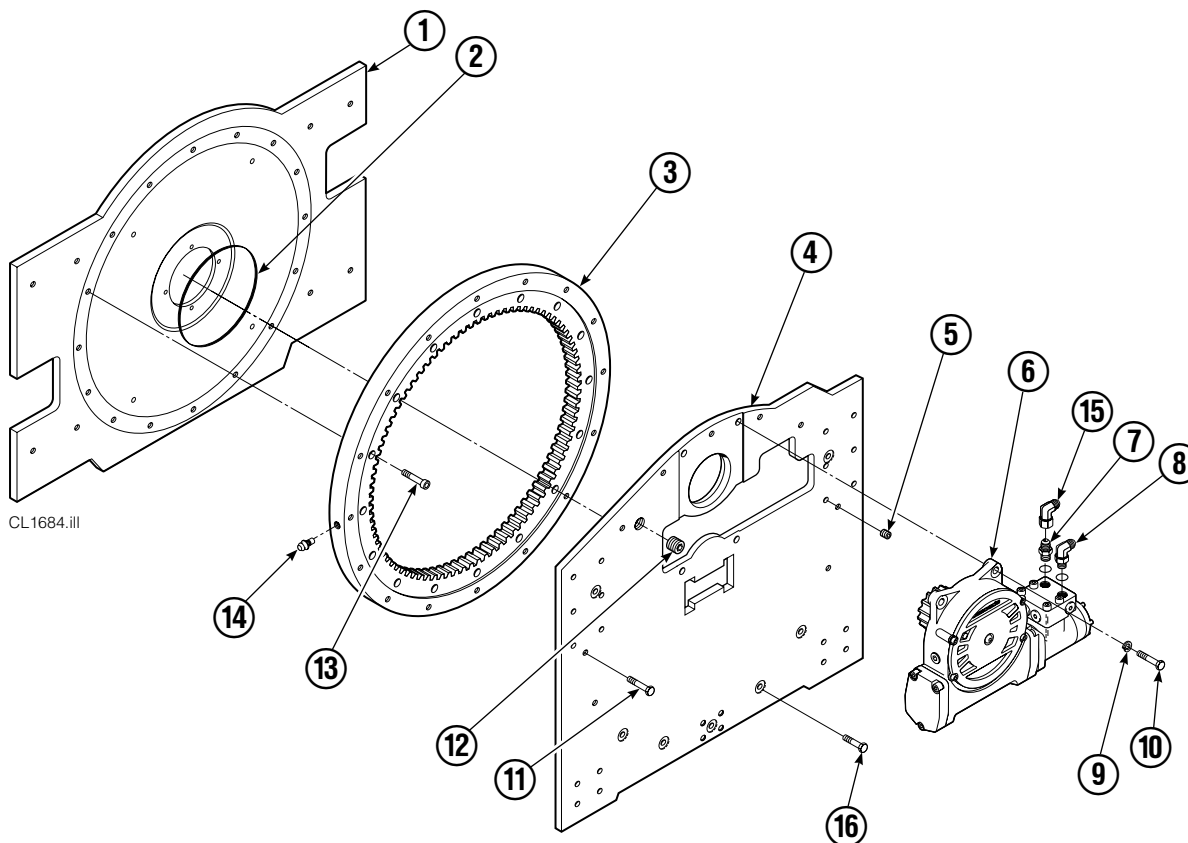

Rotator Group

50D			
REF	QTY	PART NO.	DESCRIPTION
		351850	Rotator Group
1	1	351851	Faceplate
2	1	670931	Seal
3	1	672828	Bearing Assembly
4	1	687229	Baseplate
5	6	631385	Plug
6	1	795491	Drive Group ▲
7	1	601377	Fitting, 8-8
8	1	601250	Fitting, 8-8
9	4	6290	Lockwasher, 1/2 in. ID
10	4	661742	Capscrew, 1/2 NC x 1.25 GR5
11	9	643539	Capscrew, 1/2 NC x 1.75 GR8
12	1	6605	Plug
13	16	4505	Capscrew, 1/2 NC x 1.25 GR8
14	1	7401	Grease Fitting
15	1	605761	Fitting, 8-8
16	7	643538	Capscrew, 1/2 NC x 1.50 GR8
		672481	Bearing Service Kit