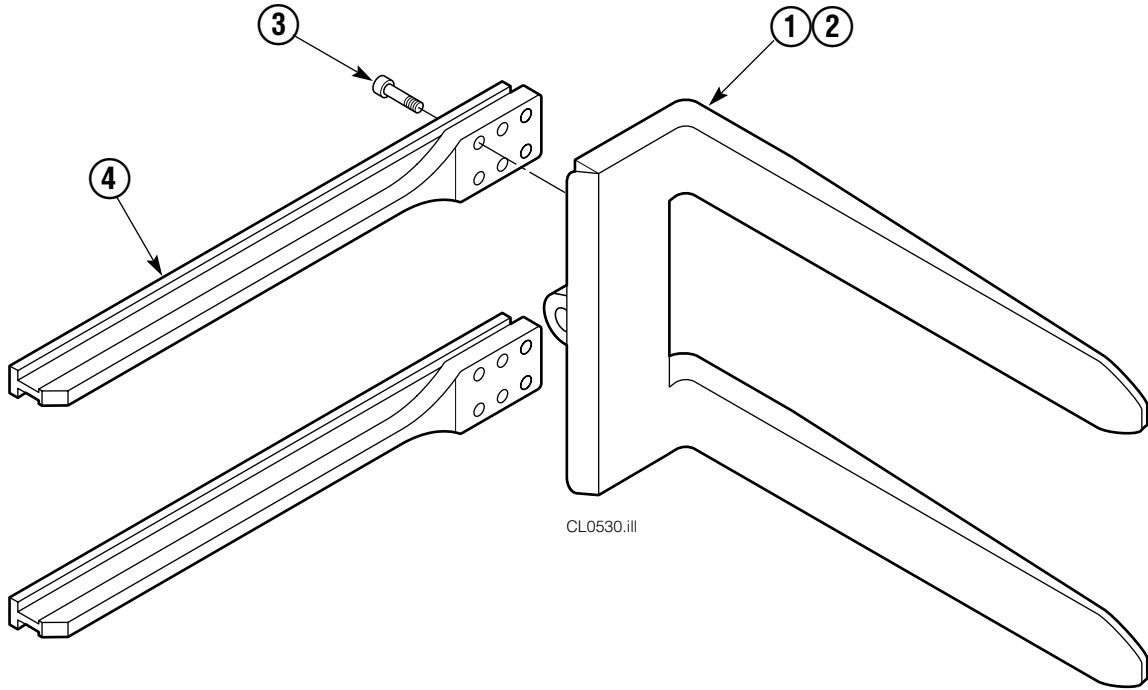

Arm Group

ARM CAPSCREW EXTENSION TOOL		
Required for proper torquing of capscrews		
	35-50D	667699

50D			
REF	QTY	PART NO.	DESCRIPTION
		3008636	Arm Group ▲
1	1	3008637	Arm – LH
2	1	3008637	Arm – RH
3	24	607105	Capscrew, .75 x 2.00
4	4	667700	Arm Bar

▲ Includes items 1-3 only.

Reference: S-7867, S-7839, S-7840.