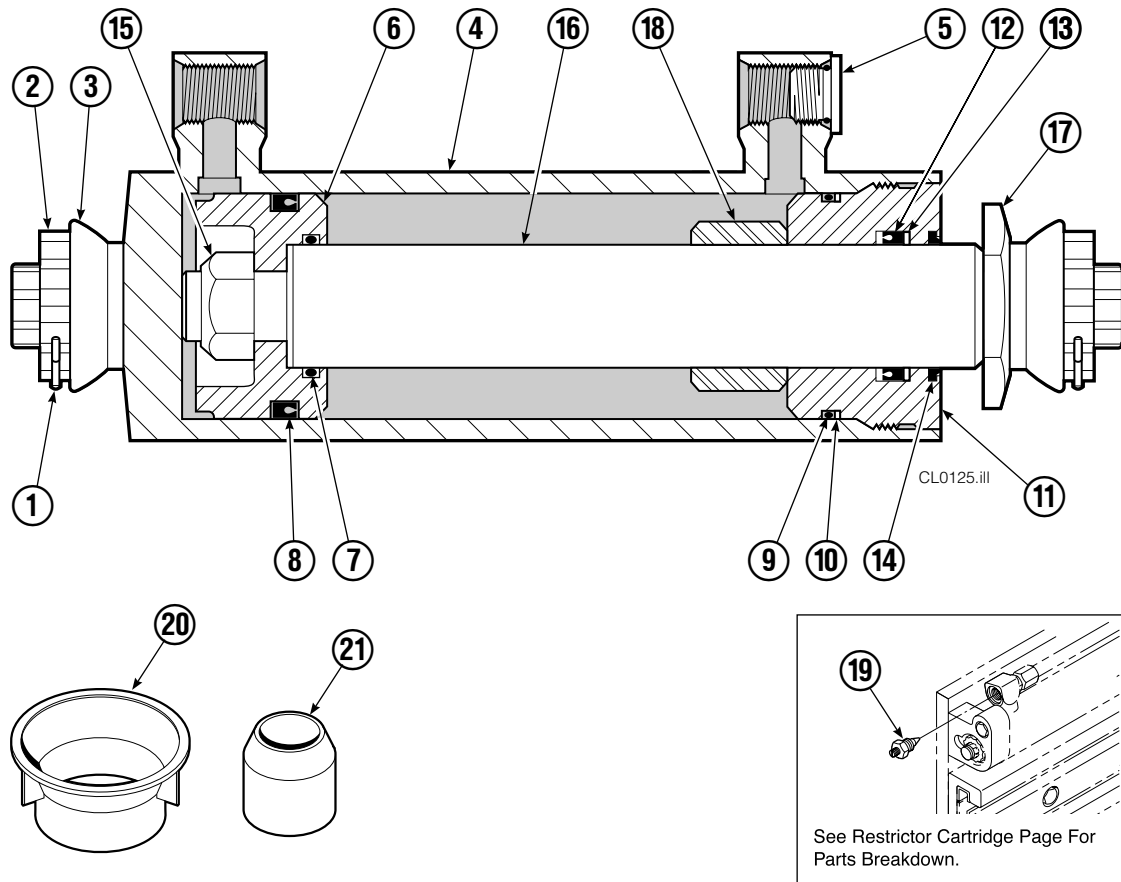

Frame Group

50D							
REF	QTY	PART NO.	DESCRIPTION	REF	QTY	PART NO.	DESCRIPTION
		6011408	Frame Group	12	1	358830	Bumper
1	2	321435	Frame	13	2	611288	Fitting, 6-8
2	2	686119	Lockwasher, M8	14	2	631381	Hose, 9.55 in.
3	2	765352	Capscrew, M8 x 30	15	2	688696	Hose, 19.10 in.
4	1	686420	Revolving Connection ■	16	2	686369	Fitting
5	2	604511	Fitting, 6-6	17	4	667663	Bearing
6	2	601676	Fitting, 6-6	18	4	668904	Bearing
7	2	665707	Nut, 1/2 in. ID	19	4	668905	Bearing
8	2	3660	Capscrew, 1/2 NC x 2.50	20	1	7882	Roll Pin – Inner
9	8	667225	Washer, 5/8 in. ID	21	2	7961	Roll Pin – Outer
10	8	667644	Capscrew, 5/8 NC x 3.25	22	2	667609	Restrictor Cartridge ●
11	2	354858	Cylinder ▲				

■ See Revolving Connection page for parts breakdown.

▲ See Cylinder page for parts breakdown.

● See Restrictor Cartridge page for parts breakdown.

Reference: SK-5659.

Cylinder

See Restrictor Cartridge Page For Parts Breakdown.

50D			
REF	QTY	PART NO.	DESCRIPTION
		354858	Cylinder Assembly
1	2	6511	Cotter Pin ■
2	2	667667	Nut Retainer ■
3	2	667668	Nut ■
4	1	562764	Shell
5	1	602580	Fitting
6	1	558402	Piston
7	1	2722	O-Ring ▲
8	1	557376	Seal ▲
9	1	2791	O-Ring ▲
10	1	615134	Back-Up Ring ▲
11	1	667675	Retainer
12	1	662451	Seal ▲
13	1	638246	Nylon Ring ▲
14	1	564930	Wiper ▲
15	1	561012	Nut
16	1	562765	Rod
17	1	667676	Washer
18	1	—	Spacer
19	1	667609	Restrictor Cartridge ●
20	1	671049	Seal Loader, Piston ▲
21	1	671052	Seal Loader, Retainer ▲
		667723	Service Kit

▲ Included in Service Kit 667723.

■ Included in Nut Service Kit 668925.

● Not included in Cylinder Assembly.

Reference: S-7666.

Revolving Connection

35D/50D			
REF	QTY	PART NO.	DESCRIPTION
		686420	Revolving Connection
1	2	768795	Capscrew, M8 x 1,25 x 30 x 8.8
2	1	686421	End Block
3	2	604511	Fitting, 6-6
4	1	687237	Service Kit
5	1	686422	Shaft
6	5	663694	Fitting, 3
7	1	686423	Body
8	2	667516	Check Valve Service Kit
9	2	678376	Check Valve
10	2	604510	Fitting, 6