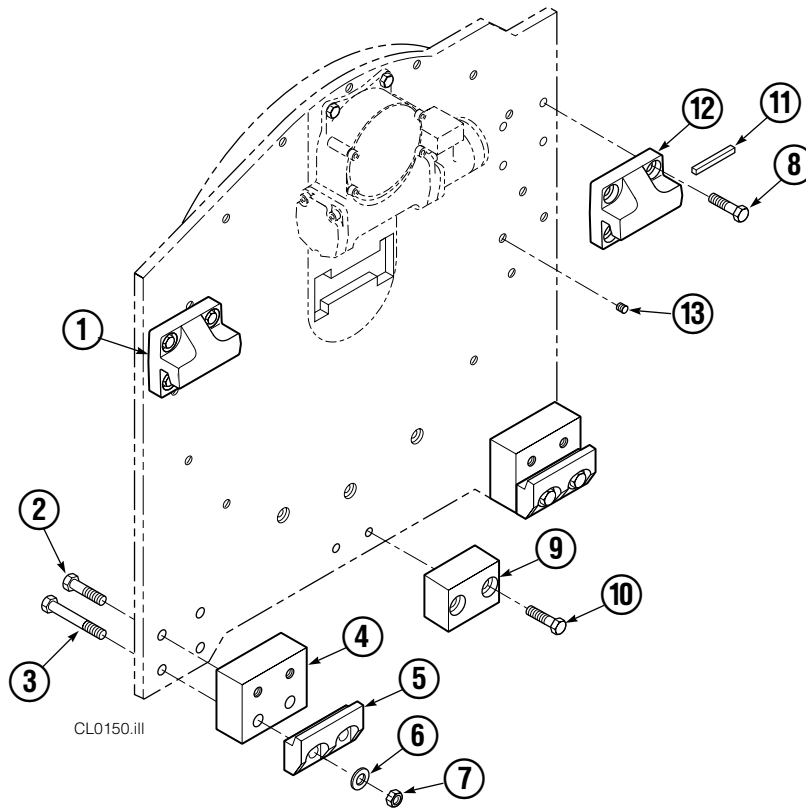

▲ Included in Service Kit 667723.

■ Included in Nut Service Kit 668925.

● Not included in Cylinder Assembly.

Reference: S-7666.

Revolving Connection

35D/50D			
REF	QTY	PART NO.	DESCRIPTION
		686420	Revolving Connection
1	2	768795	Capscrew, M8 x 1,25 x 30 x 8.8
2	1	686421	End Block
3	2	604511	Fitting, 6-6
4	1	687237	Service Kit
5	1	686422	Shaft
6	5	663694	Fitting, 3
7	1	686423	Body
8	2	667516	Check Valve Service Kit
9	2	678376	Check Valve
10	2	604510	Fitting, 6

Reference: S-4778, S-4779, S-4780.

Arm Group

ARM CAPSCREW EXTENSION TOOL		
Required for proper torquing of capscrews		
	35-50D	667699

50D			
REF	QTY	PART NO.	DESCRIPTION
		3008636	Arm Group ▲
1	1	3008637	Arm – LH
2	1	3008637	Arm – RH
3	24	607105	Capscrew, .75 x 2.00
4	4	667700	Arm Bar

▲ Includes items 1-3 only.

Reference: S-7867, S-7839, S-7840.

Mounting Group

Class III, 0°

REF	QTY	PART NO.	DESCRIPTION
		680632	Mounting Group
1	1	670527	Upper Hook - LH
2	4	641284	Capscrew, 5/8 NC x 2.25
3	4	669305	Capscrew, 5/8 NC x 5.00
4	2	682068	Spacer
5	2	675969	Lower Hook
6	4	667225	Washer
7	4	676281	Nut, 5/8
8	8	667369	Capscrew, 5/8 NC x 1.25
9	1	682067	Center Spacer
10	2	677828	Capscrew, 1/2 NC x 1.00
11	1	669344	Stop Kit
12	1	670528	Upper Hook - RH
13	2	631385	Plug, 5/8