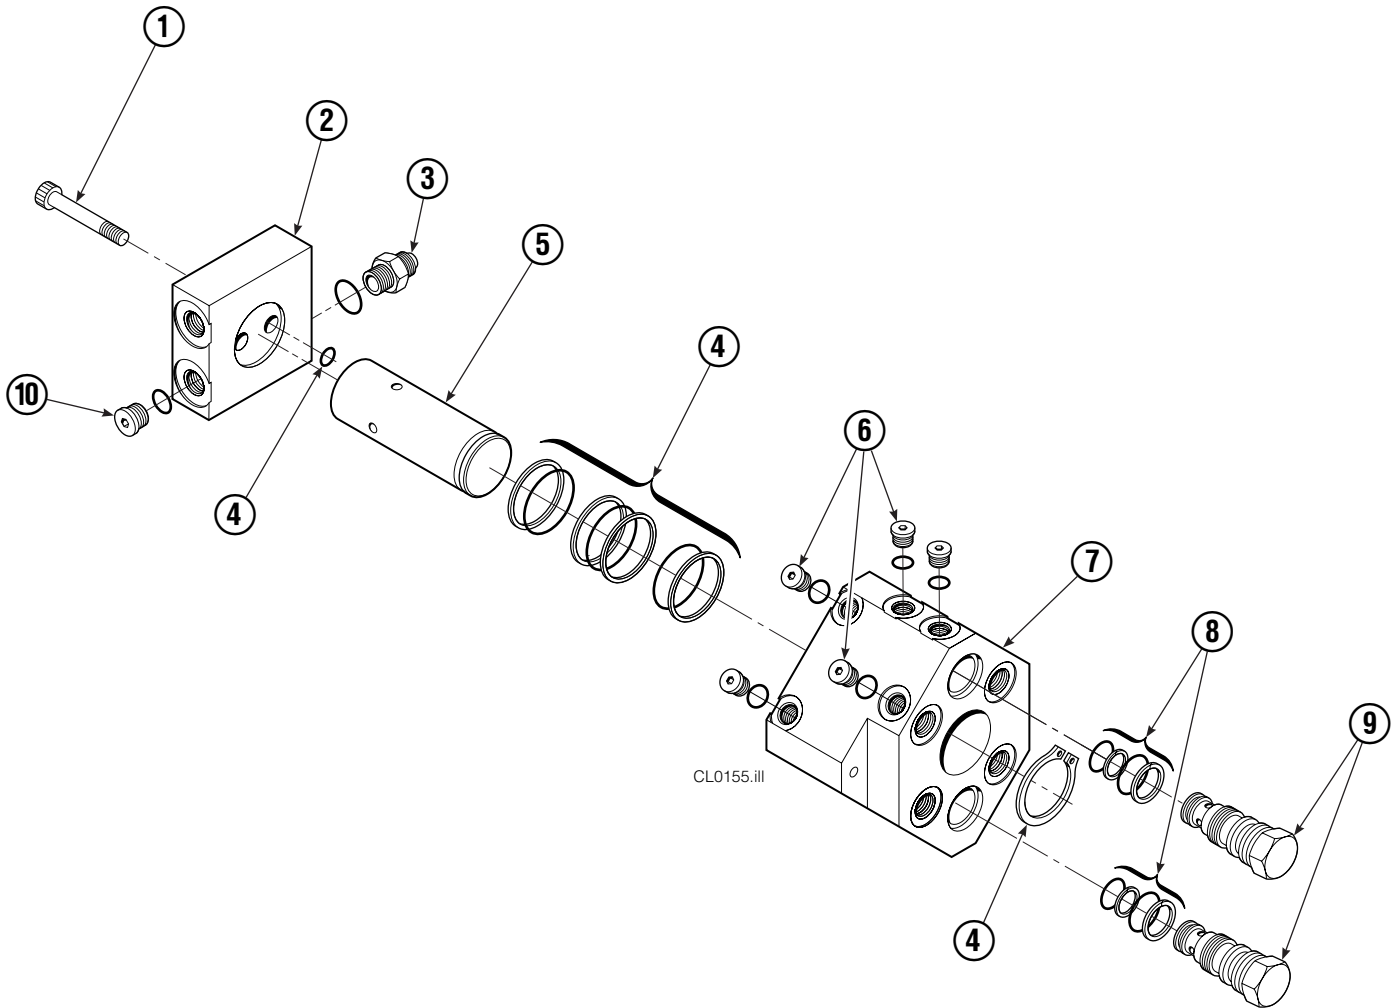

Frame Group

50D							
REF	QTY	PART NO.	DESCRIPTION	REF	QTY	PART NO.	DESCRIPTION
		6011408	Frame Group	12	1	358830	Bumper
1	2	321435	Frame	13	2	611288	Fitting, 6-8
2	2	686119	Lockwasher, M8	14	2	631381	Hose, 9.55 in.
3	2	765352	Capscrew, M8 x 30	15	2	688696	Hose, 19.10 in.
4	1	686420	Revolving Connection ■	16	2	686369	Fitting
5	2	604511	Fitting, 6-6	17	4	667663	Bearing
6	2	601676	Fitting, 6-6	18	4	668904	Bearing
7	2	665707	Nut, 1/2 in. ID	19	4	668905	Bearing
8	2	3660	Capscrew, 1/2 NC x 2.50	20	1	7882	Roll Pin – Inner
9	8	667225	Washer, 5/8 in. ID	21	2	7961	Roll Pin – Outer
10	8	667644	Capscrew, 5/8 NC x 3.25	22	2	667609	Restrictor Cartridge ●
11	2	354858	Cylinder ▲				

■ See Revolving Connection page for parts breakdown.

▲ See Cylinder page for parts breakdown.

● See Restrictor Cartridge page for parts breakdown.

Reference: SK-5659.

Cylinder

See Restrictor Cartridge Page For Parts Breakdown.

50D			
REF	QTY	PART NO.	DESCRIPTION
		354858	Cylinder Assembly
1	2	6511	Cotter Pin ■
2	2	667667	Nut Retainer ■
3	2	667668	Nut ■
4	1	562764	Shell
5	1	602580	Fitting
6	1	558402	Piston
7	1	2722	O-Ring ▲
8	1	557376	Seal ▲
9	1	2791	O-Ring ▲
10	1	615134	Back-Up Ring ▲
11	1	667675	Retainer
12	1	662451	Seal ▲
13	1	638246	Nylon Ring ▲
14	1	564930	Wiper ▲
15	1	561012	Nut
16	1	562765	Rod
17	1	667676	Washer
18	1	—	Spacer
19	1	667609	Restrictor Cartridge ●
20	1	671049	Seal Loader, Piston ▲
21	1	671052	Seal Loader, Retainer ▲
		667723	Service Kit

▲ Included in Service Kit 667723.

■ Included in Nut Service Kit 668925.

● Not included in Cylinder Assembly.

Reference: S-7666.

Revolving Connection

35D/50D			
REF	QTY	PART NO.	DESCRIPTION
		686420	Revolving Connection
1	2	768795	Capscrew, M8 x 1,25 x 30 x 8.8
2	1	686421	End Block
3	2	604511	Fitting, 6-6
4	1	687237	Service Kit
5	1	686422	Shaft
6	5	663694	Fitting, 3
7	1	686423	Body
8	2	667516	Check Valve Service Kit
9	2	678376	Check Valve
10	2	604510	Fitting, 6