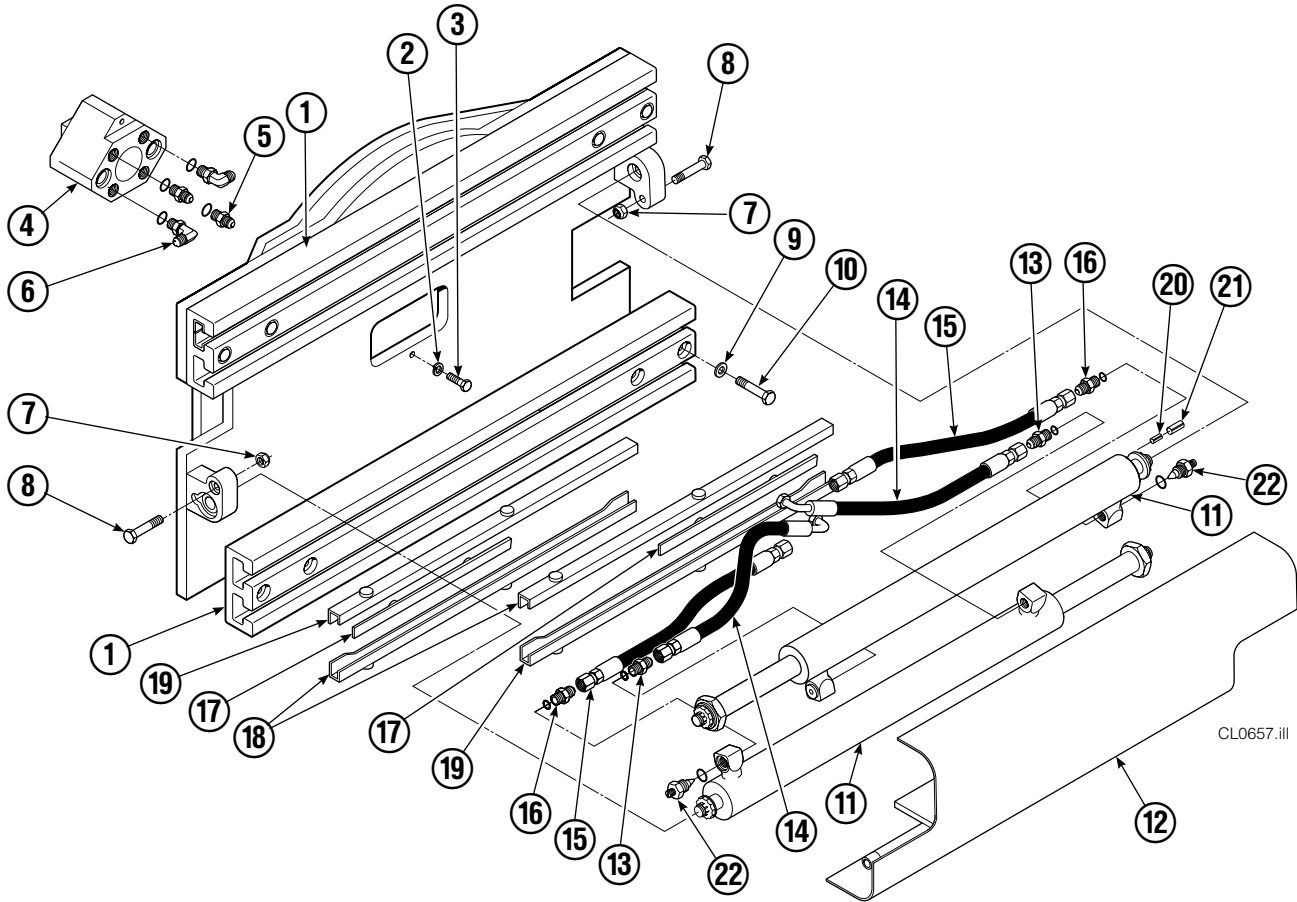

● Quantity as required.

▲ See Check Valve page for parts breakdown.

▼ See Drive Motor page for parts breakdown.

Drive Motor

REF	QTY	PART NO.	DESCRIPTION
		206392	Drive Motor
1	1	675478	Shaft
2	1	675477	Drive
3	1	675479	Spacer Plate
■ 4	1	675480	Gerotor Set (101-1768-007)
■ 4	1	685075	Gerotor Set (101-1768-009)
5	1	675482	End Cap
● 6	1	206405	Service Kit
■ 7	1	685089	Flange (101-1768-007)
■ 7	1	685090	Flange (101-1768-009)

Check Valve

REF	QTY	PART NO.	DESCRIPTION
		670549	Check Valve Assembly
1	2	609453	Fitting, 10
2	2	670552	Spring
3	2	670551	Guide
4	2	7020	Ball
5	2	602580	Fitting, 8
6	2	673989	Spring
7	1	670550	Body
8	1	670553	Spool

Frame Group

50D							
REF	QTY	PART NO.	DESCRIPTION	REF	QTY	PART NO.	DESCRIPTION
		6011408	Frame Group	12	1	358830	Bumper
1	2	321435	Frame	13	2	611288	Fitting, 6-8
2	2	686119	Lockwasher, M8	14	2	631381	Hose, 9.55 in.
3	2	765352	Capscrew, M8 x 30	15	2	688696	Hose, 19.10 in.
4	1	686420	Revolving Connection ■	16	2	686369	Fitting
5	2	604511	Fitting, 6-6	17	4	667663	Bearing
6	2	601676	Fitting, 6-6	18	4	668904	Bearing
7	2	665707	Nut, 1/2 in. ID	19	4	668905	Bearing
8	2	3660	Capscrew, 1/2 NC x 2.50	20	1	7882	Roll Pin – Inner
9	8	667225	Washer, 5/8 in. ID	21	2	7961	Roll Pin – Outer
10	8	667644	Capscrew, 5/8 NC x 3.25	22	2	667609	Restrictor Cartridge ●
11	2	354858	Cylinder ▲				

50D			
REF	QTY	PART NO.	DESCRIPTION
		354858	Cylinder Assembly
1	2	6511	Cotter Pin ■
2	2	667667	Nut Retainer ■
3	2	667668	Nut ■
4	1	562764	Shell
5	1	602580	Fitting
6	1	558402	Piston
7	1	2722	O-Ring ▲
8	1	557376	Seal ▲
9	1	2791	O-Ring ▲
10	1	615134	Back-Up Ring ▲
11	1	667675	Retainer
12	1	662451	Seal ▲
13	1	638246	Nylon Ring ▲
14	1	564930	Wiper ▲
15	1	561012	Nut
16	1	562765	Rod
17	1	667676	Washer
18	1	—	Spacer
19	1	667609	Restrictor Cartridge ●
20	1	671049	Seal Loader, Piston ▲
21	1	671052	Seal Loader, Retainer ▲
		667723	Service Kit