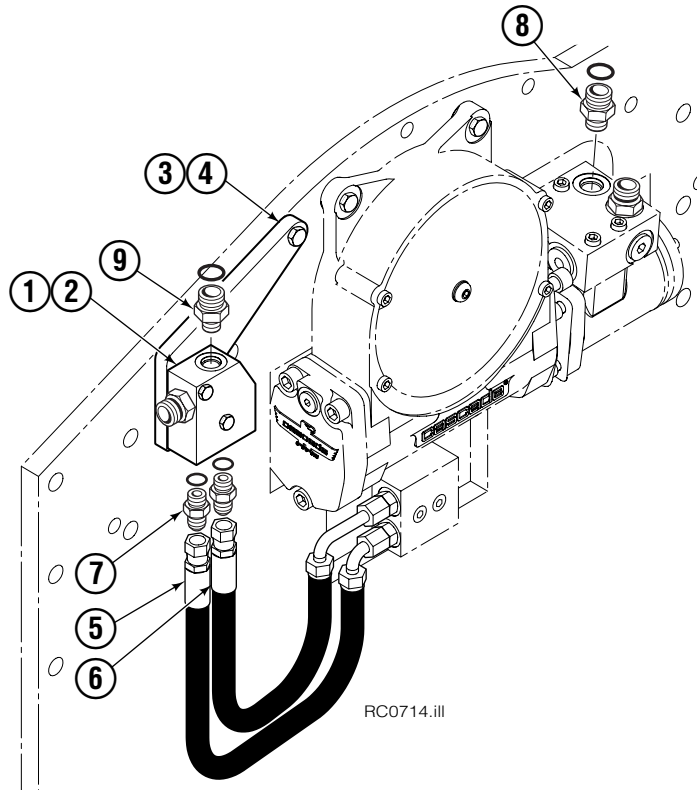

50D			
REF	QTY	PART NO.	DESCRIPTION
		354858	Cylinder Assembly
1	2	6511	Cotter Pin ■
2	2	667667	Nut Retainer ■
3	2	667668	Nut ■
4	1	562764	Shell
5	1	602580	Fitting
6	1	558402	Piston
7	1	2722	O-Ring ▲
8	1	557376	Seal ▲
9	1	2791	O-Ring ▲
10	1	615134	Back-Up Ring ▲
11	1	667675	Retainer
12	1	662451	Seal ▲
13	1	638246	Nylon Ring ▲
14	1	564930	Wiper ▲
15	1	561012	Nut
16	1	562765	Rod
17	1	667676	Washer
18	1	—	Spacer
19	1	667609	Restrictor Cartridge ●
20	1	671049	Seal Loader, Piston ▲
21	1	671052	Seal Loader, Retainer ▲
		667723	Service Kit

▲ Included in Service Kit 667723.

■ Included in Nut Service Kit 668925.

● Not included in Cylinder Assembly.

Reference: S-7666.

Revolving Connection

35D/50D			
REF	QTY	PART NO.	DESCRIPTION
		686420	Revolving Connection
1	2	768795	Capscrew, M8 x 1,25 x 30 x 8.8
2	1	686421	End Block
3	2	604511	Fitting, 6-6
4	1	687237	Service Kit
5	1	686422	Shaft
6	5	663694	Fitting, 3
7	1	686423	Body
8	2	667516	Check Valve Service Kit
9	2	678376	Check Valve
10	2	604510	Fitting, 6

Restrictor Cartridge

REF	QTY	PART NO.	DESCRIPTION
		667609	Restrictor Cartridge
1	1	2701	O-Ring
2	1	667611	Plunger
3	1	2841	O-Ring
4	1	667610	Plug - Special
5	1	5716	Jam Nut

Valve Group

45F			
REF	QTY	PART NO.	DESCRIPTION
		217415	Valve Group
1	1	215639	Valve
2	2	787374	Capscrew, M10x40
3	1	215631	Bracket
4	1	633683	Capscrew. 1/2x2.25
5	1	215714	Hose
6	1	215715	Hose
7	2	604511	Fitting, 6-6
8	2	757321	Fitting
9	2	755747	Fitting