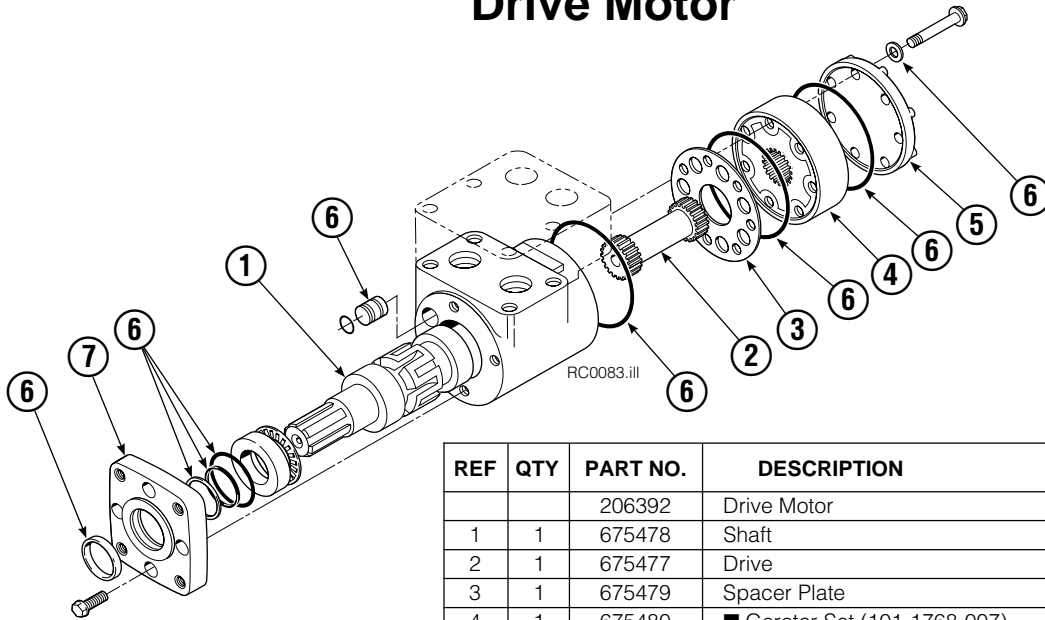

Internet: www.cascorp.com

Base Unit Group

400D			
REF	QTY	PART NO.	DESCRIPTION
		6211400	Base Unit Group
1	1	6211401	Faceplate
2	1	6026105	Felt Seal
3	1	6026112	Bearing Assembly
4	1	6211403	Baseplate
5	2	670786	Tube
6	1	561786	Plug
7	4	662187	Fitting, 8-6
8	1	605761	Fitting, 8-8
9	1	601250	Fitting, 8-8
10	1	601377	Fitting, 8-8
11	8	681473	Lockwasher
12	8	211689	Capscrew, M12 x 30
13	1	6032460	Drive Group – RH ●
14	1	6032461	Drive Group – LH ●
15	17	768580	Capscrew, M20 x 60
16	24	681346	Lockwasher
17	7	790762	Capscrew, M20 x 70
18	24	795111	Capscrew, M20 x 80
19	24	681467	Lockwasher
20	1	6039646	Bearing Seal Service Kit

- Quantity as required.
- ◆ See Drive Motor page for parts breakdown.

Reference: Worm Drive Common Parts 6032436, 6032437, SK-7516.

Drive Motor

REF	QTY	PART NO.	DESCRIPTION
		206392	Drive Motor
1	1	675478	Shaft
2	1	675477	Drive
3	1	675479	Spacer Plate
4	1	675480	■ Gerotor Set (101-1768-007)
4	1	685075	■ Gerotor Set (101-1768-009)
5	1	675482	End Cap
6	1	206405	● Service Kit
7	1	685089	■ Flange (101-1768-007)
7	1	685090	■ Flange (101-1768-009)