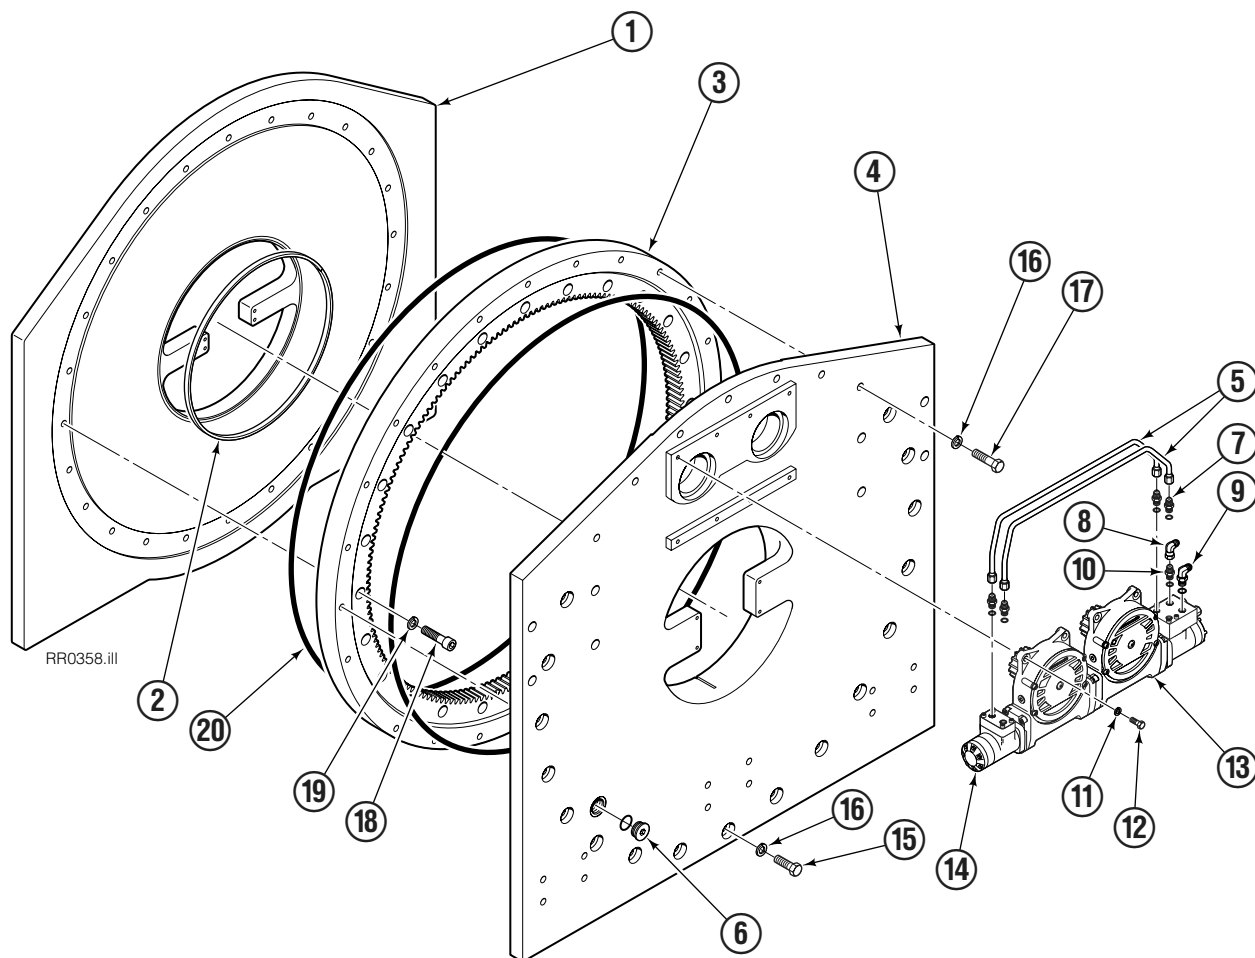

Internet: www.cascorp.com

Base Unit Group

400D			
REF	QTY	PART NO.	DESCRIPTION
		6211400	Base Unit Group
1	1	6211401	Faceplate
2	1	6026105	Felt Seal
3	1	6026112	Bearing Assembly
4	1	6211403	Baseplate
5	2	670786	Tube
6	1	561786	Plug
7	4	662187	Fitting, 8-6
8	1	605761	Fitting, 8-8
9	1	601250	Fitting, 8-8
10	1	601377	Fitting, 8-8
11	8	681473	Lockwasher
12	8	211689	Capscrew, M12 x 30
13	1	6032460	Drive Group – RH ●
14	1	6032461	Drive Group – LH ●
15	17	768580	Capscrew, M20 x 60
16	24	681346	Lockwasher
17	7	790762	Capscrew, M20 x 70
18	24	795111	Capscrew, M20 x 80
19	24	681467	Lockwasher
20	1	6039646	Bearing Seal Service Kit

Check Valve

REF	QTY	PART NO.	DESCRIPTION
		670561	Check Valve Assembly
1	1	670583	Body
2	2	656223	Seal Kit
3	2	665097	Check Valve

Revolving Connection Group

400D			
REF	QTY	PART NO.	DESCRIPTION
		6211493	Revolving Connection Group
1	1	339590	Revolving Connection ◆
2	2	6211561	Keeper
3	4	681370	Capscrew, M10 x 20
4	2	659639	Bar Keeper
5	4	767614	Capscrew, M10 x 20
6	2	601377	Fitting, 8-8
7	4	602580	Fitting, 8