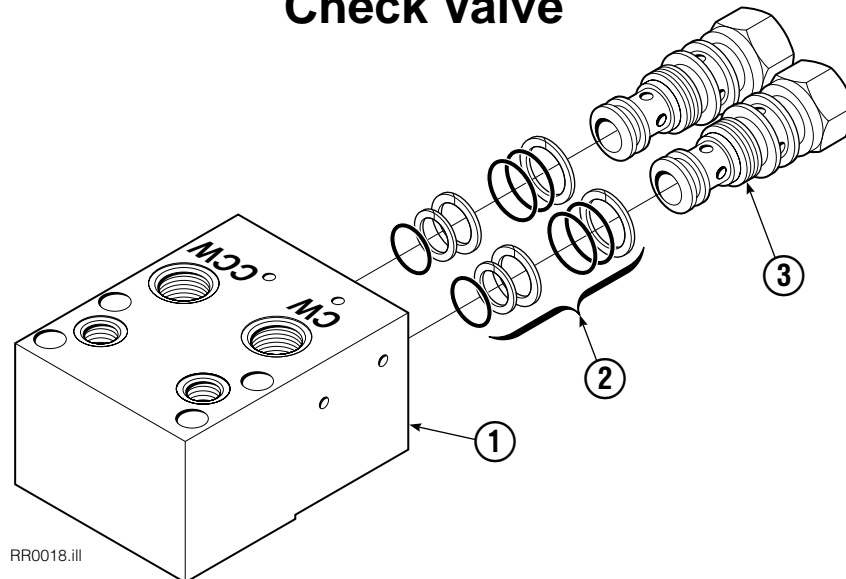

- Quantity as required.
- ◆ See Drive Motor page for parts breakdown.

Reference: Worm Drive Common Parts 6032436, 6032437, SK-7516.

Drive Motor

REF	QTY	PART NO.	DESCRIPTION
		206392	Drive Motor
1	1	675478	Shaft
2	1	675477	Drive
3	1	675479	Spacer Plate
4	1	675480	■ Gerotor Set (101-1768-007)
4	1	685075	■ Gerotor Set (101-1768-009)
5	1	675482	End Cap
6	1	206405	● Service Kit
7	1	685089	■ Flange (101-1768-007)
7	1	685090	■ Flange (101-1768-009)

Check Valve

REF	QTY	PART NO.	DESCRIPTION
		670561	Check Valve Assembly
1	1	670583	Body
2	2	656223	Seal Kit
3	2	665097	Check Valve

Revolving Connection Group

400D			
REF	QTY	PART NO.	DESCRIPTION
		6211493	Revolving Connection Group
1	1	339590	Revolving Connection ◆
2	2	6211561	Keeper
3	4	681370	Capscrew, M10 x 20
4	2	659639	Bar Keeper
5	4	767614	Capscrew, M10 x 20
6	2	601377	Fitting, 8-8
7	4	602580	Fitting, 8