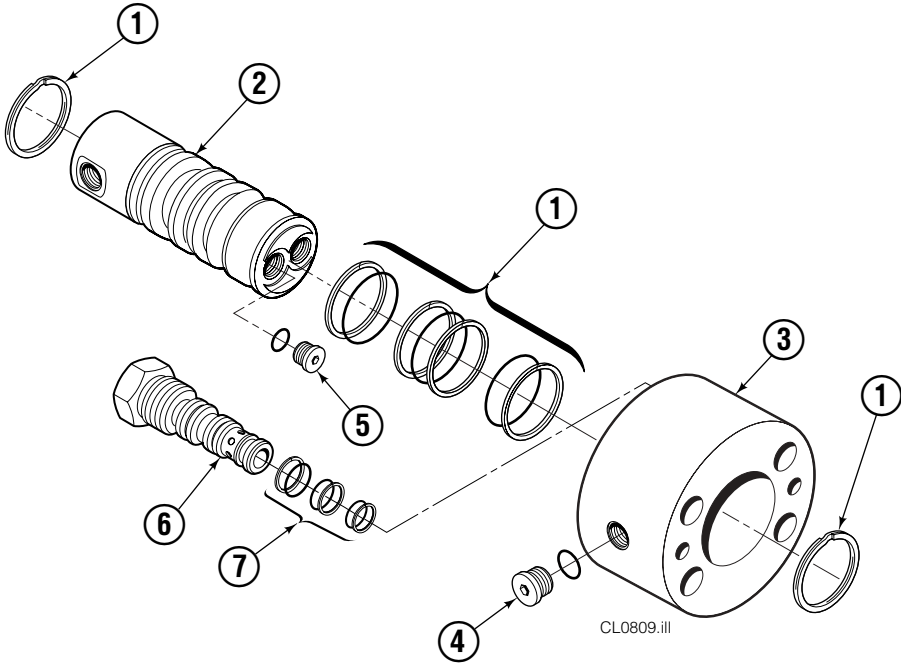

Internet: www.cascorp.com

Base Unit Group

400D			
REF	QTY	PART NO.	DESCRIPTION
		6211400	Base Unit Group
1	1	6211401	Faceplate
2	1	6026105	Felt Seal
3	1	6026112	Bearing Assembly
4	1	6211403	Baseplate
5	2	670786	Tube
6	1	561786	Plug
7	4	662187	Fitting, 8-6
8	1	605761	Fitting, 8-8
9	1	601250	Fitting, 8-8
10	1	601377	Fitting, 8-8
11	8	681473	Lockwasher
12	8	211689	Capscrew, M12 x 30
13	1	6032460	Drive Group – RH ●
14	1	6032461	Drive Group – LH ●
15	17	768580	Capscrew, M20 x 60
16	24	681346	Lockwasher
17	7	790762	Capscrew, M20 x 70
18	24	795111	Capscrew, M20 x 80
19	24	681467	Lockwasher
20	1	6039646	Bearing Seal Service Kit

Check Valve

REF	QTY	PART NO.	DESCRIPTION
		670561	Check Valve Assembly
1	1	670583	Body
2	2	656223	Seal Kit
3	2	665097	Check Valve

Revolving Connection Group

400D			
REF	QTY	PART NO.	DESCRIPTION
		6211493	Revolving Connection Group
1	1	339590	Revolving Connection ◆
2	2	6211561	Keeper
3	4	681370	Capscrew, M10 x 20
4	2	659639	Bar Keeper
5	4	767614	Capscrew, M10 x 20
6	2	601377	Fitting, 8-8
7	4	602580	Fitting, 8

◆ See Revolving Connection page for parts breakdown.

Revolving Connection

400D			
REF	QTY	PART NO.	DESCRIPTION
		339590	Revolving Connection
1	1	678035	Shaft Service Kit
2	1	339589	Shaft
3	1	678033	Body
4	1	609234	Fitting, 4
5	2	604510	Fitting, 6
6	2	661816	Check Valve
7	2	656223	Check Valve Service Kit