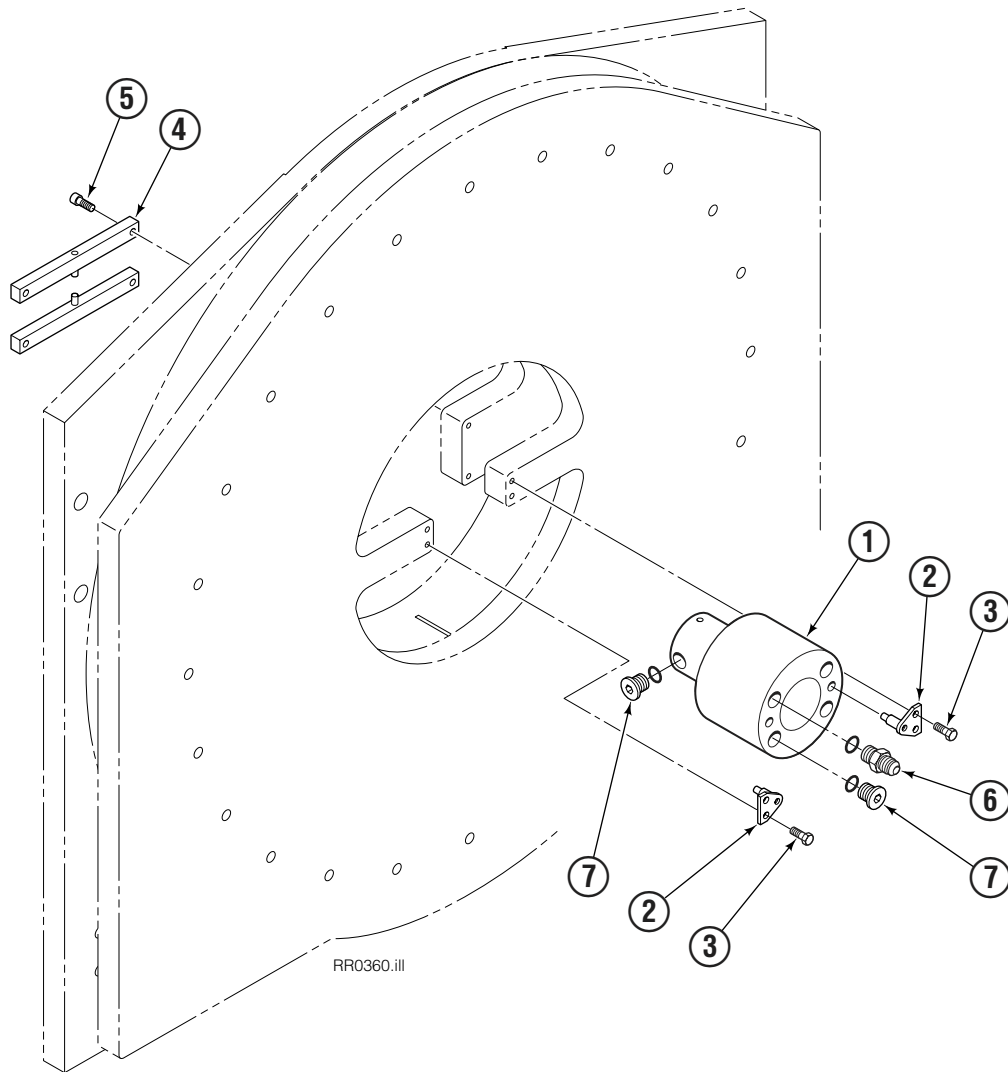

Internet: www.cascorp.com

Base Unit Group

400D			
REF	QTY	PART NO.	DESCRIPTION
		6211400	Base Unit Group
1	1	6211401	Faceplate
2	1	6026105	Felt Seal
3	1	6026112	Bearing Assembly
4	1	6211403	Baseplate
5	2	670786	Tube
6	1	561786	Plug
7	4	662187	Fitting, 8-6
8	1	605761	Fitting, 8-8
9	1	601250	Fitting, 8-8
10	1	601377	Fitting, 8-8
11	8	681473	Lockwasher
12	8	211689	Capscrew, M12 x 30
13	1	6032460	Drive Group – RH ●
14	1	6032461	Drive Group – LH ●
15	17	768580	Capscrew, M20 x 60
16	24	681346	Lockwasher
17	7	790762	Capscrew, M20 x 70
18	24	795111	Capscrew, M20 x 80
19	24	681467	Lockwasher
20	1	6039646	Bearing Seal Service Kit

Cascade provides service replacement parts for the listed parts only. Due to cost, if others parts need replacement, the complete drive motor should be replaced.

- See Nameplate under valve for correct part number of Gerotor Set and Flange.
- Compatible with water glycol based hydraulic fluids.

Check Valve

REF	QTY	PART NO.	DESCRIPTION
		670561	Check Valve Assembly
1	1	670583	Body
2	2	656223	Seal Kit
3	2	665097	Check Valve

Revolving Connection Group

400D			
REF	QTY	PART NO.	DESCRIPTION
		6211493	Revolving Connection Group
1	1	339590	Revolving Connection ◆
2	2	6211561	Keeper
3	4	681370	Capscrew, M10 x 20
4	2	659639	Bar Keeper
5	4	767614	Capscrew, M10 x 20
6	2	601377	Fitting, 8-8
7	4	602580	Fitting, 8

◆ See Revolving Connection page for parts breakdown.

Revolving Connection

400D			
REF	QTY	PART NO.	DESCRIPTION
		339590	Revolving Connection
1	1	678035	Shaft Service Kit
2	1	339589	Shaft
3	1	678033	Body
4	1	609234	Fitting, 4
5	2	604510	Fitting, 6
6	2	661816	Check Valve
7	2	656223	Check Valve Service Kit