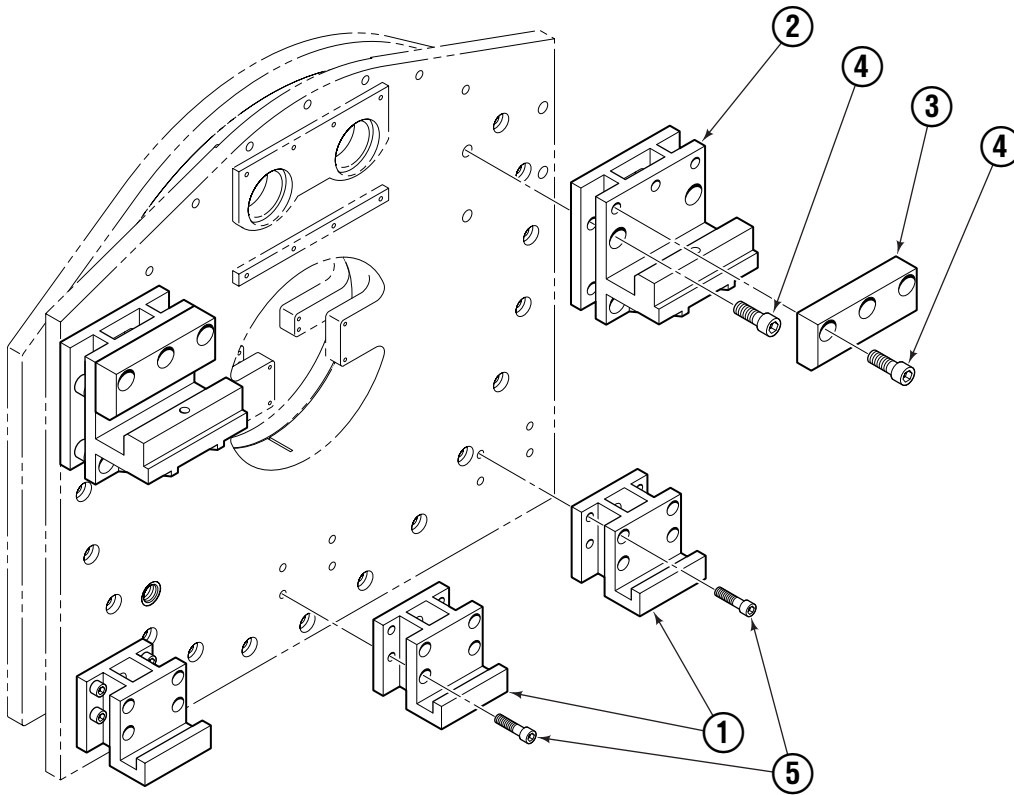

Mounting Group

RR0359.ill

400D			
REF	QTY	PART NO.	DESCRIPTION
		6211492	Kalmar Mounting Group
1	3	6204030	Lower Hook
2	2	6211486	Upper Hook
3	2	6204001	Bar
4	14	796621	Capscrew, M30 x 60
5	12	769583	Capscrew, M20 x 60