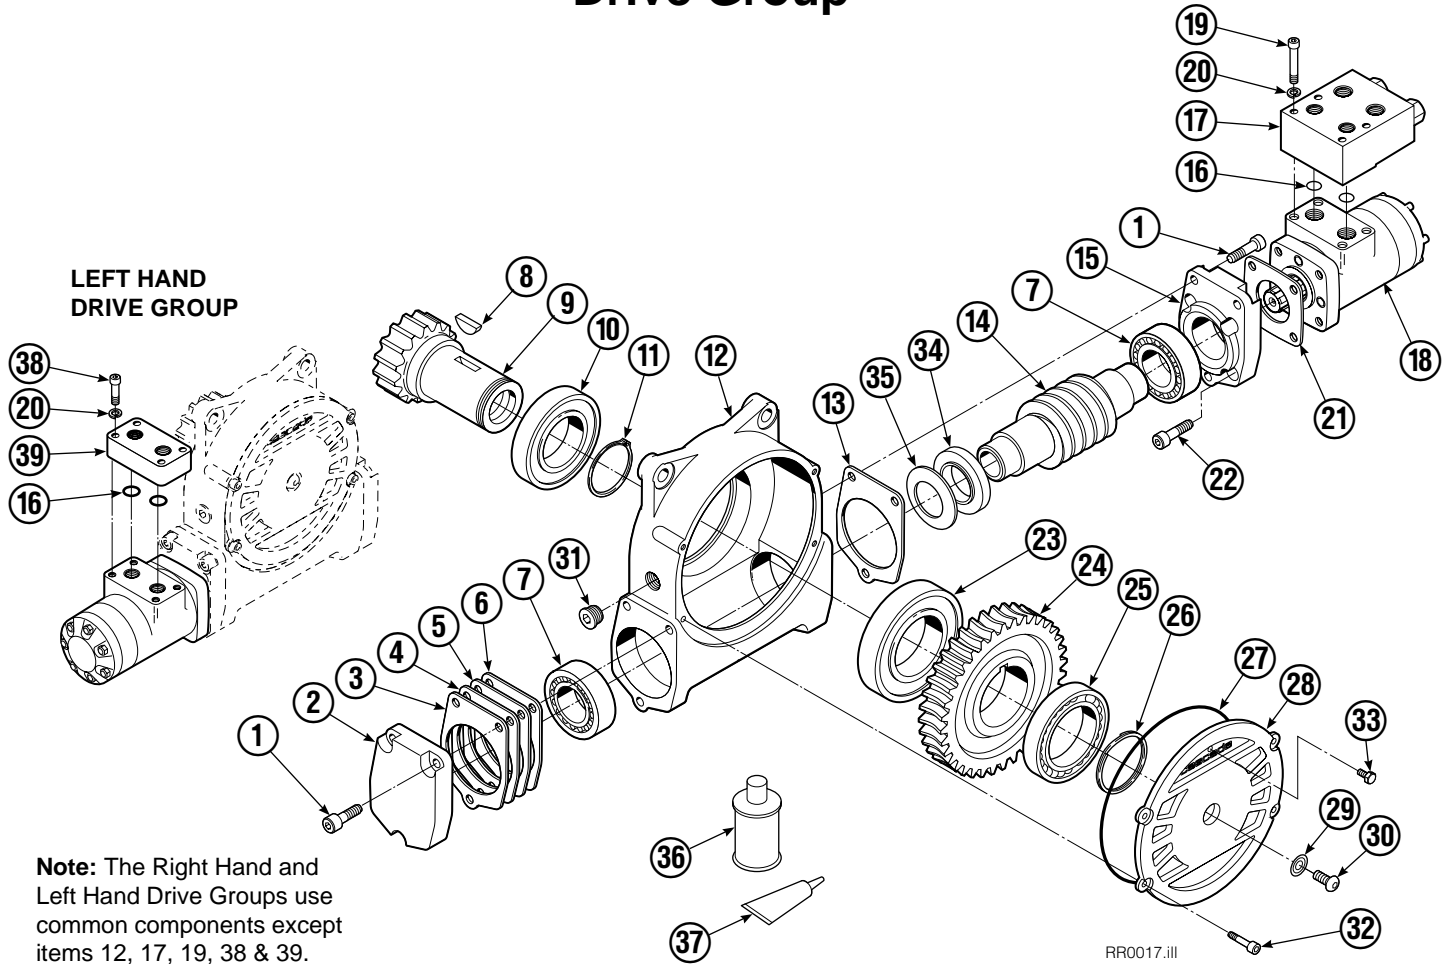

Drive Group

Note: The Right Hand and Left Hand Drive Groups use common components except items 12, 17, 19, 38 & 39.

REF	QTY	PART NO.	DESCRIPTION	REF	QTY	PART NO.	DESCRIPTION
		6032460	Drive Group – R.H.	21	1	670575	Gasket
		6032461	Drive Group – L.H.	22	4	4468	Capscrew, 3/8 NC x .75 GR8
1	6	769570	Capscrew, M12 x 25	23	1	670580	Bearing
2	1	211774	Cover	24	1	675609	Worm Gear
3	●	674513	Shim – .005" (blue)	25	1	670581	Bearing
4	●	670574	Shim – .010" (brown)	26	1	7214	Snap Ring
5	●	671757	Shim – .015" (pink)	27	1	643423	O-Ring
6	●	671758	Shim – .020" (yellow)	28	1	775552	Cover
7	2	670579	Bearing	29	2	783609	Seal
8	1	670582	Key	30	1	783608	Capscrew, M10 x 16
9	1	681516	Pinion	31	1	604510	Plug
10	1	670560	Bearing	32	4	200882	Capscrew, M8 x 20
11	1	3160	Snap Ring	33	1	644010	Relief Fitting
12	1	775551	Housing, R.H.	34	1	--	Washer
12	1	211773	Housing, L.H.	35	1	--	Washer Spring
13	1	686465	Gasket	36	1	656300	Gear Box Lube - 48 oz.
14	1	675608	Worm	37	1	668184	Sealant
15	1	775553	Adapter	38	4	607054	Capscrew, 5/16 NC x .75 GR8
16	2	2705	O-Ring	39	1	670563	Manifold – L.H. only
17	1	670561	◆ Check Valve – R.H. only			670578	Shim Service Kit (items 3-6, 27 & 37)
18	1	206392	◆ Drive Motor			671583	Bearing Service Kit (items 23, 27 & 37)
19	4	607060	Capscrew, 5/16 x 2.00, R.H.			206394	Motor Kit (items 13, 16, 18, 21 & 37)
20	4	6444	Lockwasher				

- Quantity as required.
- See Drive Motor page for parts breakdown.

Reference: Worm Drive Common Parts 6032436, 6032437, SK-7516.