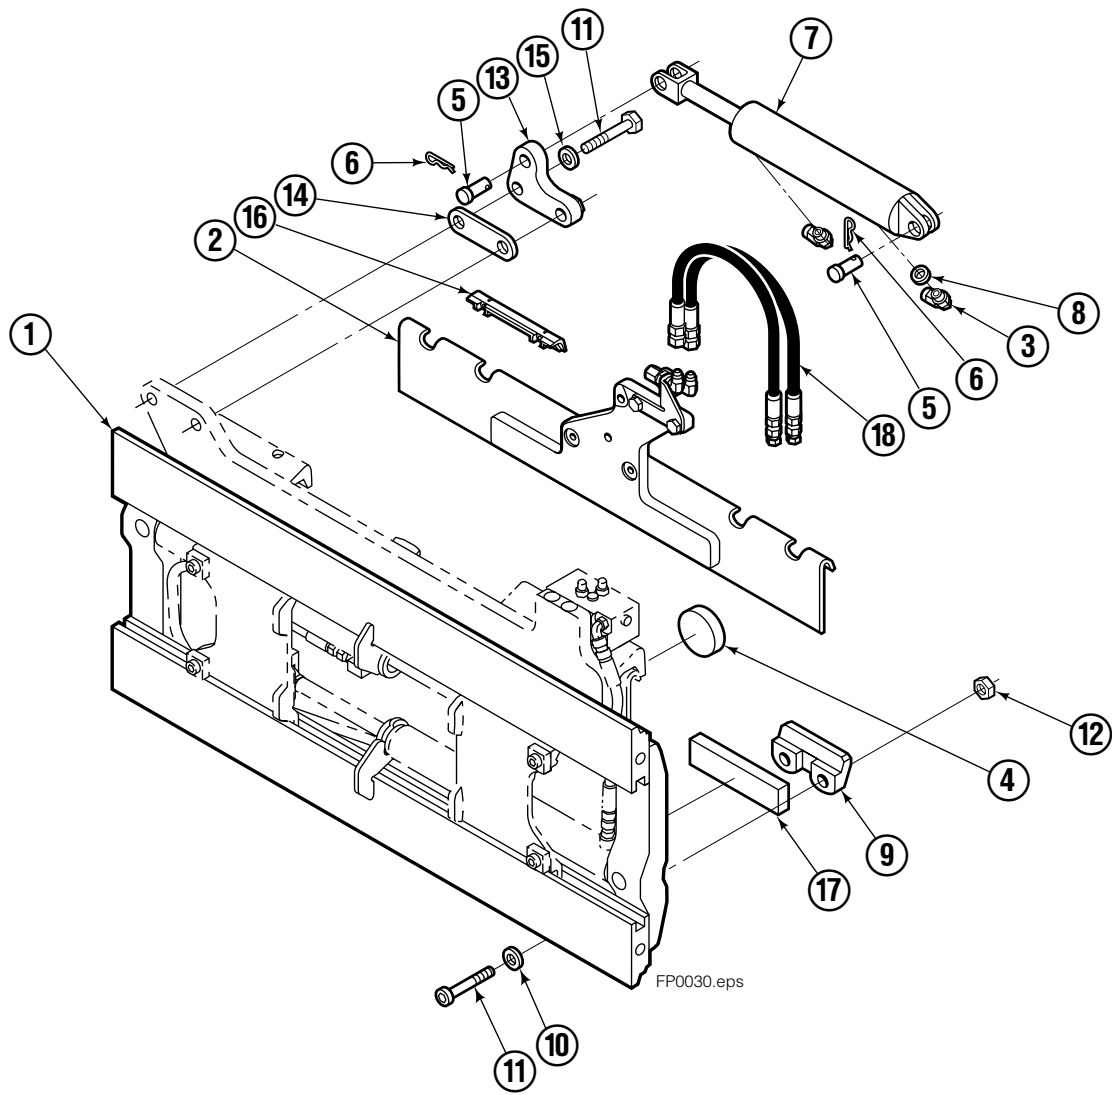

Safety Decals

Part No. 665595
(5) Places

FP0033.eps

Mounting Group Sideshifting

Reference:
BC-101
SK-5981
2S-3988

55F							
REF	QTY	PART NO.	DESCRIPTION	REF	QTY	PART NO.	DESCRIPTION
		207328●	Sideshifting Mounting	10	4	667225	Washer
1	1	6101068	Frame	11	6	766154	Capscrew, M16x2,0x40-8.8
2	1	207186	Anchor Bracket	12	4	678990	Nut
3	2	601676	Fitting, 6-6	13	1	206909	Lug
4	1	206917	Center Bearing-49" only	14	1	206910	Spacer
5	2	678525	Clevis Pin	15	2	684355	Lockwasher
6	2	672726	Hairpin Cotter	16	2	204187	Upper Bearing
◆7	1	675548	Cylinder Assembly	17	2	207209	Lower Bearing
8	1	675550	Washer (orifice .085)	18	2	207578	Hose
9	2	204186	Lower Hook				

- Includes items 2 through 17.
- ◆ See Cylinder page for parts breakdown.

Sideshift Cylinder ITA Class III

FP0126.ill

55E			
REF	QTY	PART NO.	DESCRIPTION
		675548	Cylinder Assembly
1	1	553857	Nut
■ 2	1	662452	Seal
3	1	553501	Piston
■ 4	1	636851	Wiper
■ 5	1	638247	Back-up Ring
6	1	675550	Washer (orifice .085 in.)
7	1	675549	Shell
8	1	553449	Rod
■ 9	1	2785	O-Ring
■ 10	1	615128	Back-up Ring
11	1	553500	Retainer
12	1	553856	Retaining Ring
13	1	7202	Snap Ring
■ 14	1	641835	Seal
		553861	Service Kit

■ Included in Service Kit 553861.

Hydraulic/Fork Group

55F							
REF	QTY	PART NO.	DESCRIPTION	REF	QTY	PART NO.	DESCRIPTION
		●365498	Hydraulic Group-61" ■	13	2	763169	Capscrew
		□206912	Fork Group	14	2	680217	Lockwasher
◆1	1	365499	Cylinder Assembly L. H. 61" ■	15	8	206924	Capscrew
▼2	1	365500	Cylinder Assembly R. H. 61" ■	16	2	206925	Pin
3	1	207298	Hose-61" ■	17	4	207552	Block
4	1	207570	Hose-61" ■	18	2	206916	Grommet
5	1	207565	Hose	19	2	206926	Clevis Pin
6	1	207571	Hose-61" ■	20	2	207210	Hairpin Cotter
7	2	207208	Fork Carrier	21	2	768551	Capscrew
8	2	206914	Lug	22	2	7403	Grease Fitting
9	4	206915	Bearing	23	1	768753	Setscrew
10	4	206922	Capscrew	24	1	207211	Jam Nut
11	4	678991	Lockwasher	25	1	200008	Cable Tie
12	2	206923	Eyebolt	26	6	617915	Fitting, 4-4