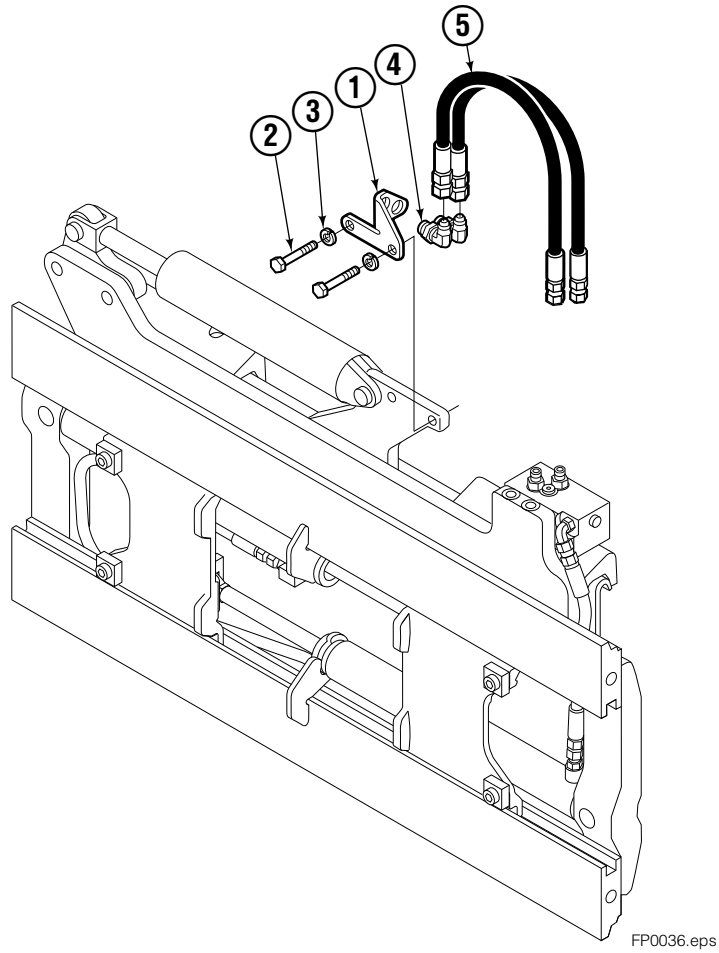

- Carriage width.
- Included in Service Kit 684827.

Right Hand Cylinder

FP0028.eps

55F

REF	QTY	PART NO.	DESCRIPTION
		---	Cylinder Assembly-37"■
		---	Cylinder Assembly-41"■
		365500	Cylinder Assembly-49"■
1	1	---	Shell-37"■
1	1	---	Shell-41"■
1	1	564519	Shell-49"■
2	1	---	Rod-37"■
2	1	---	Rod-41"■
2	1	564520	Rod-49"■
3	1	684644	Retainer
4	1	685665	Piston
●5	1	564193	Rod End
●6	1	5718	Nut
●7	1	636850	Rod Wiper
●8	1	646540	Rod Seal
●9	1	2718	O-Ring
●10	1	615122	Back-up Ring
●11	1	2710	O-Ring
●12	1	633728	Piston Seal
13	1	563462	Piston Nut
14	1	563916	Retaining Ring
15	1	3137	Snap Ring
		684827	Service Kit

- Carriage width.
- Included in Service Kit 684827.

Flow Divider Group

55F			
REF	QTY	PART NO.	DESCRIPTION
		206921	Flow Divider Group
1	1	■ 206919	Valve
2	1	206918	Valve Body
3	1	207301	Cartridge-Combiner
4	2	663694	Fitting, 3
5	2	617915	Fitting, 4-4
6	1	617917	Fitting, 4-4
7	1	679992	Service Kit
8	3	685105	Capscrew
9	3	678993	Lockwasher
10	2	207300	O-Ring
11	6	617915	Fitting, 4-4
12	2	617641	Fitting, 4-4
13	2	609234	Fitting, 4-4
14	1	617916	Fitting, 4-4

■ Includes items 1 through 7.

Standard Installation Group

REF	QTY	PART NO.	DESCRIPTION
		207342	Installation Group
1	1	207314	Bracket
2	2	762899	Cap screw, M10X20-8.8
3	2	681238	Lockwasher
4	2	2453	Fitting, 8-8
5	2	207578	Hose

Backrest

REF	QTY	PART NO.	DESCRIPTION
1	1	6101066	Backrest-61x34 in. ■
2	4	684586	Lockwasher
3	4	200173	Capscrew

■ Width by Height.

Reference: S-8361, Common Parts 684740.

Do you have questions you need answered right now? Call your nearest Cascade Parts Department.