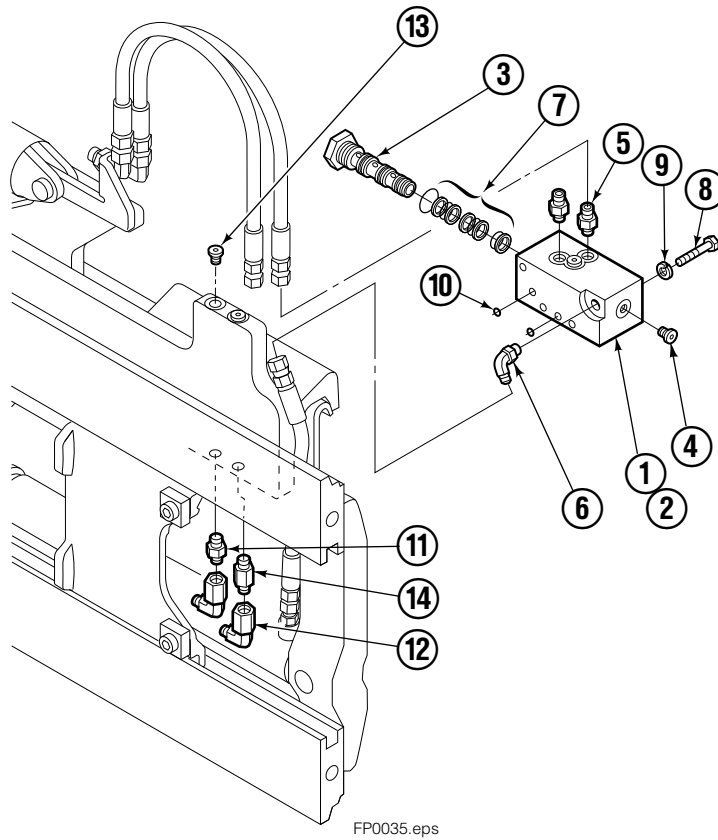

55F			
REF	QTY	PART NO.	DESCRIPTION
		---	Cylinder Assembly-37"■
		---	Cylinder Assembly-41"■
		365499	Cylinder Assembly-61"■
1	1	---	Shell-37"■
1	1	---	Shell-41"■
1	1	564517	Shell-61"■
2	1	---	Rod-37"■
2	1	---	Rod-41"■
2	1	564518	Rod-61"■
3	1	684644	Retainer
4	1	685665	Piston
●5	1	564193	Rod End
●6	1	5718	Nut
●7	1	636850	Rod Wiper
●8	1	646540	Rod Seal
●9	1	2718	O-Ring
●10	1	615122	Back-up Ring
●11	1	2710	O-Ring
●12	1	633728	Piston Seal
13	1	563462	Piston Nut
14	1	563916	Retaining Ring
15	1	3137	Snap Ring
		684827	Service Kit

- Carriage width.
- Included in Service Kit 684827.

Right Hand Cylinder

FP0028.eps

55F

REF	QTY	PART NO.	DESCRIPTION
		---	Cylinder Assembly-37"■
		---	Cylinder Assembly-41"■
		365500	Cylinder Assembly-49"■
1	1	---	Shell-37"■
1	1	---	Shell-41"■
1	1	564519	Shell-49"■
2	1	---	Rod-37"■
2	1	---	Rod-41"■
2	1	564520	Rod-49"■
3	1	684644	Retainer
4	1	685665	Piston
●5	1	564193	Rod End
●6	1	5718	Nut
●7	1	636850	Rod Wiper
●8	1	646540	Rod Seal
●9	1	2718	O-Ring
●10	1	615122	Back-up Ring
●11	1	2710	O-Ring
●12	1	633728	Piston Seal
13	1	563462	Piston Nut
14	1	563916	Retaining Ring
15	1	3137	Snap Ring
		684827	Service Kit

- Carriage width.
- Included in Service Kit 684827.

Flow Divider Group

55F			
REF	QTY	PART NO.	DESCRIPTION
		206921	Flow Divider Group
1	1	■ 206919	Valve
2	1	206918	Valve Body
3	1	207301	Cartridge-Combiner
4	2	663694	Fitting, 3
5	2	617915	Fitting, 4-4
6	1	617917	Fitting, 4-4
7	1	679992	Service Kit
8	3	685105	Capscrew
9	3	678993	Lockwasher
10	2	207300	O-Ring
11	6	617915	Fitting, 4-4
12	2	617641	Fitting, 4-4
13	2	609234	Fitting, 4-4
14	1	617916	Fitting, 4-4

■ Includes items 1 through 7.

Standard Installation Group

REF	QTY	PART NO.	DESCRIPTION
		207342	Installation Group
1	1	207314	Bracket
2	2	762899	Cap screw, M10X20-8.8
3	2	681238	Lockwasher
4	2	2453	Fitting, 8-8
5	2	207578	Hose