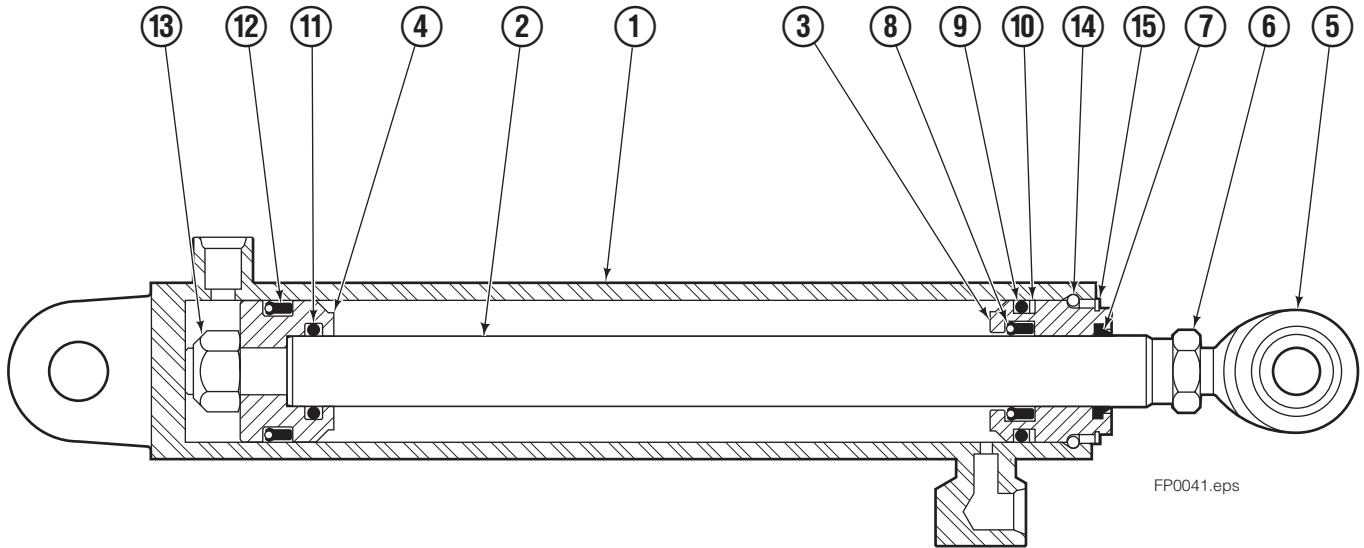

Left Hand Cylinder

FP0041.eps

55F			
REF	QTY	PART NO.	DESCRIPTION
		---	Cylinder Assembly-37"■
		---	Cylinder Assembly-41"■
		365499	Cylinder Assembly-61"■
1	1	---	Shell-37"■
1	1	---	Shell-41"■
1	1	564517	Shell-61"■
2	1	---	Rod-37"■
2	1	---	Rod-41"■
2	1	564518	Rod-61"■
3	1	684644	Retainer
4	1	685665	Piston
●5	1	564193	Rod End
●6	1	5718	Nut
●7	1	636850	Rod Wiper
●8	1	646540	Rod Seal
●9	1	2718	O-Ring
●10	1	615122	Back-up Ring
●11	1	2710	O-Ring
●12	1	633728	Piston Seal
13	1	563462	Piston Nut
14	1	563916	Retaining Ring
15	1	3137	Snap Ring
		684827	Service Kit

- Carriage width.
- Included in Service Kit 684827.