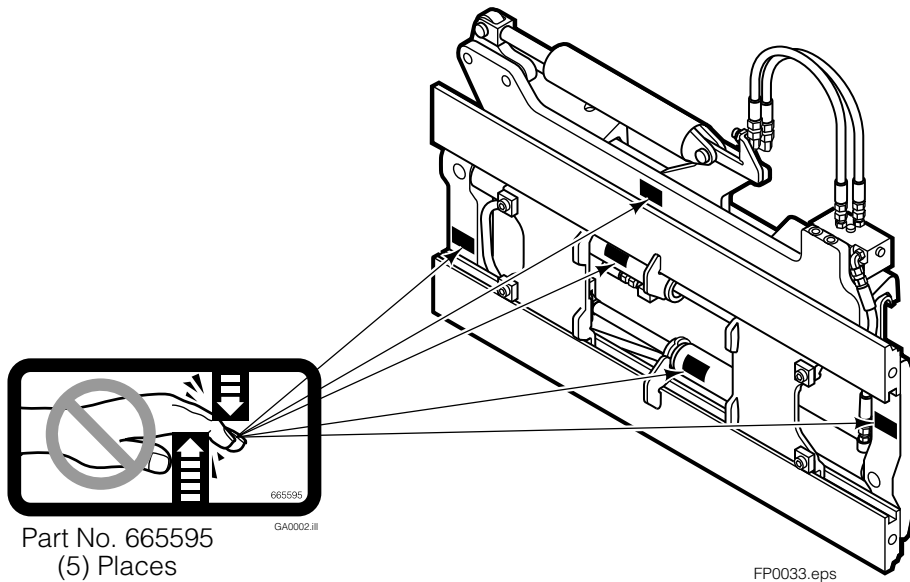

Safety Decals

Part No. 665595
(5) Places

FP0033.eps

Mounting Group Sideshifting

Reference:
BC-101
SK-5981
2S-3988

55F							
REF	QTY	PART NO.	DESCRIPTION	REF	QTY	PART NO.	DESCRIPTION
		207328●	Sideshifting Mounting	10	4	667225	Washer
1	1	6101068	Frame	11	6	766154	Capscrew, M16x2,0x40-8.8
2	1	207186	Anchor Bracket	12	4	678990	Nut
3	2	601676	Fitting, 6-6	13	1	206909	Lug
4	1	206917	Center Bearing-49" only	14	1	206910	Spacer
5	2	678525	Clevis Pin	15	2	684355	Lockwasher
6	2	672726	Hairpin Cotter	16	2	204187	Upper Bearing
◆7	1	675548	Cylinder Assembly	17	2	207209	Lower Bearing
8	1	675550	Washer (orifice .085)	18	2	207578	Hose
9	2	204186	Lower Hook				