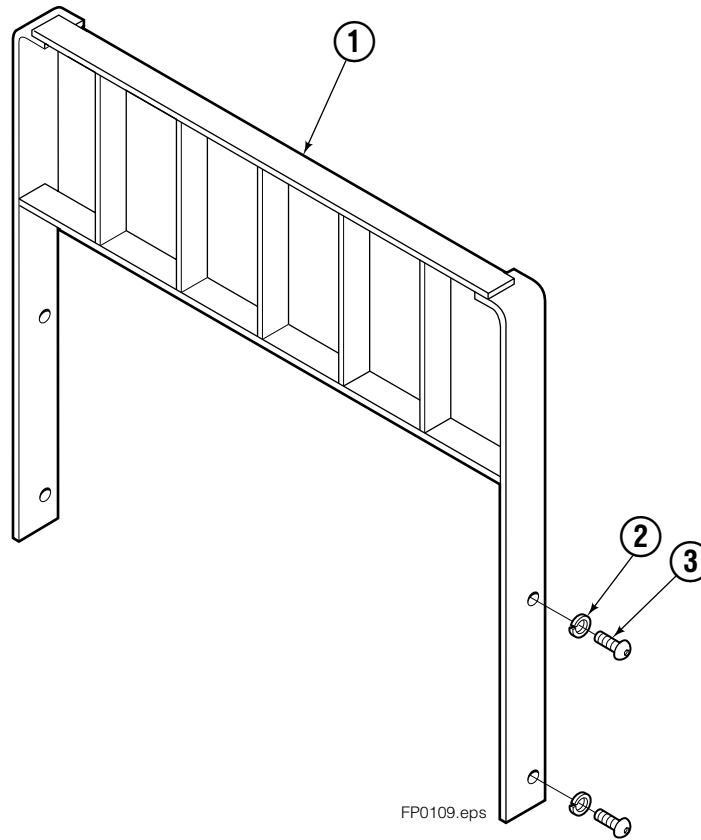

Backrest

REF	QTY	PART NO.	DESCRIPTION
1	1	6101066	Backrest-61x34 in. ■
2	4	684586	Lockwasher
3	4	200173	Capscrew

■ Width by Height.

Reference: S-8361, Common Parts 684740.