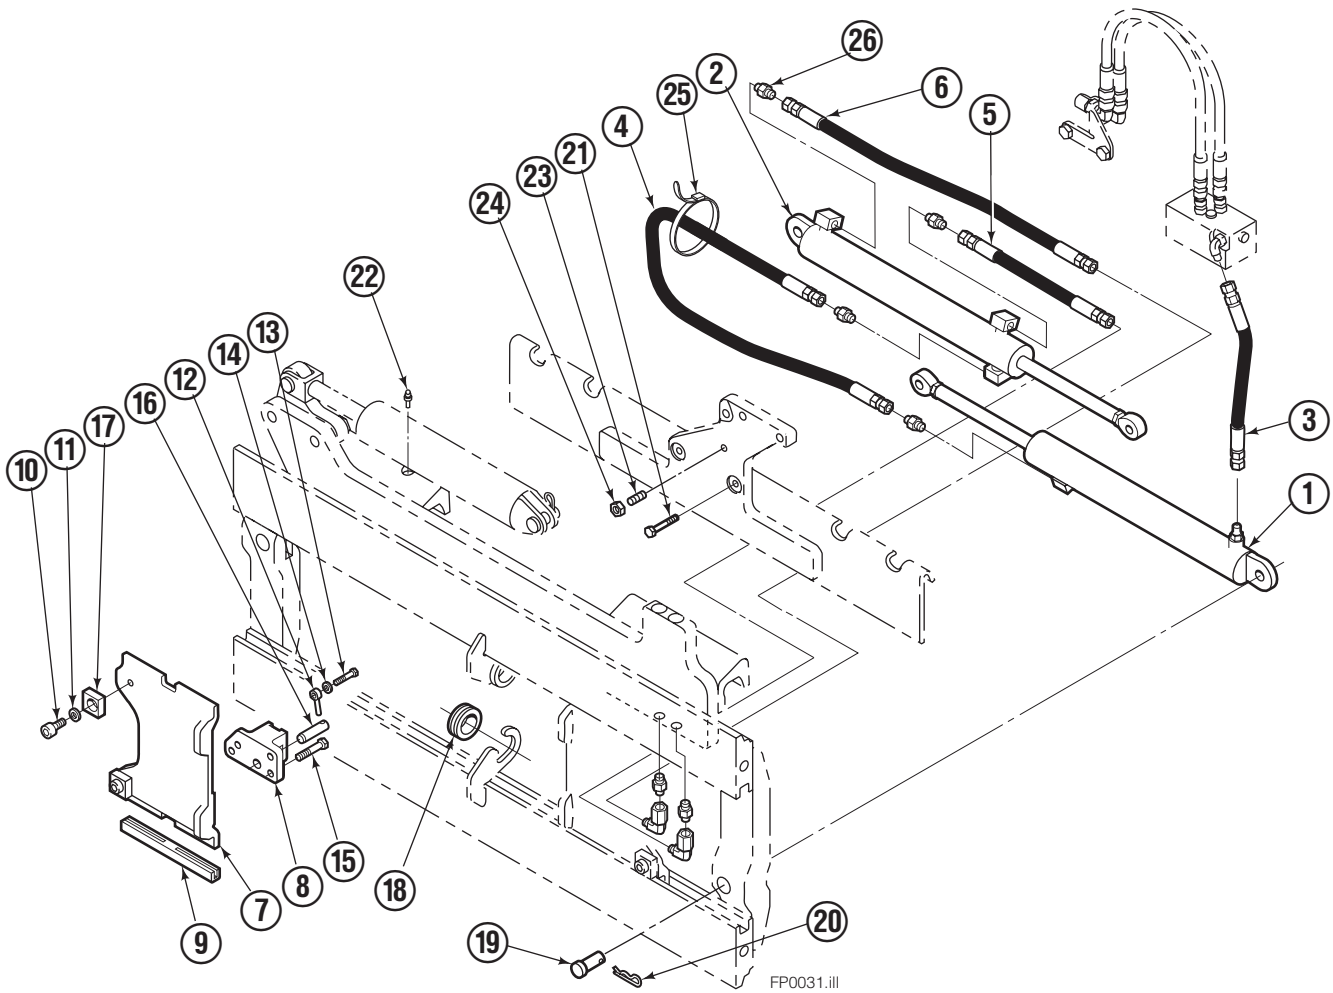

Safety Decals

Part No. 665595
(5) Places

FP0033.eps

Mounting Group Sideshifting

Reference:
BC-101
SK-5981
2S-3988

55F							
REF	QTY	PART NO.	DESCRIPTION	REF	QTY	PART NO.	DESCRIPTION
		207328●	Sideshifting Mounting	10	4	667225	Washer
1	1	6101068	Frame	11	6	766154	Capscrew, M16x2,0x40-8.8
2	1	207186	Anchor Bracket	12	4	678990	Nut
3	2	601676	Fitting, 6-6	13	1	206909	Lug
4	1	206917	Center Bearing-49" only	14	1	206910	Spacer
5	2	678525	Clevis Pin	15	2	684355	Lockwasher
6	2	672726	Hairpin Cotter	16	2	204187	Upper Bearing
◆7	1	675548	Cylinder Assembly	17	2	207209	Lower Bearing
8	1	675550	Washer (orifice .085)	18	2	207578	Hose
9	2	204186	Lower Hook				

- Includes items 2 through 17.
- ◆ See Cylinder page for parts breakdown.

Sideshift Cylinder ITA Class III

FP0126.ill

55E			
REF	QTY	PART NO.	DESCRIPTION
		675548	Cylinder Assembly
1	1	553857	Nut
■ 2	1	662452	Seal
3	1	553501	Piston
■ 4	1	636851	Wiper
■ 5	1	638247	Back-up Ring
6	1	675550	Washer (orifice .085 in.)
7	1	675549	Shell
8	1	553449	Rod
■ 9	1	2785	O-Ring
■ 10	1	615128	Back-up Ring
11	1	553500	Retainer
12	1	553856	Retaining Ring
13	1	7202	Snap Ring
■ 14	1	641835	Seal
		553861	Service Kit

■ Included in Service Kit 553861.

Hydraulic/Fork Group

55F							
REF	QTY	PART NO.	DESCRIPTION	REF	QTY	PART NO.	DESCRIPTION
		●365498	Hydraulic Group-61" ■	13	2	763169	Capscrew
		□206912	Fork Group	14	2	680217	Lockwasher
◆1	1	365499	Cylinder Assembly L. H. 61" ■	15	8	206924	Capscrew
▼2	1	365500	Cylinder Assembly R. H. 61" ■	16	2	206925	Pin
3	1	207298	Hose-61" ■	17	4	207552	Block
4	1	207570	Hose-61" ■	18	2	206916	Grommet
5	1	207565	Hose	19	2	206926	Clevis Pin
6	1	207571	Hose-61" ■	20	2	207210	Hairpin Cotter
7	2	207208	Fork Carrier	21	2	768551	Capscrew
8	2	206914	Lug	22	2	7403	Grease Fitting
9	4	206915	Bearing	23	1	768753	Setscrew
10	4	206922	Capscrew	24	1	207211	Jam Nut
11	4	678991	Lockwasher	25	1	200008	Cable Tie
12	2	206923	Eyebolt	26	6	617915	Fitting, 4-4