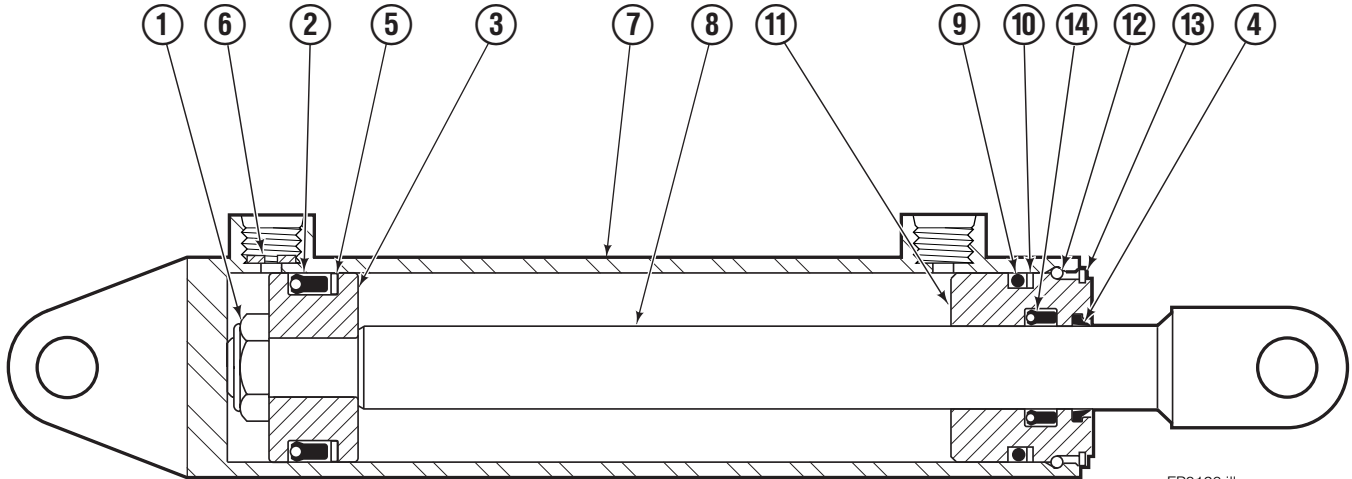

Safety Decals

Part No. 665595
(5) Places

FP0033.eps

Mounting Group Sideshifting

Reference:
BC-101
SK-5981
2S-3988

55F							
REF	QTY	PART NO.	DESCRIPTION	REF	QTY	PART NO.	DESCRIPTION
		207328●	Sideshifting Mounting	10	4	667225	Washer
1	1	6101068	Frame	11	6	766154	Capscrew, M16x2,0x40-8.8
2	1	207186	Anchor Bracket	12	4	678990	Nut
3	2	601676	Fitting, 6-6	13	1	206909	Lug
4	1	206917	Center Bearing-49" only	14	1	206910	Spacer
5	2	678525	Clevis Pin	15	2	684355	Lockwasher
6	2	672726	Hairpin Cotter	16	2	204187	Upper Bearing
◆7	1	675548	Cylinder Assembly	17	2	207209	Lower Bearing
8	1	675550	Washer (orifice .085)	18	2	207578	Hose
9	2	204186	Lower Hook				

- Includes items 2 through 17.
- ◆ See Cylinder page for parts breakdown.

Sideshift Cylinder ITA Class III

FP0126.ill

55E			
REF	QTY	PART NO.	DESCRIPTION
		675548	Cylinder Assembly
1	1	553857	Nut
■ 2	1	662452	Seal
3	1	553501	Piston
■ 4	1	636851	Wiper
■ 5	1	638247	Back-up Ring
6	1	675550	Washer (orifice .085 in.)
7	1	675549	Shell
8	1	553449	Rod
■ 9	1	2785	O-Ring
■ 10	1	615128	Back-up Ring
11	1	553500	Retainer
12	1	553856	Retaining Ring
13	1	7202	Snap Ring
■ 14	1	641835	Seal
		553861	Service Kit