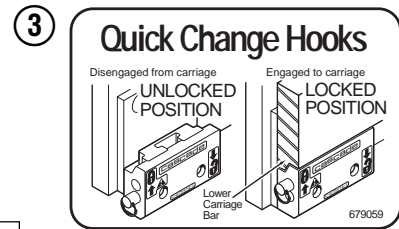

Safety Decals

REF	QTY	PART NO.	DESCRIPTION
1	1	679150	No Step Decal
2	2	665595	No Hand Hold Decal
3	1	679059	Quick Change Hook Decal