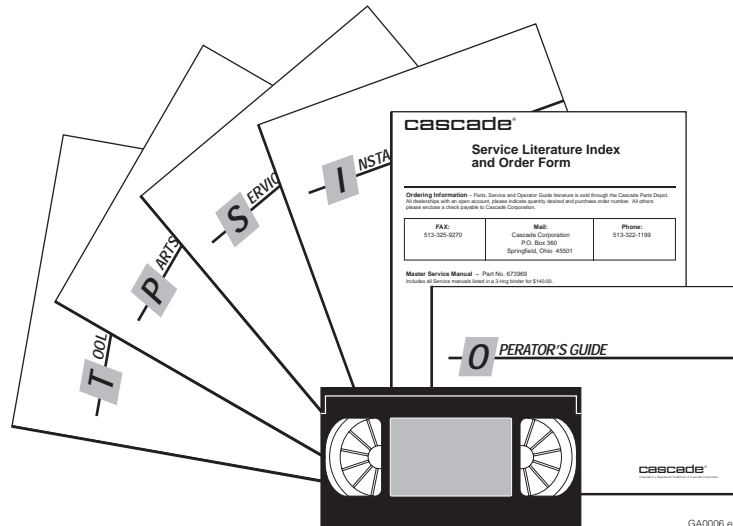

Publications

PART NO.	DESCRIPTION
669224	Service Manual
672944	Operators Guide
668987	Installation Instructions
680664	Servicing Cascade Cylinders-VHS
679929	Tool Catalog
673964	Literature Index Order Form