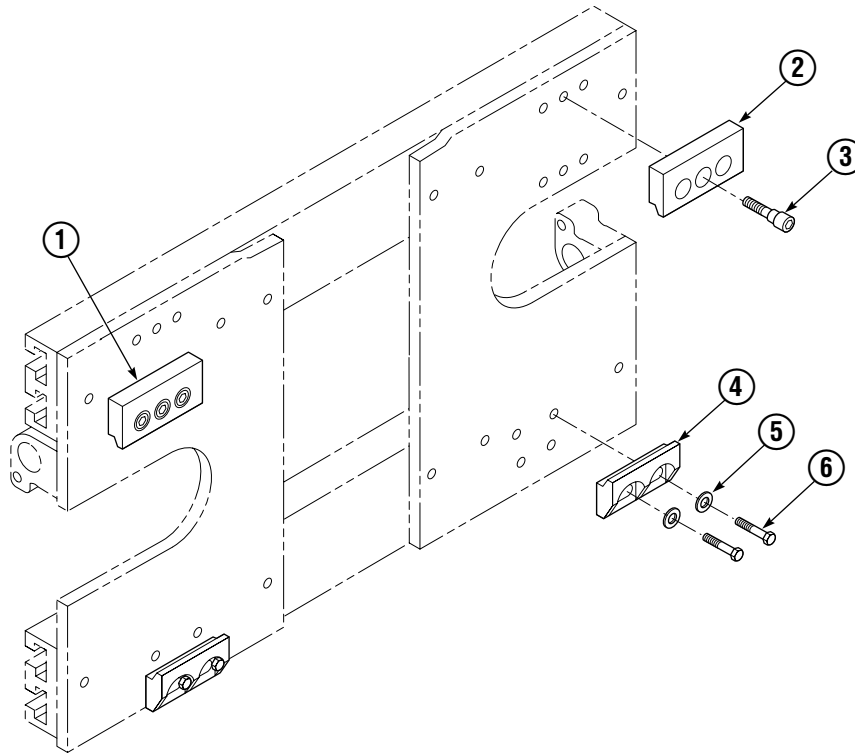

▲ Included in Service Kit 676169.

Bolt-On Pallet Forks

ARM CAPSCREW EXTENSION TOOL

Required for proper torquing of capscrews

70D

676218

70D			
REF	QTY	PART NO.	DESCRIPTION
		676184	Pallet Fork Assembly ▲
1	1	676192	Pallet Fork – LH
2	1	676196	Pallet Fork – RH
3	24	676840	Capscrew
4	4	676132	Arm Bar

▲ Includes items 1-3 only.

Bolt-On Mounting Group

CL0159.ill

Class IV			
REF	QTY	PART NO.	DESCRIPTION
		682463	Mounting Group
1	1	684643	Upper Hook – LH
2	1	676130	Upper Hook – RH
3	6	676848	Capscrew, M20 x 55
4	2	679832	Lower Hook
5	4	670692	Washer, 3/4 in. ID
6	4	779020	Capscrew, M20 x 45