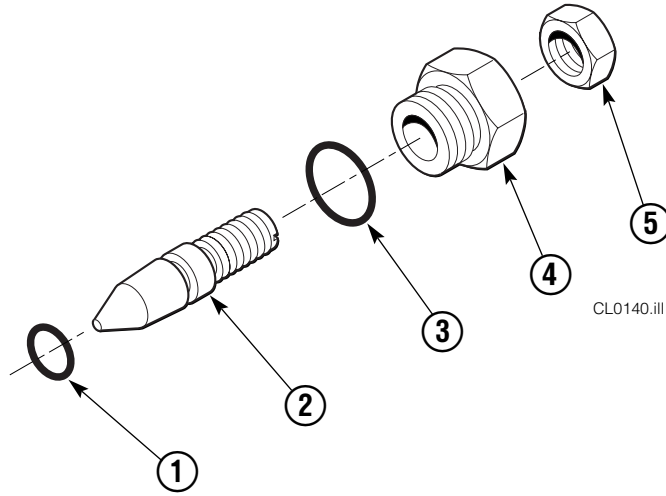

Base Unit Group

CL0175.iii

Base Unit Group

70D			
REF	QTY	PART NO.	DESCRIPTION
		682466	Base Unit Group
1	1	682456	Mounting Plate – RH
2	1	682452	Mounting Plate – LH
3	2	768530	Capscrew, M8 x 65
4	2	6287	Lockwasher, 5/16 in.
5	1	605761	Fitting, 8-8
6	5	601377	Fitting, 8-8
7	1	681761	Hose, 9.50"
8	1	676111	Hose, 18.25"
9	4	6513	Cotter Pin
10	4	676110	Retainer
11	4	676109	Nut
12	2	676108	Washer
13	1	611330	Fitting, 8-8
14	2	676429	Cylinder ▲
15	1	676113	Hose, 17.00"
16	3	601250	Fitting, 8-8
17	2	667609	Restrictor Cartridge ●
18	1	676115	Bracket
19	2	644588	Clamp
20	1	611303	Fitting, 8-8
21	2	602580	Fitting, 8
22	1	676114	Hose, 18.50"
23	8	670692	Washer, 13/16 ID
24	8	676793	Capscrew, M20 x 100
25	4	676104	Bearing
26	4	667663	Bearing
27	4	676105	Bearing
28	1	676106	Bumper
29	2	768560	Capscrew, M12 x 80
30	2	773842	Nut, M12
31	2	676103	Frame
	■	678036	Cylinder Nut Service Kit

▲ See Cylinder page for parts breakdown.

■ Includes one each of items 9, 10 and 11.

● See Restrictor Cartridge page for parts breakdown.

Reference: Common Parts 676794, SK-5368.

Cylinder

CL0119.ill

70D			
REF	QTY	PART NO.	DESCRIPTION
		676429	Cylinder Assembly
1	1	7882	Roll Pin
2	1	7964	Roll Pin
3	1	560997	Nut
4	1	557574	● Seal
5	1	558405	Piston
6	1	2787	● O-Ring
7	1	556463	Shell
8	1	556464	Rod
9	1	2795	● O-Ring
10	1	615138	● Back-Up Ring
11	1	553520	● Seal
12	1	636701	● Back-Up Ring
13	1	556563	Retainer
14	1	624572	● Wiper
15	1	6513	▲ Cotter Pin
16	1	676110	▲ Retainer
17	1	676109	▲ Nut
18	1	-	Spacer
		556486	Service Kit
		678036	Nut Service Kit ★

● Included in Service Kit 556486.

▲ Included in Service Kit 678036.

★ Not included in Cylinder Assembly.

Reference: S-5259, S-5260.

Restrictor Cartridge

REF	QTY	PART NO.	DESCRIPTION
		667609	Restrictor Cartridge
1	1	2701	O-Ring
2	1	667611	Plunger
3	1	2841	O-Ring
4	1	667610	Plug - Special
5	1	5716	Jam Nut