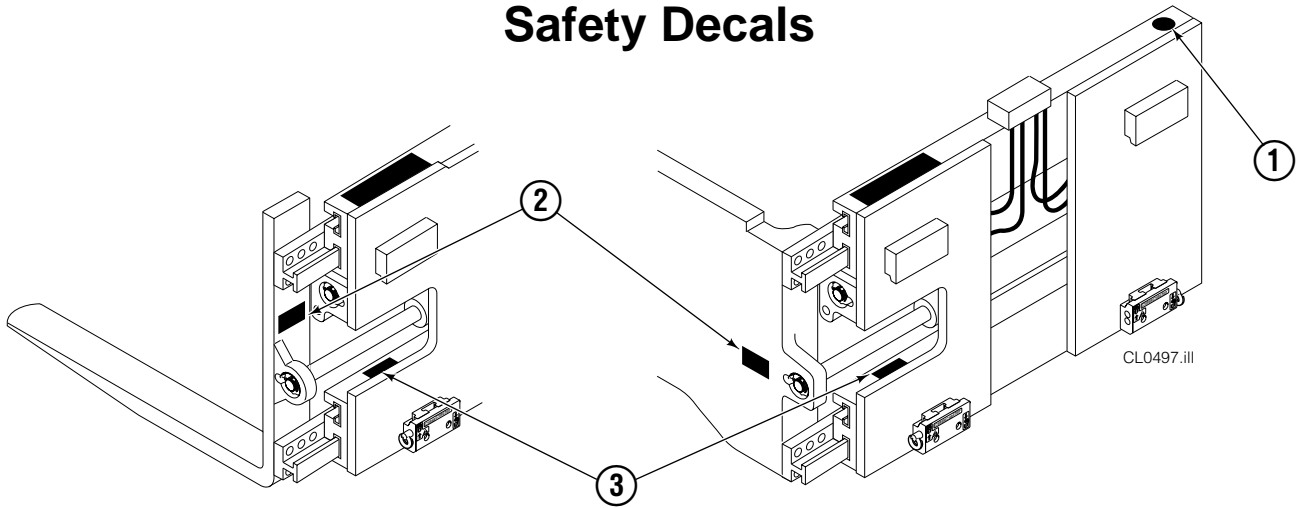

Safety Decals

REF	QTY	PART NO.	DESCRIPTION
1	1	679150	No Step Decal
2	2	665595	No Hand Hold Decal
3	1	679059	Quick Change Hook Decal