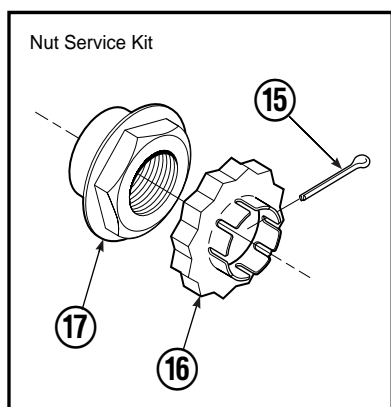

Base Unit Group

CL0175.iii

Base Unit Group

70D			
REF	QTY	PART NO.	DESCRIPTION
		682466	Base Unit Group
1	1	682456	Mounting Plate – RH
2	1	682452	Mounting Plate – LH
3	2	768530	Capscrew, M8 x 65
4	2	6287	Lockwasher, 5/16 in.
5	1	605761	Fitting, 8-8
6	5	601377	Fitting, 8-8
7	1	681761	Hose, 9.50"
8	1	676111	Hose, 18.25"
9	4	6513	Cotter Pin
10	4	676110	Retainer
11	4	676109	Nut
12	2	676108	Washer
13	1	611330	Fitting, 8-8
14	2	676429	Cylinder ▲
15	1	676113	Hose, 17.00"
16	3	601250	Fitting, 8-8
17	2	667609	Restrictor Cartridge ●
18	1	676115	Bracket
19	2	644588	Clamp
20	1	611303	Fitting, 8-8
21	2	602580	Fitting, 8
22	1	676114	Hose, 18.50"
23	8	670692	Washer, 13/16 ID
24	8	676793	Capscrew, M20 x 100
25	4	676104	Bearing
26	4	667663	Bearing
27	4	676105	Bearing
28	1	676106	Bumper
29	2	768560	Capscrew, M12 x 80
30	2	773842	Nut, M12
31	2	676103	Frame
	■	678036	Cylinder Nut Service Kit

▲ See Cylinder page for parts breakdown.

■ Includes one each of items 9, 10 and 11.

● See Restrictor Cartridge page for parts breakdown.

Reference: Common Parts 676794, SK-5368.

Cylinder

CL0119.ill

70D			
REF	QTY	PART NO.	DESCRIPTION
		676429	Cylinder Assembly
1	1	7882	Roll Pin
2	1	7964	Roll Pin
3	1	560997	Nut
4	1	557574	● Seal
5	1	558405	Piston
6	1	2787	● O-Ring
7	1	556463	Shell
8	1	556464	Rod
9	1	2795	● O-Ring
10	1	615138	● Back-Up Ring
11	1	553520	● Seal
12	1	636701	● Back-Up Ring
13	1	556563	Retainer
14	1	624572	● Wiper
15	1	6513	▲ Cotter Pin
16	1	676110	▲ Retainer
17	1	676109	▲ Nut
18	1	-	Spacer
		556486	Service Kit
		678036	Nut Service Kit ★

● Included in Service Kit 556486.

▲ Included in Service Kit 678036.

★ Not included in Cylinder Assembly.

Reference: S-5259, S-5260.

Restrictor Cartridge

REF	QTY	PART NO.	DESCRIPTION
		667609	Restrictor Cartridge
1	1	2701	O-Ring
2	1	667611	Plunger
3	1	2841	O-Ring
4	1	667610	Plug - Special
5	1	5716	Jam Nut