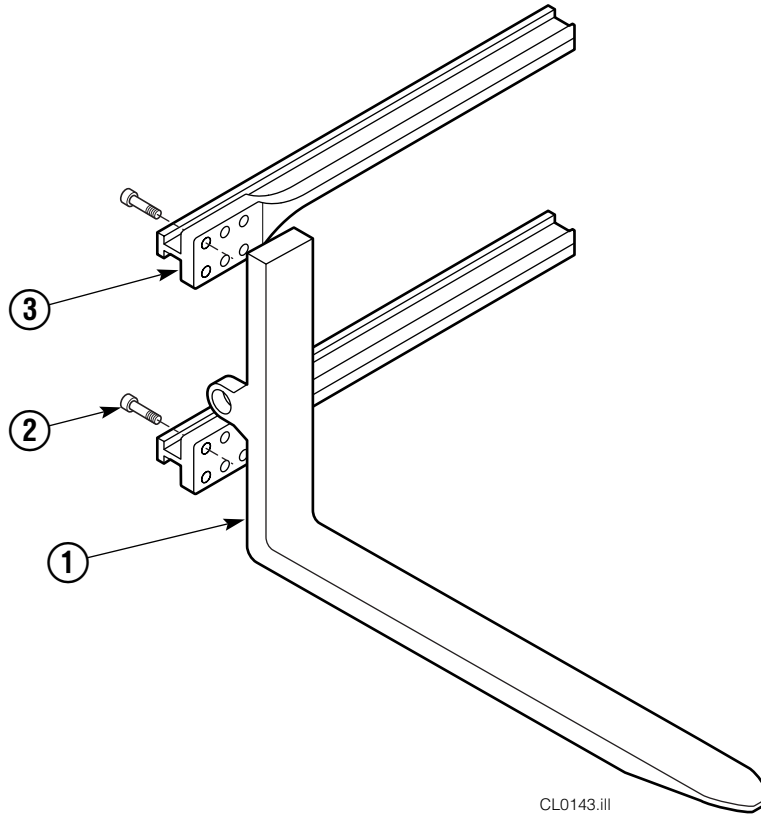

Bolt-On Pallet Forks

ARM CAPSCREW EXTENSION TOOL

Required for proper torquing of capscrews

70D

676218

70D			
REF	QTY	PART NO.	DESCRIPTION
		676184	Pallet Fork Assembly ▲
1	1	676192	Pallet Fork – LH
2	1	676196	Pallet Fork – RH
3	24	676840	Capscrew
4	4	676132	Arm Bar

▲ Includes items 1-3 only.