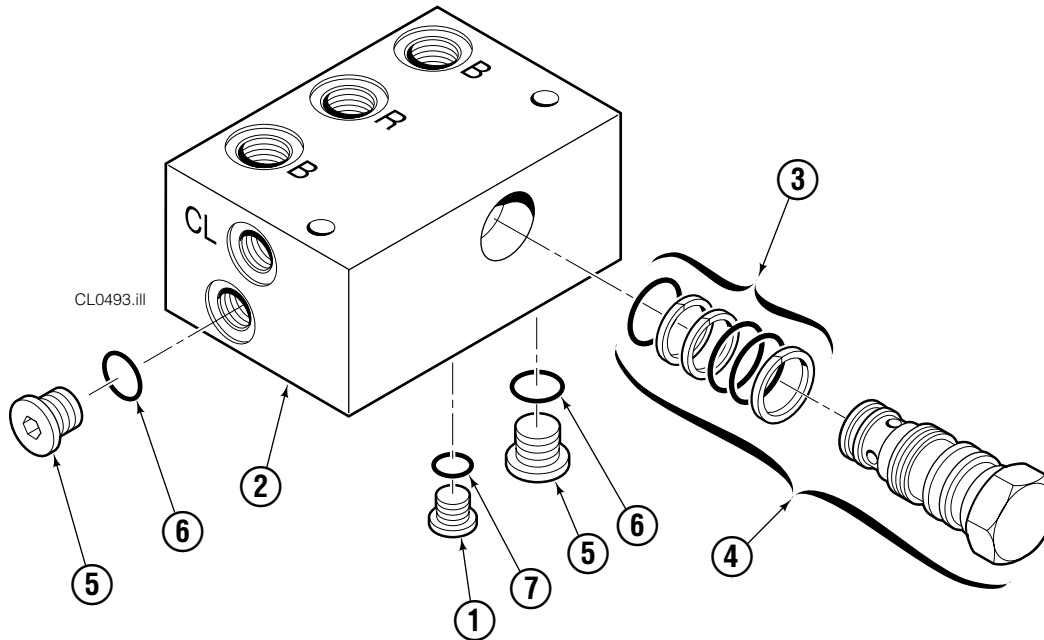

▲ See Cylinder page for parts breakdown.

■ Includes one each of items 9, 10 and 11.

● See Restrictor Cartridge page for parts breakdown.

Reference: Common Parts 676794, SK-5368.

Cylinder

CL0119.ill

70D			
REF	QTY	PART NO.	DESCRIPTION
		676429	Cylinder Assembly
1	1	7882	Roll Pin
2	1	7964	Roll Pin
3	1	560997	Nut
4	1	557574	● Seal
5	1	558405	Piston
6	1	2787	● O-Ring
7	1	556463	Shell
8	1	556464	Rod
9	1	2795	● O-Ring
10	1	615138	● Back-Up Ring
11	1	553520	● Seal
12	1	636701	● Back-Up Ring
13	1	556563	Retainer
14	1	624572	● Wiper
15	1	6513	▲ Cotter Pin
16	1	676110	▲ Retainer
17	1	676109	▲ Nut
18	1	-	Spacer
		556486	Service Kit
		678036	Nut Service Kit ★

● Included in Service Kit 556486.

▲ Included in Service Kit 678036.

★ Not included in Cylinder Assembly.

Reference: S-5259, S-5260.

Restrictor Cartridge

REF	QTY	PART NO.	DESCRIPTION
		667609	Restrictor Cartridge
1	1	2701	O-Ring
2	1	667611	Plunger
3	1	2841	O-Ring
4	1	667610	Plug - Special
5	1	5716	Jam Nut

Valve Group Non-Sideshift

REF	QTY	PART NO.	DESCRIPTION
		676778	Valve Assembly
1	1	604510	Fitting, 6
2	1	676780	Valve Body
3	1	656223	Service Kit – Check Valve ▲
4	1	661816	Check Valve – PO
5	2	602580	Fitting, 8
6	2	2841	O-Ring ▲
7	1	2840	O-Ring ▲
		676169	Valve Service Kit