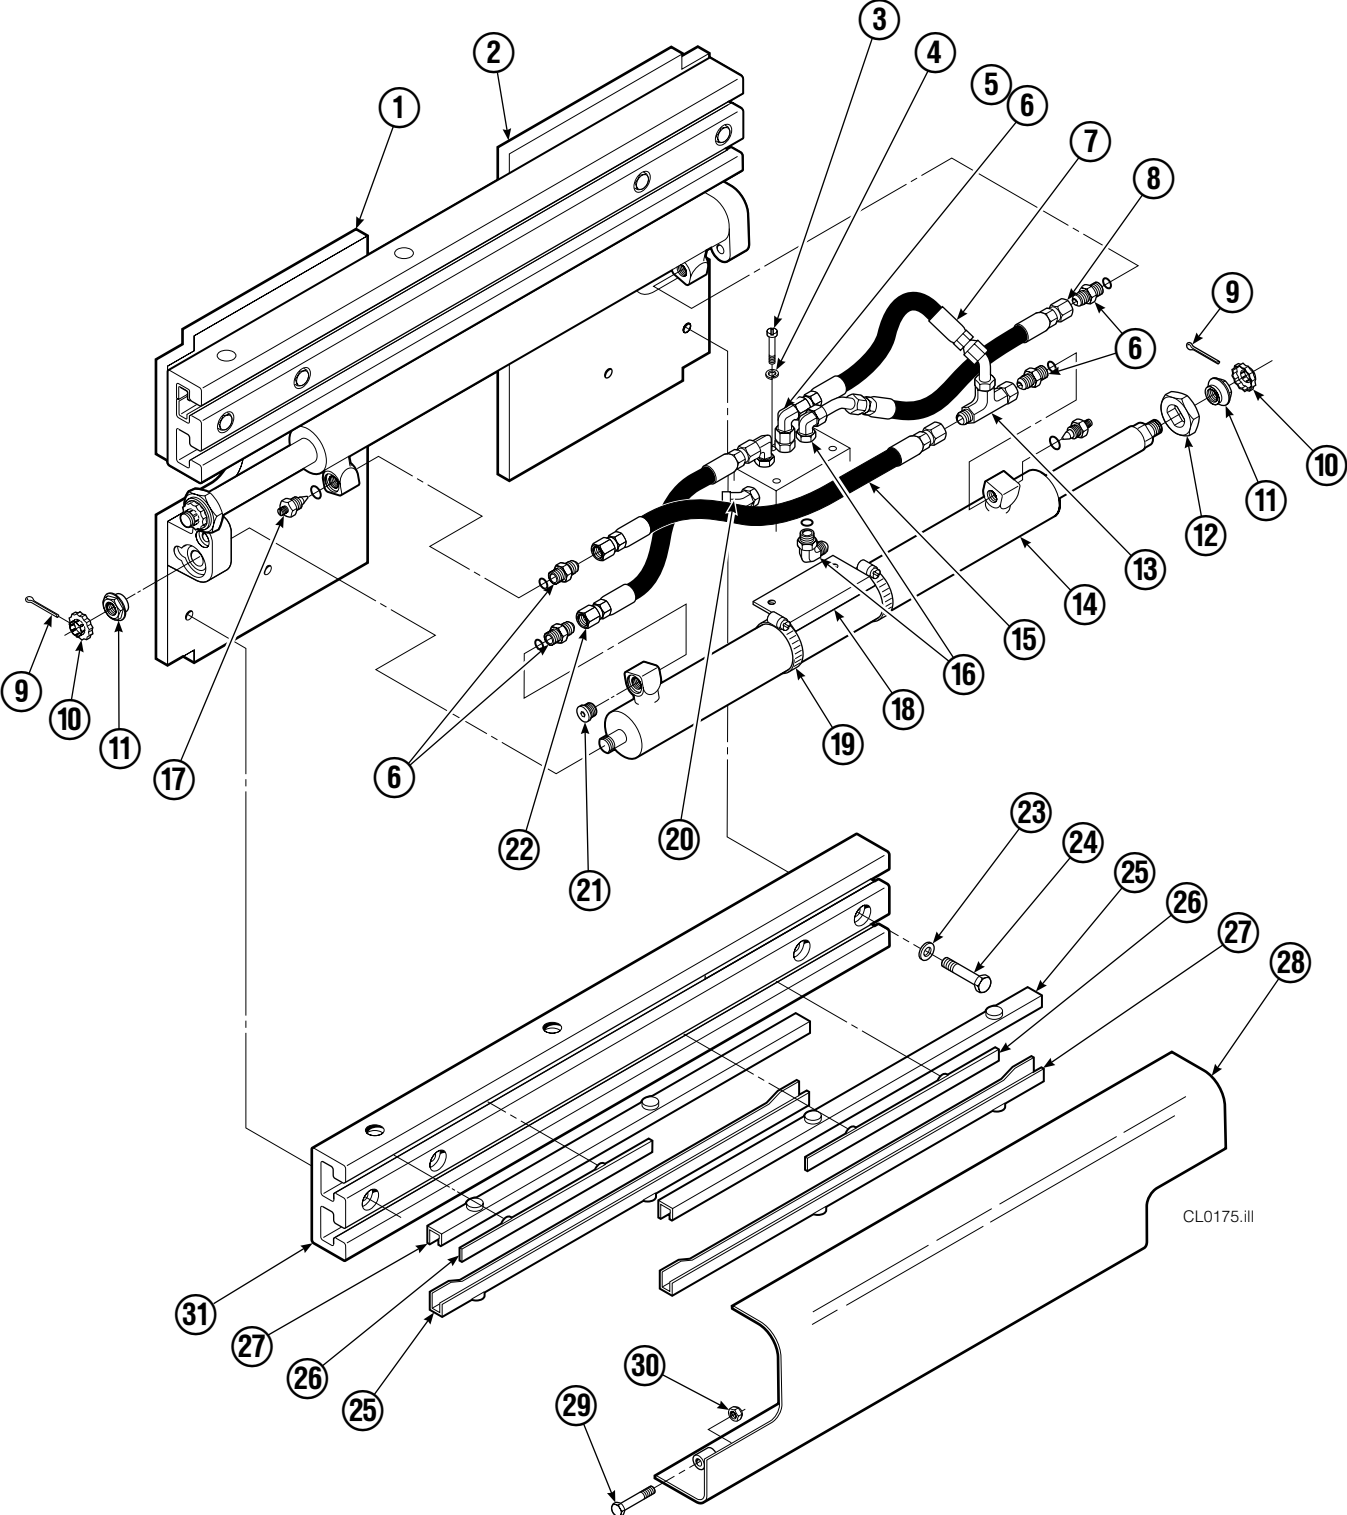

OR

Write: Cascade Corporation, P.O. Box 20187, Portland, OR 97220

Internet: www.cascorp.com

Safety Decals

REF	QTY	PART NO.	DESCRIPTION
1	1	679150	No Step Decal
2	2	665595	No Hand Hold Decal
3	1	679059	Quick Change Hook Decal

Base Unit Group

CL0175.iii

Base Unit Group

70D			
REF	QTY	PART NO.	DESCRIPTION
		682466	Base Unit Group
1	1	682456	Mounting Plate – RH
2	1	682452	Mounting Plate – LH
3	2	768530	Capscrew, M8 x 65
4	2	6287	Lockwasher, 5/16 in.
5	1	605761	Fitting, 8-8
6	5	601377	Fitting, 8-8
7	1	681761	Hose, 9.50"
8	1	676111	Hose, 18.25"
9	4	6513	Cotter Pin
10	4	676110	Retainer
11	4	676109	Nut
12	2	676108	Washer
13	1	611330	Fitting, 8-8
14	2	676429	Cylinder ▲
15	1	676113	Hose, 17.00"
16	3	601250	Fitting, 8-8
17	2	667609	Restrictor Cartridge ●
18	1	676115	Bracket
19	2	644588	Clamp
20	1	611303	Fitting, 8-8
21	2	602580	Fitting, 8
22	1	676114	Hose, 18.50"
23	8	670692	Washer, 13/16 ID
24	8	676793	Capscrew, M20 x 100
25	4	676104	Bearing
26	4	667663	Bearing
27	4	676105	Bearing
28	1	676106	Bumper
29	2	768560	Capscrew, M12 x 80
30	2	773842	Nut, M12
31	2	676103	Frame
	■	678036	Cylinder Nut Service Kit

▲ See Cylinder page for parts breakdown.

■ Includes one each of items 9, 10 and 11.

● See Restrictor Cartridge page for parts breakdown.

Reference: Common Parts 676794, SK-5368.

Cylinder

CL0119.ill

70D			
REF	QTY	PART NO.	DESCRIPTION
		676429	Cylinder Assembly
1	1	7882	Roll Pin
2	1	7964	Roll Pin
3	1	560997	Nut
4	1	557574	● Seal
5	1	558405	Piston
6	1	2787	● O-Ring
7	1	556463	Shell
8	1	556464	Rod
9	1	2795	● O-Ring
10	1	615138	● Back-Up Ring
11	1	553520	● Seal
12	1	636701	● Back-Up Ring
13	1	556563	Retainer
14	1	624572	● Wiper
15	1	6513	▲ Cotter Pin
16	1	676110	▲ Retainer
17	1	676109	▲ Nut
18	1	-	Spacer
		556486	Service Kit
		678036	Nut Service Kit ★