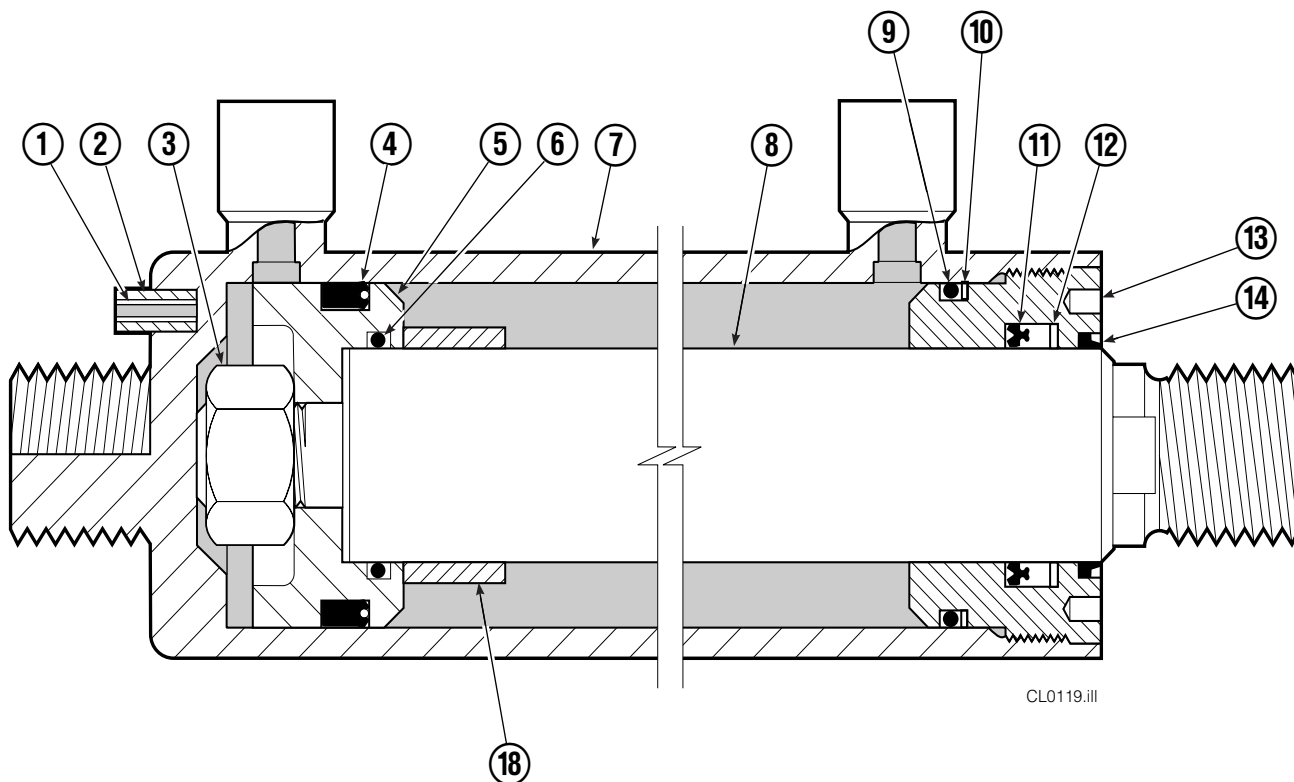

Base Unit Group

CL0175.iii

Base Unit Group

70D			
REF	QTY	PART NO.	DESCRIPTION
		682466	Base Unit Group
1	1	682456	Mounting Plate – RH
2	1	682452	Mounting Plate – LH
3	2	768530	Capscrew, M8 x 65
4	2	6287	Lockwasher, 5/16 in.
5	1	605761	Fitting, 8-8
6	5	601377	Fitting, 8-8
7	1	681761	Hose, 9.50"
8	1	676111	Hose, 18.25"
9	4	6513	Cotter Pin
10	4	676110	Retainer
11	4	676109	Nut
12	2	676108	Washer
13	1	611330	Fitting, 8-8
14	2	676429	Cylinder ▲
15	1	676113	Hose, 17.00"
16	3	601250	Fitting, 8-8
17	2	667609	Restrictor Cartridge ●
18	1	676115	Bracket
19	2	644588	Clamp
20	1	611303	Fitting, 8-8
21	2	602580	Fitting, 8
22	1	676114	Hose, 18.50"
23	8	670692	Washer, 13/16 ID
24	8	676793	Capscrew, M20 x 100
25	4	676104	Bearing
26	4	667663	Bearing
27	4	676105	Bearing
28	1	676106	Bumper
29	2	768560	Capscrew, M12 x 80
30	2	773842	Nut, M12
31	2	676103	Frame
	■	678036	Cylinder Nut Service Kit

▲ See Cylinder page for parts breakdown.

■ Includes one each of items 9, 10 and 11.

● See Restrictor Cartridge page for parts breakdown.

Reference: Common Parts 676794, SK-5368.

Cylinder

CL0119.ill

70D			
REF	QTY	PART NO.	DESCRIPTION
		676429	Cylinder Assembly
1	1	7882	Roll Pin
2	1	7964	Roll Pin
3	1	560997	Nut
4	1	557574	● Seal
5	1	558405	Piston
6	1	2787	● O-Ring
7	1	556463	Shell
8	1	556464	Rod
9	1	2795	● O-Ring
10	1	615138	● Back-Up Ring
11	1	553520	● Seal
12	1	636701	● Back-Up Ring
13	1	556563	Retainer
14	1	624572	● Wiper
15	1	6513	▲ Cotter Pin
16	1	676110	▲ Retainer
17	1	676109	▲ Nut
18	1	-	Spacer
		556486	Service Kit
		678036	Nut Service Kit ★