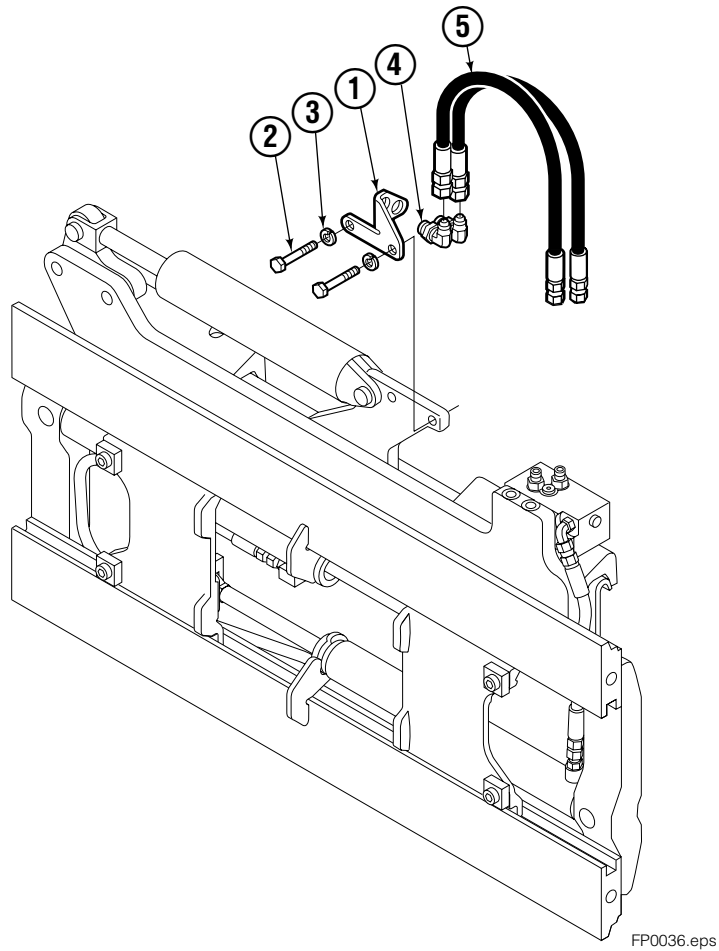

- Carriage width.
- Included in Service Kit 564453.

Right Hand Cylinder

100F

REF	QTY	PART NO.	DESCRIPTION
		383925	Cylinder Assembly-71" ■
1	1	584594	Shell-71" ■
2	1	584595	Rod-71" ■
3	1	564451	Retainer
4	1	562056	Piston
5	1	564452	Rod End
6	1	5721	Nut
● 7	1	564408	Rod Wiper
● 8	1	564406	Rod Seal
● 9	1	562127	O-Ring
● 10	1	563388	Back-up Ring
● 11	1	563278	O-Ring
● 12	1	564141	Piston Seal
13	1	678019	Piston Nut
14	1	562942	Retaining Ring
15	1	562951	Snap Ring
		564453	Service Kit

- Carriage width.
- Included in Service Kit 564453.

Flow Divider Group

FP0035.iii

100F			
REF	QTY	PART NO.	DESCRIPTION
		209504	Flow Divider Group
1	1	209310	Valve ■
2	1	209311	Valve Body
3	1	201527	Cartridge-Combiner
4	2	663694	Fitting, 3
5	2	604511	Fitting, 6-6
6	1	601676	Fitting, 6-6
7	1	679992	Service Kit
8	3	685105	Capscrew
9	3	678993	Lockwasher
10	2	207300	O-Ring
11	1	604511	Fitting, 6-6
12	2	2680	Fitting, 6-6
13	2	604510	Fitting, 6
14	1	605743	Fitting, 6-6

■ Includes items 1 through 7.

Standard Installation Group

100F			
REF	QTY	PART NO.	DESCRIPTION
		209506	Installation Group
1	1	207314	Bracket
2	2	762899	Capscrew, M10X20-8.8
3	2	681238	Lockwasher
4	2	2453	Fitting, 8-8
5	2	207425	Hose