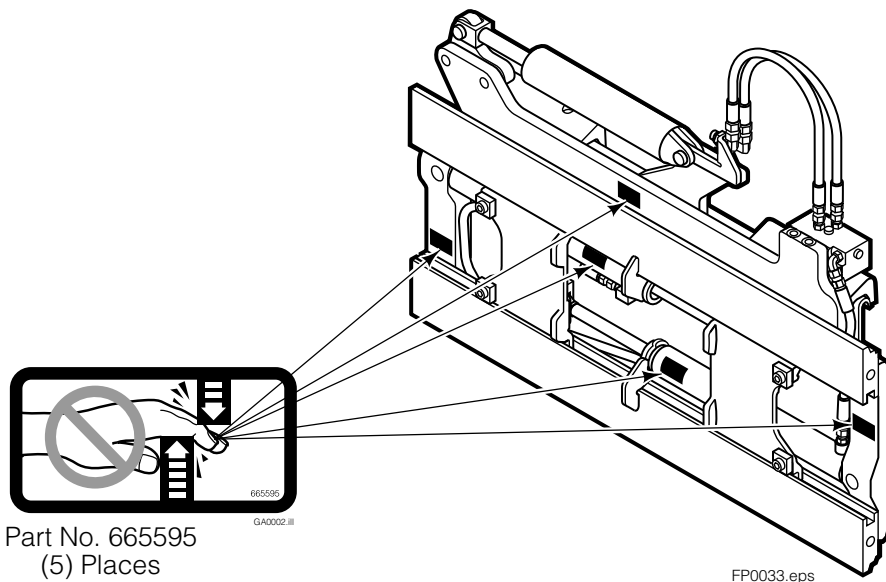

Safety Decals

FP0033.eps

Mounting Group Sideshifting

100F

REF	QTY	PART NO.	DESCRIPTION	REF	QTY	PART NO.	DESCRIPTION
		383902 ●	Sideshifting Mounting-71" ■	6	2	672726	Hairpin Cotter
		---	Sideshifting Mounting-49" ■	◆7	1	676649	Cylinder Assembly
		---	Sideshifting Mounting-61" ■	8	1	675550	Washer (orifice .085)
1	1	383901	Frame-71" ■	9	2	204186	Lower Hook
1	1	---	Frame-49" ■	10	4	752903	Capscrew, M16x2,0x45-8.8
1	1	---	Frame-61" ■	11	4	667225	Washer
2	1	383910	Anchor Bracket-71" ■	12	4	678990	Nut
2	1	---	Anchor Bracket-49" ■	13	1	209309	Lug
2	1	---	Anchor Bracket-61" ■	14	2	208350	Lower Bearing
3	2	601676	Fitting, 6-6	15	2	672018	Upper Bearing
4	2	209542	Key, M10x8x63	16	3	752907	Capscrew, M20x50 Lg-8.8
5	2	678528	Clevis Pin				