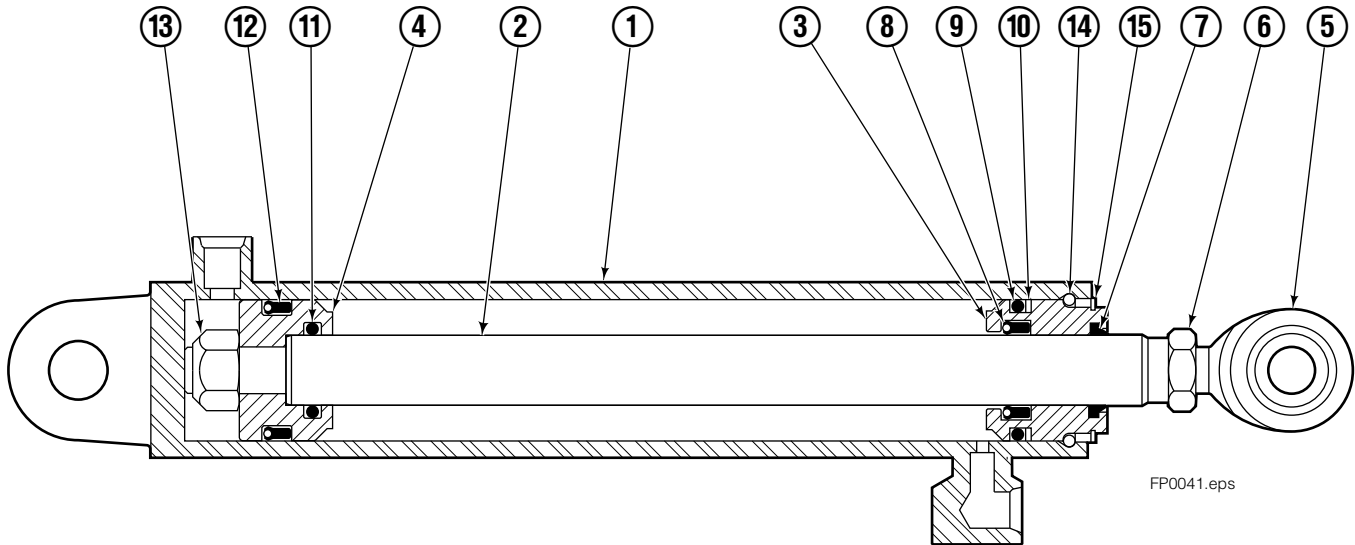

■ Included in Service Kit 553866.

Hydraulic/Fork Group

FP0031.eps

100F

REF	QTY	PART NO.	DESCRIPTION	REF	QTY	PART NO.	DESCRIPTION
		●383903	Hydraulic Group-71" ■	13	2	763169	Capscrew
		□209502	Fork Group	14	2	680217	Lockwasher
◆1	1	383924	Cylinder Assembly L. H. 71" ■	15	8	681370	Capscrew
▼2	1	383925	Cylinder Assembly R. H. 71" ■	16	2	209308	Pin
3	1	201257	Hose-71" ■	17	4	209306	Block
4	1	201264	Hose-71" ■	18	2	209305	Grommet
5	1	209528	Hose	19	2	661675	Clevis Pin
6	1	383926	Hose-71" ■	20	2	672726	Hairpin Cotter
7	2	209391	Fork Carrier	21	1	763022	Capscrew
8	2	209280	Lug	22	2	7403	Grease Fitting
9	4	209303	Bearing	23	1	681238	Lockwasher
10	4	768838	Capscrew	24	1	200008	Cable Tie
11	4	678992	Lockwasher	25	5	604511	Fitting, 6-6
12	2	206923	Eyebolt				

- Carriage width.
- ◆ See L.H. Cylinder page for parts breakdown.
- ▼ See R.H. Cylinder page for parts breakdown.

- Includes items 1 through 6.
- Includes items 7 through 25.

Left Hand Cylinder

100F			
REF	QTY	PART NO.	DESCRIPTION
		383924	Cylinder Assembly-71" ■
1	1	564973	Shell-71" ■
2	1	564974	Rod-71" ■
3	1	564451	Retainer
4	1	562056	Piston
5	1	564452	Rod End
6	1	5721	Nut
● 7	1	564408	Rod Wiper
● 8	1	564406	Rod Seal
● 9	1	562127	O-Ring
● 10	1	563388	Back-up Ring
● 11	1	563278	O-Ring
● 12	1	564141	Piston Seal
13	1	678019	Piston Nut
14	1	562942	Retaining Ring
15	1	562951	Snap Ring
		564453	Service Kit