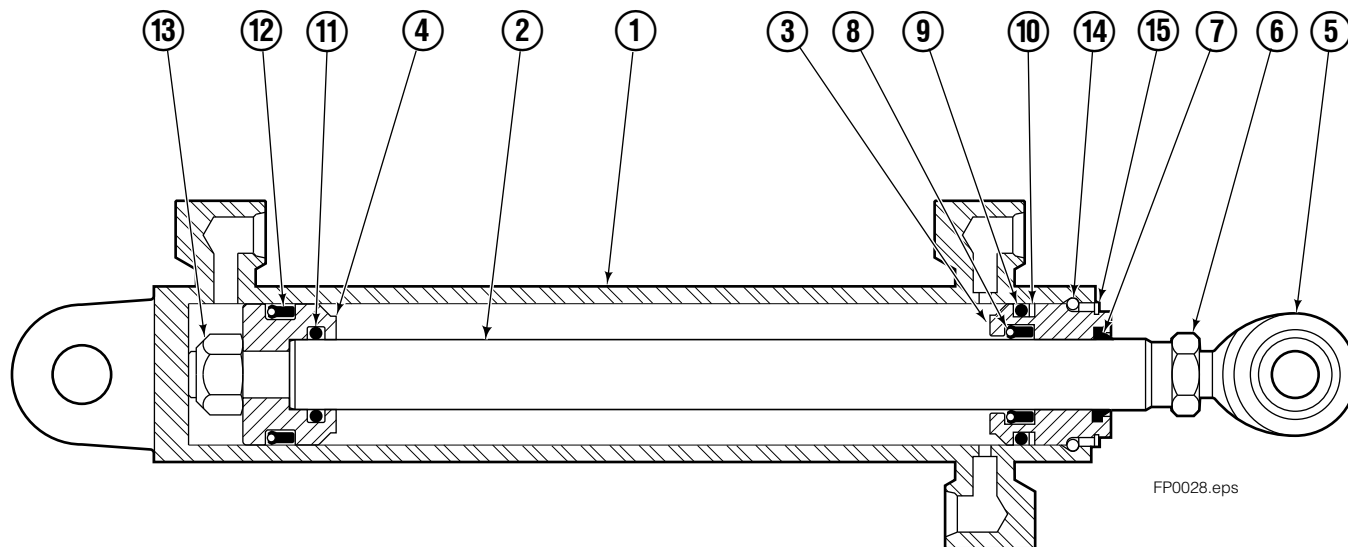

- Carriage width.
- ◆ See L.H. Cylinder page for parts breakdown.
- ▼ See R.H. Cylinder page for parts breakdown.

- Includes items 1 through 6.
- Includes items 7 through 25.

Left Hand Cylinder

100F			
REF	QTY	PART NO.	DESCRIPTION
		383924	Cylinder Assembly-71" ■
1	1	564973	Shell-71" ■
2	1	564974	Rod-71" ■
3	1	564451	Retainer
4	1	562056	Piston
5	1	564452	Rod End
6	1	5721	Nut
● 7	1	564408	Rod Wiper
● 8	1	564406	Rod Seal
● 9	1	562127	O-Ring
● 10	1	563388	Back-up Ring
● 11	1	563278	O-Ring
● 12	1	564141	Piston Seal
13	1	678019	Piston Nut
14	1	562942	Retaining Ring
15	1	562951	Snap Ring
		564453	Service Kit

- Carriage width.
- Included in Service Kit 564453.

Right Hand Cylinder

100F

REF	QTY	PART NO.	DESCRIPTION
		383925	Cylinder Assembly-71" ■
1	1	584594	Shell-71" ■
2	1	584595	Rod-71" ■
3	1	564451	Retainer
4	1	562056	Piston
5	1	564452	Rod End
6	1	5721	Nut
● 7	1	564408	Rod Wiper
● 8	1	564406	Rod Seal
● 9	1	562127	O-Ring
● 10	1	563388	Back-up Ring
● 11	1	563278	O-Ring
● 12	1	564141	Piston Seal
13	1	678019	Piston Nut
14	1	562942	Retaining Ring
15	1	562951	Snap Ring
		564453	Service Kit