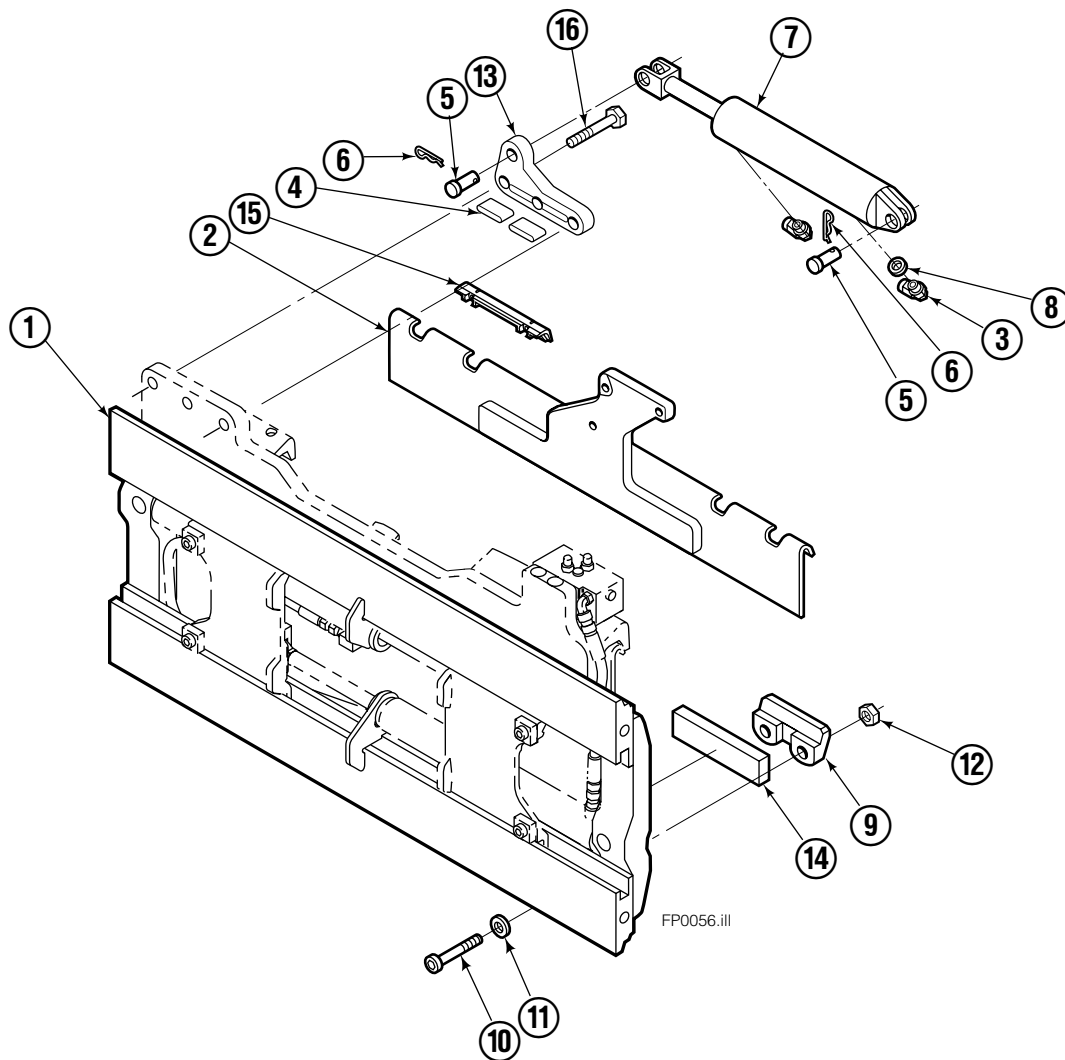

Internet: www.cascorp.com

Publications

GA0006.eps

100F	
PART NO.	DESCRIPTION
	Parts Manual
208743	Service Manual
688261	Operators Guide
207363	Installation Instructions
680664	Servicing Cascade Cylinders-VHS
679929	Tool Catalog
673964	Literature Index Order Form

Safety Decals

FP0033.eps

Mounting Group Sideshifting

100F

REF	QTY	PART NO.	DESCRIPTION	REF	QTY	PART NO.	DESCRIPTION
		383902 ●	Sideshifting Mounting-71" ■	6	2	672726	Hairpin Cotter
		---	Sideshifting Mounting-49" ■	◆7	1	676649	Cylinder Assembly
		---	Sideshifting Mounting-61" ■	8	1	675550	Washer (orifice .085)
1	1	383901	Frame-71" ■	9	2	204186	Lower Hook
1	1	---	Frame-49" ■	10	4	752903	Capscrew, M16x2,0x45-8.8
1	1	---	Frame-61" ■	11	4	667225	Washer
2	1	383910	Anchor Bracket-71" ■	12	4	678990	Nut
2	1	---	Anchor Bracket-49" ■	13	1	209309	Lug
2	1	---	Anchor Bracket-61" ■	14	2	208350	Lower Bearing
3	2	601676	Fitting, 6-6	15	2	672018	Upper Bearing
4	2	209542	Key, M10x8x63	16	3	752907	Capscrew, M20x50 Lg-8.8
5	2	678528	Clevis Pin				

- Carriage width.
- Includes items 2 through 16.
- ◆ See Cylinder page for parts breakdown.

Sideshift Cylinder

FP0029.ill

REF	QTY	PART NO.	DESCRIPTION
		676649	Cylinder Assembly
1	1	553717	Nut
■ 2	1	662456	Seal
3	1	553527	Piston
■ 4	1	636852	Wiper
■ 5	1	649817	Back-up Ring
6	1	675550	Washer (orifice .085)
7	1	676776	Shell
8	1	553530	Rod
■ 9	1	2789	O-Ring
■ 10	1	615132	Back-up Ring
11	1	553528	Retainer
12	1	553688	Retaining Ring
13	1	7211	Snap Ring
■ 14	1	662447	Seal
		553866	Service Kit