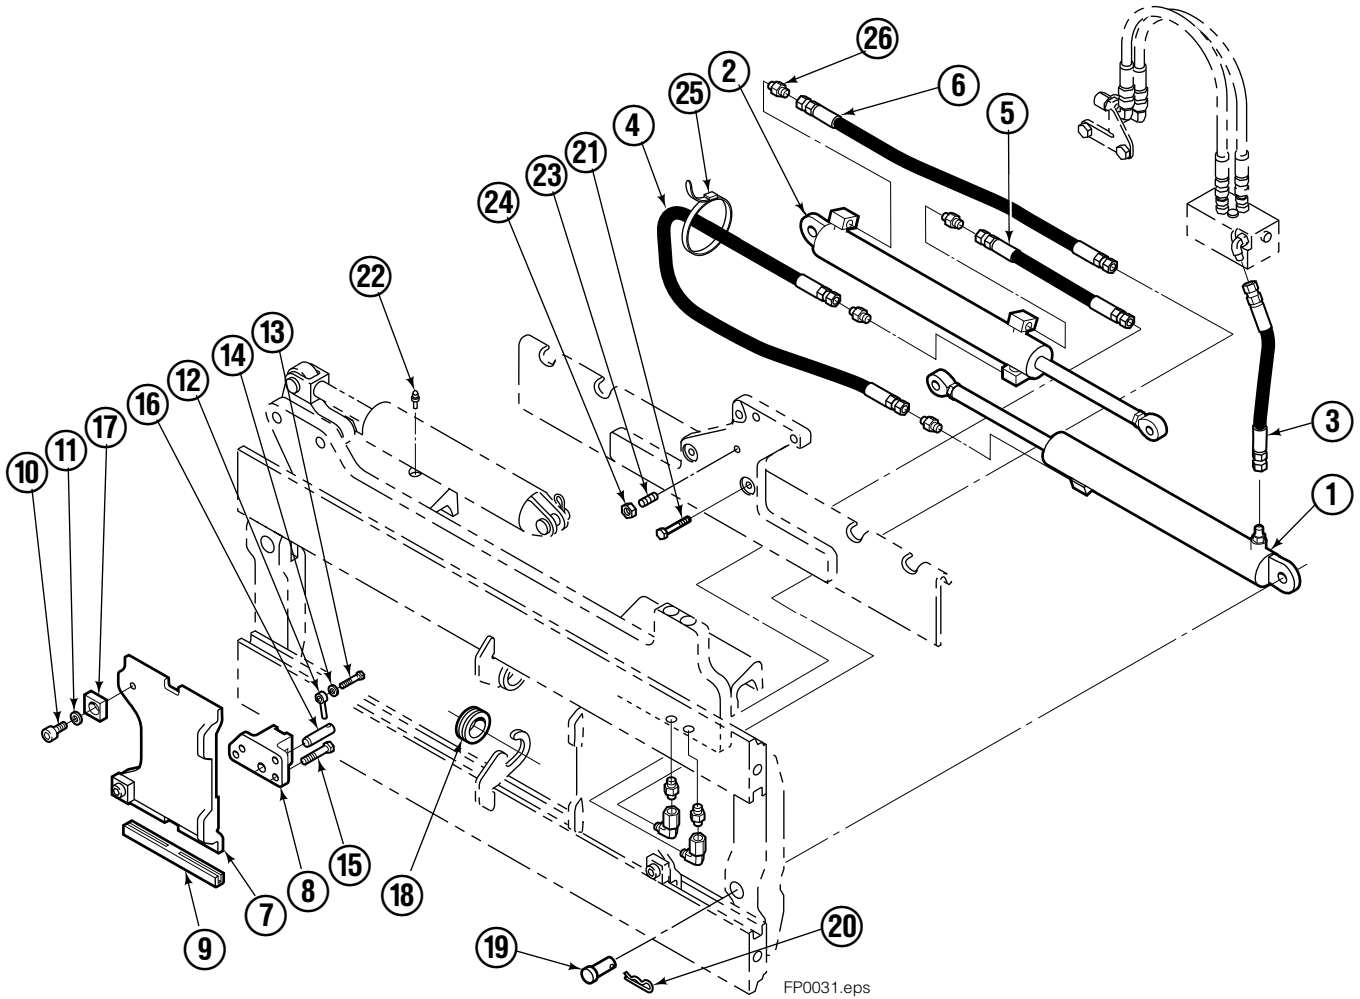

Hydraulic/Fork Group

FP0031.eps

100F

REF	QTY	PART NO.	DESCRIPTION	REF	QTY	PART NO.	DESCRIPTION
		●383903	Hydraulic Group-71" ■	13	2	763169	Capscrew
		□209502	Fork Group	14	2	680217	Lockwasher
◆1	1	383924	Cylinder Assembly L. H. 71" ■	15	8	681370	Capscrew
▼2	1	383925	Cylinder Assembly R. H. 71" ■	16	2	209308	Pin
3	1	201257	Hose-71" ■	17	4	209306	Block
4	1	201264	Hose-71" ■	18	2	209305	Grommet
5	1	209528	Hose	19	2	661675	Clevis Pin
6	1	383926	Hose-71" ■	20	2	672726	Hairpin Cotter
7	2	209391	Fork Carrier	21	1	763022	Capscrew
8	2	209280	Lug	22	2	7403	Grease Fitting
9	4	209303	Bearing	23	1	681238	Lockwasher
10	4	768838	Capscrew	24	1	200008	Cable Tie
11	4	678992	Lockwasher	25	5	604511	Fitting, 6-6
12	2	206923	Eyebolt				

- Carriage width.
- See L.H. Cylinder page for parts breakdown.
- ▼ See R.H. Cylinder page for parts breakdown.

- Includes items 1 through 6.
- Includes items 7 through 25.