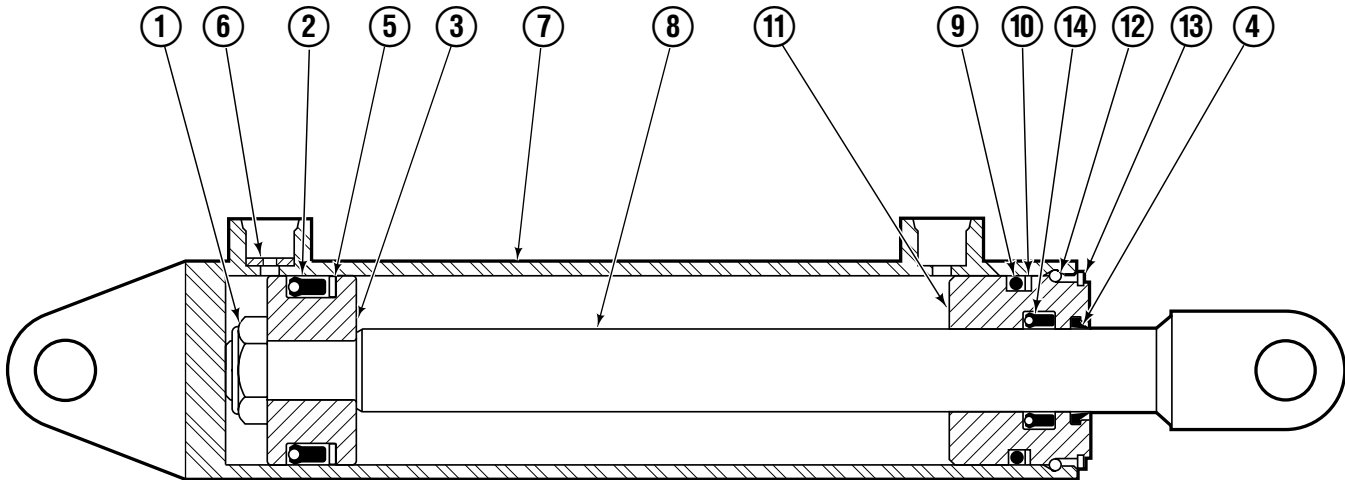

Safety Decals

FP0033.eps

Mounting Group Sideshifting

100F

REF	QTY	PART NO.	DESCRIPTION	REF	QTY	PART NO.	DESCRIPTION
		383902 ●	Sideshifting Mounting-71" ■	6	2	672726	Hairpin Cotter
		---	Sideshifting Mounting-49" ■	◆7	1	676649	Cylinder Assembly
		---	Sideshifting Mounting-61" ■	8	1	675550	Washer (orifice .085)
1	1	383901	Frame-71" ■	9	2	204186	Lower Hook
1	1	---	Frame-49" ■	10	4	752903	Capscrew, M16x2,0x45-8.8
1	1	---	Frame-61" ■	11	4	667225	Washer
2	1	383910	Anchor Bracket-71" ■	12	4	678990	Nut
2	1	---	Anchor Bracket-49" ■	13	1	209309	Lug
2	1	---	Anchor Bracket-61" ■	14	2	208350	Lower Bearing
3	2	601676	Fitting, 6-6	15	2	672018	Upper Bearing
4	2	209542	Key, M10x8x63	16	3	752907	Capscrew, M20x50 Lg-8.8
5	2	678528	Clevis Pin				

- Carriage width.
- Includes items 2 through 16.
- ◆ See Cylinder page for parts breakdown.

Sideshift Cylinder

FP0029.ill

REF	QTY	PART NO.	DESCRIPTION
		676649	Cylinder Assembly
1	1	553717	Nut
■ 2	1	662456	Seal
3	1	553527	Piston
■ 4	1	636852	Wiper
■ 5	1	649817	Back-up Ring
6	1	675550	Washer (orifice .085)
7	1	676776	Shell
8	1	553530	Rod
■ 9	1	2789	O-Ring
■ 10	1	615132	Back-up Ring
11	1	553528	Retainer
12	1	553688	Retaining Ring
13	1	7211	Snap Ring
■ 14	1	662447	Seal
		553866	Service Kit