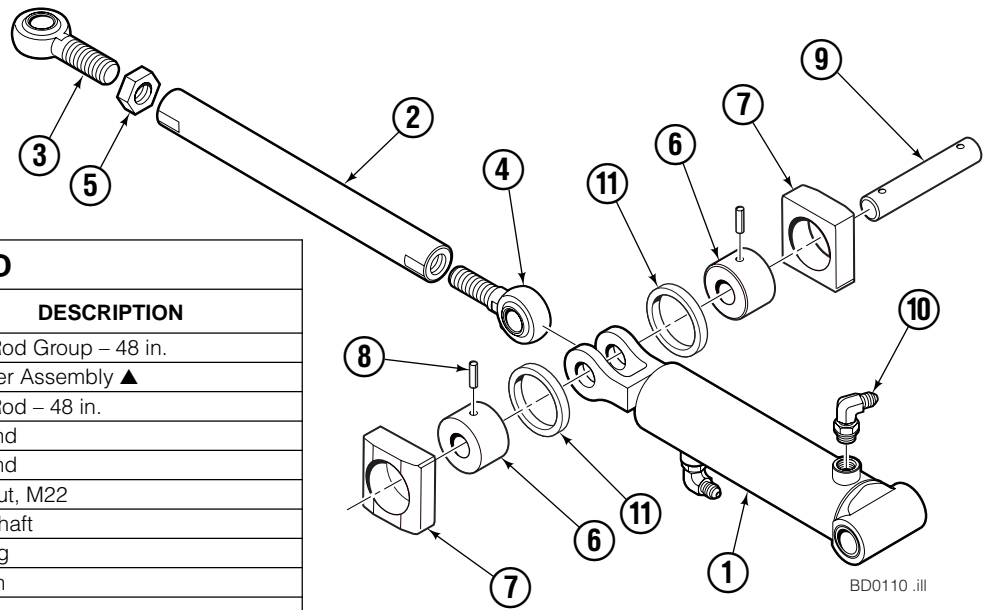

Upper Frame Assembly

Upper Frame Assembly

40D			
REF	QTY	Bin Width	DESCRIPTION
		88 in. PART NO.	
		6012845	Upper Frame Assembly
1	1	6012767	Upper Frame

Common items.

REF	QTY	PART NO.	DESCRIPTION
2	2	6113566	Foot Assembly
3	2	204535	Bearing ▲
4	2	6103140	Hold Down ■
5	2	399481	Clamp ■
6	2	6236	Washer ■
7	2	399477	Handle ■
8	4	220944	Housing
9	4	224484	Housing Cap
10	16	768712	Capscrew, M16x60-8.8
11	2	6014212	Latch Assembly
12	2	673385	Drive Pin
13	2	6015502	Spring
14	2	6003332	Pin ●
15	4	227962	Eye Pin
16	4	683142	Capscrew, M12 x 20
17	4	6009379	Spacer
18	16	676069	Shim
19	24	676070	Shim
20	4	689151	Capscrew, M8 x 20 ●
21	2	6003464	Pin
22	2	6003660	Pin
23	2	6003311	Pin Retainer ●
24	2	673459	Drive Pin ●
25	4	214414	Capscrew, M10 x 12
26	2	206589	Retainer
27	2	6014731	Pin
28	4	660200	Shim
29	4	6102548	Shim
30	2	673385	Drive Pin

▲ Included in Foot Assembly 6113566.

■ Included in Hold Down Assembly 6102541.

● Included in Pivot Pin Assembly 6003334.

Reference: Common Parts Group 6007708, SK-6290.

Lower Frame Assembly

40D			
REF	QTY	Bin Width	DESCRIPTION
		88 in. PART NO.	
		6012846	Lower Frame Assembly
1	1	28057-2235	Lower Frame

Common items.

REF	QTY	PART NO.	DESCRIPTION	REF	QTY	PART NO.	DESCRIPTION
2	4	204535	Bushing	9	8	763101	Capscrew, M16x25-8.8
3	2	661785	Cushion	10	1	224521	Push Rod Group – 48 in. Bin Depth ▲
4	4	4869	Capscrew, 5/16 x .50 GR8	11	2	6003659	Pin
5	4	6287	Lockwasher, 5/16	12	2	227962	Eye Pin
6	2	2375	Fitting, 6-6	13	2	767961	Capscrew, M8x16-8.8
7	2	7403	Grease Fitting	14	2	6009379	Spacer
8	4	219381	Latch Plate				

▲ See Push Rod Group page for parts breakdown.
Reference: Common Parts Group 6007707, SK-6293.

Push Rod Group

40D			
REF	QTY	PART NO.	DESCRIPTION
		224521	Push Rod Group – 48 in.
1	2	3011636	Cylinder Assembly ▲
2	2	10638-720	Push Rod – 48 in.
3	2	3010449	Rod End
4	2	3010450	Rod End
5	2	3012691	Jam Nut, M22
6	4	220947	Stub Shaft
7	4	224409	Bearing
8	4	7917	Roll Pin
9	2	3010451	Pin
10	4	666984	Fitting, 6-6
11	4	6014196	Spacer