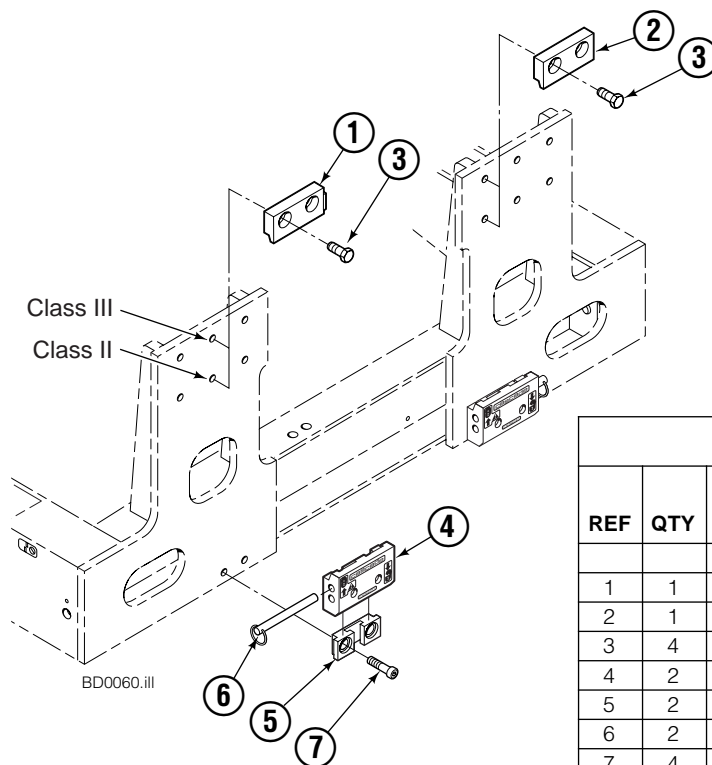

Common items.

REF	QTY	PART NO.	DESCRIPTION	REF	QTY	PART NO.	DESCRIPTION
2	4	204535	Bushing	9	8	763101	Capscrew, M16x25-8.8
3	2	661785	Cushion	10	1	224521	Push Rod Group – 48 in. Bin Depth ▲
4	4	4869	Capscrew, 5/16 x .50 GR8	11	2	6003659	Pin
5	4	6287	Lockwasher, 5/16	12	2	227962	Eye Pin
6	2	2375	Fitting, 6-6	13	2	767961	Capscrew, M8x16-8.8
7	2	7403	Grease Fitting	14	2	6009379	Spacer
8	4	219381	Latch Plate				

REF	QTY	PART NO.	DESCRIPTION	REF	QTY	PART NO.	DESCRIPTION
		220159	Hydraulic Group	10	4	601676	Fitting, 6-6
5	1	220156	Valve Assembly	11	2	360785	Capscrew
6	4	2617	Fitting, 6	12	2	6287	Lockwasher
7	4	2669	Fitting, 6-4	13	1	361753	Hose, 12.6 in.
8	1	2680	Fitting, 6-6	14	1	359124	Hose, 19.25 in.
9	2	610892	Fitting, 6-6				

Reference: SK-6370.

Bolt-On Mounting

40D				
REF	QTY	ITA II PART NO.	ITA III PART NO.	DESCRIPTION
		220511	220513	Mounting Group
1	1	220987	220988	Upper Hook – LH
2	1	220985	220986	Upper Hook – RH
3	4	752903	752903	Capscrew, M16x45-8.8
4	2	▲ 675968	■ 675969	Lower Hook
5	4	▲ 779009	■ 779009	Capscrew, M16x30-8.8
6	4	▲ 667225	■ 667225	Washer, 5/8

▲ Included in Lower Hook Group 391334.

■ Included in Lower Hook Group 391335.

Reference: SK-6399.

Quick-Disconnect Mounting

40D				
REF	QTY	ITA II PART NO.	ITA III PART NO.	DESCRIPTION
		220512	220814	Mounting Group
1	1	220987	220988	Upper Hook – LH
2	1	220985	220986	Upper Hook – RH
3	4	752903	752903	Capscrew, M16x45-8.8
4	2	675514	675957	Lower Hook
5	2	675515	675958	Guide
6	2	678832	678832	Pin
7	4	211180	779016	Capscrew, M16x30