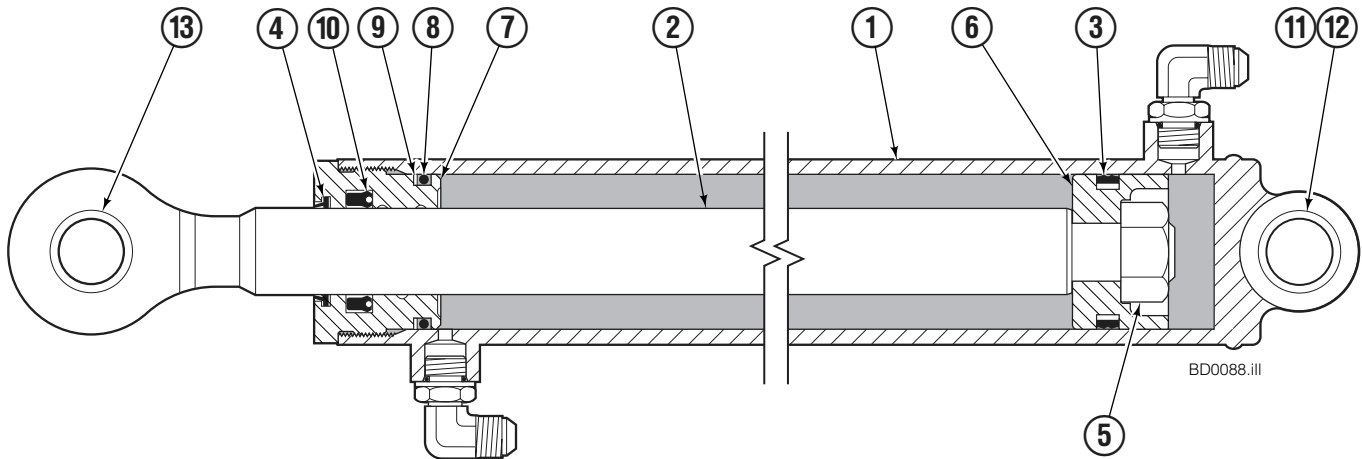

Common items.

REF	QTY	PART NO.	DESCRIPTION	REF	QTY	PART NO.	DESCRIPTION
2	4	204535	Bushing	9	8	763101	Capscrew, M16x25-8.8
3	2	661785	Cushion	10	1	224521	Push Rod Group – 48 in. Bin Depth ▲
4	4	4869	Capscrew, 5/16 x .50 GR8	11	2	6003659	Pin
5	4	6287	Lockwasher, 5/16	12	2	227962	Eye Pin
6	2	2375	Fitting, 6-6	13	2	767961	Capscrew, M8x16-8.8
7	2	7403	Grease Fitting	14	2	6009379	Spacer
8	4	219381	Latch Plate				

▲ See Push Rod Group page for parts breakdown.
Reference: Common Parts Group 6007707, SK-6293.

Push Rod Group

40D			
REF	QTY	PART NO.	DESCRIPTION
		224521	Push Rod Group – 48 in.
1	2	3011636	Cylinder Assembly ▲
2	2	10638-720	Push Rod – 48 in.
3	2	3010449	Rod End
4	2	3010450	Rod End
5	2	3012691	Jam Nut, M22
6	4	220947	Stub Shaft
7	4	224409	Bearing
8	4	7917	Roll Pin
9	2	3010451	Pin
10	4	666984	Fitting, 6-6
11	4	6014196	Spacer

▲ See Cylinder Assembly for parts breakdown.

Reference: Common Parts Group 224526, SK-6291, SK-6451.

Cylinder Assembly

40D							
REF	QTY	PART NO.	DESCRIPTION	REF	QTY	PART NO.	DESCRIPTION
		3011636	Cylinder Assembly	8	1	2785	O-Ring ▲
1	1	3011637	Shell	9	1	615128	Back-Up Ring ▲
2	1	3011638	Rod	10	1	662448	Seal ▲
3	1	564158	Seal ▲	11	2	559697	Bushing
4	1	636853	Wiper ▲	12	1	559698	Spacer
5	1	678019	Nut	13	2	683153	Bushing
6	1	564160	Piston			562338	Service Kit
7	1	559696	Retainer				