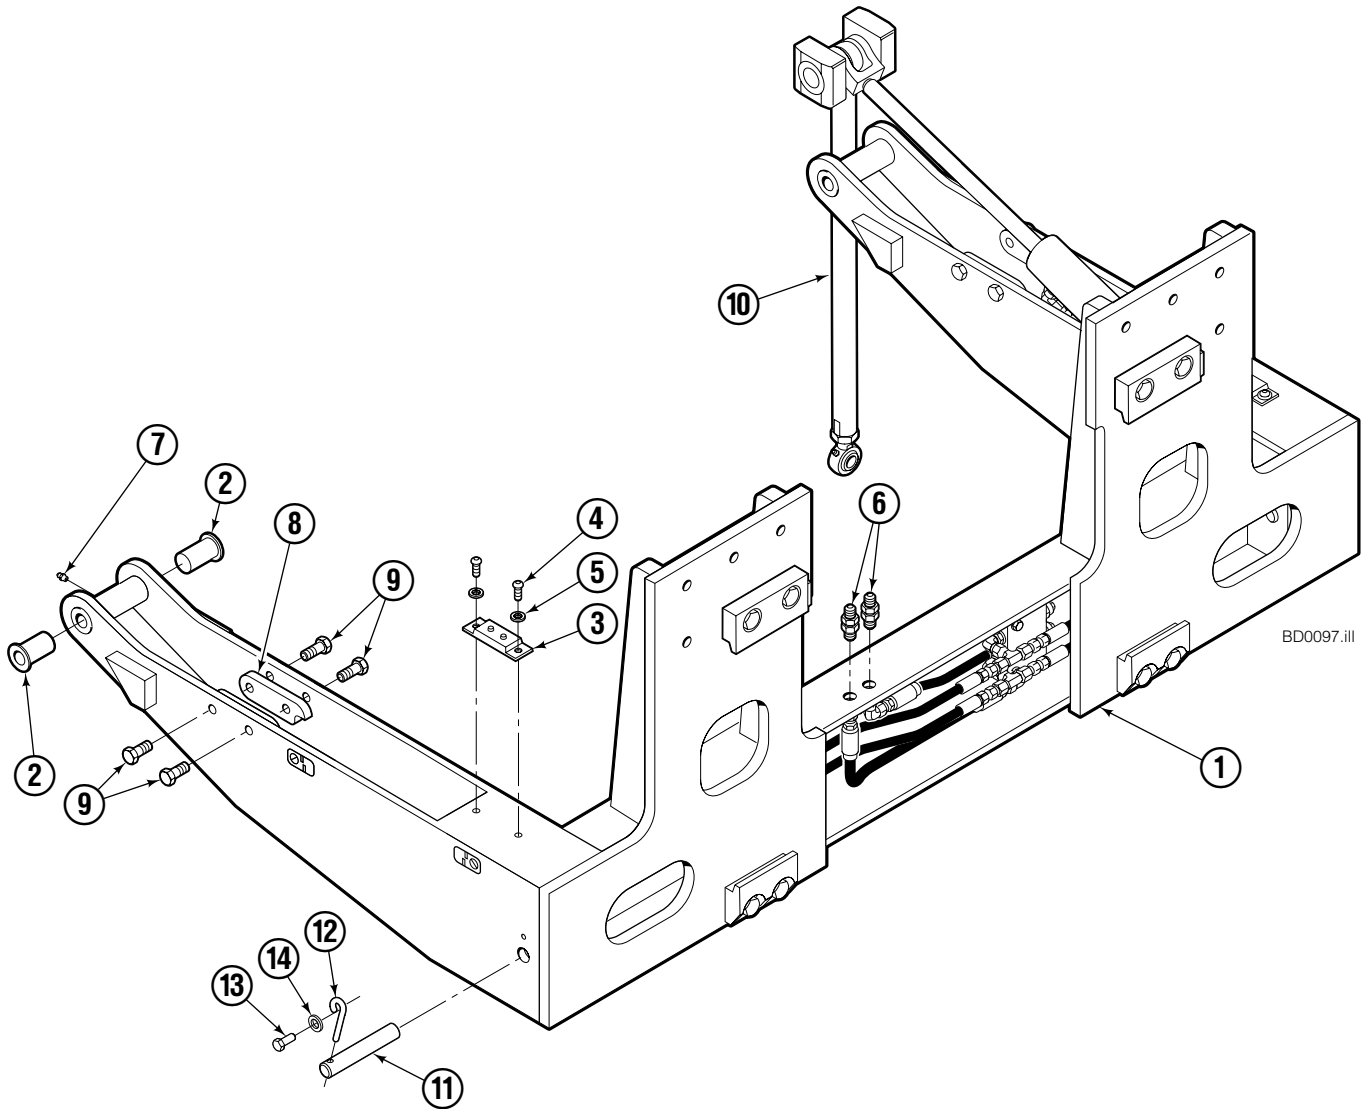

Upper Frame Assembly

Upper Frame Assembly

40D			
REF	QTY	Bin Width	DESCRIPTION
		88 in. PART NO.	
		6012845	Upper Frame Assembly
1	1	6012767	Upper Frame

Common items.

REF	QTY	PART NO.	DESCRIPTION
2	2	6113566	Foot Assembly
3	2	204535	Bearing ▲
4	2	6103140	Hold Down ■
5	2	399481	Clamp ■
6	2	6236	Washer ■
7	2	399477	Handle ■
8	4	220944	Housing
9	4	224484	Housing Cap
10	16	768712	Capscrew, M16x60-8.8
11	2	6014212	Latch Assembly
12	2	673385	Drive Pin
13	2	6015502	Spring
14	2	6003332	Pin ●
15	4	227962	Eye Pin
16	4	683142	Capscrew, M12 x 20
17	4	6009379	Spacer
18	16	676069	Shim
19	24	676070	Shim
20	4	689151	Capscrew, M8 x 20 ●
21	2	6003464	Pin
22	2	6003660	Pin
23	2	6003311	Pin Retainer ●
24	2	673459	Drive Pin ●
25	4	214414	Capscrew, M10 x 12
26	2	206589	Retainer
27	2	6014731	Pin
28	4	660200	Shim
29	4	6102548	Shim
30	2	673385	Drive Pin

▲ Included in Foot Assembly 6113566.

■ Included in Hold Down Assembly 6102541.

● Included in Pivot Pin Assembly 6003334.

Reference: Common Parts Group 6007708, SK-6290.

Lower Frame Assembly

40D			
REF	QTY	Bin Width	DESCRIPTION
		88 in. PART NO.	
		6012846	Lower Frame Assembly
1	1	28057-2235	Lower Frame

Common items.

REF	QTY	PART NO.	DESCRIPTION	REF	QTY	PART NO.	DESCRIPTION
2	4	204535	Bushing	9	8	763101	Capscrew, M16x25-8.8
3	2	661785	Cushion	10	1	224521	Push Rod Group – 48 in. Bin Depth ▲
4	4	4869	Capscrew, 5/16 x .50 GR8	11	2	6003659	Pin
5	4	6287	Lockwasher, 5/16	12	2	227962	Eye Pin
6	2	2375	Fitting, 6-6	13	2	767961	Capscrew, M8x16-8.8
7	2	7403	Grease Fitting	14	2	6009379	Spacer
8	4	219381	Latch Plate				

▲ See Push Rod Group page for parts breakdown.
Reference: Common Parts Group 6007707, SK-6293.

Push Rod Group

40D			
REF	QTY	PART NO.	DESCRIPTION
		224521	Push Rod Group – 48 in.
1	2	3011636	Cylinder Assembly ▲
2	2	10638-720	Push Rod – 48 in.
3	2	3010449	Rod End
4	2	3010450	Rod End
5	2	3012691	Jam Nut, M22
6	4	220947	Stub Shaft
7	4	224409	Bearing
8	4	7917	Roll Pin
9	2	3010451	Pin
10	4	666984	Fitting, 6-6
11	4	6014196	Spacer