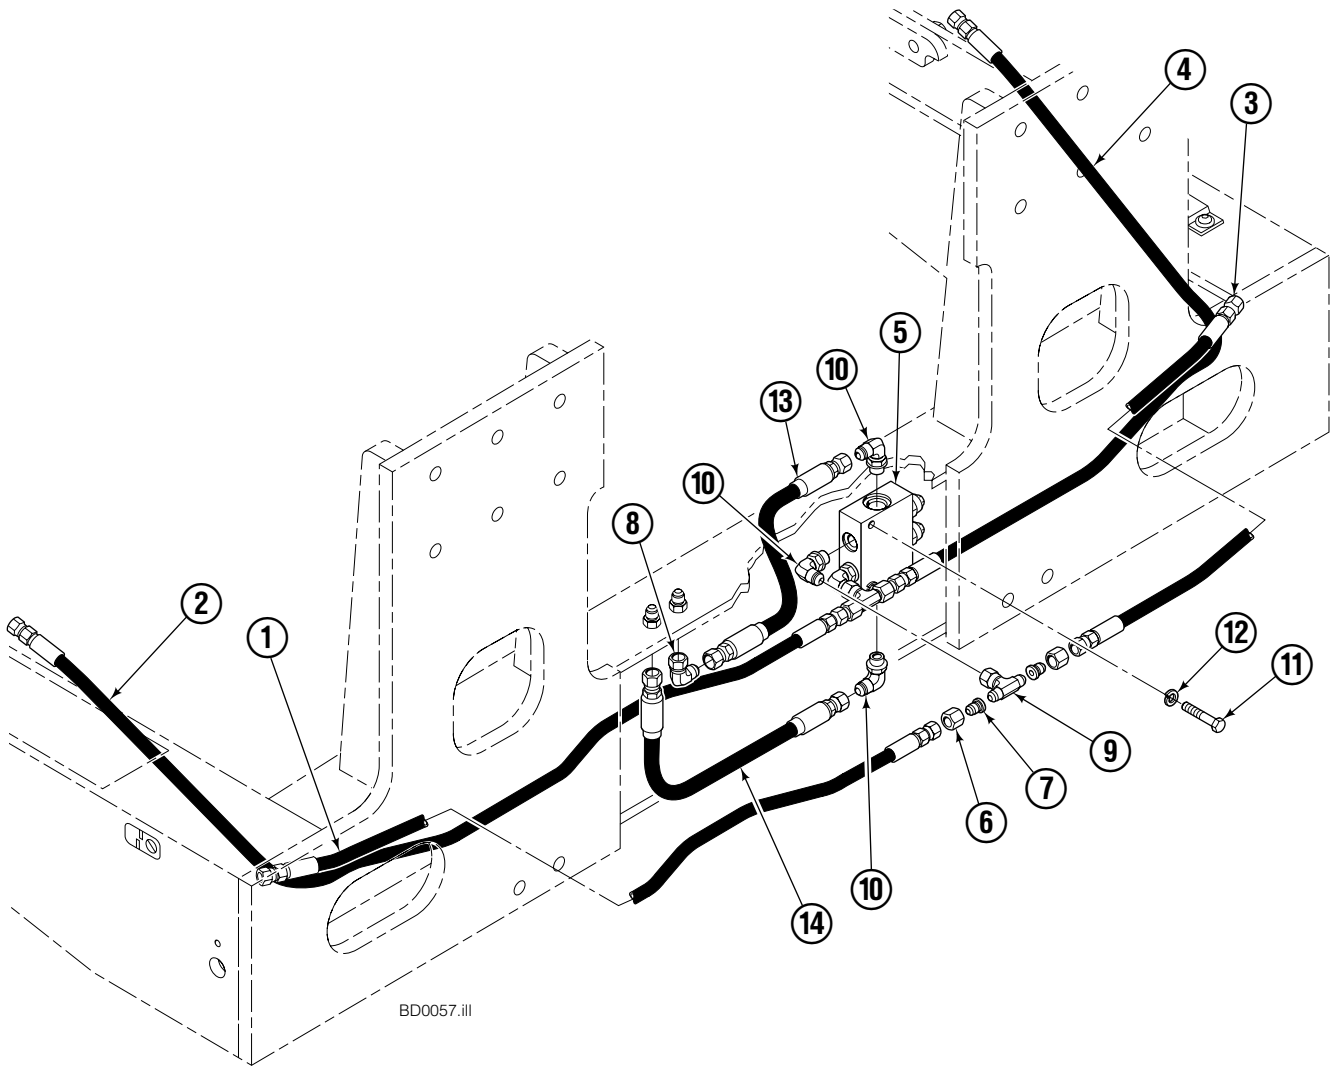

Common items.

REF	QTY	PART NO.	DESCRIPTION	REF	QTY	PART NO.	DESCRIPTION
2	4	204535	Bushing	9	8	763101	Capscrew, M16x25-8.8
3	2	661785	Cushion	10	1	224521	Push Rod Group – 48 in. Bin Depth ▲
4	4	4869	Capscrew, 5/16 x .50 GR8	11	2	6003659	Pin
5	4	6287	Lockwasher, 5/16	12	2	227962	Eye Pin
6	2	2375	Fitting, 6-6	13	2	767961	Capscrew, M8x16-8.8
7	2	7403	Grease Fitting	14	2	6009379	Spacer
8	4	219381	Latch Plate				

▲ See Push Rod Group page for parts breakdown.
Reference: Common Parts Group 6007707, SK-6293.

Push Rod Group

40D			
REF	QTY	PART NO.	DESCRIPTION
		224521	Push Rod Group – 48 in.
1	2	3011636	Cylinder Assembly ▲
2	2	10638-720	Push Rod – 48 in.
3	2	3010449	Rod End
4	2	3010450	Rod End
5	2	3012691	Jam Nut, M22
6	4	220947	Stub Shaft
7	4	224409	Bearing
8	4	7917	Roll Pin
9	2	3010451	Pin
10	4	666984	Fitting, 6-6
11	4	6014196	Spacer

▲ See Cylinder Assembly for parts breakdown.

Reference: Common Parts Group 224526, SK-6291, SK-6451.

Cylinder Assembly

40D							
REF	QTY	PART NO.	DESCRIPTION	REF	QTY	PART NO.	DESCRIPTION
		3011636	Cylinder Assembly	8	1	2785	O-Ring ▲
1	1	3011637	Shell	9	1	615128	Back-Up Ring ▲
2	1	3011638	Rod	10	1	662448	Seal ▲
3	1	564158	Seal ▲	11	2	559697	Bushing
4	1	636853	Wiper ▲	12	1	559698	Spacer
5	1	678019	Nut	13	2	683153	Bushing
6	1	564160	Piston			562338	Service Kit
7	1	559696	Retainer				

▲ Included in Service Kit 562338.

Reference: S-8945, S-10494, S-10497.

Hydraulic Group

40D			
REF	QTY	Bin Width	
		88 in.	DESCRIPTION
		PART NO.	
		6012859	Hose Group
1	1	221620	Hose
2	1	221621	Hose
3	1	3012696	Hose
4	1	3012697	Hose