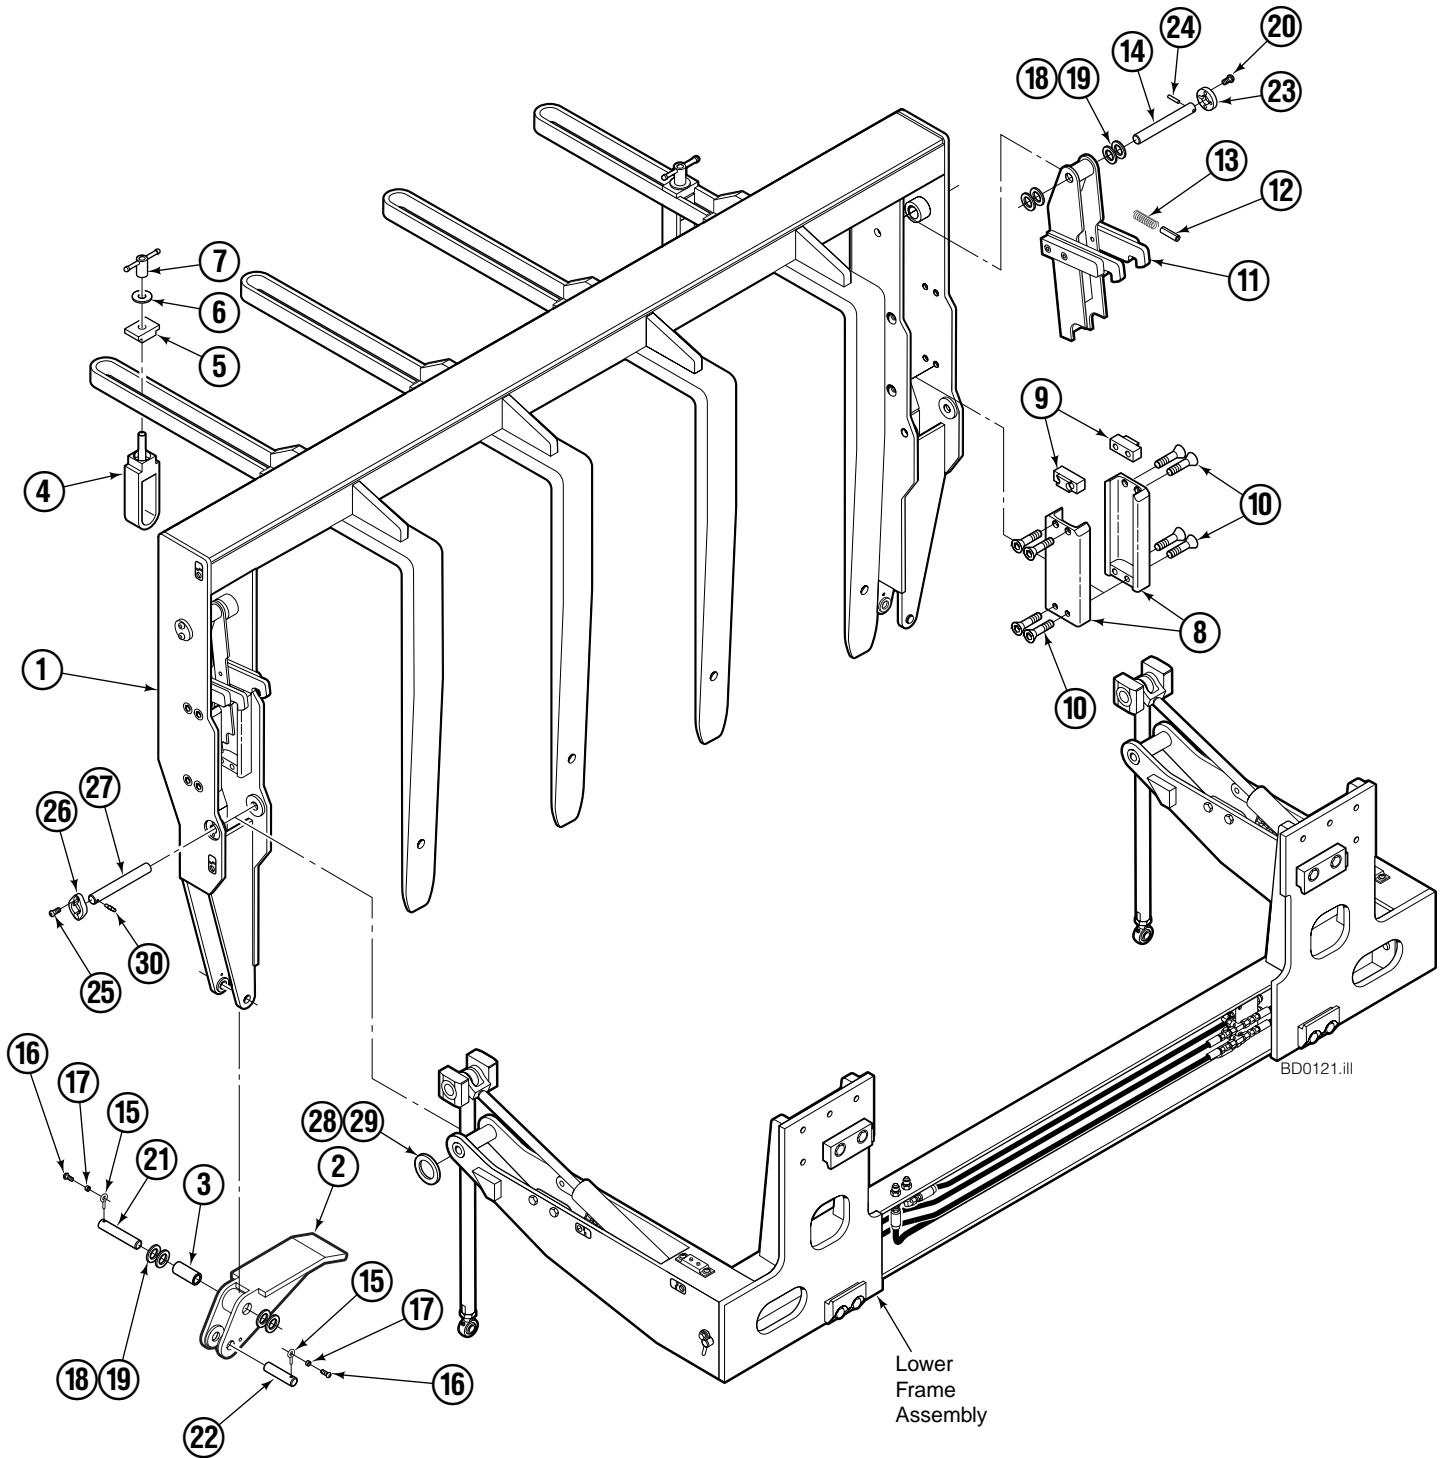

Upper Frame Assembly

Upper Frame Assembly

40D			
REF	QTY	Bin Width	DESCRIPTION
		88 in. PART NO.	
		6012845	Upper Frame Assembly
1	1	6012767	Upper Frame

Common items.

REF	QTY	PART NO.	DESCRIPTION
2	2	6113566	Foot Assembly
3	2	204535	Bearing ▲
4	2	6103140	Hold Down ■
5	2	399481	Clamp ■
6	2	6236	Washer ■
7	2	399477	Handle ■
8	4	220944	Housing
9	4	224484	Housing Cap
10	16	768712	Capscrew, M16x60-8.8
11	2	6014212	Latch Assembly
12	2	673385	Drive Pin
13	2	6015502	Spring
14	2	6003332	Pin ●
15	4	227962	Eye Pin
16	4	683142	Capscrew, M12 x 20
17	4	6009379	Spacer
18	16	676069	Shim
19	24	676070	Shim
20	4	689151	Capscrew, M8 x 20 ●
21	2	6003464	Pin
22	2	6003660	Pin
23	2	6003311	Pin Retainer ●
24	2	673459	Drive Pin ●
25	4	214414	Capscrew, M10 x 12
26	2	206589	Retainer
27	2	6014731	Pin
28	4	660200	Shim
29	4	6102548	Shim
30	2	673385	Drive Pin

Common items.

REF	QTY	PART NO.	DESCRIPTION	REF	QTY	PART NO.	DESCRIPTION
2	4	204535	Bushing	9	8	763101	Capscrew, M16x25-8.8
3	2	661785	Cushion	10	1	224521	Push Rod Group – 48 in. Bin Depth ▲
4	4	4869	Capscrew, 5/16 x .50 GR8	11	2	6003659	Pin
5	4	6287	Lockwasher, 5/16	12	2	227962	Eye Pin
6	2	2375	Fitting, 6-6	13	2	767961	Capscrew, M8x16-8.8
7	2	7403	Grease Fitting	14	2	6009379	Spacer
8	4	219381	Latch Plate				

▲ See Push Rod Group page for parts breakdown.
Reference: Common Parts Group 6007707, SK-6293.

Push Rod Group

40D			
REF	QTY	PART NO.	DESCRIPTION
		224521	Push Rod Group – 48 in.
1	2	3011636	Cylinder Assembly ▲
2	2	10638-720	Push Rod – 48 in.
3	2	3010449	Rod End
4	2	3010450	Rod End
5	2	3012691	Jam Nut, M22
6	4	220947	Stub Shaft
7	4	224409	Bearing
8	4	7917	Roll Pin
9	2	3010451	Pin
10	4	666984	Fitting, 6-6
11	4	6014196	Spacer