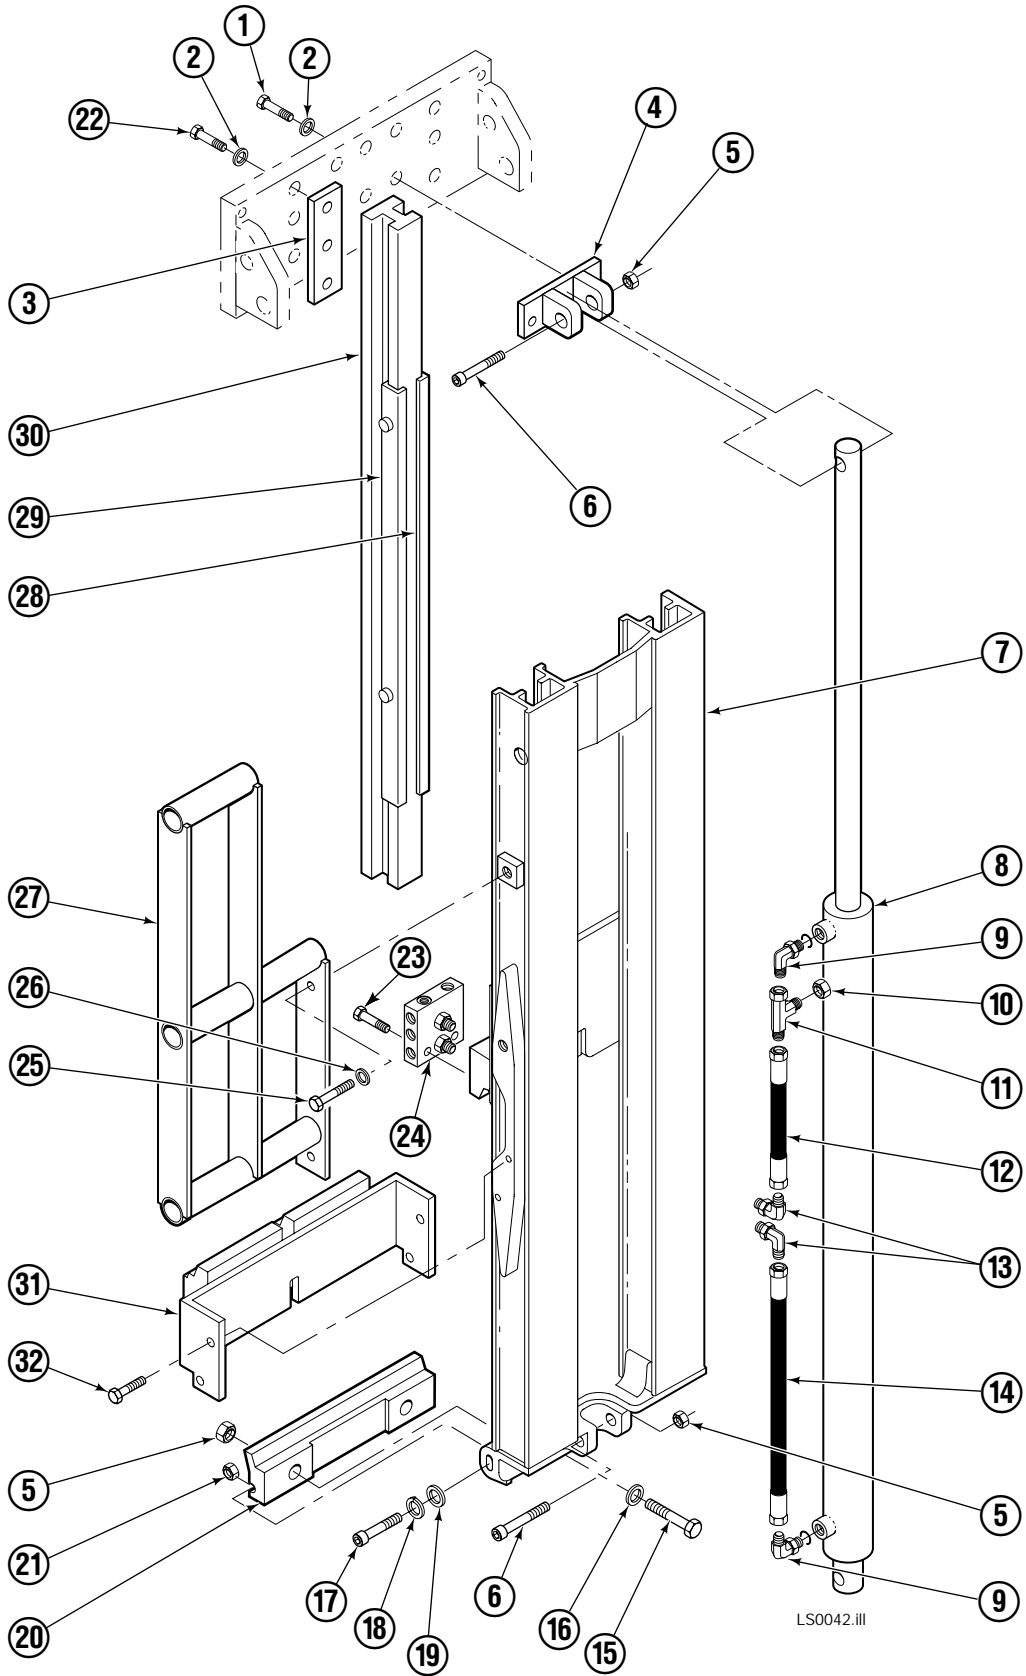

OR

Write: Cascade Corporation, P.O. Box 20187, Portland, OR 97220

Decals

Load Stabilizer

Frame Group

Frame Group

35E			
REF	QTY	PART NO.	DESCRIPTION
1	3	206478	Capscrew, M10x1.5x35-10,9
2	9	201570	Washer
3	2	201956	Shim
4	1	201976	Cylinder Clevis
5	4	678990	Nut
6	2	211250	Capscrew, M16x85
7	1	374265	Frame
8	1	◆ 582595	Cylinder
9	2	601676	Fitting, 6-6
10	1	2645	Fitting, 6
11	1	611329	Fitting, 6-6
12	1	366596	Hose
13	2	2680	Fitting, 6-6
14	1	206880	Hose
15	2	689997	Capscrew, M16x60
16	2	667225	Washer
17	1	201568	Capscrew
18	1	680253	Lockwasher, M8
19	1	205349	Washer
20	1	202049	Lower Hook
21	1	767414	Nut, M8
22	8	209684	Capscrew, M12x1.5x50-10,9
23	2	768795	Capscrew
24	1	■ 202047	Valve Assembly
25	4	766154	Capscrew
26	4	211179	Washer
27	2	380647	Backrest
28	2	668910	Bearing
29	2	668911	Bearing
30	2	202056	Arm Bar
31	1	398374	Mounting Plate
32	2	684649	Capscrew, M10x25

◆ See Cylinder page for parts breakdown.

■ See Valve page for parts breakdown.

Reference: Frame Group 398060, Common Parts 201962,

Backrest Group 380645, Hydraulic Group 202325.

Load Stabilizer Cylinder

35E

■ Included in Service Kit 562447.

Valve Assembly

35E

REF	QTY	PART NO.	DESCRIPTION
		202047	Valve Assembly
1	1	682168	Valve Cartridge
2	3	682170	Service Kit
3	2	663694	Plug, 3
4	1	601676	Fitting, 6-6
5	1	201566	Valve Cartridge - Adjustable Relief
6	1	201565	Valve Cartridge - Fixed Relief
7	3	604511	Fitting, 6-6
8	1	204424	Service Kit
9	1	201564	Valve Cartridge - P. O. Check
10	2	604510	Plug, 6
11	1	609234	Plug, 4
12	1	202125	Valve Body

Standard Arm Group

REF	QTY	PART NO.	DESCRIPTION
1	1	202062	Arm
2	2	205976	Sleeve
3	2	205979	Nylon Nut, M12
4	1	201978	Contact Pad - 36"x36"
5	2	768709	Capscrew
6	6	202251	Washer, M12
7	2	202145	Washer - Rubber