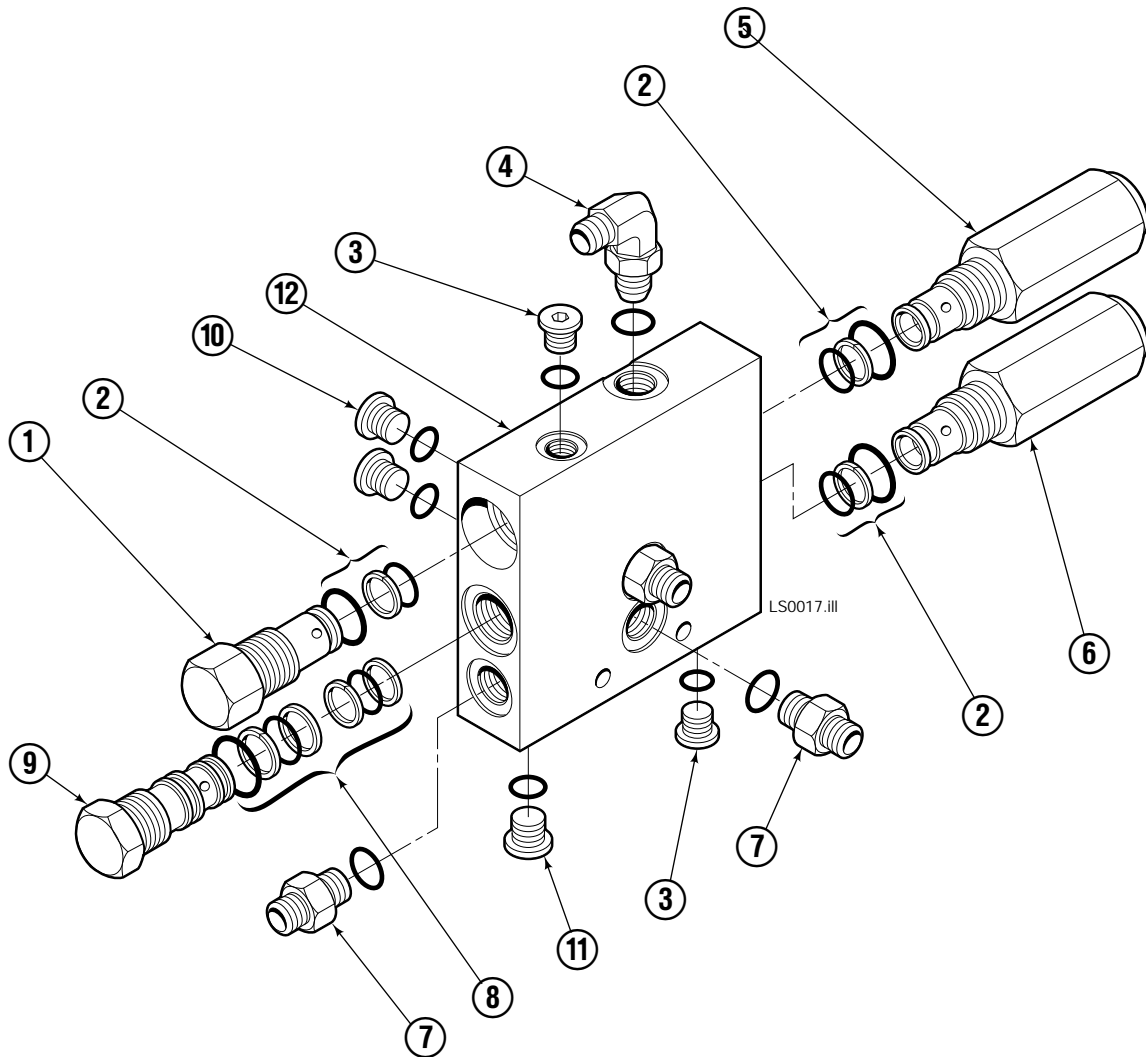

OR

Write: Cascade Corporation, P.O. Box 20187, Portland, OR 97220

Decals

Load Stabilizer

Frame Group

Frame Group

35E			
REF	QTY	PART NO.	DESCRIPTION
1	3	206478	Capscrew, M10x1.5x35-10,9
2	9	201570	Washer
3	2	201956	Shim
4	1	201976	Cylinder Clevis
5	4	678990	Nut
6	2	211250	Capscrew, M16x85
7	1	374265	Frame
8	1	◆ 582595	Cylinder
9	2	601676	Fitting, 6-6
10	1	2645	Fitting, 6
11	1	611329	Fitting, 6-6
12	1	366596	Hose
13	2	2680	Fitting, 6-6
14	1	206880	Hose
15	2	689997	Capscrew, M16x60
16	2	667225	Washer
17	1	201568	Capscrew
18	1	680253	Lockwasher, M8
19	1	205349	Washer
20	1	202049	Lower Hook
21	1	767414	Nut, M8
22	8	209684	Capscrew, M12x1.5x50-10,9
23	2	768795	Capscrew
24	1	■ 202047	Valve Assembly
25	4	766154	Capscrew
26	4	211179	Washer
27	2	380647	Backrest
28	2	668910	Bearing
29	2	668911	Bearing
30	2	202056	Arm Bar
31	1	398374	Mounting Plate
32	2	684649	Capscrew, M10x25

◆ See Cylinder page for parts breakdown.

■ See Valve page for parts breakdown.

Reference: Frame Group 398060, Common Parts 201962,

Backrest Group 380645, Hydraulic Group 202325.

Load Stabilizer Cylinder

35E

■ Included in Service Kit 562447.

Valve Assembly

35E

REF	QTY	PART NO.	DESCRIPTION
		202047	Valve Assembly
1	1	682168	Valve Cartridge
2	3	682170	Service Kit
3	2	663694	Plug, 3
4	1	601676	Fitting, 6-6
5	1	201566	Valve Cartridge - Adjustable Relief
6	1	201565	Valve Cartridge - Fixed Relief
7	3	604511	Fitting, 6-6
8	1	204424	Service Kit
9	1	201564	Valve Cartridge - P. O. Check
10	2	604510	Plug, 6
11	1	609234	Plug, 4
12	1	202125	Valve Body

Standard Arm Group

REF	QTY	PART NO.	DESCRIPTION
1	1	202062	Arm
2	2	205976	Sleeve
3	2	205979	Nylon Nut, M12
4	1	201978	Contact Pad - 36"x36"
5	2	768709	Capscrew
6	6	202251	Washer, M12
7	2	202145	Washer - Rubber