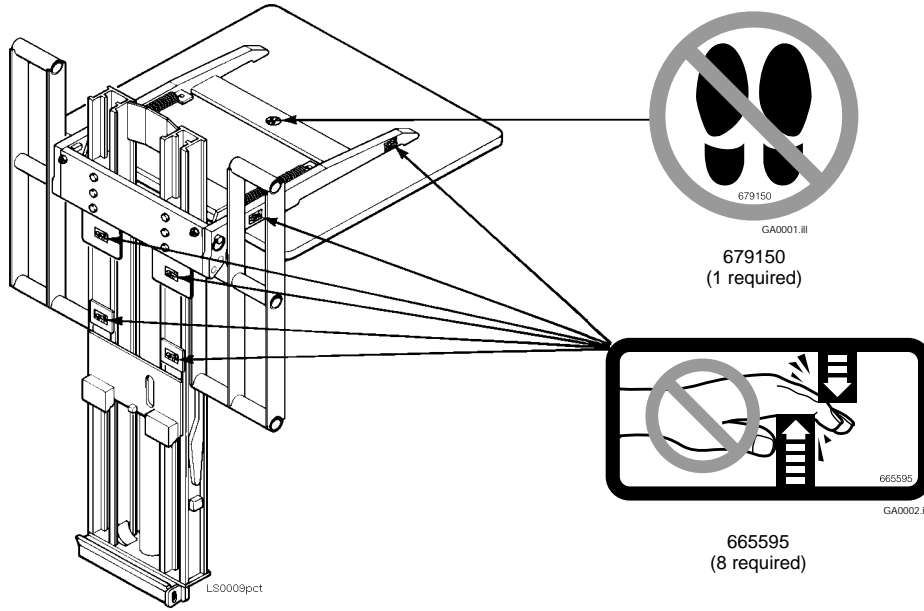

OR

Write: Cascade Corporation, P.O. Box 20187, Portland, OR 97220

Decals

Load Stabilizer

Frame Group

Frame Group

35E			
REF	QTY	PART NO.	DESCRIPTION
1	3	206478	Capscrew, M10x1.5x35-10,9
2	9	201570	Washer
3	2	201956	Shim
4	1	201976	Cylinder Clevis
5	4	678990	Nut
6	2	211250	Capscrew, M16x85
7	1	374265	Frame
8	1	◆ 582595	Cylinder
9	2	601676	Fitting, 6-6
10	1	2645	Fitting, 6
11	1	611329	Fitting, 6-6
12	1	366596	Hose
13	2	2680	Fitting, 6-6
14	1	206880	Hose
15	2	689997	Capscrew, M16x60
16	2	667225	Washer
17	1	201568	Capscrew
18	1	680253	Lockwasher, M8
19	1	205349	Washer
20	1	202049	Lower Hook
21	1	767414	Nut, M8
22	8	209684	Capscrew, M12x1.5x50-10,9
23	2	768795	Capscrew
24	1	■ 202047	Valve Assembly
25	4	766154	Capscrew
26	4	211179	Washer
27	2	380647	Backrest
28	2	668910	Bearing
29	2	668911	Bearing
30	2	202056	Arm Bar
31	1	398374	Mounting Plate
32	2	684649	Capscrew, M10x25