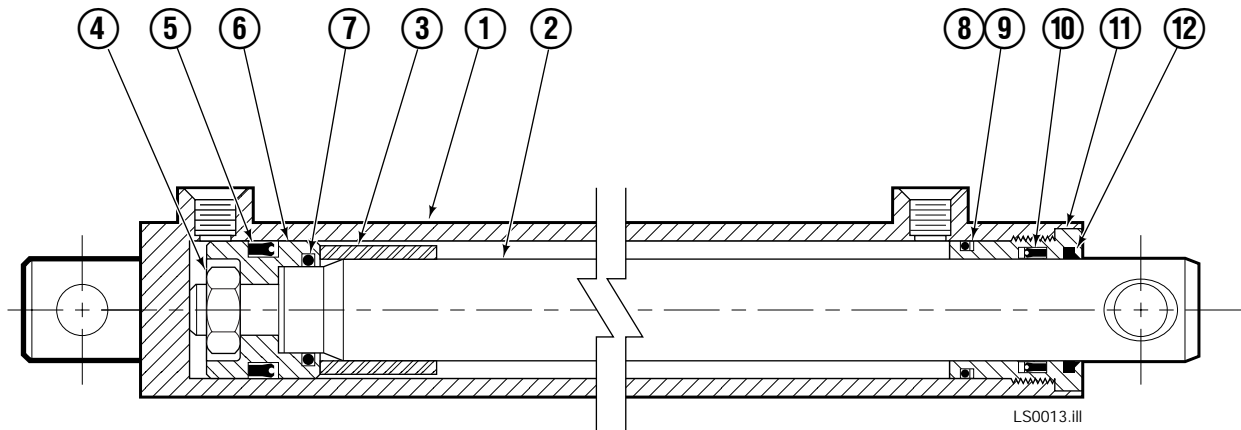

OR

Write: Cascade Corporation, P.O. Box 20187, Portland, OR 97220

Decals

Load Stabilizer

Frame Group

Frame Group

35E			
REF	QTY	PART NO.	DESCRIPTION
1	3	206478	Capscrew, M10x1.5x35-10,9
2	9	201570	Washer
3	2	201956	Shim
4	1	201976	Cylinder Clevis
5	4	678990	Nut
6	2	211250	Capscrew, M16x85
7	1	374265	Frame
8	1	◆ 582595	Cylinder
9	2	601676	Fitting, 6-6
10	1	2645	Fitting, 6
11	1	611329	Fitting, 6-6
12	1	366596	Hose
13	2	2680	Fitting, 6-6
14	1	206880	Hose
15	2	689997	Capscrew, M16x60
16	2	667225	Washer
17	1	201568	Capscrew
18	1	680253	Lockwasher, M8
19	1	205349	Washer
20	1	202049	Lower Hook
21	1	767414	Nut, M8
22	8	209684	Capscrew, M12x1.5x50-10,9
23	2	768795	Capscrew
24	1	■ 202047	Valve Assembly
25	4	766154	Capscrew
26	4	211179	Washer
27	2	380647	Backrest
28	2	668910	Bearing
29	2	668911	Bearing
30	2	202056	Arm Bar
31	1	398374	Mounting Plate
32	2	684649	Capscrew, M10x25

◆ See Cylinder page for parts breakdown.

■ See Valve page for parts breakdown.

Reference: Frame Group 398060, Common Parts 201962,

Backrest Group 380645, Hydraulic Group 202325.

Load Stabilizer Cylinder

35E

Standard Arm Group

REF	QTY	PART NO.	DESCRIPTION
1	1	202062	Arm
2	2	205976	Sleeve
3	2	205979	Nylon Nut, M12
4	1	201978	Contact Pad - 36"x36"
5	2	768709	Capscrew
6	6	202251	Washer, M12
7	2	202145	Washer - Rubber