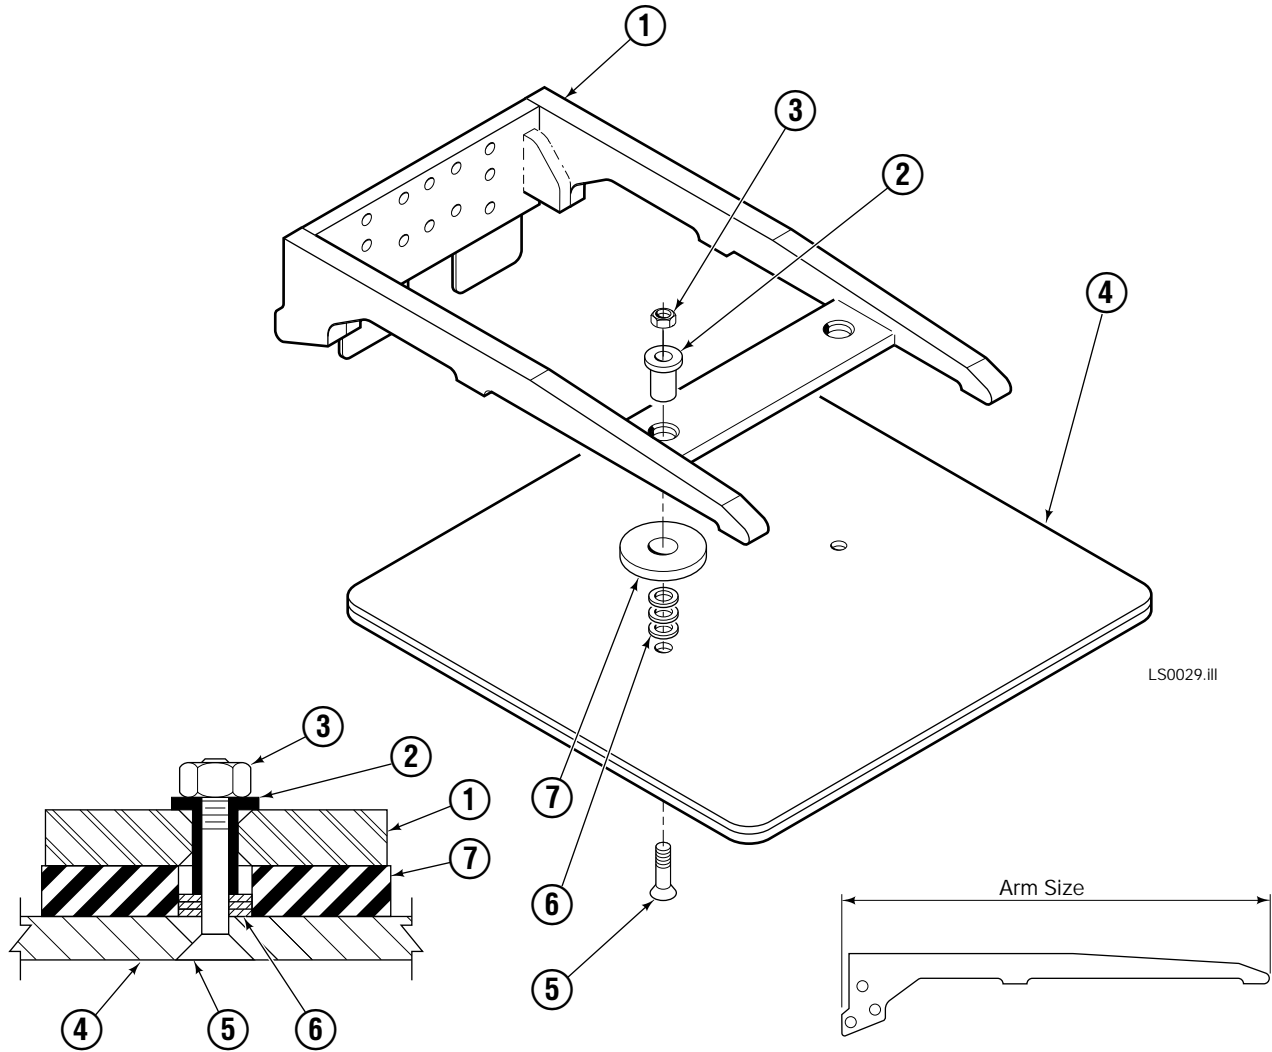

■ Included in Service Kit 562447.

Valve Assembly

35E

REF	QTY	PART NO.	DESCRIPTION
		202047	Valve Assembly
1	1	682168	Valve Cartridge
2	3	682170	Service Kit
3	2	663694	Plug, 3
4	1	601676	Fitting, 6-6
5	1	201566	Valve Cartridge - Adjustable Relief
6	1	201565	Valve Cartridge - Fixed Relief
7	3	604511	Fitting, 6-6
8	1	204424	Service Kit
9	1	201564	Valve Cartridge - P. O. Check
10	2	604510	Plug, 6
11	1	609234	Plug, 4
12	1	202125	Valve Body

Standard Arm Group

REF	QTY	PART NO.	DESCRIPTION
1	1	202062	Arm
2	2	205976	Sleeve
3	2	205979	Nylon Nut, M12
4	1	201978	Contact Pad - 36"x36"
5	2	768709	Capscrew
6	6	202251	Washer, M12
7	2	202145	Washer - Rubber