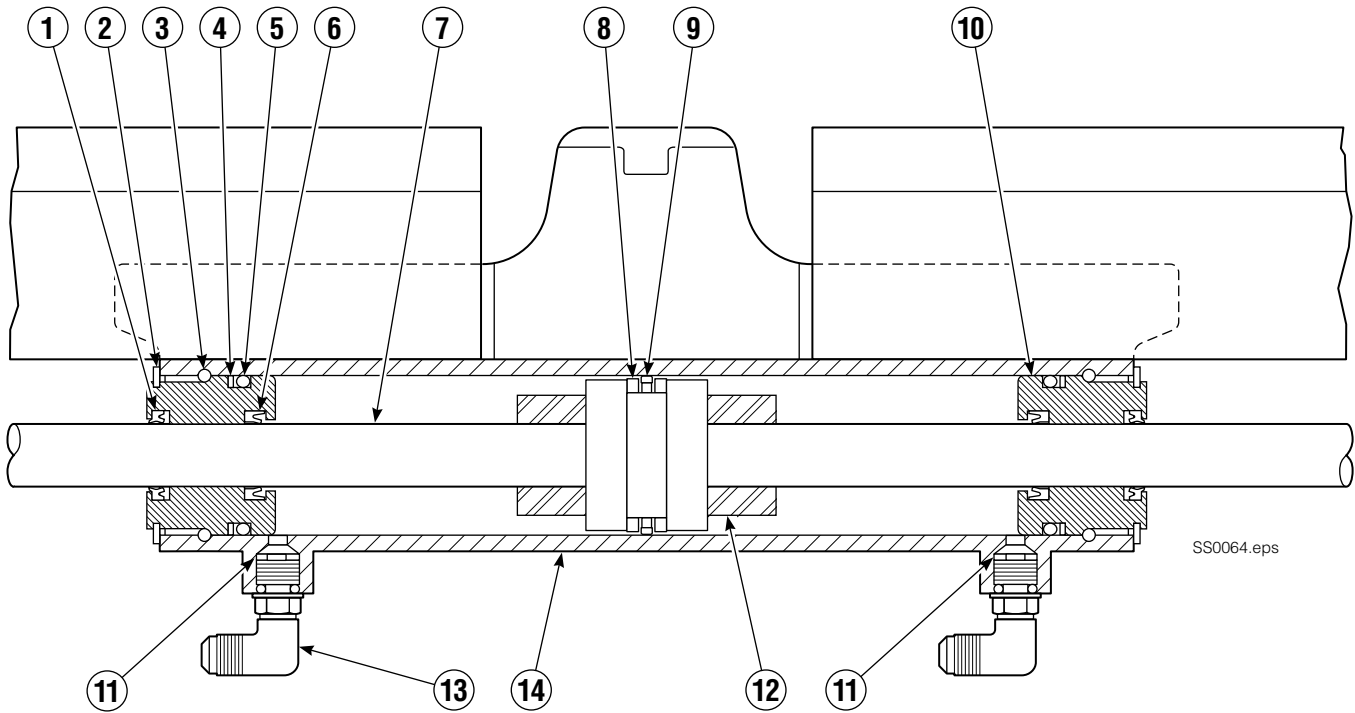

Lower Hook Group 204182
Common Parts 386436

55E			
REF	QTY	PART NO.	DESCRIPTION
1	▼	204137	Upper Bearing
2	1	■	Cylinder
3	▼	207209	Lower Bearing, 19 mm X
★4	4	553857	Nut, 5/8NC GR5
★5	2	204186	Lower Hook
★6	4	667225	Washer
★7	4	639121	Capscrew, 5/8NCx1.50 GR5
8	1	●	Frame
9	▼	7403	Zerk Fitting

Cylinder

SS0064.eps

SS0065.eps

55E

REF	QTY	PART NO.	DESCRIPTION	REF	QTY	PART NO.	DESCRIPTION
		205842	Cylinder Assembly, 31.9 in. (810 mm)	● 8	2	563278	Bearing Ring
● 1	2	562131	Wiper Seal	● 9	1	564141	Piston Seal
2	2	562951	Snap Ring	10	2	562792	Retainer
3	2	562942	Retaining Ring	11	1	564226	Speed Control Washer
● 4	2	563388	Back-Up Ring	12	2	-	Spacer
● 5	2	562127	O-Ring	13	2	601676	Fitting, JIC 6-6
● 6	2	562132	Rod Seal	14	-	■	Cylinder Shell
7	1	562055	Rod			563487	Service Kit