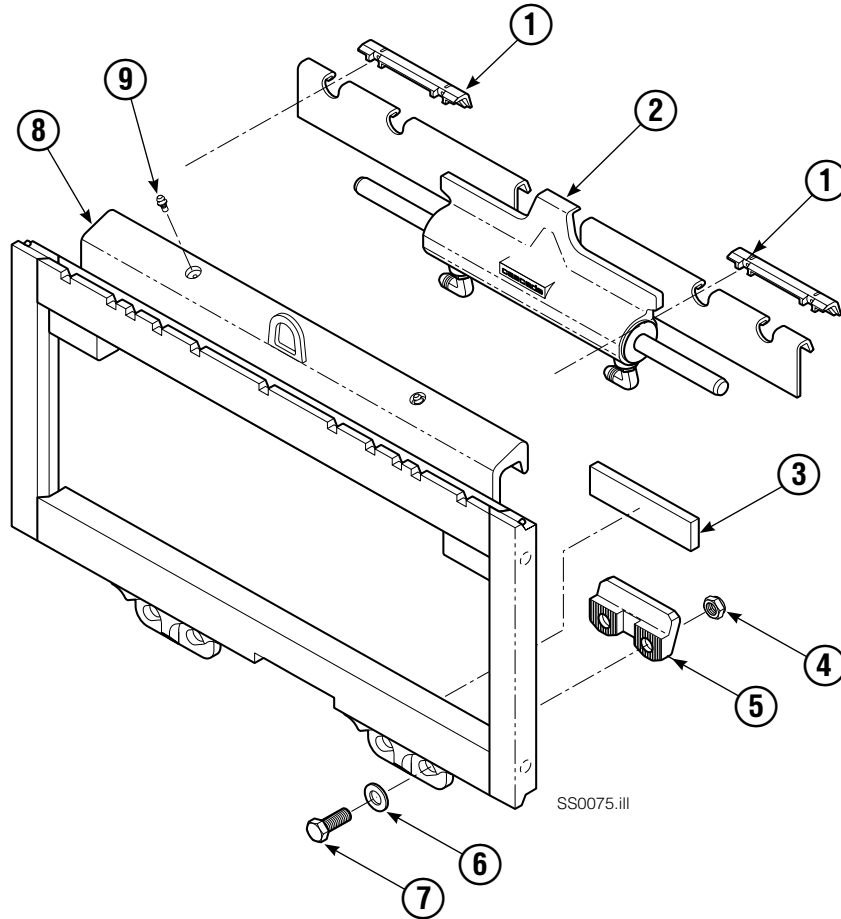

Lower Hook Group 204182
Common Parts 386436

55E			
REF	QTY	PART NO.	DESCRIPTION
1	▼	204137	Upper Bearing
2	1	■	Cylinder
3	▼	207209	Lower Bearing, 19 mm X
★4	4	553857	Nut, 5/8NC GR5
★5	2	204186	Lower Hook
★6	4	667225	Washer
★7	4	639121	Capscrew, 5/8NCx1.50 GR5
8	1	●	Frame
9	▼	7403	Zerk Fitting