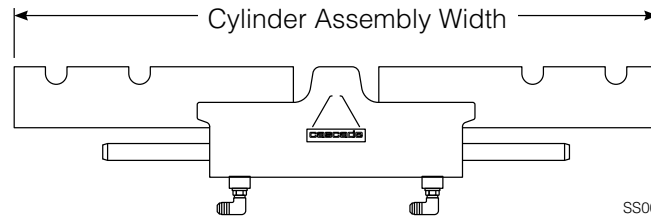

SS0065.eps

55E

REF	QTY	PART NO.	DESCRIPTION	REF	QTY	PART NO.	DESCRIPTION
		205842	Cylinder Assembly, 31.9 in. (810 mm)	● 8	2	563278	Bearing Ring
● 1	2	562131	Wiper Seal	● 9	1	564141	Piston Seal
2	2	562951	Snap Ring	10	2	562792	Retainer
3	2	562942	Retaining Ring	11	1	564226	Speed Control Washer
● 4	2	563388	Back-Up Ring	12	2	-	Spacer
● 5	2	562127	O-Ring	13	2	601676	Fitting, JIC 6-6
● 6	2	562132	Rod Seal	14	-	■	Cylinder Shell
7	1	562055	Rod			563487	Service Kit

- Included in Service Kit 563487.
- Not serviceable, order new cylinder assembly.