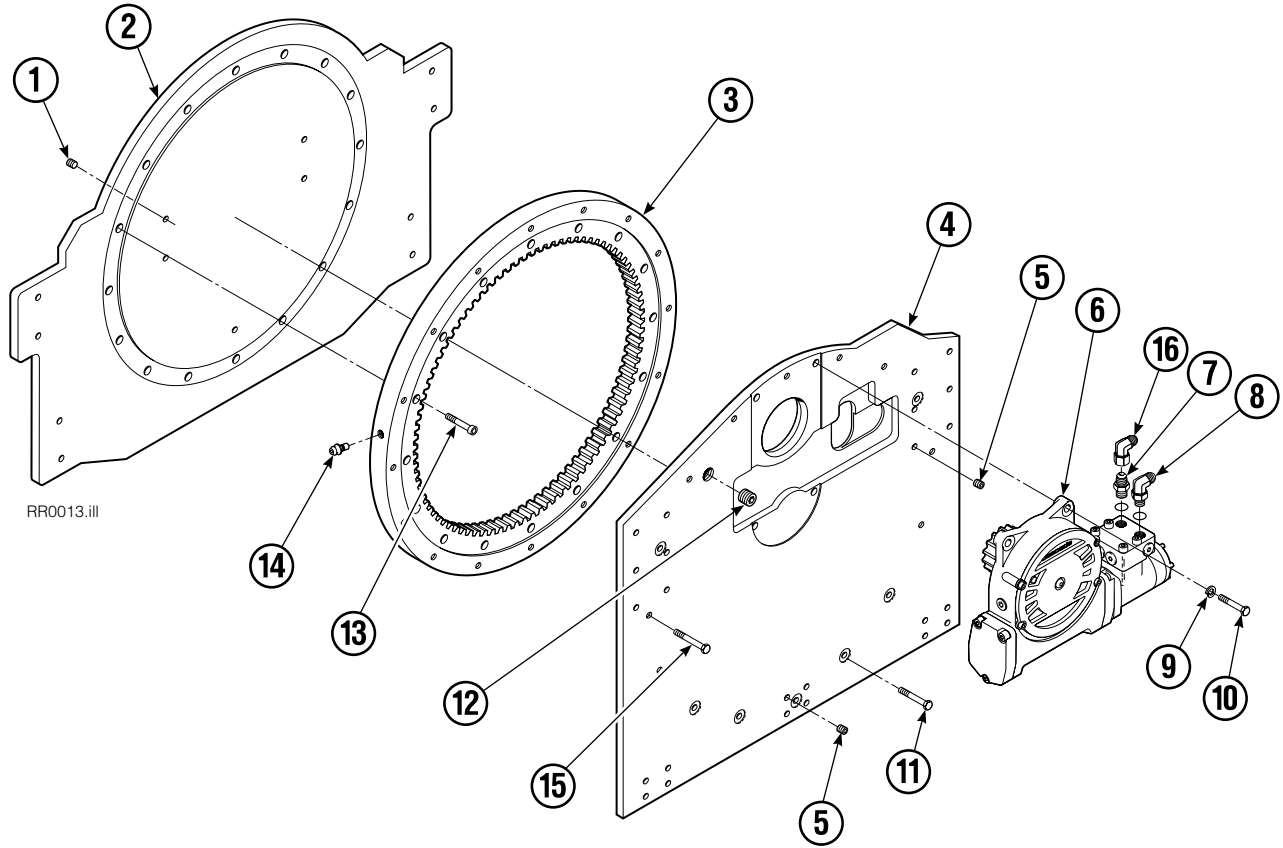

Internet: www.cascorp.com

Safety Decals

REF	QTY	PART NO.	DESCRIPTION
1	1	679150	No Step Decal

Publications

PART NO.	DESCRIPTION
672946	Service Manual
672714	Operators Guide
672327	Installation Instructions
679929	Tool Catalog
673964	Literature Index Order Form

Base Unit Group

RR0013.ill

65D			
REF	QTY	PART NO	DESCRIPTION
		682040	Base Unit Group
1	5	631428	Plug
2	1	677224	Faceplate
3	1	672828	Bearing Assembly
4	1	681820	Baseplate
5	2	631385	Plug
6	1	675628	Drive Group ●
7	1	601377	Fitting, 8-8
8	1	601250	Fitting, 8-8
9	4	6290	Lockwasher
10	4	661742	Capscrew, 1/2 NC x 1.25 GR5
11	7	643538	Capscrew, 1/2 NC x 1.50 GR8
12	1	6605	Plug
13	16	4505	Capscrew, 1/2 NC x 1.25 GR8
14	1	7401	Grease Fitting
15	9	643539	Capscrew, 1/2 NC x 1.75 GR8
16	1	605761	Fitting, 8-8
		672481	Bearing Service Kit