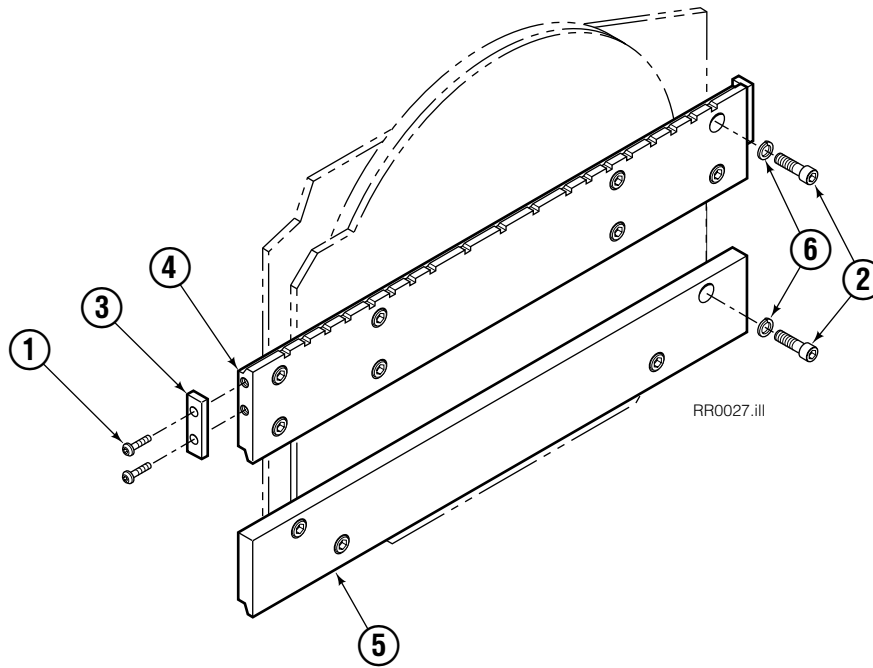

Fork Bar Group

65D			
REF	QTY	PART NO.	DESCRIPTION
		206777	Fork Bar Group
1	4	4880	Capscrew, 1/2 NC x 1.0 GR8
2	13	607103	Capscrew, 3/4 NC x 1.50 GR8
3	2	606988	Keeper
4	1	677211	Upper Bar
5	1	677212	Lower Bar
6	13	6448	Lockwasher, 3/4 ID