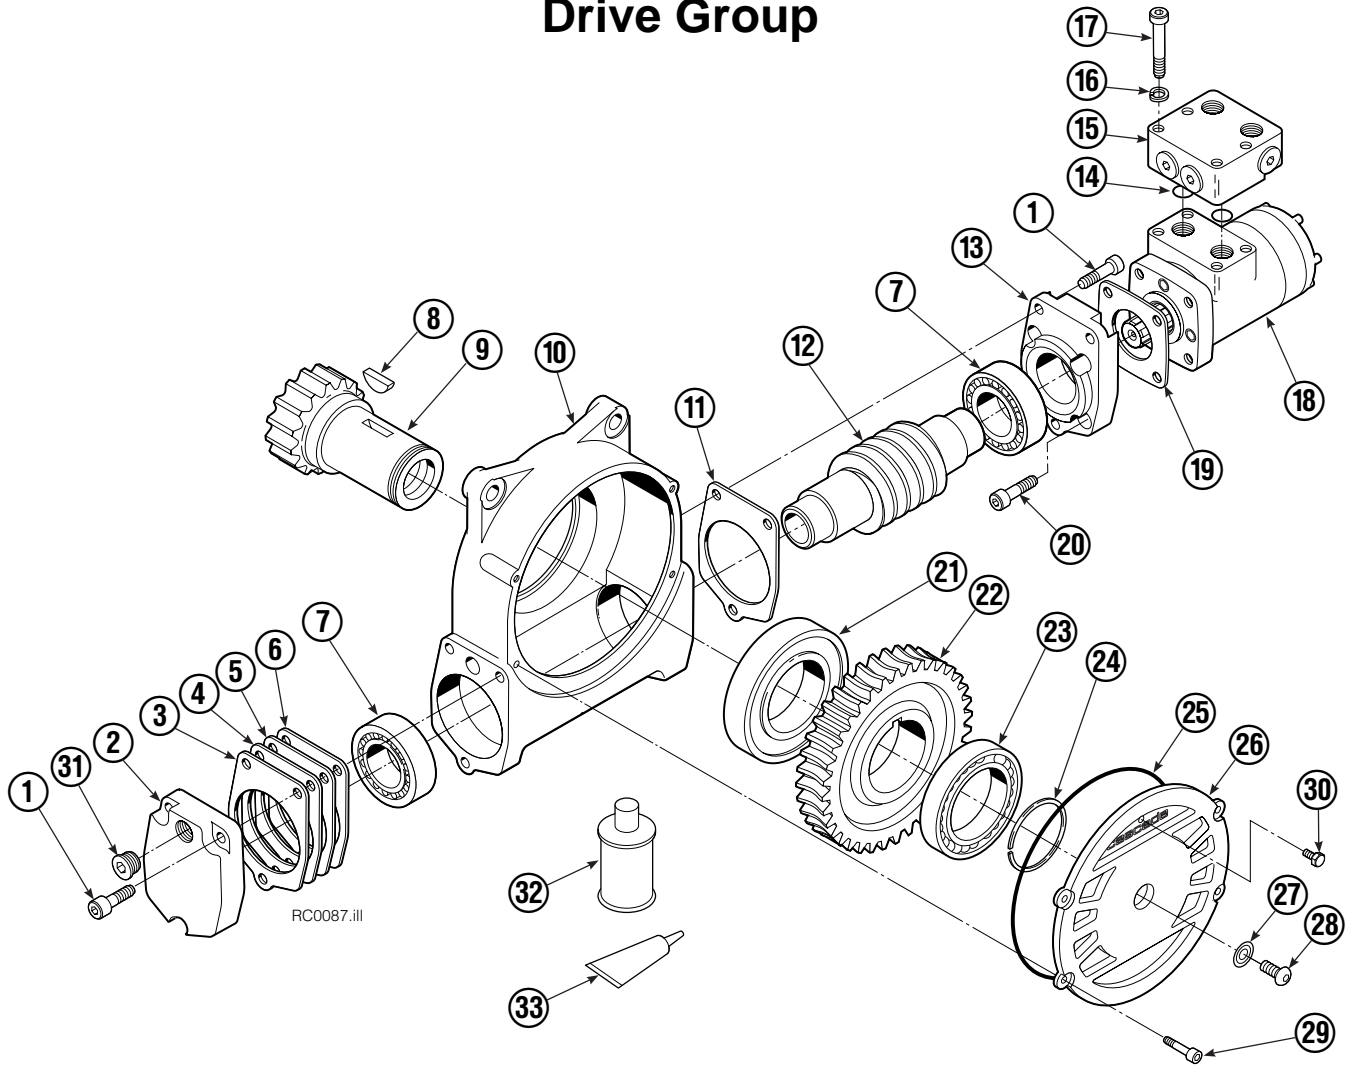

Drive Group

REF	QTY	PART NO.	DESCRIPTION	REF	QTY	PART NO.	DESCRIPTION
		675628	Drive Group with Motor	19	1	670575	Gasket
	■	675631	Drive Group without Motor	20	4	4468	Capscrew, 3/8 NC x .75 GR8
1	6	607061	Capscrew	21	1	670580	Bearing
2	1	676855	Cover	22	1	675609	Worm Gear
3	●	674513	Shim – .005 in. (blue)	23	1	670581	Bearing
4	●	670574	Shim – .010 in. (brown)	24	1	7214	Snap Ring
5	●	671757	Shim – .015 in. (pink)	25	1	643423	Gasket
6	●	671758	Shim – .020 in. (yellow)	26	1	670567	Cover
7	1	670579	Bearing	27	1	603680	Seal
8	1	670582	Key	28	1	783608	Capscrew, M12 x 16
9	1	670506	Pinion	29	4	671535	Capscrew
10	1	670565	Housing	30	1	644010	Relief Fitting
11	1	686465	Gasket	31	1	604510	Fitting, 6
12	1	675608	Worm	32	1	656300	Gear Box Lube – 48 oz.
13	1	670570	Adapter	33	1	668184	Sealant
14	2	2705	O-Ring			670578	Shim Service Kit (items 3-6, 11, 33)
15	1	670549	Check Valve			675637	Shim Service Kit (items 21, 33)
16	4	6444	Lockwasher, 5/16			675638	Shim Service Kit (items 3-7)
17	4	607059	Capscrew, 5/16 NC			206394	Motor Kit (items 11,14,18,19,20,33)
18	1	206392	Drive Motor ▲				

- Includes all items except 15, 17 and 18.
- Quantity as required.
- ▲ See Drive Motor page for parts breakdown.

Reference: Common Parts Group 675627, SK-5032.