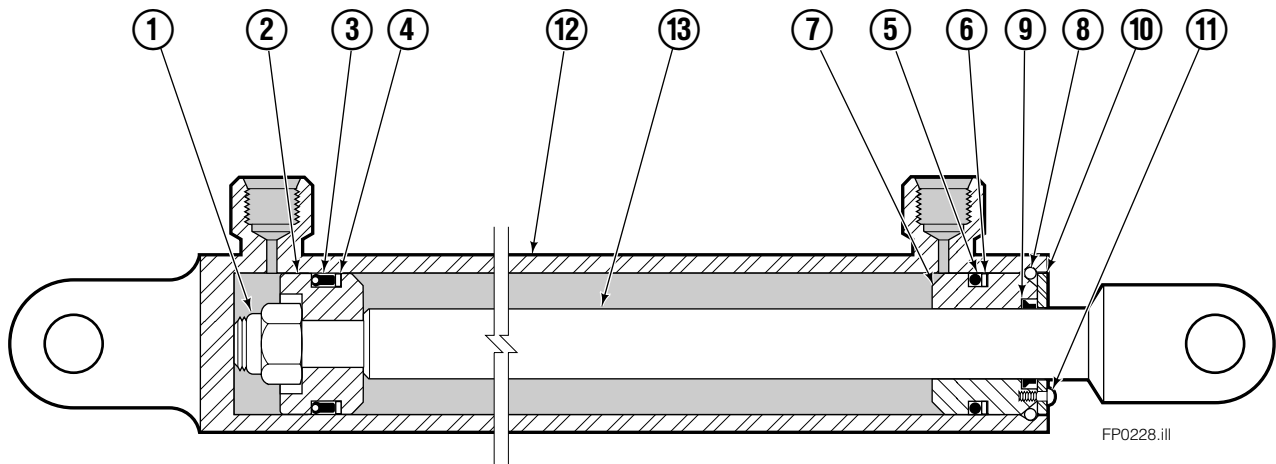

# Sideshift Assembly

100C			
REF	QTY	PART NO.	DESCRIPTION
		662108	Sideshift Assembly
1	1	662082	Faceplate
2	1	661885	Roller/Bearing Set
3	1	661886	Bearing Segment Kit
4	2	6526	Cotter Pin
5	2	661675	Clevis Pin
6	1	661847	Cylinder ■
7	2	601676	Fitting
8	1	661867	Anchor
9	1	661875	Hook
10	4	639121	Capscrew, .625 x 1.5
11	4	6292	Lockwasher

■ See Cylinder page for parts breakdown.  
Reference: 599038 S/S parts kit 100C.

# Sideshift Cylinder

FP0228.ill

100C			
REF	QTY	PART NO.	DESCRIPTION
		661847	Cylinder
1	1	5881	Nut
2	1	664841	Piston
3	1	641519	Seal ▲
4	1	638249	Back-Up Ring ▲
5	1	2787	O-Ring ▲
6	1	615130	Back-Up Ring ▲
7	1	661854	Retainer
8	1	661855	Ring
9	1	637149	Rod Seal ▲
9	1	636852	Rod Wiper ▲
10	1	661856	Washer
11	3	4864	Capscrew
11	3	6286	Lockwasher
12	1	661848	Shell
13	1	661849	Rod
		664839	Seal Kit