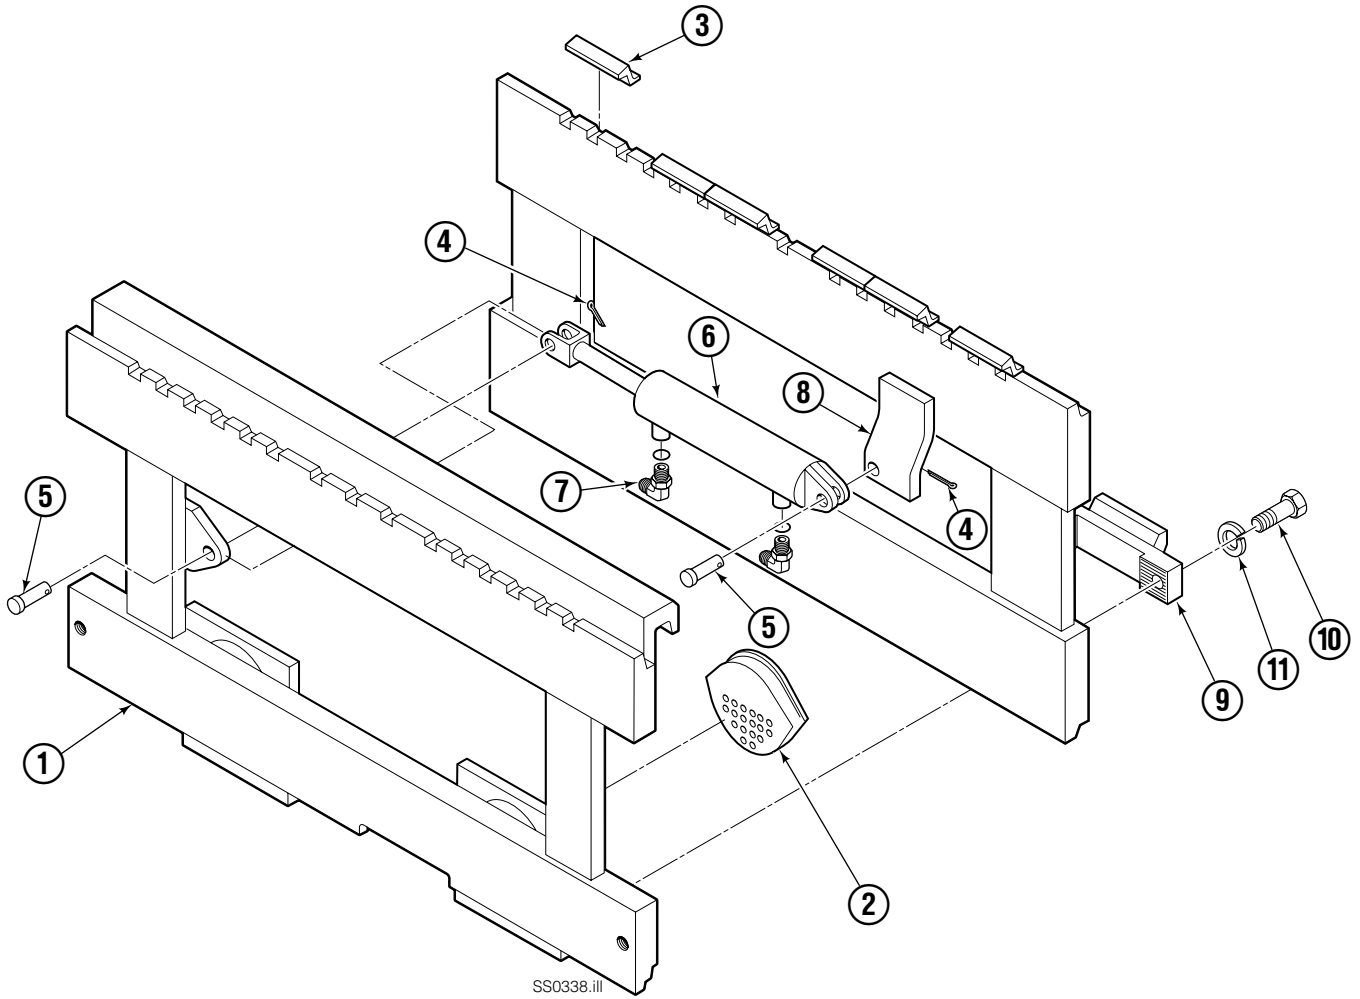

# Parts Manual

---

Model 100C Sideshifter

Serial Number 100C-SS-01B

---

**cascade**<sup>®</sup>  
**corporation**

**For Technical Assistance call:** 800-227-2233, Fax: 888-329-8207

**To Order Parts call:** 888-227-2233, Fax: 888-329-0234

# Sideshift Assembly

100C			
REF	QTY	PART NO.	DESCRIPTION
		662108	Sideshift Assembly
1	1	662082	Faceplate
2	1	661885	Roller/Bearing Set
3	1	661886	Bearing Segment Kit
4	2	6526	Cotter Pin
5	2	661675	Clevis Pin
6	1	661847	Cylinder ■
7	2	601676	Fitting
8	1	661867	Anchor
9	1	661875	Hook
10	4	639121	Capscrew, .625 x 1.5
11	4	6292	Lockwasher

■ See Cylinder page for parts breakdown.  
Reference: 599038 S/S parts kit 100C.

# Sideshift Cylinder

FP0228.ill

100C			
REF	QTY	PART NO.	DESCRIPTION
		661847	Cylinder
1	1	5881	Nut
2	1	664841	Piston
3	1	641519	Seal ▲
4	1	638249	Back-Up Ring ▲
5	1	2787	O-Ring ▲
6	1	615130	Back-Up Ring ▲
7	1	661854	Retainer
8	1	661855	Ring
9	1	637149	Rod Seal ▲
9	1	636852	Rod Wiper ▲
10	1	661856	Washer
11	3	4864	Capscrew
11	3	6286	Lockwasher
12	1	661848	Shell
13	1	661849	Rod
		664839	Seal Kit