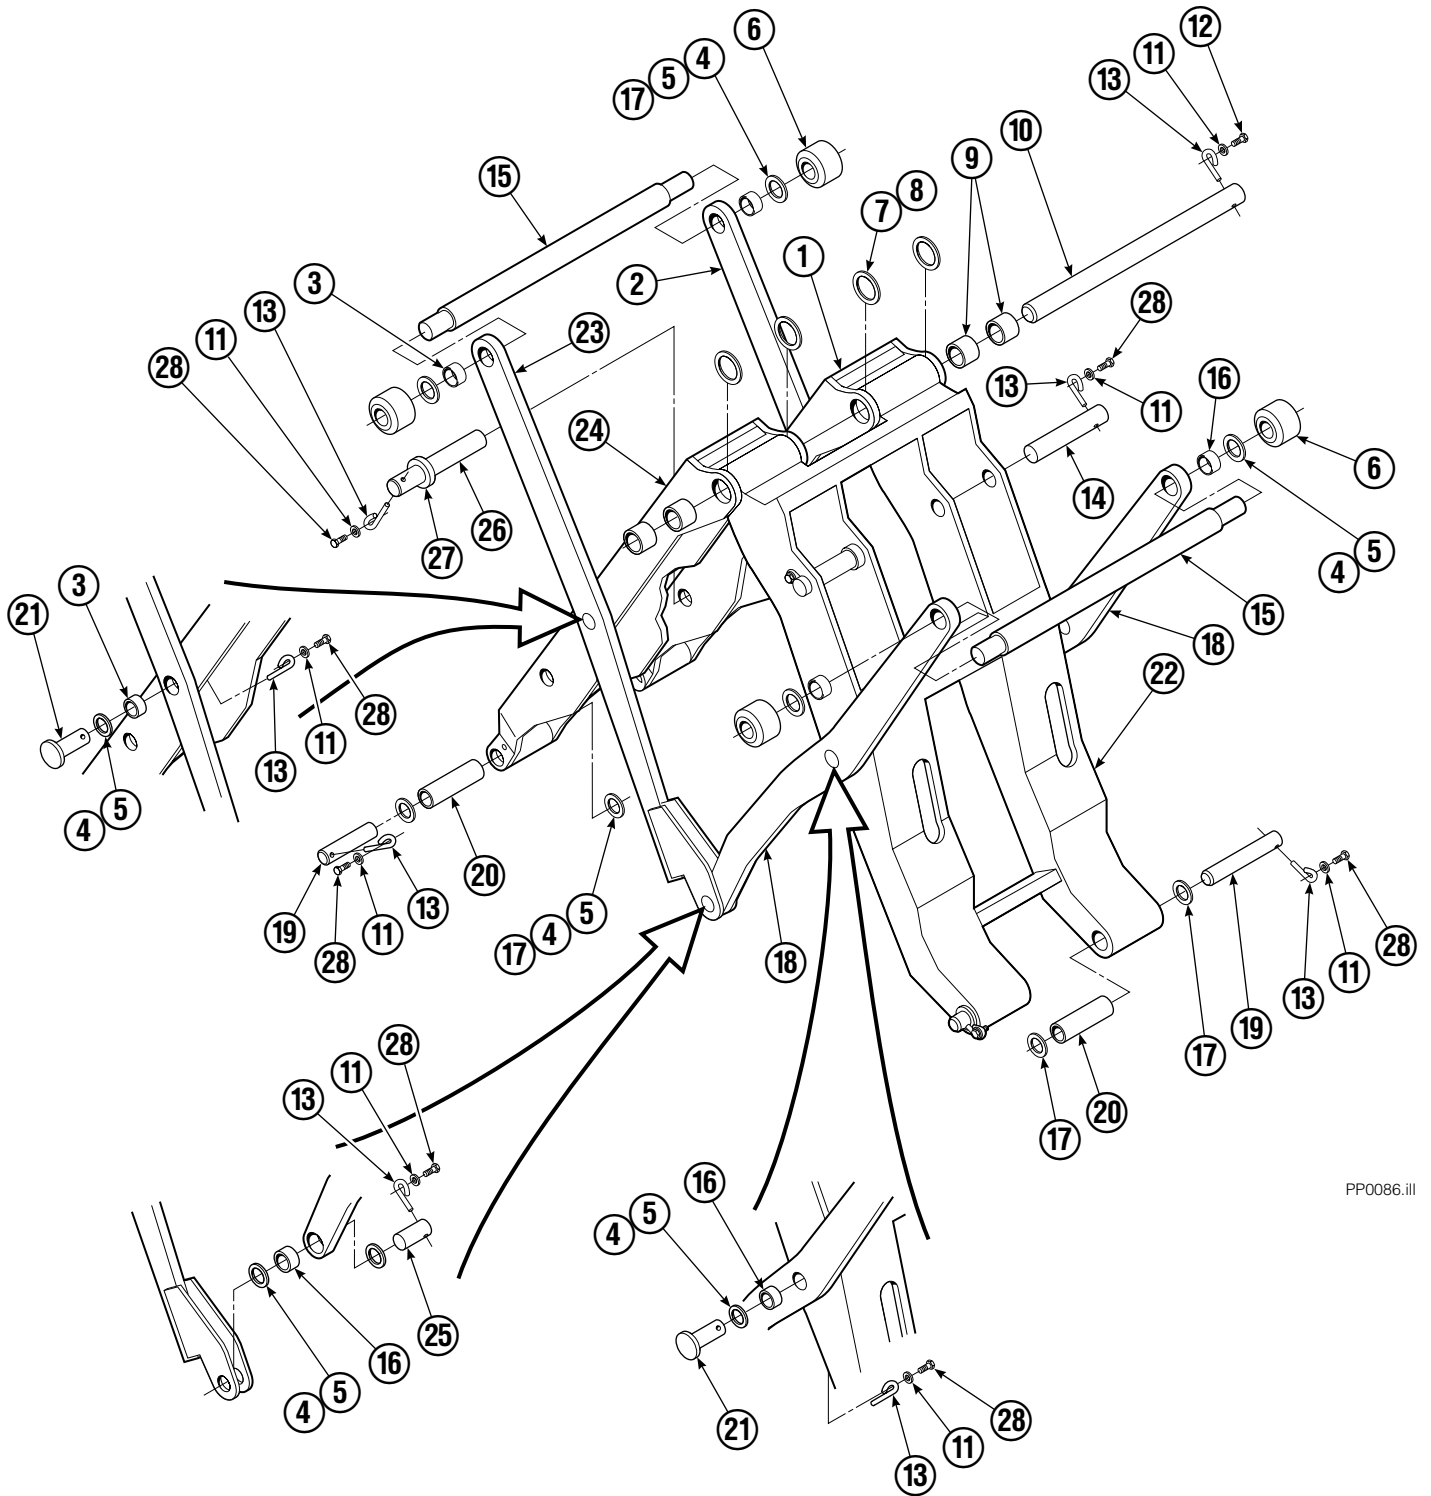

Mechanism Group

PP0086.ill

Mechanism Group

35E/45E			
REF	QTY	PART NO.	DESCRIPTION
		204644	Mechanism Group
1	1	204691	Arm-Inner Secondary R. H.
2	1	204692	Arm-Secondary Outer R. H.
3	4	683154	■ Bushing
4	●	683161	Shim (.030)
5	●	683162	Shim (.060)
6	4	205070	Roller
7	●	683163	Shim (.030)
8	●	683164	Shim (.060)
9	4	683155	■ Bushing
10	1	682821	Pin
11	15	6229	Washer
12	2	685661	Capscrew
13	15	682999	Eye-Pin
14	2	682822	Pin-Head
15	2	205065	Pin
16	6	683153	■ Bushing
17	●	204532	Shim (.12)
18	2	204694	Arm-Outer Primary
19	4	204533	Pin-Frame
20	4	204535	■ Bushing
21	4	204695	Pin
22	1	204604	Arm-Inner Primary
23	1	204693	Arm-Secondary Outer L. H.
24	1	204690	Arm-Inner Secondary L. H.
25	2	204696	Pin-Outer
26	2	682823	Pin-Rod
27	2	683165	Spacer
28	13	767961	Capscrew

- Quantity as required.
- Included in Bushing Service Kit 205075.