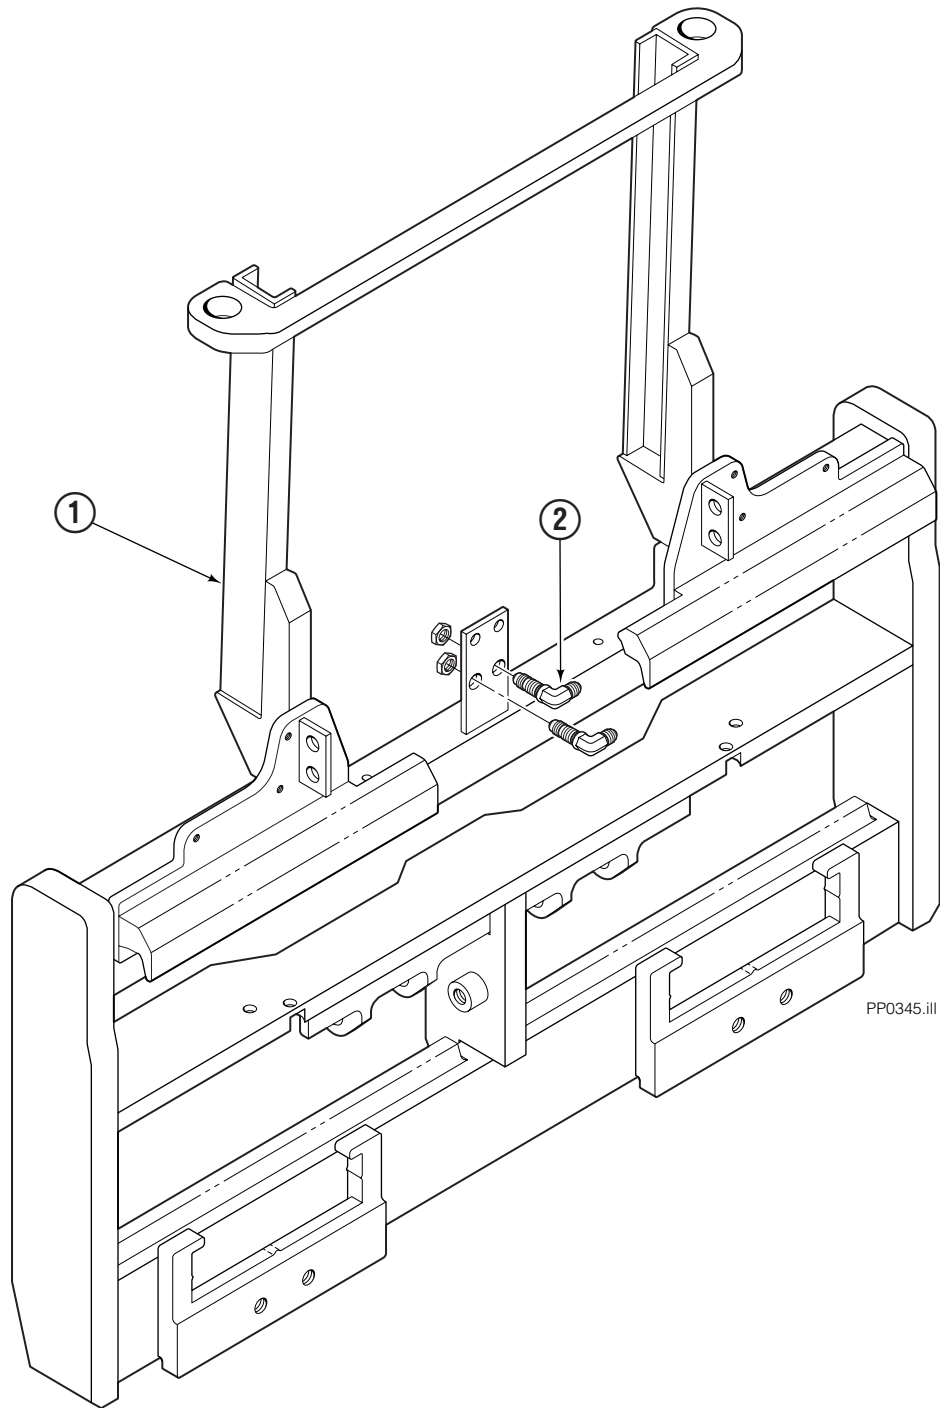

Frame Group

35E			
REF	QTY	PART NO.	DESCRIPTION
		3008459	Frame Group
1	1	3008480	Frame
2	2	2453	Fitting, 6-6