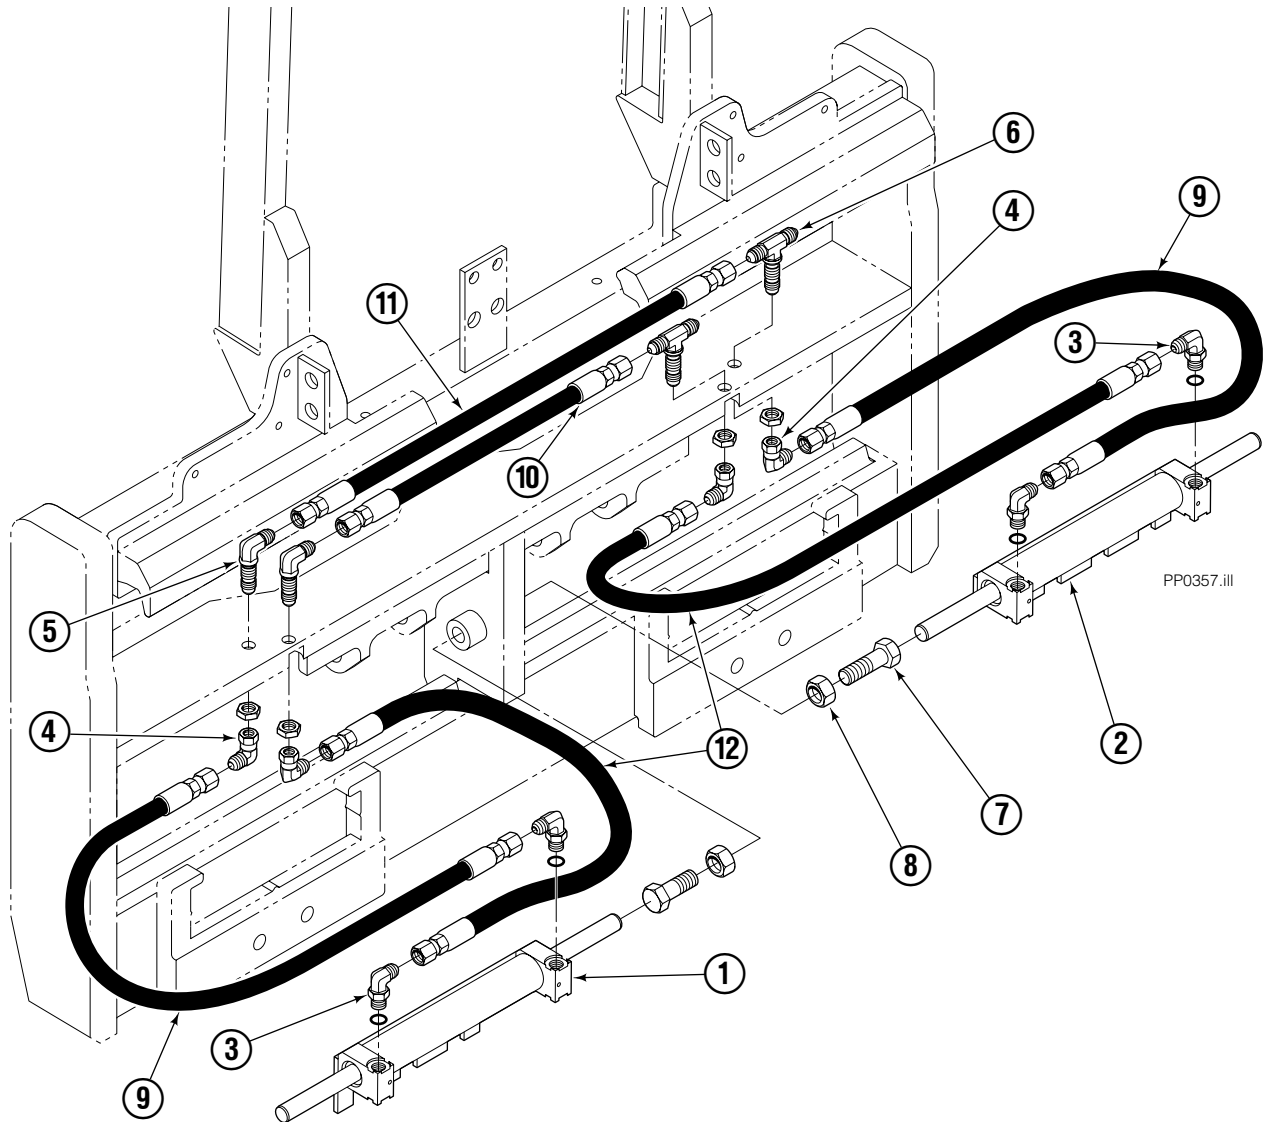

PP0060.iii

Platen Group

PP0346.iii

35E			
REF	QTY	PART NO.	DESCRIPTION
		3008460	Platen Group
1	1	3008498	Platen – R.H.
2	1	3008501	Platen – Center
3	1	3008495	Platen – L.H.
4	10	769583	Capscrew
5	10	681467	Lockwasher
6	◆	3008509	Shim – .030 in. (.762 mm)
7	◆	3008510	Shim – .021 in. (.533 mm)
8	2	3008508	Hook
9	2	3008504	Hook
10	◆	3008505	Shim – .030 in. (.762 mm)
11	◆	3008506	Shim – .021 in. (.533 mm)
12	1	3008465	Hydraulic Component Group ■

◆ Quantity as required.

■ See Hydraulic Components page for part breakdown.

Platen Hydraulic Group

35E			
REF	QTY	PART NO.	DESCRIPTION
		3008465	Hydraulic Component Group
1	1	3008466	Cylinder – L.H. ♦
2	1	3008467	Cylinder – R.H. ♦
3	4	617917	Fitting, 4-4
4	4	617641	Fitting, 4-4
5	2	2451	Fitting, 4-4
6	2	222939	Fitting, 4-4
7	2	763024	Capscrew
8	2	679828	Nut
9	2	3008477	Hose ■
10	1	3008478	Hose ■
11	1	3008479	Hose ■
12	2	6002109	Hose ■

- ♦ See Cylinder page for parts breakdown.
- Included in Hose Group 3009543.

Left-Hand Cylinder

35E			
REF	QTY	PART NO.	DESCRIPTION
		3008466	Cylinder - L.H.
1	1	3008471	Piston Rod ♦
2	2	3008470	Retainer ♦
3	1	3008469	Tube ♦
4	1	2712	O-Ring ♦
5	2	615116	Back-up Ring ♦
6	2	3008474	Nylon Ring ♦
7	2	641332	Seal
8	2	3008476	Washer
9	2	3017	Snap Ring
10	1	3008475	Plate ♦

♦ Parts cannot be serviced.
Order complete Cylinder if replacement needed.

Right-Hand Cylinder

35E			
REF	QTY	PART NO.	DESCRIPTION
		3008467	Cylinder - R.H.
1	1	3008471	Piston Rod ♦
2	2	3008470	Retainer ♦
3	1	3008469	Tube ♦
4	1	2712	O-Ring ♦
5	2	615116	Back-up Ring ♦
6	2	3008474	Nylon Ring ♦
7	2	641332	Seal
8	2	3008476	Washer
9	2	3017	Snap Ring
10	1	3008475	Plate ♦