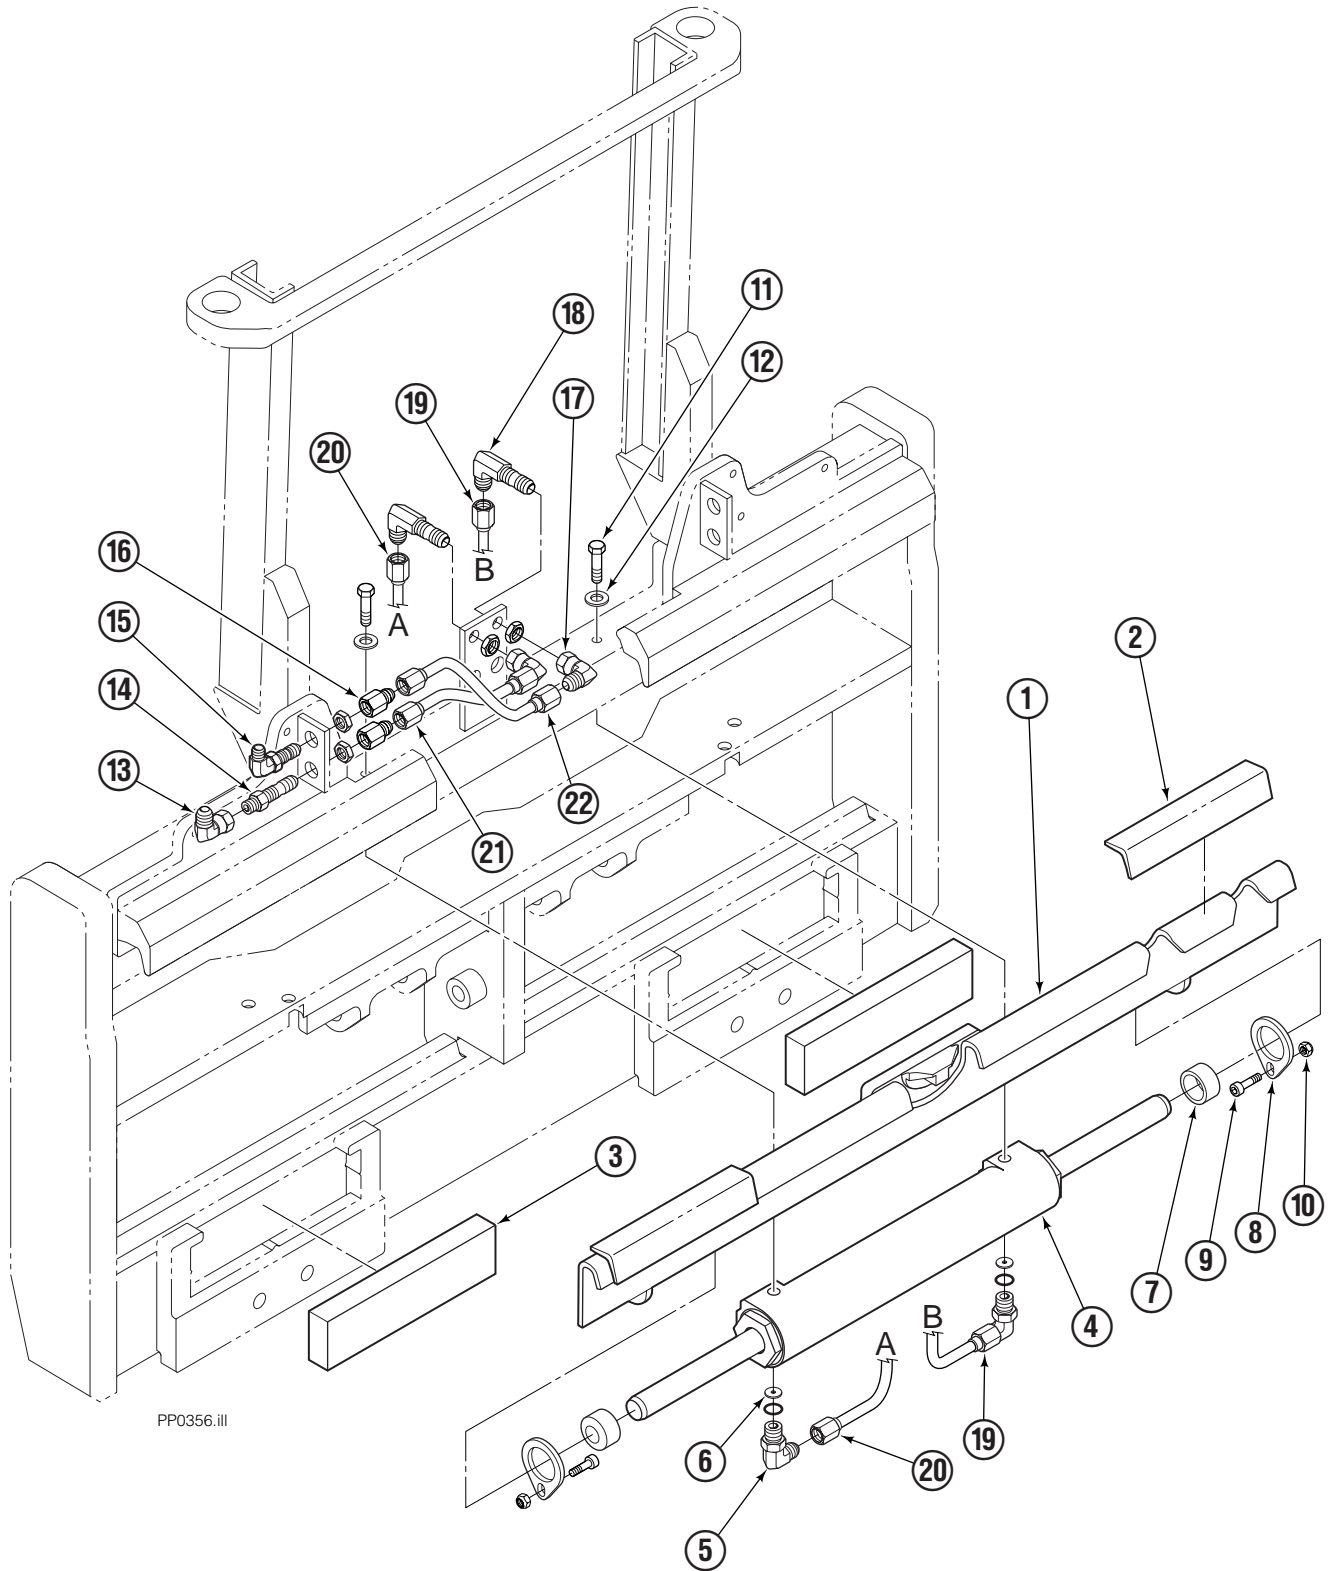

◆ Quantity as required.

■ See Hydraulic Components page for part breakdown.

Platen Hydraulic Group

35E			
REF	QTY	PART NO.	DESCRIPTION
		3008465	Hydraulic Component Group
1	1	3008466	Cylinder – L.H. ♦
2	1	3008467	Cylinder – R.H. ♦
3	4	617917	Fitting, 4-4
4	4	617641	Fitting, 4-4
5	2	2451	Fitting, 4-4
6	2	222939	Fitting, 4-4
7	2	763024	Capscrew
8	2	679828	Nut
9	2	3008477	Hose ■
10	1	3008478	Hose ■
11	1	3008479	Hose ■
12	2	6002109	Hose ■

- ♦ See Cylinder page for parts breakdown.
- Included in Hose Group 3009543.

Left-Hand Cylinder

35E			
REF	QTY	PART NO.	DESCRIPTION
		3008466	Cylinder - L.H.
1	1	3008471	Piston Rod ♦
2	2	3008470	Retainer ♦
3	1	3008469	Tube ♦
4	1	2712	O-Ring ♦
5	2	615116	Back-up Ring ♦
6	2	3008474	Nylon Ring ♦
7	2	641332	Seal
8	2	3008476	Washer
9	2	3017	Snap Ring
10	1	3008475	Plate ♦

♦ Parts cannot be serviced.
Order complete Cylinder if replacement needed.

Right-Hand Cylinder

35E			
REF	QTY	PART NO.	DESCRIPTION
		3008467	Cylinder - R.H.
1	1	3008471	Piston Rod ♦
2	2	3008470	Retainer ♦
3	1	3008469	Tube ♦
4	1	2712	O-Ring ♦
5	2	615116	Back-up Ring ♦
6	2	3008474	Nylon Ring ♦
7	2	641332	Seal
8	2	3008476	Washer
9	2	3017	Snap Ring
10	1	3008475	Plate ♦

PP0356.ill

S/S Mounting Group ITA II

35E			
REF	QTY	PART NO.	DESCRIPTION
		3008458	Mounting Group
1	1	3008621	Anchor Bracket
2	2	671165	Upper Bearing
3	2	682814	Lower Bearing
4	1	3008624	Sideshift Cylinder ■
5	2	666984	Fitting, 4-6
6	2	675550	Restrictor
7	2	208378	Rod End Cap
8	2	208355	Retainer
9	2	761170	Capscrew
10	2	685906	Nut
11	2	768529	Capscrew
12	2	787398	Washer
13	1	2680	Fitting, 6-6
14	1	2375	Fitting, 6-6
15	1	2453	Fitting, 6-6
16	2	2669	Fitting, 6-4
17	2	617641	Fitting, 4-4
18	2	2451	Fitting, 4-4
19	1	3008659	Tube
20	1	3008660	Tube
21	1	3008662	Tube
22	1	3008661	Tube