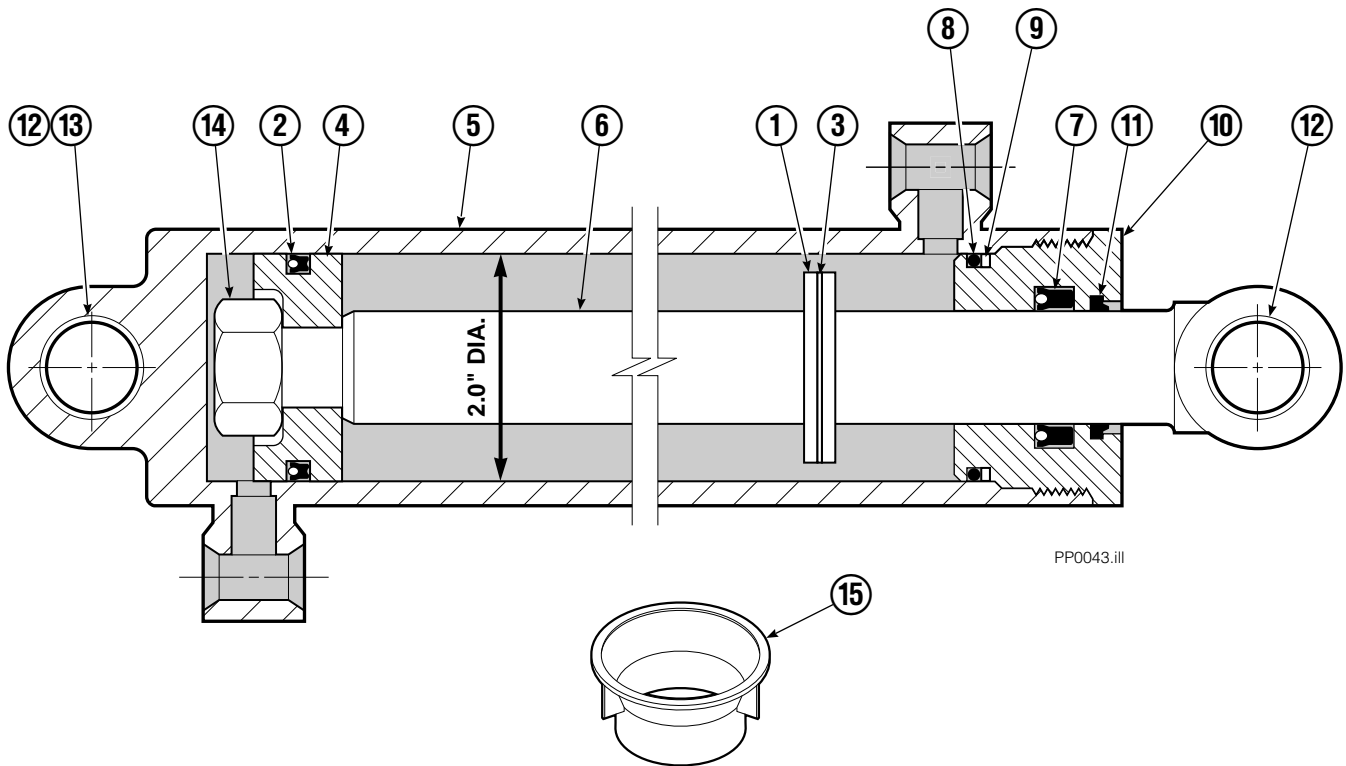

Cylinder

REF	QTY	PART NO.	DESCRIPTION
		582635	Cylinder Assembly
1	1	—	Spacer
2	1	562552	Seal ■
3	1	7348	Snap Ring
4	1	562334	Piston
5	1	562716	Shell
6	1	558626	Rod
7	1	559705	Seal ■
8	1	2785	O-Ring ■
9	1	615128	Back-Up Ring ■
10	1	559696	Retainer
11	1	636853	Wiper ■
12	4	559697	Bearing
13	1	559698	Spacer
14	1	678019	Nut
15	1	671047	Seal Loader Kit ■

■ Included in Service Kit 562338.

Reference: S-3424.