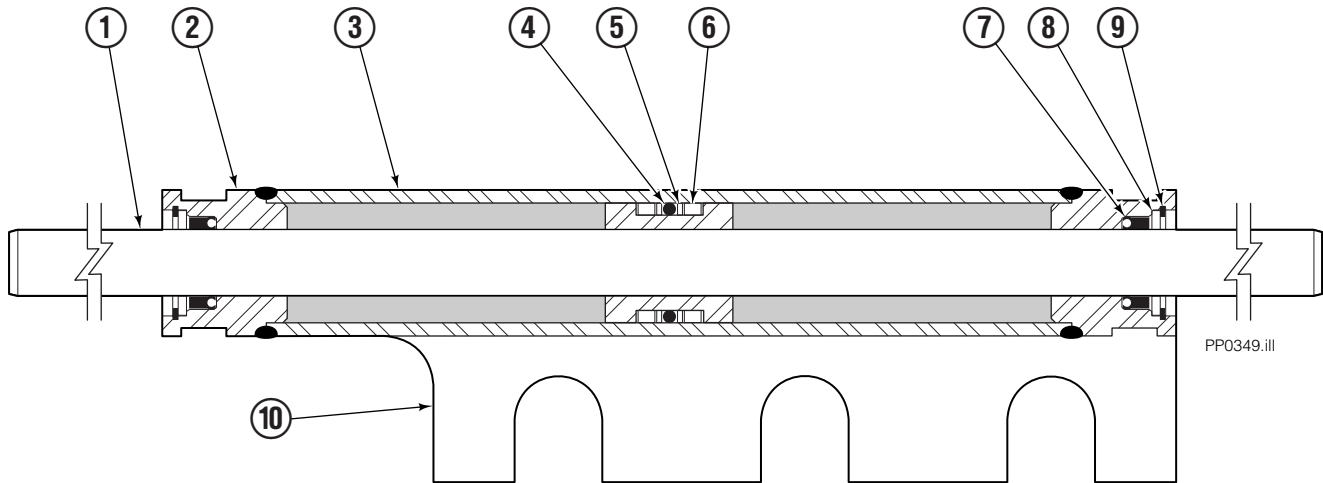

Right-Hand Cylinder

35E			
REF	QTY	PART NO.	DESCRIPTION
		3008467	Cylinder - R.H.
1	1	3008471	Piston Rod ♦
2	2	3008470	Retainer ♦
3	1	3008469	Tube ♦
4	1	2712	O-Ring ♦
5	2	615116	Back-up Ring ♦
6	2	3008474	Nylon Ring ♦
7	2	641332	Seal
8	2	3008476	Washer
9	2	3017	Snap Ring
10	1	3008475	Plate ♦

♦ Parts cannot be serviced.
Order complete Cylinder if replacement needed.