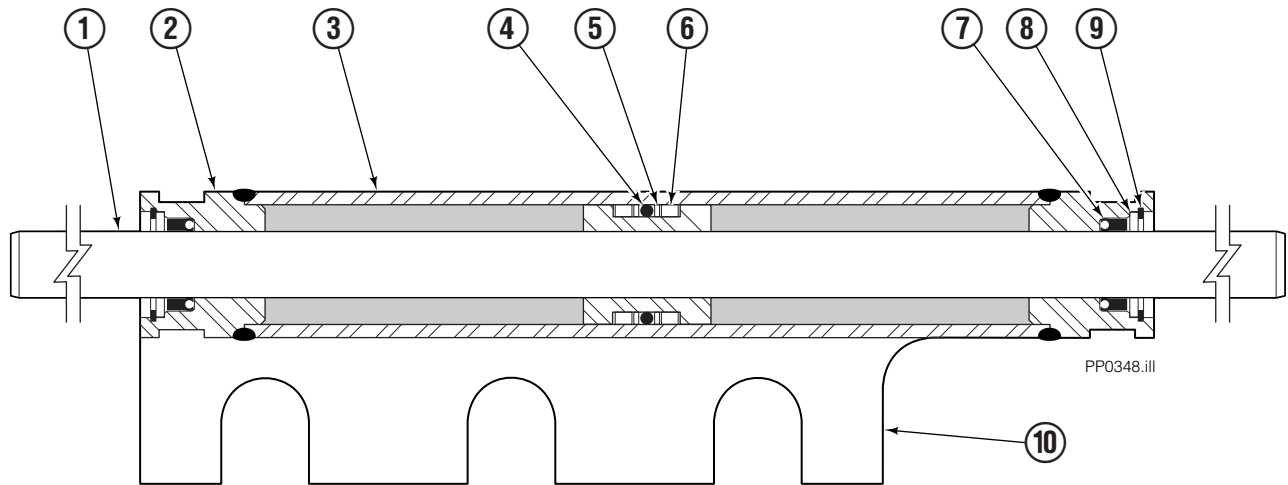

◆ Quantity as required.

■ See Hydraulic Components page for part breakdown.

Platen Hydraulic Group

35E			
REF	QTY	PART NO.	DESCRIPTION
		3008465	Hydraulic Component Group
1	1	3008466	Cylinder – L.H. ♦
2	1	3008467	Cylinder – R.H. ♦
3	4	617917	Fitting, 4-4
4	4	617641	Fitting, 4-4
5	2	2451	Fitting, 4-4
6	2	222939	Fitting, 4-4
7	2	763024	Capscrew
8	2	679828	Nut
9	2	3008477	Hose ■
10	1	3008478	Hose ■
11	1	3008479	Hose ■
12	2	6002109	Hose ■

- ♦ See Cylinder page for parts breakdown.
- Included in Hose Group 3009543.

Left-Hand Cylinder

35E			
REF	QTY	PART NO.	DESCRIPTION
		3008466	Cylinder - L.H.
1	1	3008471	Piston Rod ♦
2	2	3008470	Retainer ♦
3	1	3008469	Tube ♦
4	1	2712	O-Ring ♦
5	2	615116	Back-up Ring ♦
6	2	3008474	Nylon Ring ♦
7	2	641332	Seal
8	2	3008476	Washer
9	2	3017	Snap Ring
10	1	3008475	Plate ♦