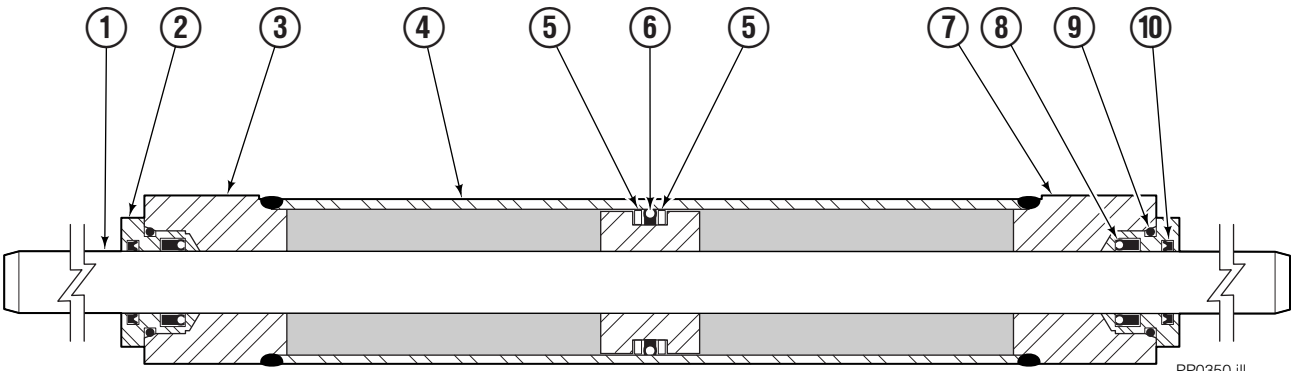

Sideshift Cylinder

PP0350.III

35E			
REF	QTY	PART NO.	DESCRIPTION
		3008624	Sideshift Cylinder
1	1	10042-615	Piston Rod ◆
2	2	218324	Threaded Retainer
3	1	218323	Retainer ◆
4	1	10041-245	Tube ◆
5	2	218326	Back-up Ring ◆
6	1	218325	Piston Seal ◆
7	1	218322	Retainer ◆
8	2	562132	Rod Seal
9	2	415866	O-Ring
10	2	562131	Wiper

◆ Parts cannot be serviced.
Order complete Cylinder if replacement needed.