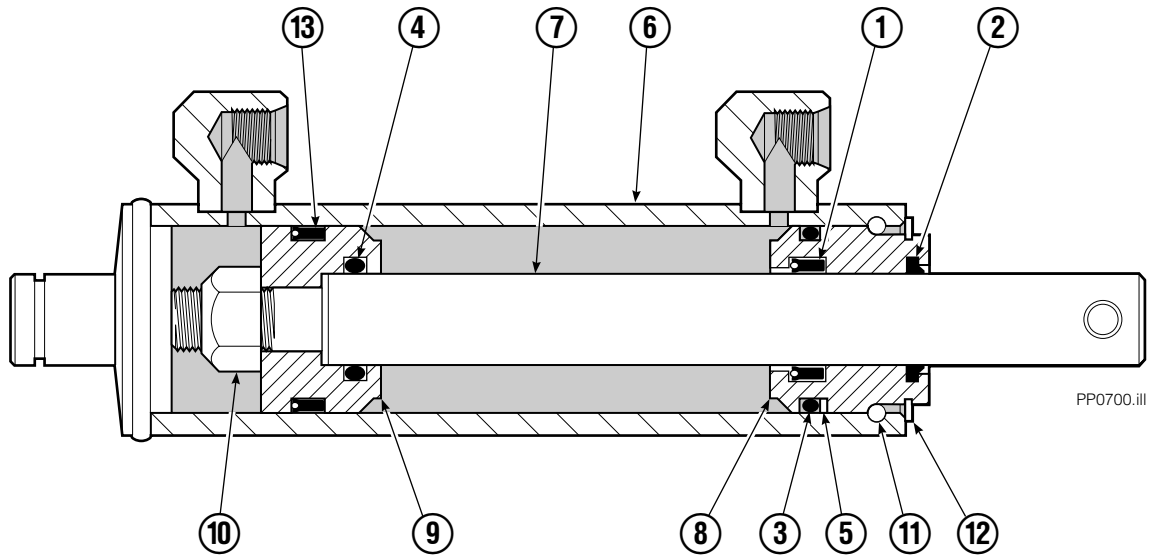

Faceplate Group

35E

REF	QTY	PART NO.	DESCRIPTION	REF	QTY	PART NO.	DESCRIPTION
		6002169	Faceplate Group 40" x 40" ■	12	2	605743	Fitting, 6-6
		6014095	Gripper Jaw Assembly ●	13	2	686573	Bearing
1	1	6002170	Faceplate 40" x 40" ■	14	2	6002138	Hose
2	1	6002134	Valve	15	2	6002139	Hose
3	1	206396	Gripper Jaw	16	4	617918	Fitting, 4-4
4	2	6020451	Sleeve	17	2	6003718	Retaining Ring
5	1	6020456	Gripper Cylinder, LH ▼	18	4	684956	Wire Tie
6	4	617915	Fitting, 4-4	19	2	787373	Capscrew, M8x20
7	2	6001555	Washer	20	2	768714	Capscrew, M16
8	1	6002135	Gripper Bar	21	4	225346	Capscrew, M16
9	1	672712	Gripper Pad	22	1	6020455	Gripper Cylinder, RH ▼
10	5	680253	Lockwasher, M8	23	2	664762	Clevis Pin
11	5	787375	Capscrew, M8x20	24	2	6507	Cotter Pin

■ Width x height.

● Includes items 2 through 19, 22.

▼ See Gripper Cylinder page for parts breakdown.

Gripper Cylinder Left Hand

REF	QTY	PART NO.	DESCRIPTION
		6020456	Gripper Cylinder - LH
1	1	646540	▼ Seal
2	1	636850	▼ Wiper
3	1	2718	▼ O-Ring
4	1	2710	▼ O-Ring
5	1	615122	▼ Back-Up Ring
6	1	6002131	Shell
7	1	6020445	Rod
8	1	685664	Retainer
9	1	685665	Piston
10	1	563462	Nut
11	1	563916	Ring
12	1	3137	Ring
13	1	663728	▼ Piston Seal