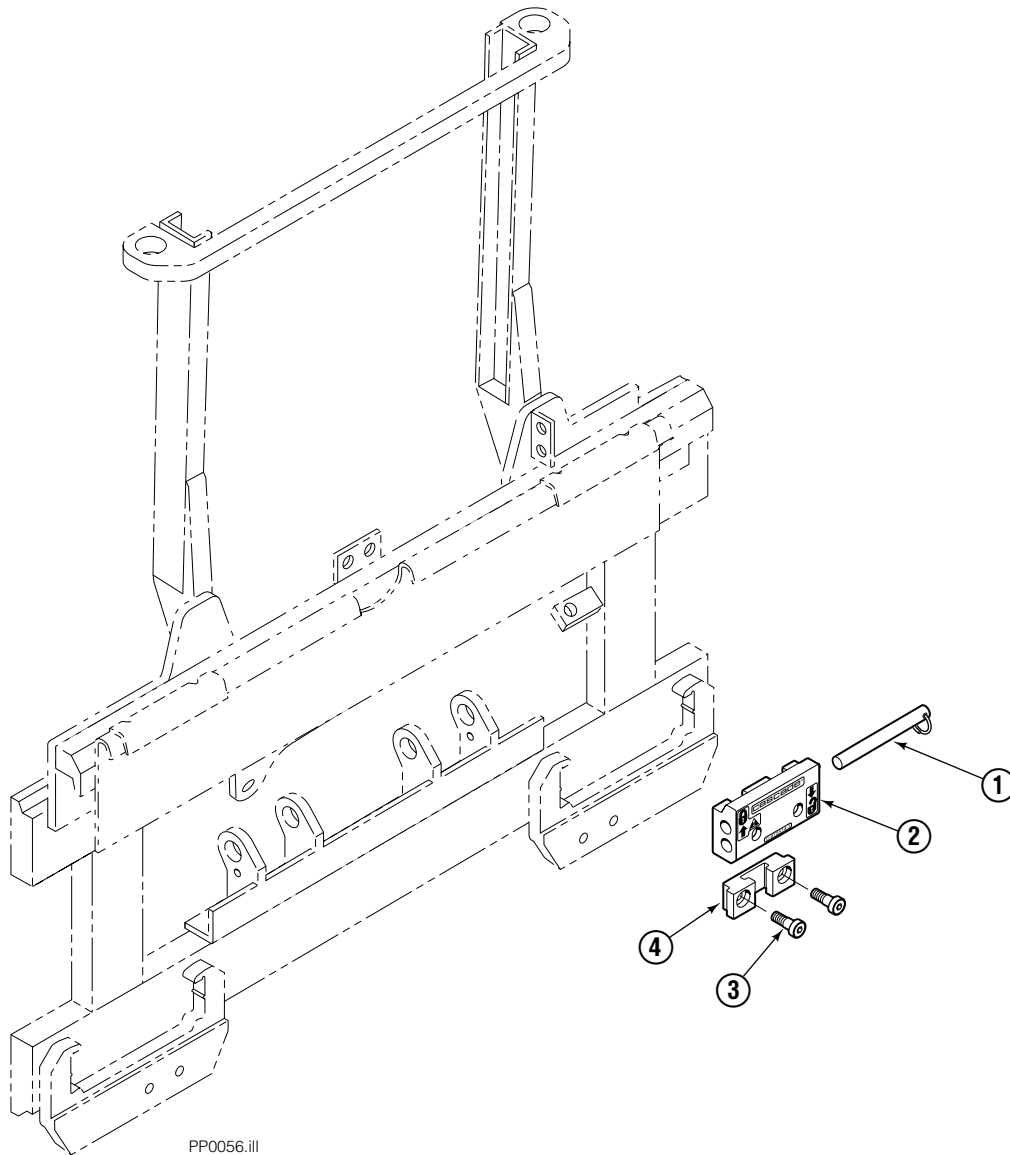

Quick-Change Lower Hook Group ITA II

REF	QTY	PART NO.	DESCRIPTION
		683179	Lower Hook Group ITA II
1	2	678832	Pin
2	2	675514	Hook
3	4	683182	Capscrew
4	2	675515	Guide