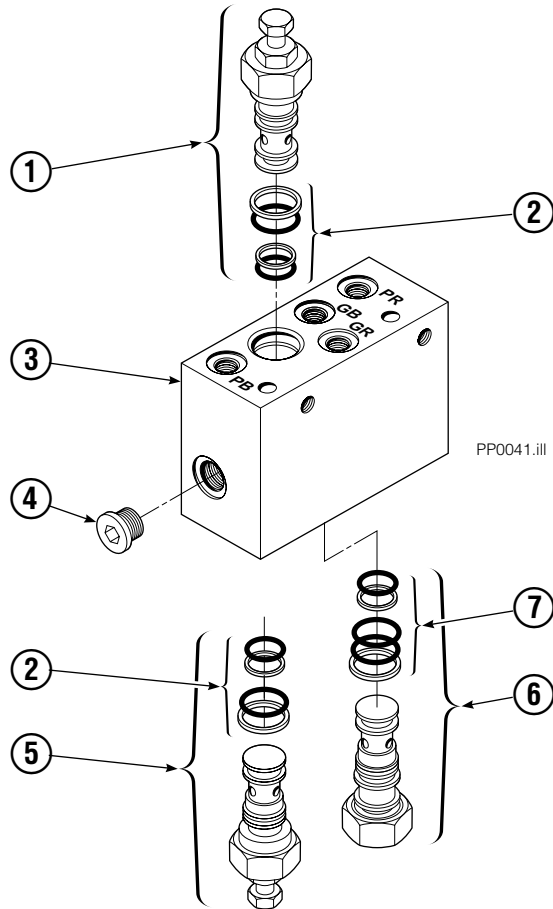

■ Included in Service Kit 562338.

Reference: S-3424.

Hydraulic Group

PP0036.ill

35E/45E

REF	QTY	PART NO.	DESCRIPTION
		685828	Hydraulic Group ITA II
1	1	685831	Hose
2	2	683173	Hose
3	1	2375	Fitting, 6-6
4	8	604511	Fitting, 6-6
5	1	682812	■ Valve
6	2	765329	Capscrew, M8x1.25x20-8.8
7	2	685978	Hose ITA II
8	2	684956	Cable tie
9	4	605235	Fitting 5-6
10	1	200647	Tube
11	2	604510	Plug, 6
12	1	200649	Tube
13	1	200648	Tube

■ See Valve page for parts breakdown.

Valve

Load Push/Pull

REF	QTY	PART NO.	DESCRIPTION
		682812	Valve Assembly
1	1	677125	Sequence Valve (Retract)
2	2	669597	Service Kit
3	1	682813	Body
4	5	663694	Fitting, 3
5	1	677124	Sequence Valve (Extend)
6	1	659058	Gripper Check Valve
7	1	667516	Service Kit

Faceplate Group

35E

REF	QTY	PART NO.	DESCRIPTION	REF	QTY	PART NO.	DESCRIPTION
		6002169	Faceplate Group 40" x 40" ■	12	2	605743	Fitting, 6-6
		6014095	Gripper Jaw Assembly ●	13	2	686573	Bearing
1	1	6002170	Faceplate 40" x 40" ■	14	2	6002138	Hose
2	1	6002134	Valve	15	2	6002139	Hose
3	1	206396	Gripper Jaw	16	4	617918	Fitting, 4-4
4	2	6020451	Sleeve	17	2	6003718	Retaining Ring
5	1	6020456	Gripper Cylinder, LH ▼	18	4	684956	Wire Tie
6	4	617915	Fitting, 4-4	19	2	787373	Capscrew, M8x20
7	2	6001555	Washer	20	2	768714	Capscrew, M16
8	1	6002135	Gripper Bar	21	4	225346	Capscrew, M16
9	1	672712	Gripper Pad	22	1	6020455	Gripper Cylinder, RH ▼
10	5	680253	Lockwasher, M8	23	2	664762	Clevis Pin
11	5	787375	Capscrew, M8x20	24	2	6507	Cotter Pin

■ Width x height.

● Includes items 2 through 19, 22.

▼ See Gripper Cylinder page for parts breakdown.

Gripper Cylinder Left Hand

REF	QTY	PART NO.	DESCRIPTION
		6020456	Gripper Cylinder - LH
1	1	646540	▼ Seal
2	1	636850	▼ Wiper
3	1	2718	▼ O-Ring
4	1	2710	▼ O-Ring
5	1	615122	▼ Back-Up Ring
6	1	6002131	Shell
7	1	6020445	Rod
8	1	685664	Retainer
9	1	685665	Piston
10	1	563462	Nut
11	1	563916	Ring
12	1	3137	Ring
13	1	663728	▼ Piston Seal