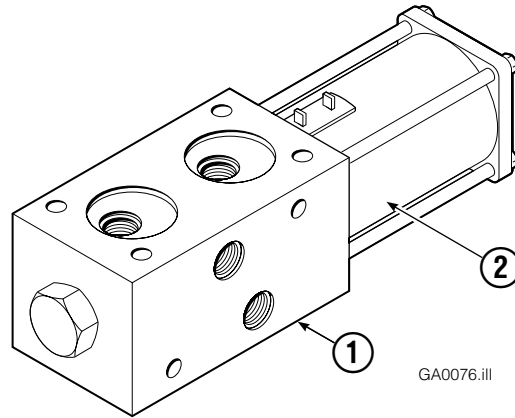

Solenoid Valves

Racine

REF	QTY	PART NO.	DESCRIPTION
1	1	614092	Solenoid Valve – 36V
2	1	665046	Coil – 36V
		685012	Service Kit