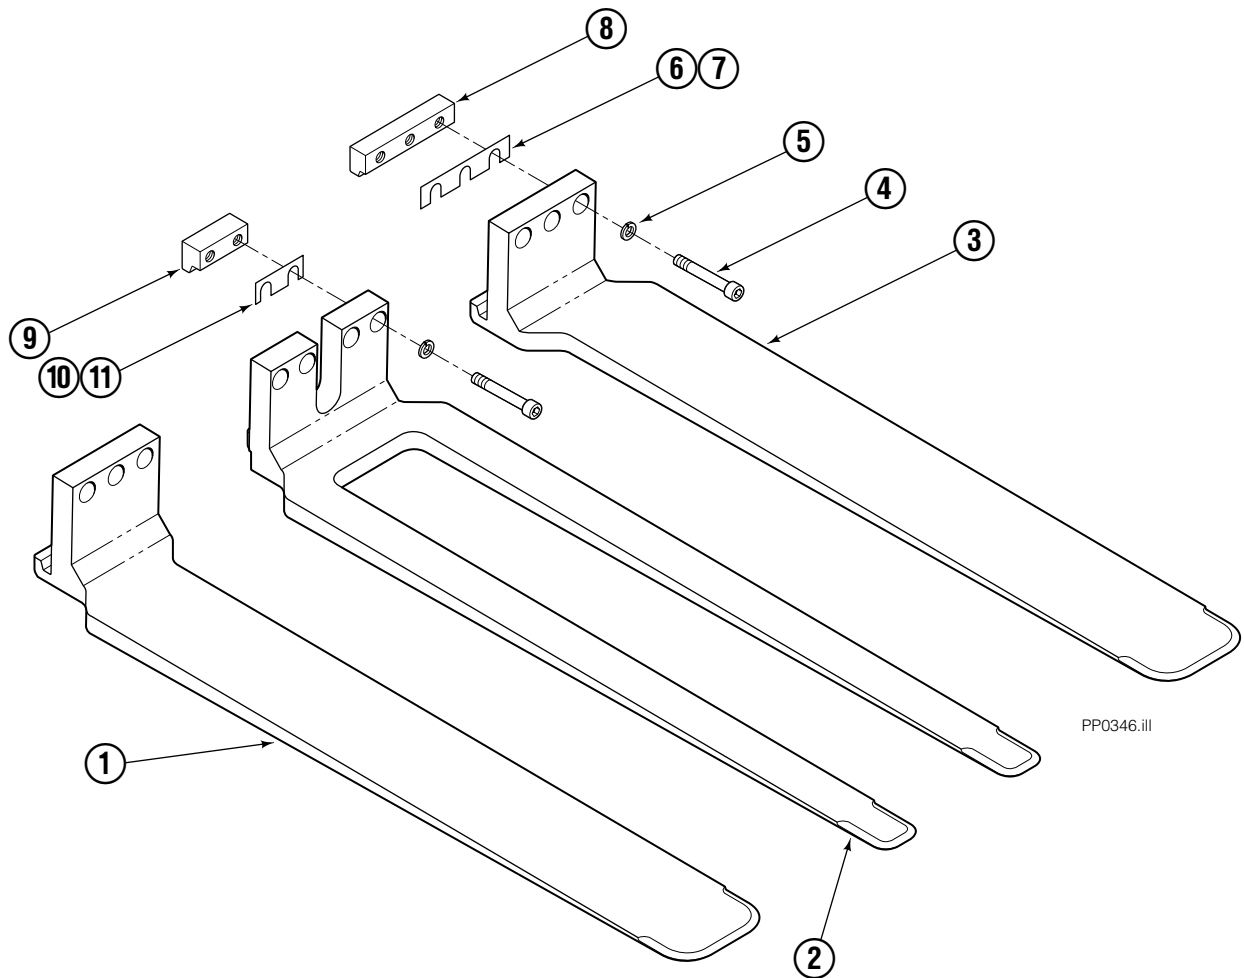

Decals

Optional Faceplate Extension

Part No. 679150
(1 Place & 1 optional)

Part No. 665595
(2 Place & 2 optional)

Part No. 656038
(6 Places)

Part No. 679059
(1 Place if equipped with Quick Change Hooks)

Nameplate

PP0060.iii

Platen Group

PP0346.iii

35E			
REF	QTY	PART NO.	DESCRIPTION
		3008460	Platen Group
1	1	3008498	Platen – R.H.
2	1	3008501	Platen – Center
3	1	3008495	Platen – L.H.
4	10	769583	Capscrew
5	10	681467	Lockwasher
6	◆	3008509	Shim – .030 in. (.762 mm)
7	◆	3008510	Shim – .021 in. (.533 mm)
8	2	3008508	Hook
9	2	3008504	Hook
10	◆	3008505	Shim – .030 in. (.762 mm)
11	◆	3008506	Shim – .021 in. (.533 mm)
12	1	3008465	Hydraulic Component Group ■

◆ Quantity as required.

■ See Hydraulic Components page for part breakdown.

Platen Hydraulic Group

35E			
REF	QTY	PART NO.	DESCRIPTION
		3008465	Hydraulic Component Group
1	1	3008466	Cylinder – L.H. ♦
2	1	3008467	Cylinder – R.H. ♦
3	4	617917	Fitting, 4-4
4	4	617641	Fitting, 4-4
5	2	2451	Fitting, 4-4
6	2	222939	Fitting, 4-4
7	2	763024	Capscrew
8	2	679828	Nut
9	2	3008477	Hose ■
10	1	3008478	Hose ■
11	1	3008479	Hose ■
12	2	6002109	Hose ■

- ♦ See Cylinder page for parts breakdown.
- Included in Hose Group 3009543.

Left-Hand Cylinder

35E			
REF	QTY	PART NO.	DESCRIPTION
		3008466	Cylinder - L.H.
1	1	3008471	Piston Rod ♦
2	2	3008470	Retainer ♦
3	1	3008469	Tube ♦
4	1	2712	O-Ring ♦
5	2	615116	Back-up Ring ♦
6	2	3008474	Nylon Ring ♦
7	2	641332	Seal
8	2	3008476	Washer
9	2	3017	Snap Ring
10	1	3008475	Plate ♦