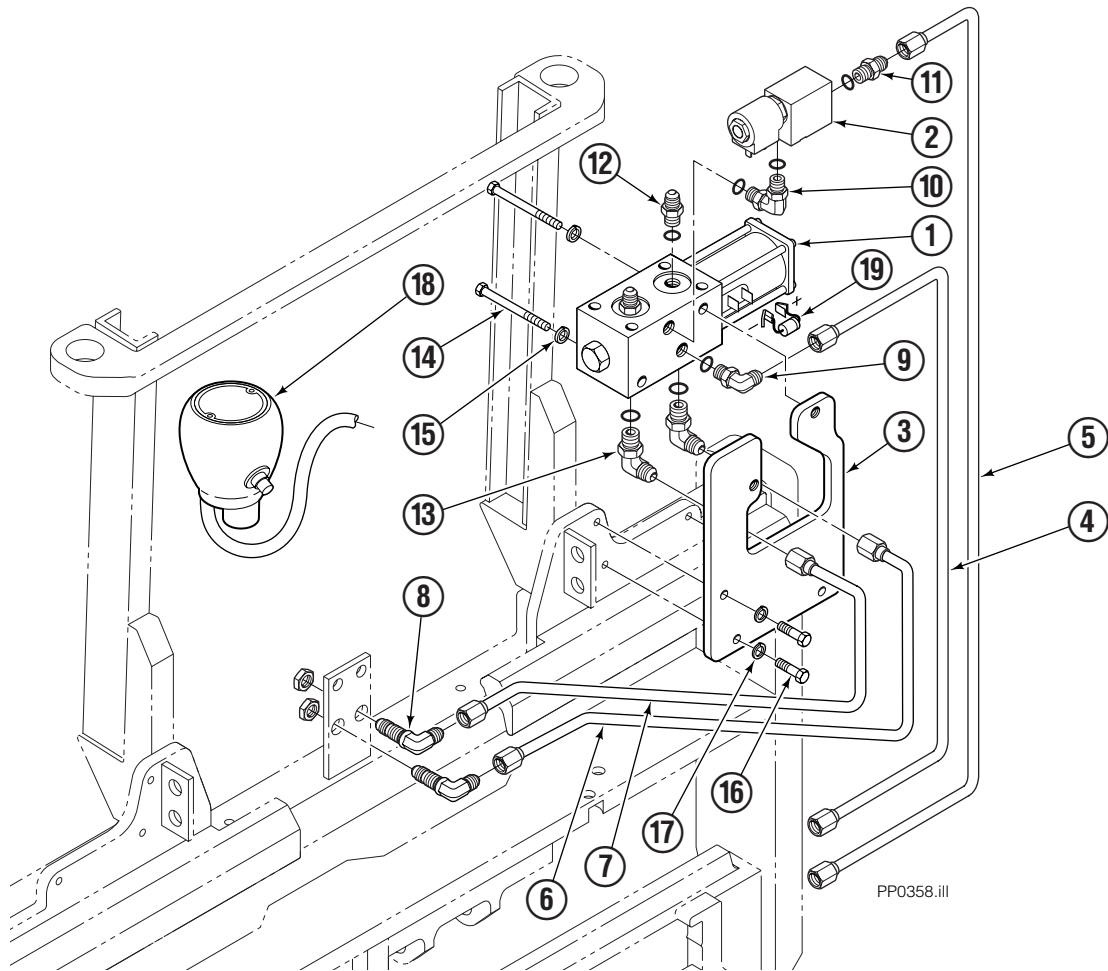

Solenoid Adaption Group

PP0358.ill

35E			
REF	QTY	PART NO.	DESCRIPTION
		3008462	Solenoid Adaption Group
1	1	■	Solenoid Valve
2	1	●	Solenoid Valve
3	1	3008565	Plate
4	1	3008566	Tube
5	1	3008567	Tube
6	1	3008657	Tube
7	1	3008658	Tube
8	2	2453	Fitting, 6-6
9	1	666984	Fitting, 4-6
10	1	619235	Fitting, 6-6
11	1	617915	Fitting, 4-4
12	2	604511	Fitting, 6-6
13	2	601676	Fitting, 6-6
14	2	768520	Capscrew
15	2	6201	Washer
16	3	765329	Capscrew
17	3	6287	Lockwasher
18	1	355058	▲ Knob Assembly
19	1	669432	Diode Assembly

■ See Solenoid Valve page for parts breakdown.

● See Solenoid Valve page for parts breakdown.

▲ See Control Knob page for parts breakdown.