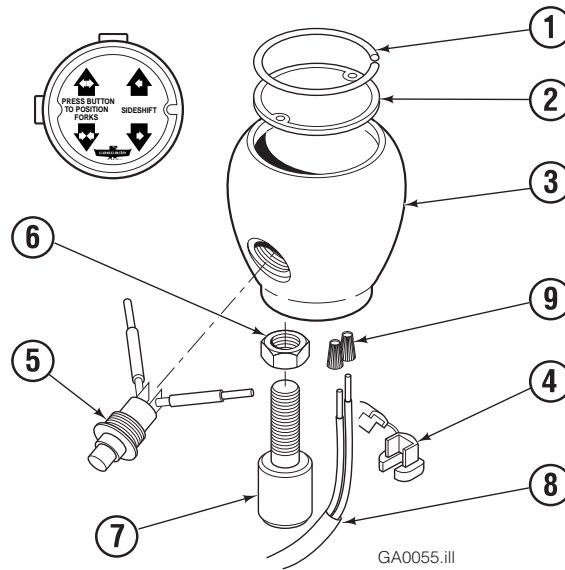

■ See Solenoid Valve page for parts breakdown.

● See Solenoid Valve page for parts breakdown.

▲ See Control Knob page for parts breakdown.

Solenoid Valves

Racine

REF	QTY	PART NO.	DESCRIPTION
1	1	614092	Solenoid Valve – 36V
2	1	665046	Coil – 36V
		685012	Service Kit

Solenoid Valves

REF	QTY	PART NO.	DESCRIPTION
		6009148	Solenoid Valve Assy
1	1	204978	Valve Body
2	1	6002106	Coil - 36V
3	1	6002084	Valve Cartridge
4	1	6009164	Service Kit

Reference: S-21076.

Control Knob

Two Function – Sideshift Only

35E/45E			
REF	QTY	PART NO.	DESCRIPTION
		355058	Knob Group
1	1	665250	Snap Ring
2	1	355059	Cover
3	1	665012	Knob
4	1	665076	Strain Relief
5	1	677112	■ Switch
6	1	5902	Nut, 3/8 NC
7	1	665081	Adapter
8	1	667718	Cable Assembly
9	2	667752	Connector-Gray