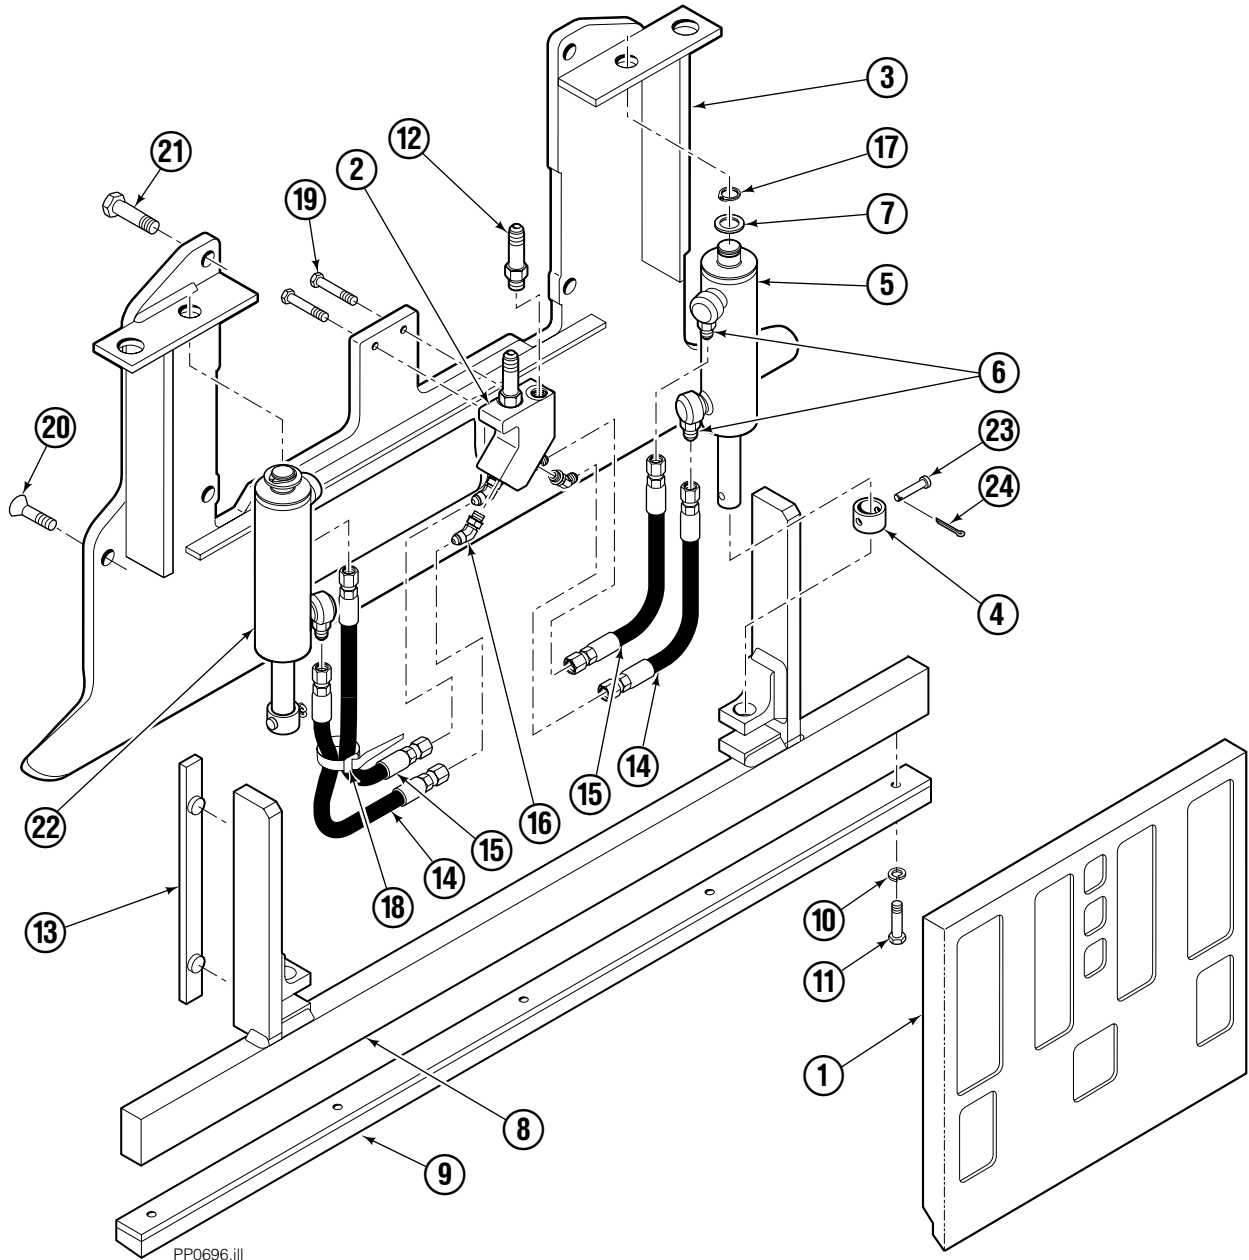

■ See Valve page for parts breakdown.

Valve

Load Push/Pull

REF	QTY	PART NO.	DESCRIPTION
		682812	Valve Assembly
1	1	677125	Sequence Valve (Retract)
2	2	669597	Service Kit
3	1	682813	Body
4	5	663694	Fitting, 3
5	1	677124	Sequence Valve (Extend)
6	1	659058	Gripper Check Valve
7	1	667516	Service Kit

Faceplate Group

35E

REF	QTY	PART NO.	DESCRIPTION	REF	QTY	PART NO.	DESCRIPTION
		6002169	Faceplate Group 40" x 40" ■	12	2	605743	Fitting, 6-6
		6014095	Gripper Jaw Assembly ●	13	2	686573	Bearing
1	1	6002170	Faceplate 40" x 40" ■	14	2	6002138	Hose
2	1	6002134	Valve	15	2	6002139	Hose
3	1	206396	Gripper Jaw	16	4	617918	Fitting, 4-4
4	2	6020451	Sleeve	17	2	6003718	Retaining Ring
5	1	6020456	Gripper Cylinder, LH ▼	18	4	684956	Wire Tie
6	4	617915	Fitting, 4-4	19	2	787373	Capscrew, M8x20
7	2	6001555	Washer	20	2	768714	Capscrew, M16
8	1	6002135	Gripper Bar	21	4	225346	Capscrew, M16
9	1	672712	Gripper Pad	22	1	6020455	Gripper Cylinder, RH ▼
10	5	680253	Lockwasher, M8	23	2	664762	Clevis Pin
11	5	787375	Capscrew, M8x20	24	2	6507	Cotter Pin