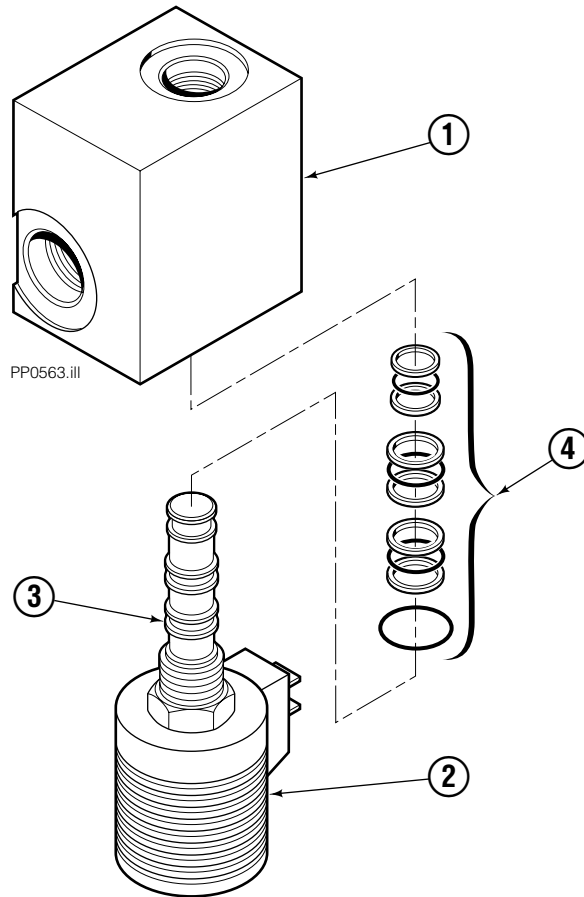

Solenoid Valves

REF	QTY	PART NO.	DESCRIPTION
		6009148	Solenoid Valve Assy
1	1	204978	Valve Body
2	1	6002106	Coil - 36V
3	1	6002084	Valve Cartridge
4	1	6009164	Service Kit

Reference: S-21076.