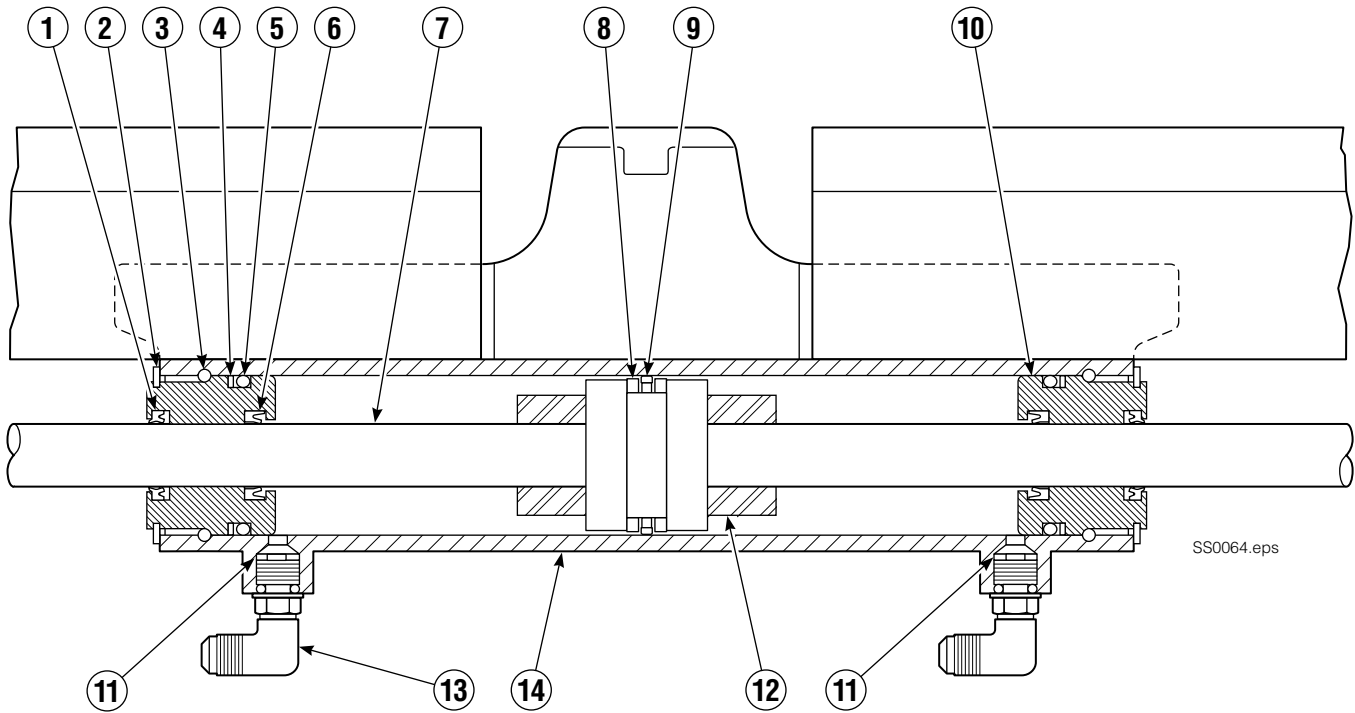

Reference:

QD Lower Hook Group: 683179

Bearing/Common Parts Group: 207376

55E

REF	QTY	PART NO.	DESCRIPTION
1	▼	204187	Upper Bearing
2	1	■	Cylinder
3	2	207209	Lower Bearing, 19 mm
4	2	678832	Pin
5	2	675514	Hook
6	2	675515	Guide
7	4	683182	Capscrew
8	4	●	Frame
9	▼	7403	Zerk Fitting

● If the frame needs replacing, your best value is to order the complete sideshift assembly.

■ See cylinder page for parts breakdown.

▼ Quantity as required.

Cylinder

SS0064.eps

SS0065.eps

55E

REF	QTY	PART NO.	DESCRIPTION	REF	QTY	PART NO.	DESCRIPTION
		205840	Cylinder Assembly, 26.2 in. (665 mm)	● 8	2	563278	Bearing Ring
● 1	2	562131	Wiper Seal	● 9	1	564141	Piston Seal
2	2	562951	Snap Ring	10	2	562792	Retainer
3	2	562942	Retaining Ring	11	1	205369	Speed Control Washer
● 4	2	563388	Back-Up Ring	12	2	-	Spacer
● 5	2	562127	O-Ring	13	2	601676	Fitting, JIC 6-6
● 6	2	562132	Rod Seal	14	-	■	Cylinder Shell
7	1	562055	Rod			563487	Service Kit