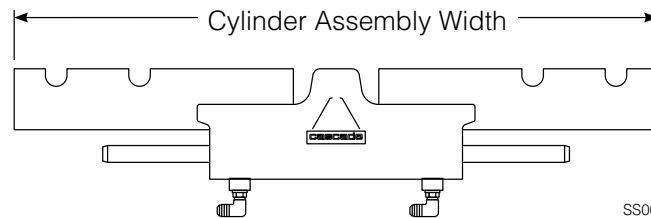

● If the frame needs replacing, your best value is to order the complete sideshift assembly.

■ See cylinder page for parts breakdown.

▼ Quantity as required.

Cylinder

SS0064.eps

SS0065.eps

55E

REF	QTY	PART NO.	DESCRIPTION	REF	QTY	PART NO.	DESCRIPTION
		205840	Cylinder Assembly, 26.2 in. (665 mm)	● 8	2	563278	Bearing Ring
● 1	2	562131	Wiper Seal	● 9	1	564141	Piston Seal
2	2	562951	Snap Ring	10	2	562792	Retainer
3	2	562942	Retaining Ring	11	1	205369	Speed Control Washer
● 4	2	563388	Back-Up Ring	12	2	-	Spacer
● 5	2	562127	O-Ring	13	2	601676	Fitting, JIC 6-6
● 6	2	562132	Rod Seal	14	-	■	Cylinder Shell
7	1	562055	Rod			563487	Service Kit