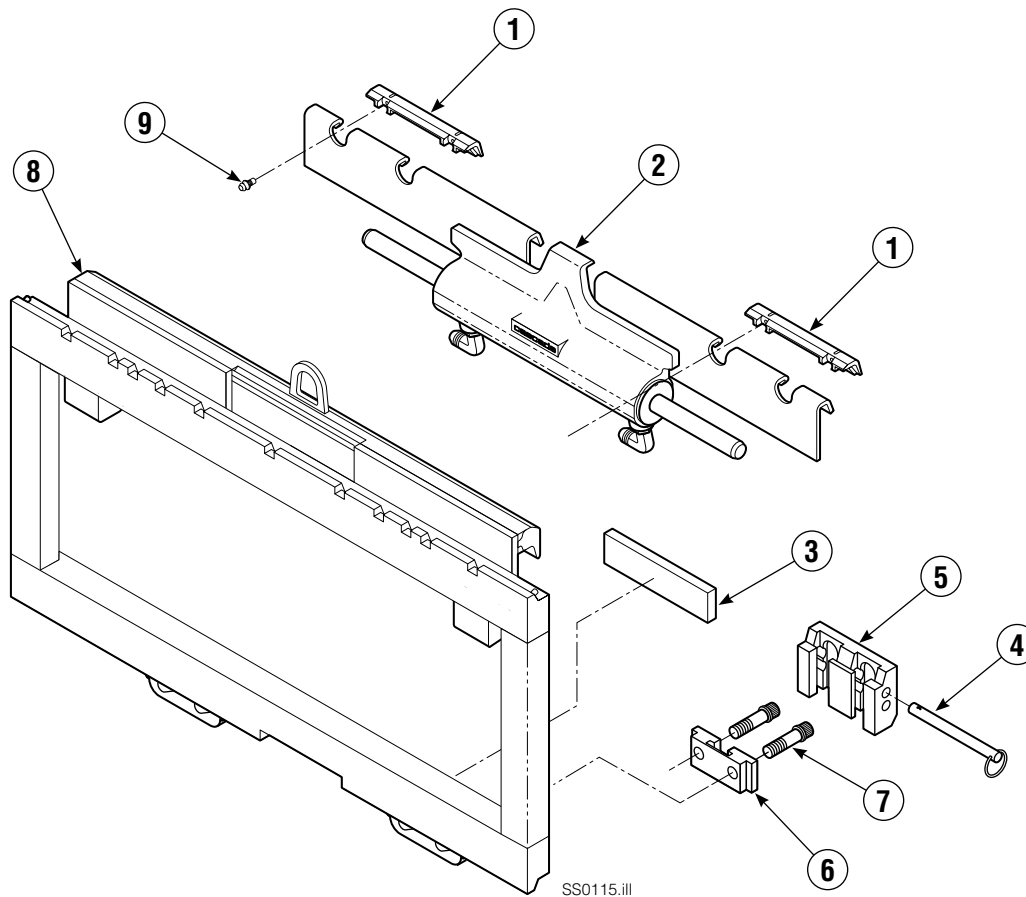

Reference:

QD Lower Hook Group: 683179

Bearing/Common Parts Group: 207376

55E

REF	QTY	PART NO.	DESCRIPTION
1	▼	204187	Upper Bearing
2	1	■	Cylinder
3	2	207209	Lower Bearing, 19 mm
4	2	678832	Pin
5	2	675514	Hook
6	2	675515	Guide
7	4	683182	Capscrew
8	4	●	Frame
9	▼	7403	Zerk Fitting

● If the frame needs replacing, your best value is to order the complete sideshift assembly.

■ See cylinder page for parts breakdown.

▼ Quantity as required.

Cylinder

SS0064.eps

SS0065.eps

55E

REF	QTY	PART NO.	DESCRIPTION	REF	QTY	PART NO.	DESCRIPTION
		205840	Cylinder Assembly, 26.2 in. (665 mm)	● 8	2	563278	Bearing Ring
● 1	2	562131	Wiper Seal	● 9	1	564141	Piston Seal
2	2	562951	Snap Ring	10	2	562792	Retainer
3	2	562942	Retaining Ring	11	1	205369	Speed Control Washer
● 4	2	563388	Back-Up Ring	12	2	-	Spacer
● 5	2	562127	O-Ring	13	2	601676	Fitting, JIC 6-6
● 6	2	562132	Rod Seal	14	-	■	Cylinder Shell
7	1	562055	Rod			563487	Service Kit