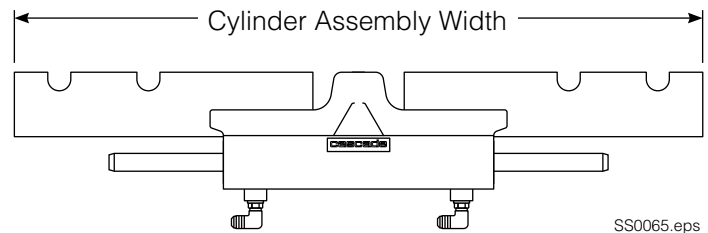

SS0065.eps

55E

REF	QTY	PART NO.	DESCRIPTION	REF	QTY	PART NO.	DESCRIPTION
		205842	Cylinder Assembly, 31.9 in. (810 mm)	● 8	2	563278	Bearing Ring
● 1	2	562131	Wiper Seal	● 9	1	564141	Piston Seal
2	2	562951	Snap Ring	10	2	562792	Retainer
3	2	562942	Retaining Ring	11	1	205369	Speed Control Washer
● 4	2	563388	Back-Up Ring	12	2	-	Spacer
● 5	2	562127	O-Ring	13	2	601676	Fitting, JIC 6-6
● 6	2	562132	Rod Seal	14	-	■	Cylinder Shell
7	1	562055	Rod			563487	Service Kit

- Included in Service Kit 563487.
- Not serviceable, order new cylinder assembly.