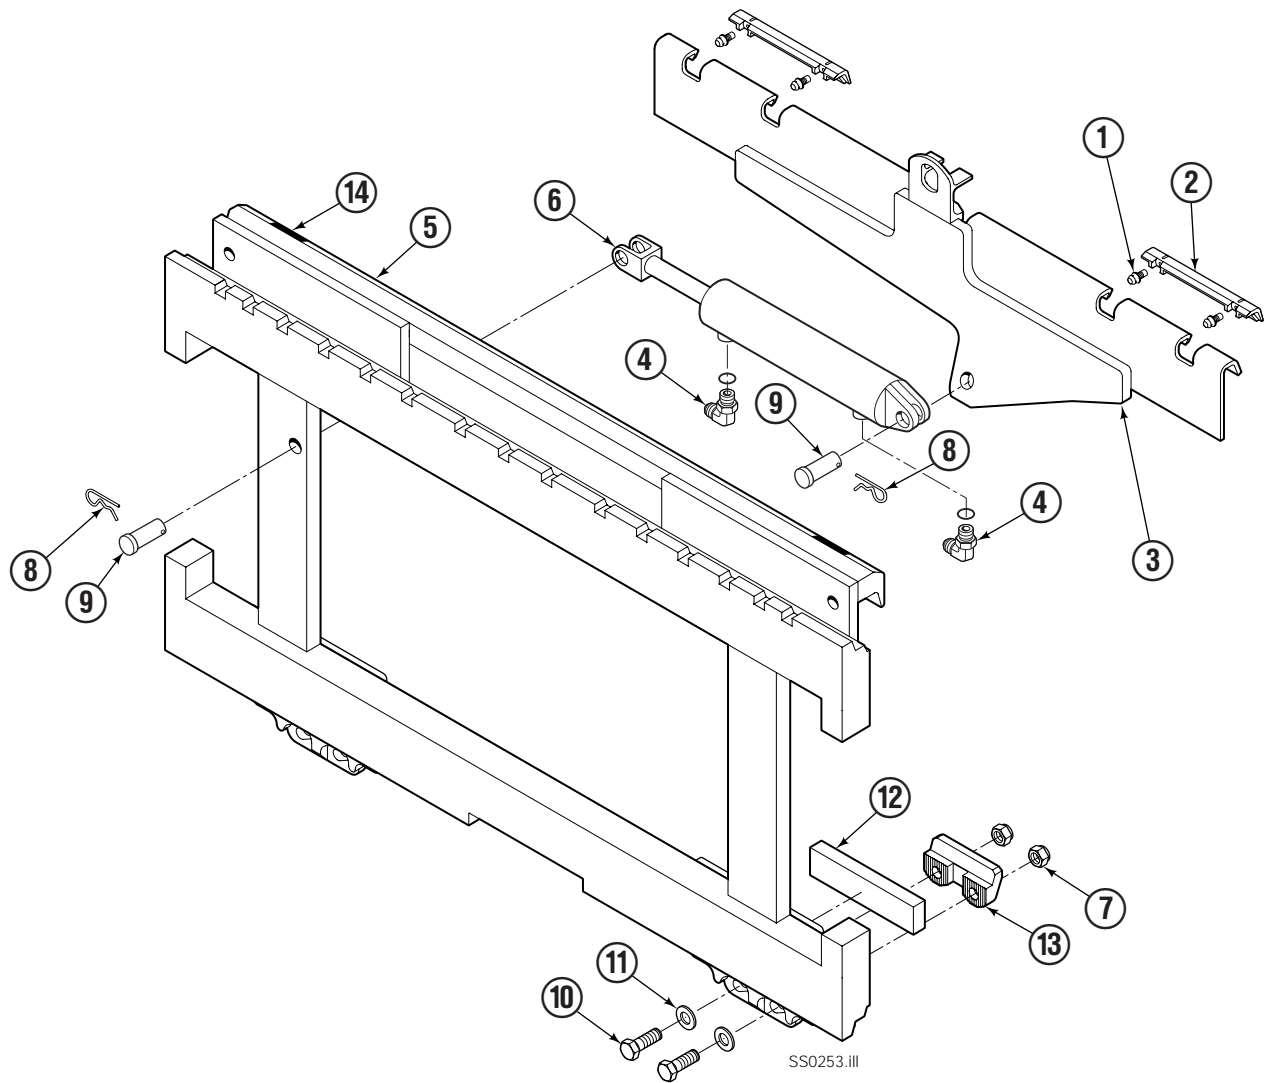

# Parts Manual

---

Model 120D Sideshifter

Serial Number 120D-SS-049

---

**cascade**<sup>®</sup>

For Technical Assistance call: 800-227-2233, Fax: 888-329-8207

To Order Parts call: 888-227-2233, Fax: 888-329-0234

# Sideshifter Group

120D			
REF	QTY	PART NO.	DESCRIPTION
		220724	Sideshift Assembly
1	4	7403	Grease Fitting ▲
2	4	672018	Bearing Segment ▲
3	1	216362	Anchor Bracket
4	2	601676	Fitting, 6-6
5	1	216570	Faceplate ■
6	1	676649	Cylinder Assembly ●
7	4	678990	Nut, M16
8	2	672726	Cotter Pin
9	2	678528	Clevis Pin
10	4	752903	Capscrew, M16 x 45
11	4	667225	Washer
12	2	208350	Lower Bearing
13	2	204186	Lower Hook
14	2	221906	Decal