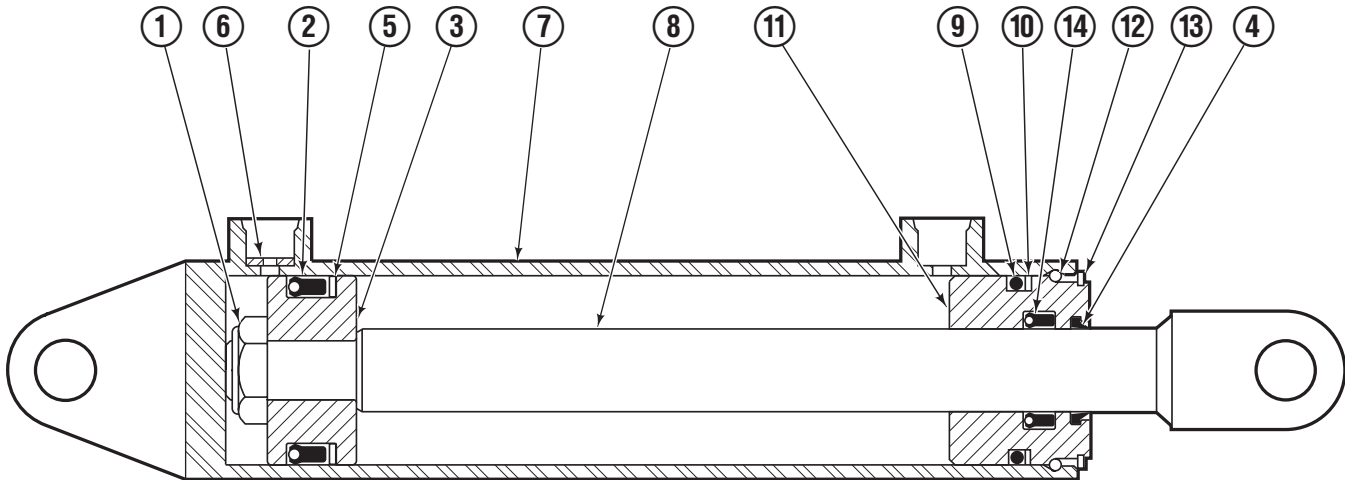

Sideshift Cylinder

FP0029.iii

REF	QTY	PART NO.	DESCRIPTION
		676649	Cylinder Assembly
1	1	553717	Nut
■ 2	1	662456	Seal
3	1	553527	Piston
■ 4	1	636852	Wiper
■ 5	1	649817	Back-up Ring
6	1	564226	Washer (orifice .085)
7	1	676776	Shell
8	1	553530	Rod
■ 9	1	2789	O-Ring
■ 10	1	615132	Back-up Ring
11	1	553528	Retainer
12	1	553688	Retaining Ring
13	1	7211	Snap Ring
■ 14	1	662447	Seal
		553866	Service Kit

■ Included in Service Kit 553866.