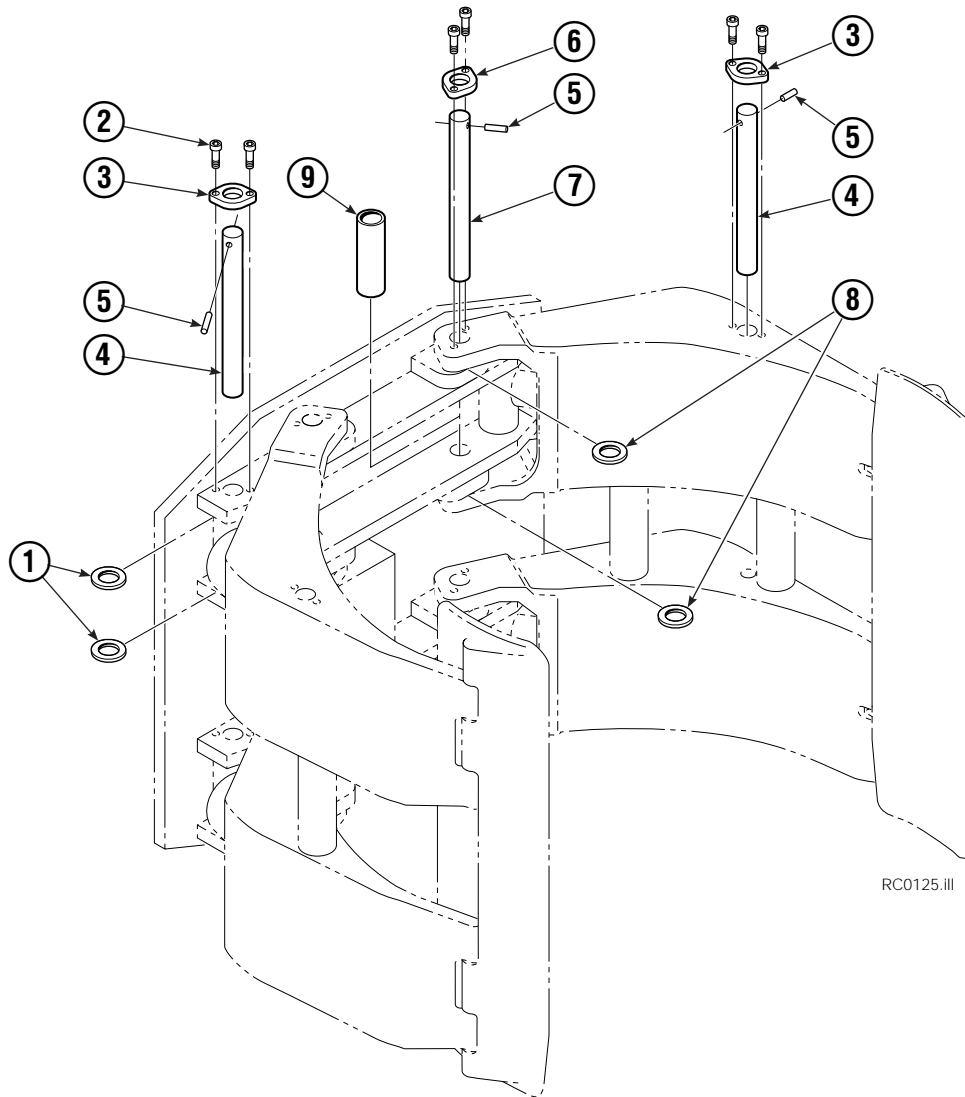

Common Components Group

RC0125.III

45F			
REF	QTY	PART NO.	DESCRIPTION
		680634	Common Components Group
1	8	674837	Shim
2	24	4466	Capscrew, 3/8 NC x .50
3	8	674827	Retainer
4	8	680639	Pin
5	12	673385	Drive Pin
6	4	674828	Retainer
7	4	674835	Pin
8	16	660200	Shim
9	4	681669	Spacer

Reference: SK-4962, SK-4963.