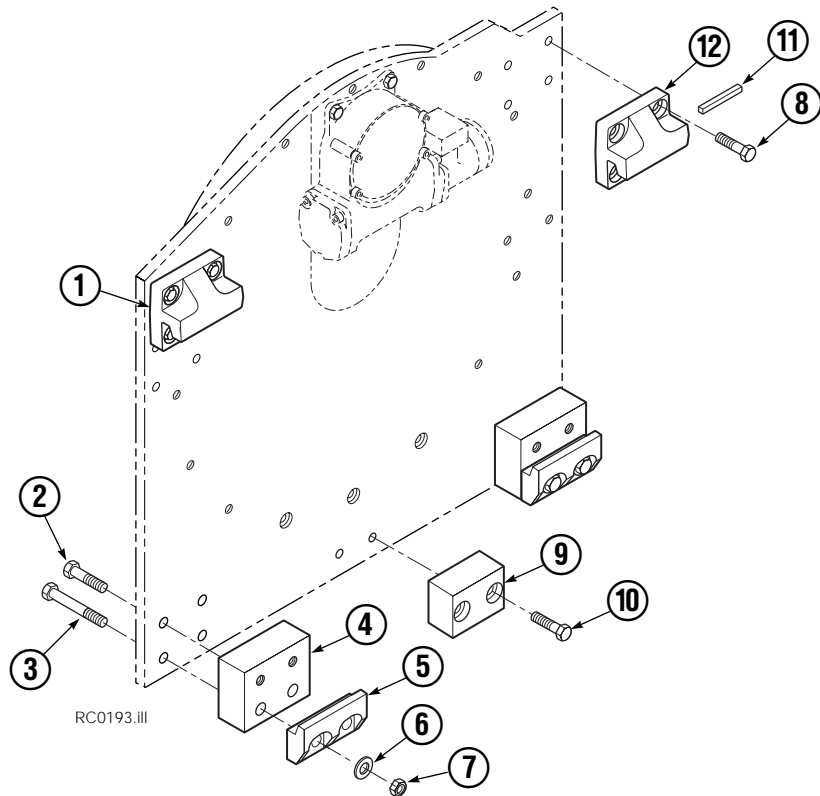

Bolt-On Mounting Group

Class II, 0°			
REF	QTY	PART NO.	DESCRIPTION
		680630	Mounting Group
1	1	670523	Upper Hook - LH
2	4	3709	Capscrew, 5/8 NC x 1.50
3	4	674261	Capscrew, 5/8 NC x 3.75
4	2	676037	Spacer
5	2	675968	Lower Hook
6	4	667225	Washer
7	4	676281	Nut, 5/8 in. ID
8	8	667765	Capscrew, 5/8 NC x 1.50
9	1	680683	Center Spacer
10	2	677828	Capscrew, 1/2 NC x 1.00
11	1	669344	Stop Kit
12	1	670524	Upper Hook - RH