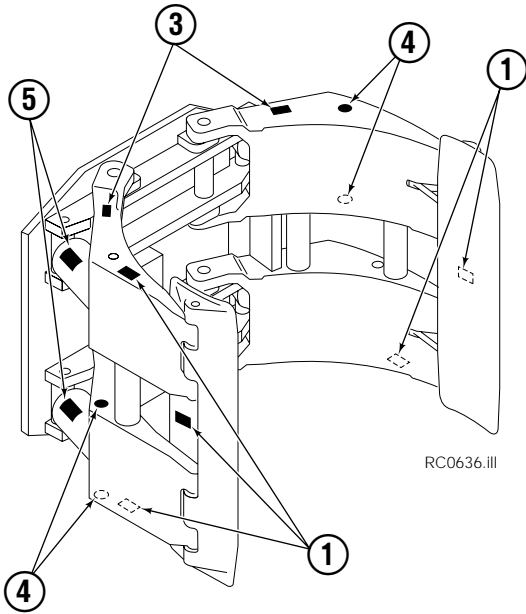

Internet: www.cascorp.com

Safety Decals

RC0636.ill

Roll Clamp Safety Decals			
REF	QTY	PART NO.	DESCRIPTION
1	6	665595	No Hand Hold Decal
2	3	660269	Short Arm Rotation Position Decal
3	4	656038	Caution Decal
4	4	679150	No Step Decal
5	4	665677	Trapped Pressure Decal
6	1	679059	Quick-Change Hook Decal