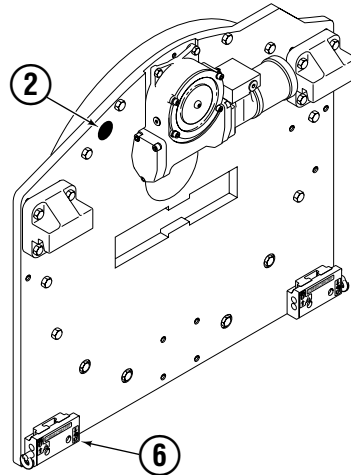

Internet: www.cascorp.com

Safety Decals

RC0636.ill

Roll Clamp Safety Decals			
REF	QTY	PART NO.	DESCRIPTION
1	6	665595	No Hand Hold Decal
2	3	660269	Short Arm Rotation Position Decal
3	4	656038	Caution Decal
4	4	679150	No Step Decal
5	4	665677	Trapped Pressure Decal
6	1	679059	Quick-Change Hook Decal