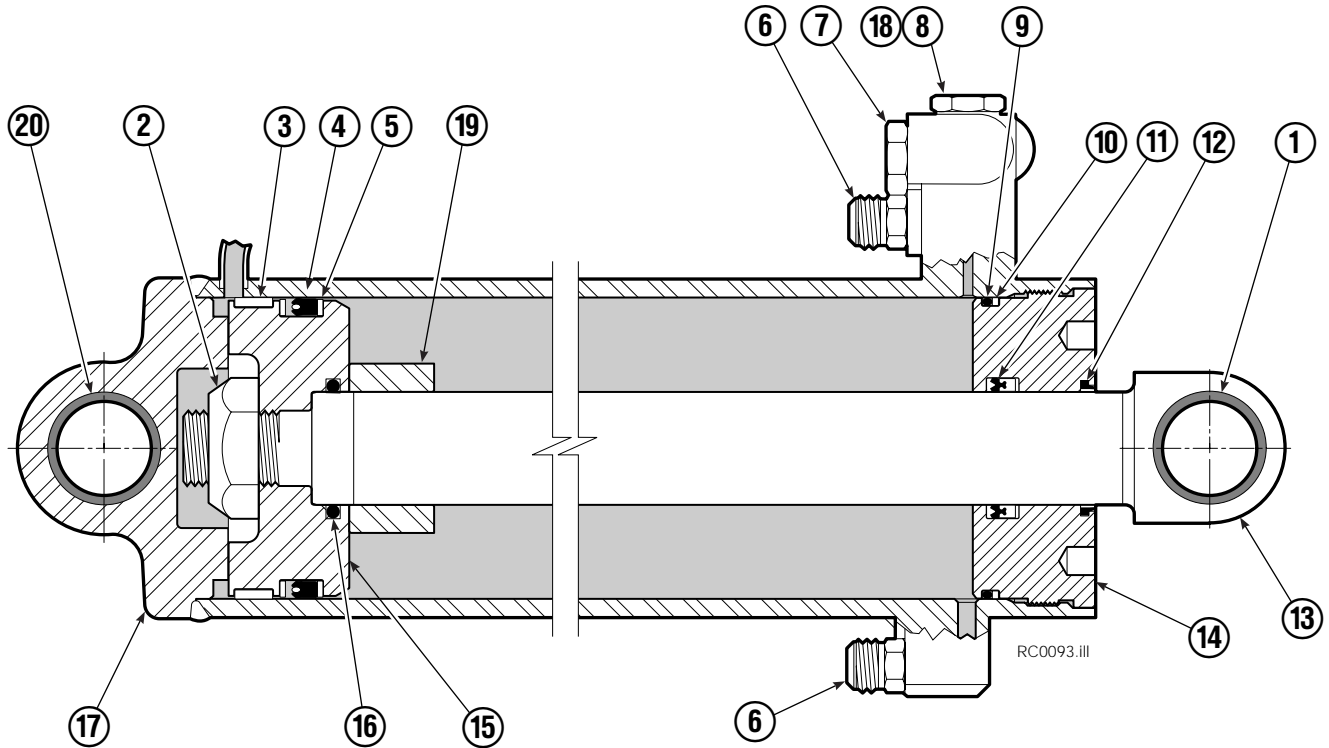

Short Arm Cylinder

REF	QTY	PART NO.	DESCRIPTION
		555155	Cylinder Assembly
1	1	674840	Bearing
2	1	560997	Nut
◆3	1	660767	Bearing
◆4	1	662460	Seal
◆5	2	638293	Back-Up Ring
6	2	604511	Fitting, 6-6
7	1	556852	Fitting, 4
8	1	557212	Check Valve
◆9	1	2797	O-Ring
◆10	1	615140	Back-Up Ring
◆11	1	554598	Seal
◆12	1	564930	Wiper
13	1	555243	Rod
14	1	555207	Retainer
15	1	555226	Piston
◆16	1	2722	O-Ring
17	1	555242	Shell
18	1	667516	Check Valve Service Kit
19	1	-	Spacer
20	2	564372	Bearing
21	1	672909	Seal Loader
		555227	Service Kit

◆ Included in Service Kit 555227.

Ref: S-5306, S-5561