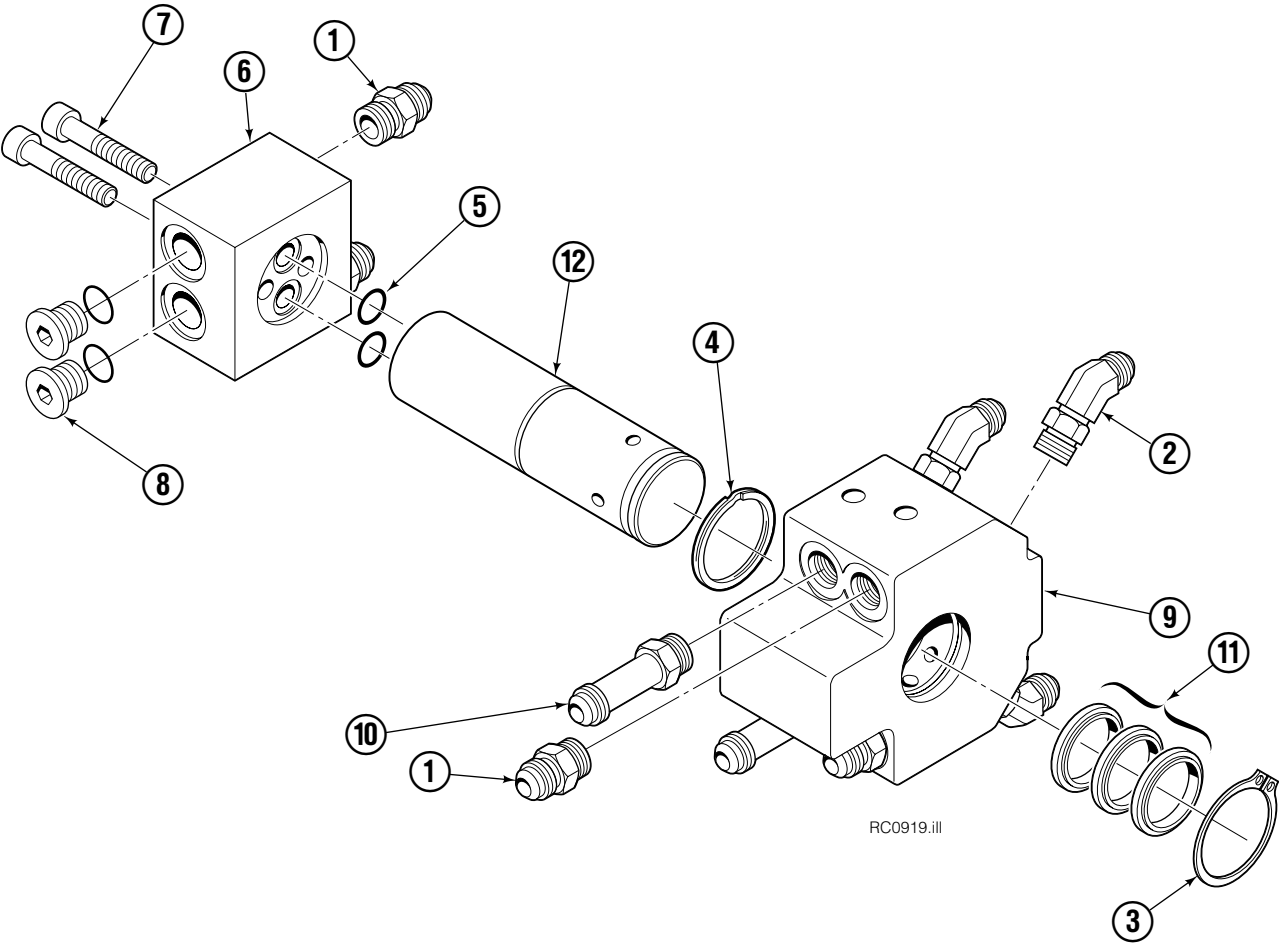

Reference: SK-4962, SK-4963.

Hosing Group

45F			
REF	QTY	PART NO.	DESCRIPTION
		6014473	Hosing Group
1	4	680115	Hose, 43.75 in.
2	1	6014471	Revolving Connection ▲
3	4	680115	Hose, 43.75 in.
4	2	227962	Eye Pin
5	2	4751	Capscrew, M10 x 25
6	4	680113	Insert
7	4	673416	Segment

▲ See Revolving Connection page for parts breakdown.
Reference: Common Parts 6014474, SK-6437.

Revolving Connection

RC0919.iii

45F			
REF	QTY	PART NO.	DESCRIPTION
		6014471	Revolving Connection
1	4	604511	Fitting, 6-6
2	4	611302	Fitting, 6-6
3	1	3138	Snap Ring
4	1	7341	Snap Ring
5	2	564448	O-Ring
6	1	6014472	End Block
7	2	768796	Capscrew, M8 x 35
8	2	604510	Fitting, 6
9	1	6000891	Body
10	2	605743	Fitting Adapter
11	3	214649	Seal
12	1	6000935	Shaft
		222694	Service Kit

Short Arm Cylinder

REF	QTY	PART NO.	DESCRIPTION
		555155	Cylinder Assembly
1	1	674840	Bearing
2	1	560997	Nut
◆3	1	660767	Bearing
◆4	1	662460	Seal
◆5	2	638293	Back-Up Ring
6	2	604511	Fitting, 6-6
7	1	556852	Fitting, 4
8	1	557212	Check Valve
◆9	1	2797	O-Ring
◆10	1	615140	Back-Up Ring
◆11	1	554598	Seal
◆12	1	564930	Wiper
13	1	555243	Rod
14	1	555207	Retainer
15	1	555226	Piston
◆16	1	2722	O-Ring
17	1	555242	Shell
18	1	667516	Check Valve Service Kit
19	1	-	Spacer
20	2	564372	Bearing
21	1	672909	Seal Loader
		555227	Service Kit