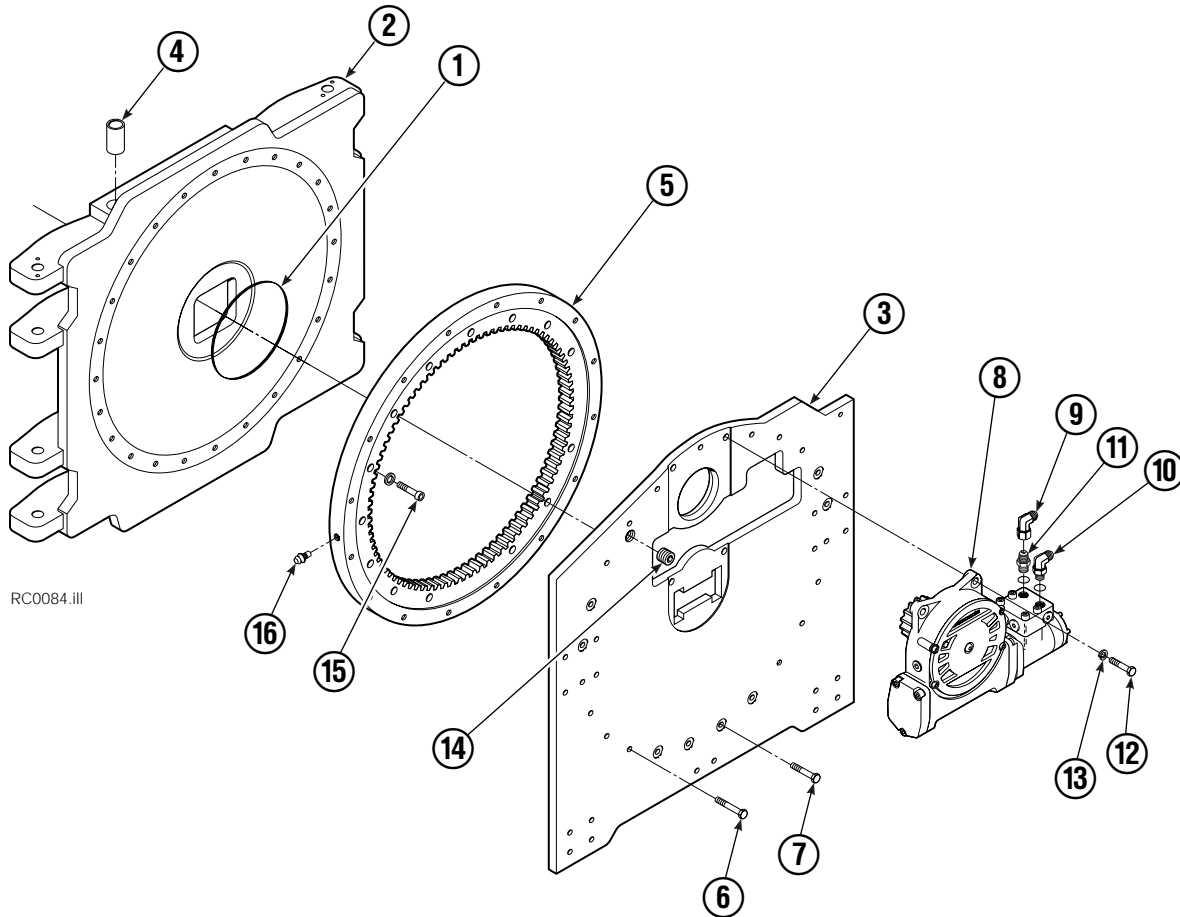

Frame Group

45F			
REF	QTY	PART NO.	DESCRIPTION
		682189	Frame Group
1	1	670931	Seal
2	1	682433	Faceplate
3	1	680679	Baseplate
4	8	674843	Bushing
5	1	672828	Bearing Assembly ▲
6	9	643539	Capscrew, 1/2 NC x 1.75
7	7	643538	Capscrew, 1/2 NC x 1.50
8	1	675628	Drive Group ●
9	1	605761	Fitting, 8-8
10	1	601250	Fitting, 8-8
11	1	601377	Fitting, 8-8
12	4	661742	Capscrew, 1/2 NC x 1.25
13	4	6290	Lockwasher
14	1	6605	Plug
15	16	4505	Capscrew ▲
16	1	7401	Grease Fitting

▲ Included in Bearing Service Kit 672481.

● See Drive Group page for parts breakdown.

Reference: Common Parts Group 680700, SK-5359.