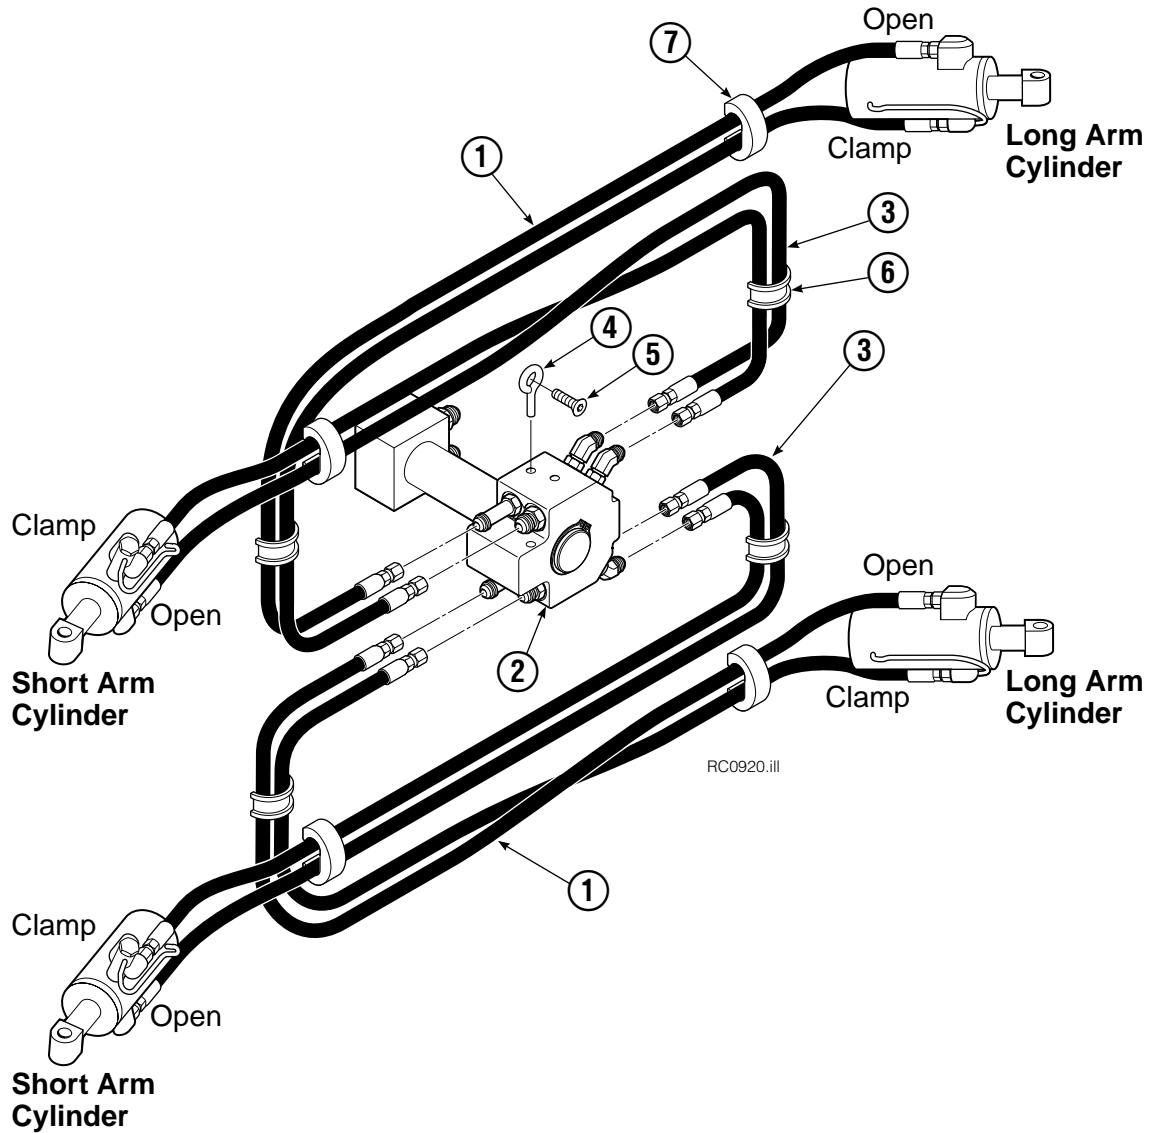

Check Valve

REF	QTY	PART NO.	DESCRIPTION
		670549	Check Valve Assembly
1	2	609453	Fitting, 10
2	2	670552	Spring
3	2	670551	Guide
4	2	7020	Ball
5	2	602580	Fitting, 8
6	2	673989	Spring
7	1	670550	Body
8	1	670553	Spool

Reference: SK-4962, SK-4963.

Hosing Group

45F			
REF	QTY	PART NO.	DESCRIPTION
		6014473	Hosing Group
1	4	680115	Hose, 43.75 in.
2	1	6014471	Revolving Connection ▲
3	4	680115	Hose, 43.75 in.
4	2	227962	Eye Pin
5	2	4751	Capscrew, M10 x 25
6	4	680113	Insert
7	4	673416	Segment

▲ See Revolving Connection page for parts breakdown.
Reference: Common Parts 6014474, SK-6437.

Revolving Connection

RC0919.iii

45F			
REF	QTY	PART NO.	DESCRIPTION
		6014471	Revolving Connection
1	4	604511	Fitting, 6-6
2	4	611302	Fitting, 6-6
3	1	3138	Snap Ring
4	1	7341	Snap Ring
5	2	564448	O-Ring
6	1	6014472	End Block
7	2	768796	Capscrew, M8 x 35
8	2	604510	Fitting, 6
9	1	6000891	Body
10	2	605743	Fitting Adapter
11	3	214649	Seal
12	1	6000935	Shaft
		222694	Service Kit