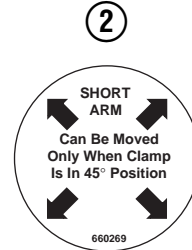

Internet: www.cascorp.com

Safety Decals

RC0636.ill

Roll Clamp Safety Decals			
REF	QTY	PART NO.	DESCRIPTION
1	6	665595	No Hand Hold Decal
2	3	660269	Short Arm Rotation Position Decal
3	4	656038	Caution Decal
4	4	679150	No Step Decal
5	4	665677	Trapped Pressure Decal
6	1	679059	Quick-Change Hook Decal