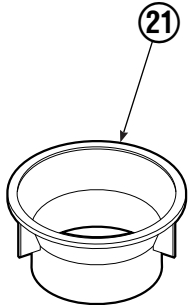

▲ See Revolving Connection page for parts breakdown.
Reference: Common Parts 6014474, SK-6437.

Revolving Connection

RC0919.iii

45F			
REF	QTY	PART NO.	DESCRIPTION
		6014471	Revolving Connection
1	4	604511	Fitting, 6-6
2	4	611302	Fitting, 6-6
3	1	3138	Snap Ring
4	1	7341	Snap Ring
5	2	564448	O-Ring
6	1	6014472	End Block
7	2	768796	Capscrew, M8 x 35
8	2	604510	Fitting, 6
9	1	6000891	Body
10	2	605743	Fitting Adapter
11	3	214649	Seal
12	1	6000935	Shaft
		222694	Service Kit

Short Arm Cylinder

REF	QTY	PART NO.	DESCRIPTION
		555155	Cylinder Assembly
1	1	674840	Bearing
2	1	560997	Nut
◆3	1	660767	Bearing
◆4	1	662460	Seal
◆5	2	638293	Back-Up Ring
6	2	604511	Fitting, 6-6
7	1	556852	Fitting, 4
8	1	557212	Check Valve
◆9	1	2797	O-Ring
◆10	1	615140	Back-Up Ring
◆11	1	554598	Seal
◆12	1	564930	Wiper
13	1	555243	Rod
14	1	555207	Retainer
15	1	555226	Piston
◆16	1	2722	O-Ring
17	1	555242	Shell
18	1	667516	Check Valve Service Kit
19	1	-	Spacer
20	2	564372	Bearing
21	1	672909	Seal Loader
		555227	Service Kit

◆ Included in Service Kit 555227.

Ref: S-5306, S-5561

Long Arm Cylinder

REF	QTY	PART NO.	DESCRIPTION
		555153	Cylinder Assembly
1	1	674840	Bearing
2	1	560997	Nut
◆3	1	660767	Bearing
◆4	1	662460	Seal
◆5	2	638293	Back-Up Ring
6	2	604511	Fitting, 6-6
7	1	556852	Fitting, 4
8	1	557212	Check Valve
◆9	1	2797	O-Ring
◆10	1	615140	Back-Up Ring
◆11	1	554598	Seal
◆12	1	564930	Wiper
13	1	555220	Rod
14	1	555207	Retainer
15	1	555226	Piston
◆16	1	2722	O-Ring
17	1	555219	Shell
18	1	667516	Check Valve Service Kit
19	1	-	Spacer
20	2	674840	Bearing
21	1	672909	Seal Loader
		555227	Service Kit