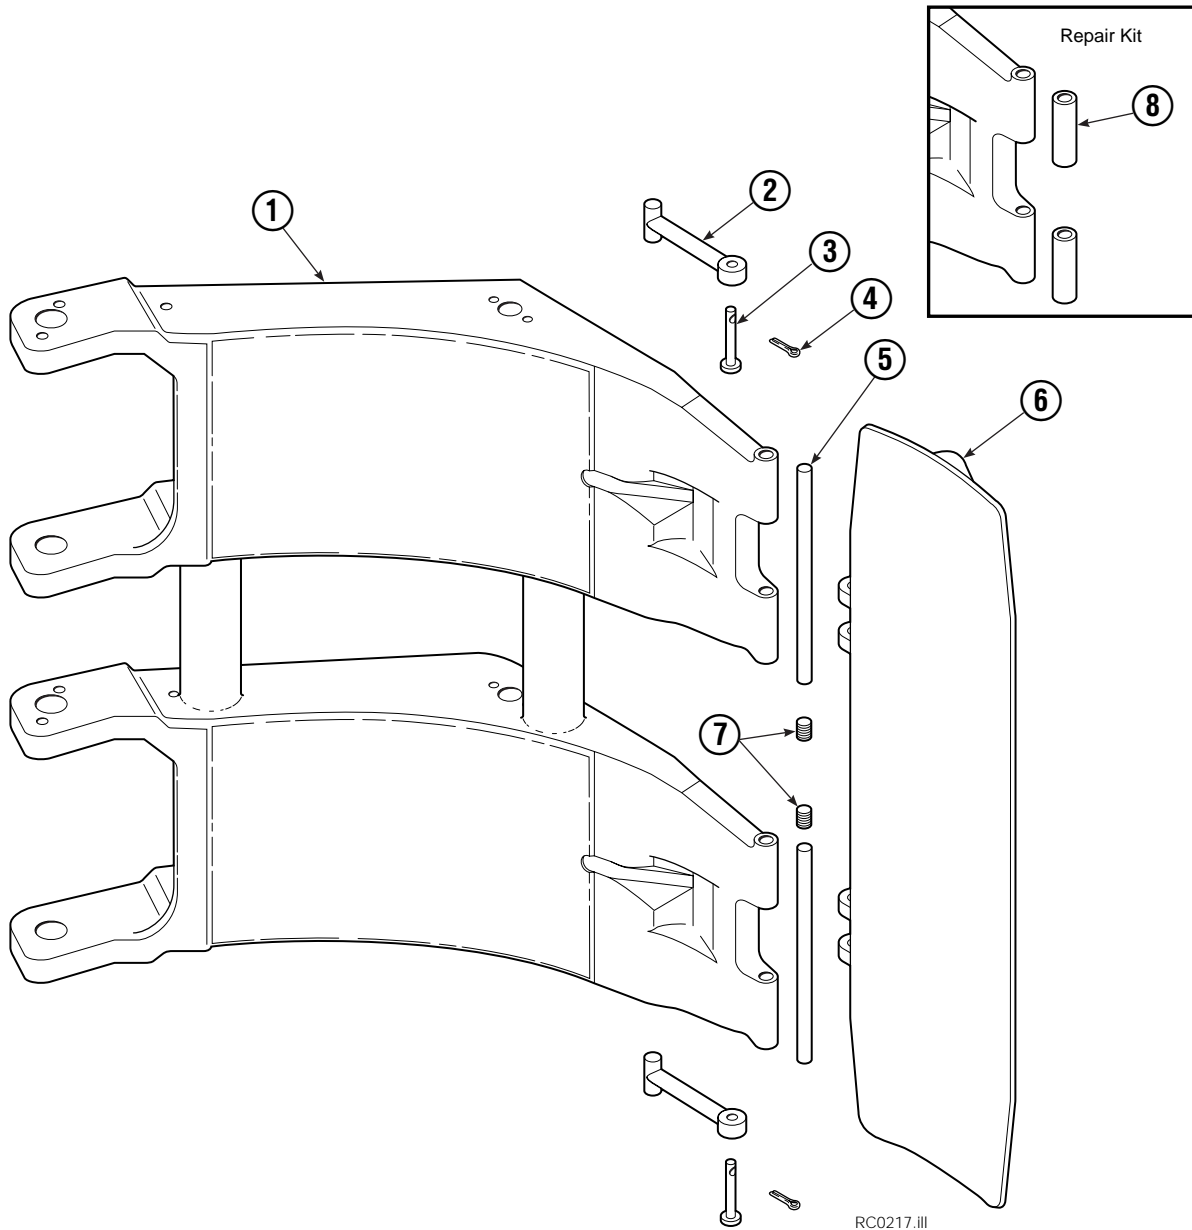

Short Arm

45F			
REF	QTY	PART NO.	DESCRIPTION
		354835	Contact Pad Group – Items 2-7
1	1	674705	Short Arm
2	2	674700	Link
3	2	674265	Clevis Pin
4	2	6525	Cotter Pin
5	2	674701	Pin
6	1	353998	Contact Pad
7	2	604510	Fitting
8	1	674928	Arm Tip Repair Kit