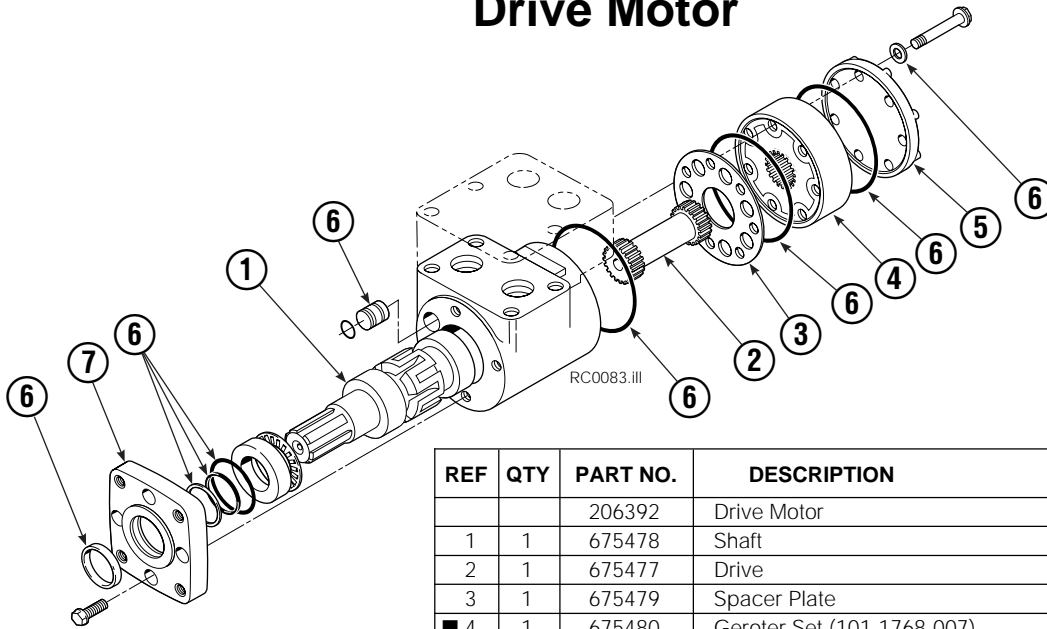

Drive Motor

REF	QTY	PART NO.	DESCRIPTION
		206392	Drive Motor
1	1	675478	Shaft
2	1	675477	Drive
3	1	675479	Spacer Plate
■ 4	1	675480	Gerotor Set (101-1768-007)
■ 4	1	685075	Gerotor Set (101-1768-009)
5	1	675482	End Cap
● 6	1	206405	Service Kit
■ 7	1	685089	Flange (101-1768-007)
■ 7	1	685090	Flange (101-1768-009)

Cascade provides service replacement parts for the listed parts only. Due to cost, if others parts need replacement, the complete drive motor should be replaced.

- See Nameplate under valve for correct part number of Gerotor Set and Flange.
- Compatible with water glycol based hydraulic fluids.