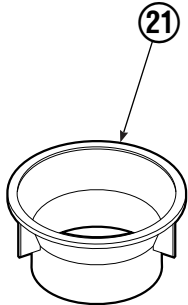

Reference: SK-4962, SK-4963.

Hosing Group

45F			
REF	QTY	PART NO.	DESCRIPTION
		6014473	Hosing Group
1	4	680115	Hose, 43.75 in.
2	1	6014471	Revolving Connection ▲
3	4	680115	Hose, 43.75 in.
4	2	227962	Eye Pin
5	2	4751	Capscrew, M10 x 25
6	4	680113	Insert
7	4	673416	Segment

▲ See Revolving Connection page for parts breakdown.
Reference: Common Parts 6014474, SK-6437.

Revolving Connection

RC0919.iii

45F			
REF	QTY	PART NO.	DESCRIPTION
		6014471	Revolving Connection
1	4	604511	Fitting, 6-6
2	4	611302	Fitting, 6-6
3	1	3138	Snap Ring
4	1	7341	Snap Ring
5	2	564448	O-Ring
6	1	6014472	End Block
7	2	768796	Capscrew, M8 x 35
8	2	604510	Fitting, 6
9	1	6000891	Body
10	2	605743	Fitting Adapter
11	3	214649	Seal
12	1	6000935	Shaft
		222694	Service Kit

Short Arm Cylinder

REF	QTY	PART NO.	DESCRIPTION
		555155	Cylinder Assembly
1	1	674840	Bearing
2	1	560997	Nut
◆3	1	660767	Bearing
◆4	1	662460	Seal
◆5	2	638293	Back-Up Ring
6	2	604511	Fitting, 6-6
7	1	556852	Fitting, 4
8	1	557212	Check Valve
◆9	1	2797	O-Ring
◆10	1	615140	Back-Up Ring
◆11	1	554598	Seal
◆12	1	564930	Wiper
13	1	555243	Rod
14	1	555207	Retainer
15	1	555226	Piston
◆16	1	2722	O-Ring
17	1	555242	Shell
18	1	667516	Check Valve Service Kit
19	1	-	Spacer
20	2	564372	Bearing
21	1	672909	Seal Loader
		555227	Service Kit

◆ Included in Service Kit 555227.

Ref: S-5306, S-5561

Long Arm Cylinder

REF	QTY	PART NO.	DESCRIPTION
		555153	Cylinder Assembly
1	1	674840	Bearing
2	1	560997	Nut
◆3	1	660767	Bearing
◆4	1	662460	Seal
◆5	2	638293	Back-Up Ring
6	2	604511	Fitting, 6-6
7	1	556852	Fitting, 4
8	1	557212	Check Valve
◆9	1	2797	O-Ring
◆10	1	615140	Back-Up Ring
◆11	1	554598	Seal
◆12	1	564930	Wiper
13	1	555220	Rod
14	1	555207	Retainer
15	1	555226	Piston
◆16	1	2722	O-Ring
17	1	555219	Shell
18	1	667516	Check Valve Service Kit
19	1	-	Spacer
20	2	674840	Bearing
21	1	672909	Seal Loader
		555227	Service Kit