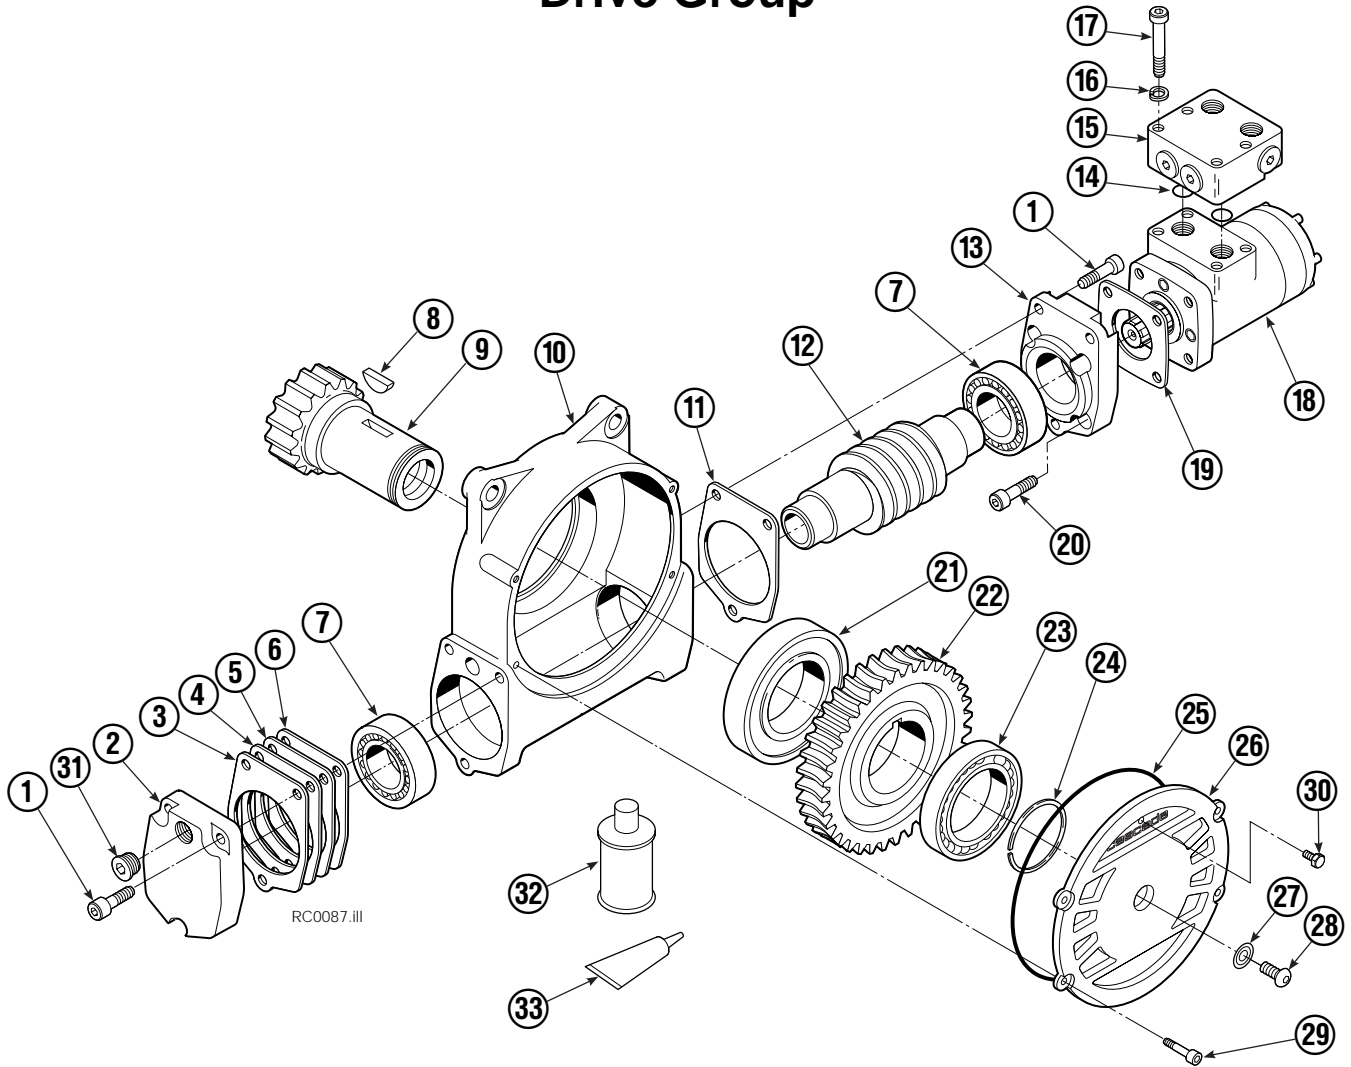

Drive Group

REF	QTY	PART NO.	DESCRIPTION	REF	QTY	PART NO.	DESCRIPTION
		675628	Drive Group with Motor	19	1	670575	Gasket
	■	675631	Drive Group without Motor	20	4	4468	Capscrew, 3/8 NC x .75 GR8
1	6	607061	Capscrew	21	1	670580	Bearing
2	1	676855	Cover	22	1	675609	Worm Gear
3	●	674513	Shim - .005 in. (blue)	23	1	670581	Bearing
4	●	670574	Shim - .010 in. (brown)	24	1	7214	Snap Ring
5	●	671757	Shim - .015 in. (pink)	25	1	643423	Gasket
6	●	671758	Shim - .020 in. (yellow)	26	1	670567	Cover
7	1	670579	Bearing	27	1	603680	Seal
8	1	670582	Key	28	1	783608	Capscrew, M12 x 16
9	1	670506	Pinion	29	4	671535	Capscrew
10	1	670565	Housing	30	1	644010	Relief Fitting
11	1	686465	Gasket	31	1	604510	Fitting, 6
12	1	675608	Worm	32	1	656300	Gear Box Lube - 48 oz.
13	1	670570	Adapter	33	1	668184	Sealant
14	2	2705	O-Ring			670578	Shim Service Kit (items 3-6, 11, 33)
15	1	670549	Check Valve			675637	Shim Service Kit (items 21, 33)
16	4	6444	Lockwasher, 5/16			675638	Shim Service Kit (items 3-7)
17	4	607059	Capscrew, 5/16 NC			206394	Motor Kit (items 11,14,18,19,20,33)
18	1	206392	Drive Motor ▲				

- Includes all items except 15, 17 and 18.
- Quantity as required.
- ▲ See Drive Motor page for parts breakdown.

Reference: Common Parts Group 675627, SK-5032.