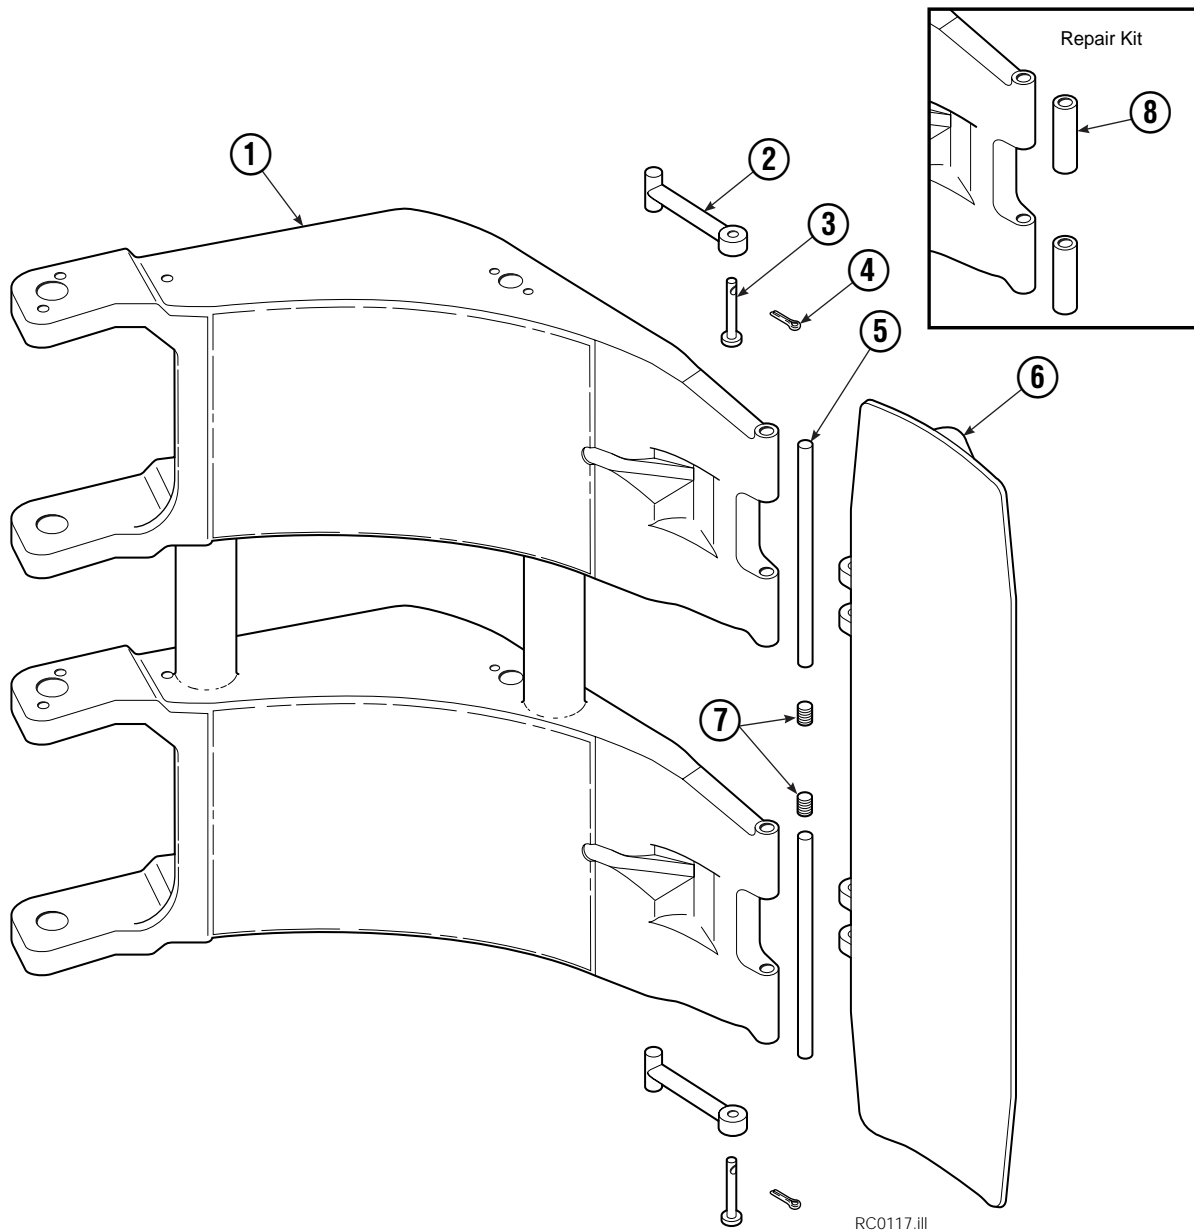

Long Arm

45F			
REF	QTY	PART NO.	DESCRIPTION
		354835	Contact Pad Group - Items 2-7
1	1	680437	Long Arm
2	2	674700	Link
3	2	674265	Clevis Pin
4	2	6525	Cotter Pin
5	2	674701	Pin
6	1	353998	Contact Pad
7	2	604510	Fitting
8	1	674928	Arm Tip Repair Kit