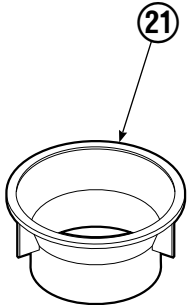

▲ See Revolving Connection page for parts breakdown.
Reference: Common Parts Group 223452R1,R2.

Revolving Connection

REF	QTY	PART NO.	DESCRIPTION
		222670	Revolving Connection
1	4	604511	Fitting, 6-6
2	4	611302	Fitting, 6-6
3	1	3138	Snap Ring
4	1	7341	Snap Ring
5	2	564448	O-Ring
6	1	222673	End Block
7	2	768796	Capscrew, M8 x 35
8	1	222674	Shaft
9	1	222671	Body
10	2	605743	Fitting Adapter, 6-6
11	3	214649	Seal
		222679	Service Kit

Short Arm Cylinder

REF	QTY	PART NO.	DESCRIPTION
		555155	Cylinder Assembly
1	1	674840	Bearing
2	1	560997	Nut
3	1	660767	◆ Bearing
4	1	662460	◆ Seal
5	2	638293	◆ Back-Up Ring
6	2	604511	Fitting, 6-6
7	1	556852	Fitting, 4
8	1	557212	Check Valve
9	1	2797	◆ O-Ring
10	1	615140	◆ Back-Up Ring
11	1	554598	◆ Seal
12	1	564930	◆ Wiper
13	1	555243	Rod
14	1	555207	Retainer
15	1	555226	Piston
16	1	2722	◆ O-Ring
17	1	555242	Shell
18	1	667516	Check Valve Service Kit
19	1	-	Spacer
20	2	564372	Bearing
21	1	672909	Seal Loader
		555227	Service Kit

◆ Included in Service Kit 555227.

Ref: S-5306, S-5561.

Long Arm Cylinder

REF	QTY	PART NO.	DESCRIPTION
		555153	Cylinder Assembly
1	1	674840	Bearing
2	1	560997	Nut
3	1	660767	◆ Bearing
4	1	662460	◆ Seal
5	2	638293	◆ Back-Up Ring
6	2	604511	Fitting, 6-6
7	1	556852	Fitting, 4
8	1	557212	Check Valve
9	1	2797	◆ O-Ring
10	1	615140	◆ Back-Up Ring
11	1	554598	◆ Seal
12	1	564930	◆ Wiper
13	1	555220	Rod
14	1	555207	Retainer
15	1	555226	Piston
16	1	2722	◆ O-Ring
17	1	555219	Shell
18	1	667516	Check Valve Service Kit
19	1	-	Spacer
20	2	674840	Bearing
21	1	672909	Seal Loader
		555227	Service Kit