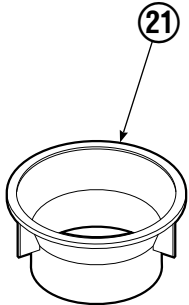

Reference: SK-4962, SK-4963.

Hosing Group

REF	QTY	PART NO.	DESCRIPTION
		223453	Hosing Group
1	4	680115	Hose, 43.75 in.
2	1	222670	Revolving Connection ▲
3	4	680115	Hose, 43.75 in.
4	2	227962	Eye Pin
5	2	4751	Capscrew, .375 x 1.00
6	4	680113	Insert
7	4	673416	Segment

▲ See Revolving Connection page for parts breakdown.
Reference: Common Parts Group 223452R1,R2.

Revolving Connection

REF	QTY	PART NO.	DESCRIPTION
		222670	Revolving Connection
1	4	604511	Fitting, 6-6
2	4	611302	Fitting, 6-6
3	1	3138	Snap Ring
4	1	7341	Snap Ring
5	2	564448	O-Ring
6	1	222673	End Block
7	2	768796	Capscrew, M8 x 35
8	1	222674	Shaft
9	1	222671	Body
10	2	605743	Fitting Adapter, 6-6
11	3	214649	Seal
		222679	Service Kit

Short Arm Cylinder

REF	QTY	PART NO.	DESCRIPTION
		555155	Cylinder Assembly
1	1	674840	Bearing
2	1	560997	Nut
3	1	660767	◆ Bearing
4	1	662460	◆ Seal
5	2	638293	◆ Back-Up Ring
6	2	604511	Fitting, 6-6
7	1	556852	Fitting, 4
8	1	557212	Check Valve
9	1	2797	◆ O-Ring
10	1	615140	◆ Back-Up Ring
11	1	554598	◆ Seal
12	1	564930	◆ Wiper
13	1	555243	Rod
14	1	555207	Retainer
15	1	555226	Piston
16	1	2722	◆ O-Ring
17	1	555242	Shell
18	1	667516	Check Valve Service Kit
19	1	-	Spacer
20	2	564372	Bearing
21	1	672909	Seal Loader
		555227	Service Kit