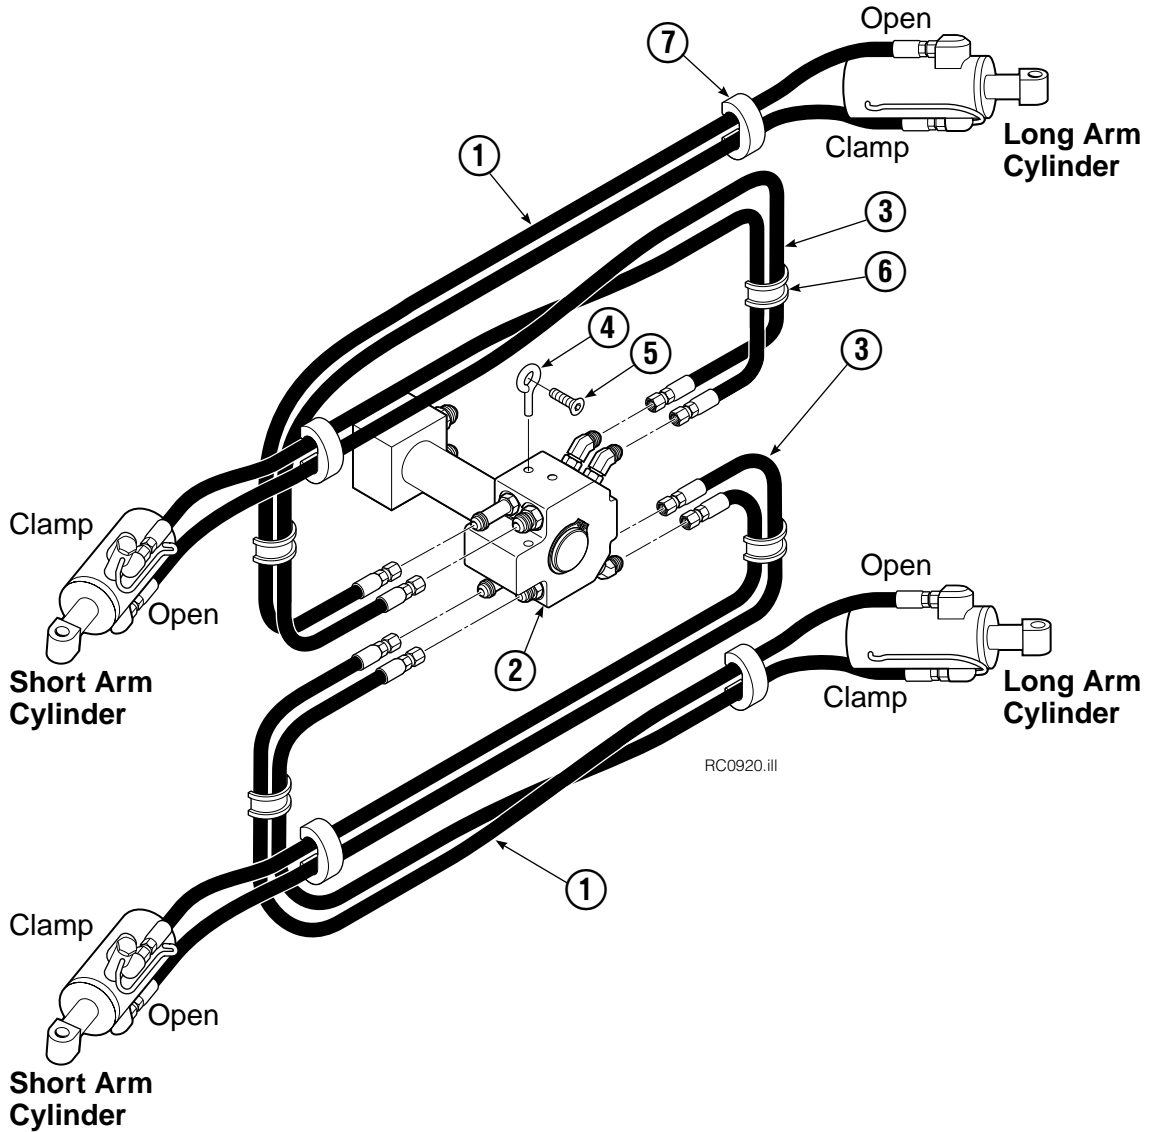

Common Components Group

RC0125.ill

45F			
REF	QTY	PART NO.	DESCRIPTION
		680634	Common Components Group
1	26	674837	Shim
2	24	4466	Capscrew, 3/8 NC x .50
3	8	674827	Retainer
4	8	680639	Pin
5	12	673385	Drive Pin
6	4	206589	Retainer
7	4	674835	Pin
8	20	660200	Shim
9	4	681669	Spacer

Reference: SK-4962, SK-4963.

Hosing Group

REF	QTY	PART NO.	DESCRIPTION
		223453	Hosing Group
1	4	680115	Hose, 43.75 in.
2	1	222670	Revolving Connection ▲
3	4	680115	Hose, 43.75 in.
4	2	227962	Eye Pin
5	2	4751	Capscrew, .375 x 1.00
6	4	680113	Insert
7	4	673416	Segment

▲ See Revolving Connection page for parts breakdown.
Reference: Common Parts Group 223452R1,R2.

Revolving Connection

REF	QTY	PART NO.	DESCRIPTION
		222670	Revolving Connection
1	4	604511	Fitting, 6-6
2	4	611302	Fitting, 6-6
3	1	3138	Snap Ring
4	1	7341	Snap Ring
5	2	564448	O-Ring
6	1	222673	End Block
7	2	768796	Capscrew, M8 x 35
8	1	222674	Shaft
9	1	222671	Body
10	2	605743	Fitting Adapter, 6-6
11	3	214649	Seal
		222679	Service Kit