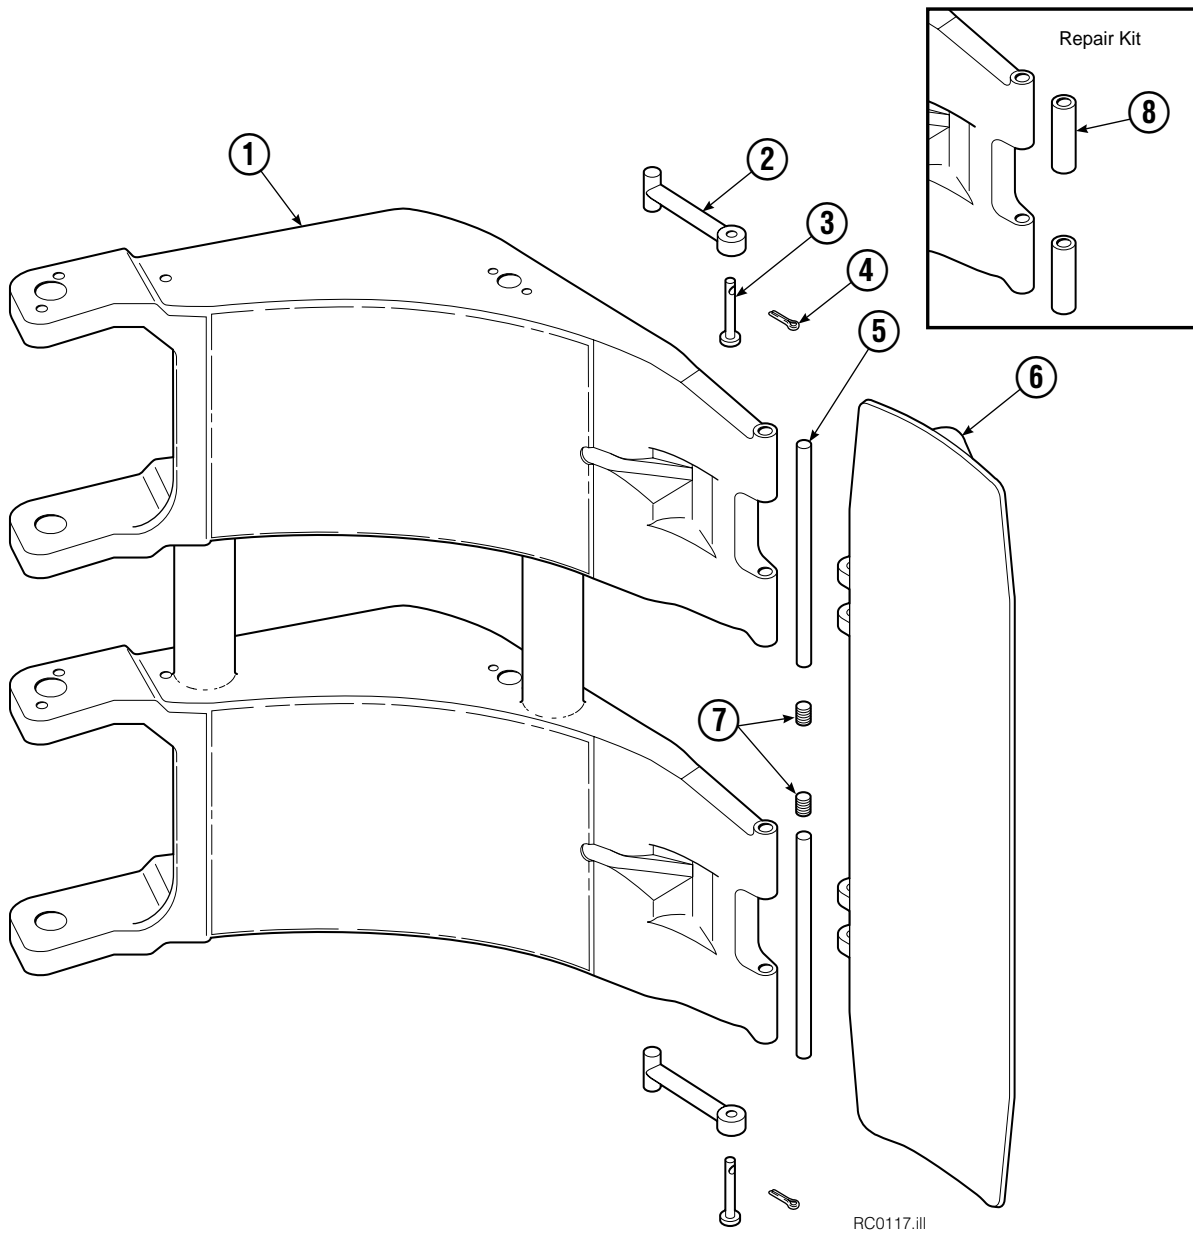

Long Arm

45F			
REF	QTY	PART NO.	DESCRIPTION
		207421	Contact Pad Group – Items 2-7
1	1	680437	Long Arm
2	2	674700	Link
3	2	674265	Clevis Pin
4	2	6525	Cotter Pin
5	2	674701	Pin
6	1	207420	Contact Pad
7	2	604510	Fitting
8	1	674928	Arm Tip Repair Kit

Reference: SK-4959