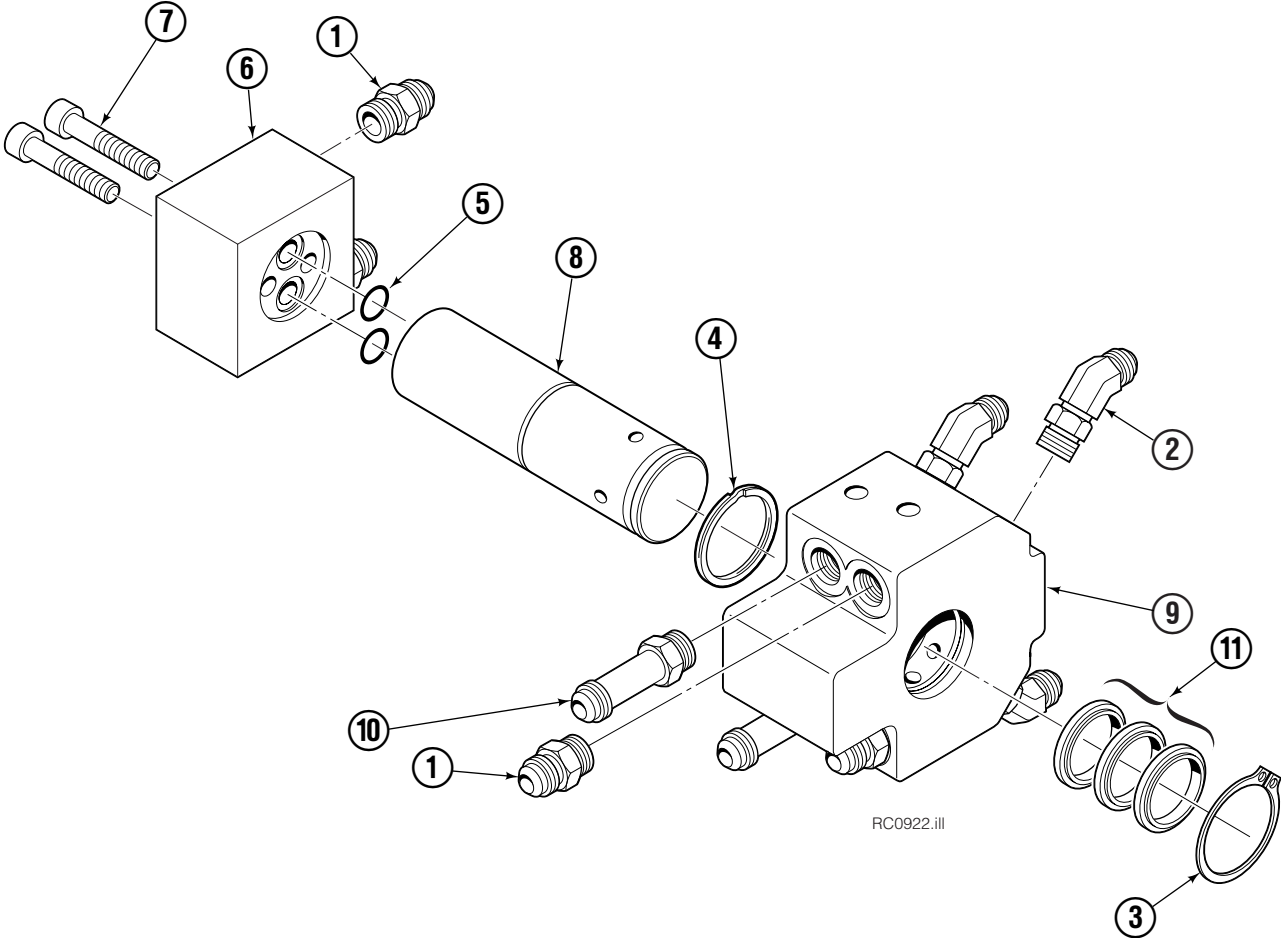

Reference: SK-4962, SK-4963.

Hosing Group

REF	QTY	PART NO.	DESCRIPTION
		223453	Hosing Group
1	4	680115	Hose, 43.75 in.
2	1	222670	Revolving Connection ▲
3	4	680115	Hose, 43.75 in.
4	2	227962	Eye Pin
5	2	4751	Capscrew, .375 x 1.00
6	4	680113	Insert
7	4	673416	Segment

▲ See Revolving Connection page for parts breakdown.
Reference: Common Parts Group 223452R1,R2.

Revolving Connection

REF	QTY	PART NO.	DESCRIPTION
		222670	Revolving Connection
1	4	604511	Fitting, 6-6
2	4	611302	Fitting, 6-6
3	1	3138	Snap Ring
4	1	7341	Snap Ring
5	2	564448	O-Ring
6	1	222673	End Block
7	2	768796	Capscrew, M8 x 35
8	1	222674	Shaft
9	1	222671	Body
10	2	605743	Fitting Adapter, 6-6
11	3	214649	Seal
		222679	Service Kit

Short Arm Cylinder

REF	QTY	PART NO.	DESCRIPTION
		555155	Cylinder Assembly
1	1	674840	Bearing
2	1	560997	Nut
3	1	660767	◆ Bearing
4	1	662460	◆ Seal
5	2	638293	◆ Back-Up Ring
6	2	604511	Fitting, 6-6
7	1	556852	Fitting, 4
8	1	557212	Check Valve
9	1	2797	◆ O-Ring
10	1	615140	◆ Back-Up Ring
11	1	554598	◆ Seal
12	1	564930	◆ Wiper
13	1	555243	Rod
14	1	555207	Retainer
15	1	555226	Piston
16	1	2722	◆ O-Ring
17	1	555242	Shell
18	1	667516	Check Valve Service Kit
19	1	-	Spacer
20	2	564372	Bearing
21	1	672909	Seal Loader
		555227	Service Kit