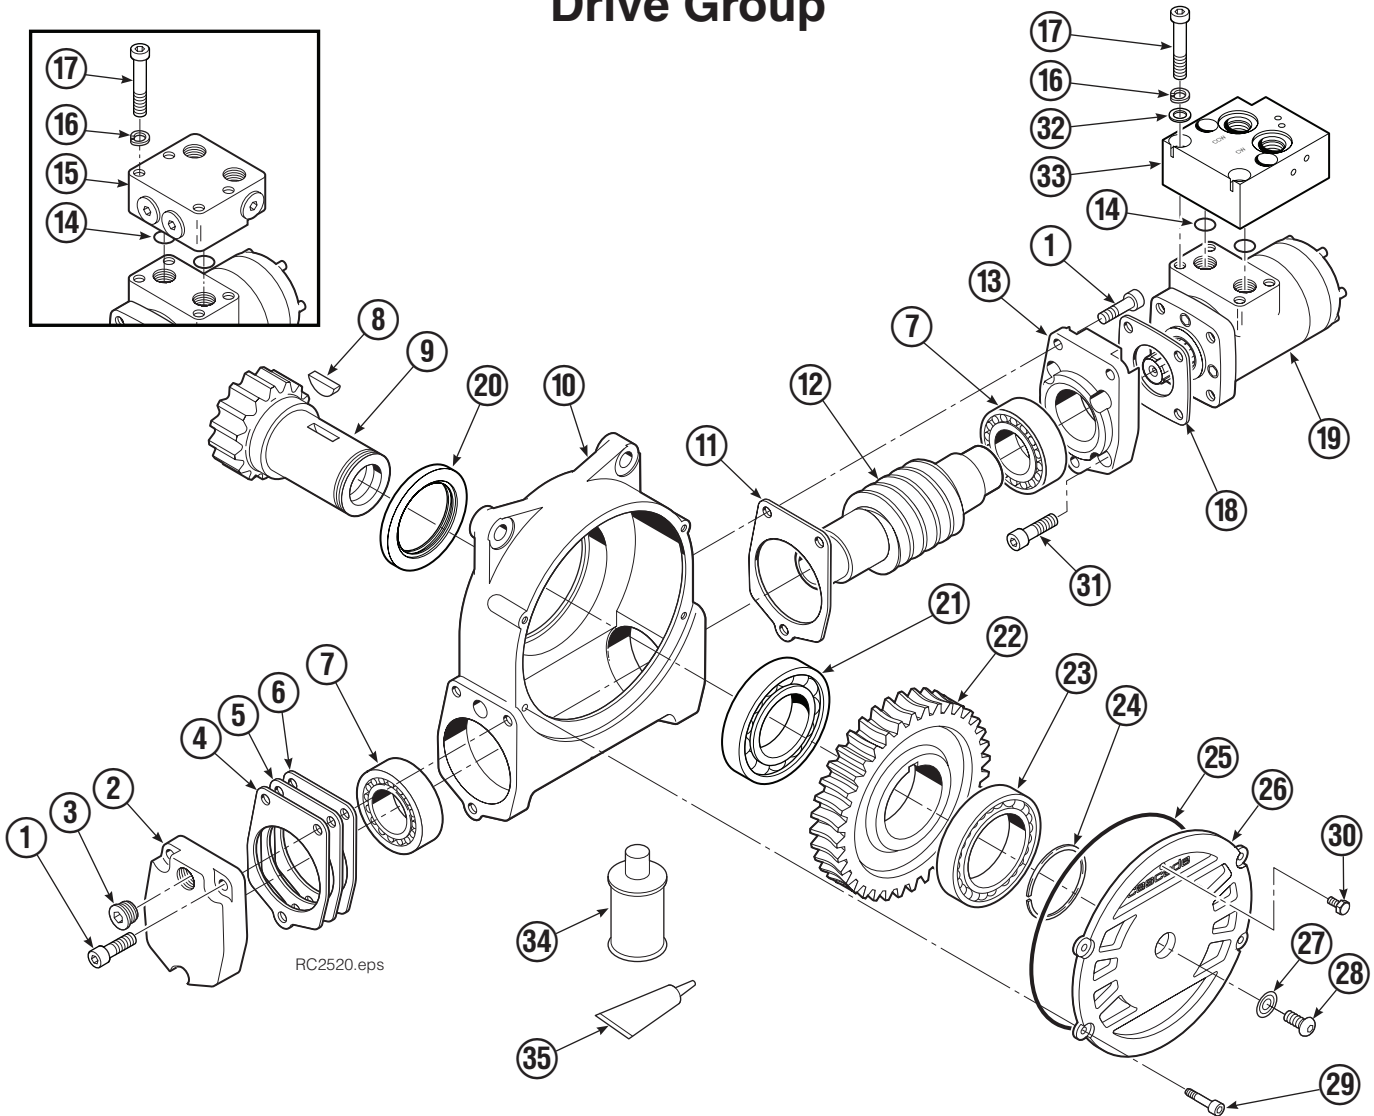

Drive Group

REF	QTY	PART NO.	DESCRIPTION	REF	QTY	PART NO.	DESCRIPTION
		6206125	Drive Group with 2.2 c.i. Motor	19	1	210139	Drive Motor – 2.2 c.i. ■
1	6	769570	Capscrew, M12 x 25	20	1	3014870	Seal
2	1	676855	Cover	21	1	6033892	Bearing ★
3	1	604510	Fitting, 6	22	1	675609	Worm Gear
4	●	670574	Shim – .010" (brown)	23	1	670581	Bearing
5	●	671757	Shim – .015" (pink)	24	1	7214	Snap Ring
6	●	671758	Shim – .020" (yellow)	25	1	643423	O-Ring
7	2	670579	Bearing ▼	26	1	775552	Cover
8	1	670582	Key	27	1	783609	Seal
9	1	670506	Pinion	28	1	783608	Capscrew, M12 x 16
10	1	775551	Housing	29	4	200882	Capscrew, M8 x 20
11	1	686465	Gasket	30	1	644010	Relief Fitting
12	1	675608	Worm	31	4	4468	Capscrew, 3/8 x .75
13	1	775553	Adapter	32	4	221494	Washer, M8
14	2	2705	O-Ring	33	1	6063316	Check Valve ◆
15	1	670549	Check Valve ◆	34	1	656300	Gear Box Lube – 48 oz.
16	4	6444	Lockwasher	35	1	668184	Sealant
17	4	607059	Capscrew, 5/16 x 1.75			670578	Shim Service Kit(items 4-6,11,25,35)▼
18	1	670575	Gasket			212919	Motor Kit–2.2 (items 11,14,18,19,35)

● Quantity as required.

◆ See Valve page for parts breakdown.

■ See Drive Motor page for parts breakdown.

★ For service replacement use Bearing 670580.

▼ Included in Bearing Service Kit 675638