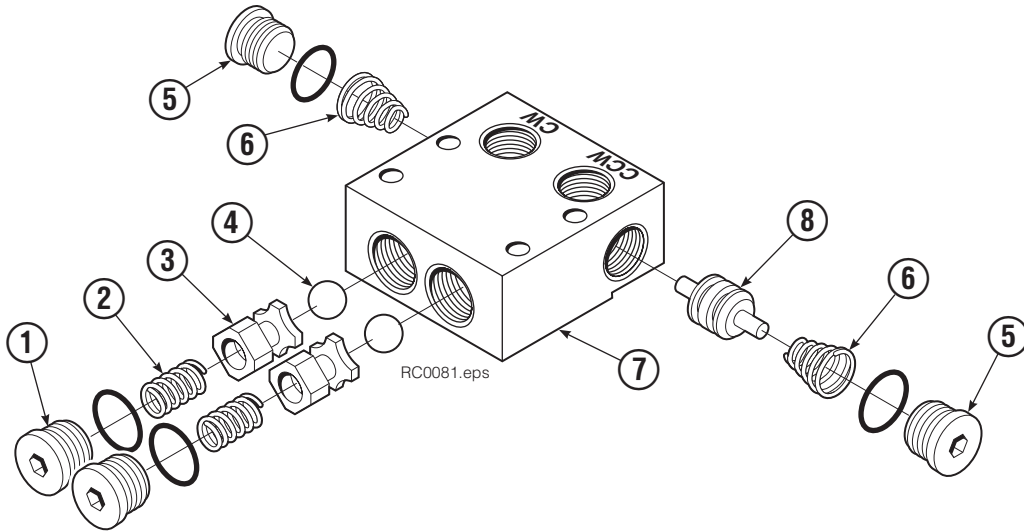

● Quantity as required.

◆ See Valve page for parts breakdown.

■ See Drive Motor page for parts breakdown.

★ For service replacement use Bearing 670580.

▼ Included in Bearing Service Kit 675638

Check Valve

REF	QTY	PART NO.	DESCRIPTION
		670549	Check Valve Assembly
1	2	609453	Fitting, 10
2	2	670552	Spring
3	2	670551	Guide
4	2	7020	Ball
5	2	602580	Fitting, 8
6	2	673989	Spring
7	1	670550	Body
8	1	670553	Spool