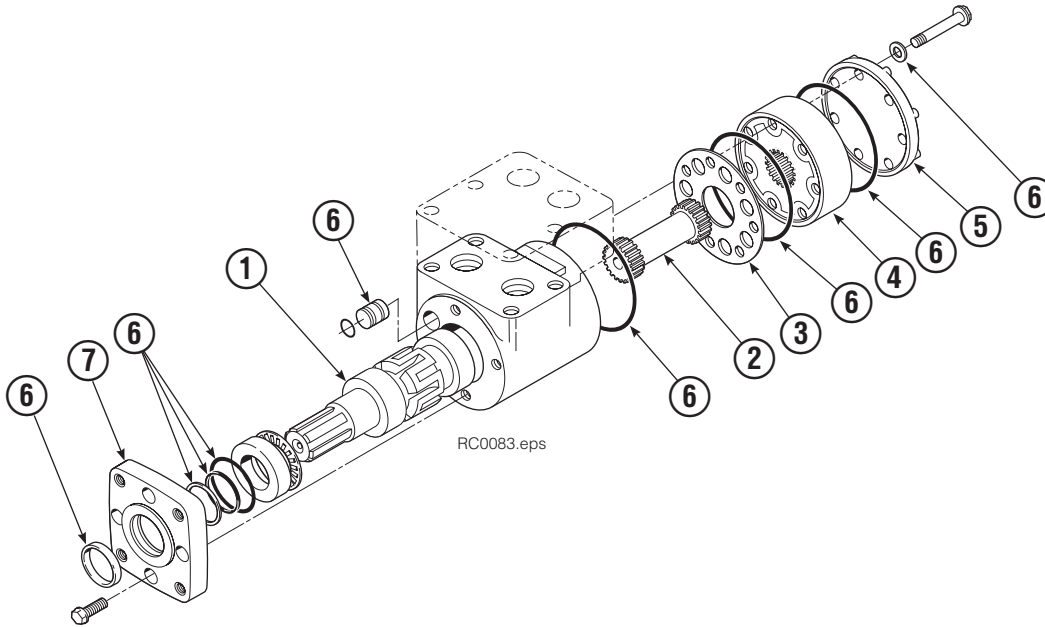

Base Unit

80G			
REF	QTY	PART NO.	DESCRIPTION
		6062428	Base Unit Group
1	1	6061684	Baseplate
2	1	6066053	Faceplate
3	1	775963	Bearing Assembly
4	1	7401	Grease Fitting
5	13	214487	Capscrew, M12 x 40 ●
6	11	206174	Capscrew, M12 x 45 ●
7	15	683822	Lockwasher, M12 ●
8	4	211689	Capscrew, M12 x 30
9	24	767596	Capscrew, M12 x 40 ■
10	1	6605	Plug
11	1	6083805	Seal ◆

● Quantity as required.

◆ See Valve page for parts breakdown.

■ See Drive Motor page for parts breakdown.

★ For service replacement use Bearing 670580.

▼ Included in Bearing Service Kit 675638

Check Valve

REF	QTY	PART NO.	DESCRIPTION
		670549	Check Valve Assembly
1	2	609453	Fitting, 10
2	2	670552	Spring
3	2	670551	Guide
4	2	7020	Ball
5	2	602580	Fitting, 8
6	2	673989	Spring
7	1	670550	Body
8	1	670553	Spool

REF	QTY	PART NO.	DESCRIPTION
		6063316	Check Valve Assembly
1	1	6063282	Valve Body
2	2	6038929	Check Valve - PO
3	2	667516	Service Kit

Drive Motor

REF	QTY	PART NO.	DESCRIPTION
		210139	Drive Motor – 2.2 c.i.
1	1	675478	Shaft
2	1	675477	Drive
3	1	211528	Spacer Plate
4	1	210137	Gerotor Set
5	1	211527	End Cap
6	1	206405	Service Kit ●
7	1	685090	Flange