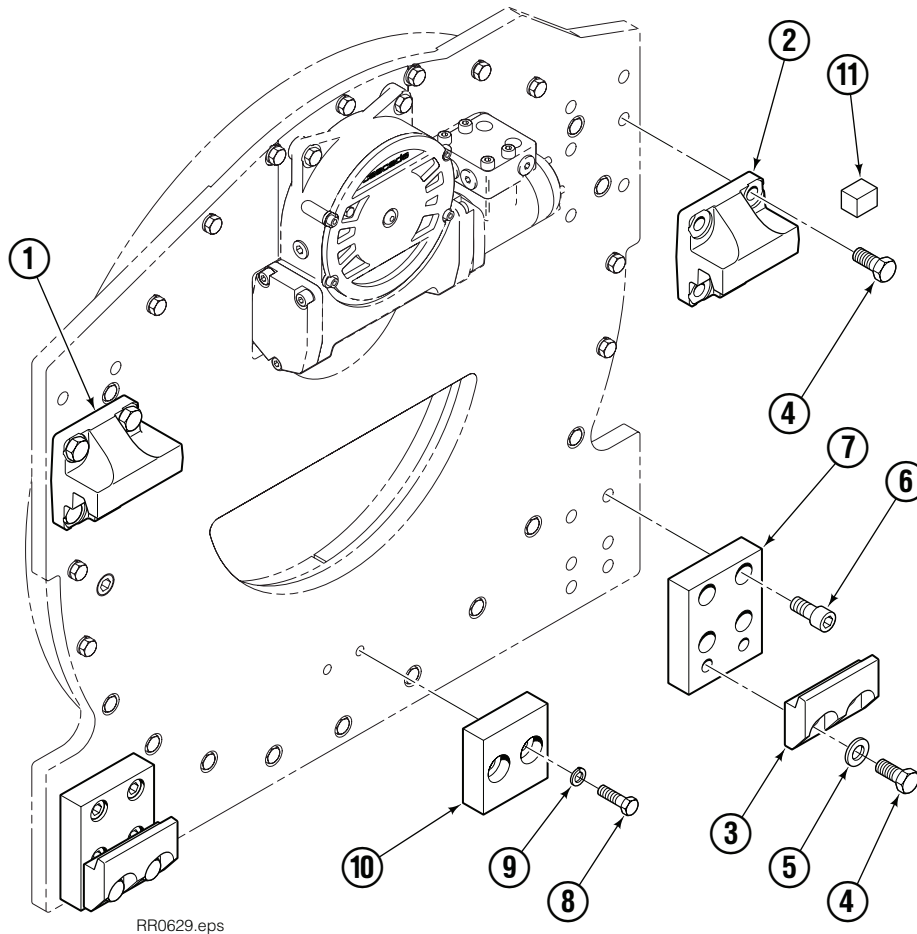

Fitting Group

REF	QTY	PART NO.	DESCRIPTION
		212367	Fitting Group
1	1	601377	Fitting, 8-8
2	1	605761	Fitting, 8-8
3	1	601250	Fitting, 8-8

Fork Bar Group

80G			
REF	QTY	PART NO.	DESCRIPTION
		6066419	Fork Bar Group, 1116 mm (44 in.)
1	1	6066415	Upper Fork Bar
2	1	6066416	Lower Fork Bar
3	16	769581	Capscrew, M20 x 45
4	16	779506	Lockwasher, M20
5	2	775443	Capscrew, M16 x 25

Middle Hook

80G/100G			
REF	QTY	PART NO.	DESCRIPTION
1	2	689280	Middle Hook

Mounting Group

RR0629.eps

Class III, 0°

REF	QTY	PART NO.	DESCRIPTION
		6066617	Mounting Group
1	1	670684	Upper Hook, LH
2	1	670685	Upper Hook, RH
3	2	675969	Lower Hook
4	12	779010	Capscrew, M16 x 35
5	4	211179	Washer, M16
6	8	769574	Capscrew, M16 x 35
7	2	6066814	Adapter Plate
8	2	768555	Capscrew, M12 x 40
9	2	683822	Lockwasher, M12
10	1	670687	Bumper
11	1	670704	Stop Block Kit