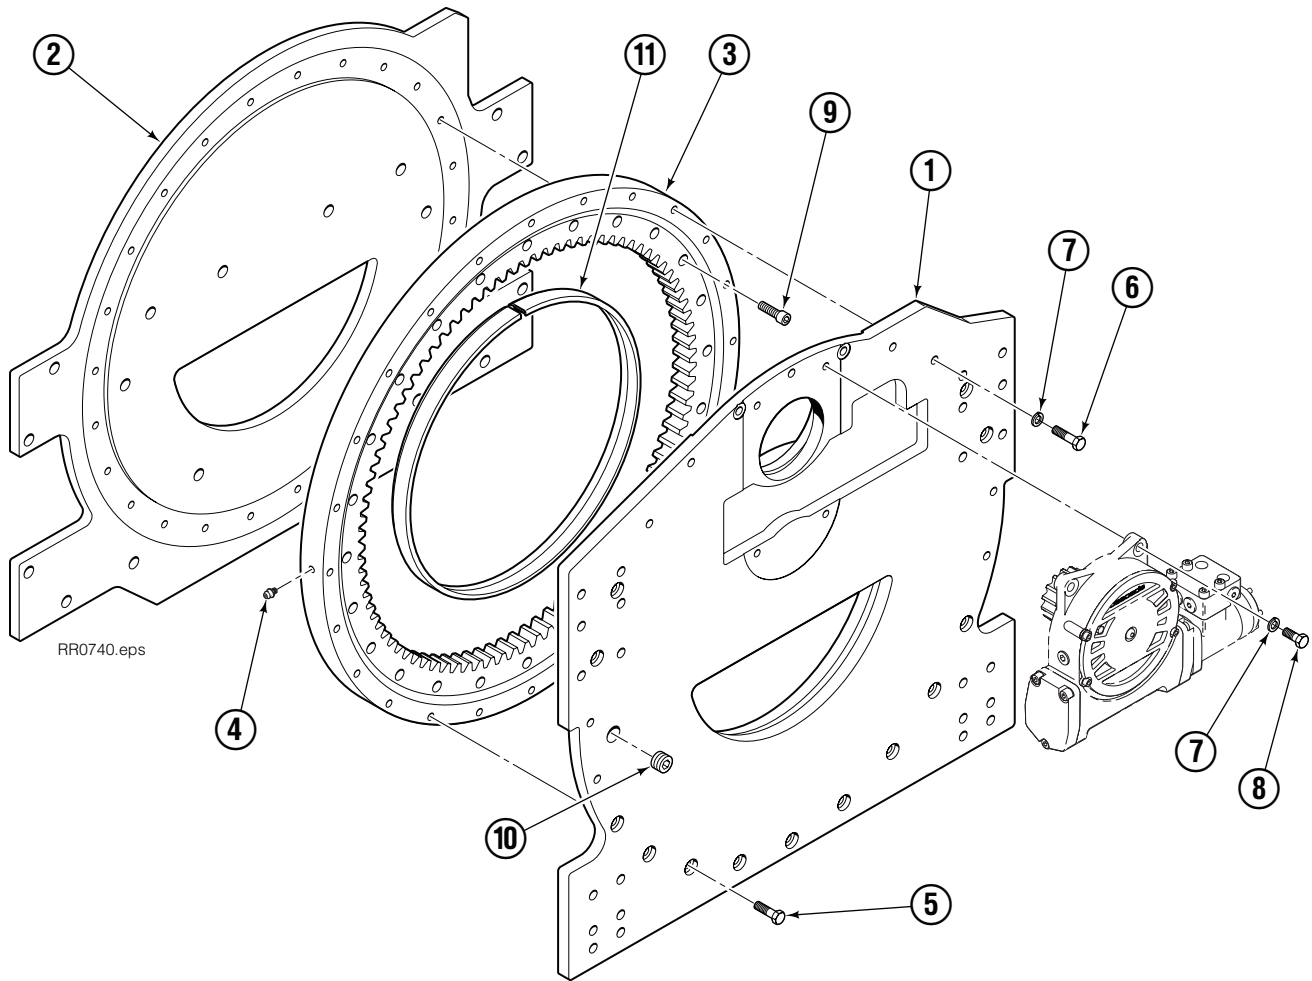

Base Unit

80G			
REF	QTY	PART NO.	DESCRIPTION
		6062428	Base Unit Group
1	1	6061684	Baseplate
2	1	6066053	Faceplate
3	1	775963	Bearing Assembly
4	1	7401	Grease Fitting
5	13	214487	Capscrew, M12 x 40 ●
6	11	206174	Capscrew, M12 x 45 ●
7	15	683822	Lockwasher, M12 ●
8	4	211689	Capscrew, M12 x 30
9	24	767596	Capscrew, M12 x 40 ■
10	1	6605	Plug
11	1	6083805	Seal ◆

● Quantity as required.

◆ See Valve page for parts breakdown.

■ See Drive Motor page for parts breakdown.

★ For service replacement use Bearing 670580.

▼ Included in Bearing Service Kit 675638

Check Valve

REF	QTY	PART NO.	DESCRIPTION
		670549	Check Valve Assembly
1	2	609453	Fitting, 10
2	2	670552	Spring
3	2	670551	Guide
4	2	7020	Ball
5	2	602580	Fitting, 8
6	2	673989	Spring
7	1	670550	Body
8	1	670553	Spool

REF	QTY	PART NO.	DESCRIPTION
		6063316	Check Valve Assembly
1	1	6063282	Valve Body
2	2	6038929	Check Valve - PO
3	2	667516	Service Kit

Drive Motor

REF	QTY	PART NO.	DESCRIPTION
		210139	Drive Motor – 2.2 c.i.
1	1	675478	Shaft
2	1	675477	Drive
3	1	211528	Spacer Plate
4	1	210137	Gerotor Set
5	1	211527	End Cap
6	1	206405	Service Kit ●
7	1	685090	Flange