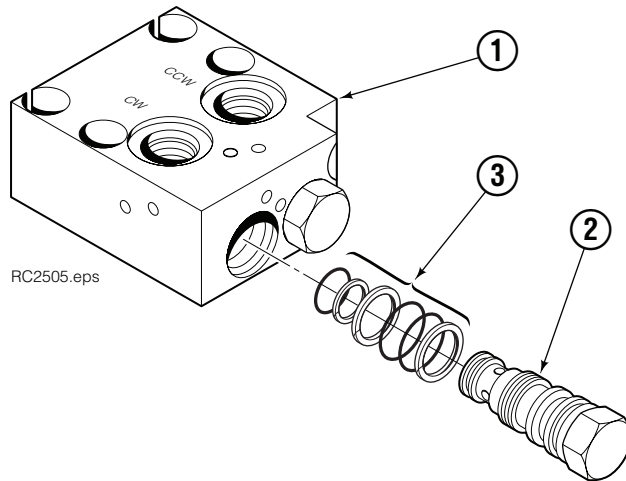

● Quantity as required.

◆ See Valve page for parts breakdown.

■ See Drive Motor page for parts breakdown.

★ For service replacement use Bearing 670580.

▼ Included in Bearing Service Kit 675638

Check Valve

REF	QTY	PART NO.	DESCRIPTION
		670549	Check Valve Assembly
1	2	609453	Fitting, 10
2	2	670552	Spring
3	2	670551	Guide
4	2	7020	Ball
5	2	602580	Fitting, 8
6	2	673989	Spring
7	1	670550	Body
8	1	670553	Spool