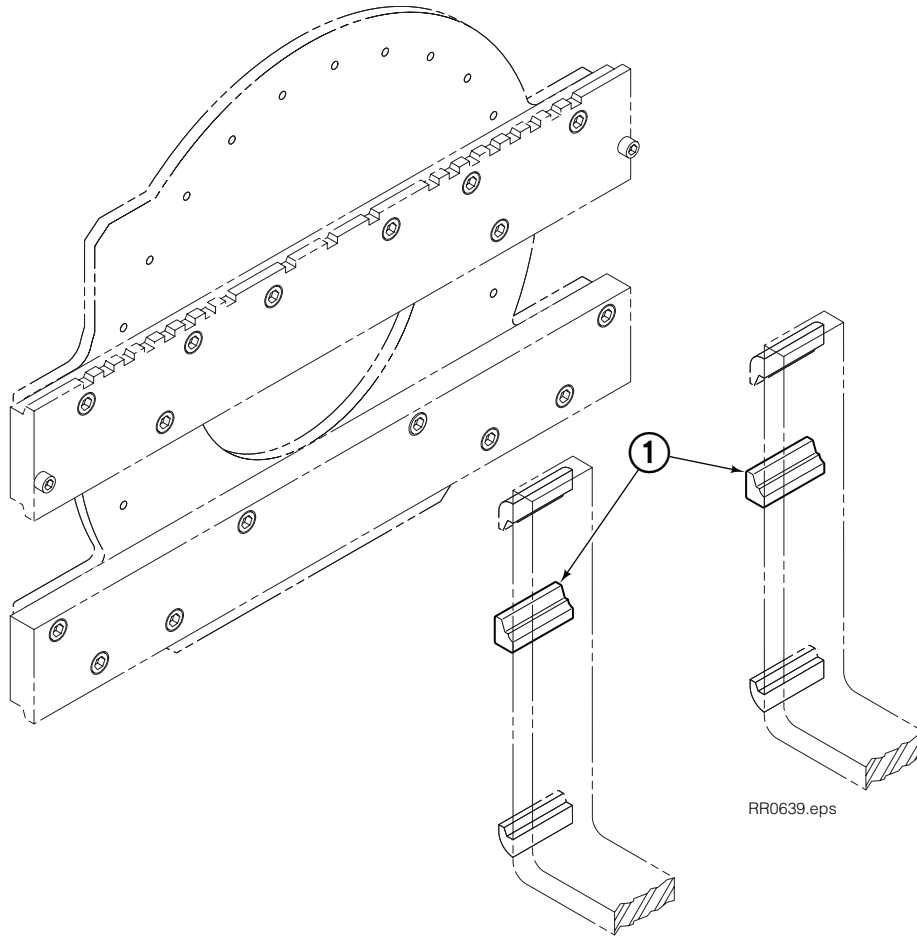

Fitting Group

REF	QTY	PART NO.	DESCRIPTION
		212367	Fitting Group
1	1	601377	Fitting, 8-8
2	1	605761	Fitting, 8-8
3	1	601250	Fitting, 8-8

Fork Bar Group

80G			
REF	QTY	PART NO.	DESCRIPTION
		6066419	Fork Bar Group, 1116 mm (44 in.)
1	1	6066415	Upper Fork Bar
2	1	6066416	Lower Fork Bar
3	16	769581	Capscrew, M20 x 45
4	16	779506	Lockwasher, M20
5	2	775443	Capscrew, M16 x 25

Middle Hook

80G/100G			
REF	QTY	PART NO.	DESCRIPTION
1	2	689280	Middle Hook

Mounting Group

RR0629.eps

Class III, 0°

REF	QTY	PART NO.	DESCRIPTION
		6066617	Mounting Group
1	1	670684	Upper Hook, LH
2	1	670685	Upper Hook, RH
3	2	675969	Lower Hook
4	12	779010	Capscrew, M16 x 35
5	4	211179	Washer, M16
6	8	769574	Capscrew, M16 x 35
7	2	6066814	Adapter Plate
8	2	768555	Capscrew, M12 x 40
9	2	683822	Lockwasher, M12
10	1	670687	Bumper
11	1	670704	Stop Block Kit