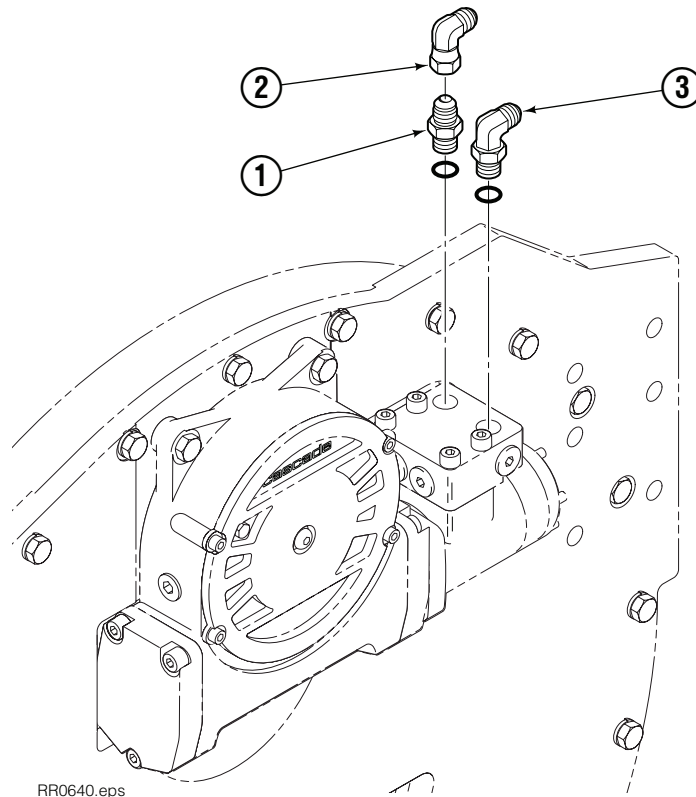

● Quantity as required.

◆ See Valve page for parts breakdown.

■ See Drive Motor page for parts breakdown.

★ For service replacement use Bearing 670580.

▼ Included in Bearing Service Kit 675638

Check Valve

REF	QTY	PART NO.	DESCRIPTION
		670549	Check Valve Assembly
1	2	609453	Fitting, 10
2	2	670552	Spring
3	2	670551	Guide
4	2	7020	Ball
5	2	602580	Fitting, 8
6	2	673989	Spring
7	1	670550	Body
8	1	670553	Spool

REF	QTY	PART NO.	DESCRIPTION
		6063316	Check Valve Assembly
1	1	6063282	Valve Body
2	2	6038929	Check Valve - PO
3	2	667516	Service Kit

Drive Motor

REF	QTY	PART NO.	DESCRIPTION
		210139	Drive Motor – 2.2 c.i.
1	1	675478	Shaft
2	1	675477	Drive
3	1	211528	Spacer Plate
4	1	210137	Gerotor Set
5	1	211527	End Cap
6	1	206405	Service Kit ●
7	1	685090	Flange

Fitting Group

REF	QTY	PART NO.	DESCRIPTION
		212367	Fitting Group
1	1	601377	Fitting, 8-8
2	1	605761	Fitting, 8-8
3	1	601250	Fitting, 8-8

Fork Bar Group

80G			
REF	QTY	PART NO.	DESCRIPTION
		6066419	Fork Bar Group, 1116 mm (44 in.)
1	1	6066415	Upper Fork Bar
2	1	6066416	Lower Fork Bar
3	16	769581	Capscrew, M20 x 45
4	16	779506	Lockwasher, M20
5	2	775443	Capscrew, M16 x 25