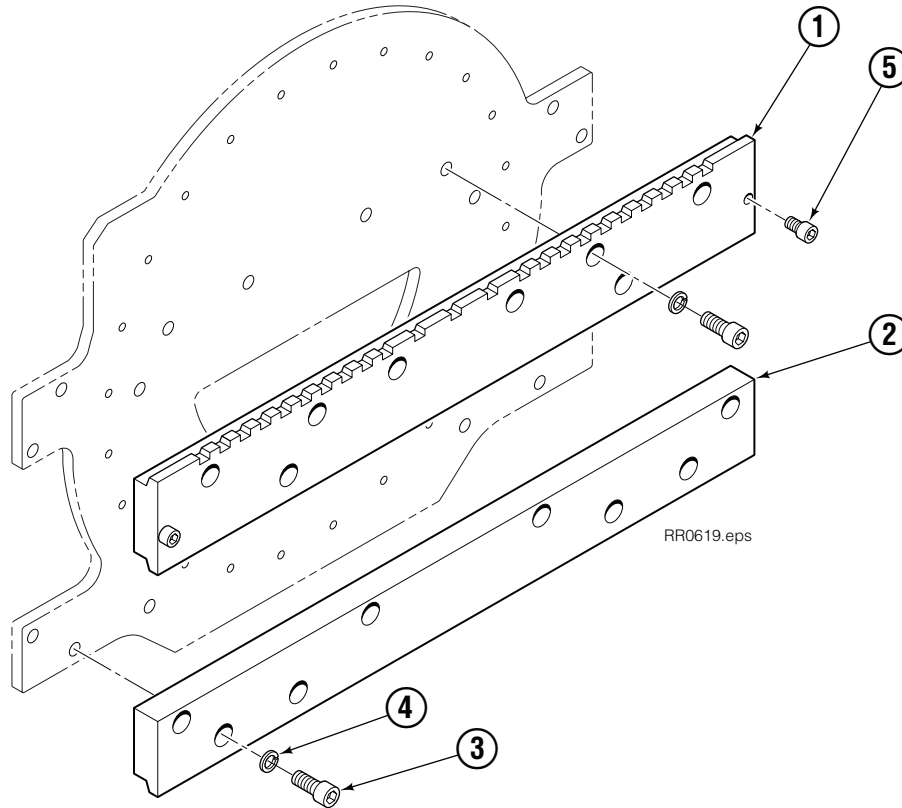

Fitting Group

REF	QTY	PART NO.	DESCRIPTION
		212367	Fitting Group
1	1	601377	Fitting, 8-8
2	1	605761	Fitting, 8-8
3	1	601250	Fitting, 8-8

Fork Bar Group

80G			
REF	QTY	PART NO.	DESCRIPTION
		6066419	Fork Bar Group, 1116 mm (44 in.)
1	1	6066415	Upper Fork Bar
2	1	6066416	Lower Fork Bar
3	16	769581	Capscrew, M20 x 45
4	16	779506	Lockwasher, M20
5	2	775443	Capscrew, M16 x 25