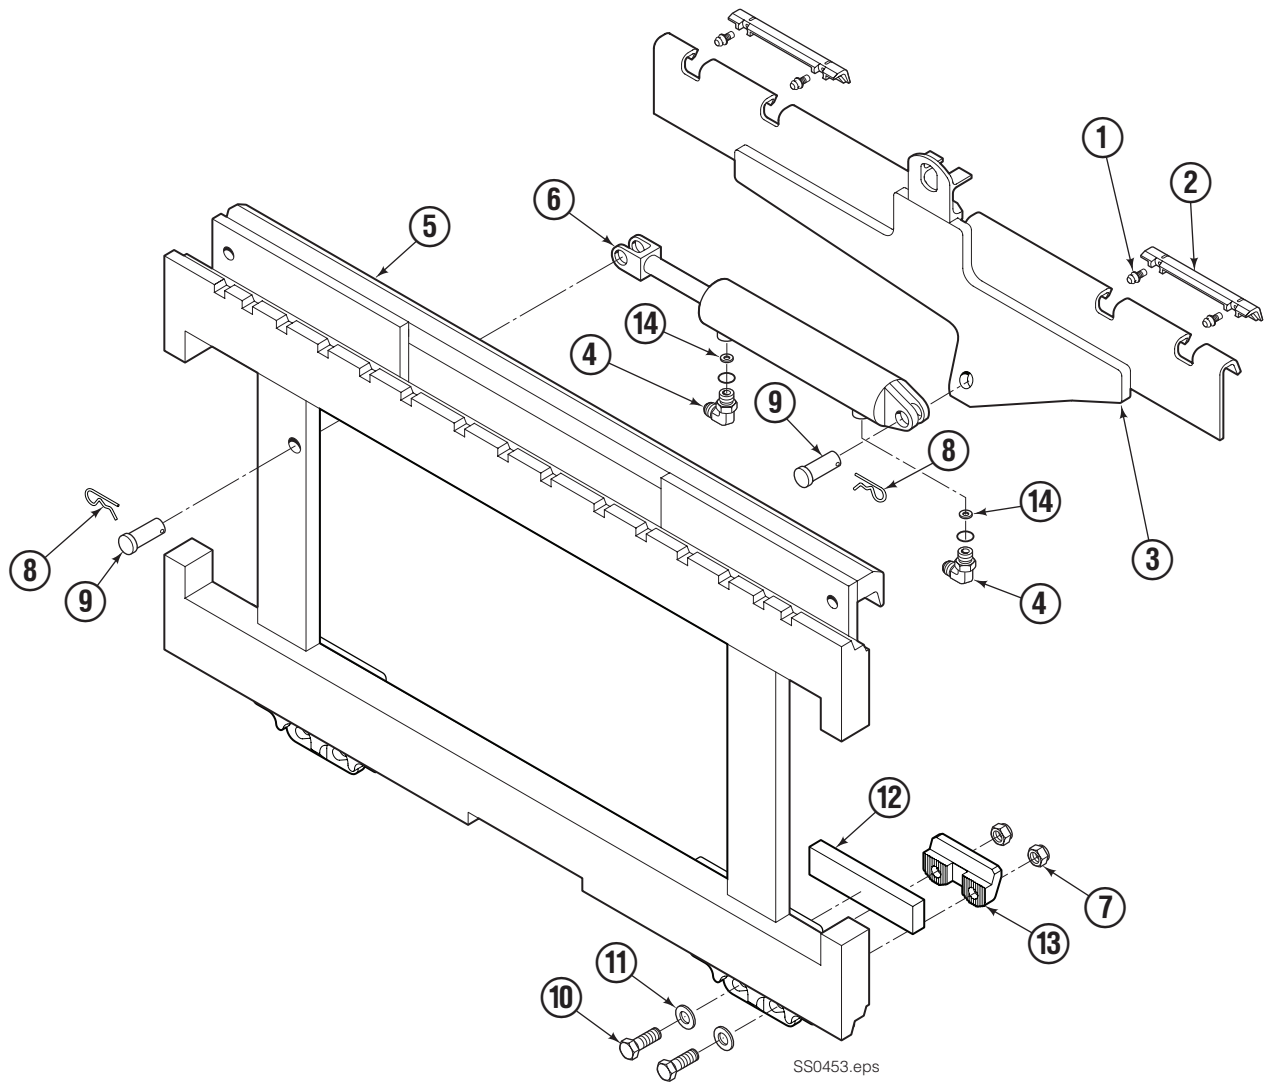

Sideshifter Assembly

| 120D | | | | | | | |
|------|-----|----------|----------------------|-----|-----|----------|----------------------|
| REF | QTY | PART NO. | DESCRIPTION | REF | QTY | PART NO. | DESCRIPTION |
| | | 6101479 | Sideshifter Assembly | 8 | 2 | 672726 | ◆ Cotter Pin |
| 1 | 4 | 7403 | Grease Fitting | 9 | 1 | 678528 | ◆ Clevis Pin |
| 2 | 2 | 672018 | Bearing Segment | 10 | 4 | 752903 | ● Capscrew, M16 x 45 |
| 3 | 1 | 216362 | Anchor Bracket | 11 | 4 | 667225 | ● Washer |
| 4 | 2 | 601676 | ◆ Fitting, 6-6 | 12 | 2 | 208350 | Lower Bearing |
| 5 | 1 | 6101516 | Faceplate ■ | 13 | 2 | 6004779 | ● Lower Hook |
| 6 | 1 | 676649 | Cylinder ▲ | 14 | 2 | 6024818 | ◆ Restrictor Washer |
| 7 | 4 | 678990 | ● Nut | | | | |