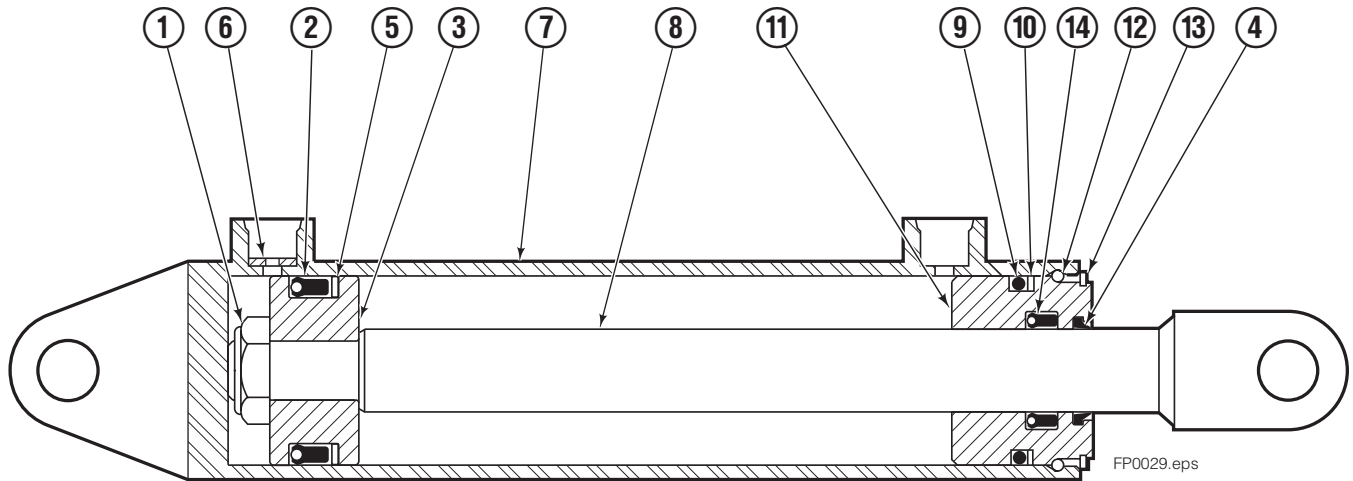

Sideshift Cylinder Assembly

120D			
REF	QTY	PART NO.	DESCRIPTION
		676649	Cylinder Assembly
1	1	678019	Nut
2	1	662456	◆ Seal
3	1	553527	Piston
4	1	636852	◆ Wiper
5	1	649817	◆ Nylon Ring
6	1	—	Washer
7	1	6119961	Shell
8	1	6119827	Rod
9	1	2789	◆ O-Ring
10	1	615132	◆ Back-Up Ring
11	1	553528	Retainer
12	1	553688	Retaining Ring
13	1	7211	Snap Ring
14	1	662447	◆ Seal
		553866	Service Kit

◆ Included in Service Kit 553866.