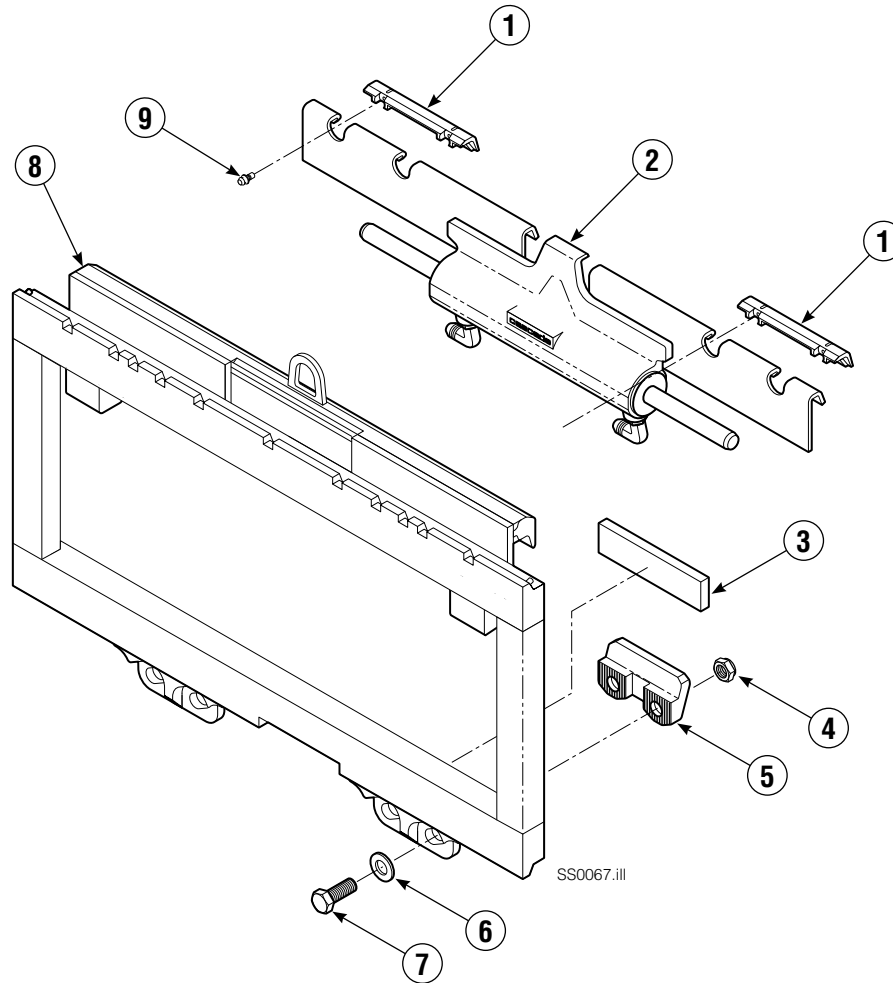

Publications

GA0006 eps

100E Sideshifter	
PART NO.	DESCRIPTION
	Parts Manual
205849	Service Manual
205124	Operator Guide
205125	Installation Instruction
679929	Tool Catalog
673964	Literature Index Order Form

Sideshift Group

Reference:
S-4061 Frame Group
208352, 208368 Common Parts Group

100E			
REF	QTY	PART NO.	DESCRIPTION
1	2	672018	Upper Bearing
2	1	■	Cylinder
3	▼	208350	Lower Bearing
♣4	4	553857	Nut, 5/8NC GR5
♣5	2	204186	Lower Hook
♣6	4	667225	Washer
♣7	4	639121	Capscrew, 5/8NCx1.50 GR5
8	1	●	Frame
9	4	7403	Zerk Fitting

Cylinder

100E

REF	QTY	PART NO.	DESCRIPTION	REF	QTY	PART NO.	DESCRIPTION
		379256	Cylinder Assembly, 47.0 in. (1195 mm)	● 8	2	564404	Bearing Ring
● 1	2	564408	Wiper Seal	● 9	1	564407	Piston Seal
2	2	7210	Snap Ring	10	2	564402	Retainer
3	2	564403	Retaining Ring	11	1	205369	Speed Control Washer
● 4	2	615131	Back-Up Ring	12	2	-	Spacer
● 5	2	2789	O-Ring	13	2	601676	Fitting, JIC 6-6
● 6	2	564406	Rod Seal	14	-	■	Cylinder Shell
7	1	564401	Rod			564409	Service Kit