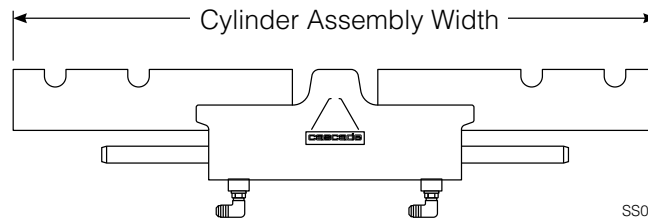

Sideshift Group

Reference:
S-4061 Frame Group
208352, 208368 Common Parts Group

100E			
REF	QTY	PART NO.	DESCRIPTION
1	2	672018	Upper Bearing
2	1	■	Cylinder
3	▼	208350	Lower Bearing
♣4	4	553857	Nut, 5/8NC GR5
♣5	2	204186	Lower Hook
♣6	4	667225	Washer
♣7	4	639121	Capscrew, 5/8NCx1.50 GR5
8	1	●	Frame
9	4	7403	Zerk Fitting

- If the frame needs replacing, your best value is to order the complete sideshift assembly.
- See cylinder page for parts breakdown.
- ▼ Quantity as required.
- ♣ Included in Lower Hook Service Kit 204182.

Cylinder

100E

REF	QTY	PART NO.	DESCRIPTION	REF	QTY	PART NO.	DESCRIPTION
		379256	Cylinder Assembly, 47.0 in. (1195 mm)	● 8	2	564404	Bearing Ring
● 1	2	564408	Wiper Seal	● 9	1	564407	Piston Seal
2	2	7210	Snap Ring	10	2	564402	Retainer
3	2	564403	Retaining Ring	11	1	205369	Speed Control Washer
● 4	2	615131	Back-Up Ring	12	2	-	Spacer
● 5	2	2789	O-Ring	13	2	601676	Fitting, JIC 6-6
● 6	2	564406	Rod Seal	14	-	■	Cylinder Shell
7	1	564401	Rod			564409	Service Kit