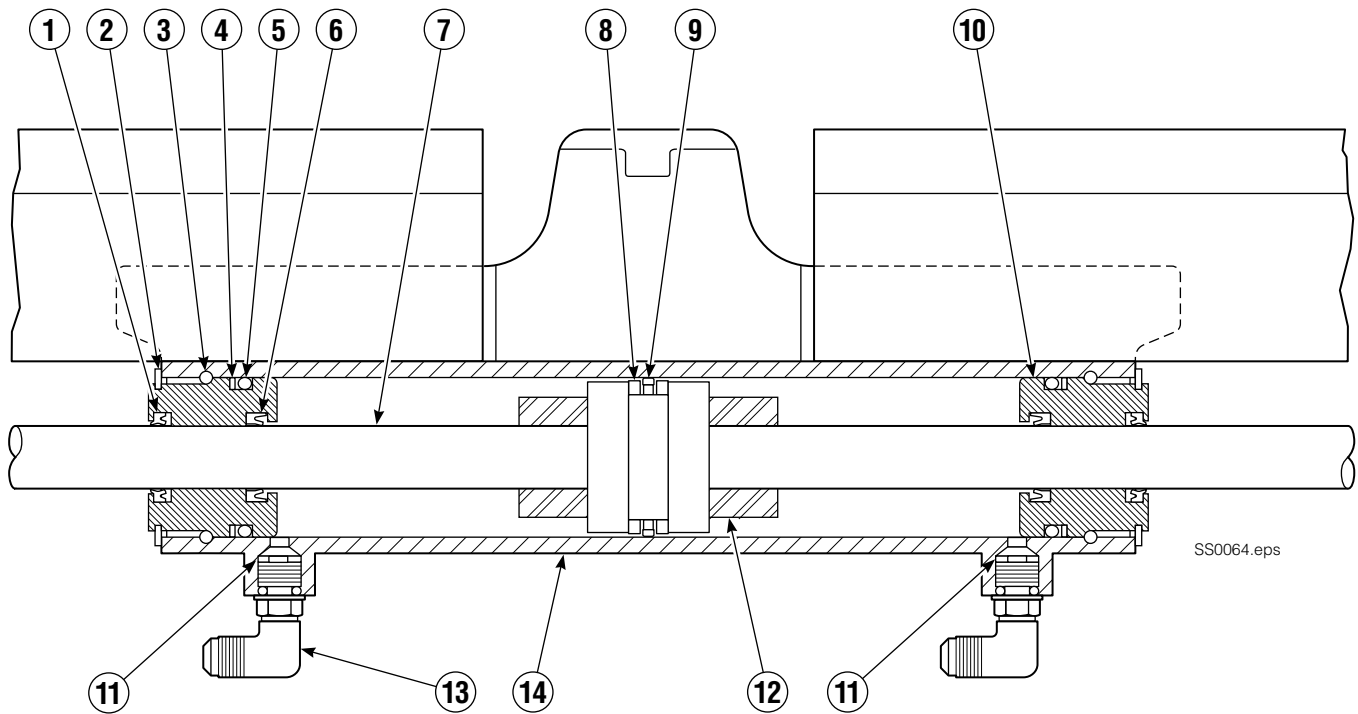

Sideshift Group

Reference:
S-4061 Frame Group
208352, 208368 Common Parts Group

100E			
REF	QTY	PART NO.	DESCRIPTION
1	2	672018	Upper Bearing
2	1	■	Cylinder
3	▼	208350	Lower Bearing
♣4	4	553857	Nut, 5/8NC GR5
♣5	2	204186	Lower Hook
♣6	4	667225	Washer
♣7	4	639121	Capscrew, 5/8NCx1.50 GR5
8	1	●	Frame
9	4	7403	Zerk Fitting

Cylinder

100E

REF	QTY	PART NO.	DESCRIPTION	REF	QTY	PART NO.	DESCRIPTION
		379256	Cylinder Assembly, 47.0 in. (1195 mm)	● 8	2	564404	Bearing Ring
● 1	2	564408	Wiper Seal	● 9	1	564407	Piston Seal
2	2	7210	Snap Ring	10	2	564402	Retainer
3	2	564403	Retaining Ring	11	1	205369	Speed Control Washer
● 4	2	615131	Back-Up Ring	12	2	-	Spacer
● 5	2	2789	O-Ring	13	2	601676	Fitting, JIC 6-6
● 6	2	564406	Rod Seal	14	-	■	Cylinder Shell
7	1	564401	Rod			564409	Service Kit