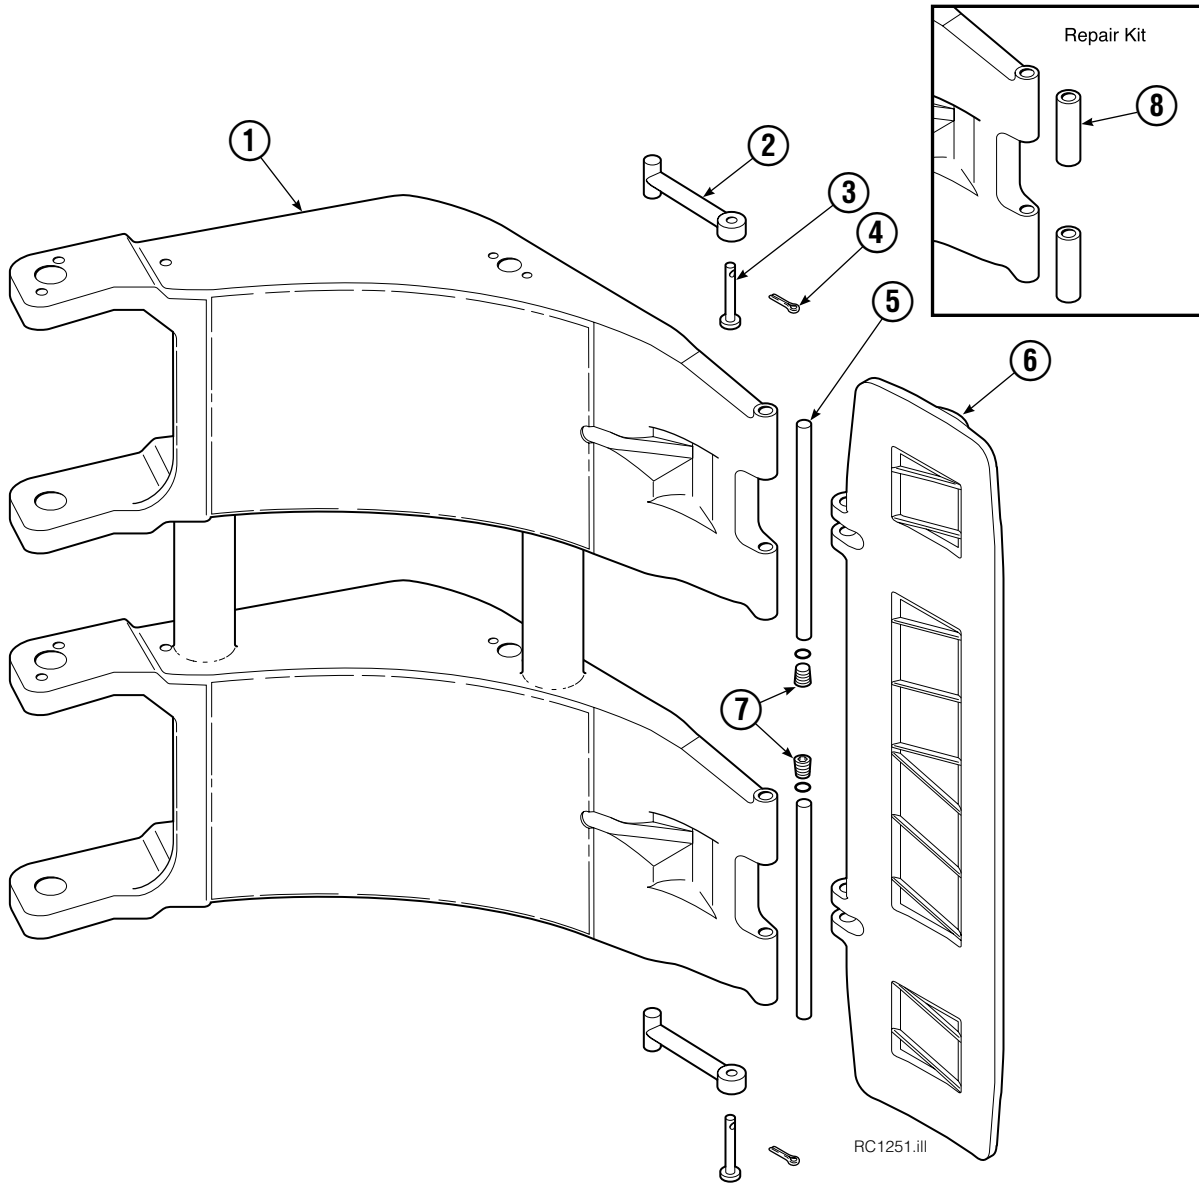

Contact Pad and Long Arm

77F			
REF	QTY	PART NO.	DESCRIPTION
		398938	Contact Pad Group ●
1	1	206674	Long Arm
2	2	674994	Link
3	2	682978	Clevis Pin
4	2	6525	Cotter Pin
5	2	674993	Pin
6	1	338707	Contact Pad
7	2	689900	Plug
8	1	676810	Arm Tip Repair Kit

● Includes items 2 through 7 only.