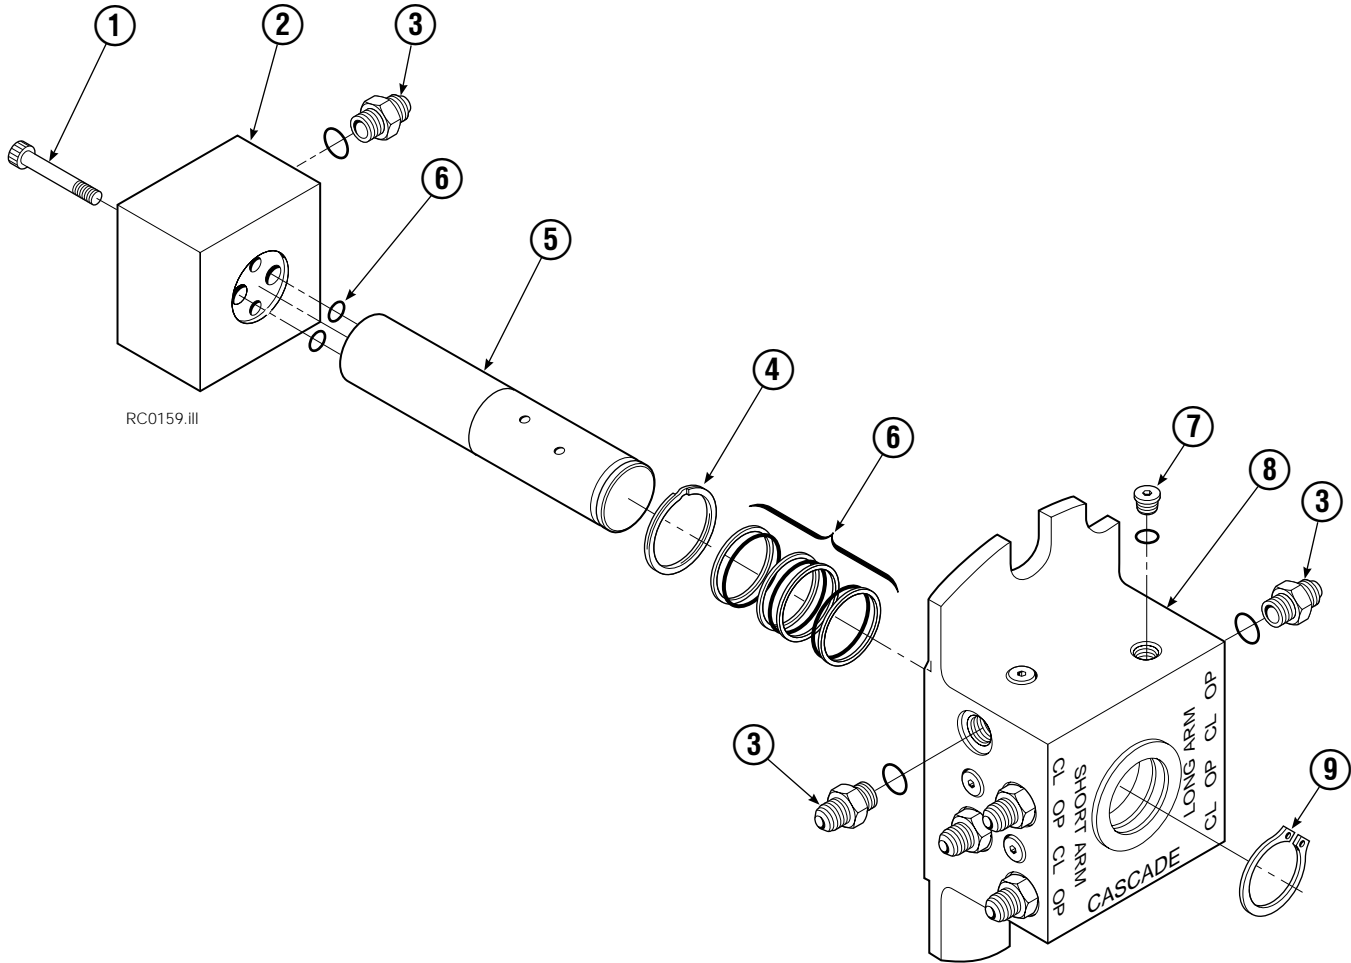

Reference: SK-5314, SK-5315.

Hosing Group

90F			
REF	QTY	PART NO.	DESCRIPTION
		223425	Hosing Group
1	4	680238	Hose, 58.75 in.
2	1	208766	Revolving Connection ▲
3	4	681286	Hose, 65 in.
4	2	209019	Washer
5	2	212088	Shoulder Bolt
6	4	680114	Insert
7	4	673417	Segment
8	2	208764	Grommet

▲ See Revolving Connection page for parts breakdown.
 Reference: Common Parts Group 223426.

Revolving Connection Positioned Short Arm

100F			
REF	QTY	PART NO.	DESCRIPTION
		208766	Revolving Connection
1	2	768798	Capscrew, M8 x 45
2	1	687300	End Block
3	10	604511	Fitting, 6-6
4	1	7341	Snap Ring
5	1	687288	Shaft
6	1	681585	Service Kit
7	6	663694	Fitting, 3
8	1	208942	Body
9	1	3138	Snap Ring