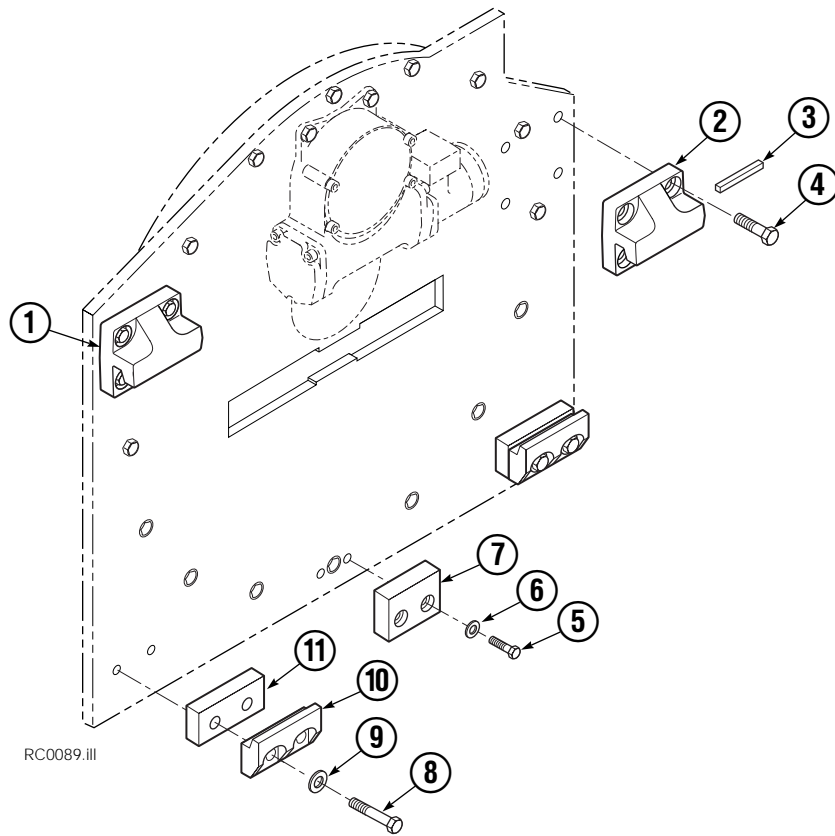

Bolt-On Mounting Group

Class IV, 1.8°			
REF	QTY	PART NO.	DESCRIPTION
		684880	Mounting Group
1	1	684877	Upper Hook - LH
2	1	675061	Upper Hook - RH
3	1	670704	Stop Kit
4	8	679082	Capscrew, M20 x 35
5	2	768810	Capscrew, M10 x 30
6	2	680030	Lockwasher, M10
7	1	681057	Center Spacer
8	4	676854	Capscrew, M20 x 60
9	4	670692	Washer
10	2	679832	Lower Hook
11	2	681056	Spacer

Reference: SK-5286.