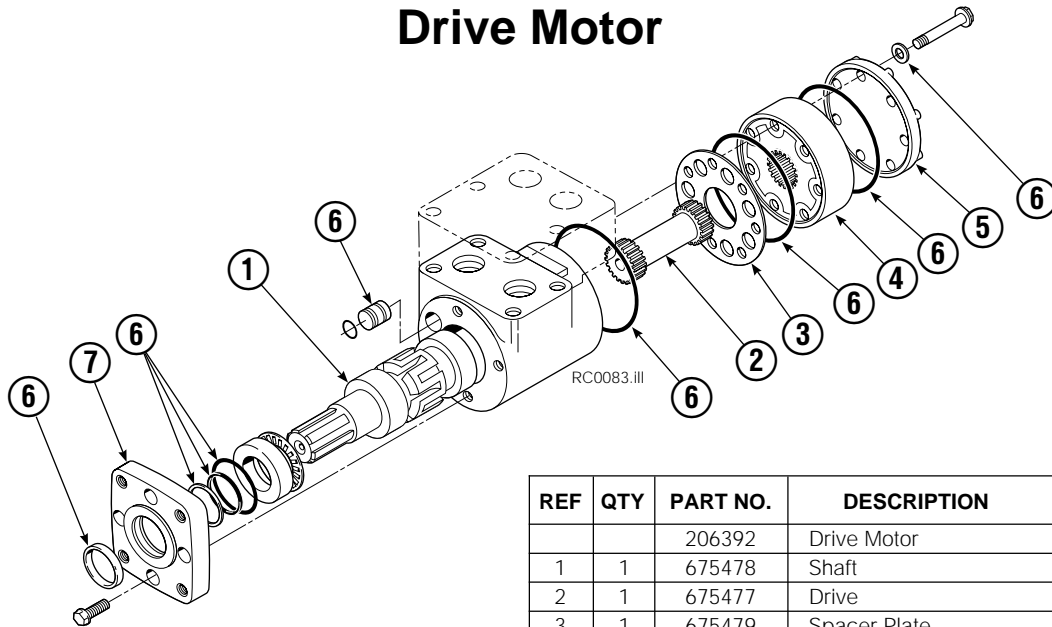

▲ See Drive Group page for parts breakdown.

Reference: Common Parts Group 223023, SK-6189.

Drive Group

REF	QTY	PART NO.	DESCRIPTION	REF	QTY	PART NO.	DESCRIPTION
		795492	Drive Group with 2.8 c.i. Motor	19	1	206392	Drive Motor – 2.8 c.i. ■
1	6	769570	Capscrew, M12 x 25	20	4	4468	Capscrew, 3/8 NC x .75 GR8
2	1	676855	Cover	21	1	670580	Bearing
3	●	674513	Shim – .005" (blue)	22	1	675609	Worm Gear
4	●	670574	Shim – .010" (brown)	23	1	670581	Bearing
5	●	671757	Shim – .015" (pink)	24	1	7214	Snap Ring
6	●	671758	Shim – .020" (yellow)	25	1	643423	O-Ring
7	2	670579	Bearing	26	1	775552	Cover
8	1	670582	Key	27	1	783609	Seal
9	1	670556	Pinion	28	1	783608	Capscrew, M10 x 16
10	1	775551	Housing	29	4	200882	Capscrew, M8 x 20
11	1	686465	Gasket	30	1	644010	Relief Fitting
12	1	675608	Worm	31	1	604510	Fitting, 6
13	1	775553	Adapter	32	1	656300	Gear Box Lube – 48 oz.
14	2	2705	O-Ring	33	1	668184	Sealant
15	1	670549	Check Valve ▲			670578	Shim Service Kit (items 3-6,25,33)
16	4	6444	Lockwasher			675637	Bearing Service Kit (items 21 & 33)
17	4	607059	Capscrew, 5/16 NC x 1.75 GR8			675638	Bearing Service Kit (items 3-7,25)
18	1	670575	Gasket			206394	Motor Kit-2.8 c.i. (items 11,14,18,19)

● Quantity as required.

■ See Drive Motor page for parts breakdown.

▲ See Check Valve page for parts breakdown.

Drive Motor

REF	QTY	PART NO.	DESCRIPTION
		206392	Drive Motor
1	1	675478	Shaft
2	1	675477	Drive
3	1	675479	Spacer Plate
4	1	675480	■ Gerotor Set (101-1768-007)
4	1	685075	■ Gerotor Set (101-1768-009)
5	1	675482	End Cap
6	1	206405	● Service Kit
7	1	685089	■ Flange (101-1768-007)
7	1	685090	■ Flange (101-1768-009)