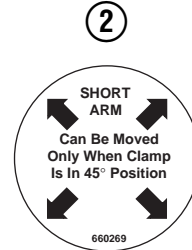

OR

Write: Cascade Corporation, P.O. Box 20187, Portland, OR 97220

Internet: www.cascorp.com

Safety Decals

RC0636.III

Roll Clamp Safety Decals			
REF	QTY	PART NO.	DESCRIPTION
1	6	665595	No Hand Hold Decal
2	3	660269	Short Arm Rotation Position Decal
3	4	656038	Caution Decal
4	4	679150	No Step Decal
5	4	665677	Trapped Pressure Decal
6	1	679059	Quick-Change Hook Decal