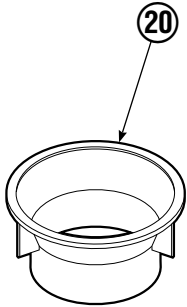

Common Components

RC0126.III

90F			
REF	QTY	PART NO.	DESCRIPTION
		206686	Components Group
1	8	660200	Shim
2	24	768809	Capscrew, M8 x 16-8.8
3	8	206589	Retainer
4	8	680651	Pin
5	8	673385	Drive Pin
6	4	206591	Retainer
7	4	675022	Pin
8	4	681673	Spacer
9	16	673379	Shim
10	4	675086	Drive Pin

Reference: SK-5314, SK-5315.

Hosing Group

90F			
REF	QTY	PART NO.	DESCRIPTION
		223425	Hosing Group
1	4	680238	Hose, 58.75 in.
2	1	208766	Revolving Connection ▲
3	4	681286	Hose, 65 in.
4	2	209019	Washer
5	2	212088	Shoulder Bolt
6	4	680114	Insert
7	4	673417	Segment
8	2	208764	Grommet

▲ See Revolving Connection page for parts breakdown.
 Reference: Common Parts Group 223426.

Revolving Connection Positioned Short Arm

100F			
REF	QTY	PART NO.	DESCRIPTION
		208766	Revolving Connection
1	2	768798	Capscrew, M8 x 45
2	1	687300	End Block
3	10	604511	Fitting, 6-6
4	1	7341	Snap Ring
5	1	687288	Shaft
6	1	681585	Service Kit
7	6	663694	Fitting, 3
8	1	208942	Body
9	1	3138	Snap Ring

Short Arm Cylinder

REF	QTY	PART NO.	DESCRIPTION
		557363	Cylinder Assembly
1	3	674843	Bearing
2	1	560997	Nut
3	1	674843	◆ Bearing
4	1	662462	◆ Seal
5	2	638295	◆ Back-Up Ring
6	2	604511	Fitting, 6-6
7	1	556852	Fitting, 4
8	1	557212	Check Valve
9	1	2801	◆ O-Ring
10	1	562731	◆ Back-Up Ring
11	1	554598	◆ Seal
12	1	628047	◆ Wiper
13	1	555393	Rod
14	1	555724	Retainer
15	1	557389	Piston
16	1	2722	◆ O-Ring
17	1	555741	Shell
18	1	667516	Check Valve Service Kit
19	1	—	Spacer
20	1	669243	Seal Loader
		555725	Service Kit