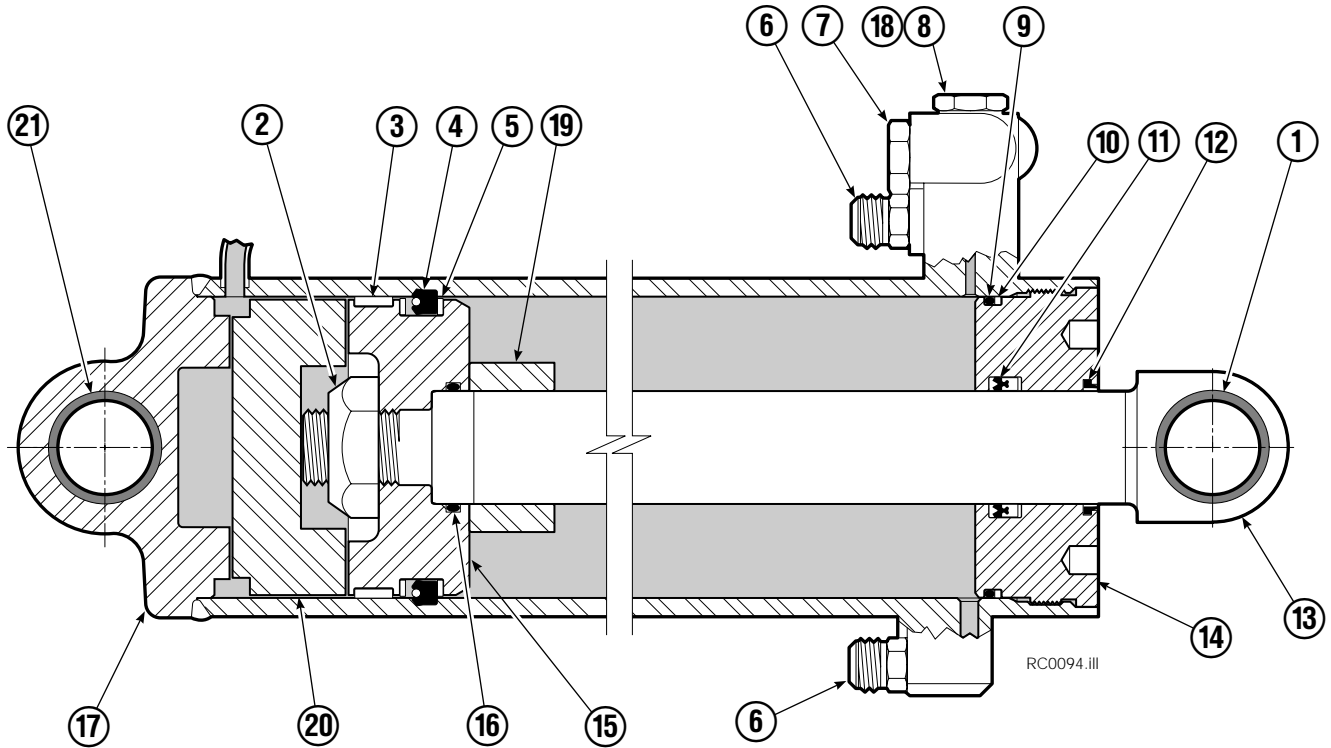

Long Arm Cylinder

REF	QTY	PART NO.	DESCRIPTION
		580171	Cylinder Assembly
1	1	674843	Bearing
2	1	560997	Nut
3	1	660769	◆ Bearing
4	1	662462	◆ Seal
5	2	638295	◆ Back-Up Ring
6	2	604511	Fitting, 6-6
7	1	556852	Fitting, 4
8	1	557212	Check Valve
9	1	2801	◆ O-Ring
10	1	583977	◆ Back-Up Ring
11	1	554598	◆ Seal
12	1	628047	◆ Wiper
13	1	557405	Rod
14	1	555724	Retainer
15	1	557389	Piston
16	1	2722	◆ O-Ring
17	1	558353	Shell
18	1	667516	Check Valve Service Kit
19	1	—	Spacer
20	1	—	Spacer
21	2	675006	Bearing
22	1	669243	Seal Loader
		555725	Service Kit

◆ Included in Service Kit 555725.

Reference: S-5320, S-5321.