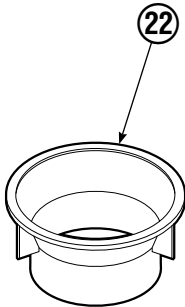

▲ See Revolving Connection page for parts breakdown.
 Reference: Common Parts Group 223426.

Revolving Connection Positioned Short Arm

100F			
REF	QTY	PART NO.	DESCRIPTION
		208766	Revolving Connection
1	2	768798	Capscrew, M8 x 45
2	1	687300	End Block
3	10	604511	Fitting, 6-6
4	1	7341	Snap Ring
5	1	687288	Shaft
6	1	681585	Service Kit
7	6	663694	Fitting, 3
8	1	208942	Body
9	1	3138	Snap Ring

Short Arm Cylinder

REF	QTY	PART NO.	DESCRIPTION
		557363	Cylinder Assembly
1	3	674843	Bearing
2	1	560997	Nut
3	1	674843	◆ Bearing
4	1	662462	◆ Seal
5	2	638295	◆ Back-Up Ring
6	2	604511	Fitting, 6-6
7	1	556852	Fitting, 4
8	1	557212	Check Valve
9	1	2801	◆ O-Ring
10	1	562731	◆ Back-Up Ring
11	1	554598	◆ Seal
12	1	628047	◆ Wiper
13	1	555393	Rod
14	1	555724	Retainer
15	1	557389	Piston
16	1	2722	◆ O-Ring
17	1	555741	Shell
18	1	667516	Check Valve Service Kit
19	1	—	Spacer
20	1	669243	Seal Loader
		555725	Service Kit

◆ Included in Service Kit 555725.

Reference: S-5313, S-5314.

Long Arm Cylinder

REF	QTY	PART NO.	DESCRIPTION
		580171	Cylinder Assembly
1	1	674843	Bearing
2	1	560997	Nut
3	1	660769	◆ Bearing
4	1	662462	◆ Seal
5	2	638295	◆ Back-Up Ring
6	2	604511	Fitting, 6-6
7	1	556852	Fitting, 4
8	1	557212	Check Valve
9	1	2801	◆ O-Ring
10	1	583977	◆ Back-Up Ring
11	1	554598	◆ Seal
12	1	628047	◆ Wiper
13	1	557405	Rod
14	1	555724	Retainer
15	1	557389	Piston
16	1	2722	◆ O-Ring
17	1	558353	Shell
18	1	667516	Check Valve Service Kit
19	1	—	Spacer
20	1	—	Spacer
21	2	675006	Bearing
22	1	669243	Seal Loader
		555725	Service Kit

◆ Included in Service Kit 555725.

Reference: S-5320, S-5321.

Contact Pad and Short Arm

77F			
REF	QTY	PART NO.	DESCRIPTION
		398938	Contact Pad Group ●
1	1	206675	Short Arm
2	2	674994	Link
3	2	682978	Clevis Pin
4	2	6525	Cotter Pin
5	2	674993	Pin
6	1	338707	Contact Pad
7	2	689900	Plug
8	1	676810	Arm Tip Repair Kit