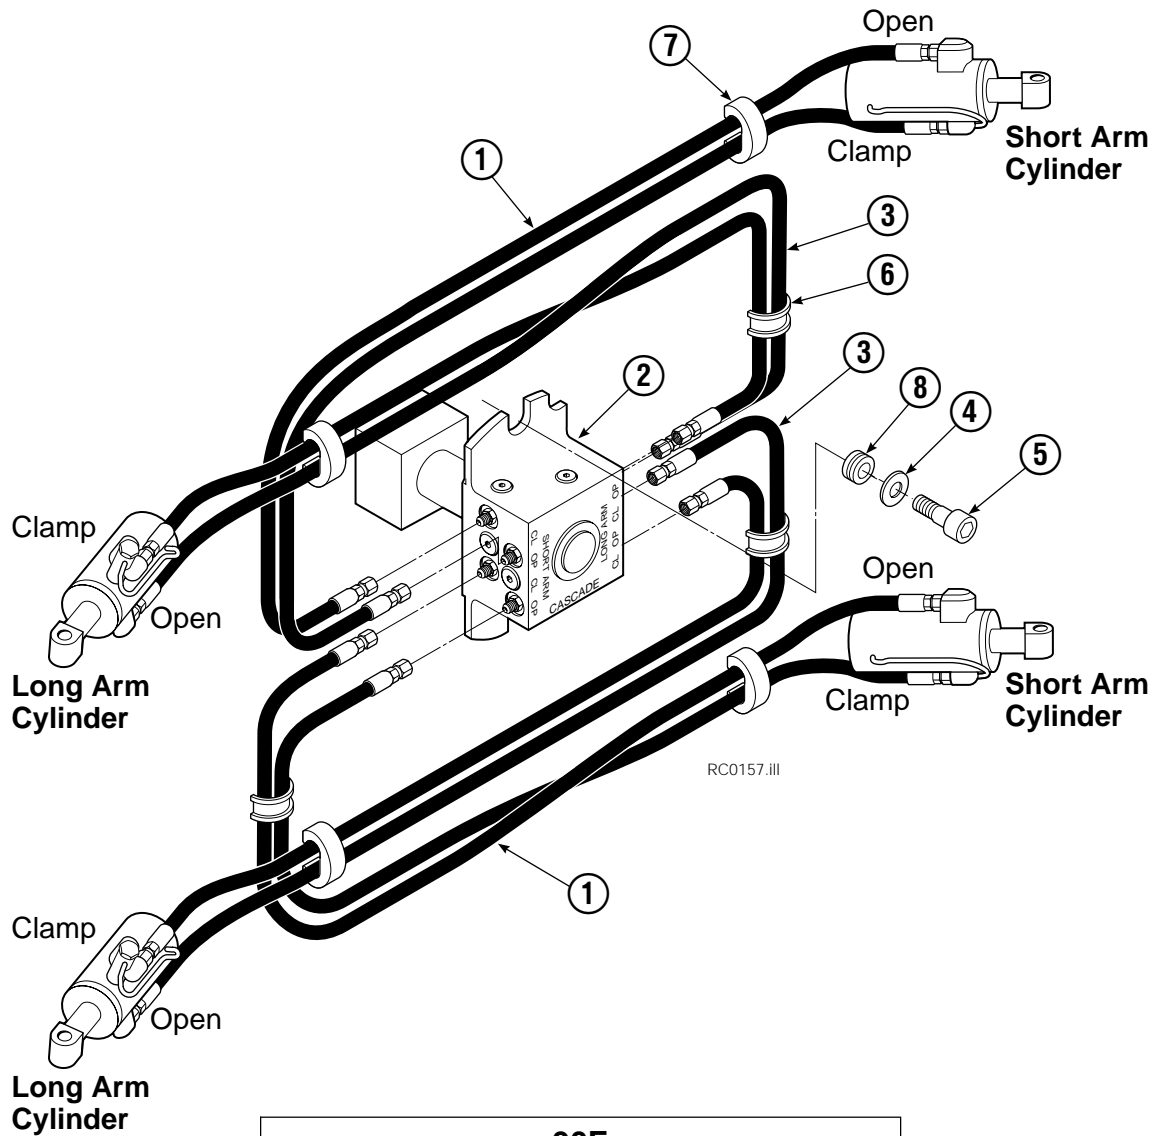

Common Components

RC0126.III

90F			
REF	QTY	PART NO.	DESCRIPTION
		206686	Components Group
1	8	660200	Shim
2	24	768809	Capscrew, M8 x 16-8.8
3	8	206589	Retainer
4	8	680651	Pin
5	8	673385	Drive Pin
6	4	206591	Retainer
7	4	675022	Pin
8	4	681673	Spacer
9	16	673379	Shim
10	4	675086	Drive Pin

Reference: SK-5314, SK-5315.

Hosing Group

90F			
REF	QTY	PART NO.	DESCRIPTION
		223425	Hosing Group
1	4	680238	Hose, 58.75 in.
2	1	208766	Revolving Connection ▲
3	4	681286	Hose, 65 in.
4	2	209019	Washer
5	2	212088	Shoulder Bolt
6	4	680114	Insert
7	4	673417	Segment
8	2	208764	Grommet

▲ See Revolving Connection page for parts breakdown.
 Reference: Common Parts Group 223426.

Revolving Connection Positioned Short Arm

100F			
REF	QTY	PART NO.	DESCRIPTION
		208766	Revolving Connection
1	2	768798	Capscrew, M8 x 45
2	1	687300	End Block
3	10	604511	Fitting, 6-6
4	1	7341	Snap Ring
5	1	687288	Shaft
6	1	681585	Service Kit
7	6	663694	Fitting, 3
8	1	208942	Body
9	1	3138	Snap Ring