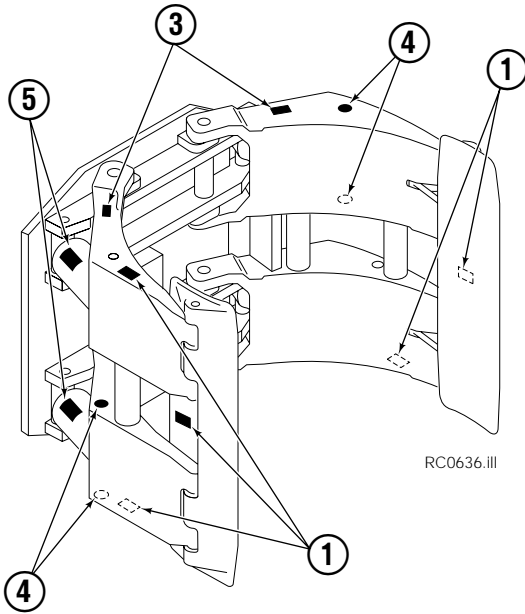

Safety Decals

RC0636.III