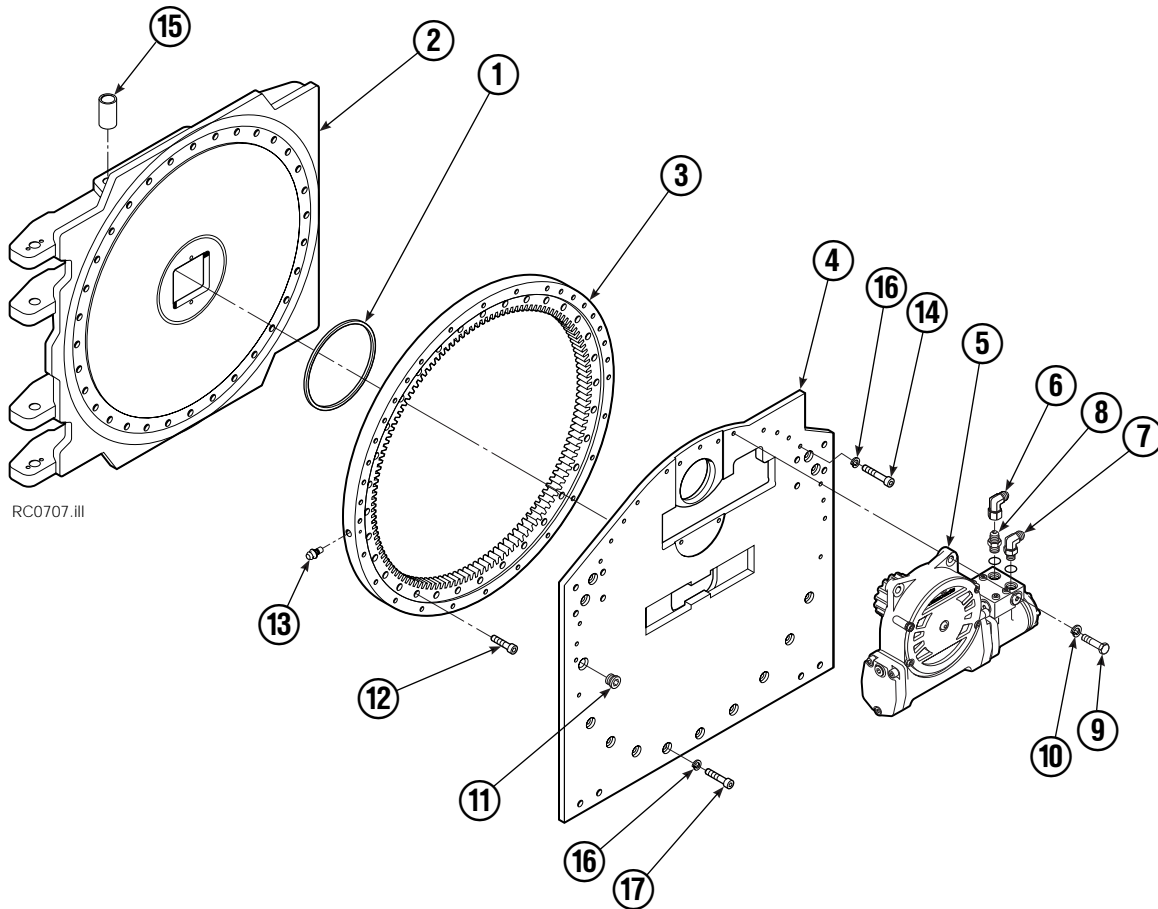

OR

Write: Cascade Corporation, P.O. Box 20187, Portland, OR 97220

Internet: www.cascorp.com

Safety Decals

RC0636.III

Roll Clamp Safety Decals			
REF	QTY	PART NO.	DESCRIPTION
1	6	665595	No Hand Hold Decal
2	3	660269	Short Arm Rotation Position Decal
3	4	656038	Caution Decal
4	4	679150	No Step Decal
5	4	665677	Trapped Pressure Decal
6	1	679059	Quick-Change Hook Decal

Frame Group

RC0707.III

90F			
REF	QTY	PART NO.	DESCRIPTION
		223034	Frame Group
1	1	670931	Seal
2	1	223050	Faceplate
3	1	214481	Bearing Assembly
4	1	214484	Baseplate
5	1	795492	Drive Group ▲
6	1	605761	Fitting, 8-8
7	1	601250	Fitting, 8-8
8	1	601377	Fitting, 8-8
9	4	763021	Capscrew, M12 x 30
10	4	6290	Lockwasher, 1/2
11	1	664071	Plug
12	32	753221	Capscrew, M12 x 50
13	1	7401	Grease Fitting
14	19	213633	Capscrew, M12 x 55
15	8	675007	Bushing
16	32	681473	Washer, M12
17	13	206174	Capscrew, M12 x 45