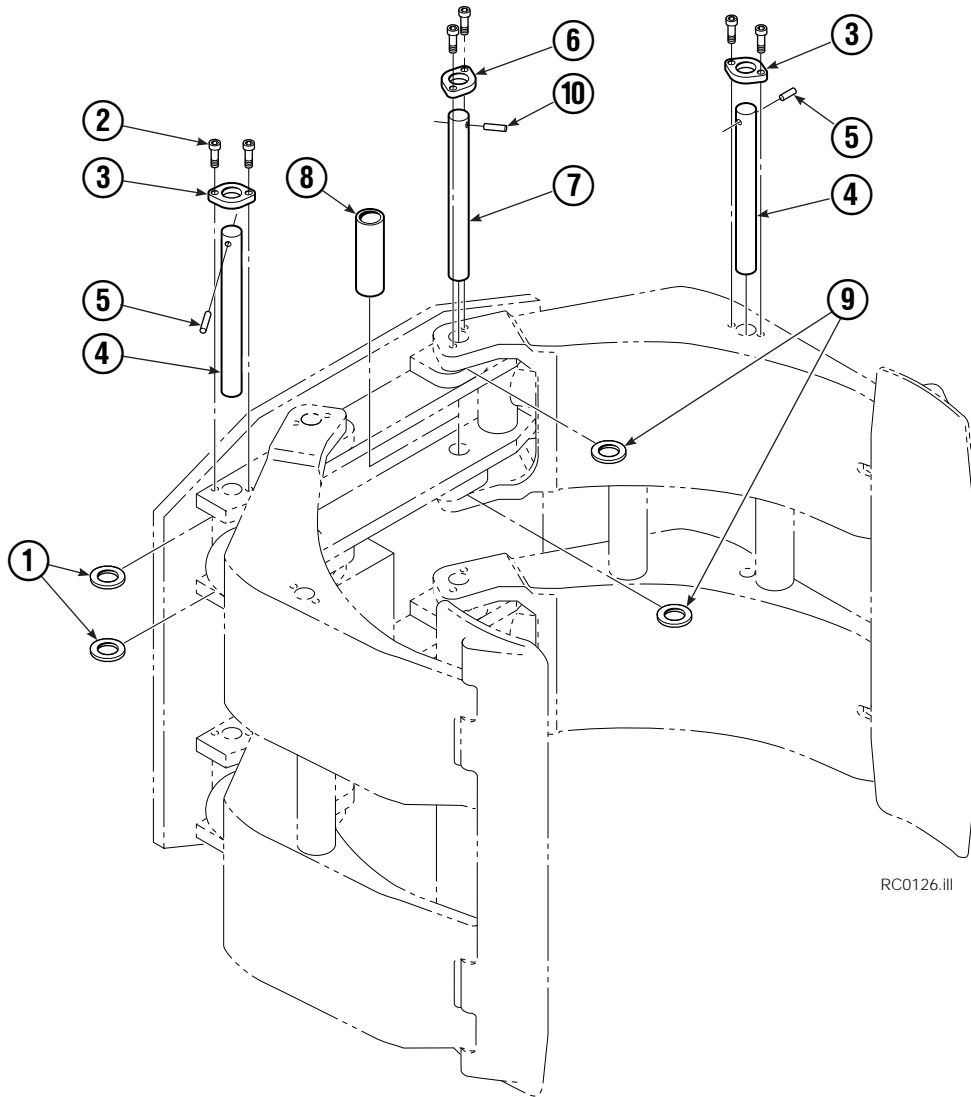

Frame Group

RC0707.III

90F			
REF	QTY	PART NO.	DESCRIPTION
		223034	Frame Group
1	1	670931	Seal
2	1	223050	Faceplate
3	1	214481	Bearing Assembly
4	1	214484	Baseplate
5	1	795492	Drive Group ▲
6	1	605761	Fitting, 8-8
7	1	601250	Fitting, 8-8
8	1	601377	Fitting, 8-8
9	4	763021	Capscrew, M12 x 30
10	4	6290	Lockwasher, 1/2
11	1	664071	Plug
12	32	753221	Capscrew, M12 x 50
13	1	7401	Grease Fitting
14	19	213633	Capscrew, M12 x 55
15	8	675007	Bushing
16	32	681473	Washer, M12
17	13	206174	Capscrew, M12 x 45

● Quantity as required.

■ See Drive Motor page for parts breakdown.

▲ See Check Valve page for parts breakdown.

Drive Motor

REF	QTY	PART NO.	DESCRIPTION
		206392	Drive Motor
1	1	675478	Shaft
2	1	675477	Drive
3	1	675479	Spacer Plate
4	1	675480	■ Gerotor Set (101-1768-007)
4	1	685075	■ Gerotor Set (101-1768-009)
5	1	675482	End Cap
6	1	206405	● Service Kit
7	1	685089	■ Flange (101-1768-007)
7	1	685090	■ Flange (101-1768-009)

Common Components

RC0126.III

90F			
REF	QTY	PART NO.	DESCRIPTION
		206686	Components Group
1	8	660200	Shim
2	24	768809	Capscrew, M8 x 16-8.8
3	8	206589	Retainer
4	8	680651	Pin
5	8	673385	Drive Pin
6	4	206591	Retainer
7	4	675022	Pin
8	4	681673	Spacer
9	16	673379	Shim
10	4	675086	Drive Pin