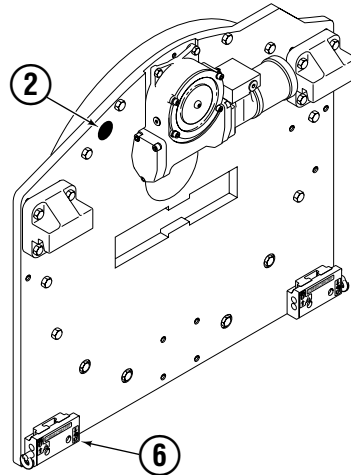

Roll Clamp Safety Decals			
REF	QTY	PART NO.	DESCRIPTION
1	6	665595	No Hand Hold Decal
2	3	660269	Short Arm Rotation Position Decal
3	4	656038	Caution Decal
4	4	679150	No Step Decal
5	4	665677	Trapped Pressure Decal
6	1	679059	Quick-Change Hook Decal