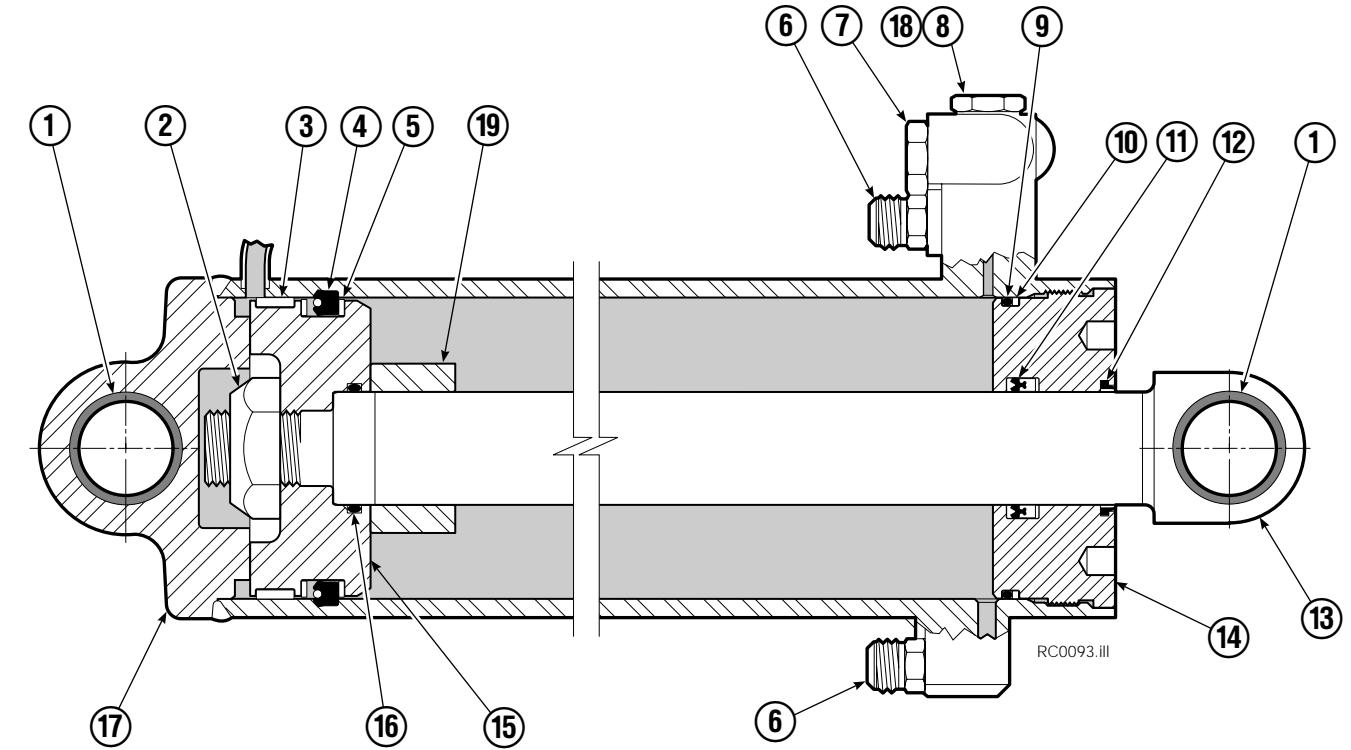

Short Arm Cylinder

REF	QTY	PART NO.	DESCRIPTION
		557363	Cylinder Assembly
1	3	674843	Bearing
2	1	560997	Nut
3	1	674843	◆ Bearing
4	1	662462	◆ Seal
5	2	638295	◆ Back-Up Ring
6	2	604511	Fitting, 6-6
7	1	556852	Fitting, 4
8	1	557212	Check Valve
9	1	2801	◆ O-Ring
10	1	562731	◆ Back-Up Ring
11	1	554598	◆ Seal
12	1	628047	◆ Wiper
13	1	555393	Rod
14	1	555724	Retainer
15	1	557389	Piston
16	1	2722	◆ O-Ring
17	1	555741	Shell
18	1	667516	Check Valve Service Kit
19	1	—	Spacer
20	1	669243	Seal Loader
		555725	Service Kit

◆ Included in Service Kit 555725.

Reference: S-5313, S-5314.