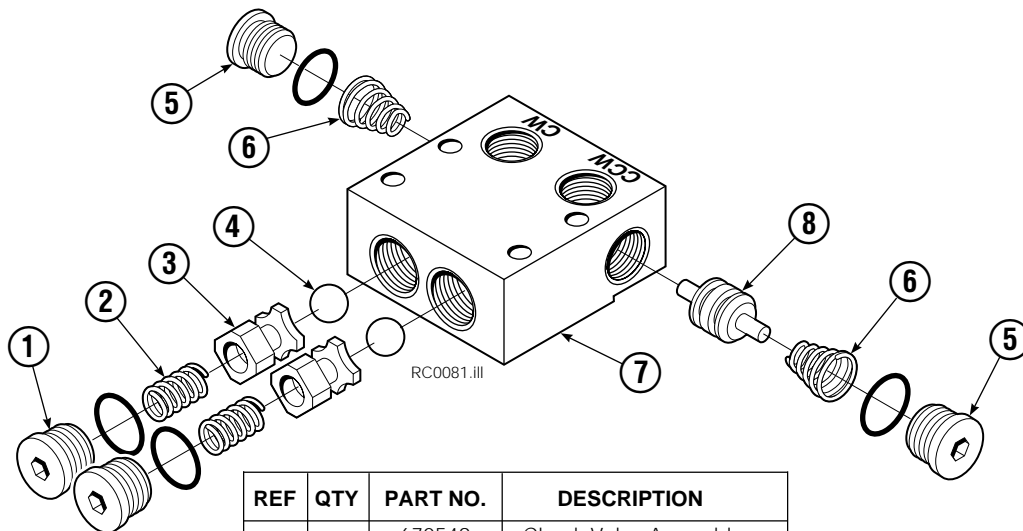

Check Valve

REF	QTY	PART NO.	DESCRIPTION
		670549	Check Valve Assembly
1	2	609453	Fitting, 10
2	2	670552	Spring
3	2	670551	Guide
4	2	7020	Ball
5	2	602580	Fitting, 8
6	2	673989	Spring
7	1	670550	Body
8	1	670553	Spool