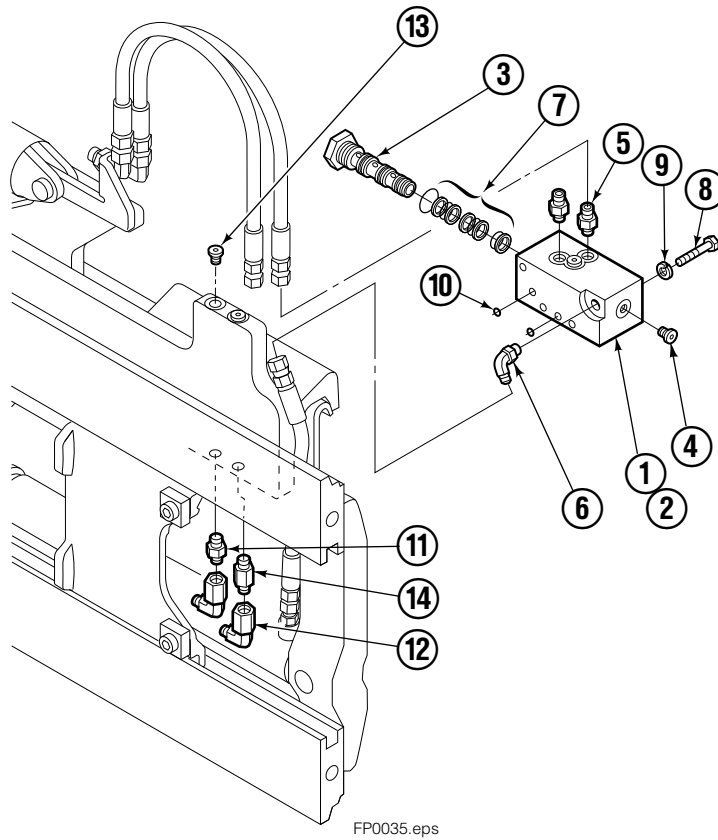

FP0104.iii

55F			
REF	QTY	PART NO.	DESCRIPTION
		3000826	Cylinder Assembly-49"■
1	1	564170	Shell-49"■
2	1	564186	Rod-49"■
3	1	684644	Retainer
4	1	685665	Piston
●5	1	564193	Rod End
●6	1	5718	Nut
●7	1	636850	Rod Wiper
●8	1	646540	Rod Seal
●9	1	2718	O-Ring
●10	1	615122	Back-up Ring
●11	1	2710	O-Ring
●12	1	633728	Piston Seal
13	1	563462	Piston Nut
14	1	563916	Retaining Ring
15	1	3137	Snap Ring
16	1	3000232	Spacer
		684827	Service Kit

■ Carriage width.
 ● Included in Service Kit 684827.
 Ref: 2S-3990, S-6140

Right Hand Cylinder

FP0103.iii

55F			
REF	QTY	PART NO.	DESCRIPTION
		3000828	Cylinder Assembly-49"■
1	1	564178	Shell-49"■
2	1	564186	Rod-49"■
3	1	684644	Retainer
4	1	685665	Piston
●5	1	564193	Rod End
●6	1	5718	Nut
●7	1	636850	Rod Wiper
●8	1	646540	Rod Seal
●9	1	2718	O-Ring
●10	1	615122	Back-up Ring
●11	1	2710	O-Ring
●12	1	633728	Piston Seal
13	1	563462	Piston Nut
14	1	563916	Retaining Ring
15	1	3137	Snap Ring
16	1	3000232	Spacer
		684827	Service Kit

■ Carriage width.
 ● Included in Service Kit 684827.
 Ref: 2S-3990, S-6138.

Flow Divider Group

55F			
REF	QTY	PART NO.	DESCRIPTION
		206921	Flow Divider Group
1	1	■ 206919	Valve
2	1	206918	Valve Body
3	1	207301	Cartridge-Combiner
4	2	663694	Fitting, 3
5	2	617915	Fitting, 4-4
6	1	617917	Fitting, 4-4
7	1	679992	Service Kit
8	3	685105	Capscrew
9	3	678993	Lockwasher
10	2	207300	O-Ring
11	6	617915	Fitting, 4-4
12	2	617641	Fitting, 4-4
13	2	609234	Fitting, 4-4
14	1	617916	Fitting, 4-4

■ Includes items 1 through 7.

Standard Installation Group

REF	QTY	PART NO.	DESCRIPTION
		207342	Installation Group
1	1	207314	Bracket
2	2	762899	Capscrew, M10X20-8.8
3	2	681238	Lockwasher
4	2	2453	Fitting, 8-8
5	2	207578	Hose