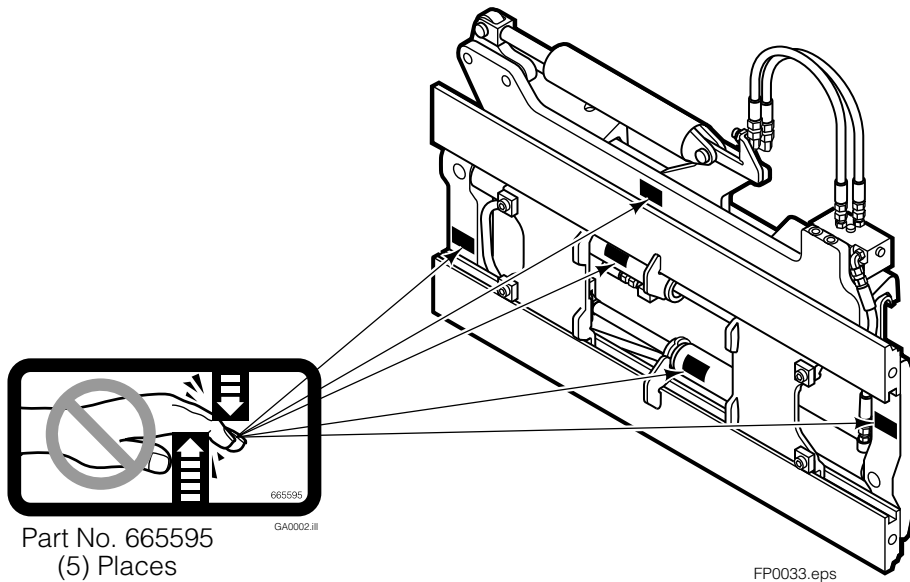

Safety Decals

Part No. 665595
(5) Places

GA0002.ill

FP0033.eps

Mounting Group Sideshifting

Reference:
BC-101
SK-5981
2S-3988

55F							
REF	QTY	PART NO.	DESCRIPTION	REF	QTY	PART NO.	DESCRIPTION
		207328●	Sideshifting Mounting-49" ■	10	4	667225	Washer
1	1	3000224	Frame-49" ■	11	6	766154	Capscrew, M16x2,0x40-8.8
2	1	207186	Anchor Bracket-49" ■	12	4	678990	Nut
3	2	601676	Fitting, 6-6	13	1	206909	Lug
4	1	206917	Center Bearing-49" only	14	1	206910	Spacer
5	2	678525	Clevis Pin	15	2	684355	Lockwasher
6	2	672726	Hairpin Cotter	16	2	204187	Upper Bearing
◆7	1	675548	Cylinder Assembly	17	2	207209	Lower Bearing
8	1	675550	Washer (orifice .085)	18	2	207578	Hose
9	2	204186	Lower Hook				