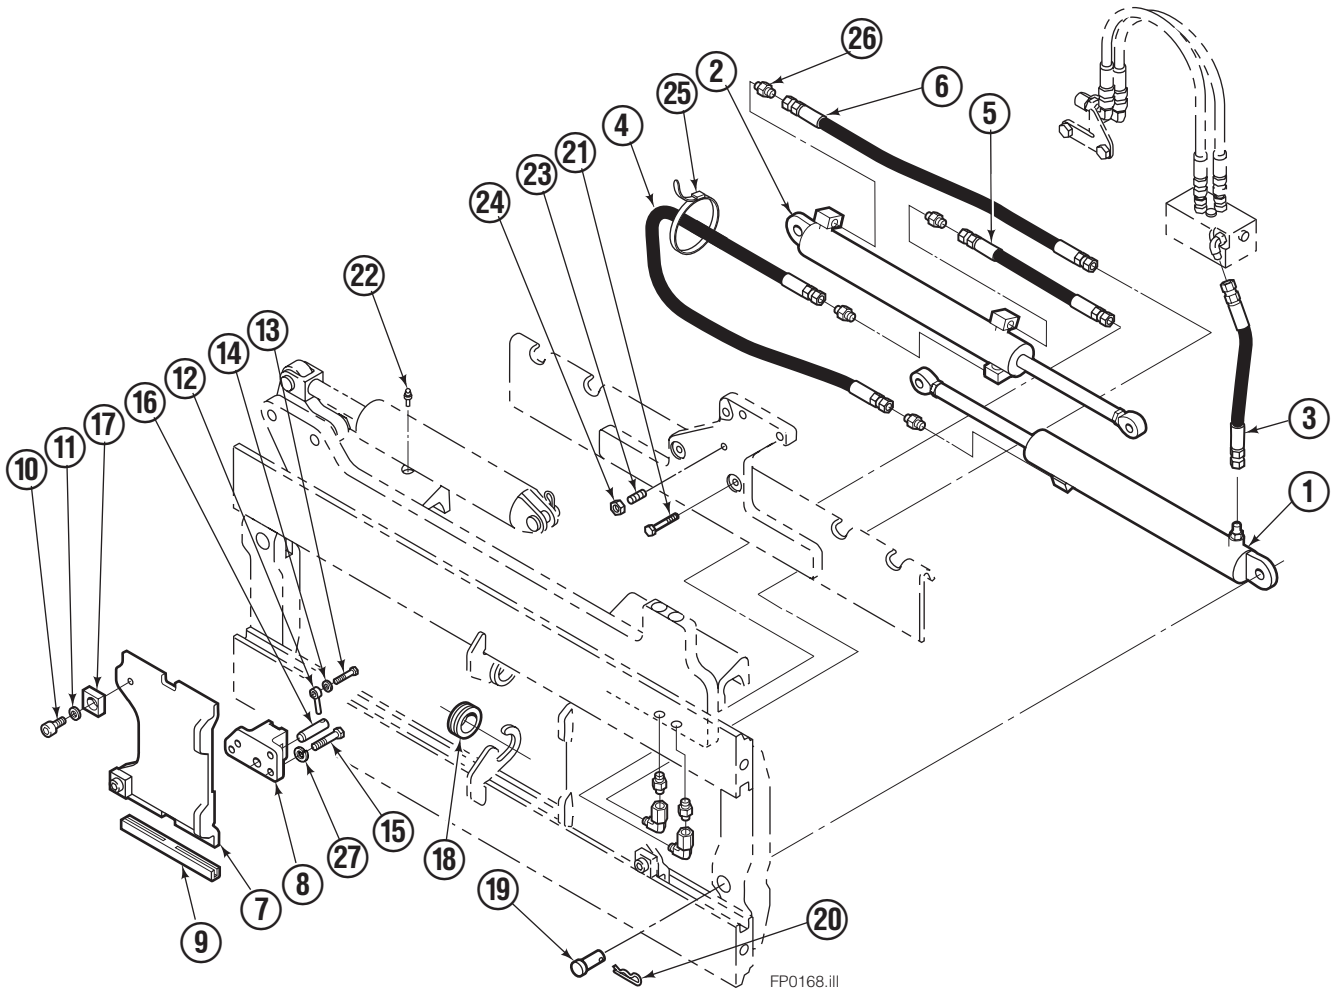

Safety Decals

Part No. 665595
(5) Places

GA0002.ill

FP0033.eps

Mounting Group Sideshifting

Reference:
BC-101
SK-5981
2S-3988

55F							
REF	QTY	PART NO.	DESCRIPTION	REF	QTY	PART NO.	DESCRIPTION
		207328●	Sideshifting Mounting-49" ■	10	4	667225	Washer
1	1	3000224	Frame-49" ■	11	6	766154	Capscrew, M16x2,0x40-8.8
2	1	207186	Anchor Bracket-49" ■	12	4	678990	Nut
3	2	601676	Fitting, 6-6	13	1	206909	Lug
4	1	206917	Center Bearing-49" only	14	1	206910	Spacer
5	2	678525	Clevis Pin	15	2	684355	Lockwasher
6	2	672726	Hairpin Cotter	16	2	204187	Upper Bearing
◆7	1	675548	Cylinder Assembly	17	2	207209	Lower Bearing
8	1	675550	Washer (orifice .085)	18	2	207578	Hose
9	2	204186	Lower Hook				

■ Carriage width.
● Includes items 2 through 17.
◆ See Cylinder page for parts breakdown.
Reference: S-3972

Sideshift Cylinder

FP0079.iii

REF	QTY	PART NO.	DESCRIPTION
		675548	Cylinder Assembly
1	1	553857	Nut
■ 2	1	662452	Seal
3	1	553501	Piston
■ 4	1	636851	Wiper
■ 5	1	638247	Back-up Ring
6	1	675550	Washer (orifice .085)
7	1	675549	Shell
8	1	553449	Rod
■ 9	1	2785	O-Ring
■ 10	1	615128	Back-up Ring
11	1	553500	Retainer
12	1	553856	Retaining Ring
13	1	7202	Snap Ring
■ 14	1	641835	Seal
15	1	---	Spacer
		553861	Service Kit

■ Included in Service Kit 553861.

Hydraulic/Fork Group

55F

REF	QTY	PART NO.	DESCRIPTION	REF	QTY	PART NO.	DESCRIPTION
		●3000827	Hydraulic Group	14	2	209737	Lockwasher
		□398343	Fork Group	15	8	767961	Capscrew
◆1	1	3000826	Cylinder Assembly L. H.	16	2	206925	Pin
▼2	1	3000828	Cylinder Assembly R. H.	17	4	207552	Block
3	1	207298	Hose	18	2	206916	Grommet
4	1	207570	Hose	19	2	206926	Clevis Pin
5	1	207565	Hose	20	2	207210	Hairpin Cotter
6	1	207571	Hose	21	2	768551	Capscrew
7	2	398747	Fork Carrier	22	2	7403	Grease Fitting
8	2	206914	Lug	23	1	768753	Setscrew
9	4	206915	Bearing	24	1	207211	Jam Nut
10	4	206922	Capscrew	25	1	200008	Cable Tie
11	4	678991	Lockwasher	26	6	617915	Fitting, 4-4
12	2	206923	Eyebolt	27	8	209738	Lockwasher
13	2	763169	Capscrew				