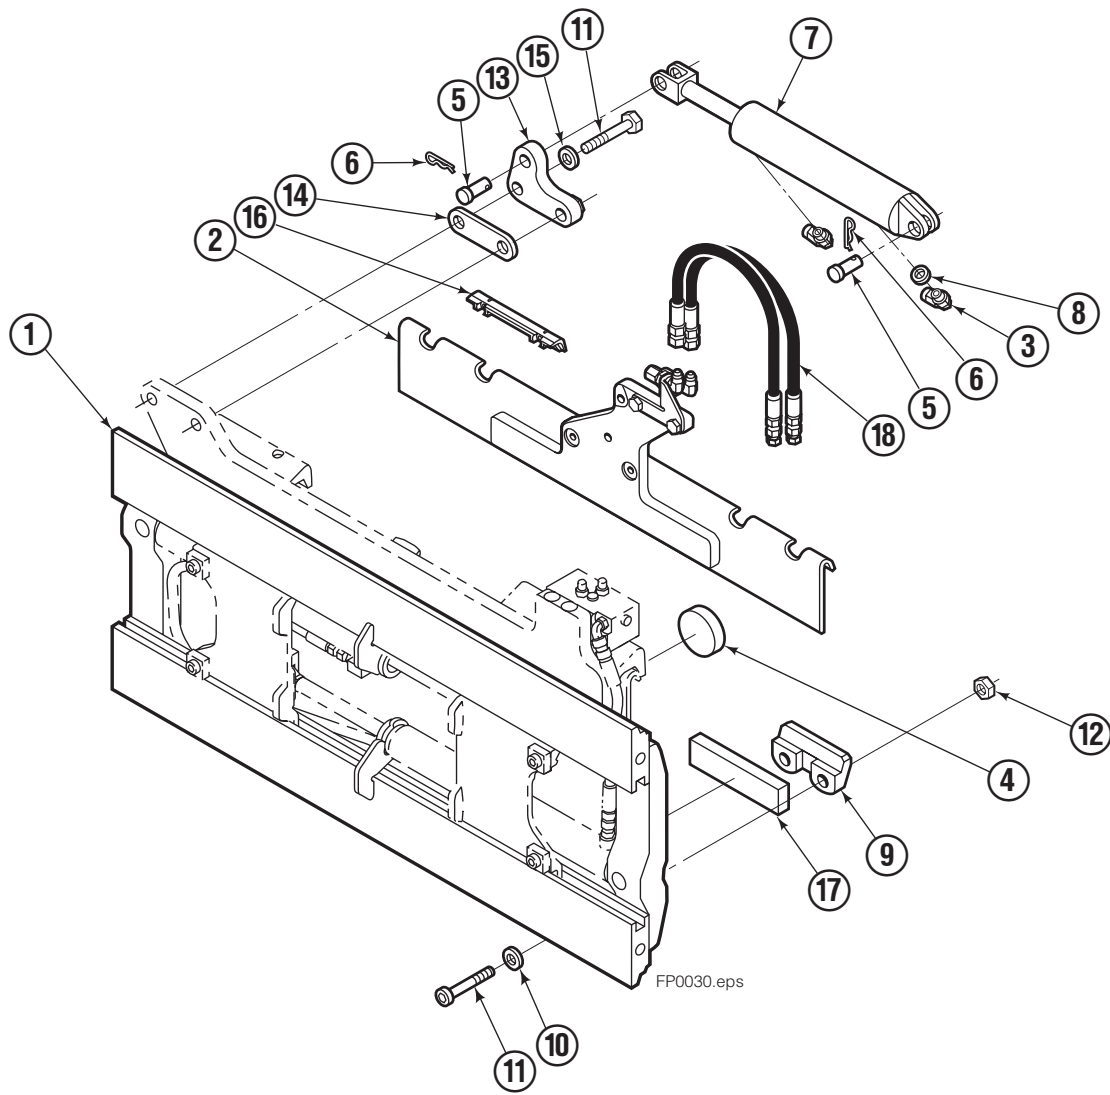

Safety Decals

Part No. 665595
(5) Places

GA0002.ill

FP0033.eps

Mounting Group Sideshifting

Reference:
BC-101
SK-5981
2S-3988

55F							
REF	QTY	PART NO.	DESCRIPTION	REF	QTY	PART NO.	DESCRIPTION
		207328●	Sideshifting Mounting-49" ■	10	4	667225	Washer
1	1	3000224	Frame-49" ■	11	6	766154	Capscrew, M16x2,0x40-8.8
2	1	207186	Anchor Bracket-49" ■	12	4	678990	Nut
3	2	601676	Fitting, 6-6	13	1	206909	Lug
4	1	206917	Center Bearing-49" only	14	1	206910	Spacer
5	2	678525	Clevis Pin	15	2	684355	Lockwasher
6	2	672726	Hairpin Cotter	16	2	204187	Upper Bearing
◆7	1	675548	Cylinder Assembly	17	2	207209	Lower Bearing
8	1	675550	Washer (orifice .085)	18	2	207578	Hose
9	2	204186	Lower Hook				

■ Carriage width.
● Includes items 2 through 17.
◆ See Cylinder page for parts breakdown.
Reference: S-3972

Sideshift Cylinder

FP0079.iii

REF	QTY	PART NO.	DESCRIPTION
		675548	Cylinder Assembly
1	1	553857	Nut
■ 2	1	662452	Seal
3	1	553501	Piston
■ 4	1	636851	Wiper
■ 5	1	638247	Back-up Ring
6	1	675550	Washer (orifice .085)
7	1	675549	Shell
8	1	553449	Rod
■ 9	1	2785	O-Ring
■ 10	1	615128	Back-up Ring
11	1	553500	Retainer
12	1	553856	Retaining Ring
13	1	7202	Snap Ring
■ 14	1	641835	Seal
15	1	---	Spacer
		553861	Service Kit

■ Included in Service Kit 553861.

Hydraulic/Fork Group

55F

REF	QTY	PART NO.	DESCRIPTION	REF	QTY	PART NO.	DESCRIPTION
		●3000827	Hydraulic Group	14	2	209737	Lockwasher
		□398343	Fork Group	15	8	767961	Capscrew
◆1	1	3000826	Cylinder Assembly L. H.	16	2	206925	Pin
▼2	1	3000828	Cylinder Assembly R. H.	17	4	207552	Block
3	1	207298	Hose	18	2	206916	Grommet
4	1	207570	Hose	19	2	206926	Clevis Pin
5	1	207565	Hose	20	2	207210	Hairpin Cotter
6	1	207571	Hose	21	2	768551	Capscrew
7	2	398747	Fork Carrier	22	2	7403	Grease Fitting
8	2	206914	Lug	23	1	768753	Setscrew
9	4	206915	Bearing	24	1	207211	Jam Nut
10	4	206922	Capscrew	25	1	200008	Cable Tie
11	4	678991	Lockwasher	26	6	617915	Fitting, 4-4
12	2	206923	Eyebolt	27	8	209738	Lockwasher
13	2	763169	Capscrew				