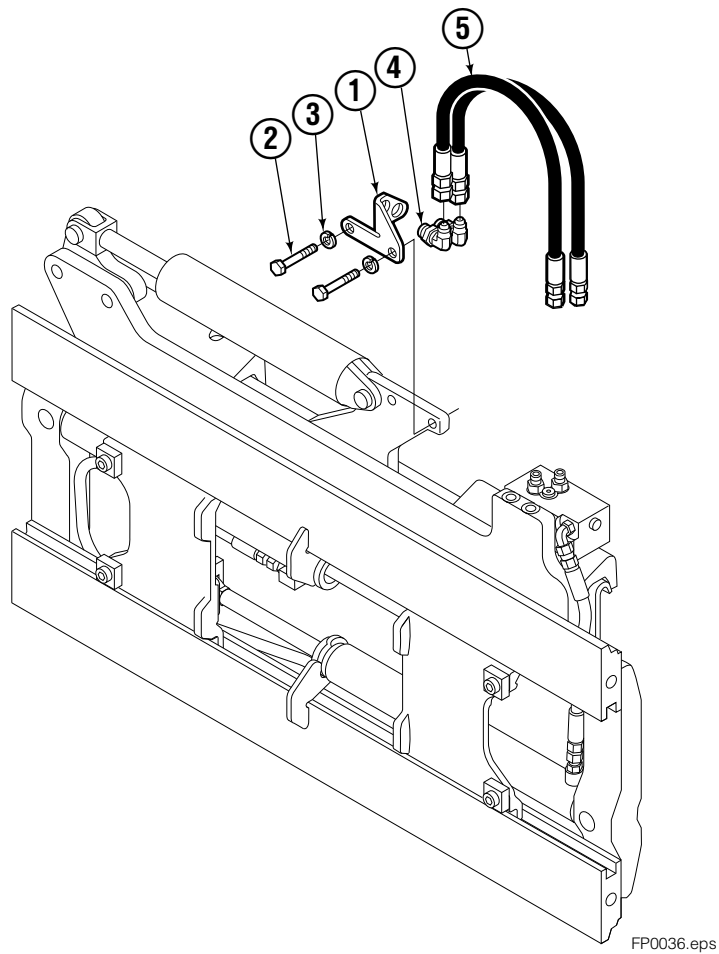

■ Carriage width.
 ● Included in Service Kit 684827.
 Ref: 2S-3990, S-6140

Right Hand Cylinder

FP0103.iii

55F			
REF	QTY	PART NO.	DESCRIPTION
		3000828	Cylinder Assembly-49"■
1	1	564178	Shell-49"■
2	1	564186	Rod-49"■
3	1	684644	Retainer
4	1	685665	Piston
●5	1	564193	Rod End
●6	1	5718	Nut
●7	1	636850	Rod Wiper
●8	1	646540	Rod Seal
●9	1	2718	O-Ring
●10	1	615122	Back-up Ring
●11	1	2710	O-Ring
●12	1	633728	Piston Seal
13	1	563462	Piston Nut
14	1	563916	Retaining Ring
15	1	3137	Snap Ring
16	1	3000232	Spacer
		684827	Service Kit

■ Carriage width.
 ● Included in Service Kit 684827.
 Ref: 2S-3990, S-6138.

Flow Divider Group

55F			
REF	QTY	PART NO.	DESCRIPTION
		206921	Flow Divider Group
1	1	■ 206919	Valve
2	1	206918	Valve Body
3	1	207301	Cartridge-Combiner
4	2	663694	Fitting, 3
5	2	617915	Fitting, 4-4
6	1	617917	Fitting, 4-4
7	1	679992	Service Kit
8	3	685105	Capscrew
9	3	678993	Lockwasher
10	2	207300	O-Ring
11	6	617915	Fitting, 4-4
12	2	617641	Fitting, 4-4
13	2	609234	Fitting, 4-4
14	1	617916	Fitting, 4-4

■ Includes items 1 through 7.

Standard Installation Group

REF	QTY	PART NO.	DESCRIPTION
		207342	Installation Group
1	1	207314	Bracket
2	2	762899	Capscrew, M10X20-8.8
3	2	681238	Lockwasher
4	2	2453	Fitting, 8-8
5	2	207578	Hose

Backrests

55F			
REF	QTY	PART NO.	DESCRIPTION
1	1	207134	Backrest-49"x48" ■
2	4	684586	Lockwasher
3	4	200173	Capscrew

■ Width by Height.
Ref: 3S-3979.

Do you have questions you need answered right now? Call your nearest Cascade Parts Department.