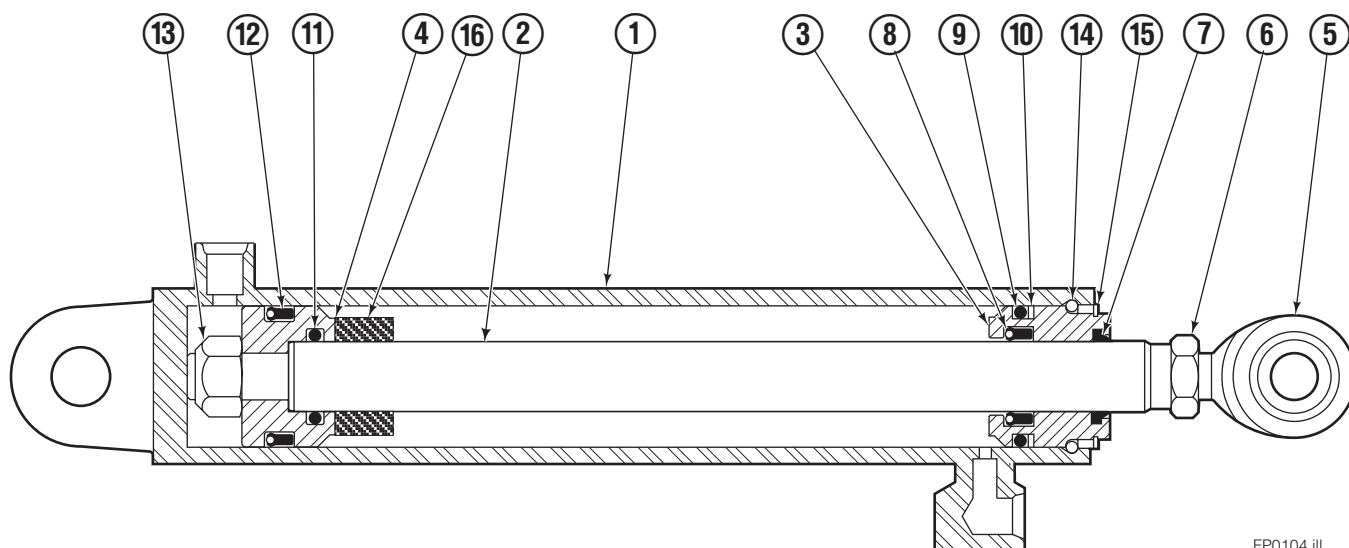

Left Hand Cylinder

FP0104.iii

55F			
REF	QTY	PART NO.	DESCRIPTION
		3000826	Cylinder Assembly-49"■
1	1	564170	Shell-49"■
2	1	564186	Rod-49"■
3	1	684644	Retainer
4	1	685665	Piston
●5	1	564193	Rod End
●6	1	5718	Nut
●7	1	636850	Rod Wiper
●8	1	646540	Rod Seal
●9	1	2718	O-Ring
●10	1	615122	Back-up Ring
●11	1	2710	O-Ring
●12	1	633728	Piston Seal
13	1	563462	Piston Nut
14	1	563916	Retaining Ring
15	1	3137	Snap Ring
16	1	3000232	Spacer
		684827	Service Kit

■ Carriage width.
● Included in Service Kit 684827.
Ref: 2S-3990, S-6140