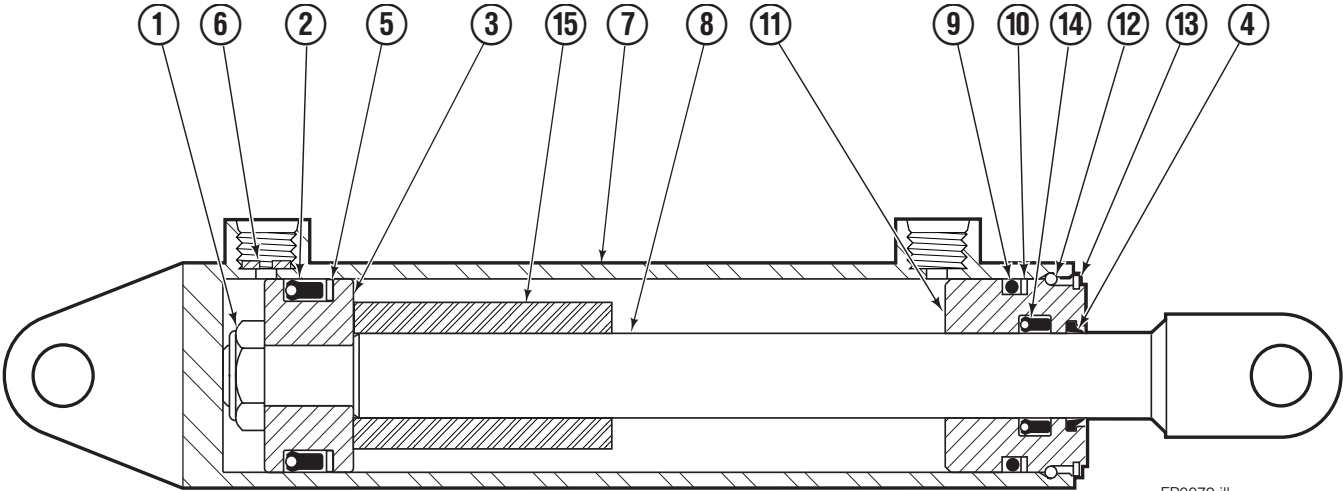

Safety Decals

Part No. 665595
(5) Places

GA0002.ill

FP0033.eps

Mounting Group Sideshifting

Reference:
BC-101
SK-5981
2S-3988

55F							
REF	QTY	PART NO.	DESCRIPTION	REF	QTY	PART NO.	DESCRIPTION
		207328●	Sideshifting Mounting-49" ■	10	4	667225	Washer
1	1	3000224	Frame-49" ■	11	6	766154	Capscrew, M16x2,0x40-8.8
2	1	207186	Anchor Bracket-49" ■	12	4	678990	Nut
3	2	601676	Fitting, 6-6	13	1	206909	Lug
4	1	206917	Center Bearing-49" only	14	1	206910	Spacer
5	2	678525	Clevis Pin	15	2	684355	Lockwasher
6	2	672726	Hairpin Cotter	16	2	204187	Upper Bearing
◆7	1	675548	Cylinder Assembly	17	2	207209	Lower Bearing
8	1	675550	Washer (orifice .085)	18	2	207578	Hose
9	2	204186	Lower Hook				

■ Carriage width.
● Includes items 2 through 17.
◆ See Cylinder page for parts breakdown.
Reference: S-3972

Sideshift Cylinder

FP0079.iii

REF	QTY	PART NO.	DESCRIPTION
		675548	Cylinder Assembly
1	1	553857	Nut
■ 2	1	662452	Seal
3	1	553501	Piston
■ 4	1	636851	Wiper
■ 5	1	638247	Back-up Ring
6	1	675550	Washer (orifice .085)
7	1	675549	Shell
8	1	553449	Rod
■ 9	1	2785	O-Ring
■ 10	1	615128	Back-up Ring
11	1	553500	Retainer
12	1	553856	Retaining Ring
13	1	7202	Snap Ring
■ 14	1	641835	Seal
15	1	---	Spacer
		553861	Service Kit