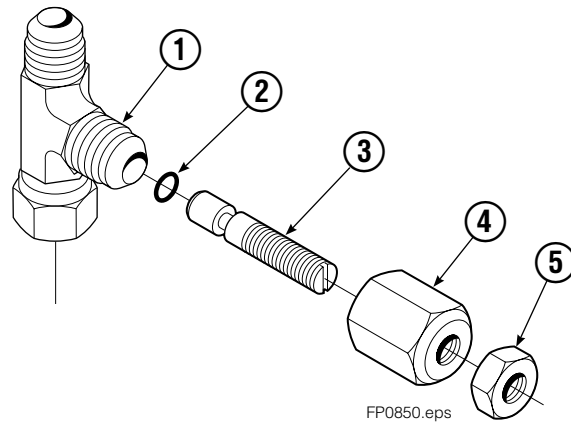

▲ See Cylinder page for parts breakdown.

■ Included in Cylinder Support Assembly 6012112.

● See Restrictor Fitting page for parts breakdown.

Cylinder

FP0288.ill

300J			
REF	QTY	PART NO.	DESCRIPTION
		6111980	Cylinder Assembly
1	2	6510	Cotter Pin
2	2	667624	Nut Retainer
3	2	667625	Nut
4	1	6108169	Shell
5	1	6004862	Spacer
6	1	558200	Piston
7	1	2716	O-Ring ▲
8	1	662452	Seal ▲
9	1	2785	O-Ring ▲
10	1	615128	Back-Up Ring ▲
11	1	563906	Retainer
12	1	662448	Seal ▲
13	1	638243	Nylon Ring ▲
14	1	636853	Wiper ▲
15	1	667623	Nut
16	1	6111982	Rod
17	1	667626	Washer
	1	671047	Seal Loader, Piston ▲
	1	671051	Seal Loader, Retainer ▲
		668021	Service Kit

▲ Included in Service Kit 668021.

Reference: S-20040, S-20101, S-20108.

Sideshift Cylinder

REF	QTY	PART NO.	DESCRIPTION
		6003547	Cylinder Assembly
1	1	6003548	Shell
2	1	6003549	Rod
3	1	555207	Retainer
4	1	555226	Piston
5	1	662460	◆ Seal
6	1	2722	◆ O-Ring
7	1	660767	◆ Bearing
8	1	560997	Nut
9	1	2797	◆ O-Ring
10	1	615140	◆ Back-Up Ring
11	1	554598	◆ Seal
12	1	564930	◆ Wiper
13	2	638293	◆ Back-Up Ring
14	1	672909	Seal Loader
		555227	Service Kit

◆ Included in Service Kit 555227.

Restrictor Fitting

REF	QTY	PART NO.	DESCRIPTION
		6009677	Restrictor Assembly
1	1	6009381	Tee
2	1	2698	O-Ring
3	1	11100	Setscrew
4	1	11099	Cap
5	1	5715	Jam Nut

Hydraulic Group

REF	QTY	PART NO.	DESCRIPTION
		6112059	Hydraulic Group
1	2	617487	Restrictor Tee Fitting
2	1	2680	Fitting-90, 6-6
3	1	209522	Hose, 45.31
4	1	1015543	Hose, 70.00 in.
5	1	6113347	Hose, 18.50 in.
6	1	209522	Hose, 45.31 in.
7	2	601676	Fitting, 6-6