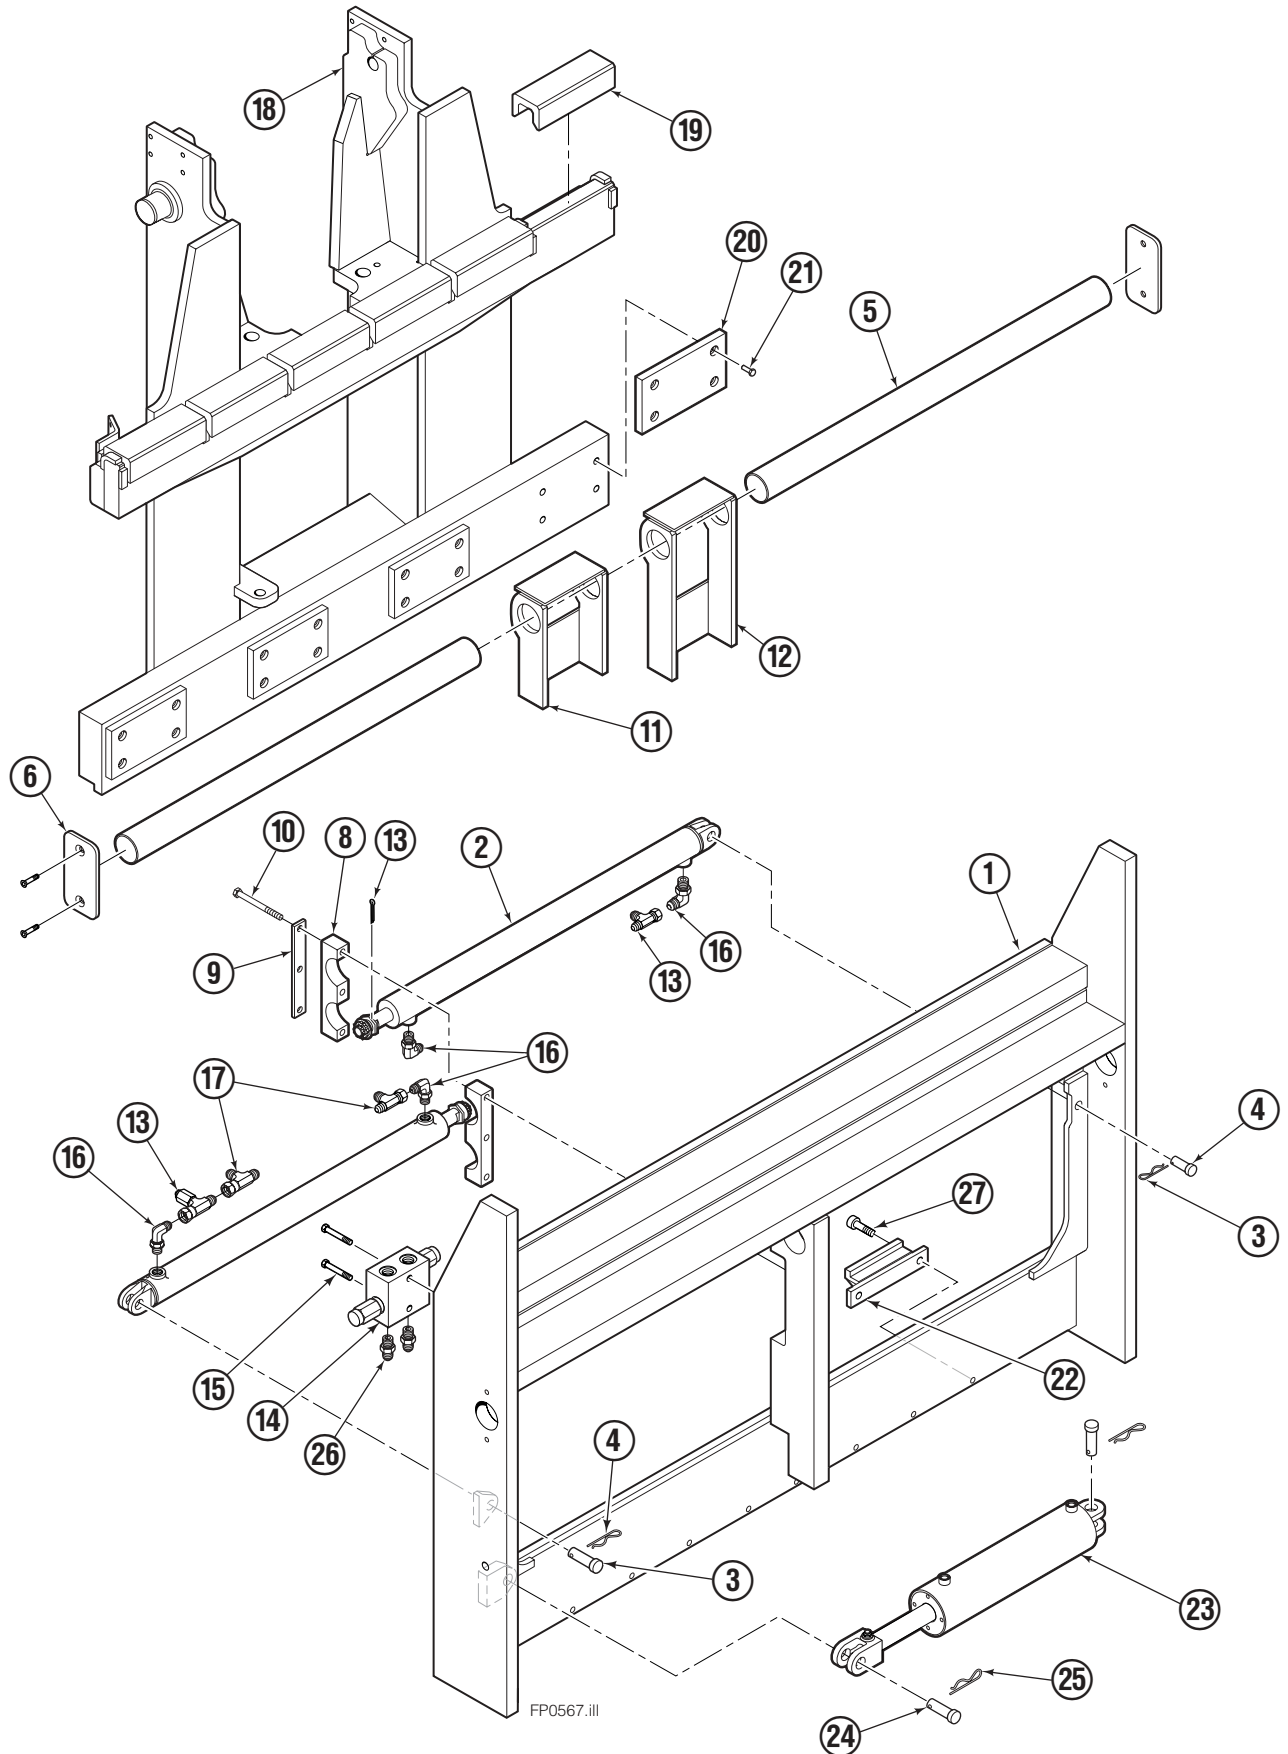

Write: Cascade Corporation, P.O. Box 20187, Portland, OR 97220

Internet: www.cascorp.com

Carriage Assembly

Carriage Assembly

REF	QTY	PART NO.	DESCRIPTION
		6111945	Carriage Assembly
1	1	6111949	Frame
2	2	6111980	Cylinder Assembly ▲
3	2	672726	Cotter Pin
4	2	678528	Clevis Pin
5	2	6111974	Fork Pin
6	2	3014483	Retainer
7	2	755028	■ Capscrew, M12 x 50
8	4	3014343	■ Cylinder Clamp
9	1	3014344	■ Clamp Support
10	3	684800	Capscrew, M12 x100
11	1	6111976	Fork Carrier–RH
12	1	6111978	Fork Carrier–LH
13	2	6009677	Restrictor Fitting ●
14	1	6104570	Crossover Relief Valve
15	2	768798	Capscrew, M8 x 45
16	4	601676	Fitting, 6-6
17	2	611329	Fitting, 6-6
18	1	6003547	Carriage
19	7	6107004	Upper Bearing
20	4	3013187	Lower Bearing
21	16	766646	Capscrew, M10 x 20
22	4	6012727	Lower Hook
23	1	6003547	Sideshift Cylinder ▲
24	2	686215	Clevis Pin
25	2	686217	Cotter Pin
26	2	626505	Fitting, 6-6
27	8	769575	Capscrew, M16 x 40

▲ See Cylinder page for parts breakdown.

■ Included in Cylinder Support Assembly 6012112.

● See Restrictor Fitting page for parts breakdown.

Cylinder

FP0288.ill

300J			
REF	QTY	PART NO.	DESCRIPTION
		6111980	Cylinder Assembly
1	2	6510	Cotter Pin
2	2	667624	Nut Retainer
3	2	667625	Nut
4	1	6108169	Shell
5	1	6004862	Spacer
6	1	558200	Piston
7	1	2716	O-Ring ▲
8	1	662452	Seal ▲
9	1	2785	O-Ring ▲
10	1	615128	Back-Up Ring ▲
11	1	563906	Retainer
12	1	662448	Seal ▲
13	1	638243	Nylon Ring ▲
14	1	636853	Wiper ▲
15	1	667623	Nut
16	1	6111982	Rod
17	1	667626	Washer
	1	671047	Seal Loader, Piston ▲
	1	671051	Seal Loader, Retainer ▲
		668021	Service Kit