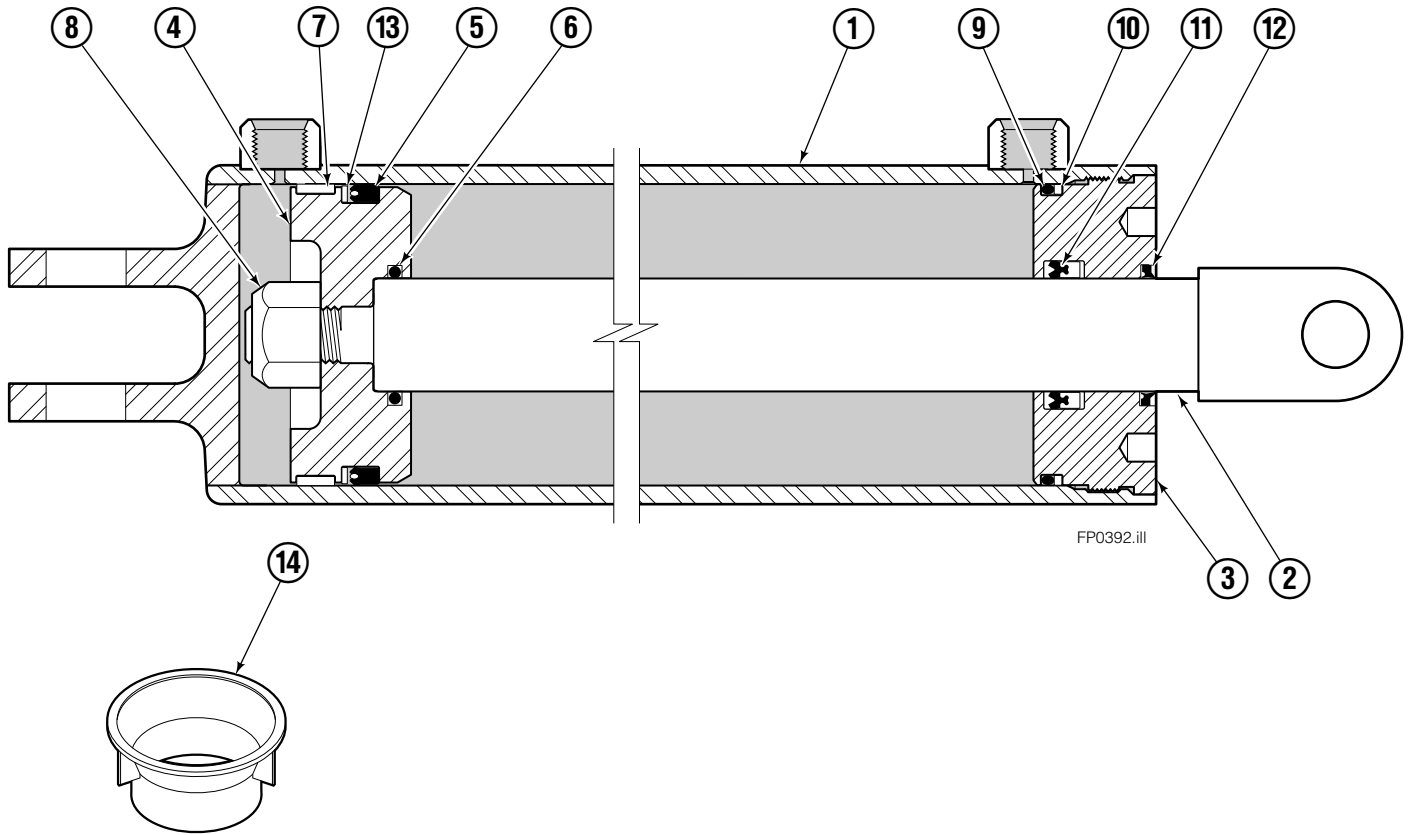

Sideshift Cylinder

REF	QTY	PART NO.	DESCRIPTION
		6003547	Cylinder Assembly
1	1	6003548	Shell
2	1	6003549	Rod
3	1	555207	Retainer
4	1	555226	Piston
5	1	662460	◆ Seal
6	1	2722	◆ O-Ring
7	1	660767	◆ Bearing
8	1	560997	Nut
9	1	2797	◆ O-Ring
10	1	615140	◆ Back-Up Ring
11	1	554598	◆ Seal
12	1	564930	◆ Wiper
13	2	638293	◆ Back-Up Ring
14	1	672909	Seal Loader
		555227	Service Kit

◆ Included in Service Kit 555227.