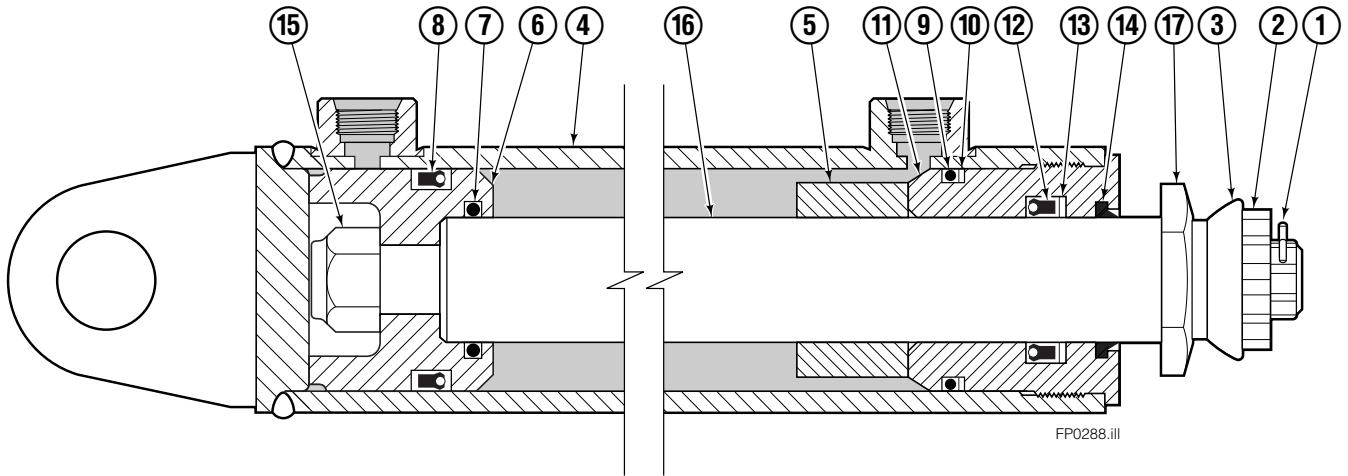

Write: Cascade Corporation, P.O. Box 20187, Portland, OR 97220

Internet: www.cascorp.com

Carriage Assembly

Carriage Assembly

REF	QTY	PART NO.	DESCRIPTION
		6111945	Carriage Assembly
1	1	6111949	Frame
2	2	6111980	Cylinder Assembly ▲
3	2	672726	Cotter Pin
4	2	678528	Clevis Pin
5	2	6111974	Fork Pin
6	2	3014483	Retainer
7	2	755028	■ Capscrew, M12 x 50
8	4	3014343	■ Cylinder Clamp
9	1	3014344	■ Clamp Support
10	3	684800	Capscrew, M12 x100
11	1	6111976	Fork Carrier–RH
12	1	6111978	Fork Carrier–LH
13	2	6009677	Restrictor Fitting ●
14	1	6104570	Crossover Relief Valve
15	2	768798	Capscrew, M8 x 45
16	4	601676	Fitting, 6-6
17	2	611329	Fitting, 6-6
18	1	6003547	Carriage
19	7	6107004	Upper Bearing
20	4	3013187	Lower Bearing
21	16	766646	Capscrew, M10 x 20
22	4	6012727	Lower Hook
23	1	6003547	Sideshift Cylinder ▲
24	2	686215	Clevis Pin
25	2	686217	Cotter Pin
26	2	626505	Fitting, 6-6
27	8	769575	Capscrew, M16 x 40

▲ See Cylinder page for parts breakdown.

■ Included in Cylinder Support Assembly 6012112.

● See Restrictor Fitting page for parts breakdown.

Cylinder

FP0288.ill

300J			
REF	QTY	PART NO.	DESCRIPTION
		6111980	Cylinder Assembly
1	2	6510	Cotter Pin
2	2	667624	Nut Retainer
3	2	667625	Nut
4	1	6108169	Shell
5	1	6004862	Spacer
6	1	558200	Piston
7	1	2716	O-Ring ▲
8	1	662452	Seal ▲
9	1	2785	O-Ring ▲
10	1	615128	Back-Up Ring ▲
11	1	563906	Retainer
12	1	662448	Seal ▲
13	1	638243	Nylon Ring ▲
14	1	636853	Wiper ▲
15	1	667623	Nut
16	1	6111982	Rod
17	1	667626	Washer
	1	671047	Seal Loader, Piston ▲
	1	671051	Seal Loader, Retainer ▲
		668021	Service Kit