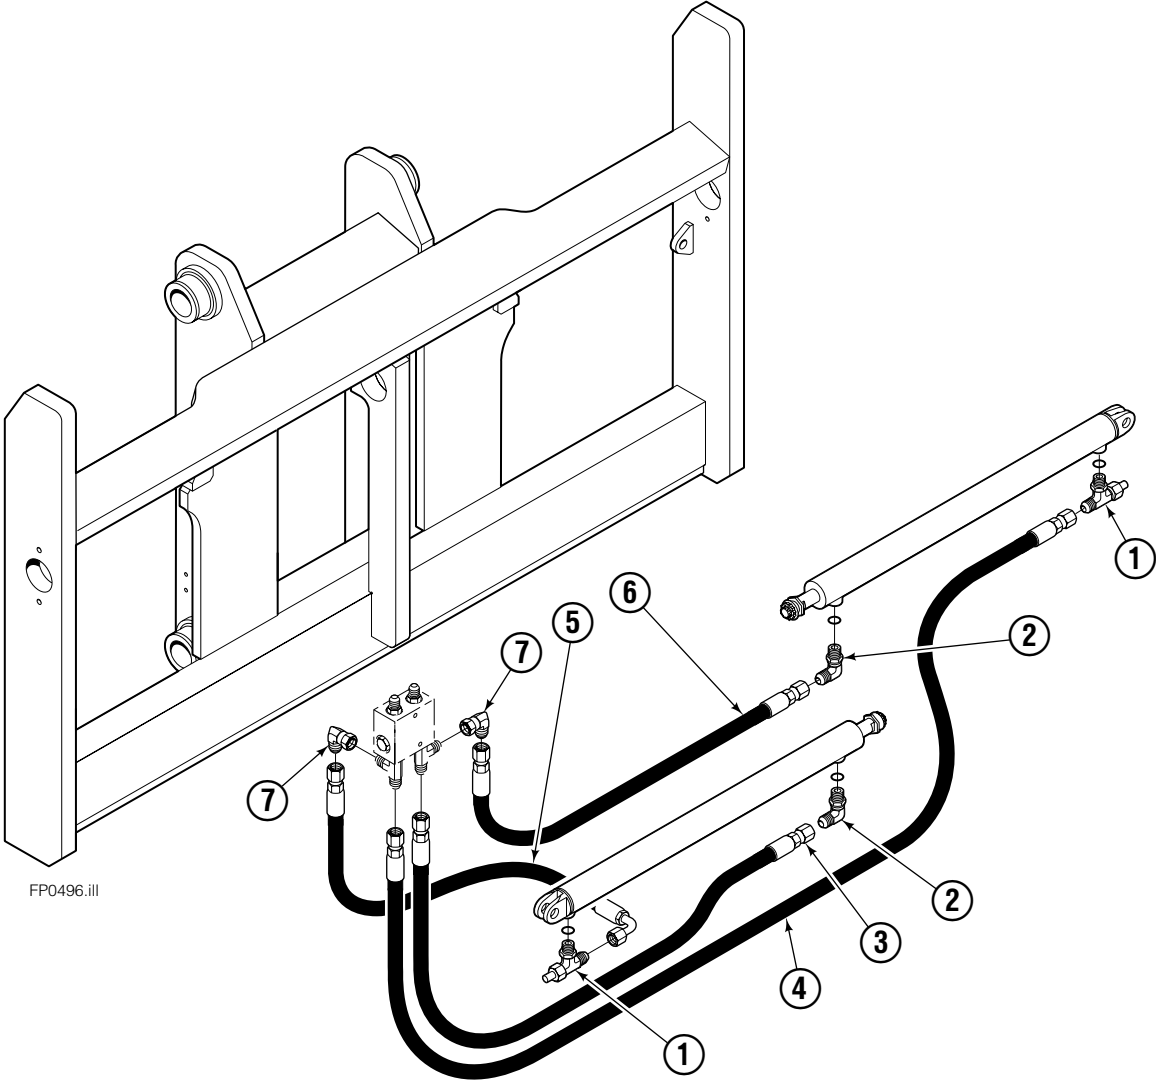

▲ See Cylinder page for parts breakdown.

■ Included in Cylinder Support Assembly 6012112.

● See Restrictor Fitting page for parts breakdown.

Cylinder

FP0288.ill

300J			
REF	QTY	PART NO.	DESCRIPTION
		6111980	Cylinder Assembly
1	2	6510	Cotter Pin
2	2	667624	Nut Retainer
3	2	667625	Nut
4	1	6108169	Shell
5	1	6004862	Spacer
6	1	558200	Piston
7	1	2716	O-Ring ▲
8	1	662452	Seal ▲
9	1	2785	O-Ring ▲
10	1	615128	Back-Up Ring ▲
11	1	563906	Retainer
12	1	662448	Seal ▲
13	1	638243	Nylon Ring ▲
14	1	636853	Wiper ▲
15	1	667623	Nut
16	1	6111982	Rod
17	1	667626	Washer
	1	671047	Seal Loader, Piston ▲
	1	671051	Seal Loader, Retainer ▲
		668021	Service Kit

▲ Included in Service Kit 668021.

Reference: S-20040, S-20101, S-20108.

Sideshift Cylinder

REF	QTY	PART NO.	DESCRIPTION
		6003547	Cylinder Assembly
1	1	6003548	Shell
2	1	6003549	Rod
3	1	555207	Retainer
4	1	555226	Piston
5	1	662460	◆ Seal
6	1	2722	◆ O-Ring
7	1	660767	◆ Bearing
8	1	560997	Nut
9	1	2797	◆ O-Ring
10	1	615140	◆ Back-Up Ring
11	1	554598	◆ Seal
12	1	564930	◆ Wiper
13	2	638293	◆ Back-Up Ring
14	1	672909	Seal Loader
		555227	Service Kit

◆ Included in Service Kit 555227.

Restrictor Fitting

REF	QTY	PART NO.	DESCRIPTION
		6009677	Restrictor Assembly
1	1	6009381	Tee
2	1	2698	O-Ring
3	1	11100	Setscrew
4	1	11099	Cap
5	1	5715	Jam Nut

Hydraulic Group