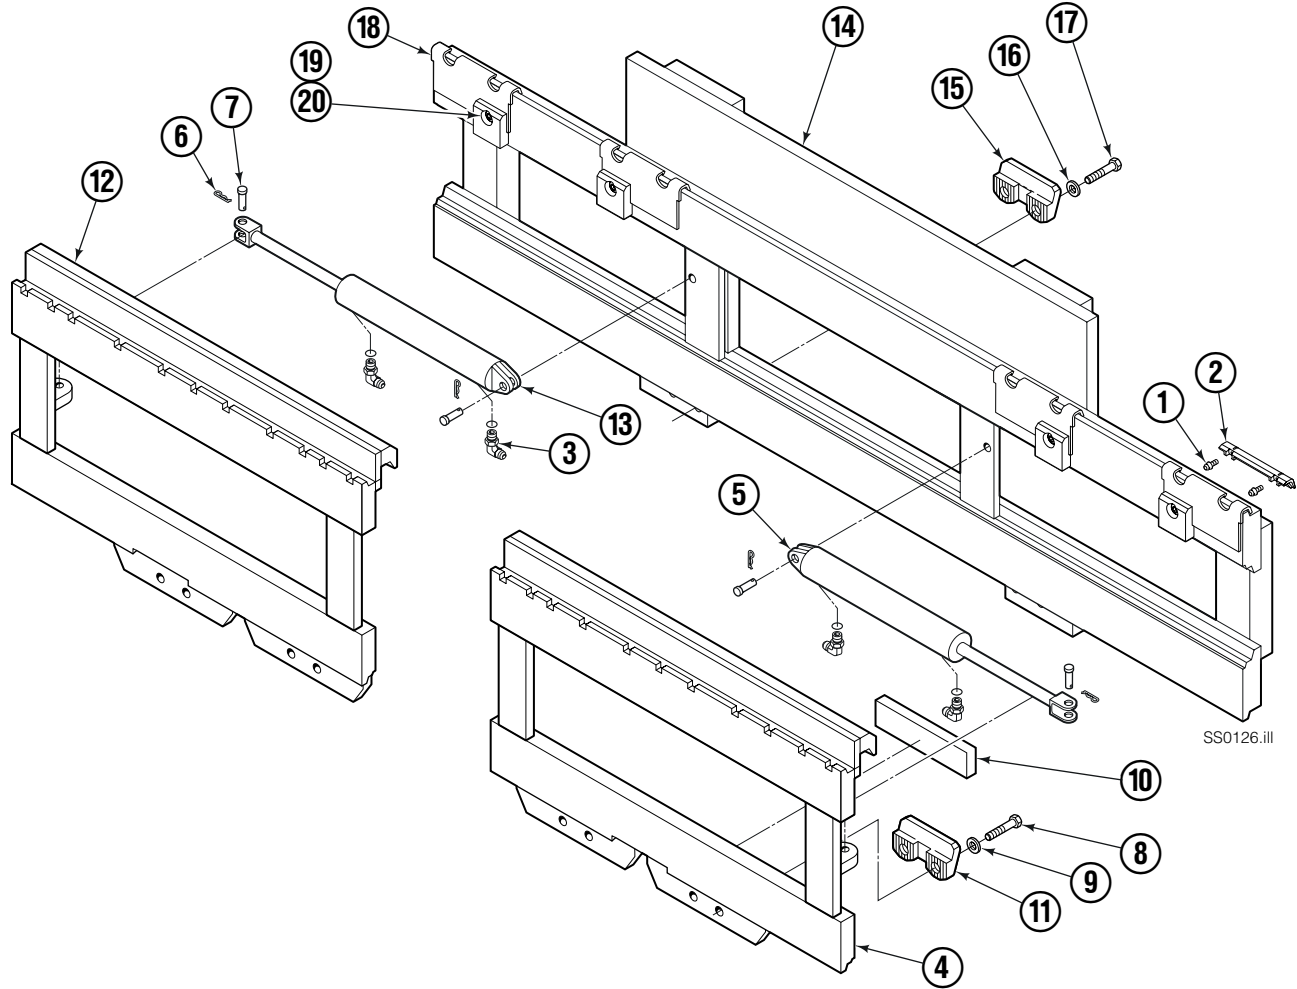

Parts Manual

Model 65D Sideshifter - Wide

Serial Number 65D-SSD-175

cascade[®]
corporation

For Technical Assistance call: 800-227-2233, Fax: 888-329-8207

To Order Parts call: 888-227-2233, Fax: 888-329-0234

OR

Write: Cascade Corporation, P.O. Box 20187, Portland, OR 97220

Internet: www.cascorp.com

Sideshifter Group

SS0126.ill

65D							
REF	QTY	PART NO.	DESCRIPTION	REF	QTY	PART NO.	DESCRIPTION
		358809	Sideshifter Group	11	4	679360	Lower Hook ▲
1	8	7403	Grease Fitting	12	1	358749	R.H. Faceplate ■
2	4	671165	Bearing Segment	13	1	335480	R.H. Cylinder Assembly ●
3	4	601676	Fitting, 6-6	14	1	358803	False Carriage ★
4	1	358748	L.H. Faceplate ■	15	2	675969	Lower Hook ◆ ★
5	1	580029	L.H. Cylinder Assembly ●	16	4	667225	Washer ◆ ★
6	4	672726	Cotter Pin	17	4	667369	Capscrew ◆ ★
7	4	206926	Clevis Pin	18	4	358814	Plate
8	8	779010	Capscrew, M16x35 ▲	19	4	399079	Bearing
9	8	667225	Washer ▲	20	4	4880	Capscrew, .50 NCx1.00
10	4	682814	Lower Bearing				

- If the faceplate needs replacing, your best value is to order the complete sideshifter assembly.
- See Cylinder page for parts Breakdown.
- ▲ Lower Hook Group 683178.

- ◆ Lower Hook Group 678935.
 - ★ Not included in Sideshifter Group.
- Reference: S-28049.

Sideshift Cylinder

FP0079.ill

REF	QTY	PART NO.	DESCRIPTION
		580029	Cylinder Assembly
1	1	553857	Nut
2	1	662452	■ Seal
3	1	553501	Piston
4	1	636851	■ Wiper
5	1	638247	■ Nylon Ring
6	1	675550	Washer (Orifice .085 in.)
7	1	557697	Shell
8	1	335482	Rod
9	1	2785	■ O-Ring
10	1	615128	■ Back-up Ring
11	1	553500	Retainer
12	1	553856	Retaining Ring
13	1	7202	Snap Ring
14	1	641835	■ Seal
15	1	—	Spacer
		553861	Service Kit