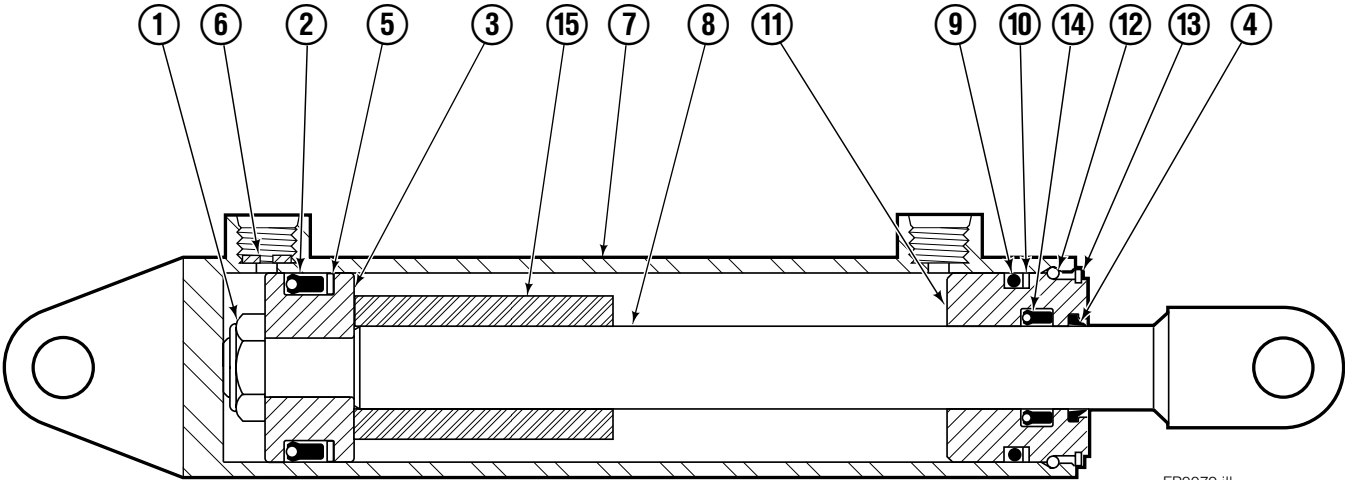

Sideshift Cylinder

FP0079.ill

REF	QTY	PART NO.	DESCRIPTION
		335480	Cylinder Assembly
1	1	553857	Nut
2	1	662452	■ Seal
3	1	553501	Piston
4	1	636851	■ Wiper
5	1	638247	■ Nylon Ring
6	1	675550	Washer (Orifice .085 in.)
7	1	335481	Shell
8	1	335482	Rod
9	1	2785	■ O-Ring
10	1	615128	■ Back-up Ring
11	1	553500	Retainer
12	1	553856	Retaining Ring
13	1	7202	Snap Ring
14	1	641835	■ Seal
15	1	—	Spacer
		553861	Service Kit

■ Included in Service Kit 553861.