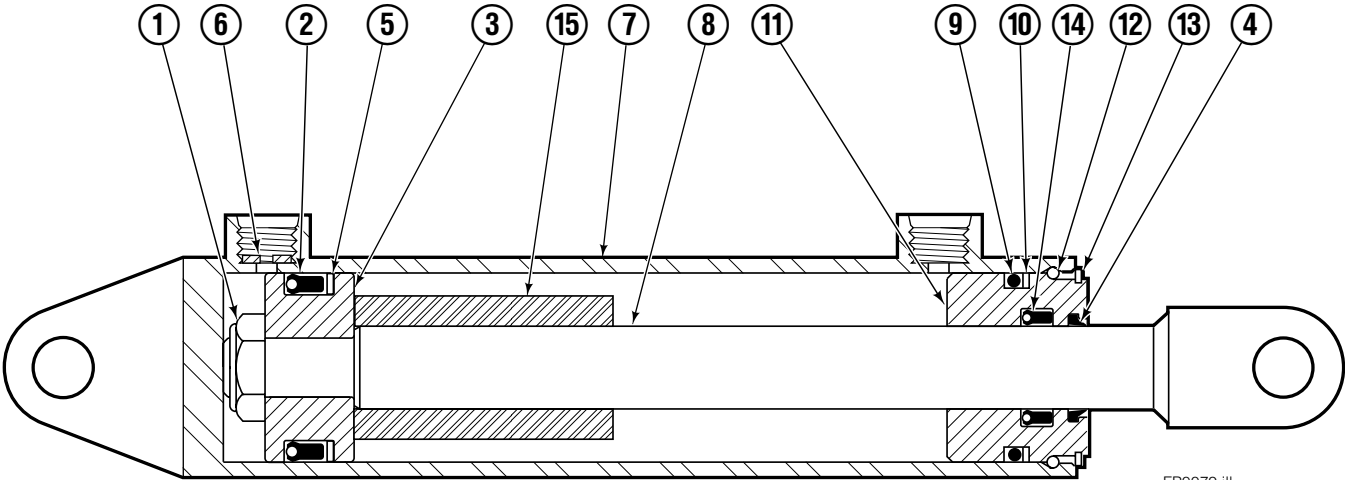

OR

Write: Cascade Corporation, P.O. Box 20187, Portland, OR 97220

Internet: www.cascorp.com

Sideshifter Group

SS0126.ill

65D							
REF	QTY	PART NO.	DESCRIPTION	REF	QTY	PART NO.	DESCRIPTION
		358809	Sideshifter Group	11	4	679360	Lower Hook ▲
1	8	7403	Grease Fitting	12	1	358749	R.H. Faceplate ■
2	4	671165	Bearing Segment	13	1	335480	R.H. Cylinder Assembly ●
3	4	601676	Fitting, 6-6	14	1	358803	False Carriage ★
4	1	358748	L.H. Faceplate ■	15	2	675969	Lower Hook ◆ ★
5	1	580029	L.H. Cylinder Assembly ●	16	4	667225	Washer ◆ ★
6	4	672726	Cotter Pin	17	4	667369	Capscrew ◆ ★
7	4	206926	Clevis Pin	18	4	358814	Plate
8	8	779010	Capscrew, M16x35 ▲	19	4	399079	Bearing
9	8	667225	Washer ▲	20	4	4880	Capscrew, .50 NCx1.00
10	4	682814	Lower Bearing				

- If the faceplate needs replacing, your best value is to order the complete sideshifter assembly.
- See Cylinder page for parts Breakdown.
- ▲ Lower Hook Group 683178.

- ◆ Lower Hook Group 678935.
 - ★ Not included in Sideshifter Group.
- Reference: S-28049.

Sideshift Cylinder

FP0079.ill

REF	QTY	PART NO.	DESCRIPTION
		580029	Cylinder Assembly
1	1	553857	Nut
2	1	662452	■ Seal
3	1	553501	Piston
4	1	636851	■ Wiper
5	1	638247	■ Nylon Ring
6	1	675550	Washer (Orifice .085 in.)
7	1	557697	Shell
8	1	335482	Rod
9	1	2785	■ O-Ring
10	1	615128	■ Back-up Ring
11	1	553500	Retainer
12	1	553856	Retaining Ring
13	1	7202	Snap Ring
14	1	641835	■ Seal
15	1	—	Spacer
		553861	Service Kit