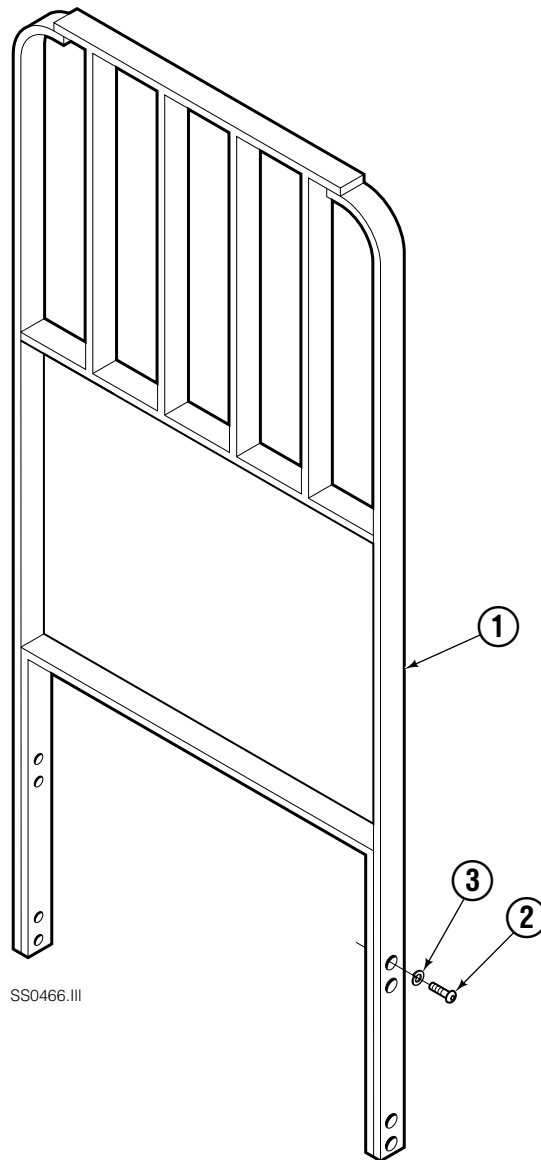

- If the faceplate needs replacing, your best value is to order the complete sideshifter assembly.
- See Cylinder page for parts Breakdown.
- ▲ Lower Hook Group 683178.

- ◆ Lower Hook Group 678935.
 - ★ Not included in Sideshifter Group.
- Reference: S-28049.

Sideshift Cylinder

FP0079.ill

REF	QTY	PART NO.	DESCRIPTION
		580029	Cylinder Assembly
1	1	553857	Nut
2	1	662452	■ Seal
3	1	553501	Piston
4	1	636851	■ Wiper
5	1	638247	■ Nylon Ring
6	1	675550	Washer (Orifice .085 in.)
7	1	557697	Shell
8	1	335482	Rod
9	1	2785	■ O-Ring
10	1	615128	■ Back-up Ring
11	1	553500	Retainer
12	1	553856	Retaining Ring
13	1	7202	Snap Ring
14	1	641835	■ Seal
15	1	—	Spacer
		553861	Service Kit

■ Included in Service Kit 553861.

Sideshift Cylinder

FP0079.ill

REF	QTY	PART NO.	DESCRIPTION
		335480	Cylinder Assembly
1	1	553857	Nut
2	1	662452	■ Seal
3	1	553501	Piston
4	1	636851	■ Wiper
5	1	638247	■ Nylon Ring
6	1	675550	Washer (Orifice .085 in.)
7	1	335481	Shell
8	1	335482	Rod
9	1	2785	■ O-Ring
10	1	615128	■ Back-up Ring
11	1	553500	Retainer
12	1	553856	Retaining Ring
13	1	7202	Snap Ring
14	1	641835	■ Seal
15	1	—	Spacer
		553861	Service Kit

■ Included in Service Kit 553861.

Backrest

65D			
REF	QTY	PART NO.	DESCRIPTION
1	1	6012944	Backrest, 31 in. W x 84 in. H
2	8	200173	Capscrew, M16 x 35
3	8	684586	Lockwasher, M16

Reference: Common Parts 359167, S-8365.