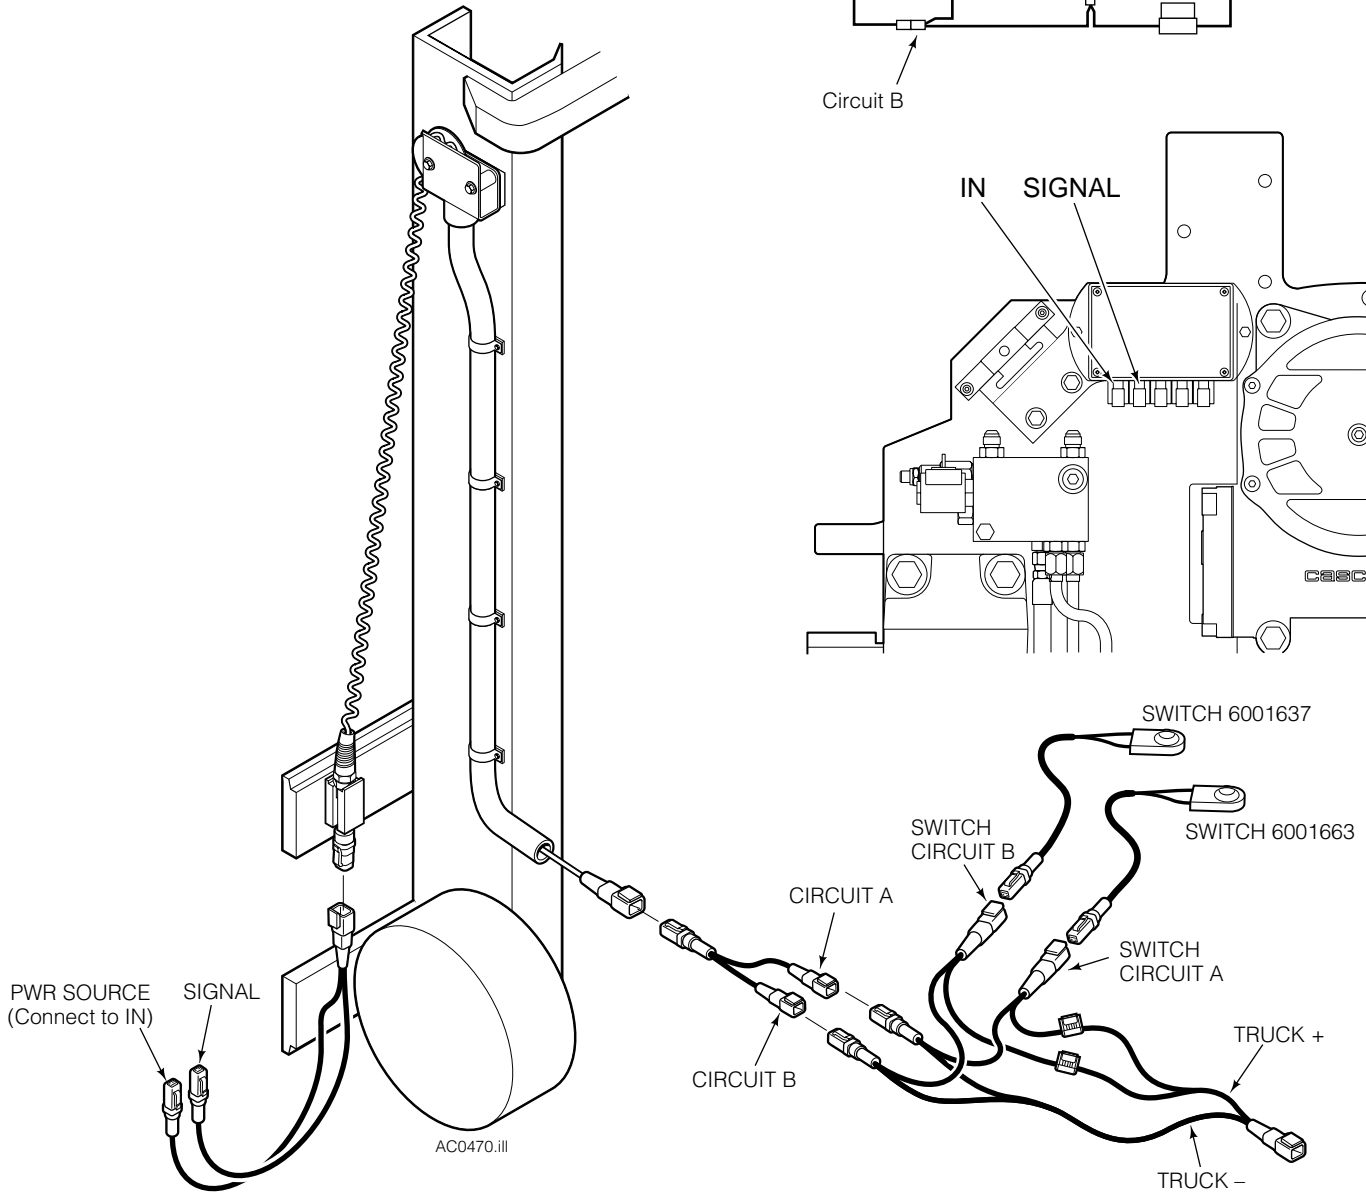

Installation & Operation

55D-30009 Rotator with Sequenced Hold Down Protection

This sheet describes the hydraulic and electrical connections required to properly install this unit. Operation of attachment functions is also described.

To Order Parts . . .

Call: 1-888-227-2233

OR

Write: Cascade Corporation, 2501 Sheridan Ave., Springfield, OH 45505

Electrical Hook-Up

Attachment Functions

Hold down must be clamped to rotate.

Hold down will release only when rotator is positioned at 0° rotation (hold down in vertical position).