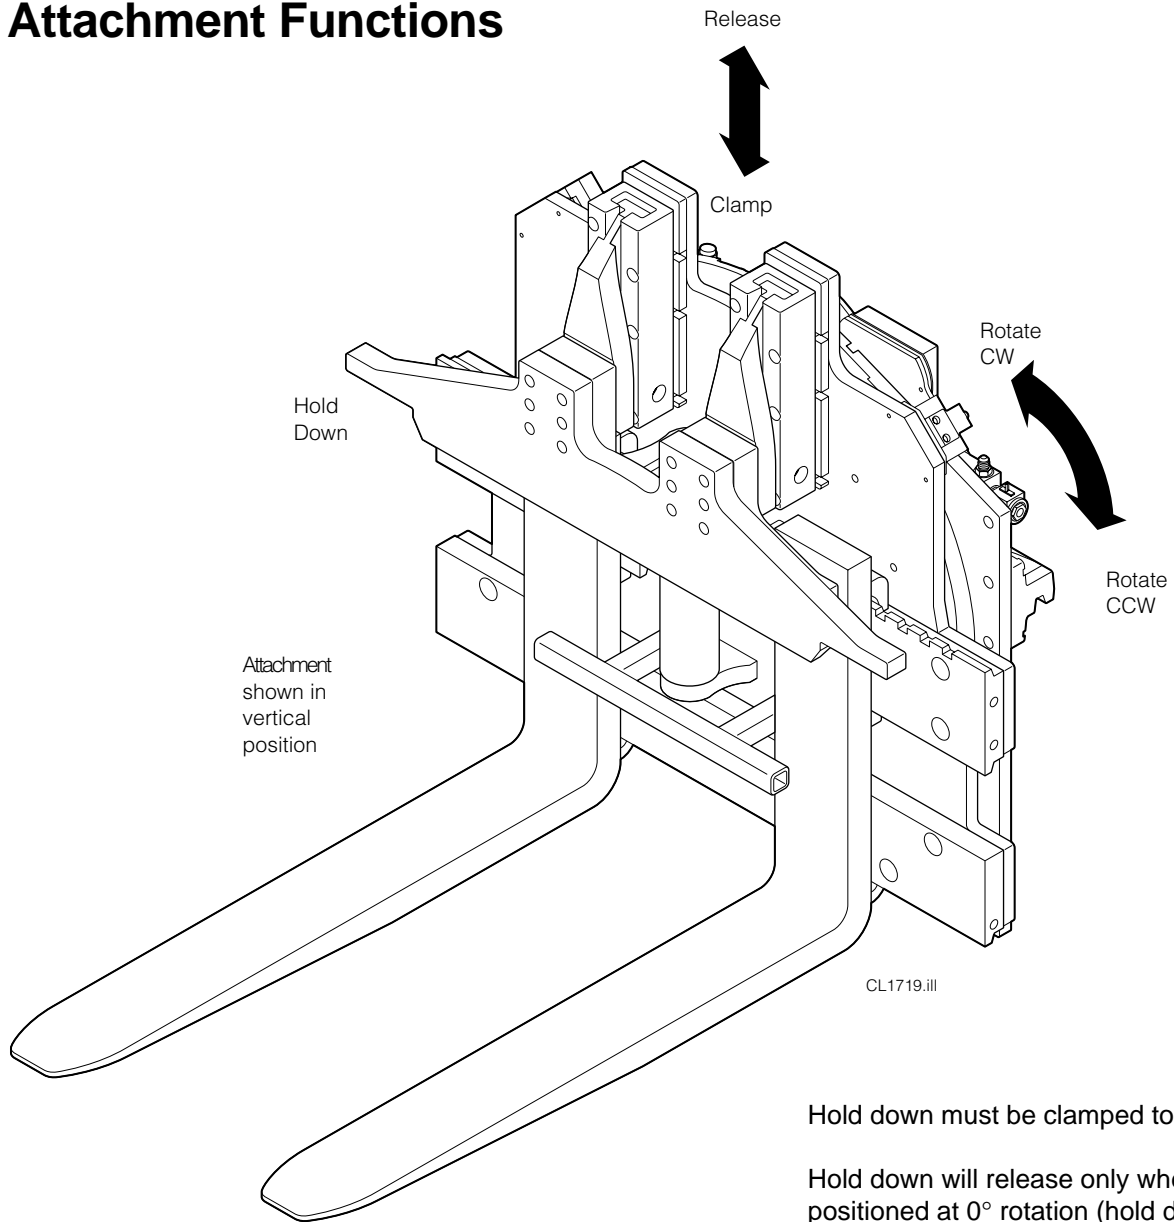

Installation & Operation

55D-30009 Rotator with Sequenced Hold Down Protection

This sheet describes the hydraulic and electrical connections required to properly install this unit. Operation of attachment functions is also described.

To Order Parts . . .

Call: 1-888-227-2233

OR

Write: Cascade Corporation, 2501 Sheridan Ave., Springfield, OH 45505

Electrical Hook-Up

Attachment Functions

Hold down must be clamped to rotate.

Hold down will release only when rotator is positioned at 0° rotation (hold down in vertical position).