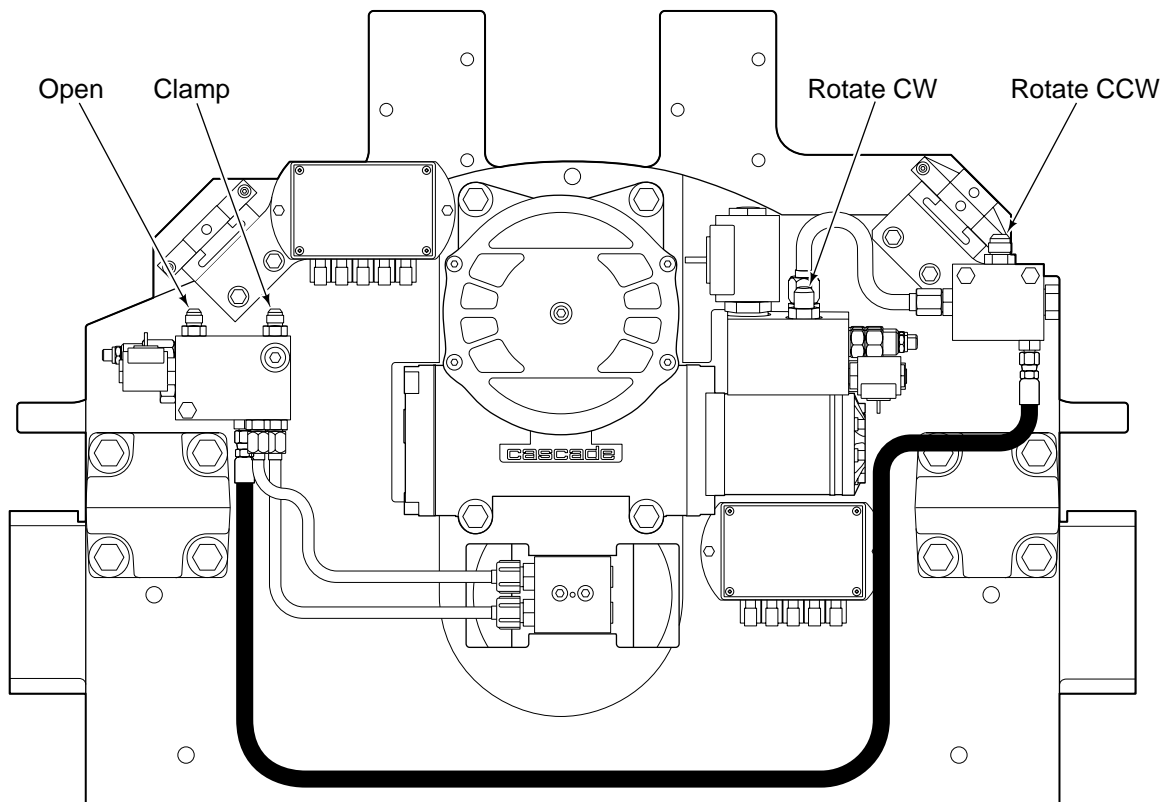

Installation & Operation

55D-30009 Rotator with Sequenced Hold Down Protection

This sheet describes the hydraulic and electrical connections required to properly install this unit. Operation of attachment functions is also described.

Hydraulic Hook-up

CL1748.ill

Part No. 6015446

cascade®

For Technical Support . . .

Call: 1-800-227-2233

OR

Write: Cascade Corporation, P.O. Box 20187, Portland, OR 97294

To Order Parts . . .

Call: 1-888-227-2233

OR

Write: Cascade Corporation, 2501 Sheridan Ave., Springfield, OH 45505