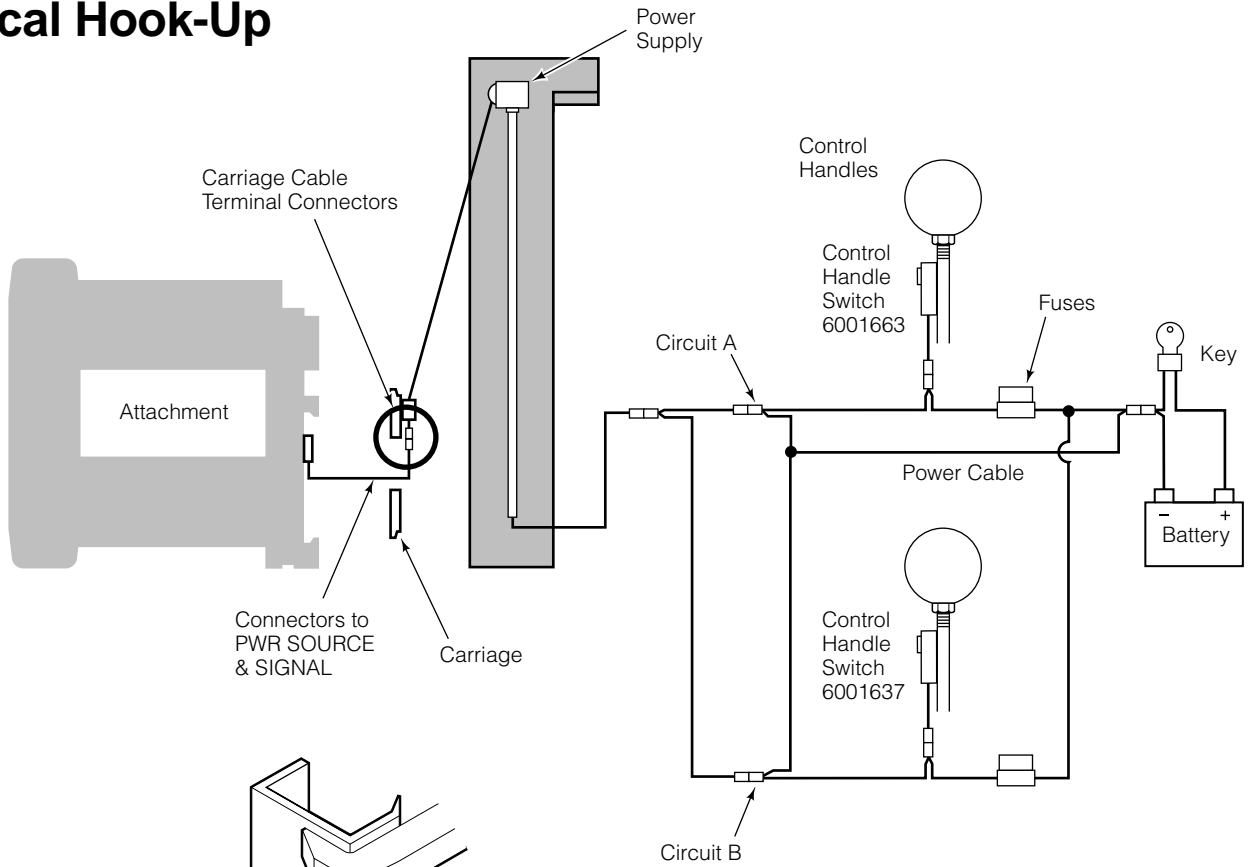

Installation & Operation

55D-30009 Rotator with Sequenced Hold Down Protection

This sheet describes the hydraulic and electrical connections required to properly install this unit. Operation of attachment functions is also described.

To Order Parts . . .

Call: 1-888-227-2233

OR

Write: Cascade Corporation, 2501 Sheridan Ave., Springfield, OH 45505

Electrical Hook-Up

Attachment Functions

Hold down must be clamped to rotate.

Hold down will release only when rotator is positioned at 0° rotation (hold down in vertical position).