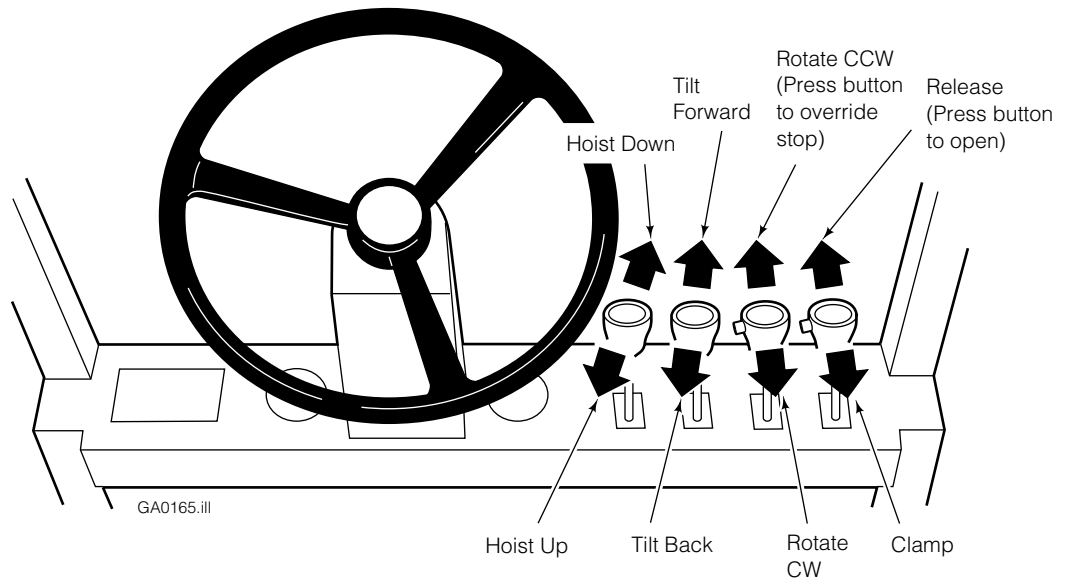

To Order Parts . . .

Call: 1-888-227-2233

OR

Write: Cascade Corporation, 2501 Sheridan Ave., Springfield, OH 45505

Electrical Hook-Up

Attachment Functions

Hold down must be clamped to rotate.

Hold down will release only when rotator is positioned at 0° rotation (hold down in vertical position).