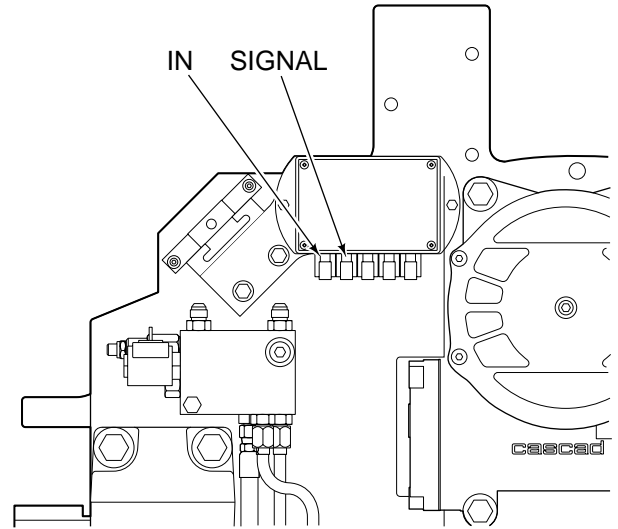

Installation & Operation

55D-30009 Rotator with Sequenced Hold Down Protection

This sheet describes the hydraulic and electrical connections required to properly install this unit. Operation of attachment functions is also described.

To Order Parts . . .

Call: 1-888-227-2233

OR

Write: Cascade Corporation, 2501 Sheridan Ave., Springfield, OH 45505

Electrical Hook-Up

Attachment Functions

Hold down must be clamped to rotate.

Hold down will release only when rotator is positioned at 0° rotation (hold down in vertical position).