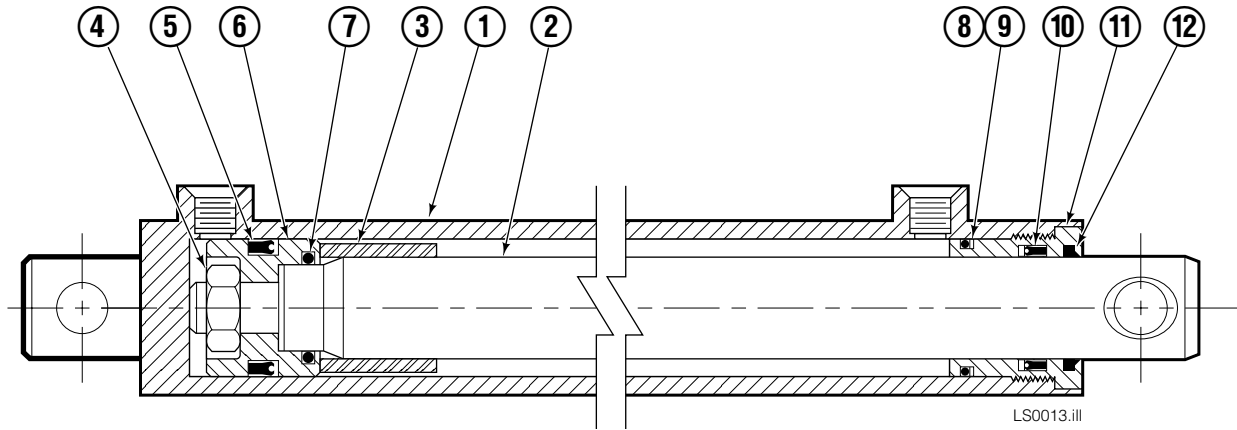

Internet: www.cascorp.com

Decals

Load Stabilizer

Frame & Hydraulic Group

LS0059.iii

Frame & Hydraulic Group

35E			
REF	QTY	PART NO.	DESCRIPTION
1	3	206478	Capscrew, M10 x 35
2	3	201570	Washer
3	2	201956	Shim
4	1	201976	Cylinder Clevis
5	4	678990	Nut, M16
6	2	211250	Capscrew, M16 x 85
7	1	6010163	Frame
8	1	◆ 6010272	Cylinder
9	2	601676	Fitting, 6-6
10	1	2645	Fitting, 6
11	1	611329	Fitting, 6-6
12	1	688694	Hose, 16.75 in.
13	2	2680	Fitting, 6-6
14	1	675056	Hose, 33.5 in.
15	2	689997	Capscrew, M16 x 2 x 60
16	2	667225	Washer
17	1	201568	Capscrew, M8 x 45
18	1	680253	Lockwasher, M8
19	1	205349	Washer
20	1	202049	Lower Hook
21	1	767414	Nut, M8
22	8	784139	Capscrew, M12 x 1.75 x 50
23	2	768795	Capscrew, , M8 x 30
24	1	■ 202047	Valve Assembly
25	2	668910	Bearing
26	2	668911	Bearing
27	2	375258	Arm Bar - 53"-100" Opening Range

◆ See Cylinder page for parts breakdown.

■ See Valve page for parts breakdown.

Reference: Common Parts: 201962.

Frame Group: 6010162.

Hydraulic Group: 6010277.

Load Stabilizer Cylinder

35E			
REF	QTY	PART NO.	DESCRIPTION
		6010272	Cylinder Assembly
1	1	6010273	Shell
2	1	6010274	Rod
3	1	3009844	Spacer
4	1	667623	Nut
5	1	557598	■ Piston Seal
6	1	559702	Piston
7	1	2716	■ O-Ring
8	1	2722	■ O-Ring
9	1	615126	■ Back-Up Ring
10	1	663728	■ Rod Seal
11	1	562300	Retainer
12	1	626468	■ Wiper
		562447	Service Kit

■ Included in Service Kit 562447.

Reference: S-6063, S-6062.

Valve Assembly

35E

REF	QTY	PART NO.	DESCRIPTION
		202047	Valve Assembly
1	1	682168	Valve Cartridge
2	3	682170	Service Kit
3	2	663694	Plug, 3
4	1	601676	Fitting, 6-6
5	1	201566	Valve Cartridge - Adjustable Relief
6	1	201565	Valve Cartridge - Fixed Relief
7	3	604511	Fitting, 6-6
8	1	204424	Service Kit
9	1	201564	Valve Cartridge - P. O. Check
10	2	604510	Plug, 6
11	1	609234	Plug, 4
12	1	202125	Valve Body