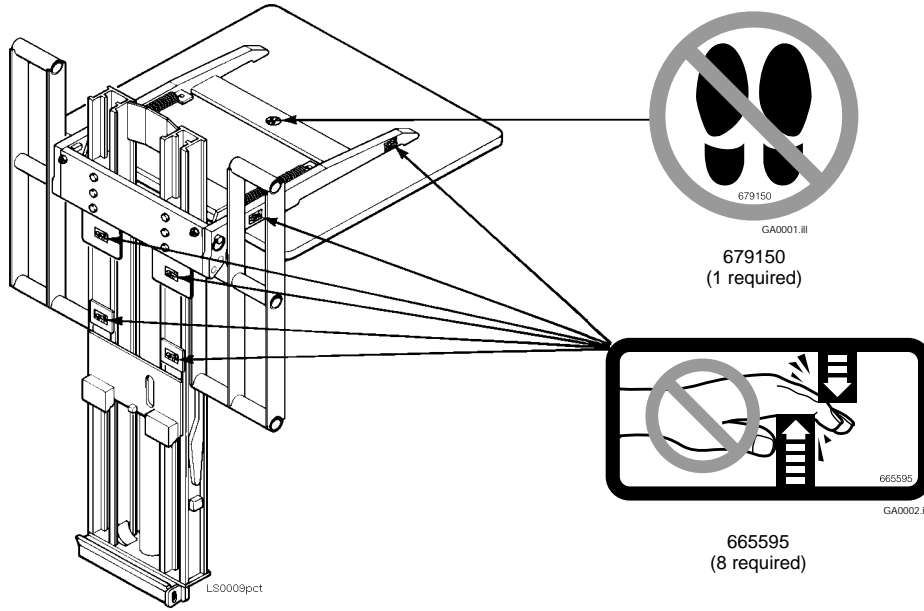

Internet: www.cascorp.com

Decals

Load Stabilizer

Frame & Hydraulic Group

LS0059.iii

Frame & Hydraulic Group

35E			
REF	QTY	PART NO.	DESCRIPTION
1	3	206478	Capscrew, M10 x 35
2	3	201570	Washer
3	2	201956	Shim
4	1	201976	Cylinder Clevis
5	4	678990	Nut, M16
6	2	211250	Capscrew, M16 x 85
7	1	6010163	Frame
8	1	◆ 6010272	Cylinder
9	2	601676	Fitting, 6-6
10	1	2645	Fitting, 6
11	1	611329	Fitting, 6-6
12	1	688694	Hose, 16.75 in.
13	2	2680	Fitting, 6-6
14	1	675056	Hose, 33.5 in.
15	2	689997	Capscrew, M16 x 2 x 60
16	2	667225	Washer
17	1	201568	Capscrew, M8 x 45
18	1	680253	Lockwasher, M8
19	1	205349	Washer
20	1	202049	Lower Hook
21	1	767414	Nut, M8
22	8	784139	Capscrew, M12 x 1.75 x 50
23	2	768795	Capscrew, , M8 x 30
24	1	■ 202047	Valve Assembly
25	2	668910	Bearing
26	2	668911	Bearing
27	2	375258	Arm Bar - 53"-100" Opening Range

◆ See Cylinder page for parts breakdown.

■ See Valve page for parts breakdown.

Reference: Common Parts: 201962.

Frame Group: 6010162.

Hydraulic Group: 6010277.

Load Stabilizer Cylinder

35E			
REF	QTY	PART NO.	DESCRIPTION
		6010272	Cylinder Assembly
1	1	6010273	Shell
2	1	6010274	Rod
3	1	3009844	Spacer
4	1	667623	Nut
5	1	557598	■ Piston Seal
6	1	559702	Piston
7	1	2716	■ O-Ring
8	1	2722	■ O-Ring
9	1	615126	■ Back-Up Ring
10	1	663728	■ Rod Seal
11	1	562300	Retainer
12	1	626468	■ Wiper
		562447	Service Kit

■ Included in Service Kit 562447.

Reference: S-6063, S-6062.

Valve Assembly

35E

REF	QTY	PART NO.	DESCRIPTION
		202047	Valve Assembly
1	1	682168	Valve Cartridge
2	3	682170	Service Kit
3	2	663694	Plug, 3
4	1	601676	Fitting, 6-6
5	1	201566	Valve Cartridge - Adjustable Relief
6	1	201565	Valve Cartridge - Fixed Relief
7	3	604511	Fitting, 6-6
8	1	204424	Service Kit
9	1	201564	Valve Cartridge - P. O. Check
10	2	604510	Plug, 6
11	1	609234	Plug, 4
12	1	202125	Valve Body