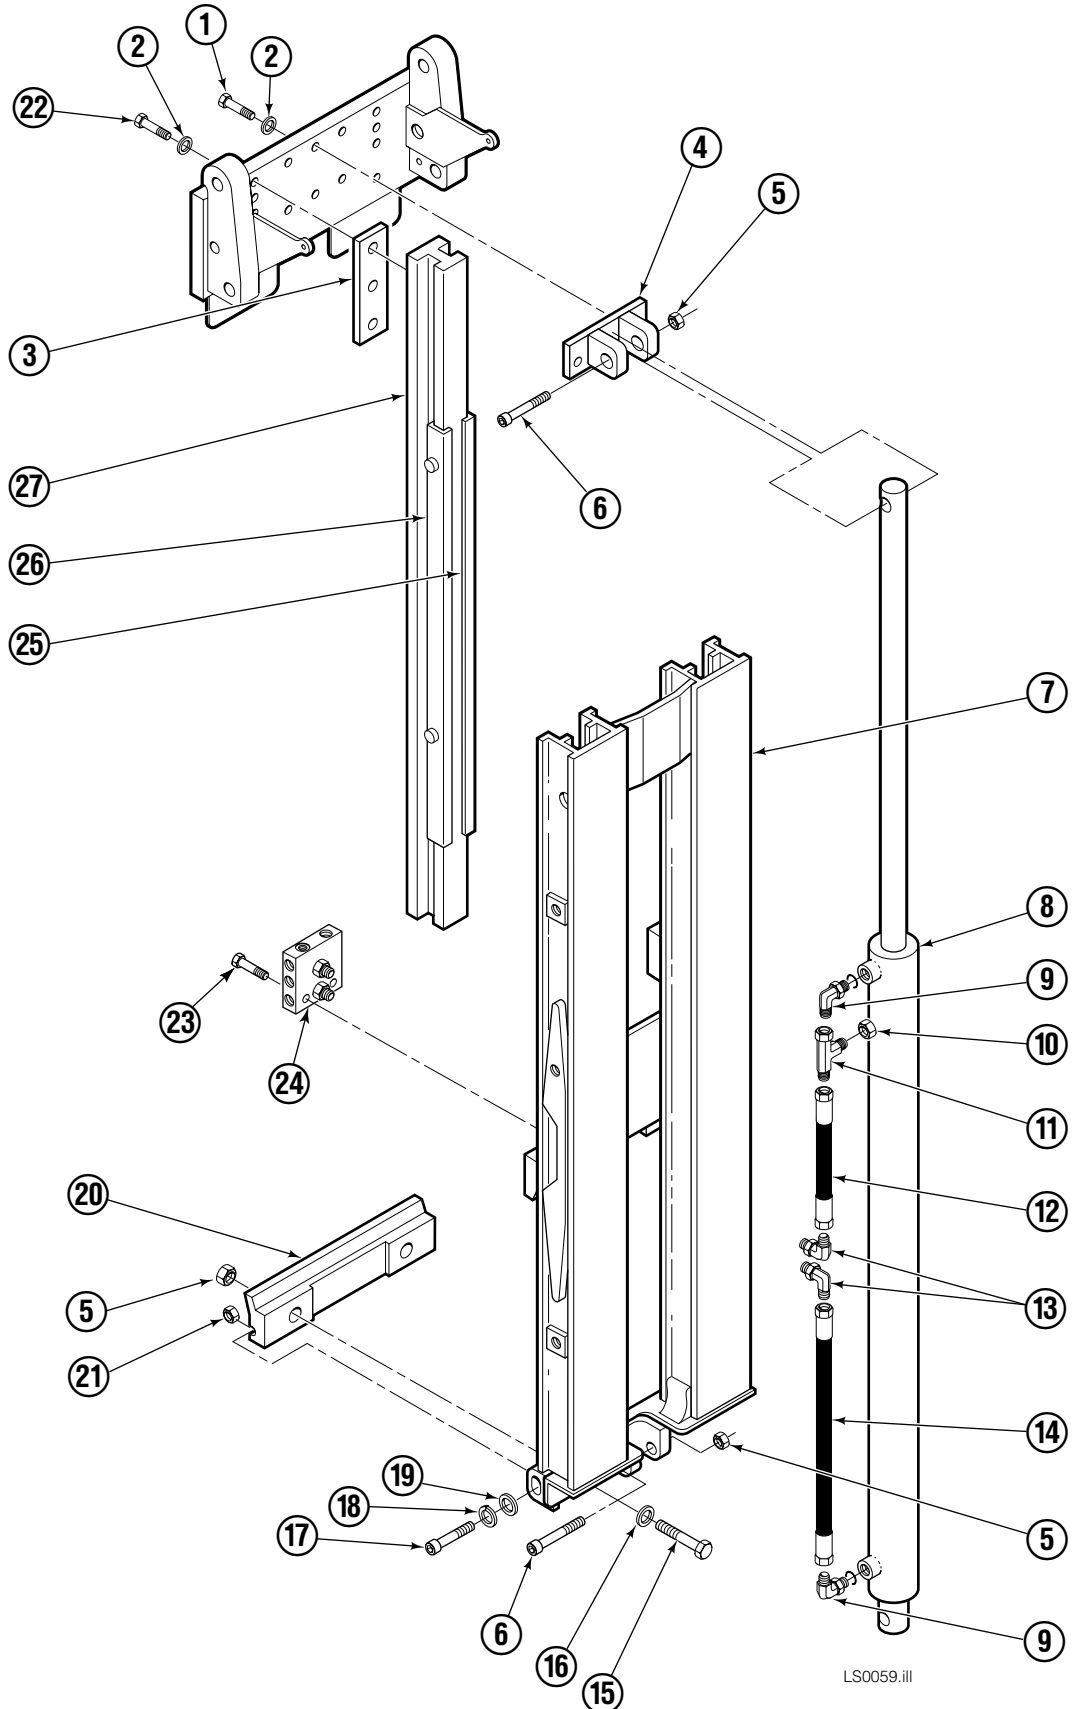

Internet: www.cascorp.com

Decals

Load Stabilizer

Frame & Hydraulic Group

LS0059.iii

Frame & Hydraulic Group

35E			
REF	QTY	PART NO.	DESCRIPTION
1	3	206478	Capscrew, M10 x 35
2	3	201570	Washer
3	2	201956	Shim
4	1	201976	Cylinder Clevis
5	4	678990	Nut, M16
6	2	211250	Capscrew, M16 x 85
7	1	6010163	Frame
8	1	◆ 6010272	Cylinder
9	2	601676	Fitting, 6-6
10	1	2645	Fitting, 6
11	1	611329	Fitting, 6-6
12	1	688694	Hose, 16.75 in.
13	2	2680	Fitting, 6-6
14	1	675056	Hose, 33.5 in.
15	2	689997	Capscrew, M16 x 2 x 60
16	2	667225	Washer
17	1	201568	Capscrew, M8 x 45
18	1	680253	Lockwasher, M8
19	1	205349	Washer
20	1	202049	Lower Hook
21	1	767414	Nut, M8
22	8	784139	Capscrew, M12 x 1.75 x 50
23	2	768795	Capscrew, , M8 x 30
24	1	■ 202047	Valve Assembly
25	2	668910	Bearing
26	2	668911	Bearing
27	2	375258	Arm Bar - 53"-100" Opening Range

◆ See Cylinder page for parts breakdown.

■ See Valve page for parts breakdown.

Reference: Common Parts: 201962.

Frame Group: 6010162.

Hydraulic Group: 6010277.

Load Stabilizer Cylinder

35E			
REF	QTY	PART NO.	DESCRIPTION
		6010272	Cylinder Assembly
1	1	6010273	Shell
2	1	6010274	Rod
3	1	3009844	Spacer
4	1	667623	Nut
5	1	557598	■ Piston Seal
6	1	559702	Piston
7	1	2716	■ O-Ring
8	1	2722	■ O-Ring
9	1	615126	■ Back-Up Ring
10	1	663728	■ Rod Seal
11	1	562300	Retainer
12	1	626468	■ Wiper
		562447	Service Kit

Arm Group

35E			
REF	QTY	PART NO.	DESCRIPTION
1	1	393367	Arm
2	2	205976	Sleeve ▲
3	2	205979	Nut, M12 ▲
4	1	6010281	Contact Pad, 24 in. x 24 in.
5	2	768709	Capscrew ▲
6	8	202263	Washer, M12 ▲
7	2	202145	Washer, Rubber ▲
		205980	Service Kit