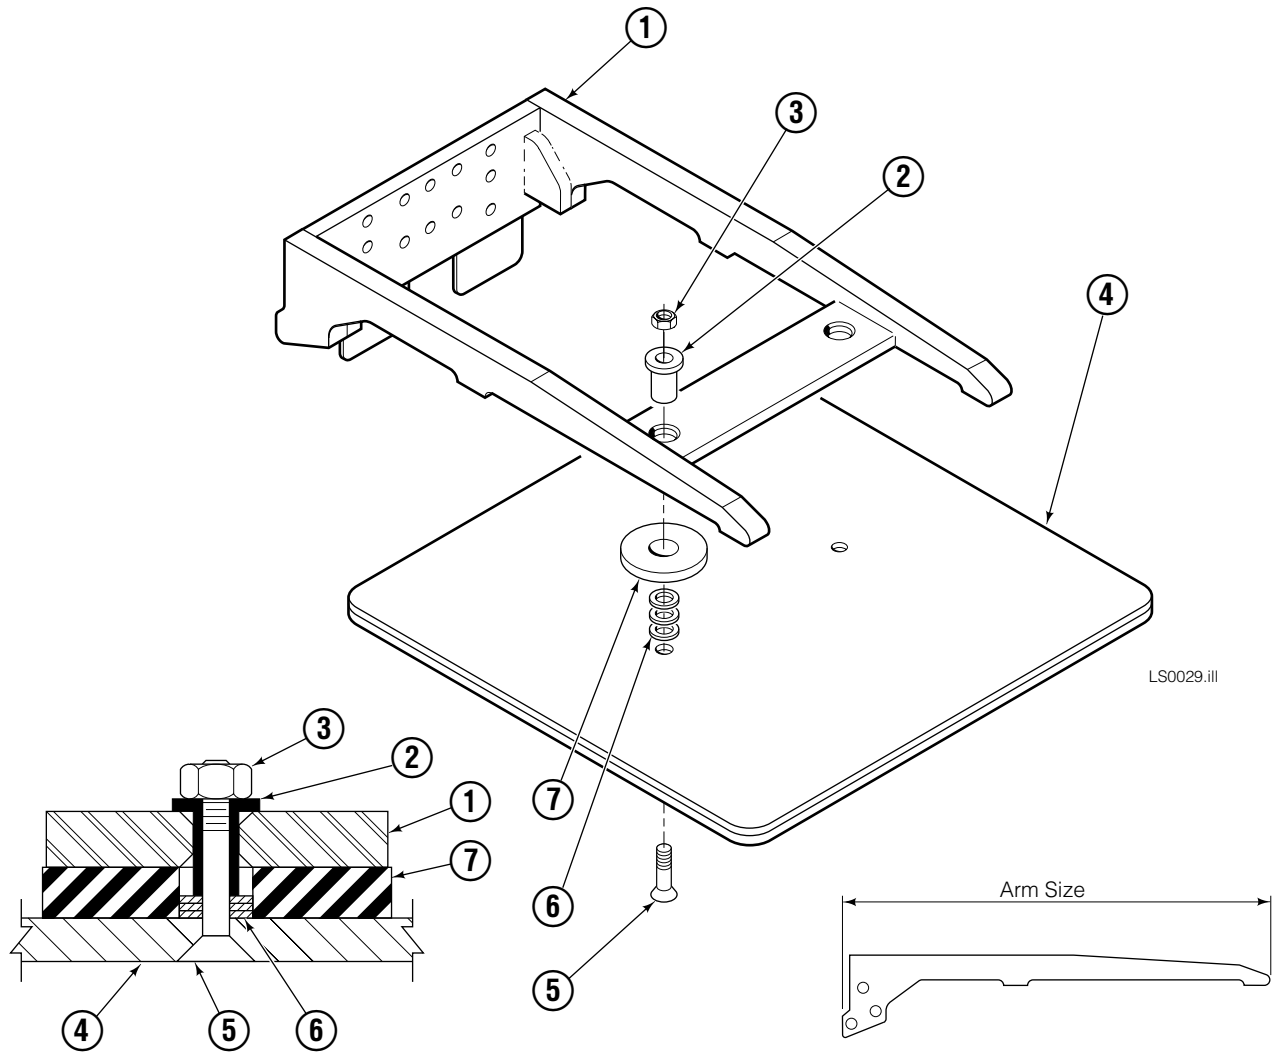

◆ See Cylinder page for parts breakdown.

■ See Valve page for parts breakdown.

Reference: Common Parts: 201962.

Frame Group: 6010162.

Hydraulic Group: 6010277.

Load Stabilizer Cylinder

35E			
REF	QTY	PART NO.	DESCRIPTION
		6010272	Cylinder Assembly
1	1	6010273	Shell
2	1	6010274	Rod
3	1	3009844	Spacer
4	1	667623	Nut
5	1	557598	■ Piston Seal
6	1	559702	Piston
7	1	2716	■ O-Ring
8	1	2722	■ O-Ring
9	1	615126	■ Back-Up Ring
10	1	663728	■ Rod Seal
11	1	562300	Retainer
12	1	626468	■ Wiper
		562447	Service Kit

■ Included in Service Kit 562447.

Reference: S-6063, S-6062.

Valve Assembly

35E

REF	QTY	PART NO.	DESCRIPTION
		202047	Valve Assembly
1	1	682168	Valve Cartridge
2	3	682170	Service Kit
3	2	663694	Plug, 3
4	1	601676	Fitting, 6-6
5	1	201566	Valve Cartridge - Adjustable Relief
6	1	201565	Valve Cartridge - Fixed Relief
7	3	604511	Fitting, 6-6
8	1	204424	Service Kit
9	1	201564	Valve Cartridge - P. O. Check
10	2	604510	Plug, 6
11	1	609234	Plug, 4
12	1	202125	Valve Body

Arm Group

35E			
REF	QTY	PART NO.	DESCRIPTION
1	1	393367	Arm
2	2	205976	Sleeve ▲
3	2	205979	Nut, M12 ▲
4	1	6010281	Contact Pad, 24 in. x 24 in.
5	2	768709	Capscrew ▲
6	8	202263	Washer, M12 ▲
7	2	202145	Washer, Rubber ▲
		205980	Service Kit