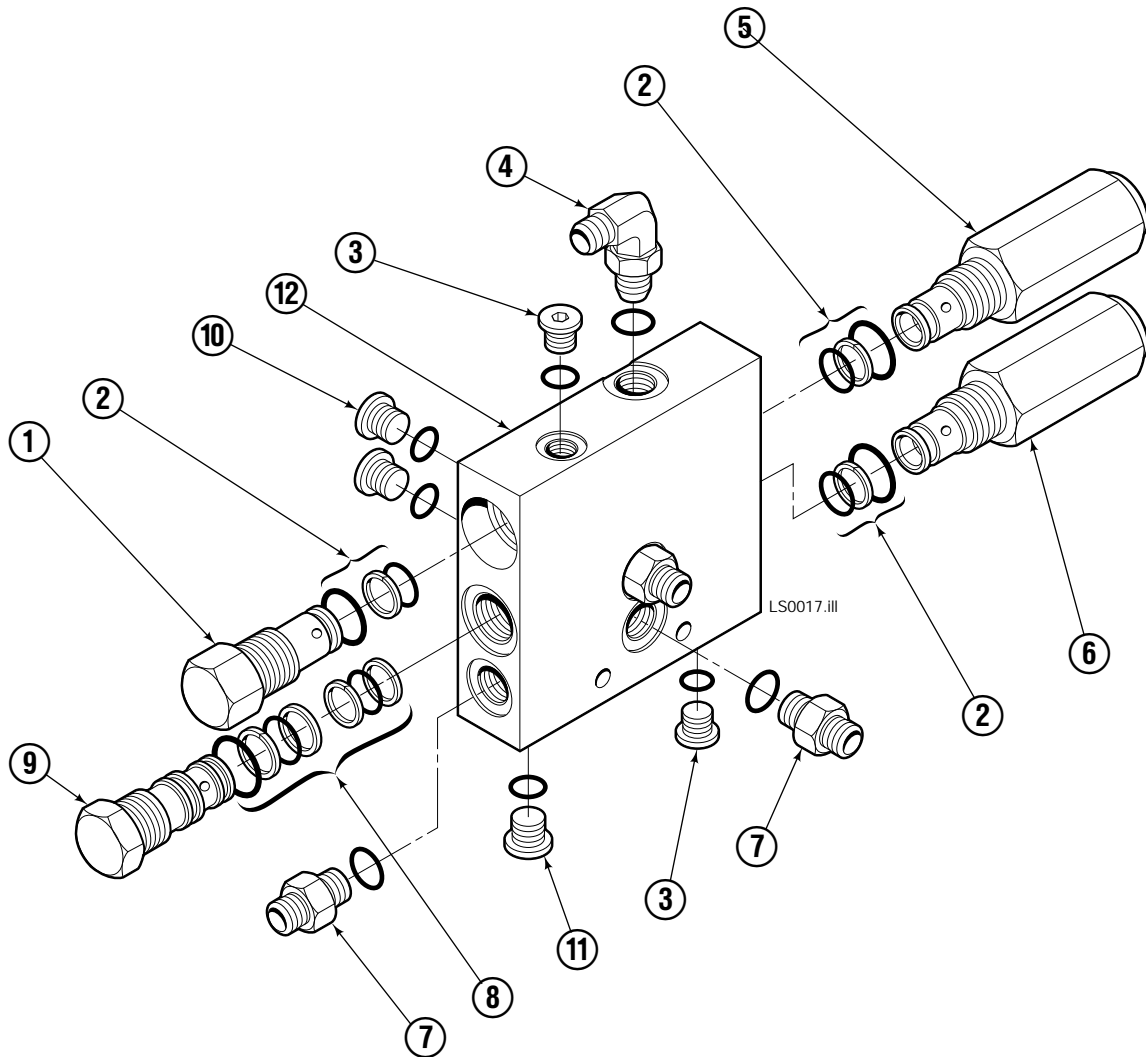

Internet: www.cascorp.com

Decals

Load Stabilizer

Frame & Hydraulic Group

LS0059.iii

Frame & Hydraulic Group

35E			
REF	QTY	PART NO.	DESCRIPTION
1	3	206478	Capscrew, M10 x 35
2	3	201570	Washer
3	2	201956	Shim
4	1	201976	Cylinder Clevis
5	4	678990	Nut, M16
6	2	211250	Capscrew, M16 x 85
7	1	6010163	Frame
8	1	◆ 6010272	Cylinder
9	2	601676	Fitting, 6-6
10	1	2645	Fitting, 6
11	1	611329	Fitting, 6-6
12	1	688694	Hose, 16.75 in.
13	2	2680	Fitting, 6-6
14	1	675056	Hose, 33.5 in.
15	2	689997	Capscrew, M16 x 2 x 60
16	2	667225	Washer
17	1	201568	Capscrew, M8 x 45
18	1	680253	Lockwasher, M8
19	1	205349	Washer
20	1	202049	Lower Hook
21	1	767414	Nut, M8
22	8	784139	Capscrew, M12 x 1.75 x 50
23	2	768795	Capscrew, , M8 x 30
24	1	■ 202047	Valve Assembly
25	2	668910	Bearing
26	2	668911	Bearing
27	2	375258	Arm Bar - 53"-100" Opening Range

◆ See Cylinder page for parts breakdown.

■ See Valve page for parts breakdown.

Reference: Common Parts: 201962.

Frame Group: 6010162.

Hydraulic Group: 6010277.

Load Stabilizer Cylinder

35E			
REF	QTY	PART NO.	DESCRIPTION
		6010272	Cylinder Assembly
1	1	6010273	Shell
2	1	6010274	Rod
3	1	3009844	Spacer
4	1	667623	Nut
5	1	557598	■ Piston Seal
6	1	559702	Piston
7	1	2716	■ O-Ring
8	1	2722	■ O-Ring
9	1	615126	■ Back-Up Ring
10	1	663728	■ Rod Seal
11	1	562300	Retainer
12	1	626468	■ Wiper
		562447	Service Kit

■ Included in Service Kit 562447.

Reference: S-6063, S-6062.

Valve Assembly

35E

REF	QTY	PART NO.	DESCRIPTION
		202047	Valve Assembly
1	1	682168	Valve Cartridge
2	3	682170	Service Kit
3	2	663694	Plug, 3
4	1	601676	Fitting, 6-6
5	1	201566	Valve Cartridge - Adjustable Relief
6	1	201565	Valve Cartridge - Fixed Relief
7	3	604511	Fitting, 6-6
8	1	204424	Service Kit
9	1	201564	Valve Cartridge - P. O. Check
10	2	604510	Plug, 6
11	1	609234	Plug, 4
12	1	202125	Valve Body