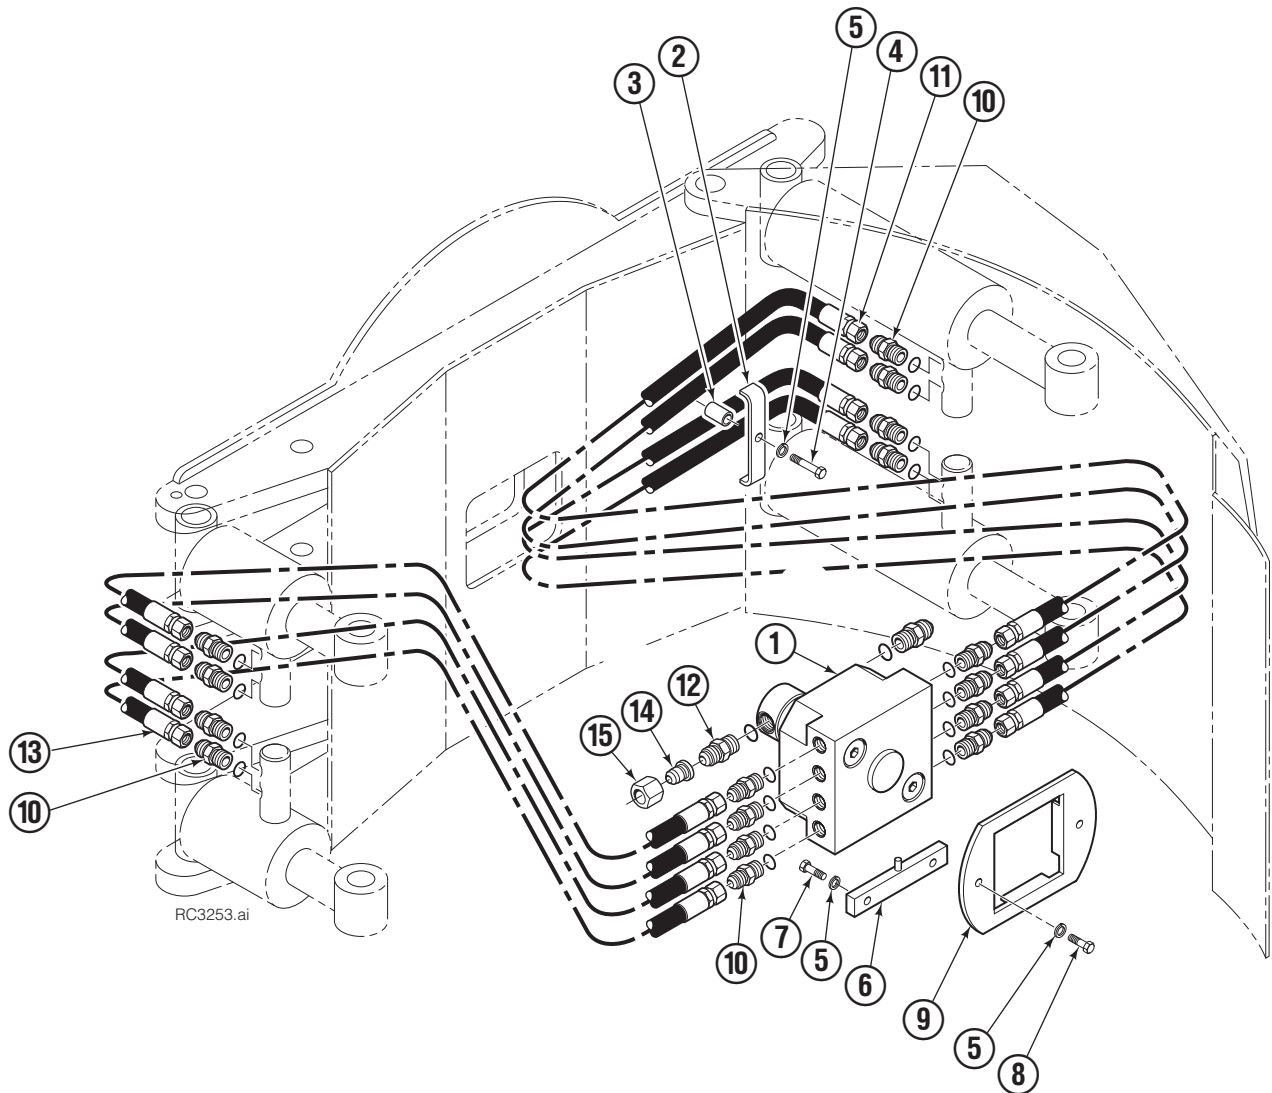

Drive Group

RC0898.III

55C							
REF	QTY	PART NO.	DESCRIPTION	REF	QTY	PART NO.	DESCRIPTION
		656059	Drive Group	19	1	609455	Plug
1	3	4441	Capscrew, .25 x 1.0	20	2	2313	Fitting, 8-12
2	3	6370	Lockwasher, .25	21	1	655968	Motor - 2M023A1B2
3	1	669211	Cap	22	1	5206	Setscrew
4	1	2787	O-Ring	23	1	643375	O-Ring
5	2	13663	Bearing	24	1	13661	Bearing
6	10	655645	Spring Washer	25	1	625430	Worm Gear
7	2	655600	Thrust Washer	26	1	13662	Bearing
8	2	655601	Thrust Washer	27	1	7204	Snap Ring
9	1	655597	Worm	28	1	2833	O-Ring
10	1	13654	Key	29	1	668143	Cover
11	1	666263	Pinion	30	1	603680	Seal
12	1	668154	Plug	31	1	783608	Capscrew, M10 x 16
13	1	655598	Coupling	32	2	675521	Capscrew, .625 x 1.0
14	1	625434	Key	33	1	644010	Relief Fitting
15	6	610392	Stud	34	4	661742	Capscrew, .50 x 1.25
16	6	6288	Lockwasher, .375	35	4	6290	Lockwasher, .50
17	6	5702	Nut, .375	36	1	656300	Gear Box Lube, 48 oz.
18	1	625429	Case				

Reference: Worm Drive Assembly 656622.

Check Valve Group

RC3253.ai

REF	QTY	PART NO.	DESCRIPTION
		660201	Check Valve Group
1	1	676220	Revolving Connection
2	2	645597	Hose Clamp
3	2	645598	Spacer
4	2	3604	Capscrew, 3/8 NC x 1.25
5	6	6288	Lockwasher, 3/8
6	1	661582	Keeper
7	2	3605	Capscrew, 3/8 NC x 1.50
8	2	3601	Capscrew, 3/8 NC x .75
9	1	645599	Retainer
10	16	604511	Fitting, 6-6
11	4	660203	Hose – 27.50 in.
12	2	601377	Fitting, 8-8
13	4	603722	Hose – 21.00 in.
14	2	2671	Reducer
15	2	2618	Nut

Reference: SK-4009.

Revolving Connection

55D			
REF	QTY	PART NO.	DESCRIPTION
		676220	Revolving Connection
1	2	661816	Valve Cartridge ♦
2	5	656223	Service Kit, Cartridge Seals
3	1	7205	Snap Ring
4	1	676221	Body
5	1	676224	Shaft
6	1	651876	Service Kit, Shaft Seals