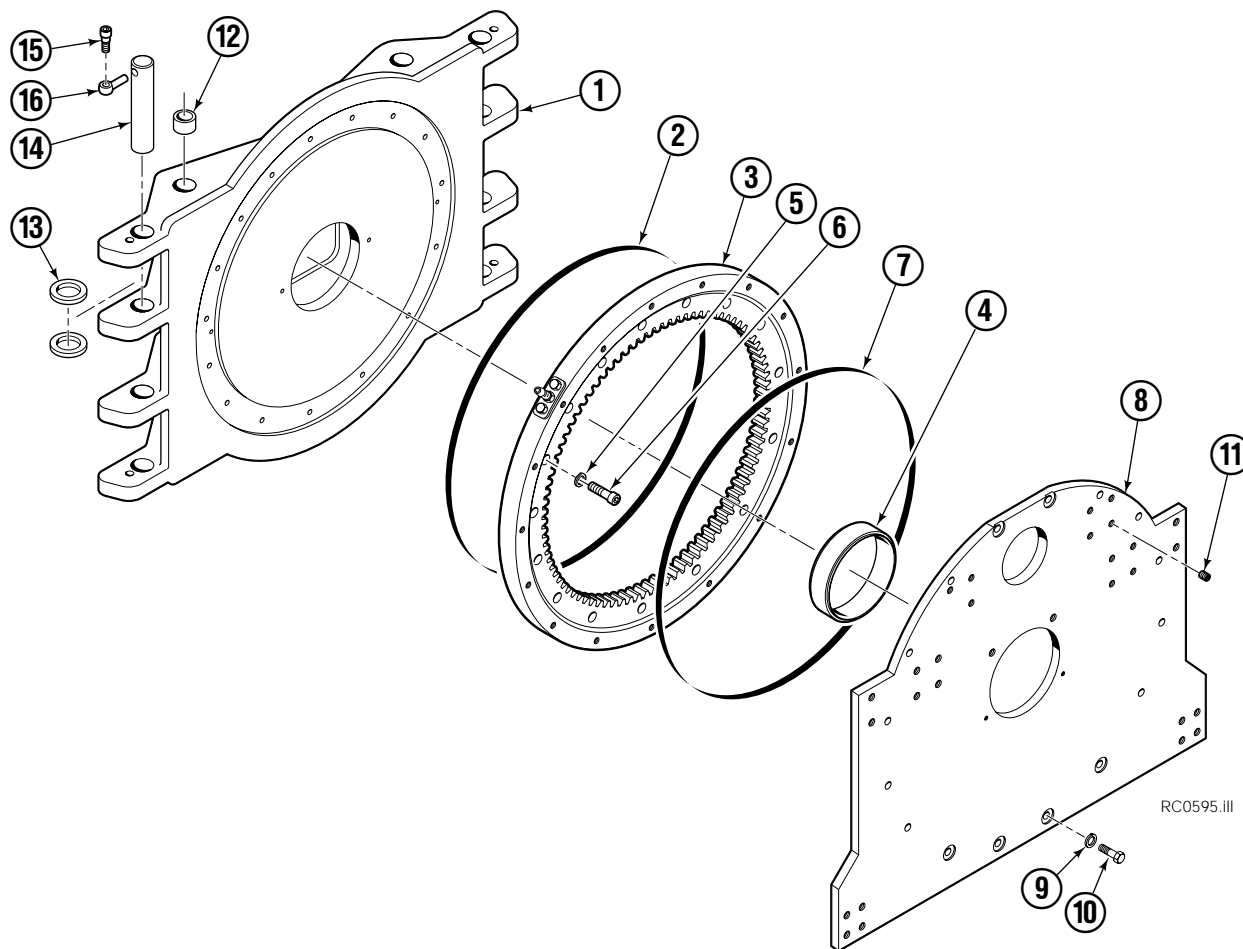

Rotator Frame

RC0595.III

55C			
REF	QTY	PART NO.	DESCRIPTION
		660193	Rotator Frame
1	1	660194	Frame - Revolving
2	1	622112	Seal
3	1	656332	Bearing Assembly
4	1	631264	Seal
5	16	6374	Lockwasher
6	16	4506	Capscrew
7	1	622123	Seal
8	1	633684	Baseplate
9	16	6290	Lockwasher
10	16	636407	Capscrew
11	1	6605	Plug
12	8	660199	Bushing
13	16	660200	Shim
14	4	661174	Pin
15	4	651090	Shoulder Bolt
16	4	651091	Eye Bolt

Drive Group

RC0898.III

55C							
REF	QTY	PART NO.	DESCRIPTION	REF	QTY	PART NO.	DESCRIPTION
		656059	Drive Group	19	1	609455	Plug
1	3	4441	Capscrew, .25 x 1.0	20	2	2313	Fitting, 8-12
2	3	6370	Lockwasher, .25	21	1	655968	Motor - 2M023A1B2
3	1	669211	Cap	22	1	5206	Setscrew
4	1	2787	O-Ring	23	1	643375	O-Ring
5	2	13663	Bearing	24	1	13661	Bearing
6	10	655645	Spring Washer	25	1	625430	Worm Gear
7	2	655600	Thrust Washer	26	1	13662	Bearing
8	2	655601	Thrust Washer	27	1	7204	Snap Ring
9	1	655597	Worm	28	1	2833	O-Ring
10	1	13654	Key	29	1	668143	Cover
11	1	666263	Pinion	30	1	603680	Seal
12	1	668154	Plug	31	1	783608	Capscrew, M10 x 16
13	1	655598	Coupling	32	2	675521	Capscrew, .625 x 1.0
14	1	625434	Key	33	1	644010	Relief Fitting
15	6	610392	Stud	34	4	661742	Capscrew, .50 x 1.25
16	6	6288	Lockwasher, .375	35	4	6290	Lockwasher, .50
17	6	5702	Nut, .375	36	1	656300	Gear Box Lube, 48 oz.
18	1	625429	Case				

Reference: Worm Drive Assembly 656622.

Check Valve Group

RC3253.ai

REF	QTY	PART NO.	DESCRIPTION
		660201	Check Valve Group
1	1	676220	Revolving Connection
2	2	645597	Hose Clamp
3	2	645598	Spacer
4	2	3604	Capscrew, 3/8 NC x 1.25
5	6	6288	Lockwasher, 3/8
6	1	661582	Keeper
7	2	3605	Capscrew, 3/8 NC x 1.50
8	2	3601	Capscrew, 3/8 NC x .75
9	1	645599	Retainer
10	16	604511	Fitting, 6-6
11	4	660203	Hose – 27.50 in.
12	2	601377	Fitting, 8-8
13	4	603722	Hose – 21.00 in.
14	2	2671	Reducer
15	2	2618	Nut