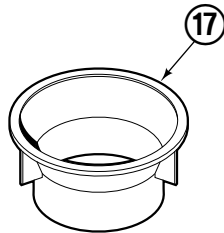

♦ Includes Cartridge Seal Service Kit 656223.

Long Arm Cylinder

55D			
REF	QTY	PART NO.	DESCRIPTION
		660140	Cylinder
1	1	660769	◆ Bearing
2	1	555727	◆ Seal
3	2	660958	◆ Nylon Ring
4	1	660145	Spacer
5	1	5883	Nut
6	2	659933	Piston Half
7	1	651480	Spring
8	1	659902	Spacer
9	1	659934	Rod
10	1	660143	Plunger Shell
11	1	660141	Shell
12	1	2801	◆ O-Ring
13	1	615144	◆ Back-up Ring
14	1	553523	◆ Seal
15	1	636859	◆ Wiper Ring
16	1	659937	Retainer
17	1	659936	Snap Ring
18	1	636854	◆ Wiper Ring
19	1	659935	Retainer
20	1	629313	Bushing
21	2	629315	Bushing
22	1	651382	Sleeve
23	1	669243	◆ Seal Loader (not shown)
		660955	Service Kit

◆ Included in Cylinder Service Kit 660955.

Short Arm Cylinder

55D			
REF	QTY	PART NO.	DESCRIPTION
		660148	Cylinder
1	1	660149	Shell
2	2	629315	Bushing
3	1	651382	Sleeve
4	1	2797	◆ O-Ring
5	1	615140	◆ Back-up Ring
6	1	629313	Bushing
7	1	555726	◆ Seal
8	1	660151	Rod
9	2	660951	◆ Nylon Ring
10	1	556128	◆ Seal
11	1	659957	Retainer
12	1	636854	◆ Wiper Ring
13	1	5883	Nut
14	1	659956	Piston
15	1	2784	◆ O-Ring
16	1	660767	◆ Bearing
17	1	669235	◆ Seal Loader
		660954	Service Kit

◆ Included in Cylinder Service Kit 660954.

Long Arm Assembly

55C			
REF	QTY	PART NO.	DESCRIPTION
		660208	Long Arm Assembly
1	1	660169	◆ Contact Plate - Algrip
2	2	650846	◆ Pin
3	2	660209	◆ Link
4	1	660176	◆ Pin
5	6	651113	◆ Plug
6	1	660211	◆ Long Arm
7	2	661174	Pin
8	4	651090	Shoulder Bolt
9	4	651091	Eye Bolt
10	2	651374	Pin
11	2	660189	Shim
12	2	661175	Tube - Spacer