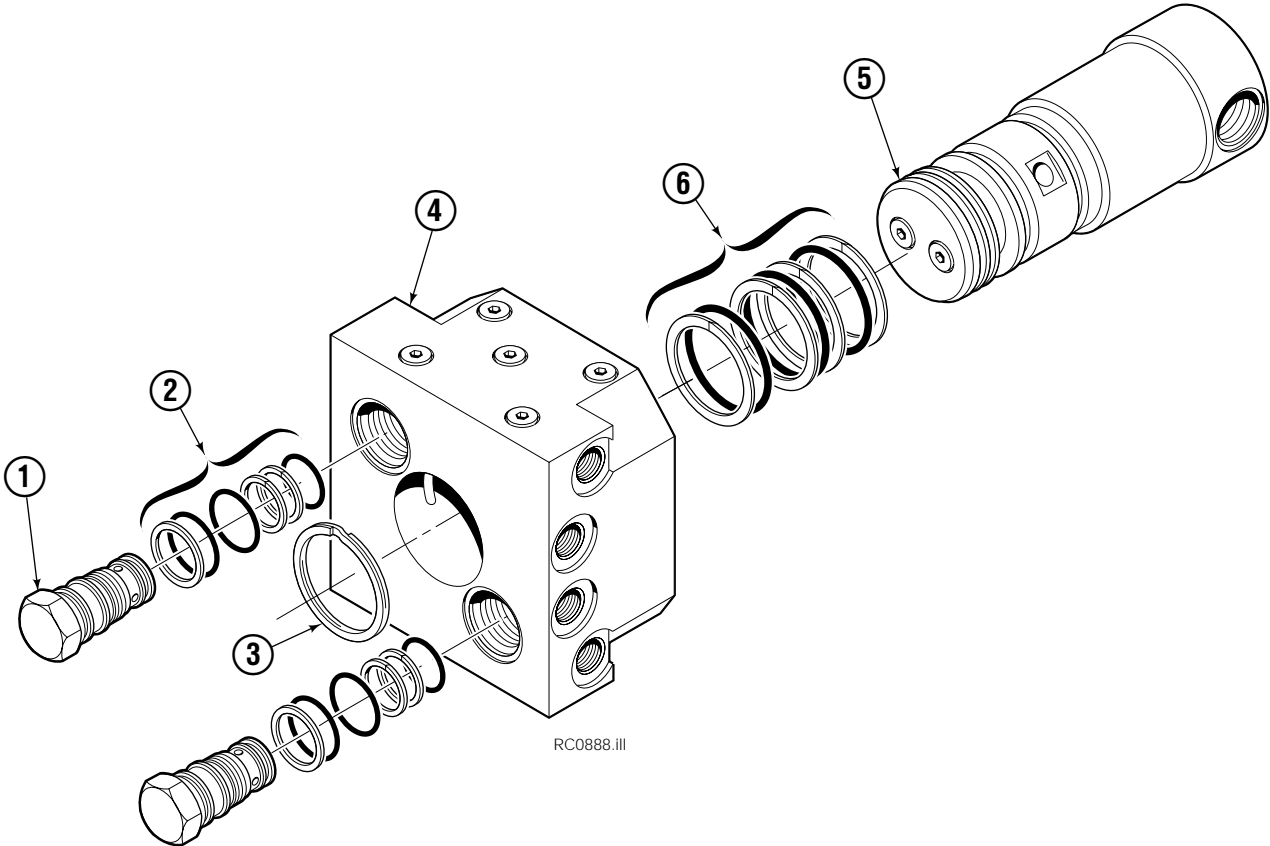

Drive Group

RC0898.III

55C							
REF	QTY	PART NO.	DESCRIPTION	REF	QTY	PART NO.	DESCRIPTION
		656059	Drive Group	19	1	609455	Plug
1	3	4441	Capscrew, .25 x 1.0	20	2	2313	Fitting, 8-12
2	3	6370	Lockwasher, .25	21	1	655968	Motor - 2M023A1B2
3	1	669211	Cap	22	1	5206	Setscrew
4	1	2787	O-Ring	23	1	643375	O-Ring
5	2	13663	Bearing	24	1	13661	Bearing
6	10	655645	Spring Washer	25	1	625430	Worm Gear
7	2	655600	Thrust Washer	26	1	13662	Bearing
8	2	655601	Thrust Washer	27	1	7204	Snap Ring
9	1	655597	Worm	28	1	2833	O-Ring
10	1	13654	Key	29	1	668143	Cover
11	1	666263	Pinion	30	1	603680	Seal
12	1	668154	Plug	31	1	783608	Capscrew, M10 x 16
13	1	655598	Coupling	32	2	675521	Capscrew, .625 x 1.0
14	1	625434	Key	33	1	644010	Relief Fitting
15	6	610392	Stud	34	4	661742	Capscrew, .50 x 1.25
16	6	6288	Lockwasher, .375	35	4	6290	Lockwasher, .50
17	6	5702	Nut, .375	36	1	656300	Gear Box Lube, 48 oz.
18	1	625429	Case				

Reference: Worm Drive Assembly 656622.

Check Valve Group

RC3253.ai

REF	QTY	PART NO.	DESCRIPTION
		660201	Check Valve Group
1	1	676220	Revolving Connection
2	2	645597	Hose Clamp
3	2	645598	Spacer
4	2	3604	Capscrew, 3/8 NC x 1.25
5	6	6288	Lockwasher, 3/8
6	1	661582	Keeper
7	2	3605	Capscrew, 3/8 NC x 1.50
8	2	3601	Capscrew, 3/8 NC x .75
9	1	645599	Retainer
10	16	604511	Fitting, 6-6
11	4	660203	Hose – 27.50 in.
12	2	601377	Fitting, 8-8
13	4	603722	Hose – 21.00 in.
14	2	2671	Reducer
15	2	2618	Nut

Reference: SK-4009.

Revolving Connection

55D			
REF	QTY	PART NO.	DESCRIPTION
		676220	Revolving Connection
1	2	661816	Valve Cartridge ♦
2	5	656223	Service Kit, Cartridge Seals
3	1	7205	Snap Ring
4	1	676221	Body
5	1	676224	Shaft
6	1	651876	Service Kit, Shaft Seals