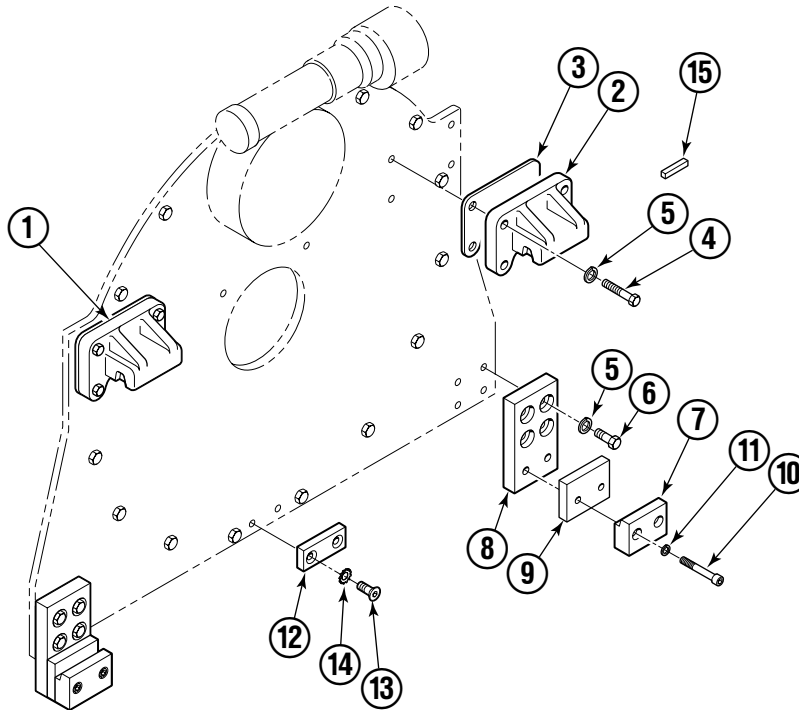

◆ Included in Cylinder Service Kit 660954.

Long Arm Assembly

55C			
REF	QTY	PART NO.	DESCRIPTION
		660208	Long Arm Assembly
1	1	660169	◆ Contact Plate - Algrip
2	2	650846	◆ Pin
3	2	660209	◆ Link
4	1	660176	◆ Pin
5	6	651113	◆ Plug
6	1	660211	◆ Long Arm
7	2	661174	Pin
8	4	651090	Shoulder Bolt
9	4	651091	Eye Bolt
10	2	651374	Pin
11	2	660189	Shim
12	2	661175	Tube - Spacer

◆ Included in Long Arm Sub-Assembly 660188.

Short Arm Assembly

55C			
REF	QTY	PART NO.	DESCRIPTION
		660167	Short Arm Assembly
1	1	660169	◆ Contact Plate - Algrip
2	2	650846	◆ Pin
3	2	660172	◆ Link
4	1	660176	◆ Pin
5	6	651113	◆ Plug
6	1	660177	◆ Short Arm
7	2	661174	Pin
8	4	651090	Shoulder Bolt
9	4	651091	Eye Bolt
10	2	651374	Pin
11	2	660189	Shim
12	2	661175	Tube - Spacer

◆ Included in Short Arm Sub-Assembly 660168.

Mounting Group

RC0897.iii

55C			
REF	QTY	PART NO.	DESCRIPTION
		660306	Mounting Group
1	1	660305	Upper Hook - LH
2	1	662634	Upper Hook - RH
3	2	660307	Spacer
4	8	638601	Capscrew, .625 x 2.0
5	16	6292	Lockwasher, .625
6	8	8605	Capscrew, .625 x 1.25
7	2	622126	Lower Hook
8	2	622127	Extension
9	2	662633	Spacer
10	4	607090	Capscrew, .625 x 2.75
11	4	6447	Lockwasher, .625
12	1	662659	Spacer
13	2	4757	Capscrew, .375 x 2.50
14	2	6441	Lockwasher, .375
15	1	669344	Stop Block Kit