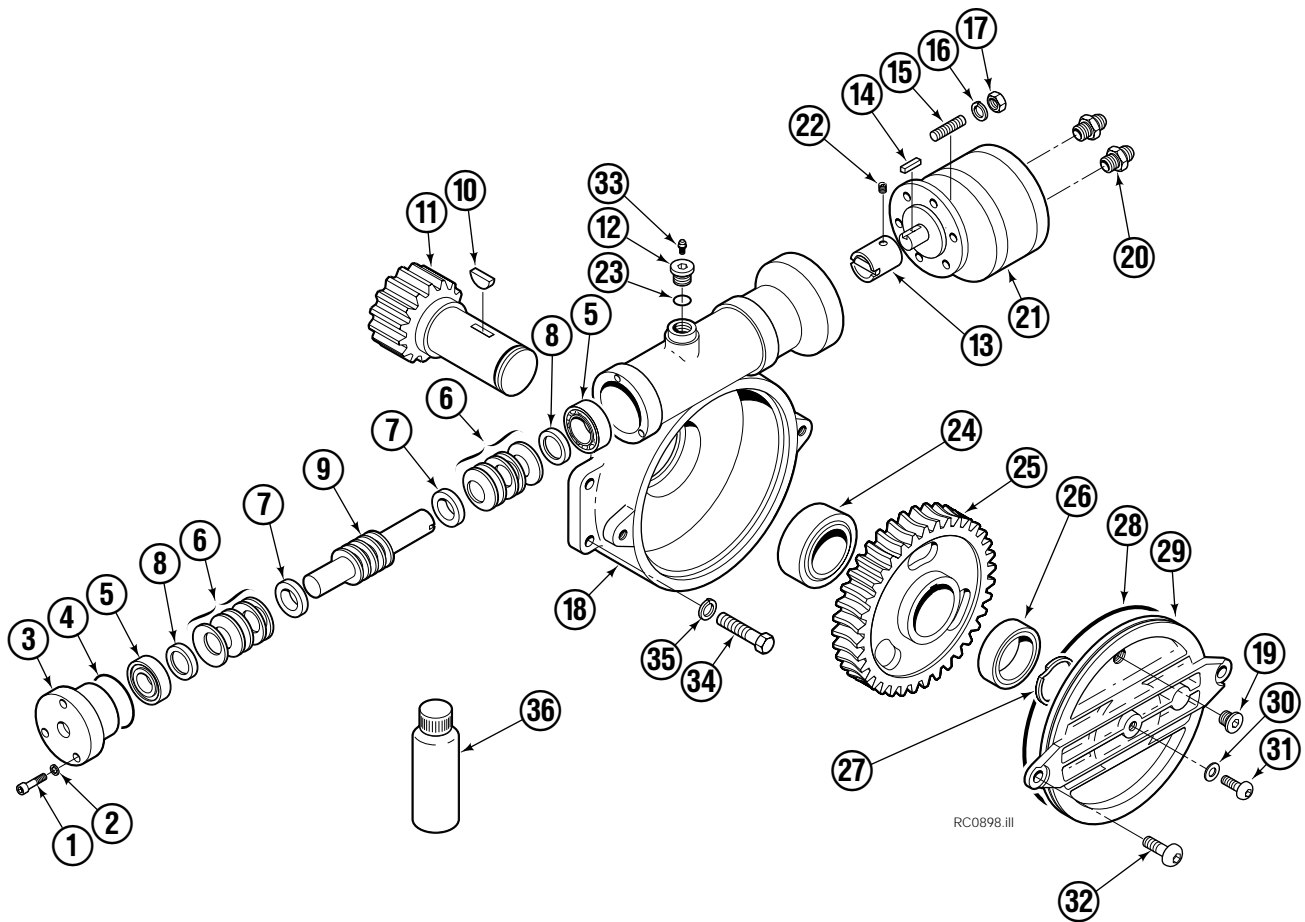

Rotator Frame

RC0595.III

55C			
REF	QTY	PART NO.	DESCRIPTION
		660193	Rotator Frame
1	1	660194	Frame - Revolving
2	1	622112	Seal
3	1	656332	Bearing Assembly
4	1	631264	Seal
5	16	6374	Lockwasher
6	16	4506	Capscrew
7	1	622123	Seal
8	1	633684	Baseplate
9	16	6290	Lockwasher
10	16	636407	Capscrew
11	1	6605	Plug
12	8	660199	Bushing
13	16	660200	Shim
14	4	661174	Pin
15	4	651090	Shoulder Bolt
16	4	651091	Eye Bolt

Drive Group

RC0898.III

55C							
REF	QTY	PART NO.	DESCRIPTION	REF	QTY	PART NO.	DESCRIPTION
		656059	Drive Group	19	1	609455	Plug
1	3	4441	Capscrew, .25 x 1.0	20	2	2313	Fitting, 8-12
2	3	6370	Lockwasher, .25	21	1	655968	Motor - 2M023A1B2
3	1	669211	Cap	22	1	5206	Setscrew
4	1	2787	O-Ring	23	1	643375	O-Ring
5	2	13663	Bearing	24	1	13661	Bearing
6	10	655645	Spring Washer	25	1	625430	Worm Gear
7	2	655600	Thrust Washer	26	1	13662	Bearing
8	2	655601	Thrust Washer	27	1	7204	Snap Ring
9	1	655597	Worm	28	1	2833	O-Ring
10	1	13654	Key	29	1	668143	Cover
11	1	666263	Pinion	30	1	603680	Seal
12	1	668154	Plug	31	1	783608	Capscrew, M10 x 16
13	1	655598	Coupling	32	2	675521	Capscrew, .625 x 1.0
14	1	625434	Key	33	1	644010	Relief Fitting
15	6	610392	Stud	34	4	661742	Capscrew, .50 x 1.25
16	6	6288	Lockwasher, .375	35	4	6290	Lockwasher, .50
17	6	5702	Nut, .375	36	1	656300	Gear Box Lube, 48 oz.
18	1	625429	Case				

Reference: Worm Drive Assembly 656622.

Check Valve Group

RC3253.ai

REF	QTY	PART NO.	DESCRIPTION
		660201	Check Valve Group
1	1	676220	Revolving Connection
2	2	645597	Hose Clamp
3	2	645598	Spacer
4	2	3604	Capscrew, 3/8 NC x 1.25
5	6	6288	Lockwasher, 3/8
6	1	661582	Keeper
7	2	3605	Capscrew, 3/8 NC x 1.50
8	2	3601	Capscrew, 3/8 NC x .75
9	1	645599	Retainer
10	16	604511	Fitting, 6-6
11	4	660203	Hose – 27.50 in.
12	2	601377	Fitting, 8-8
13	4	603722	Hose – 21.00 in.
14	2	2671	Reducer
15	2	2618	Nut