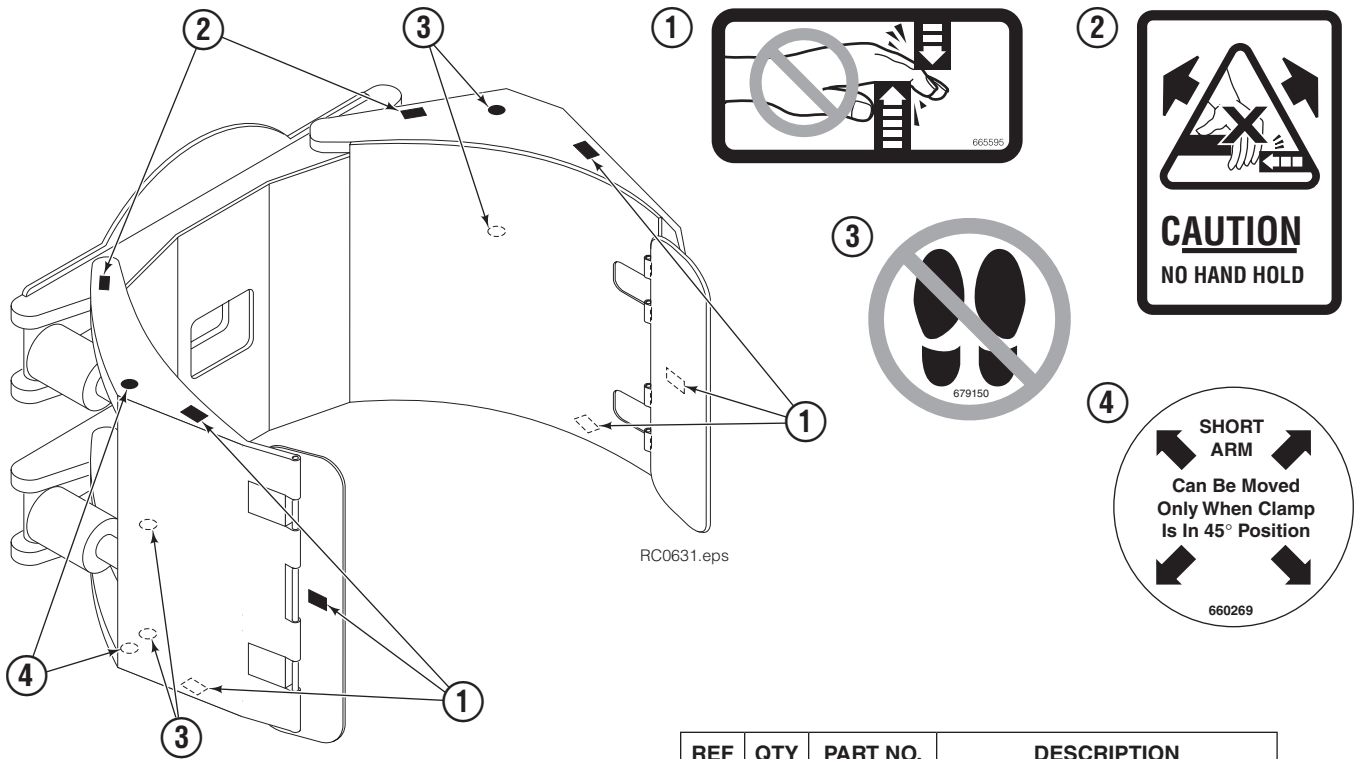

Safety Decals

RC0631.eps

REF	QTY	PART NO.	DESCRIPTION
1	4	665595	No Hand Hold Decal
2	6	656038	No Hand Hold Decal
3	4	679150	No Step Decal
4	2	660269	Short Arm Decal