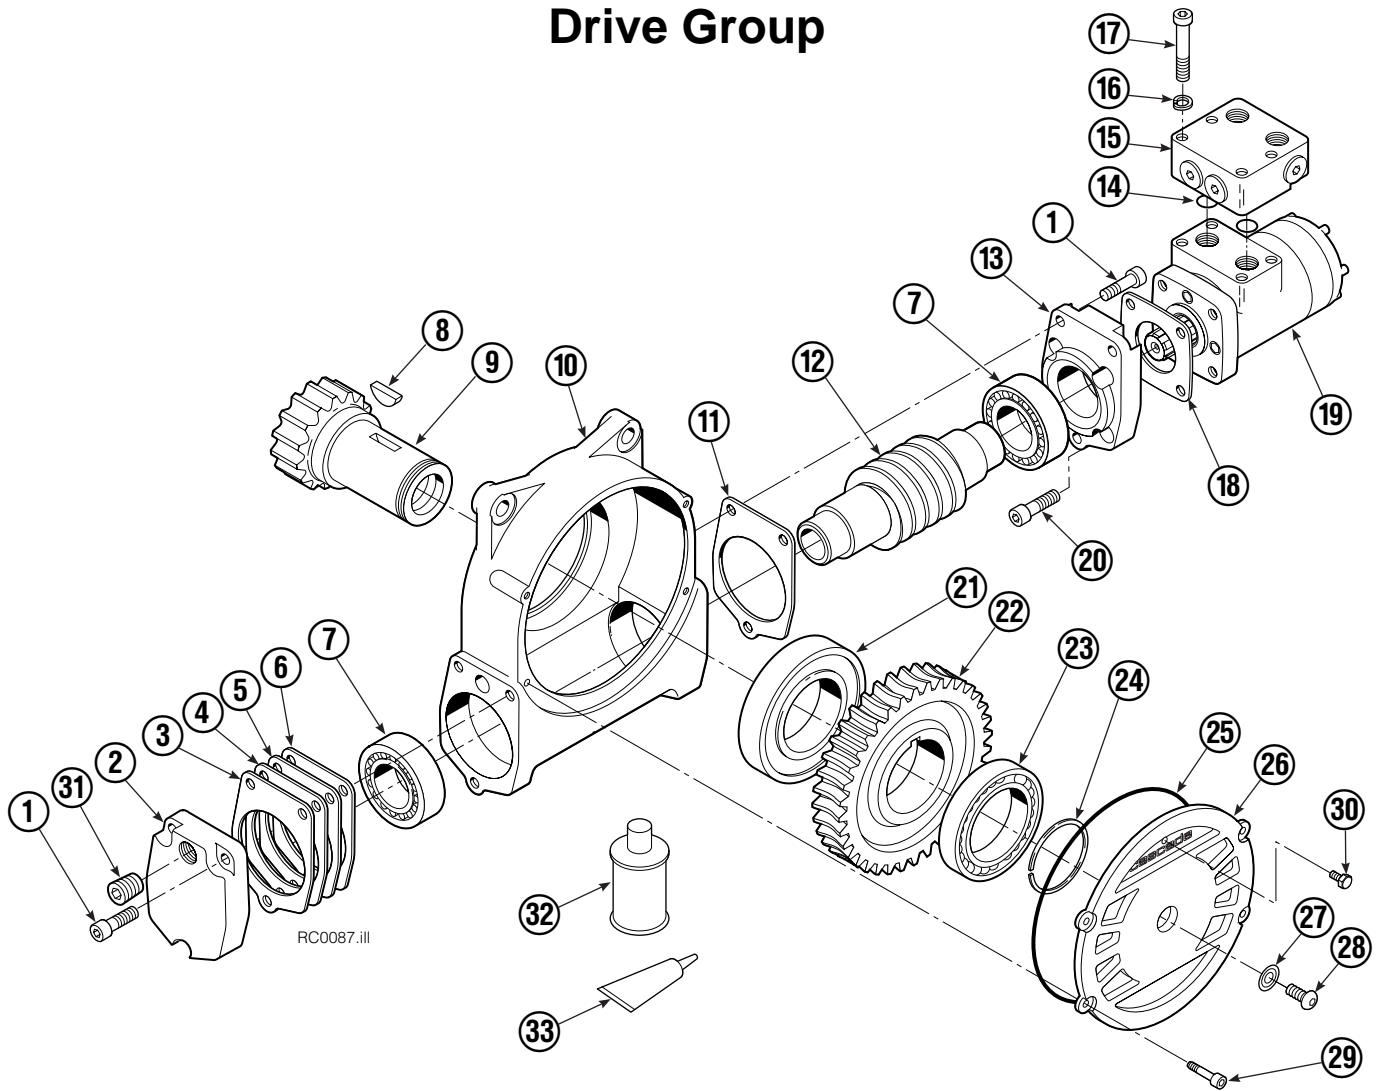

Drive Group

60G							
REF	QTY	PART NO.	DESCRIPTION	REF	QTY	PART NO.	DESCRIPTION
		212308	Drive Group with 2.2 c.i. Motor	19	1	670575	Gasket
		795491	Drive Group with 2.8 c.i. Motor	20	4	4468	Capscrew, 3/8 NC x .75 GR8
1	6	768826	Capscrew, M12 x 25	21	1	670580	Bearing
2	1	795258	Cover	22	1	675609	Worm Gear
3	●	674513	Shim - .005" (blue)	23	1	670581	Bearing
4	●	670574	Shim - .010" (brown)	24	1	7214	Snap Ring
5	●	671757	Shim - .015" (pink)	25	1	204970	Gasket
6	●	671758	Shim - .020" (yellow)	26	1	775552	Cover
7	2	670579	Bearing	27	1	783609	Seal
8	1	670582	Key	28	1	783608	Capscrew, M12 x 16
9	1	670506	Pinion	29	4	775639	Capscrew, M8 x 20
10	1	775551	Housing	30	1	644010	Relief Fitting
11	1	686465	Gasket	31	1	602580	Fitting, 8
12	1	675608	Worm	32	1	656300	Gear Box Lube - 48 oz.
13	1	775553	Adapter	33	1	668184	Sealant
14	2	2705	O-Ring			670578	Shim Service Kit (items 3-6,11,25,33)
15	1	670549	Check Valve			675637	Bearing Service Kit (items 21 & 33)
16	4	6444	Lockwasher			675638	Bearing Service Kit (items 3-7,11,25)
17	4	607059	Capscrew, 5/16 NC x 1.75 GR8			212919	Motor Kit-2.2 (items 11,14,18,19,20,33)
18	1	210139	Drive Motor - 2.2 c.i. ▲			206394	Motor Kit-2.8 (items 11,14,18,19,20,33)
18	1	206392	Drive Motor - 2.8 c.i. ▲				

● Quantity as required.

▲ See Drive Motor page for parts breakdown.