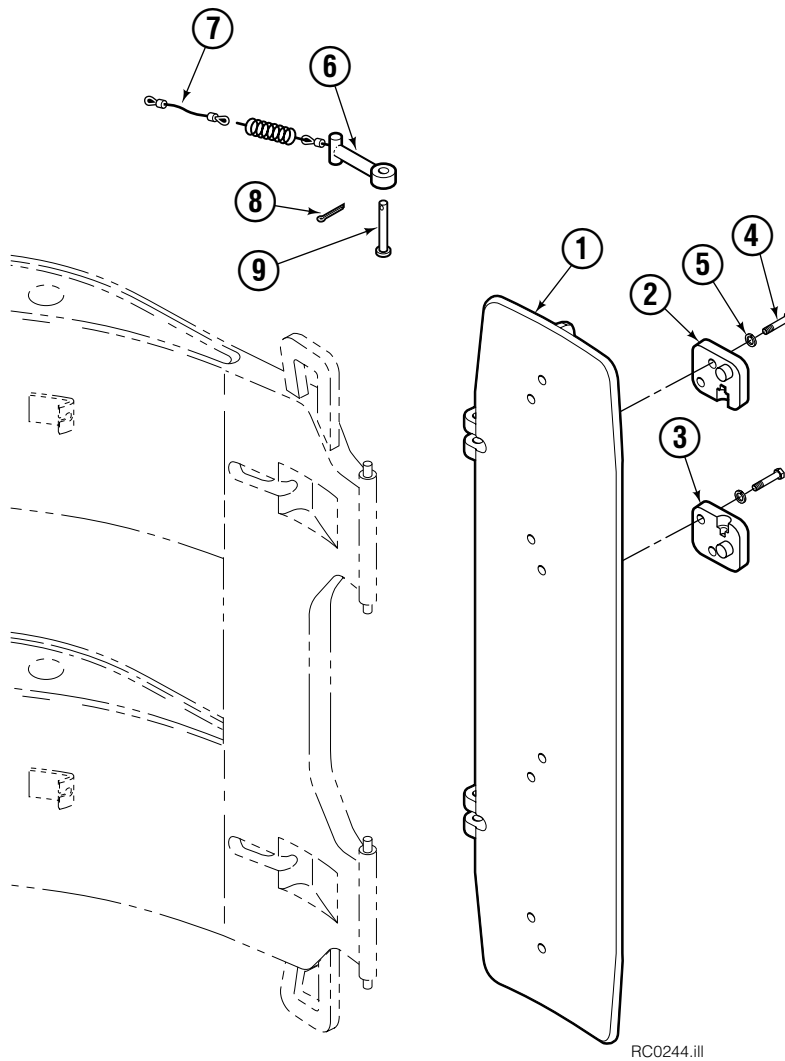

Pad Group – Long Arm

RC0244.ill

60G			
REF	QTY	60 in. ■	DESCRIPTION
		PART NO.	
		209882	Standard Pad Group
1	1	209895	Pad, Standard

■ Maximum roll handling capacity.

Common Parts

REF	QTY	PART NO.	DESCRIPTION	REF	QTY	PART NO.	DESCRIPTION
		212931	Common Parts Group – Long Arm	6	2	209916	Link
2	2	211997	Retainer – RH ▲	7	2	4182-110	Cable
3	2	211998	Retainer – LH ▲	8	2	674265	Clevis Pin
4	8	763021	Capscrew, M12 x 30	9	2	6525	Cotter Pin
5	8	681473	Lockwasher, M12				

▲ Driver's view, clamp in horizontal position, Short Arm up.

Reference: S-4176, S-4177.