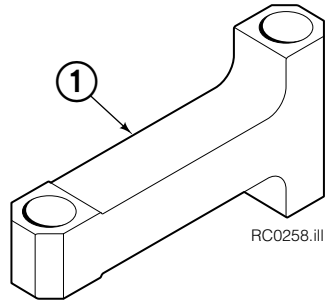

Reference: S-4192, S-4193.

Revolving Connection

60G			
REF	QTY	PART NO.	DESCRIPTION
		222298	Revolving Connection
1	1	222192	Valve Body
2	3	214649	◆ Seal
3	1	222191	Shaft
4	1	7341	◆ Retaining Ring
5	1	222190	End Block
6	2	222189	Bracket
7	2	564448	◆ O-Ring
8	2	766123	◆ Capscrew, M8 x 50
9	4	604511	Fitting, 6-6
10	4	604510	Fitting, 6
11	4	681238	Lockwasher, M10
12	1	211909	End Block Retainer
13	3	215480	Capscrew, M10 x 25
14	1	209021	Washer, M10
15	1	212725	Spacer
16	2	602580	Fitting, 8
17	2	212632	Capscrew, M10 x 20
18	1	3138	◆ Retaining Ring
19	2	601377	● Fitting, 8-8

■ Maximum roll handling capacity.

Common Parts

REF	QTY	PART NO.	DESCRIPTION	REF	QTY	PART NO.	DESCRIPTION
3	1	560997	Nut	12	1	564443	▲ Wiper
4	1	211295	▲ Wear Ring	13	1	209764	Rod Eye
5	1	564902	▲ Seal	14	1	659058	Check Valve
6	1	211292	Piston	15	1	609234	Fitting, 4
7	1	210087	▲ O-Ring	16	1	601676	Fitting, 6-6
8	1	564445	▲ O-Ring	17	1	604511	Fitting, 6-6
9	1	564446	▲ Back-Up Ring	18	1	667516	Check Valve Service Kit
10	1	564442	▲ Seal			210133	Cylinder Service Kit
11	1	209763	Retainer				

▲ Included In Service Kit 210133.

Reference: S-4454, S-4460.

Short Arm Link

60G			
REF	QTY	PART NO.	DESCRIPTION
1	2	210142	Link – 51 in. ■
	2	210144	Link – 60 in. ■
	2	210145	Link – 72 in. ■

■ Maximum roll handling capacity.
Reference: S-4196, S-4203.

Short Arm

60G			
REF	QTY	60 in. ■	DESCRIPTION
		PART NO.	
		212036	Arm Group w/o Guard
1	1	213320	Arm w/o Guard

■ Maximum roll handling capacity.

Common Parts

REF	QTY	PART NO.	DESCRIPTION	REF	QTY	PART NO.	DESCRIPTION
		212933	Common Parts Group	8	8	209985	Cap
2	2	209982	Arm Pivot Pin	9	4	210080	Bearing
3	2	209983	Cylinder Pivot Pin	10	4	209986	Retaining Ring
4	2	4175-150	Cylinder Rod Pivot Pin	11	2	212382	Dowel Pin, 8x16 mm
5	8	212632	Capscrew, M10x1.5x20	12	16	209941	Shim - .062 in.
6	8	209021	Washer, M10	13	1	212902	Arm Tip Service Kit
7	8	769009	Roll Pin				