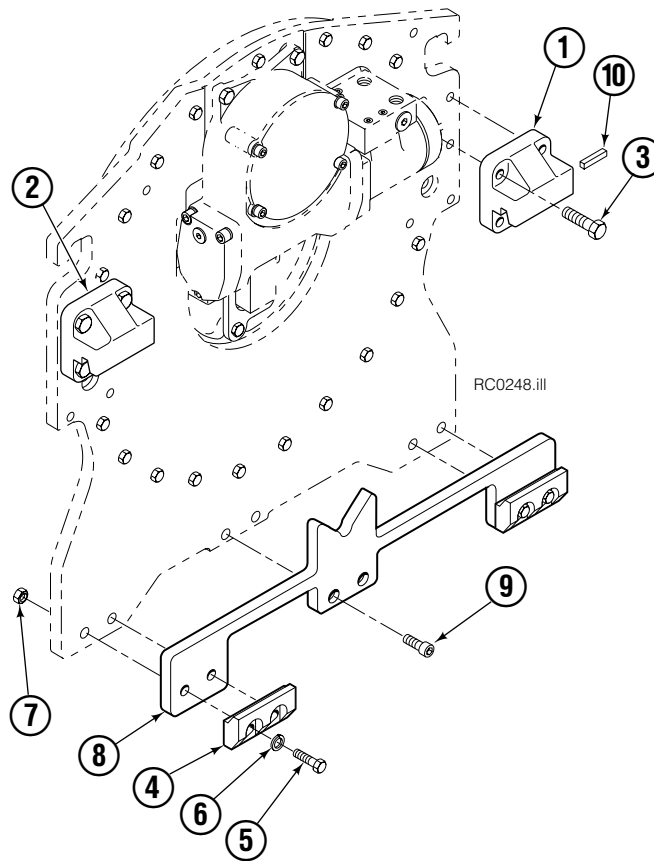

Mounting Group

Class II, 2°

REF	QTY	PART NO.	DESCRIPTION
		209928	Mounting Group
1	1	209934	Upper Hook – RH
2	1	209935	Upper Hook – LH
3	8	779010	Capscrew, M16 x 35
4	2	675968	Lower Hook
5	4	684604	Capscrew, M16 x 80
6	4	667225	Washer, .625 in. I.D.
7	4	781534	Nut, M16
8	1	209938	Spacer
9	2	213771	Capscrew, M12 x 25
10	1	669344	Stop Kit