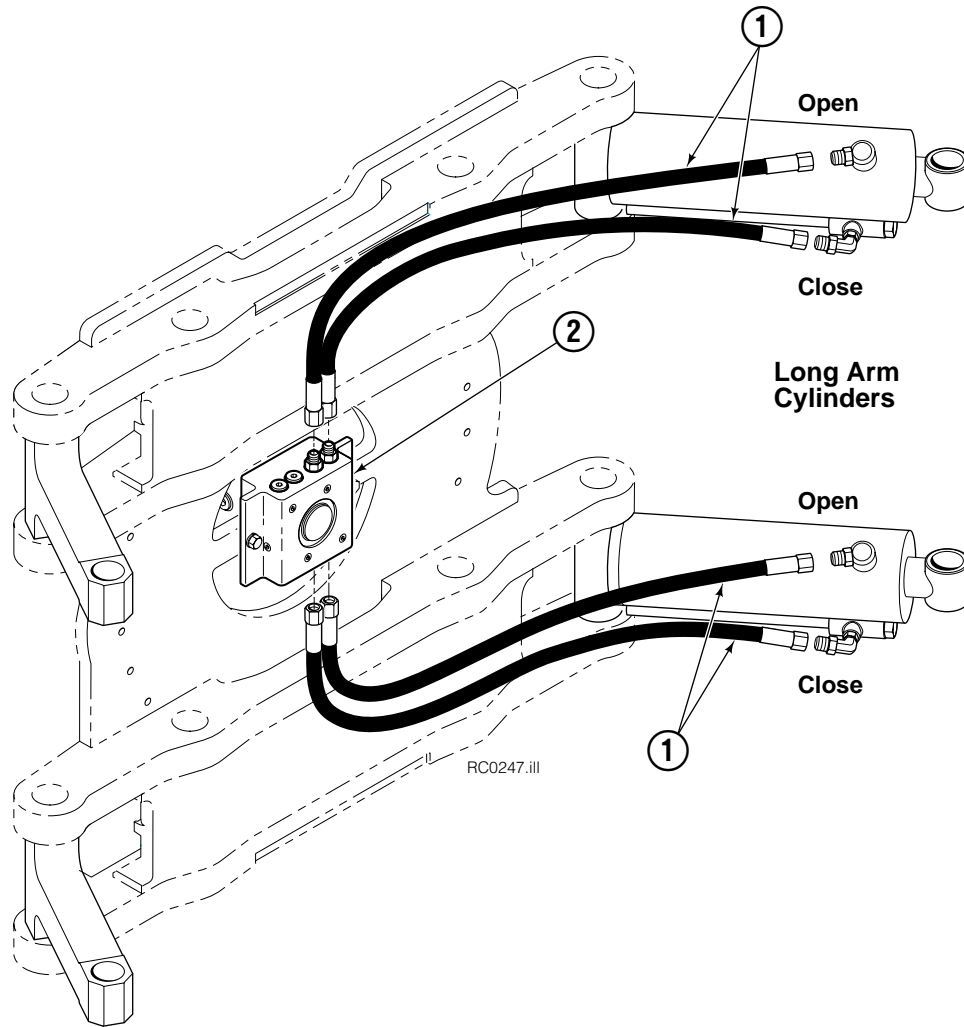

Hosing Group Fixed Short Arm

60G			
REF	QTY	60 in. ■	DESCRIPTION
		PART NO.	
		210015	Hose Group
1	4	210022	Hose
2	1	▲	Revolving Connection

■ Maximum roll handling capacity.

▲ See Revolving Connection page for part number.

Reference: S-4192, S-4193.