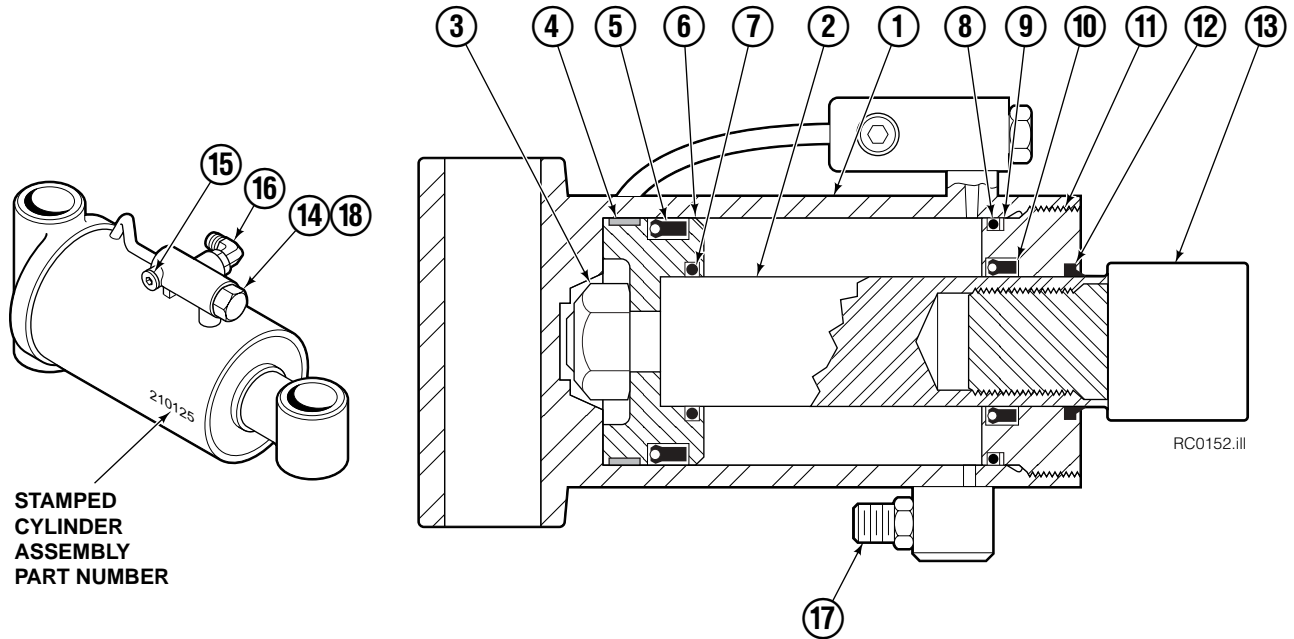

Cylinders

60G			
REF	QTY	Long Arm	
		60 in. ■	
		PART NO.	DESCRIPTION
		210131	Cylinder Assembly
1	1	4195-385	Shell
2	1	4130-380	Rod

■ Maximum roll handling capacity.

Common Parts

REF	QTY	PART NO.	DESCRIPTION	REF	QTY	PART NO.	DESCRIPTION
3	1	560997	Nut	12	1	564443	▲ Wiper
4	1	211295	▲ Wear Ring	13	1	209764	Rod Eye
5	1	564902	▲ Seal	14	1	659058	Check Valve
6	1	211292	Piston	15	1	609234	Fitting, 4
7	1	210087	▲ O-Ring	16	1	601676	Fitting, 6-6
8	1	564445	▲ O-Ring	17	1	604511	Fitting, 6-6
9	1	564446	▲ Back-Up Ring	18	1	667516	Check Valve Service Kit
10	1	564442	▲ Seal			210133	Cylinder Service Kit
11	1	209763	Retainer				

▲ Included In Service Kit 210133.

Reference: S-4454, S-4460.