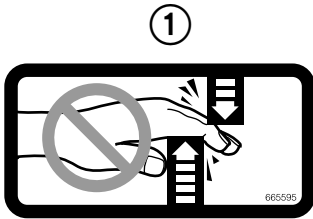

OR

Write: Cascade Corporation, P.O. Box 20187, Portland, OR 97220

Internet: www.cascorp.com

Decals

RC0242.ill

60G				
REF	QTY	PART NO.	DESCRIPTION	
1	6	665595	No Hand Hold Decal	
2	1	660269	Short Arm Rotation Position Decal	
3	4	656038	Caution Decal	
4	4	679150	No Step Decal	
5	4	665677	Trapped Pressure Decal	
6	1	679059	Quick-Change Hook Decal	