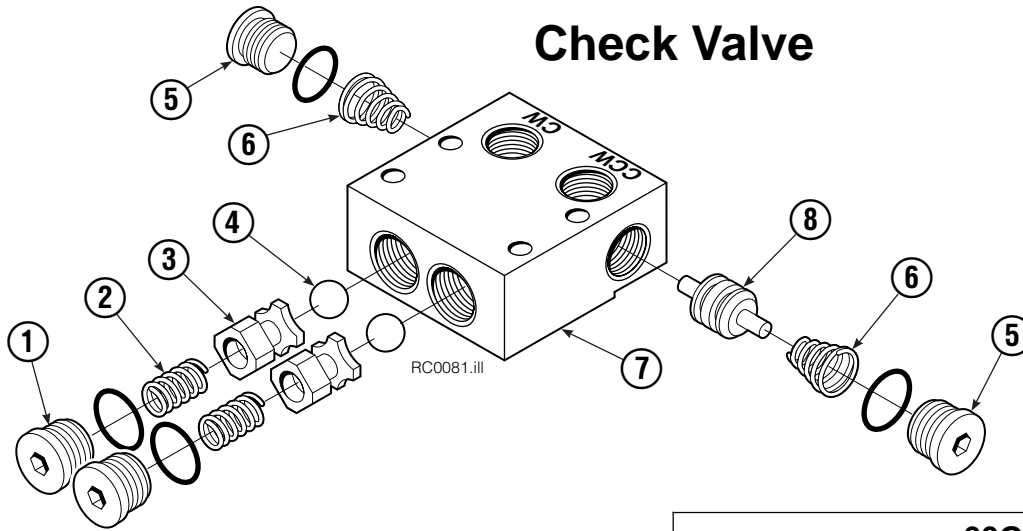

● Quantity as required.

▲ See Drive Motor page for parts breakdown.

Drive Motor

60G				
REF	QTY	2.2 c.i. PART NO.	2.8 c.i. PART NO.	DESCRIPTION
		210139	206392	Drive Motor
1	1	675478	675478	Shaft
2	1	675477	675477	Drive Link
3	1	211528	675479	Spacer Plate
4	1	210137	675480	Geroler/Gerotor Set
5	1	211527	675482	End Cap
6	1	206405	206405	Service Kit ●
7	1	685090	685090	Flange

Cascade provides service replacement parts for the listed parts only. Due to cost, if others parts need replacement, the complete Drive Motor should be replaced.

Check Valve

60G			
REF	QTY	PART NO.	DESCRIPTION
		670549	Check Valve Assembly
1	2	609453	Fitting, 10
2	2	670552	Spring
3	2	670551	Guide
4	2	7020	Ball
5	2	602580	Fitting, 8
6	2	673989	Spring
7	1	670550	Body
8	1	670553	Spool

Reference: S-4192, S-4193.

Revolving Connection

60G			
REF	QTY	PART NO.	DESCRIPTION
		222298	Revolving Connection
1	1	222192	Valve Body
2	3	214649	◆ Seal
3	1	222191	Shaft
4	1	7341	◆ Retaining Ring
5	1	222190	End Block
6	2	222189	Bracket
7	2	564448	◆ O-Ring
8	2	766123	◆ Capscrew, M8 x 50
9	4	604511	Fitting, 6-6
10	4	604510	Fitting, 6
11	4	681238	Lockwasher, M10
12	1	211909	End Block Retainer
13	3	215480	Capscrew, M10 x 25
14	1	209021	Washer, M10
15	1	212725	Spacer
16	2	602580	Fitting, 8
17	2	212632	Capscrew, M10 x 20
18	1	3138	◆ Retaining Ring
19	2	601377	● Fitting, 8-8