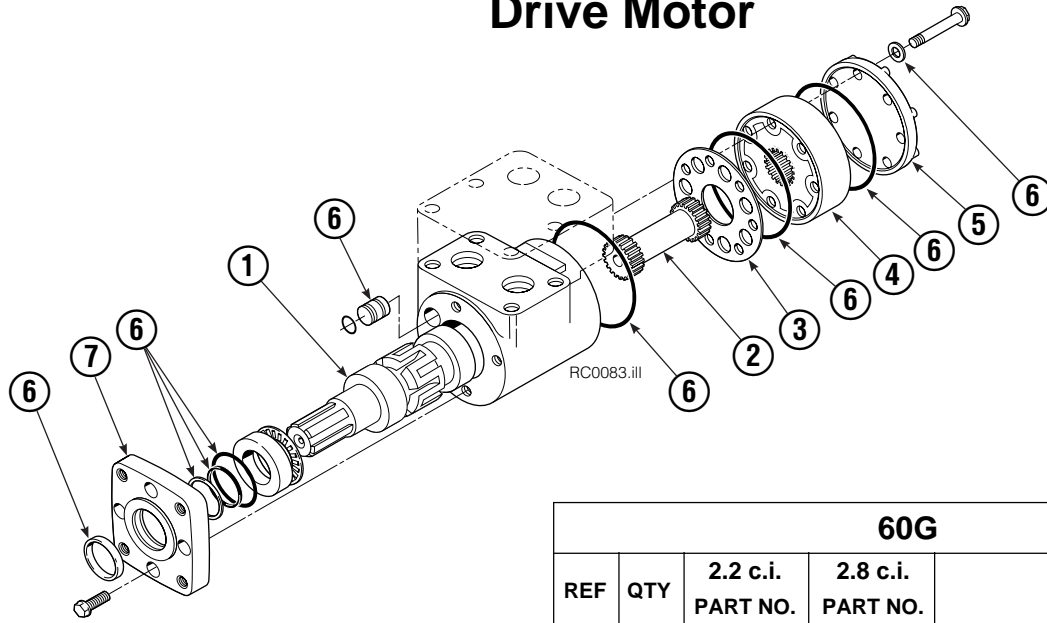

● Quantity as required.

▲ See Drive Motor page for parts breakdown.

Drive Motor

60G				
REF	QTY	2.2 c.i. PART NO.	2.8 c.i. PART NO.	DESCRIPTION
		210139	206392	Drive Motor
1	1	675478	675478	Shaft
2	1	675477	675477	Drive Link
3	1	211528	675479	Spacer Plate
4	1	210137	675480	Geroler/Gerotor Set
5	1	211527	675482	End Cap
6	1	206405	206405	Service Kit ●
7	1	685090	685090	Flange