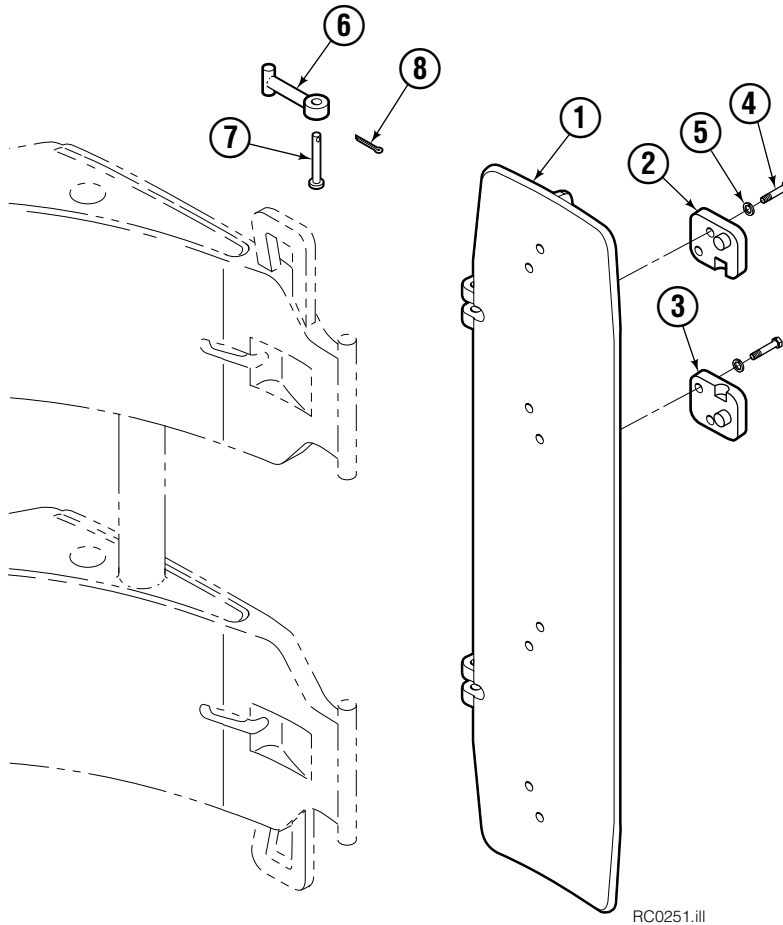

Short Arm

60G			
REF	QTY	60 in. ■	DESCRIPTION
		PART NO.	
		212036	Arm Group w/o Guard
1	1	213320	Arm w/o Guard

■ Maximum roll handling capacity.

Common Parts

REF	QTY	PART NO.	DESCRIPTION	REF	QTY	PART NO.	DESCRIPTION
		212933	Common Parts Group	8	8	209985	Cap
2	2	209982	Arm Pivot Pin	9	4	210080	Bearing
3	2	209983	Cylinder Pivot Pin	10	4	209986	Retaining Ring
4	2	4175-150	Cylinder Rod Pivot Pin	11	2	212382	Dowel Pin, 8x16 mm
5	8	212632	Capscrew, M10x1.5x20	12	16	209941	Shim - .062 in.
6	8	209021	Washer, M10	13	1	212902	Arm Tip Service Kit
7	8	769009	Roll Pin				

Reference: S-4173.

Long Arm

60G			
REF	QTY	60 in. ■	DESCRIPTION
		PART NO.	
		212413	Arm Group w/o Guard
1	1	213348	Arm w/o Guard

■ Maximum roll handling capacity.

Common Parts

REF	QTY	PART NO.	DESCRIPTION	REF	QTY	PART NO.	DESCRIPTION
		212933	Common Parts Group	8	8	209985	Cap
2	2	209982	Arm Pivot Pin	9	4	210080	Bearing
3	2	209983	Cylinder Pivot Pin	10	4	209986	Retaining Ring
4	2	4175-150	Cylinder Rod Pivot Pin	11	2	212382	Dowel Pin, 8x16 mm
5	8	212632	Capscrew, M10x1.5x20	12	16	209941	Shim - .062 in.
6	8	209021	Washer, M10	13	1	212903	Arm Tip Service Kit
7	8	769009	Roll Pin				

Reference: S-4171.

Pad Group – Short Arm

60G			
REF	QTY	60 in. ■	DESCRIPTION
		PART NO.	
		209883	Standard Pad Group
1	1	209895	Pad, Standard

■ Maximum roll handling capacity.

Common Parts

REF	QTY	PART NO.	DESCRIPTION	REF	QTY	PART NO.	DESCRIPTION
		212935	Common Parts Group – Short Arm	5	8	681473	Lockwasher, M12
2	2	209904	Retainer – RH ▲	6	2	209909	Link
3	2	209905	Retainer – LH ▲	7	2	674265	Clevis Pin
4	8	763021	Capscrew, M12 x 30	8	2	6525	Cotter Pin