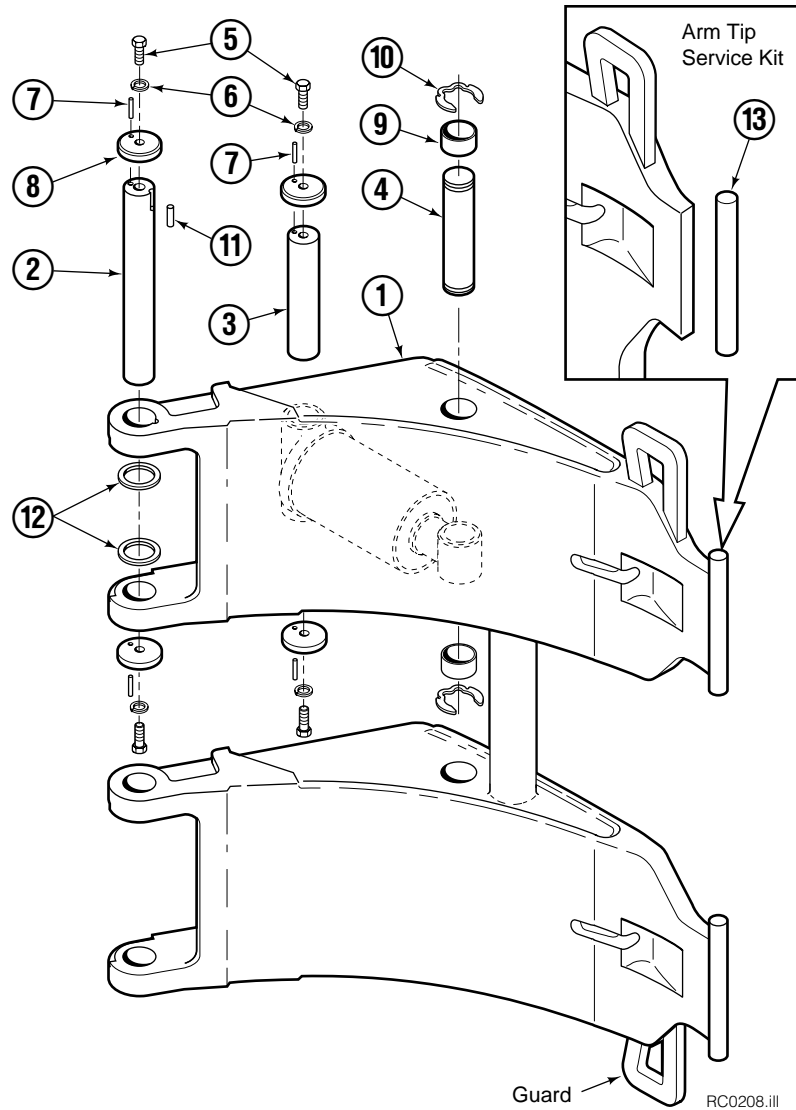

Reference: S-4192, S-4193.

Revolving Connection

60G			
REF	QTY	PART NO.	DESCRIPTION
		222298	Revolving Connection
1	1	222192	Valve Body
2	3	214649	◆ Seal
3	1	222191	Shaft
4	1	7341	◆ Retaining Ring
5	1	222190	End Block
6	2	222189	Bracket
7	2	564448	◆ O-Ring
8	2	766123	◆ Capscrew, M8 x 50
9	4	604511	Fitting, 6-6
10	4	604510	Fitting, 6
11	4	681238	Lockwasher, M10
12	1	211909	End Block Retainer
13	3	215480	Capscrew, M10 x 25
14	1	209021	Washer, M10
15	1	212725	Spacer
16	2	602580	Fitting, 8
17	2	212632	Capscrew, M10 x 20
18	1	3138	◆ Retaining Ring
19	2	601377	● Fitting, 8-8

■ Maximum roll handling capacity.

Common Parts

REF	QTY	PART NO.	DESCRIPTION	REF	QTY	PART NO.	DESCRIPTION
3	1	560997	Nut	12	1	564443	▲ Wiper
4	1	211295	▲ Wear Ring	13	1	209764	Rod Eye
5	1	564902	▲ Seal	14	1	659058	Check Valve
6	1	211292	Piston	15	1	609234	Fitting, 4
7	1	210087	▲ O-Ring	16	1	601676	Fitting, 6-6
8	1	564445	▲ O-Ring	17	1	604511	Fitting, 6-6
9	1	564446	▲ Back-Up Ring	18	1	667516	Check Valve Service Kit
10	1	564442	▲ Seal			210133	Cylinder Service Kit
11	1	209763	Retainer				

▲ Included In Service Kit 210133.

Reference: S-4454, S-4460.

Short Arm Link

60G			
REF	QTY	PART NO.	DESCRIPTION
1	2	210142	Link – 51 in. ■
	2	210144	Link – 60 in. ■
	2	210145	Link – 72 in. ■

■ Maximum roll handling capacity.
Reference: S-4196, S-4203.

Short Arm

60G			
REF	QTY	60 in. ■	DESCRIPTION
		PART NO.	
		212036	Arm Group w/o Guard
1	1	213320	Arm w/o Guard

■ Maximum roll handling capacity.

Common Parts

REF	QTY	PART NO.	DESCRIPTION	REF	QTY	PART NO.	DESCRIPTION
		212933	Common Parts Group	8	8	209985	Cap
2	2	209982	Arm Pivot Pin	9	4	210080	Bearing
3	2	209983	Cylinder Pivot Pin	10	4	209986	Retaining Ring
4	2	4175-150	Cylinder Rod Pivot Pin	11	2	212382	Dowel Pin, 8x16 mm
5	8	212632	Capscrew, M10x1.5x20	12	16	209941	Shim - .062 in.
6	8	209021	Washer, M10	13	1	212902	Arm Tip Service Kit
7	8	769009	Roll Pin				