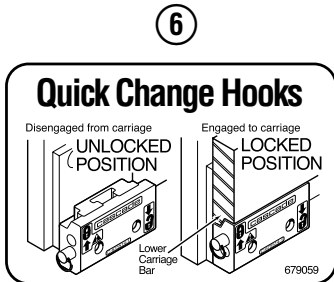

OR

Write: Cascade Corporation, P.O. Box 20187, Portland, OR 97220

Internet: www.cascorp.com

Decals

RC0242.ill

60G				
REF	QTY	PART NO.	DESCRIPTION	
1	6	665595	No Hand Hold Decal	
2	1	660269	Short Arm Rotation Position Decal	
3	4	656038	Caution Decal	
4	4	679150	No Step Decal	
5	4	665677	Trapped Pressure Decal	
6	1	679059	Quick-Change Hook Decal	