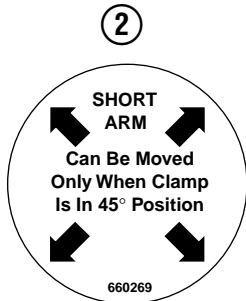

OR

Write: Cascade Corporation, P.O. Box 20187, Portland, OR 97220

Internet: www.cascorp.com

Decals

RC0242.ill

60G				
REF	QTY	PART NO.	DESCRIPTION	
1	6	665595	No Hand Hold Decal	
2	1	660269	Short Arm Rotation Position Decal	
3	4	656038	Caution Decal	
4	4	679150	No Step Decal	
5	4	665677	Trapped Pressure Decal	
6	1	679059	Quick-Change Hook Decal	