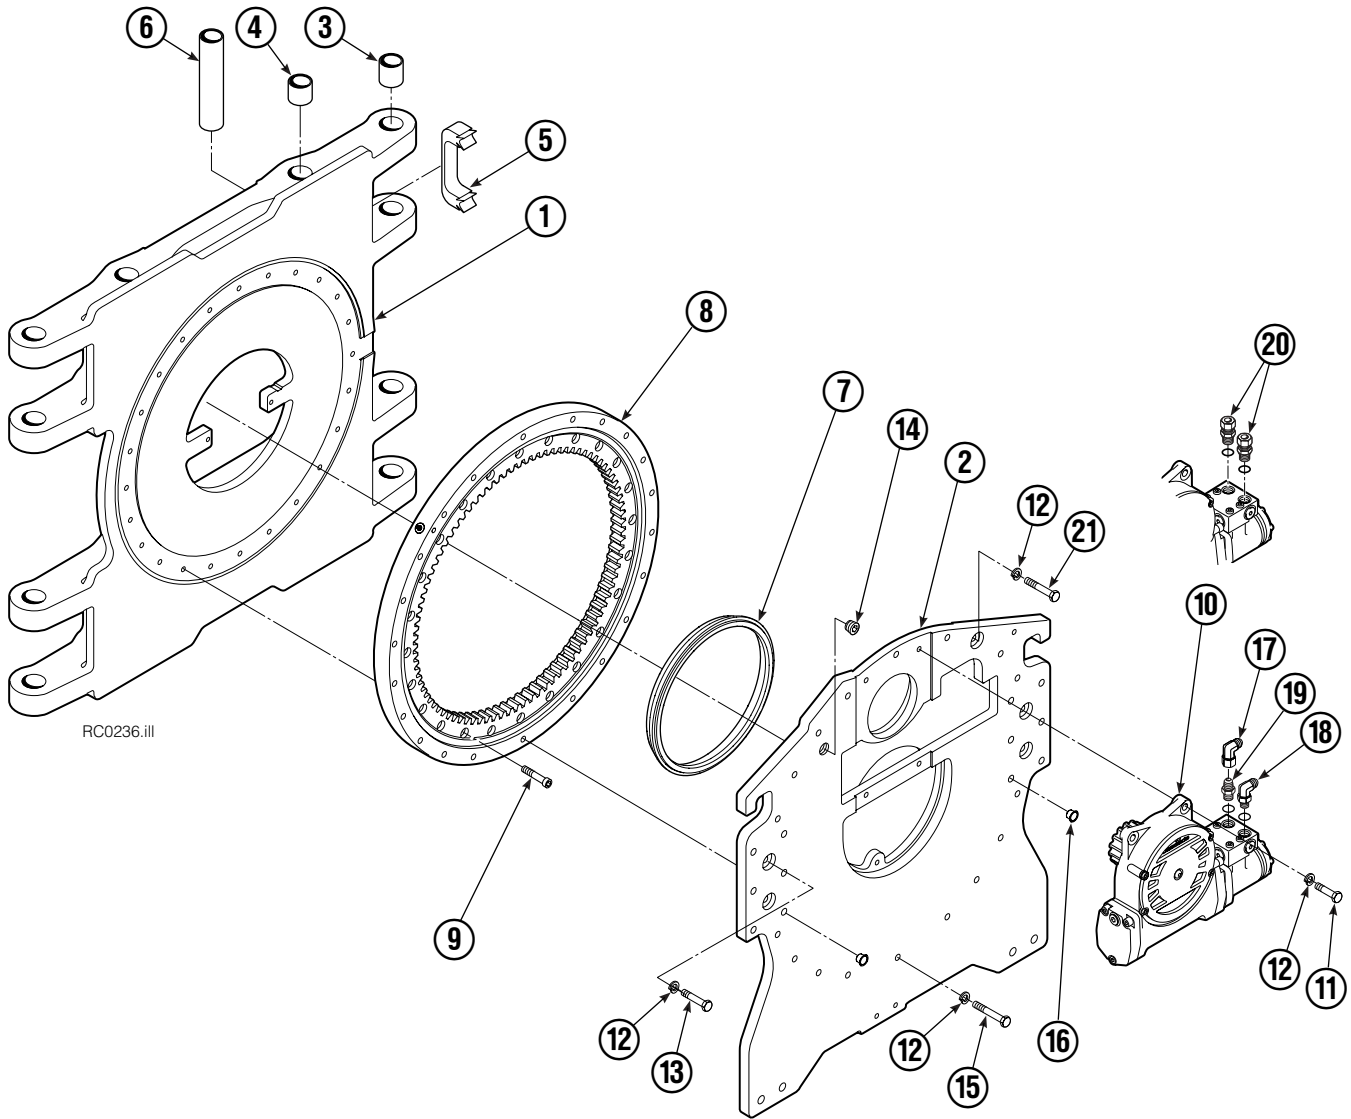

OR

Write: Cascade Corporation, P.O. Box 20187, Portland, OR 97220

Internet: www.cascorp.com

Decals

RC0242.ill

60G				
REF	QTY	PART NO.	DESCRIPTION	
1	6	665595	No Hand Hold Decal	
2	1	660269	Short Arm Rotation Position Decal	
3	4	656038	Caution Decal	
4	4	679150	No Step Decal	
5	4	665677	Trapped Pressure Decal	
6	1	679059	Quick-Change Hook Decal	

Frame Group

60G							
REF	QTY	PART NO.	DESCRIPTION	REF	QTY	PART NO.	DESCRIPTION
		213805	Frame Group w/o Stop – 60 in. ▲	11	4	211689	Capscrew, M12 x 30
1	1	213806	Frame w/o Stop – 60 in.	12	26	683822	Lockwasher, M12
2	1	209940	Baseplate w/o Stop	13	4	206174	Capscrew, M12 x 45
3	8	211718	Bearing	14	1	6605	Fitting, 3/4 in.
4	8	211717	Bearing	15	18	213633	Capscrew, M12 x 55
5	4	211712	Hose Guard	16	2	631428	Plug
6	4	209987	Spacer	17	1	605761	Fitting, 8-8 SAE
7	1	209944	Seal	18	1	601250	Fitting, 8-8 SAE
8	1	213761	Bearing Assembly	19	1	601377	Fitting, 8-8 SAE
9	24	767596	Capscrew, M12 x 40	20	2	765492	Fitting, 8 SAE – M10 L-Series
10	1	212308	Drive Group – 2.2 c.i. Motor ●		2	765493	Fitting, 8 SAE – M12 L-Series
10	1	795491	Drive Group – 2.8 c.i. Motor ●		2	756920	Fitting, 8 SAE – M12 S-Series

● Quantity as required.

▲ See Drive Motor page for parts breakdown.

Drive Motor

60G				
REF	QTY	2.2 c.i. PART NO.	2.8 c.i. PART NO.	DESCRIPTION
		210139	206392	Drive Motor
1	1	675478	675478	Shaft
2	1	675477	675477	Drive Link
3	1	211528	675479	Spacer Plate
4	1	210137	675480	Geroler/Gerotor Set
5	1	211527	675482	End Cap
6	1	206405	206405	Service Kit ●
7	1	685090	685090	Flange