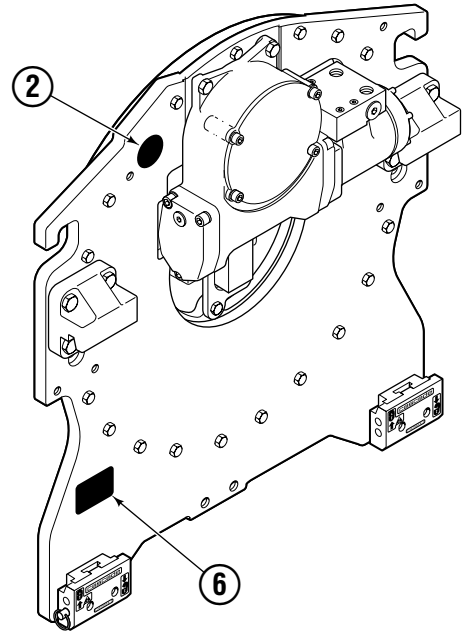

Parts Manual

Model _____ Paper Roll Clamp

Serial Number _____ 60G-RCF-A004R0

cascade[®]
corporation

For Technical Assistance call: 800-227-2233, Fax: 888-329-8207

To Order Parts call: 888-227-2233, Fax: 888-329-0234

OR

Write: Cascade Corporation, P.O. Box 20187, Portland, OR 97220

Internet: www.cascorp.com

Decals

RC0242.ill

60G				
REF	QTY	PART NO.	DESCRIPTION	
1	6	665595	No Hand Hold Decal	
2	1	660269	Short Arm Rotation Position Decal	
3	4	656038	Caution Decal	
4	4	679150	No Step Decal	
5	4	665677	Trapped Pressure Decal	
6	1	679059	Quick-Change Hook Decal	

Frame Group

60G							
REF	QTY	PART NO.	DESCRIPTION	REF	QTY	PART NO.	DESCRIPTION
		213805	Frame Group w/o Stop – 60 in. ▲	11	4	211689	Capscrew, M12 x 30
1	1	213806	Frame w/o Stop – 60 in.	12	26	683822	Lockwasher, M12
2	1	209940	Baseplate w/o Stop	13	4	206174	Capscrew, M12 x 45
3	8	211718	Bearing	14	1	6605	Fitting, 3/4 in.
4	8	211717	Bearing	15	18	213633	Capscrew, M12 x 55
5	4	211712	Hose Guard	16	2	631428	Plug
6	4	209987	Spacer	17	1	605761	Fitting, 8-8 SAE
7	1	209944	Seal	18	1	601250	Fitting, 8-8 SAE
8	1	213761	Bearing Assembly	19	1	601377	Fitting, 8-8 SAE
9	24	767596	Capscrew, M12 x 40	20	2	765492	Fitting, 8 SAE – M10 L-Series
10	1	212308	Drive Group – 2.2 c.i. Motor ●		2	765493	Fitting, 8 SAE – M12 L-Series
10	1	795491	Drive Group – 2.8 c.i. Motor ●		2	756920	Fitting, 8 SAE – M12 S-Series

Reference: S-4192, S-4193.

Revolving Connection

60G			
REF	QTY	PART NO.	DESCRIPTION
		222298	Revolving Connection
1	1	222192	Valve Body
2	3	214649	◆ Seal
3	1	222191	Shaft
4	1	7341	◆ Retaining Ring
5	1	222190	End Block
6	2	222189	Bracket
7	2	564448	◆ O-Ring
8	2	766123	◆ Capscrew, M8 x 50
9	4	604511	Fitting, 6-6
10	4	604510	Fitting, 6
11	4	681238	Lockwasher, M10
12	1	211909	End Block Retainer
13	3	215480	Capscrew, M10 x 25
14	1	209021	Washer, M10
15	1	212725	Spacer
16	2	602580	Fitting, 8
17	2	212632	Capscrew, M10 x 20
18	1	3138	◆ Retaining Ring
19	2	601377	● Fitting, 8-8