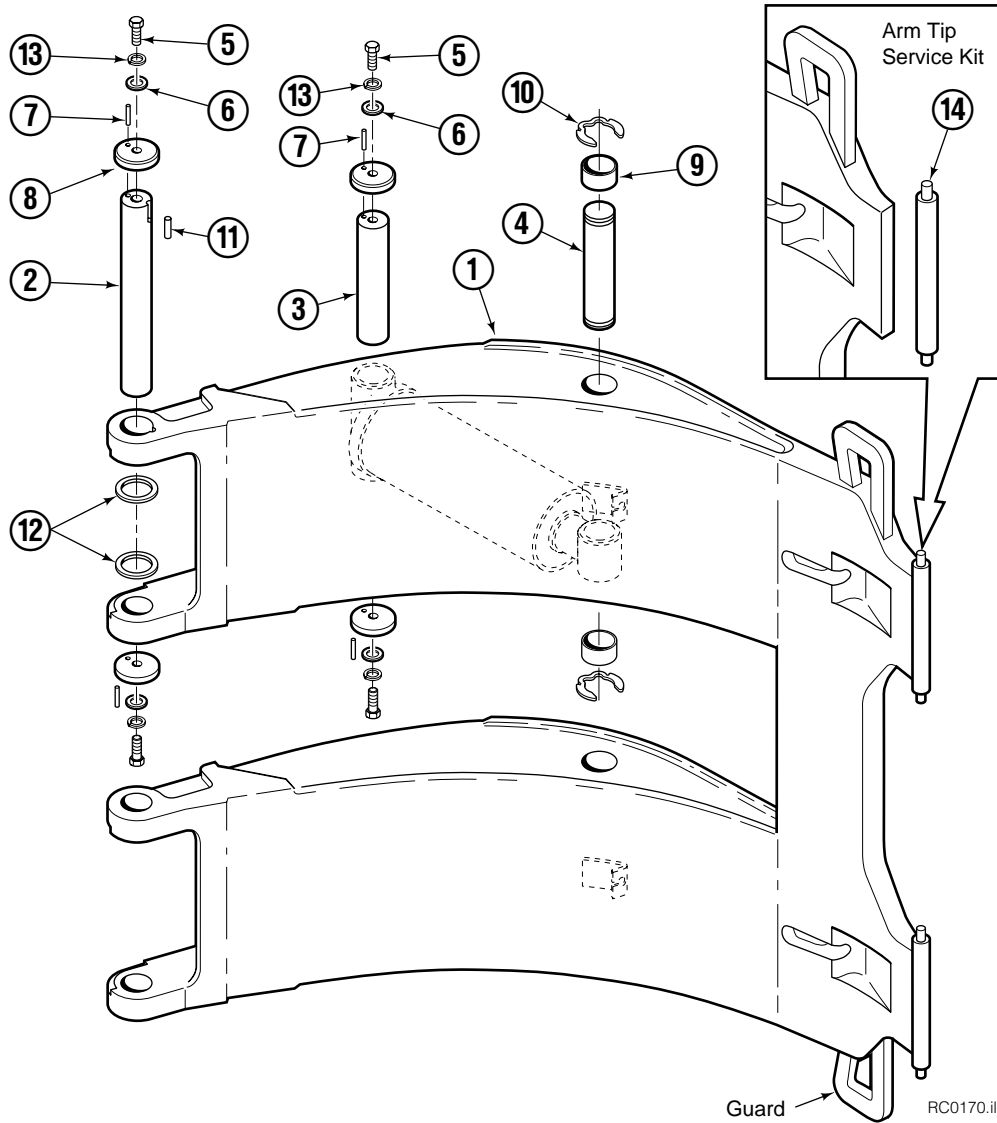

Short Arm

60G			
REF	QTY	60 in. ■	DESCRIPTION
		PART NO.	
		212036	Arm Group w/o Guard
1	1	213320	Arm w/o Guard

■ Maximum roll handling capacity.

Common Parts

REF	QTY	PART NO.	DESCRIPTION	REF	QTY	PART NO.	DESCRIPTION
		212933	Common Parts Group	8	8	209985	Cap
2	2	209982	Arm Pivot Pin	9	4	210080	Bearing
3	2	209983	Cylinder Pivot Pin	10	4	209986	Retaining Ring
4	2	4175-150	Cylinder Rod Pivot Pin	11	2	212382	Dowel Pin, 8x16 mm
5	8	212632	Capscrew, M10x1.5x20	12	16	209941	Shim - .062 in.
6	8	209021	Washer, M10	13	1	212902	Arm Tip Service Kit
7	8	769009	Roll Pin				

Reference: S-4173.

Long Arm

60G			
REF	QTY	60 in. ■	DESCRIPTION
		PART NO.	
		212413	Arm Group w/o Guard
1	1	213348	Arm w/o Guard

■ Maximum roll handling capacity.

Common Parts

REF	QTY	PART NO.	DESCRIPTION	REF	QTY	PART NO.	DESCRIPTION
		212933	Common Parts Group	8	8	209985	Cap
2	2	209982	Arm Pivot Pin	9	4	210080	Bearing
3	2	209983	Cylinder Pivot Pin	10	4	209986	Retaining Ring
4	2	4175-150	Cylinder Rod Pivot Pin	11	2	212382	Dowel Pin, 8x16 mm
5	8	212632	Capscrew, M10x1.5x20	12	16	209941	Shim - .062 in.
6	8	209021	Washer, M10	13	1	212903	Arm Tip Service Kit
7	8	769009	Roll Pin				