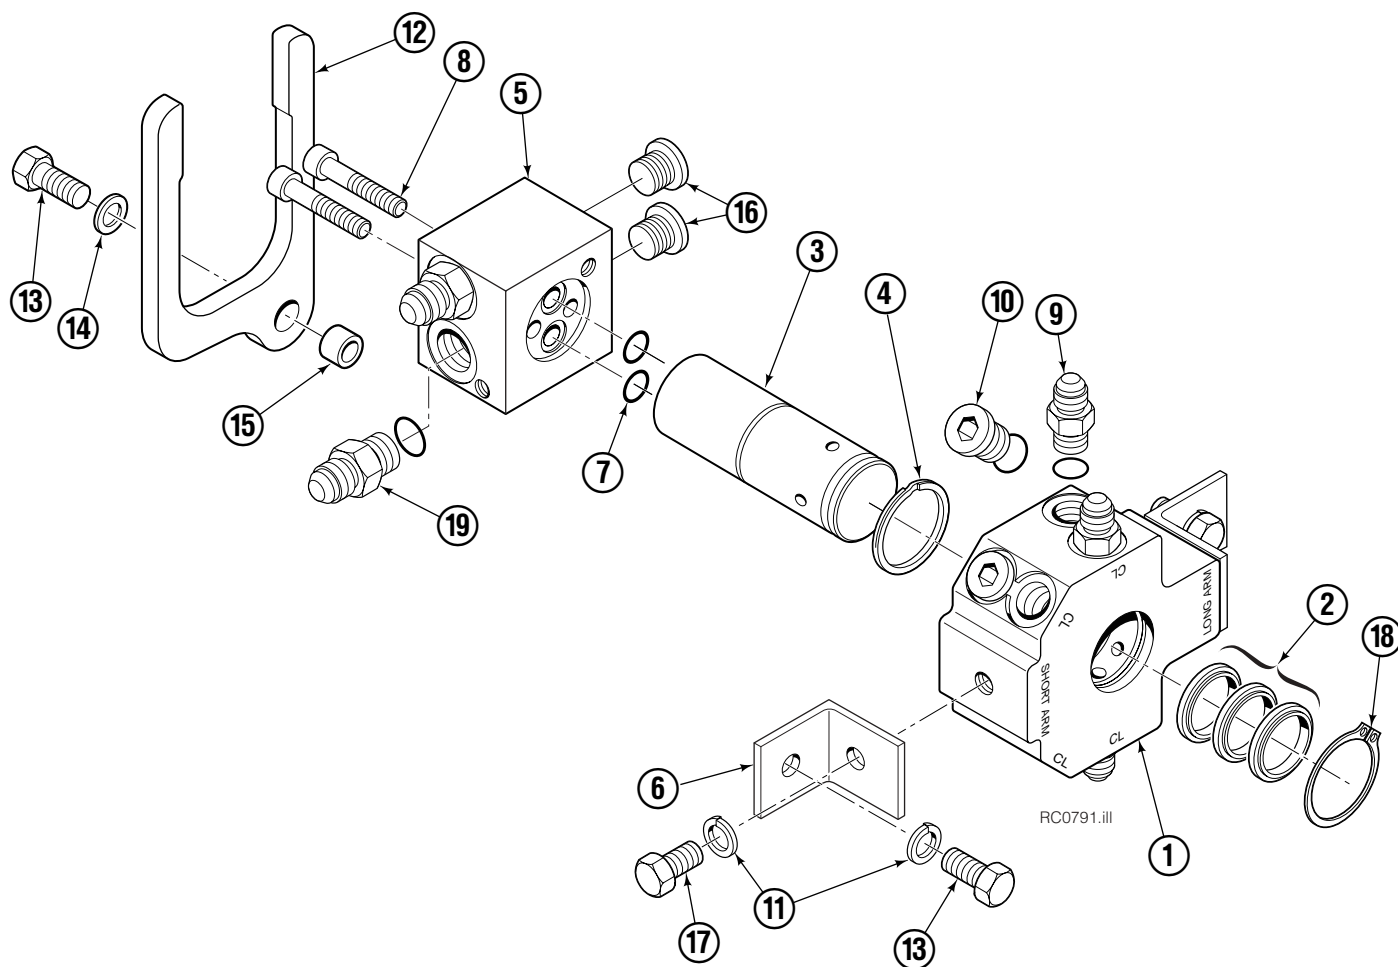

Cascade provides service replacement parts for the listed parts only. Due to cost, if others parts need replacement, the complete Drive Motor should be replaced.

Check Valve

60G			
REF	QTY	PART NO.	DESCRIPTION
		670549	Check Valve Assembly
1	2	609453	Fitting, 10
2	2	670552	Spring
3	2	670551	Guide
4	2	7020	Ball
5	2	602580	Fitting, 8
6	2	673989	Spring
7	1	670550	Body
8	1	670553	Spool

Hosing Group Fixed Short Arm

60G			
REF	QTY	60 in. ■	DESCRIPTION
		PART NO.	
		210015	Hose Group
1	4	210022	Hose
2	1	▲	Revolving Connection

■ Maximum roll handling capacity.

▲ See Revolving Connection page for part number.

Reference: S-4192, S-4193.

Revolving Connection

60G			
REF	QTY	PART NO.	DESCRIPTION
		222298	Revolving Connection
1	1	222192	Valve Body
2	3	214649	◆ Seal
3	1	222191	Shaft
4	1	7341	◆ Retaining Ring
5	1	222190	End Block
6	2	222189	Bracket
7	2	564448	◆ O-Ring
8	2	766123	◆ Capscrew, M8 x 50
9	4	604511	Fitting, 6-6
10	4	604510	Fitting, 6
11	4	681238	Lockwasher, M10
12	1	211909	End Block Retainer
13	3	215480	Capscrew, M10 x 25
14	1	209021	Washer, M10
15	1	212725	Spacer
16	2	602580	Fitting, 8
17	2	212632	Capscrew, M10 x 20
18	1	3138	◆ Retaining Ring
19	2	601377	● Fitting, 8-8