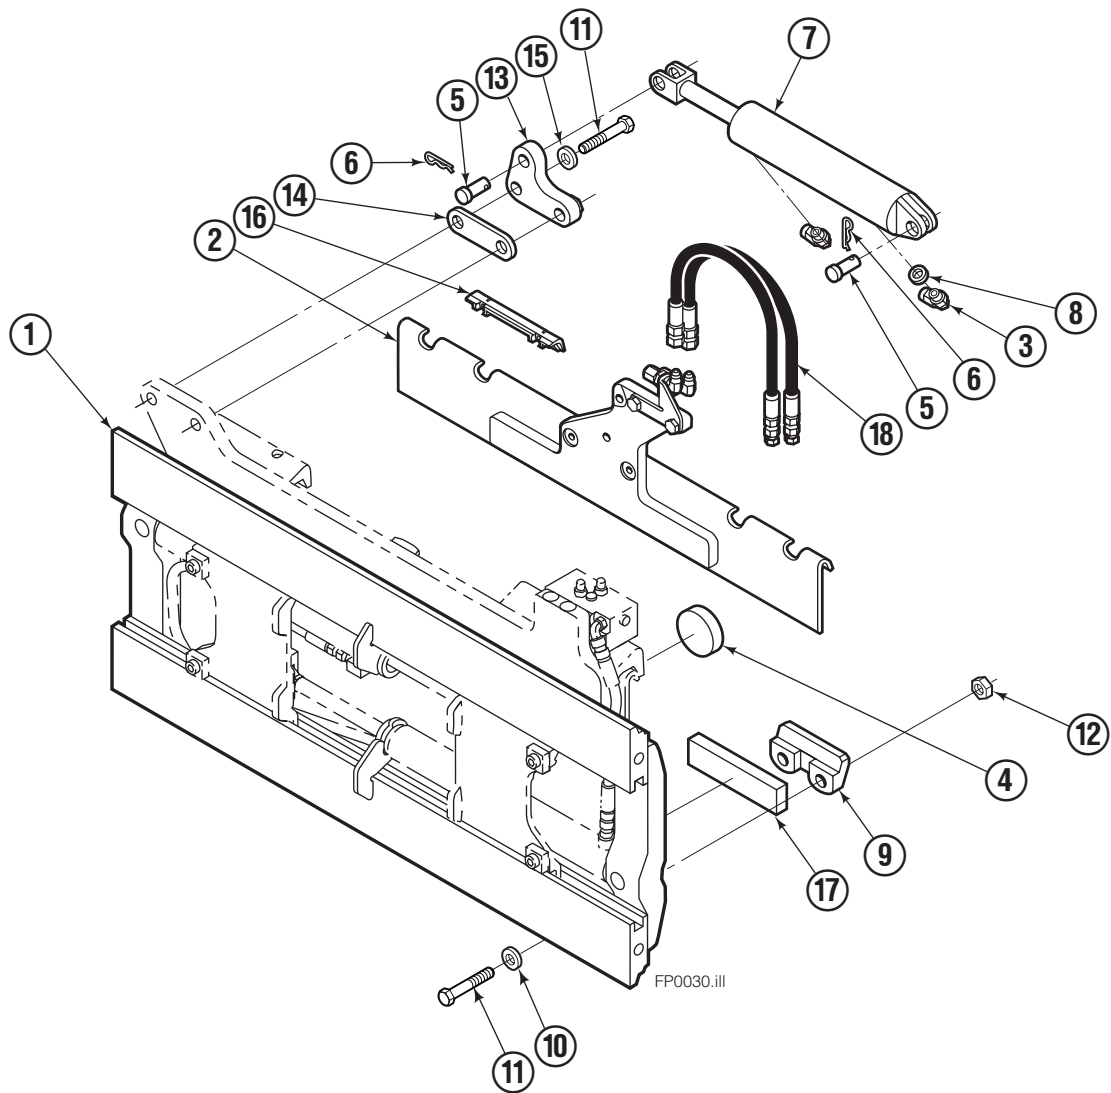

Safety Decals

Mounting Group Sideshifting

Reference:
BC-101
SK-5981
2S-3988

55F							
REF	QTY	PART NO.	DESCRIPTION	REF	QTY	PART NO.	DESCRIPTION
	●	377245	Sideshifting Mounting-41" ■	10	4	667225	Washer
1	1	397075	Frame-41" ■	11	6	766154	Capscrew, M16x2,0x40-8.8
2	1	377025	Anchor Bracket-41" ■	12	4	678990	Nut
3	2	601676	Fitting, 6-6	13	1	206909	Lug
4	1	—	Center Bearing-49" only	14	1	206910	Spacer
5	2	678525	Clevis Pin	15	2	684355	Lockwasher
6	2	672726	Hairpin Cotter	16	2	204187	Upper Bearing
7	1	675548	Cylinder Assembly ◆	17	2	207209	Lower Bearing
8	1	675550	Washer (orifice .085)	18	2	207578	Hose
9	2	204186	Lower Hook				

- Carriage width.
- Includes items 2 through 17.
- ◆ See Cylinder page for parts breakdown.

Sideshift Cylinder ITA Class III

FP0126.ill

55E			
REF	QTY	PART NO.	DESCRIPTION
		675548	Cylinder Assembly
1	1	553857	Nut
2	1	662452	■ Seal
3	1	553501	Piston
4	1	636851	■ Wiper
5	1	638247	■ Back-up Ring
6	1	675550	Washer (orifice .085 in.)
7	1	675549	Shell
8	1	553449	Rod
9	1	2785	■ O-Ring
10	1	615128	■ Back-up Ring
11	1	553500	Retainer
12	1	553856	Retaining Ring
13	1	7202	Snap Ring
14	1	641835	■ Seal
		553861	Service Kit

■ Included in Service Kit 553861.

Hydraulic/Fork Group

55F

REF	QTY	PART NO.	DESCRIPTION	REF	QTY	PART NO.	DESCRIPTION
	●	375335	Hydraulic Group-41" ■	13	2	763169	Capscrew
	□	206912	Fork Group	14	2	680217	Lockwasher
1	1	583944	Cylinder Assembly L. H. ◆	15	8	206924	Capscrew
2	1	583952	Cylinder Assembly R. H. ▼	16	2	206925	Pin
3	1	375369	Hose	17	4	207552	Block
4	1	207568	Hose	18	2	206916	Grommet
5	1	207565	Hose	19	2	206926	Clevis Pin
6	1	207569	Hose	20	2	207210	Hairpin Cotter
7	2	207208	Fork Carrier	21	2	768551	Capscrew
8	2	206914	Lug	22	2	7403	Grease Fitting
9	4	206915	Bearing	23	1	768753	Setscrew
10	4	206922	Capscrew	24	1	207211	Jam Nut
11	4	678991	Lockwasher	25	1	200008	Cable Tie
12	2	206923	Eyebolt	26	6	617915	Fitting, 4-4