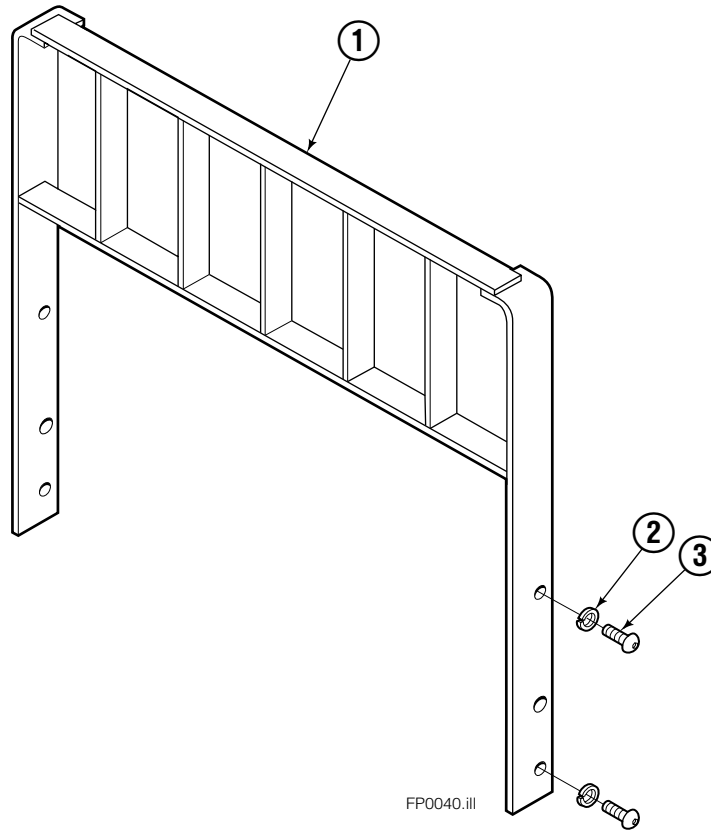

■ Includes items 1 through 9.

Backrest

55F			
REF	QTY	PART NO.	DESCRIPTION
1	1	207131	Backrest – 41"x48" ■
2	4	684586	Lockwasher
3	4	200173	Capscrew

■ Width x Height.

Reference: S-3979.

Do you have questions you need answered right now? Call your nearest Cascade Parts Department. Visit us online at www.cascorp.com