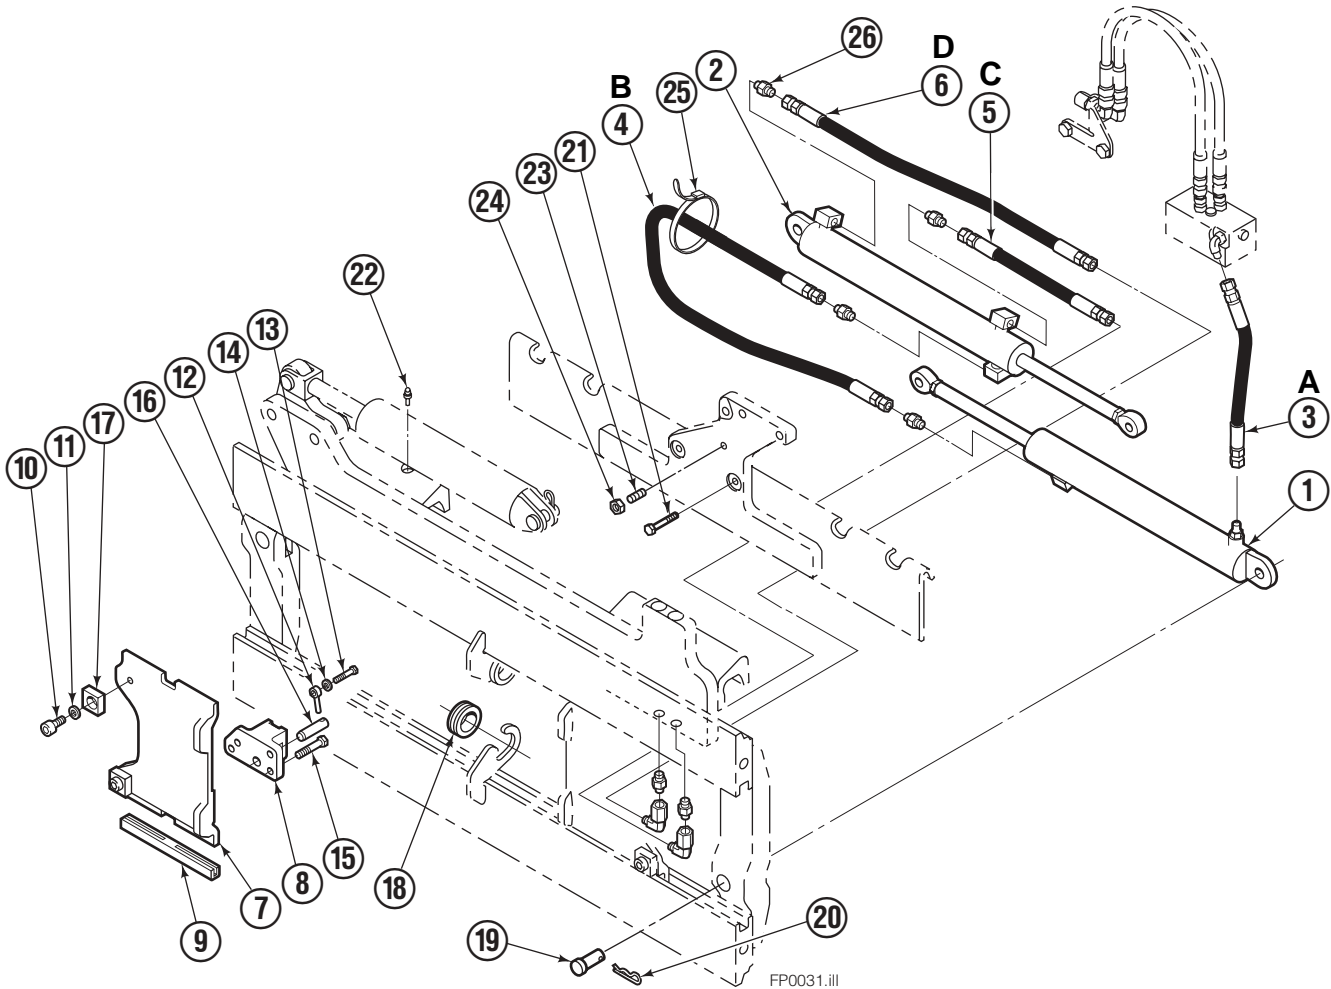

Safety Decals

Mounting Group Sideshifting

Reference:
BC-101
SK-5981
2S-3988

55F							
REF	QTY	PART NO.	DESCRIPTION	REF	QTY	PART NO.	DESCRIPTION
	●	377245	Sideshifting Mounting-41" ■	10	4	667225	Washer
1	1	397075	Frame-41" ■	11	6	766154	Capscrew, M16x2,0x40-8.8
2	1	377025	Anchor Bracket-41" ■	12	4	678990	Nut
3	2	601676	Fitting, 6-6	13	1	206909	Lug
4	1	—	Center Bearing-49" only	14	1	206910	Spacer
5	2	678525	Clevis Pin	15	2	684355	Lockwasher
6	2	672726	Hairpin Cotter	16	2	204187	Upper Bearing
7	1	675548	Cylinder Assembly ◆	17	2	207209	Lower Bearing
8	1	675550	Washer (orifice .085)	18	2	207578	Hose
9	2	204186	Lower Hook				

- Carriage width.
- Includes items 2 through 17.
- ◆ See Cylinder page for parts breakdown.

Sideshift Cylinder ITA Class III

FP0126.ill

55E			
REF	QTY	PART NO.	DESCRIPTION
		675548	Cylinder Assembly
1	1	553857	Nut
2	1	662452	■ Seal
3	1	553501	Piston
4	1	636851	■ Wiper
5	1	638247	■ Back-up Ring
6	1	675550	Washer (orifice .085 in.)
7	1	675549	Shell
8	1	553449	Rod
9	1	2785	■ O-Ring
10	1	615128	■ Back-up Ring
11	1	553500	Retainer
12	1	553856	Retaining Ring
13	1	7202	Snap Ring
14	1	641835	■ Seal
		553861	Service Kit

■ Included in Service Kit 553861.

Hydraulic/Fork Group

55F

REF	QTY	PART NO.	DESCRIPTION	REF	QTY	PART NO.	DESCRIPTION
	●	375335	Hydraulic Group-41" ■	13	2	763169	Capscrew
	□	206912	Fork Group	14	2	680217	Lockwasher
1	1	583944	Cylinder Assembly L. H. ◆	15	8	206924	Capscrew
2	1	583952	Cylinder Assembly R. H. ▼	16	2	206925	Pin
3	1	375369	Hose	17	4	207552	Block
4	1	207568	Hose	18	2	206916	Grommet
5	1	207565	Hose	19	2	206926	Clevis Pin
6	1	207569	Hose	20	2	207210	Hairpin Cotter
7	2	207208	Fork Carrier	21	2	768551	Capscrew
8	2	206914	Lug	22	2	7403	Grease Fitting
9	4	206915	Bearing	23	1	768753	Setscrew
10	4	206922	Capscrew	24	1	207211	Jam Nut
11	4	678991	Lockwasher	25	1	200008	Cable Tie
12	2	206923	Eyebolt	26	6	617915	Fitting, 4-4