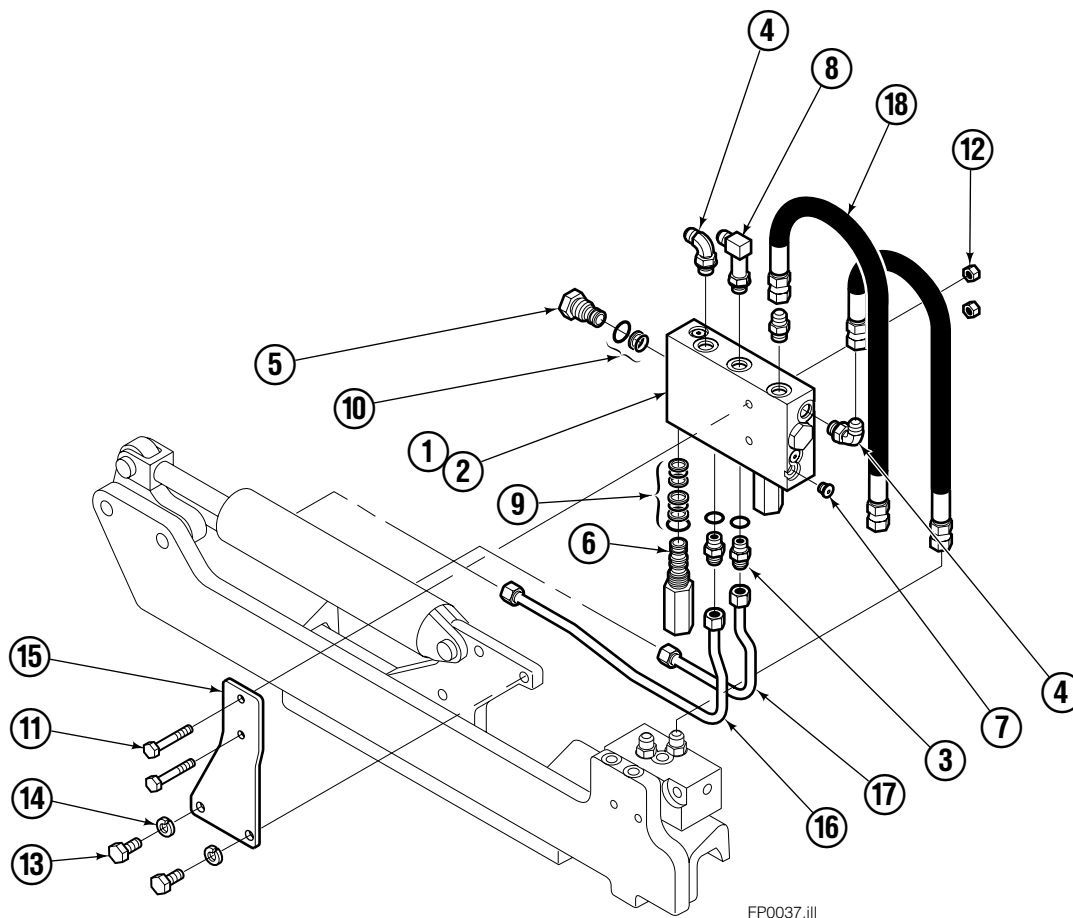

Sequence Valve Group

FP0037.ill

55F			
REF	QTY	PART NO.	DESCRIPTION
		207307	Sequence Valve Group
1	1	207305	Sequence Valve ■
2	1	207306	Valve Body
3	3	604511	Fitting, 6-6
4	2	601676	Fitting, 6-6
5	2	205134	Cartridge – Check Valve
6	2	686503	Cartridge – Sequence Valve
7	5	663694	Fitting, 3
8	1	207304	Fitting, 6-6
9	2	679991	Service Kit
10	2	682170	Service Kit
11	2	768528	Capscrew, M8x1,25x55-8.8
12	2	786881	Lock Nut
13	2	681370	Capscrew
14	2	681238	Lockwasher
15	1	207308	Bracket
16	1	207309	Tube
17	1	207310	Tube
18	2	208609	Hose

■ Includes items 1 through 9.