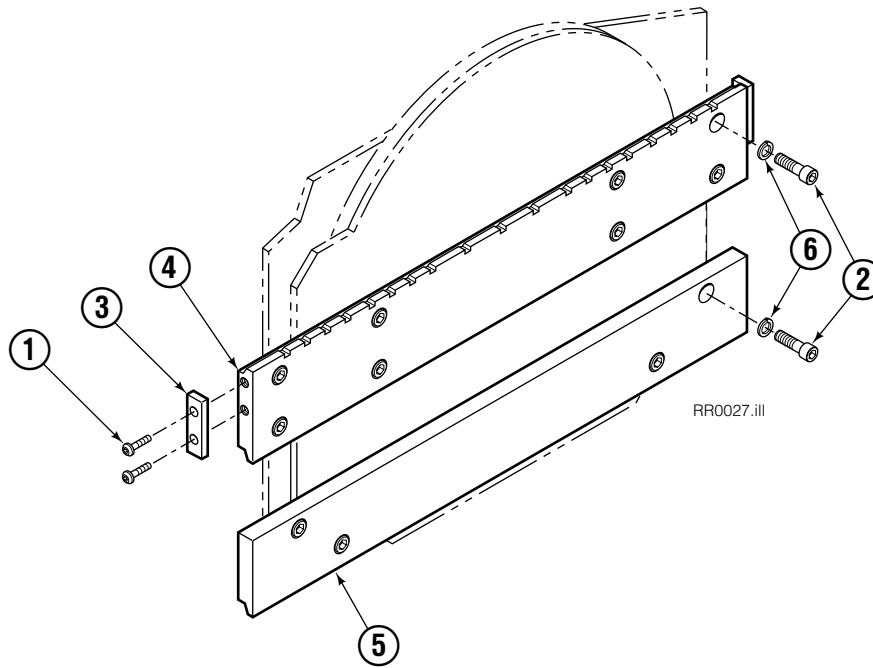

Fork Bar Group

55D			
REF	QTY	PART NO.	DESCRIPTION
		206775	Fork Bar Group
1	4	4880	Capscrew, 1/2 NC x 1.0 GR8
2	12	607102	Capscrew, 3/4 NC x 1.25 GR8
3	2	624394	Keeper
4	1	625497	Upper Bar
5	1	625498	Lower Bar
6	12	6448	Lockwasher, 3/4 ID