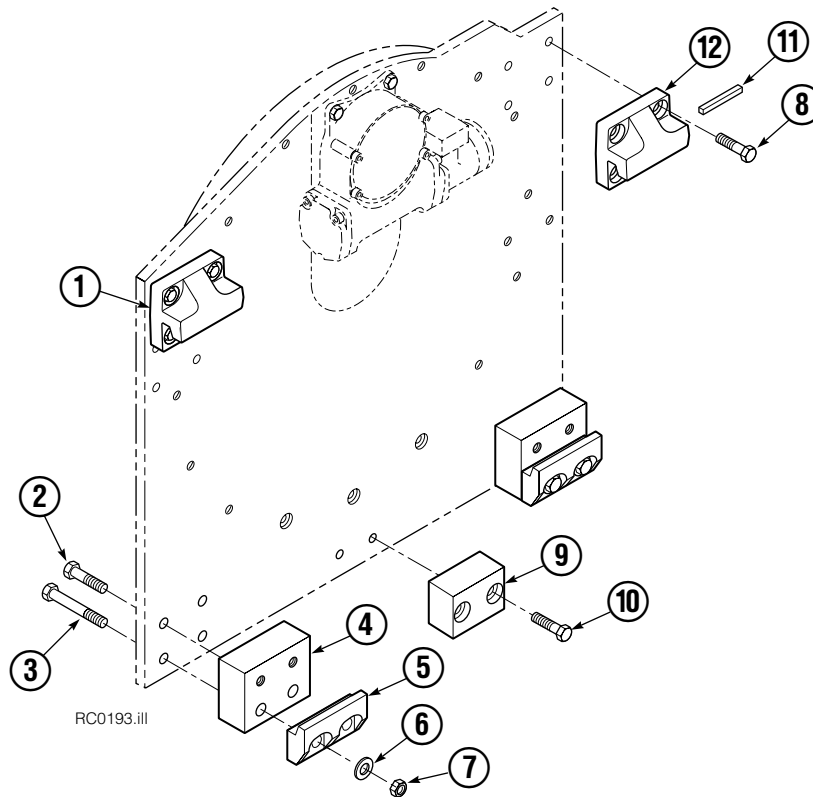

Bolt-On Mounting Group

Class II, 4°			
REF	QTY	PART NO.	DESCRIPTION
		680629	Mounting Group
1	1	670523	Upper Hook – LH
2	4	3708	Capscrew, 5/8 NC x 1.25
3	4	640299	Capscrew, 5/8 NC x 2.75
4	2	676036	Spacer
5	2	675968	Lower Hook
6	4	667225	Washer
7	4	676281	Nut, 5/8 in. ID
8	8	667765	Capscrew, 5/8 NC x 1.50
9	1	680681	Center Spacer
10	2	680684	Capscrew, 1/2 NC x .75
11	1	669344	Stop Kit
12	1	670524	Upper Hook – RH