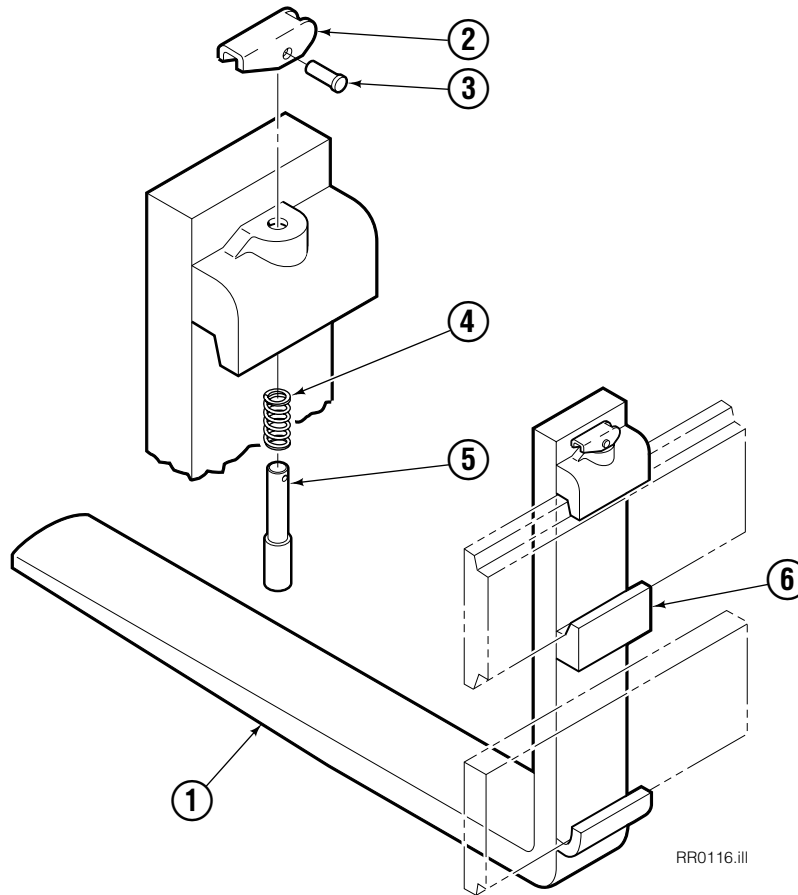

Cascade provides service replacement parts for the listed parts only. Due to cost, if others parts need replacement, the complete drive motor should be replaced.

- See Nameplate under valve for correct part number of Gerotor Set and Flange.
- Compatible with water glycol based hydraulic fluids.

# Check Valve

REF	QTY	PART NO.	DESCRIPTION
		670549	Check Valve Assembly
1	2	609453	Fitting, 10
2	2	670552	Spring
3	2	670551	Guide
4	2	7020	Ball
5	2	602580	Fitting, 8
6	2	673989	Spring
7	1	670550	Body
8	1	670553	Spool

# Adjustable Forks

55D						
REF	QTY	36" PART NO.	42" PART NO.	48" PART NO.	54" PART NO.	DESCRIPTION
		615329	615330	<b>615331</b>	615332	Fork Assembly
1	1	645606	645607	645608	645609	● Fork
2	1	622897	622897	622897	622897	Handle
3	1	8007	8007	8007	8007	Rivet
4	1	622908	622908	622908	622908	Spring
5	1	622907	622907	622907	622907	Pin
6	1	689279	689279	689279	689279	■ Middle Hook