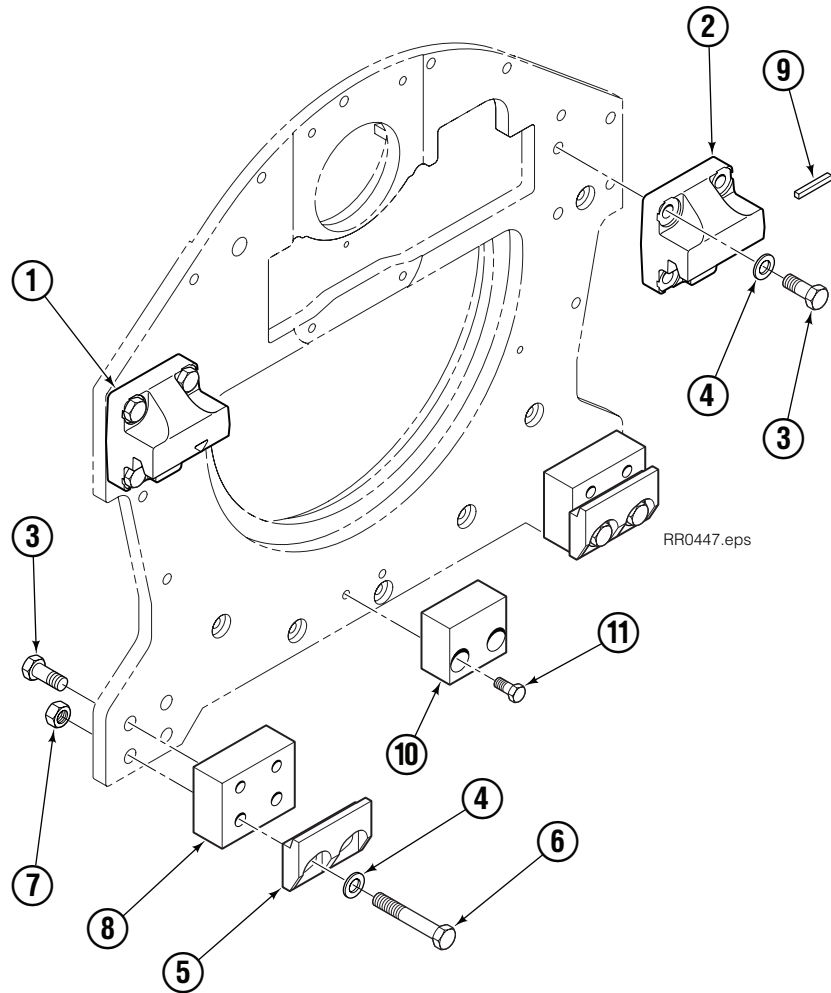

● Compatible with water glycol based hydraulic fluids.

Check Valve

REF	QTY	PART NO.	DESCRIPTION
		670549	Check Valve Assembly
1	2	609453	Fitting, 10
2	2	670552	Spring
3	2	670551	Guide
4	2	7020	Ball
5	2	602580	Fitting, 8
6	2	673989	Spring
7	1	670550	Body
8	1	670553	Spool

Fork Bar Group

55G			
REF	QTY	PART NO.	DESCRIPTION
		6052557	Fork Bar Group
1	1	6052220	Upper Bar
2	1	6052221	Lower Bar
3	16	769575	Capscrew, M16 x 40
4	16	678992	Lockwasher, M16
5	2	6052240	Keeper
6	4	680084	Capscrew, M12 x 25
7	4	683822	Lockwasher, M12

Fork Group

55G			
REF	QTY	PART NO.	DESCRIPTION
		6052637	Fork Assembly
1	1	6052632	Fork
2	1	7000209	Knob ◆
3	1	7000194	Pin ◆
4	1	7000210	Coiled Spring Pin ◆

◆ Included in Pin Kit 7000031.

Bolt-On Mounting Group